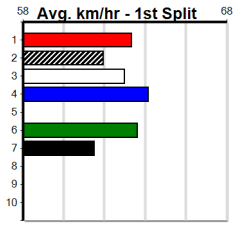

Warragul

NATIONAL GREYHOUND ADOPTION MON

1

6:45PM

(VIC time)

Distance: 460m, Race Type: Maiden, Total Prizemoney: $2,535
1st: $1,680, 2nd: $520, 3rd: $260, 4th: $75

Watchdog Tips:

0 0 0 0

Bet:

Form	Box	Weight	Dist	Track	Date	Time	BON	Margin	1st/2nd (Time)	PIR	Checked	Comment	W/R	Split 1	S/P	Grade

1 GOOD VIBES ONLY [M]

F D May-22 FERAL FRANKY ELVISA BALE

Trainer: Wendy Fasoli (Heyfield)

3rd (7)	32.0	450	TRA	R3	22-Mar-24	26.13	24.81	7.50	LLEXIE ROSE (25.62)	M/335	.	.	.	6.71	$4.30	MH
8th (4)	31.8	450	TRA	R2	29-Mar-24	25.88	24.83	13.00	PLAY THE MINUTES (25.00)	M/568	.	.	.	6.81	$33.30	MF
2nd (4)	31.0	460	WGL	R2	09-Apr-24	26.24	25.60	0.50	LIM BOSSY (26.21)	M/652	.	.	.	6.80	$10.60	M
3rd (5)	30.9	460	WGL	R1	16-Apr-24	26.51	25.63	5.50	LLOLIVER KELTON (26.16)	Q/222	.	SW	.	6.67	$3.50	M

Owner(s): W Fasoli

Winning Boxes

1	2	3	4	5	6	7	8
Prize Best $1,850.00							
Starts NBT							
Trk/Dst 9-0-2-3							
APM 4-0-2-1 $1474							

2 SERGEANT POPE [M]

BK D May-22 SUPERIOR PANAMA BLAZIN' REGGIE

Trainer: Graeme Jose (Catani)

3rd (6)	36.0	395	TRA	R9	17-Apr-24	22.65	22.22	6.50	LCHICKEN BURGER (22.22)	M/655	.	.	.	3.96	$11.10	M
5th (6)	35.9	400	WGL	R1	23-Apr-24	23.28	22.71	4.50	L'BIRMINGHAM (22.97)	S/76	.	.	.	8.78	$3.60	M

Owner(s): COUPLE OF COLDIES (SYN), G Pask, J Mccarthy, P White, N Tyrrell

Winning Boxes

1	2	3	4	5	6	7	8
Prize Best $260.00							
Starts FSTD							
Trk/Dst 2-0-0-1							
APM 0-0-0-0 $260							

3 BELLA STELLA [M]

BK B Nov-21 BAROOGA BRETT BALKAN DOTTI

Trainer: Danny Cortese (Devon Meadows)

7th (3)	24.6	400	TRA	R1	09-Apr-24	23.78	22.19	19.00	LBLAZING DINO (22.52)	M/75	.	.	.	8.74	$36.00	M
3rd (1)	24.8	400	WGL	R1	23-Apr-24	23.08	22.71	1.75	L'BIRMINGHAM (22.97)	M/44	.	.	.	8.66	$50.80	M

Owner(s): B Garrick

Winning Boxes

1	2	3	4	5	6	7	8
Prize Best $260.00							
Starts FSTD							
Trk/Dst 2-0-0-1							
APM 0-0-0-0 $260							

4 GIZMO FLYER [M]

BK D Nov-21 GET IT GIZMO MISS FIREBIRD

Trainer: Christine Haigh (Crossover)

2nd (6)	36.1	400	WGL	R1	08-Feb-24	22.78	22.63	0.75	LITALICS (22.74)	Q/22	.	.	.	8.42	$3.80	T3-M
3= (1)	35.9	460	WGL	R2	13-Feb-24	26.81	25.79	8.00	LYCLONE POPPY (26.28)	Q/123	.	.	.	6.56	$3.30	M
4th (5)	36.0	400	WGL	R1	30-Mar-24	23.32	22.74	6.00	L'CHESTER CAMPBELL (22.92)	M/55	.	.	.	8.60	$3.60	M
4th (7)	35.7	400	WGL	R3	13-Apr-24	23.13	22.82	4.50	L'WEARING LEVIS (22.82)	M/56	3.1	.	.	8.71	$14.20	RW

Owner(s): Team Dragon (SYN), J Plummer, C Haigh

Winning Boxes

1	2	3	4	5	6	7	8
Prize Best $2,277.50							
Starts NBT							
Trk/Dst 13-0-3-3							
APM 3-0-1-1 $1095							

5 *** VACANT BOX ***

Trainer:
Owner(s):

Winning Boxes

1	2	3	4	5	6	7	8
Prize Best $335.00							
Starts FSTD							
Trk/Dst 2-0-0-1							
APM 0-0-0-0 $320							

6 TELL ME NOW [M]

WBK B Feb-22 AUSSIE INFRARED YOU TELL ME

Trainer: David Nowland (Lang Lang)

4th (4)	26.5	350	TRA	R1	01-Mar-24	20.34	19.72	4.00	LVIENNA GOLD (20.06)	M/75	.	.	.	7.03	$3.40	M
3rd (5)	26.1	400	WGL	R2	23-Apr-24	22.97	22.71	2.50	L'SMOKIN' PADDY (22.80)	M/43	.	.	.	8.65	$3.80	M

Owner(s): D Nowland

Winning Boxes

1	2	3	4	5	6	7	8
Prize Best $335.00							
Starts FSTD							
Trk/Dst 2-0-0-1							
APM 0-0-0-0 $320