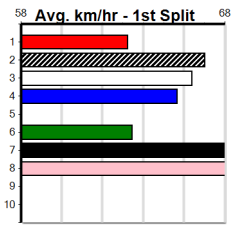

OAKS SUPER BOX FOR HIRE

Distance: 400m, Race Type: Free For All, Total Prizemoney: $3,360
1st: $2,250, 2nd: $690, 3rd: $345, 4th: $75

6

8:37PM

(VIC time)

Watchdog Tips: **0 0 0 0** Bet: .