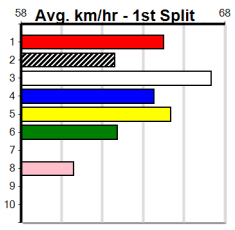

SPORTSBET NOBODY DOES IT EASIER

Distance: 400m, Race Type: Maiden, Total Prizemoney: $2,535
1st: $1,680, 2nd: $520, 3rd: $260, 4th: $75

2

7:05PM

(VIC time)

Watchdog Tips:

0 0 0 0

Bet:

Form	Box	Weight	Dist	Track	Date	Time	BON	Margin	1st/2nd (Time)	PIR	Checked	Comment	W/R	Split 1	S/P	Grade	
1	BK B				Jan-22												
BON STAR [M]																	
Trainer: Danny Cortese (Devon Meadows)																	
ST (-) 26.4 400 WGL 04-Apr-24 26.38 0.01L Trial Cleared M . 1of1 . . $.																	
2nd (7) 26.5 400 WGL R2 23-Apr-24 22.92 22.71 1.75LSMOKIN' PADDY (22.80) M/22 . . . 8.55 $10.90 M																	
Owner(s): B Garrick																	
<table border="1"> <thead> <tr><th colspan="8">Winning Boxes</th></tr> <tr><th>1</th><th>2</th><th>3</th><th>4</th><th>5</th><th>6</th><th>7</th><th>8</th></tr> </thead> <tbody> <tr><td>Prize</td><td></td><td></td><td></td><td></td><td></td><td></td><td></td></tr> <tr><td>Best</td><td></td><td></td><td></td><td></td><td></td><td></td><td></td></tr> <tr><td>Starts</td><td></td><td></td><td></td><td></td><td></td><td></td><td></td></tr> <tr><td>Trk/Dst</td><td></td><td></td><td></td><td></td><td></td><td></td><td></td></tr> <tr><td>APM</td><td></td><td></td><td></td><td></td><td></td><td></td><td></td></tr> </tbody> </table>																	
2	BK B				May-21												
HUNTING GIRL [M]																	
Trainer: Nicholas Barnett (Devon Meadows)																	
7th (2) 30.6 400 WGL R1 23-Apr-24 23.50 22.71 8.00LBIRMINGHAM (22.97) M/67 . . . 8.73 $39.00 M																	
Owner(s): N Barnett																	
<table border="1"> <thead> <tr><th colspan="8">Winning Boxes</th></tr> <tr><th>1</th><th>2</th><th>3</th><th>4</th><th>5</th><th>6</th><th>7</th><th>8</th></tr> </thead> <tbody> <tr><td>Prize</td><td></td><td></td><td></td><td></td><td></td><td></td><td></td></tr> <tr><td>Best</td><td></td><td></td><td></td><td></td><td></td><td></td><td></td></tr> <tr><td>Starts</td><td></td><td></td><td></td><td></td><td></td><td></td><td></td></tr> <tr><td>Trk/Dst</td><td></td><td></td><td></td><td></td><td></td><td></td><td></td></tr> <tr><td>APM</td><td></td><td></td><td></td><td></td><td></td><td></td><td></td></tr> </tbody> </table>																	
3	F D				Jan-22												
HOW HIGH CONGA [M]																	
Trainer: Lyn Smith (Nambrok)																	
2nd (4) 31.5 400 WGL R1 23-Apr-24 23.03 22.71 1.00LBIRMINGHAM (22.97) M/11 . . . 8.38 $9.40 M																	
Owner(s): GET AN EARN (SYN), L Smith, A Tindall																	
<table border="1"> <thead> <tr><th colspan="8">Winning Boxes</th></tr> <tr><th>1</th><th>2</th><th>3</th><th>4</th><th>5</th><th>6</th><th>7</th><th>8</th></tr> </thead> <tbody> <tr><td>Prize</td><td></td><td></td><td></td><td></td><td></td><td></td><td></td></tr> <tr><td>Best</td><td></td><td></td><td></td><td></td><td></td><td></td><td></td></tr> <tr><td>Starts</td><td></td><td></td><td></td><td></td><td></td><td></td><td></td></tr> <tr><td>Trk/Dst</td><td></td><td></td><td></td><td></td><td></td><td></td><td></td></tr> <tr><td>APM</td><td></td><td></td><td></td><td></td><td></td><td></td><td></td></tr> </tbody> </table>																	
4	RF D				Apr-22												
BONIECKI [M]																	
Trainer: Chris Johannsen (Devon Meadows)																	
4th (8) 31.5 400 WGL R2 23-Apr-24 23.06 22.71 3.75LSMOKIN' PADDY (22.80) M/34 . SW . 8.58 $12.90 M																	
Owner(s): W Mcneil																	
<table border="1"> <thead> <tr><th colspan="8">Winning Boxes</th></tr> <tr><th>1</th><th>2</th><th>3</th><th>4</th><th>5</th><th>6</th><th>7</th><th>8</th></tr> </thead> <tbody> <tr><td>Prize</td><td></td><td></td><td></td><td></td><td></td><td></td><td></td></tr> <tr><td>Best</td><td></td><td></td><td></td><td></td><td></td><td></td><td></td></tr> <tr><td>Starts</td><td></td><td></td><td></td><td></td><td></td><td></td><td></td></tr> <tr><td>Trk/Dst</td><td></td><td></td><td></td><td></td><td></td><td></td><td></td></tr> <tr><td>APM</td><td></td><td></td><td></td><td></td><td></td><td></td><td></td></tr> </tbody> </table>																	
5	BEF D				Apr-22												
RIBERO [M]																	
Trainer: Elaine Johannsen (Devon Meadows)																	
4th (7) 32.8 400 WGL R1 23-Apr-24 23.18 22.71 3.25LBIRMINGHAM (22.97) M/33 . . . 8.52 $11.00 M																	
Owner(s): W Mcneil