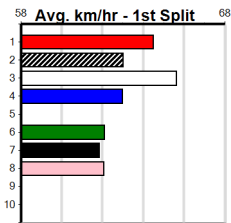

KHANS HOSPITALITY SERVICES

Distance: 460m, Race Type: Grade 7, Total Prizemoney: $2,925
1st: $1,950, 2nd: $600, 3rd: $300, 4th: $75

4

7:49PM

(VIC time)

Watchdog Tips:

0 0 0 0

Bet:

.

Form Box Weight Dist Track Date Time BON Margin 1st/2nd (Time) PIR Checked Comment W/R Split 1 S/P Grade

1 SMOKIN' PADDY [7]														Winning Boxes							
BK	D	Feb-22 BERNARDO				SILVER SALUTE				1	2	3	4	5	6	7	8				
Trainer: Graeme Campbell (Drouin South)														1							
3rd	(8)	36.5	300	HVL	R9	06-Dec-23	16.88	16.75	2.00LOUNCE OF LUCK (16.76)		M/7	.	SW	.	4.06	$2.00	M	Prize Best Starts Trk/Dst APM	$2,980.00 FSTD 4-1-2-1 0-0-0-0 $2512		
2nd	(7)	36.9	300	HVL	R1	13-Dec-23	16.86	16.63	3.00LMISSSES EASY (16.66)		M/4	.	.	.	3.96	$1.80	M				
2nd	(8)	35.8	400	WGL	R1	09-Apr-24	23.38	22.19	13.00BLAZING DINO (22.52)		M/64	.	.	.	8.64	$2.20	M				
1st	(6)	36.3	400	WGL	R2	23-Apr-24	22.80	22.71	1.75LBON STAR (22.92)		M/11	.	.	.	8.53	$2.30	M				
Owner(s): D Rhodes																					

2 PENNY INTENTION [7]														Winning Boxes							
BK	B	Nov-21 AUSSIE INFRARED				JANE'S INTENTION				1	2	3	4	5	6	7	8				
Trainer: Taylor O'neill (Pearcedale)														1							
3rd	(8)	32.4	460	WGL	R2	22-Feb-24	26.42	25.88	6.00COLLINDA AIR (26.03)		Q/111	.	SW	.	6.57	$3.60	M	Prize Best Starts Trk/Dst APM	$1,460.00 NBT 6-1-0-2 2-0-0-2 $1196		
1st	(4)	32.6	450	TRA	R1	26-Feb-24	25.65	25.44	2.75LHARVEY INTENTION (25.82)		Q/111	.	.	.	6.71	$4.10	M				
5th	(4)	32.7	450	TRA	R7	04-Mar-24	25.77	25.07	11.00LVICTORY CHAD (25.07)		M/345	.	.	.	6.84	$7.20	T3-RW				
3rd	(7)	32.2	460	WGL	R4	23-Apr-24	26.66	25.67	12.00LMY MARGOT (25.87)		M/644	.	.	.	6.90	$41.20	RWH				
Owner(s): O'Neill Racing (SYN), T O'neill, T O'neill, T O'neill, M O'neill																					

3 BANDARI [7]														Winning Boxes							
BD	D	Mar-22 FERNANDO BALE				MOMBASA				1	2	3	4	5	6	7	8				
Trainer: John Musselwhite (Lindenow)														1							
2nd	(7)	30.1	395	TRA	R4	25-Mar-24	22.83	22.47	2.75LSOMETHING CLEVER (22.64)		Q/222	.	.	.	3.80	$7.60	7	Prize Best Starts Trk/Dst APM	$2,220.00 NBT 11-1-3-1 1-0-1-0 $1482		
4th	(4)	30.4	400	WGL	R10	04-Apr-24	23.18	22.65	8.00BLU BLUE OPAL ROCKS (22.65)		M/65	.	.	.	8.65	$15.30	T3-7				
2nd	(5)	30.2	400	WGL	R3	18-Apr-24	23.04	23.02	0.50LDRAINTREE GRANITE (23.02)		M/32	.	.	.	8.46	$7.40	T3-7				
2nd	(8)	29.9	460	WGL	R10	25-Apr-24	26.28	26.05	0.75LCAPTURE MY SOUL (26.24)		Q/111	.	.	.	6.55	$7.40	X67				
Owner(s): P Fiske																					

4 LAKEVIEW JAN [7]														Winning Boxes							
WF	B	Sep-21 FERNANDO BALE				LAKEVIEW GRACE				1	2	3	4	5	6	7	8				
Trainer: Luke Whelan (Metung)														1							
6th	(1)	27.1	510	SLE	R4	29-Nov-23	30.60	29.35	11.00TENNESSEE WHISKY (29.89)		M/346	.	.	.	9.46	$10.30	M	Prize Best Starts Trk/Dst APM	$1,955.00 26.39 10-1-1-1 2-1-0-0 $1374		
3rd	(1)	27.3	400	WGL	R1	30-Mar-24	23.13	22.74	3.00LCHESTER CAMPBELL (22.92)		Q/22	.	.	.	8.50	$3.80	M				
7th	(6)	27.0	435	SLE	R1	10-Apr-24	25.84	24.59	5.50LOUR BELLA ROSE (25.47)		S/877	.	.	.	5.65	$13.60	M				
1st	(4)	27.0	460	WGL	R2	18-Apr-24	26.39	26.19	3.75LPLUSH (26.65)		Q/111	.	.	.	6.60	$5.30	T3-M				
Owner(s): P Whelan																					

5 *** VACANT BOX ***														Winning Boxes							
Trainer:																					
Owner(s):