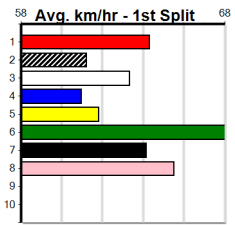

SPORTSBET MAKE IT A MULTI

Distance: 400m, Race Type: Grade 5, Total Prizemoney: $2,925
1st: $1,950, 2nd: $600, 3rd: $300, 4th: $75

Watchdog Tips:

0 0 0 0

Bet: