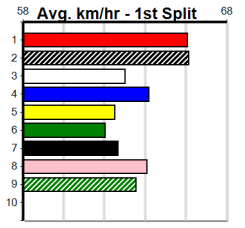

VIATEK

Distance: 400m, Race Type: Mixed 6/7, Total Prizemoney: $2,925
1st: $1,950, 2nd: $600, 3rd: $300, 4th: $75

Watchdog Tips:

0 0 0 0

Bet:

.