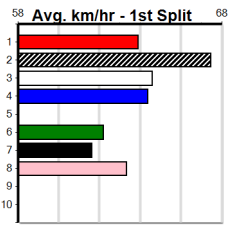

Warragul

9

9:41PM

(VIC time)

MC GRAFIX & SIGNS

Distance: 460m, Race Type: Grade 6, Total Prizemoney: \$2,925
1st: \$1,950, 2nd: \$600, 3rd: \$300, 4th: \$75

Watchdog Tips: 0 0 0 0 Bet:

Table containing race details for 10 different races. Each race entry includes fields for race number, name, trainer, participants (BON, Margin, Time), and a 'Winning Boxes' summary table with prize amounts and splits.