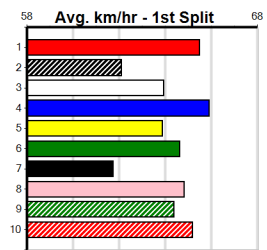

BARN BAR FUNCTION ROOM

Distance: 460m, Race Type: Grade 5, Total Prizemoney: $2,925
1st: $1,950, 2nd: $600, 3rd: $300, 4th: $75

Watchdog Tips:

Bet:

Table with columns: Form Box, Wgt, Dist, Track, Date, Time, BON, Margin, 1st/2nd (Time), PIR, Checked, Comment, W/R, Split 1, S/P, Grade

TOOTSIE [5]
RF Bitch Sep-21 Sire: FERNANDO BALE Dam: AMELIA CHRISTA
Owner(s): W Dawes
Trainer: William Dawes (Moe South)
Winning Distances: < 300m (0) 300 - 399m (4) 400 - 499m (2) 500 - 599m (2) 600 - 699m (0) > 700m (0)
Winning Weights: 25.8(1) 25.9(1) 26.3(1) 26.5(2) 26.6(2) 26.7(1)
Box History table and Prize Best Starts table included.

BOOT A DREAM [5]
BD Dog Feb-21 Sire: MY REDEEMER Dam: LITTLE SAMARA
Owner(s): A Gringhuis
Trainer: Arend Gringhuis (Ripplebrook)
Winning Distances: < 300m (0) 300 - 399m (1) 400 - 499m (6) 500 - 599m (4) 600 - 699m (0) > 700m (0)
Winning Weights: 34.4(1) 34.5(2) 34.6(2) 34.9(1) 35.0(1) 35.4(3) 35.7(1)
Box History table and Prize Best Starts table included.

BANKRUPT [5]
BK Dog Dec-20 Sire: KONOMI Dam: CALL ME BUBBLES
Owner(s): J Rennie
Trainer: Ian Dann (Whitelaw)
Winning Distances: < 300m (0) 300 - 399m (0) 400 - 499m (4) 500 - 599m (0) 600 - 699m (0) > 700m (0)
Winning Weights: 34.8(1) 35.0(2) 35.1(1)
Box History table and Prize Best Starts table included.

PRETTY CAPRI [5]
BE Bitch Oct-21 Sire: HOOKED ON SCOTCH Dam: PRETTY MUCH
Owner(s): K Iles
Trainer: Kelvin Iles (Longwarry)
Winning Distances: < 300m (0) 300 - 399m (0) 400 - 499m (1) 500 - 599m (3) 600 - 699m (0) > 700m (0)
Winning Weights: 28.1(3) 28.8(1)
Box History table and Prize Best Starts table included.

SIR NATHAN [5]
BD Dog Feb-21 Sire: MY REDEEMER Dam: LITTLE SAMARA
Owner(s): E Lieshout
Trainer: Eddie Lieshout (Drouin West)
Winning Distances: < 300m (0) 300 - 399m (0) 400 - 499m (3) 500 - 599m (1) 600 - 699m (0) > 700m (0)
Winning Weights: 33.5(1) 34.6(1) 34.7(1) 35.0(1)
Box History table and Prize Best Starts table included.

1

2

3

4

5