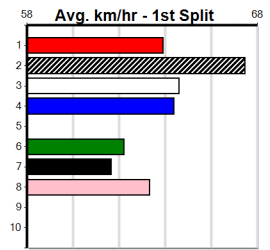

MC GRAFIX & SIGNS

Distance: 460m, Race Type: Grade 6, Total Prizemoney: $2,925
1st: $1,950, 2nd: $600, 3rd: $300, 4th: $75

Watchdog Tips: [ ] [ ] [ ] [ ] [ ] Bet: [ ]

Form Box Wgt Dist Track Date Time BON Margin 1st/2nd (Time) PIR Checked Comment W/R Split 1 S/P Grade

CONSPIRED [6]
BK Dog Mar-21 Sire: DELIVER Dam: URANA VEE EIGHT
Owner(s): A Tullio
Trainer: Karen Pitt (Pearcedale)
Winning Distances: < 300m (0) 300 - 399m (1) 400 - 499m (1) 500 - 599m (0) 600 - 699m (0) > 700m (0)
Winning Weights: 34.0(2)
Race results table with columns for rank, weight, distance, track, date, time, odds, margin, sire, dam, sex, color, PIR, checked, comment, W/R, split 1, S/P, grade.
Box History table with columns for box, 1st, 2nd, 3rd, 4th, 5th, 6th, 7th, 8th.
Prize Best Starts Trk/Dts APM summary table.

OFFENSIVE LADY [6]
BK Bitch Jun-22 Sire: FERNANDO BALE Dam: PALACE LADY
Owner(s): H Taylor
Trainer: Rosalie Kerr (Caldermeade)
Winning Distances: < 300m (0) 300 - 399m (2) 400 - 499m (0) 500 - 599m (0) 600 - 699m (0) > 700m (0)
Winning Weights: 24.0(1) 24.2(1)
Race results table with columns for rank, weight, distance, track, date, time, odds, margin, sire, dam, sex, color, PIR, checked, comment, W/R, split 1, S/P, grade.
Box History table with columns for box, 1st, 2nd, 3rd, 4th, 5th, 6th, 7th, 8th.
Prize Best Starts Trk/Dts APM summary table.

NEED A PILOT [6]
BE Dog Jan-22 Sire: TOMMY SHELBY Dam: FLORAL LACE
Owner(s): G Miltos
Trainer: Robert Pallotta (Ripplebrook)
Winning Distances: < 300m (0) 300 - 399m (0) 400 - 499m (1) 500 - 599m (1) 600 - 699m (0) > 700m (0)
Winning Weights: 33.1(1) 33.2(1)
Race results table with columns for rank, weight, distance, track, date, time, odds, margin, sire, dam, sex, color, PIR, checked, comment, W/R, split 1, S/P, grade.
Box History table with columns for box, 1st, 2nd, 3rd, 4th, 5th, 6th, 7th, 8th.
Prize Best Starts Trk/Dts APM summary table.

RUMOUR NOT FACT [6]
BK Bitch Mar-21 Sire: HOOKED ON SCOTCH Dam: SPARKY GIRL
Owner(s): DRINK CARD (SYN), G Beattie, S Kaye
Trainer: Geoffrey Howell (Pearcedale)
Winning Distances: < 300m (0) 300 - 399m (0) 400 - 499m (2) 500 - 599m (0) 600 - 699m (0) > 700m (0)
Winning Weights: 29.1(1) 29.3(1)
Race results table with columns for rank, weight, distance, track, date, time, odds, margin, sire, dam, sex, color, PIR, checked, comment, W/R, split 1, S/P, grade.
Box History table with columns for box, 1st, 2nd, 3rd, 4th, 5th, 6th, 7th, 8th.
Prize Best Starts Trk/Dts APM summary table.

*** VACANT BOX ***
Sire: Dam:
Owner(s):
Trainer:
Winning Distances: < 300m (0) 300 - 399m (0) 400 - 499m (0) 500 - 599m (0) 600 - 699m (0) > 700m (0)
Winning Weights:
Box History

1

2

3

4

5