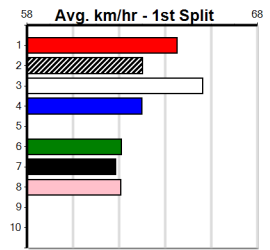

KHANS HOSPITALITY SERVICES

Distance: 460m, Race Type: Grade 7, Total Prizemoney: $2,925
1st: $1,950, 2nd: $600, 3rd: $300, 4th: $75

Watchdog Tips: [ ] [ ] [ ] [ ] Bet: [ ]

Table with columns: Form Box, Wgt, Dist, Track, Date, Time, BON, Margin, 1st/2nd (Time), PIR, Checked, Comment, W/R, Split 1, S/P, Grade

SMOKIN' PADDY [7]
BK Dog Feb-22 Sire: BERNARDO Dam: SILVER SALUTE
Owner(s): D Rhodes
Trainer: Graeme Campbell (Drouin South)
Winning Distances: < 300m (0) 300 - 399m (0) 400 - 499m (1) 500 - 599m (0) 600 - 699m (0) > 700m (0)
Winning Weights: 36.3(1)
Race results table with columns: Rank, Wgt, Dist, Track, Date, Time, BON, Margin, 1st/2nd (Time), PIR, Checked, Comment, W/R, Split 1, S/P, Grade, Prize, Best, Starts, Trk/Dts, APM

PENNY INTENTION [7]
BK Bitch Nov-21 Sire: AUSSIE INFRARED Dam: JANE'S INTENTION
Owner(s): O'Neill Racing (SYN), T O'Neill, T O'Neill, T O'Neill, M O'Neill
Trainer: Taylor O'Neill (Pearcedale)
Winning Distances: < 300m (0) 300 - 399m (0) 400 - 499m (1) 500 - 599m (0) 600 - 699m (0) > 700m (0)
Winning Weights: 32.6(1)
Race results table with columns: Rank, Wgt, Dist, Track, Date, Time, BON, Margin, 1st/2nd (Time), PIR, Checked, Comment, W/R, Split 1, S/P, Grade, Prize, Best, Starts, Trk/Dts, APM

BANDARI [7]
BD Dog Mar-22 Sire: FERNANDO BALE Dam: MOMBASA
Owner(s): P Fiske
Trainer: John Musselwhite (Lindenow)
Winning Distances: < 300m (0) 300 - 399m (1) 400 - 499m (0) 500 - 599m (0) 600 - 699m (0) > 700m (0)
Winning Weights: 29.8(1)
Race results table with columns: Rank, Wgt, Dist, Track, Date, Time, BON, Margin, 1st/2nd (Time), PIR, Checked, Comment, W/R, Split 1, S/P, Grade, Prize, Best, Starts, Trk/Dts, APM

LAKEVIEW JAN [7]
WF Bitch Sep-21 Sire: FERNANDO BALE Dam: LAKEVIEW GRACE
Owner(s): P Whelan
Trainer: Luke Whelan (Metung)
Winning Distances: < 300m (0) 300 - 399m (0) 400 - 499m (1) 500 - 599m (0) 600 - 699m (0) > 700m (0)
Winning Weights: 27.0(1)
Race results table with columns: Rank, Wgt, Dist, Track, Date, Time, BON, Margin, 1st/2nd (Time), PIR, Checked, Comment, W/R, Split 1, S/P, Grade, Prize, Best, Starts, Trk/Dts, APM

*** VACANT BOX ***
Sire: Dam:
Owner(s):
Trainer:
Winning Distances: < 300m (0) 300 - 399m (0) 400 - 499m (0) 500 - 599m (0) 600 - 699m (0) > 700m (0)
Winning Weights:
Box History