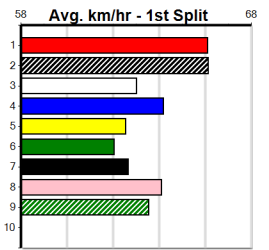

VIATEK

Distance: 400m, Race Type: Mixed 6/7, Total Prizemoney: $2,925
1st: $1,950, 2nd: $600, 3rd: $300, 4th: $75

Watchdog Tips: [ ] [ ] [ ] [ ] Bet: [ ]

GRAND STRIDE [7]
F Bitch Mar-21 Sire: BERNARDO Dam: SUMMER GIRL
Owner(s): P Barry
Trainer: Peter Barry (Yallourn North)
Winning Distances: < 300m (0) 300 - 399m (0) 400 - 499m (1) 500 - 599m (0) 600 - 699m (0) > 700m (0)
Winning Weights: 27.5(1)
Box History table with 8 columns (Bx, 1st, 2nd, 3rd, 4th, 5th, 6th, 7th, 8th) and 8 rows.

READ THE ROOM [6]
BK Bitch May-22 Sire: FERNANDO BALE Dam: ZIPPING TIFFANY
Owner(s): THE SIP (SYN), J Harradine, T Redmond, W Vassallo
Trainer: Karen Pitt (Pearcedale)
Winning Distances: < 300m (0) 300 - 399m (0) 400 - 499m (2) 500 - 599m (0) 600 - 699m (0) > 700m (0)
Winning Weights: 26.3(1) 26.4(1)
Box History table with 8 columns (Bx, 1st, 2nd, 3rd, 4th, 5th, 6th, 7th, 8th) and 8 rows.

OUR YOGI [7]
BE Dog Oct-21 Sire: FERNANDO BALE Dam: COURTING
Owner(s): J Gieschen
Trainer: Jennifer Gieschen (Valencia Cree)
Winning Distances: < 300m (0) 300 - 399m (0) 400 - 499m (1) 500 - 599m (0) 600 - 699m (0) > 700m (0)
Winning Weights: 29.1(1)
Box History table with 8 columns (Bx, 1st, 2nd, 3rd, 4th, 5th, 6th, 7th, 8th) and 8 rows.

VALENCIA LOLA [6]
BK Bitch Oct-21 Sire: FERNANDO BALE Dam: COURTING
Owner(s): J Gieschen
Trainer: Jennifer Gieschen (Valencia Cree)
Winning Distances: < 300m (0) 300 - 399m (0) 400 - 499m (2) 500 - 599m (0) 600 - 699m (0) > 700m (0)
Winning Weights: 24.6(1) 24.9(1)
Box History table with 8 columns (Bx, 1st, 2nd, 3rd, 4th, 5th, 6th, 7th, 8th) and 8 rows.

CERSEI'S BOY [7]
BK Dog Feb-21 Sire: ASTON KIMETTO Dam: CERSEI
Owner(s): T Cortese
Trainer: Dylan Cortese (Devon Meadows)
Winning Distances: < 300m (0) 300 - 399m (0) 400 - 499m (1) 500 - 599m (0) 600 - 699m (0) > 700m (0)
Winning Weights: 29.7(1)
Box History table with 8 columns (Bx, 1st, 2nd, 3rd, 4th, 5th, 6th, 7th, 8th) and 8 rows.