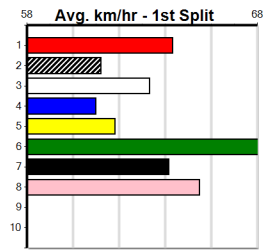

SPORTSBET MAKE IT A MULTI

Distance: 400m, Race Type: Grade 5, Total Prizemoney: $2,925
1st: $1,950, 2nd: $600, 3rd: $300, 4th: $75

Watchdog Tips:

Bet:

Table with columns: Form Box, Wgt, Dist, Track, Date, Time, BON, Margin, 1st/2nd (Time), PIR, Checked, Comment, W/R, Split 1, S/P, Grade

Race 1: VALDIVIAN [5] BE Bitch Sep-21 Sire: RAW ABILITY Dam: MAYFAIR MISS Trainer: Judy Brereton (Tanjil South). Winning Distances: < 300m (0) 300 - 399m (2) 400 - 499m (2) 500 - 599m (0) 600 - 699m (0) > 700m (0). Box History table.

Race 2: ASTON PLUS [5] BK Dog Mar-21 Sire: ASTON KIMETTO Dam: ASTON NOVA Trainer: Trevor Whitford (Willow Grove). Winning Distances: < 300m (0) 300 - 399m (3) 400 - 499m (3) 500 - 599m (0) 600 - 699m (0) > 700m (0). Box History table.

Race 3: UNDER HIS SPELL [5] BK Dog Dec-19 Sire: MOREIRA Dam: REALLY MAGIC Trainer: Ian Dann (Whitelaw) ENG TRA 2024-04-29. Winning Distances: < 300m (0) 300 - 399m (5) 400 - 499m (4) 500 - 599m (0) 600 - 699m (0) > 700m (0). Box History table.

Race 4: SWEET TONIGHT [5] F Bitch Oct-21 Sire: ASTON DEE BEE Dam: RUBY GIRL Trainer: Shane Jack (Dalmore). Winning Distances: < 300m (0) 300 - 399m (2) 400 - 499m (1) 500 - 599m (0) 600 - 699m (0) > 700m (0). Box History table.

Race 5: NEENA BALE (NSW)[5] BK Bitch May-21 Sire: DYNA VILLA Dam: JACLYN BALE Trainer: Luke Harris (Devon Meadows). Winning Distances: < 300m (0) 300 - 399m (3) 400 - 499m (0) 500 - 599m (0) 600 - 699m (0) > 700m (0). Box History table.