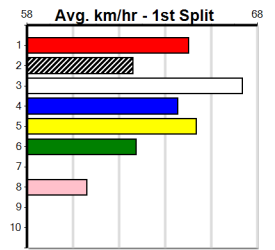

SPORTSBET NOBODY DOES IT EASIER

Distance: 400m, Race Type: Maiden, Total Prizemoney: $2,535
1st: $1,680, 2nd: $520, 3rd: $260, 4th: $75

Watchdog Tips: [ ] [ ] [ ] [ ] Bet: [ ]

Table with columns: Form Box, Wgt, Dist, Track, Date, Time, BON, Margin, 1st/2nd (Time), PIR, Checked, Comment, W/R, Split 1, S/P, Grade

BON STAR [M]
BK Bitch Jan-22 Sire: MY REDEEMER Dam: ZERO COOL
Owner(s): B Garrick
Trainer: Danny Cortese (Devon Meadows)
Winning Distances: < 300m (0) 300 - 399m (0) 400 - 499m (0) 500 - 599m (0) 600 - 699m (0) > 700m (0)
Winning Weights: ST (-) 26.4 400 WGL R2 04-Apr-24 26.38 0.01L Trial Cleared M 1of1 . ST
2nd (7) 26.5 400 WGL R2 23-Apr-24 22.92 22.71 1.75L SMOKIN' PADDY (22.80) M/22 . . . 8.55 $10.90 M
Box History table and statistics.

HUNTING GIRL [M]
BK Bitch May-21 Sire: PINDARI EXPRESS Dam: NATIONAL GIRL
Owner(s): N Barnett
Trainer: Nicholas Barnett (Devon Meadow)
Winning Distances: < 300m (0) 300 - 399m (0) 400 - 499m (0) 500 - 599m (0) 600 - 699m (0) > 700m (0)
Winning Weights: 7th (2) 30.6 400 WGL R1 23-Apr-24 23.50 22.71 8.00L BIRMINGHAM (22.97) M/67 . . . 8.73 $39.00 M
Box History table and statistics.

HOW HIGH CONGA [M]
F Dog Jan-22 Sire: BEWILDERING Dam: HOW HIGH JAZZ
Owner(s): GET AN EARN (SYN), L Smith, A Tindall
Trainer: Lyn Smith (Nambrok)
Winning Distances: < 300m (0) 300 - 399m (0) 400 - 499m (0) 500 - 599m (0) 600 - 699m (0) > 700m (0)
Winning Weights: 2nd (4) 31.5 400 WGL R1 23-Apr-24 23.03 22.71 1.00L BIRMINGHAM (22.97) M/11 . . . 8.38 $9.40 M
Box History table and statistics.

BONIECKI [M]
RF Dog Apr-22 Sire: FERNANDO BALE Dam: BIVOUAC
Owner(s): W Mcneil
Trainer: Chris Johannsen (Devon Meadow)
Winning Distances: < 300m (0) 300 - 399m (0) 400 - 499m (0) 500 - 599m (0) 600 - 699m (0) > 700m (0)
Winning Weights: 4th (8) 31.5 400 WGL R2 23-Apr-24 23.06 22.71 3.75L SMOKIN' PADDY (22.80) M/34 . SW . 8.58 $12.90 M
Box History table and statistics.

RIBERO [M]
BEF Dog Apr-22 Sire: FERNANDO BALE Dam: BIVOUAC
Owner(s): W Mcneil
Trainer: Elaine Johannsen (Devon Meado)
Winning Distances: < 300m (0) 300 - 399m (0) 400 - 499m (0) 500 - 599m (0) 600 - 699m (0) > 700m (0)
Winning Weights: 4th (7) 32.8 400 WGL R1 23-Apr-24 23.18 22.71 3.25L BIRMINGHAM (22.97) M/33 . . . 8.52 $11.00 M
Box History table and statistics.