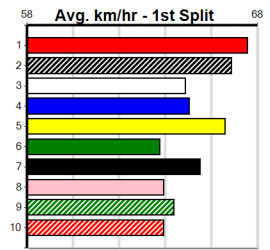

SENNACHIE AT STUD

Distance: 460m, Race Type: Mixed 4/5, Total Prizemoney: $3,360
1st: $2,250, 2nd: $690, 3rd: $345, 4th: $75

Watchdog Tips:

Bet:

Table with columns: Form Box, Wgt, Dist, Track, Date, Time, BON, Margin, 1st/2nd (Time), PIR, Checked, Comment, WR, Split 1, S/P, Grade

LAKEVIEW PATSY [4]
WBEBD Bitch Nov-20
Sire: WHISKEY RIOT Dam: LAKEVIEW GRACE
Owner(s): Lakeview kennels (SYN), L Whelan, M Whelan, P Whelan
Trainer: Monique Whelan (Metung)

Box History table for LAKEVIEW PATSY [4] showing performance across 8 boxes.

MAC'S DAMAGE [4]
BD Dog Mar-21
Sire: FERNANDO BALE Dam: SHE'S A BLAZIN'
Owner(s): LIVING A DREAM (SYN), A Hunter, M Walker
Trainer: Harley Whelan (Metung)

Box History table for MAC'S DAMAGE [4] showing performance across 8 boxes.

CHIP AND TAIL [5]
BD Bitch Mar-21
Sire: FERNANDO BALE Dam: SHE'S A BLAZIN'
Owner(s): LIVING A DREAM (SYN), A Hunter, M Walker
Trainer: Christine Sheilds (Metung)

Box History table for CHIP AND TAIL [5] showing performance across 8 boxes.

WEST ON STROBE (WA)[4]
RBD Dog Nov-20
Sire: WORM BURNER Dam: WEST ON CHERYL
Owner(s): D Jolley
Trainer: Lyn Smith (Nambrok)

Box History table for WEST ON STROBE (WA)[4] showing performance across 8 boxes.

ON HIGH ALERT (SA)[5]
F Dog May-22
Sire: ZAMBORA BROCKIE Dam: NANGAR MIA
Owner(s): N Lalli
Trainer: Karen Pitt (Pearcedale)

Box History table for ON HIGH ALERT (SA)[5] showing performance across 8 boxes.

1

2

3

4

5