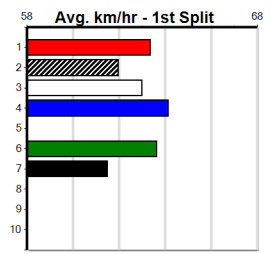

NATIONAL GREYHOUND ADOPTION MONTH

1
6:45PM

(VIC time)

Distance: 460m, Race Type: Maiden, Total Prizemoney: $2,535
1st: $1,680, 2nd: $520, 3rd: $260, 4th: $75

Watchdog Tips: ☐ ☐ ☐ ☐ ☐ **Bet:** ☐ ☐ ☐ ☐ ☐ ☐

Form Box Wgt Dist Track Date Time BON Margin 1st/2nd (Time) PIR Checked Comment W/R Split 1 S/P Grade

1 GOOD VIBES ONLY [M]
F Dog May-22 Sire: FERAL FRANKY Dam: ELVISA BALE Trainer: Wendy Fasoli (Heyfield)

Owner(s): W Fasoli
Winning Distances: < 300m (0) 300 - 399m (0) 400 - 499m (0) 500 - 599m (0) 600 - 699m (0) > 700m (0)

Winning Weights:

5th (7)	32.7	510	SLE	R3	21-Jan-24	30.19	29.60	8.50L ARCHER TWO (29.60)	M/344		VO	9.60	$7.20	M
2nd (2)	32.6	460	WGL	R3	30-Jan-24	26.01	25.76	1.75L KIT (25.89)	Q/233			6.62	$16.60	M
7th (2)	32.7	510	SLE	R3	04-Feb-24	29.93	28.59	4.50L DE GOEY PIE (29.62)	S/443			9.44	$1.90	RW
3rd (7)	32.2	400	WGL	R1	24-Feb-24	23.30	22.38	4.00L LOVELY MEMORIES (23.03)	M/34			8.55	$2.50	M
3rd (7)	32.0	450	TRA	R3	22-Mar-24	26.13	24.81	7.50L LEXIE ROSE (25.62)	M/335			6.71	$4.30	MH
8th (4)	31.8	450	TRA	R2	29-Mar-24	25.88	24.83	13.00 PLAY THE MINUTES (25.00)	M/568			6.81	$33.30	MF
2nd (4)	31.0	460	WGL	R2	09-Apr-24	26.24	25.60	0.50L I'M BOSSY (26.21)	M/652			6.80	$10.60	M
3rd (5)	30.9	460	WGL	R1	16-Apr-24	26.51	25.63	5.50L OLIVER KELTON (26.16)	Q/222		SW	6.67	$3.50	M

Last 3 wins NOT included above

Box History								
Bx	1st	2nd	3rd	4th	5th	6th	7th	8th
1								
2	1							1
3				1				
4	1							1
5				1				
6								
7			2		1			
8								
Prize Best					$1850.00			
Starts					NBT			
Trk/Dts					9-0-2-3			
APM					4-0-2-1			1474

2 SERGEANT POPE [M]
BK Dog May-22 Sire: SUPERIOR PANAMA Dam: BLAZIN' REGGIE Trainer: Graeme Jose (Catani)

Owner(s): COUPLE OF COLDIES (SYN), G Pask, J Mccarthy, P White, N Tyrrell
Winning Distances: < 300m (0) 300 - 399m (0) 400 - 499m (0) 500 - 599m (0) 600 - 699m (0) > 700m (0)

Winning Weights:

3rd (6)	36.0	395	TRA	R9	17-Apr-24	22.65	22.22	6.50L CHICKEN BURGER (22.22)	M/655			3.96	$11.10	M
5th (6)	35.9	400	WGL	R1	23-Apr-24	23.28	22.71	4.50L BIRMINGHAM (22.97)	S/76			8.78	$3.60	M

Last 3 wins NOT included above

Box History								
Bx	1st	2nd	3rd	4th	5th	6th	7th	8th
1								
2								
3								
4								
5								
6			1		1			
7								
8								
Prize Best					$260.00			
Starts					FSTD			
Trk/Dts					2-0-0-1			
APM					0-0-0-0			260

3 BELLA STELLA [M]
BK Bitch Nov-21 Sire: BAROOGA BRETT Dam: BALKAN DOTTI Trainer: Danny Cortese (Devon Meadows)

Owner(s): B Garrick
Winning Distances: < 300m (0) 300 - 399m (0) 400 - 499m (0) 500 - 599m (0) 600 - 699m (0) > 700m (0)

Winning Weights:

7th (3)	24.6	400	WGL	R1	09-Apr-24	23.78	22.19	19.00 BLAZING DINO (22.52)	M/75			8.74	$36.00	M
3rd (1)	24.8	400	WGL	R1	23-Apr-24	23.08	22.71	1.75L BIRMINGHAM (22.97)	M/44			8.66	$50.80	M

Last 3 wins NOT included above

Box History								
Bx	1st	2nd	3rd	4th	5th	6th	7th	8th
1				1				
2								
3								1
4								
5								
6								
7								
8								
Prize Best					$260.00			
Starts					FSTD			
Trk/Dts					2-0-0-1			
APM					0-0-0-0			260