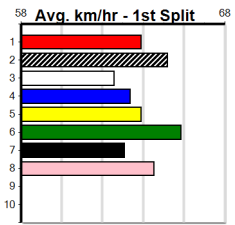

WARRNAMBOOL FENCING SPECIALISTS

11

6:13PM

(VIC time)

Distance: 390m, Race Type: Grade 5, Total Prizemoney: $1,530
1st: $1,000, 2nd: $320, 3rd: $160, 4th: $50

MORAINE CHLOE (2) will find this easier than her most recent racing and she can assume control before the bend. HOT ROD CHARLIE (4) has been placed in two of his past three and he will be strong in the run home. CARLETON STORY (6) has early speed.

Watchdog Tips:

2

4

6

8

Bet:

Win 2