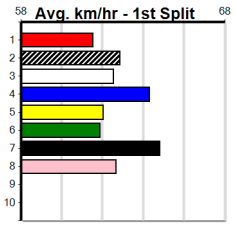

CASSIGN DESIGN (275+RANK)

Distance: 390m, Race Type: Grade 7, Total Prizemoney: $1,530
1st: $1,000, 2nd: $320, 3rd: $160, 4th: $50

4

3:42PM

(VIC time)

GIVE ME LOVE (2) has had little luck since her maiden win here and she can make amends today.
HANDY MOLONE (5) has been placed in two of four here and he can settle on the speed. ARKA GLIMMER (7) can run a cheeky race.

Watchdog Tips:

2

5

7

8

Bet:

Win 2