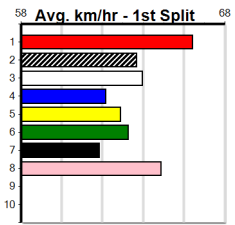

EDWARDS ELECTRICAL (275+RANK)

Distance: 450m, Race Type: Grade 7, Total Prizemoney: $1,530
1st: $1,000, 2nd: $320, 3rd: $160, 4th: $50

5

4:07PM

(VIC time)

ZIPPING CITINO (7) should have enough pace to cross through the bend and she will find this easier than her recent racing. BELLA SUPREME (8) is a consistent type and she is nearing another win. LEKTRA REMI (1) should be prominent throughout.

Watchdog Tips: **7** **8** **1** **6** **Bet:** **Box Trifecta 1,6,7,8 ($10 for 41.67%)**