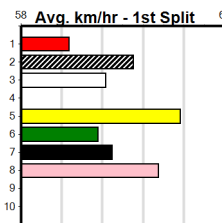

MATKO HIRE (275+RANK)

Distance: 390m, Race Type: Maiden, Total Prizemoney: $1,530
1st: $1,000, 2nd: $320, 3rd: $160, 4th: $50

2

3:01PM

(VIC time)

NO STRINGS (3) has shown improvement in her past two and she gets her chance to break through. WAIRUA'S WAY (2) was far from disgraced last time and she can run a cheeky race. SOHO BUSTLIN' BY (7) has the speed to cross and lead.

Watchdog Tips:

3

2

7

8

Bet:

Win 3