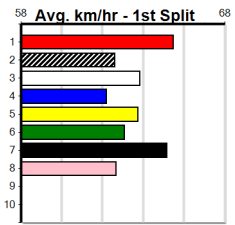

SPORTSBET SAME RACE MULTI (275+RA)

12

6:36PM

(VIC time)

Distance: 390m, Race Type: Grade 5, Total Prizemoney: $1,530
1st: $1,000, 2nd: $320, 3rd: $160, 4th: $50

NIMBLE SAMMI (5) can show good early speed in her races and she will appreciate the drop in class. ALDREN BALE (4) returned to form here last time and he just needs a little room early on. DIMORA ASHLEY (7) can come out running at times

Watchdog Tips: **5** **4** **7** **3** **Bet:** **Win 5**