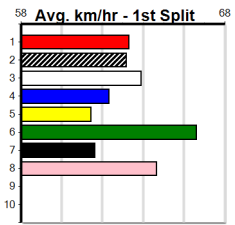

WOOD MOTORCYCLE & MOWER (275+RA)

Distance: 390m, Race Type: Grade 6, Total Prizemoney: $1,530
1st: $1,000, 2nd: $320, 3rd: $160, 4th: $50

9

5:35PM

(VIC time)

SEATS TWO (6) owns a slick 22.09 PB here and she will find this easier than her most recent racing.
FUNKY FAUN (8) was far from disgraced here last week and she will be in the firing line throughout.
RON'S MISTAKE (5) just needs luck early on.

Watchdog Tips: **6** **8** **5** **2** **Bet:** **Win 6**