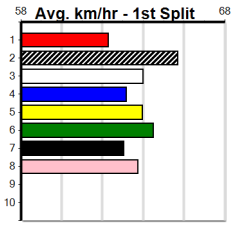

PADDY WANTS PATS (275+RANK)

Distance: 450m, Race Type: Grade 5, Total Prizemoney: $1,530
1st: $1,000, 2nd: $320, 3rd: $160, 4th: $50

6

4:31PM
(VIC time)

SOLITARY FLAME (2) returned to form with a strong 22.23 win here and she is expected to lead throughout again. HUMMOCK (4) is down on his best form but he will find this easier and he can charge late. FREDDY DEEDS (3) can run a cheeky race

Watchdog Tips: **2** **4** **3** **8** **Bet:** **Win 2**