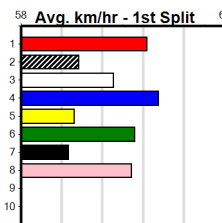

MACEY'S BISTRO (275+RANK)

Distance: 450m, Race Type: Maiden, Total Prizemoney: $1,530

1st: $1,000, 2nd: $320, 3rd: $160, 4th: $50

1
2:39PM
(VIC time)

OLLIE DEEDS (6) is far better than his form indicates and a clear run early should see him prove too strong late. PSYCHO BUDDY (1) is boxed to be in the finish ASTON MAI TAI (8) was far from disgraced last time out.

Watchdog Tips: **6** **1** **8** **3** **Bet:** **Box Trifecta 1,6,8 ($10 for 166.67%)**