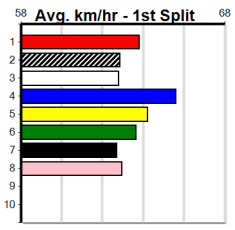

BROAD TREE CARE (275+RANK)

Distance: 450m, Race Type: Grade 6, Total Prizemoney: $1,530
1st: $1,000, 2nd: $320, 3rd: $160, 4th: $50

7

4:52PM
(VIC time)

WEBLEC WRANGLER (8) turned in a strong performance at The Meadows and he looks very well graded in this event. FAR AWAY TEARS (4) has solid claims, a regular place getter. ELITE HEAT (1) should be included from the good draw.

Watchdog Tips: **8** **4** **1** **3** **Bet:** **Win 8**