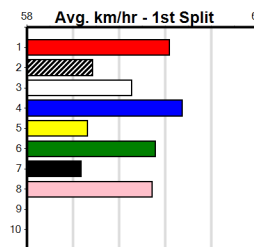

MACEY'S BISTRO (275+RANK)

Distance: 450m, Race Type: Maiden, Total Prizemoney: $1,530
1st: $1,000, 2nd: $320, 3rd: $160, 4th: $50

OLLIE DEEDS (6) is far better than his form indicates and a clear run early should see him prove too strong late. PSYCHO BUDDY (1) is boxed to be in the finish ASTON MAI TAI (8) was far from disgraced last time out.

Watchdog Tips: 6 1 8 3 Bet: Box Trifecta 1,6,8 ($10 for 166.67%)

Main race results table with columns: Form Box, Wgt, Dist, Track, Date, Time, BON, Margin, 1st/2nd (Time), PIR, Checked, Comment, W/R, Split 1, S/P, Grade. Includes race details for Psycho Buddy, Junior Ruslie, Spaghetti Arms, Sparkle Pants, and Dinosaur.