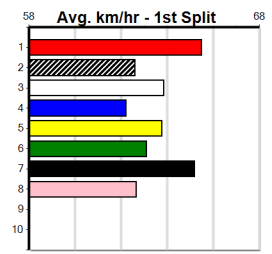

SPORTSBET SAME RACE MULTI (275+RANK)

Distance: 390m, Race Type: Grade 5, Total Prizemoney: $1,530
1st: $1,000, 2nd: $320, 3rd: $160, 4th: $50

NIMBLE SAMMI (5) can show good early speed in her races and she will appreciate the drop in class. ALDREN BALE (4) returned to form here last time and he just needs a little room early on. DIMORA ASHLEY (7) can come out running at times

Watchdog Tips: 5 4 7 3 Bet: Win 5

MAJOR BOUNTY [5] One paced, down on confidence, place best $12.00
BD Dog Feb-21 Sire: AMERICAN MONSTER Dam: AVATAR MINTY
Trainer: Michael Niele (Berringa)
Winning Distances: < 300m (0) 300 - 399m (3) 400 - 499m (0) 500 - 599m (0) 600 - 699m (0) > 700m (0)
Box History table and Prize Best Starts table included.

WHISKY NIP [5] Biks Solidly placed three runs back, place again $9.00
F Dog Nov-20 Sire: HOOKED ON SCOTCH Dam: MISS FERNANDO
Trainer: Aroha Hemingway (Rochester)
Winning Distances: < 300m (0) 300 - 399m (8) 400 - 499m (2) 500 - 599m (0) 600 - 699m (0) > 700m (0)
Box History table and Prize Best Starts table included.

INGA LEAH [5] Better than form, has early speed, respect $4.00
BK Bitch Mar-20 Sire: SULZANTI Dam: MISS SHIEKA
Trainer: Vito Inquanti (Gnotuk)
Winning Distances: < 300m (0) 300 - 399m (4) 400 - 499m (1) 500 - 599m (0) 600 - 699m (0) > 700m (0)
Box History table and Prize Best Starts table included.

ALDREN BALE (NSW)[5] Returned to form here last time, main danger $4.20
FBD Dog Jan-21 Sire: KONOMI Dam: DYNA UNI
Trainer: Catherine Roberts (Terang)
Winning Distances: < 300m (0) 300 - 399m (1) 400 - 499m (2) 500 - 599m (0) 600 - 699m (0) > 700m (0)
Box History table and Prize Best Starts table included.

NIMBLE SAMMI [5] Drops in class, early speed, go close $3.60
WBK Bitch Feb-20 Sire: COSMIC RUMBLE Dam: MEPUNGA DASHA
Trainer: Narelle Byrne (Koroit)
Winning Distances: < 300m (0) 300 - 399m (9) 400 - 499m (2) 500 - 599m (0) 600 - 699m (0) > 700m (0)
Box History table and Prize Best Starts table included.