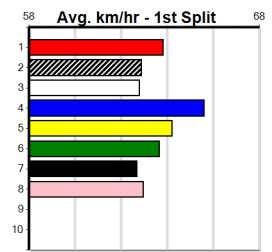

BROAD TREE CARE (275+RANK)

Distance: 450m, Race Type: Grade 6, Total Prizemoney: $1,530
1st: $1,000, 2nd: $320, 3rd: $160, 4th: $50

WEBLEC WRANGLER (8) turned in a strong performance at The Meadows and he looks very well graded in this event. FAR AWAY TEARS (4) has solid claims, a regular place getter. ELITE HEAT (1) should be included from the good draw.

Watchdog Tips: 8 4 1 3 **Bet:** Win 8

Form Box Wgt Dist Track Date Time BON Margin 1st/2nd (Time) PIR Checked Comment W/R Split 1 S/P Grade

ELITE HEAT (NSW)[6] **$4.20**

F Dog Oct-21 Sire: AUSSIE INFRARED Dam: ELITE OPAL Trainer: Craig Treherne (Lara)

Owner(s): COMBEN FAMILY (SYN), R Comben, R Comben

Winning Distances: < 300m (0) 300 - 399m (0) 400 - 499m (2) 500 - 599m (0) 600 - 699m (0) > 700m (0)

Winning Weights: 31.9(1) 32.7(1)

Box	1st	2nd	3rd	4th	5th	6th	7th	8th
1								
2								
3								
4								
5	1							
6								
7								
8								

Prize Best Starts Trk/Dts APM: $3350.00, 25.90(8)-19/2/24, 18-2-1-4, 5-2-0-1, 2308

IRRIGATION [6] **$16.00**

RF Dog Nov-21 Sire: HOOKED ON SCOTCH Dam: ENTWINED Trainer: Lorraine Goodwin (Hamilton)

Owner(s): M Mcsorley

Winning Distances: < 300m (0) 300 - 399m (0) 400 - 499m (2) 500 - 599m (0) 600 - 699m (0) > 700m (0)

Winning Weights: 29.6(1) 30.5(1)

Box	1st	2nd	3rd	4th	5th	6th	7th	8th
1								
2								
3								
4								
5	1							
6								
7								
8								

Prize Best Starts Trk/Dts APM: $4160.00, FSH, 26-2-2-3, 0-0-0-0, 1528

SAINT MADIX [6] **$7.50**

BK Dog Jan-21 Sire: ASTON KIMETTO Dam: MISS LAVA Trainer: Peter Byrne (Koroit)

Owner(s): P Byrne

Winning Distances: < 300m (0) 300 - 399m (0) 400 - 499m (2) 500 - 599m (0) 600 - 699m (0) > 700m (0)

Winning Weights: 35.5(1) 35.8(1)

Box	1st	2nd	3rd	4th	5th	6th	7th	8th
1								
2								
3								
4								
5								
6								
7								
8								

Prize Best Starts Trk/Dts APM: $5590.00, 26.15(2)-26/2/24, 56-2-5-11, 7-1-0-0, 1736

FAR AWAY TEARS [6] **$8.00**

WBK Bitch Oct-20 Sire: FERNANDO BALE Dam: TEARS I'M NOT Trainer: Rachel Baulch (Mortlake)

Owner(s): S Baulch

Winning Distances: < 300m (0) 300 - 399m (0) 400 - 499m (2) 500 - 599m (0) 600 - 699m (0) > 700m (0)

Winning Weights: 26.3(1) 27.0(1)

Box	1st	2nd	3rd	4th	5th	6th	7th	8th
1								
2								
3								
4								
5								
6								
7								
8								

Prize Best Starts Trk/Dts APM: $5020.00, NBT, 30-2-2-8, 2-0-0-0, 1524

SAINT JADE [6] **$6.00**

BE Bitch Mar-22 Sire: BERNARDO Dam: SAINT MADDIE Trainer: Peter Byrne (Koroit)

Owner(s): P Byrne

Winning Distances: < 300m (0) 300 - 399m (1) 400 - 499m (1) 500 - 599m (0) 600 - 699m (0) > 700m (0)

Winning Weights: 25.5(1) 26.5(1)

*** SCRATCHED ***

Box	1st	2nd	3rd	4th	5th	6th	7th	8th
1								
2								
3								
4								
5								
6								
7								
8								

Prize Best Starts Trk/Dts APM: $3810.00, 25.75(2)-4/1/24, 23-2-2-5, 6-1-1-1, 2244