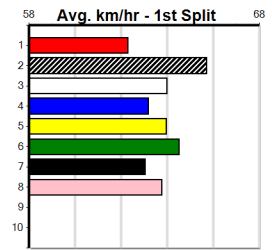

PADDY WANTS PATS (275+RANK)

Distance: 450m, Race Type: Grade 5, Total Prizemoney: $1,530
1st: $1,000, 2nd: $320, 3rd: $160, 4th: $50

SOLITARY FLAME (2) returned to form with a strong 22.23 win here and she is expected to lead throughout again. HUMMOCK (4) is down on his best form but he will find this easier and he can charge late. FREDDY DEEDS (3) can run a cheeky race

Watchdog Tips: 2 4 3 8 Bet: Win 2

IVERSON [5] One paced, may get buried back early, tested $16.00
BE Bitch Dec-19 Sire: MY REDEEMER Dam: MIRACLES HAPPEN
Trainer: Elizabeth Steel (Nullawarre North)
Winning Distances: < 300m (0) 300 - 399m (0) 400 - 499m (4) 500 - 599m (0) 600 - 699m (0) > 700m (0)
Winning Weights: 27.1(1) 28.1(1) 28.3(1) 29.0(1)
3rd (7) 28.7 600 MTG R11 03-Dec-23 35.54 35.20 4.75L LEKTRA TINSEL (35.20) 9.32 $15.00 X
5th (2) 28.5 650 WBL R4 14-Dec-23 38.38 37.79 9.00L VOICE OF THUNDER (37.79) Q/666 18.23 $46.70 S
5th (3) 28.7 600 MTG R7 17-Dec-23 35.44 35.12 4.50L SKYE MADE ME (35.12) 9.33 $13.00 X
4th (5) 28.7 600 MTG R5 31-Dec-23 35.86 35.22 9.50L LEKTRA TINSEL (35.22) 9.50 $26.00 X456
4th (3) 29.0 600 MTG R5 07-Jan-24 36.24 35.70 8.00L BEDROCK WILL (35.70) 9.37 $4.60 6
4th (3) 28.8 600 MTG R1 25-Feb-24 35.64 35.11 7.50L TIGGER'S RUN (35.11) 9.28 $31.00 X456
4th (5) 29.1 600 MTG R1 24-Mar-24 35.96 34.88 16.00 YOUR COLOUR ROOM (34.88) 9.19 $101.00 X345
8th (6) 28.9 450 WBL R8 08-Apr-24 26.02 25.51 7.00L STRESS TEST (25.54) M/888 7.04 $58.40 5
Last 3 wins NOT included above
1st (2) 28.1 450 WBL R5 13-Jun-22 26.21 25.61 0.025 TINKER JOY (26.21) M/543 6.91 $17.20 7
1st (8) 29.0 450 WBL R5 13-Sep-22 25.78 25.50 4.75L STORM RAPTOR (26.10) Q/332 6.91 $5.80 X67
1st (1) 28.3 450 WBL R8 12-Jun-23 25.70 25.31 1.00L CHESSMEN (25.77) M/222 6.85 $7.10 5

SOLITARY FLAME [5] Never headed in her 390m win here, suited again $2.60
DKBD Bitch Aug-21 Sire: HARD STYLE RICO Dam: FAUN FLAME
Trainer: Carol Jackson (Neilborough)
Winning Distances: < 300m (0) 300 - 399m (2) 400 - 499m (3) 500 - 599m (0) 600 - 699m (0) > 700m (0)
Winning Weights: 28.7(3) 28.9(2)
2nd (8) 28.7 390 SHP R8 04-Jan-24 22.26 22.10 2.25L CHAPPY'S GIRL (22.10) M/22 8.47 $7.70 T3-5
8th (3) 28.6 410 HOR R11 09-Jan-24 24.14 23.12 14.00 DIMORA CRUZ (23.20) M/78 10.67 $14.20 5
4th (4) 28.6 450 WBL R10 15-Jan-24 25.79 25.56 3.5L ZARA'S PRINCESS (25.56) M/422 6.69 $4.00 5
5th (4) 29.6 390 WBL R8 26-Feb-24 23.59 21.94 10.00 STRIKING HOLLY (22.91) S/65 9.26 $4.80 5
8th (3) 29.6 350 HVL R8 09-Mar-24 19.72 19.19 5.50L CRACKERJACK JET (19.35) S/7 6.69 $70.40 5H
7th (8) 29.7 450 WBL R8 11-Mar-24 26.04 25.48 8.50L FENTONS RISE (25.48) M/455 6.80 $5.40 5
1st (7) 28.9 390 WBL R11 08-Apr-24 22.23 22.23 3.75L INGA SALLY (22.48) M/11 8.63 $7.40 5
1st (3) 28.7 410 HOR R6 12-Apr-24 23.82 23.58 0.025 THAT'S RARE (23.82) M/22 10.57 $4.70 5
Last 3 wins NOT included above
1st (1) 28.7 425 BEN R2 26-Jul-23 24.36 24.12 4.00L ESPECIAL DIGGER (24.63) M/111 6.63 $1.80 T3-M
1st (7) 28.7 450 SHP R9 03-Aug-23 25.77 25.40 0.50L KNEW THAT (25.79) M/111 6.82 $4.90 T3-7
1st (7) 28.9 300 HVL R10 29-Dec-23 17.01 16.79 2.00L MR. MOANA (17.14) Q/4 3.97 $3.50 T3-6