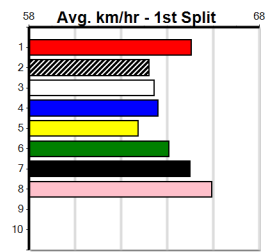

DOWNLOAD THE WATCHDOG APP (275+RANK)

Distance: 390m, Race Type: Grade 5, Total Prizemoney: $1,530
1st: $1,000, 2nd: $320, 3rd: $160, 4th: $50

FIERY DUEL (1) is drawn to hold the lead and he will get plenty of cover from the two early on.
INGA SALLY (8) is racing with great confidence at present and she will be in the firing line throughout. SQUIGGLY KING (2) just needs room early on

Watchdog Tips: 1 8 2 5 Bet: Win 1

FIERY DUEL [5] Drawn to lead, gets cover early on, go close $3.20
Owner(s): G Black
Sire: FERNANDO BALE Dam: IT'S A JEWEL
Trainer: Anita Gibbons (Lara)

SQUIGGLY KING [5] Prefer out wide but has good muster, threat $6.00
Owner(s): R Fisher
Sire: MEPUNGA BLAZER Dam: HEADSPACE
Trainer: Ronald Fisher (Lara)

CHESSMEN [5] Down on confidence, may find bother, tested $12.00
Owner(s): E Steel
Sire: MY REDEEMER Dam: MIRACLES HAPPEN
Trainer: Elizabeth Steel (Nullawarre North)

SAINT SHELL [5] Steady record here, draw is a worry, tough ask $14.00
Owner(s): P Byrne
Sire: TOMMY SHELBY Dam: MEPUNGA PRUE
Trainer: Narelle Byrne (Koroit)

BUILDIN' ROLLS [5] Hit or miss early, has the talent, keep safe $5.00
Owner(s): D Petersen
Sire: BERNARDO Dam: SOMEDAY LADY
Trainer: Darren Petersen (Rochester)

1

2

3

4

5