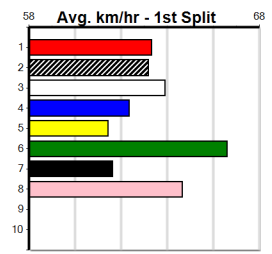

WOOD MOTORCYCLE & MOWER (275+RANK)

Distance: 390m, Race Type: Grade 6, Total Prizemoney: $1,530
1st: $1,000, 2nd: $320, 3rd: $160, 4th: $50

SEATS TWO (6) owns a slick 22.09 PB here and she will find this easier than her most recent racing. FUNKY FAUN (8) was far from disgraced here last week and she will be in the firing line throughout. RON'S MISTAKE (5) just needs luck early on.

Watchdog Tips: **6** **8** **5** **2** **Bet:** **Win 6**

SHOW OFF SARAH [6] **$7.00**

BD Bitch Sep-21 **Sire: ORSON ALLEN Dam: CELEBRITY**

Owner(s): D Keane **Trainer: Danielle Keane (Koroit)**

Winning Distances: < 300m (0) 300 - 399m (2) 400 - 499m (0) 500 - 599m (0) 600 - 699m (0) > 700m (0)

Winning Weights: 27.4(1) 28.3(1)

Rank	Age	Sex	Color	Track	Date	Time	Margin	1st/2nd (Time)	PIR	Checked	Comment	WR	Split 1	S/P	Grade	
8th	(4)	28.0	390	WBL	R9	29-Jan-24	23.18	22.10	11.00	BELAIR BRAE (22.47)	S/67	.	.	.	9.15	$25.30 6G
8th	(5)	28.6	390	WBL	R9	05-Feb-24	23.04	22.29	8.50L	LITTLE BREW (22.45)	M/88	.	.	.	8.93	$42.20 6G
8th	(5)	29.3	390	WBL	R10	12-Feb-24	23.35	22.41	14.00	MORAINÉ SOFIA (22.41)	M/88	.	.	.	9.10	$43.60 6G
6th	(4)	29.2	450	WBL	R7	19-Feb-24	26.69	25.66	15.00	FOREVER NED (25.66)	S/666	.	.	.	7.03	$35.50 6G
5th	(2)	29.1	390	WBL	R10	26-Feb-24	22.83	21.94	8.50L	SAINT MICK (22.25)	S/66	.	.	.	8.86	$79.00 6G
7th	(6)	28.8	390	WBL	R9	04-Mar-24	23.05	22.36	4.25L	MRS. ESHAY (22.76)	M/88	.	.	.	9.05	$47.80 6G
2nd	(2)	28.8	390	WBL	R7	11-Mar-24	22.67	22.17	1.00L	RUBY WREN (22.62)	M/12	.	.	.	8.92	$13.20 X67
3rd	(7)	28.8	400	GEL	R9	19-Mar-24	23.29	22.37	7.50L	DOLLAR SHORT (22.80)	S/43	.	.	.	8.80	$78.40 X67

Last 3 wins NOT included above

1st	(5)	27.4	390	WBL	R1	31-Jul-23	22.61	22.23	7.50L	JOLLY ROGER (23.10)	M/11	.	.	.	8.90	$1.80 M
1st	(2)	28.3	390	WBL	R4	07-Aug-23	22.83	22.19	0.75L	MY GIRL BROOKE (22.88)	M/42	.	.	.	9.01	$2.50 7

Box History

Bx	1st	2nd	3rd	4th	5th	6th	7th	8th
1			1	1	1	1	1	1
2	1	1	1		2	2	3	2
3				1	1			1
4				1		5	2	1
5	1					1		2
6						1	1	2
7			1	2				1
8			1			1	2	

Prize Best Starts Trk/Dts APM

$3930.00
22.61(5)-31/7/23
48-2-1-7
39-2-1-6
1202

OSCAR DEEDS [6] **$8.00**

BK Dog Mar-21 **Sire: BERNARDO Dam: BEAUT DEEDS**

Owner(s): G Anders **Trainer: Garry Anders (Koroit)**

Winning Distances: < 300m (0) 300 - 399m (2) 400 - 499m (0) 500 - 599m (0) 600 - 699m (0) > 700m (0)

Winning Weights: 32.2(1) 32.3(1)

Rank	Age	Sex	Color	Track	Date	Time	Margin	1st/2nd (Time)	PIR	Checked	Comment	WR	Split 1	S/P	Grade	
4th	(5)	30.4	400	MTG	R10	14-Jan-24	23.90	22.80	6.50L	PENSIVE FURY (23.45)		.	.	.	11.07	$12.00 6
7th	(2)	30.7	390	WBL	R9	22-Jan-24	22.98	22.34	8.00L	FOXY FAUN (22.45)	M/54	.	.	.	8.92	$22.70 6G
5th	(7)	30.7	390	WBL	R9	05-Feb-24	22.75	22.29	4.50L	LITTLE BREW (22.45)	M/45	.	.	.	8.78	$23.60 6G
5th	(2)	30.8	400	MTG	R10	15-Feb-24	24.23	23.24	13.00	COMPTON MINNIE (23.34)		.	.	.	11.24	$4.20 RW
6th	(3)	31.0	390	WBL	R9	19-Feb-24	22.85	22.26	8.50L	AEROPLANE LEXI (22.26)	M/56	.	.	.	8.98	$28.40 6G
8th	(4)	31.2	390	WBL	R9	04-Mar-24	23.31	22.36	8.00L	MRS. ESHAY (22.76)	M/57	.	.	.	8.90	$68.90 6G
6th	(8)	31.5	390	WBL	R10	26-Mar-24	23.16	22.28	10.00	CORTEZ BALE (22.46)	S/46	.	.	W	9.14	$116.60 6G
6th	(5)	31.7	390	WBL	R3	08-Apr-24	23.39	22.23	6.50L	ALDREN BALE (22.94)	S/56	.	.	.	9.07	$9.40 X67

Last 3 wins NOT included above

1st	(2)	32.2	305	MTG	R3	19-Feb-23	17.78	17.54	3.75L	SANTA BARBARA (18.05)	0	SAMP	.	.	5.89	$2.90 M
1st	(6)	32.3	390	WBL	R4	05-Jun-23	22.43	22.26	2.75L	GO GO DAISY (22.62)	Q/21	.	.	.	8.78	$4.00 7

Box History

Bx	1st	2nd	3rd	4th	5th	6th	7th	8th
1			1					
2	1			1	2	2	2	1
3						4	1	
4				1	2			1
5	1	2	1			1	1	
6	1	1	1	2				
7			1	1	1	4	1	1
8			2		1	1		

Prize Best Starts Trk/Dts APM

$4085.00
22.43(6)-5/6/23
43-2-2-7
26-1-2-3
685