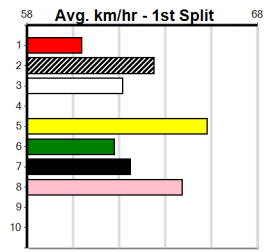

MATKO HIRE (275+RANK)

Distance: 390m, Race Type: Maiden, Total Prizemoney: $1,530
1st: $1,000, 2nd: $320, 3rd: $160, 4th: $50

NO STRINGS (3) has shown improvement in her past two and she gets her chance to break through. WAIRUA'S WAY (2) was far from disgraced last time and she can run a cheeky race. SOHO BUSTLIN' BY (7) has the speed to cross and lead.

Watchdog Tips: **3** **2** **7** **8** **Bet:** **Win 3**

Form Box	Wgt	Dist	Track	Date	Time	BON	Margin	1st/2nd (Time)	PIR	Checked	Comment	W/R	Split 1	S/P	Grade	
1	MR. BOOT BOOT [M] $12.00															
	Well beaten in all seven runs, prefer to watch															
	WBK Dog Apr-22 Sire: KEYBOW Dam: ALVIRA Trainer: John Frewin (Anakie)															
	Owner(s): J Farrugia															
	Winning Distances: < 300m (0) 300 - 399m (0) 400 - 499m (0) 500 - 599m (0) 600 - 699m (0) > 700m (0)															
	Winning Weights:															
	8th (2)	30.4	400	GEL	R2	05-Jan-24	24.14	22.19	20.00 POMMEL BOY (22.74)	S/88	.	VO	.	9.13	$19.90	M
	7th (4)	30.7	400	GEL	R2	16-Jan-24	24.45	22.30	24.00 KEN MASTERS (22.83)	S/75	.	.	.	9.13	$16.80	M
	7th (1)	31.2	400	GEL	R9	05-Feb-24	23.79	22.66	14.00 ORBIT BALE (22.85)	M/66	.	.	.	8.86	$31.20	M
	6th (2)	31.3	390	WBL	R2	12-Feb-24	23.52	22.41	8.50L MANA'S WAY (22.95)	M/76	.	.	.	9.41	$35.50	M
5th (4)	31.3	390	WBL	R2	19-Feb-24	23.42	22.26	8.00L PEPPERONI (22.87)	S/74	.	.	.	9.28	$63.80	M	
6th (7)	31.1	410	HOR	R1	05-Mar-24	24.51	22.89	19.00 BETSY ROSE (23.24)	S/66	.	VO	.	10.98	$46.50	M	
5th (5)	31.5	390	BAL	R2	21-Mar-24	23.36	22.01	11.00 BART'S CHOICE (22.63)	M/77	.	.	.	9.14	$17.70	M	
Last 3 wins NOT included above																
<table border="1"> <tr><td>Box</td><td>1st</td><td>2nd</td><td>3rd</td><td>4th</td><td>5th</td><td>6th</td><td>7th</td><td>8th</td></tr> <tr><td>1</td><td></td><td></td><td></td><td></td><td></td><td></td><td>1</td><td></td></tr> <tr><td>2</td><td></td><td></td><td></td><td></td><td></td><td>1</td><td></td><td>1</td></tr> <tr><td>3</td><td></td><td></td><td></td><td></td><td></td><td></td><td></td><td></td></tr> <tr><td>4</td><td></td><td></td><td></td><td></td><td>1</td><td></td><td></td><td>1</td></tr> <tr><td>5</td><td></td><td></td><td></td><td></td><td>1</td><td></td><td></td><td></td></tr> <tr><td>6</td><td></td><td></td><td></td><td></td><td></td><td></td><td></td><td></td></tr> <tr><td>7</td><td></td><td></td><td></td><td></td><td></td><td>1</td><td></td><td></td></tr> <tr><td>8</td><td></td><td></td><td></td><td></td><td></td><td></td><td></td><td></td></tr> <tr><td>Prize Best</td><td colspan="7"></td><td>$0.00</td><td></td></tr> <tr><td>Starts</td><td colspan="7"></td><td>NBT</td><td></td></tr> <tr><td>Trk/Dts</td><td colspan="7"></td><td>7-0-0-0</td><td></td></tr> <tr><td>APM</td><td colspan="7"></td><td>2-0-0-0</td><td>0</td></tr> </table>																

2	WAIRUA'S WAY (NSW)[M] $6.00															
	Far from disgraced last time, danger with luck															
	DKF Bitch Jun-22 Sire: FEDERAL MORGAN Dam: NANA'S HABIT Trainer: Danielle Keane (Koroit)															
	Owner(s): D Keane															
	Winning Distances: < 300m (0) 300 - 399m (0) 400 - 499m (0) 500 - 599m (0) 600 - 699m (0) > 700m (0)															
	Winning Weights:															
	2nd (1)	27.0	305	MTG	R2	04-Jan-24	18.03	17.66	4.25L HERE FOR GLORY (17.73)	.	.	.	.	5.79	$2.30	M
	4th (6)	27.1	400	MTG	R2	14-Jan-24	23.59	22.80	9.00L WILD STAR (22.98)	.	.	.	.	10.99	$51.00	XM6
	4th (1)	27.4	305	MTG	R2	21-Jan-24	18.20	17.49	6.50L LEKTRA ABBI (17.73)	.	.	.	.	5.81	$2.40	M
	4th (7)	27.4	390	WBL	R1	12-Feb-24	23.64	22.41	9.50L AINTREE RAMBLER (23.00)	M/64	.	.	.	9.24	$7.00	M
7th (8)	27.6	390	WBL	R1	19-Feb-24	23.77	22.26	13.00 POSIE YOU PEST (22.87)	S/57	.	.	.	8.92	$14.40	M	
7th (5)	27.5	390	WBL	R3	26-Feb-24	23.53	21.94	14.00 RUBY WREN (22.61)	M/87	.	.	.	9.25	$18.10	M	
5= (1)	27.6	390	WBL	R1	04-Mar-24	23.04	22.36	3.5L LEKTRA REMI (22.81)	M/33	.	.	.	8.76	$14.40	M	
3rd (2)	27.8	390	WBL	R2	01-Apr-24	23.00	22.07	9.50L LAMIA FAWN (22.36)	M/33	.	.	.	8.90	$9.20	M	
Last 3 wins NOT included above																
<table border="1"> <tr><td>Box</td><td>1st</td><td>2nd</td><td>3rd</td><td>4th</td><td>5th</td><td>6th</td><td>7th</td><td>8th</td></tr> <tr><td>1</td><td></td><td>1</td><td></td><td>1</td><td>2</td><td></td><td></td><td></td></tr> <tr><td>2</td><td></td><td></td><td>1</td><td></td><td>1</td><td></td><td></td><td></td></tr> <tr><td>3</td><td></td><td></td><td></td><td></td><td></td><td></td><td></td><td></td></tr> <tr><td>4</td><td>1</td><td></td><td></td><td></td><td></td><td>1</td><td></td><td></td></tr> <tr><td>5</td><td></td><td></td><td></td><td></td><td></td><td></td><td></td><td>1</td></tr> <tr><td>6</td><td></td><td></td><td></td><td>1</td><td></td><td></td><td></td><td></td></tr> <tr><td>7</td><td></td><td></td><td></td><td>1</td><td></td><td></td><td></td><td></td></tr> <tr><td>8</td><td></td><td></td><td></td><td></td><td></td><td></td><td></td><td>1</td></tr> <tr><td>Prize Best</td><td colspan="7"></td><td>$670.00</td><td></td></tr> <tr><td>Starts</td><td colspan="7"></td><td>NBT</td><td></td></tr> <tr><td>Trk/Dts</td><td colspan="7"></td><td>12-0-2-1</td><td></td></tr> <tr><td>APM</td><td colspan="7"></td><td>5-0-0-1</td><td>476</td></tr> </table>