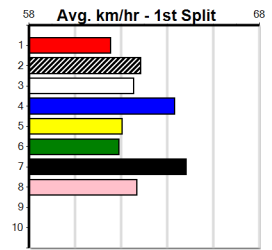

CASSIGN DESIGN (275+RANK)

Distance: 390m, Race Type: Grade 7, Total Prizemoney: $1,530
1st: $1,000, 2nd: $320, 3rd: $160, 4th: $50

GIVE ME LOVE (2) has had little luck since her maiden win here and she can make amends today.
HANDY MOLONE (5) has been placed in two of four here and he can settle on the speed. ARKA GLIMMER (7) can run a cheeky race.

Watchdog Tips: 2 5 7 8 Bet: Win 2

INGA ANDIE [7] Needs to lead, flat patch mid race, tough ask $14.00
BK Bitch Apr-21 Sire: HOOKED ON SCOTCH Dam: MISS SHIEKA
Trainer: Vito Inguanti (Gnotuk)
Winning Distances: < 300m (0) 300 - 399m (1) 400 - 499m (0) 500 - 599m (0) 600 - 699m (0) > 700m (0)
Winning Weights: 27.1(1)
7th (5) 26.6 390 WBL R4 19-Feb-24 23.59 22.26 14.00 SAINT MICK (22.65) M/67 . . . V5 . . . 9.01 $86.20 7
5th (2) 26.8 390 WBL R4 26-Feb-24 22.96 21.94 11.00 BUN UNDERCURRENT M/45 . . . . . 9.08 $84.10 7
4th (3) 26.7 390 WBL R4 04-Mar-24 23.09 22.36 3.25L SUPER SORT (22.86) M/56 . . . . . 8.94 $31.50 7
5th (2) 27.1 450 WBL R5 11-Mar-24 26.00 25.48 2.75L FARNHAM BALE (25.82) Q/343 . . . . . 6.89 $59.60 X67
5th (8) 26.9 460 GEL R7 18-Mar-24 26.95 26.01 12.00 JIMMY THE PUMPER (26.17) M/765 . . . . . 6.81 $94.40 X67
4th (6) 26.5 390 BAL R9 21-Mar-24 22.95 22.01 8.00 ARTORIAS BALE (22.39) M/76 . . . . . 8.90 $45.80 7
6th (6) 26.3 390 WBL R9 01-Apr-24 23.47 22.07 13.00 INGA SALLY (22.60) Q/77 . . . . . 9.22 $27.60 X67
7th (6) 25.8 390 WBL R3 08-Apr-24 23.49 22.23 8.00 ALDREN BALE (22.94) Q/77 . . . . . 9.46 $17.10 X67
Last 3 wins NOT included above
1st (8) 27.1 390 WBL R1 02-Jan-24 22.59 22.01 1.5L ASTON COLETTE (22.68) Q/11 . . . SW . . . 8.65 $26.70 M
Prize Best $1500.00
Starts 22.59(8)-2/1/24
Trk/Dts 28-1-1-0
APM 22-1-1-0 834

GIVE ME LOVE [7] No luck in her past two, can atone, go close $2.80
BK Bitch Dec-21 Sire: COSMIC CHIEF Dam: MISS HEART
Trainer: Michael Niele (Berringa)
Winning Distances: < 300m (0) 300 - 399m (1) 400 - 499m (0) 500 - 599m (0) 600 - 699m (0) > 700m (0)
Winning Weights: 24.9(1)
2nd (5) 25.0 300 HVL R2 24-Jan-24 17.04 16.66 2.50L OUT OF CHARGE (16.87) M/2 . . . . . 3.99 $43.30 M
8th (6) 25.0 300 HVL R2 31-Jan-24 17.66 16.87 8.50L NO CHARGE (17.09) M/7 . . . . . 4.02 $8.50 M
5th (6) 25.0 300 HVL R2 07-Feb-24 17.65 16.96 2.50L WHO YOU KISSIN' (17.49) M/1 . . . . . 3.92 $4.60 M
3rd (3) 24.9 350 HVL R2 14-Feb-24 20.13 19.74 3.5L SANDY'S LUNAR (19.90) M/3 . . . . . 6.78 $6.90 M
8th (8) 25.2 400 GEL R9 20-Feb-24 23.79 22.58 16.00 BAKIS BALE (22.72) M/87 . . . . . 8.96 $33.60 T3-M
1st (3) 24.9 390 WBL R2 04-Mar-24 22.84 22.36 1.5L SAINT RAINE (22.95) Q/11 . . . SW . . . 8.68 $11.40 M
8th (8) 25.0 300 HVL R9 08-Mar-24 17.42 16.71 8.00L GLASS FLUTE (16.86) Q/4 . . . . . 3.99 $19.30 T3-7
6th (6) 24.7 400 GEL R11 18-Mar-24 23.79 22.63 9.00L ROCKET SUSIE (23.18) M/55 . . . . . 9.00 $8.70 X67
Last 3 wins NOT included above
Prize Best $1640.00
Starts 22.84(3)-4/3/24
Trk/Dts 14-1-1-2
APM 1-1-0-0 1216