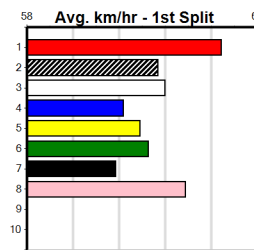

EDWARDS ELECTRICAL (275+RANK)

Distance: 450m, Race Type: Grade 7, Total Prizemoney: $1,530
1st: $1,000, 2nd: $320, 3rd: $160, 4th: $50

ZIPPING CITINO (7) should have enough pace to cross through the bend and she will find this easier than her recent racing. BELLA SUPREME (8) is a consistent type and she is nearing another win. LEKTRA REMI (1) should be prominent throughout.

Watchdog Tips: **7** **8** **1** **6** **Bet:** **Box Trifecta 1,6,7,8 ($10 for 41.67%)**

1

LEKTRA REMI [7] **Drawn to be on the pace throughout, threat** **$3.40**

WBK Bitch Apr-22 Sire: FERNANDO BALE Dam: LEKTRA PERRY Trainer: Philip Lenehan (Toolong)

Owner(s): P Lenehan
Winning Distances: < 300m (0) 300 - 399m (1) 400 - 499m (0) 500 - 599m (0) 600 - 699m (0) > 700m (0)
Winning Weights: 23.8(1)

7th (8)	23.8	450	WBL	R2	22-Feb-24	26.90	25.25	18.00	LEGETT BALE (25.69)	M/247	. . . . .	6.83	$8.60	MH
1st (8)	23.8	390	WBL	R1	04-Mar-24	22.81	22.36	0.75L	MOON STROLLER (22.86)	M/21	. . . . .	8.75	$3.20	M
2nd (6)	23.7	450	WBL	R5	11-Mar-24	25.86	25.48	0.75L	FARNHAM BALE (25.82)	Q/211	. . . . .	6.66	$3.80	X67
2nd (7)	23.9	512	MTG	R4	17-Mar-24	30.30	29.49	5.00L	ASTON REIMS (29.95)	0	. . . . .	4.55	$4.20	XM6
5th (4)	23.4	512	MTG	R8	21-Mar-24	30.63	29.65	9.50L	LEKTRA LYANNA (29.99)	. . . . .	. . . . .	4.51	$5.50	RWH
7th (3)	23.0	512	MTG	R5	28-Mar-24	30.80	30.07	7.50L	SWEET LYNETTE (30.28)	. . . . .	. . . . .	4.57	$10.00	RWF
5th (8)	23.1	450	WBL	R6	04-Apr-24	26.20	24.72	10.00	PASSING (25.52)	M/244	. . . . .	6.76	$46.50	X67H
6th (4)	22.8	410	HOR	R5	12-Apr-24	24.23	23.58	9.50L	PATRIOT JAMES (23.58)	M/67	. . . . .	10.76	$36.80	X67

Last 3 wins NOT included above

Bx	1st	2nd	3rd	4th	5th	6th	7th	8th
1								
2								
3								1
4					1	1		
5		1						
6		1						
7		1						
8	1				1			1

Prize Best	$1950.00
Starts	NBT
Trk/Dts	9-1-3-0
APM	3-0-1-0
	1574

2

GOSSIPS [7] **Needs to lead, flat patch mid race, tested** **$12.00**

BE Dog Oct-21 Sire: DROOPYS MALDINI Dam: ONE STEP AHEAD Trainer: Craig Treherne (Lara)

Owner(s): C Treherne
Winning Distances: < 300m (0) 300 - 399m (1) 400 - 499m (0) 500 - 599m (0) 600 - 699m (0) > 700m (0)
Winning Weights: 34.6(1)

6th (2)	34.4	425	BEN	R10	17-Nov-23	24.56	23.64	9.00L	CATCH MY DRIFT (23.94)	M/356	. . . . .	6.58	$18.90	7
7th (3)	34.1	450	BAL	R7	25-Nov-23	26.21	25.67	8.00L	NIZHONI (25.68)	Q/235	. . . . .	6.73	$11.70	X67
6th (7)	34.6	390	BAL	R9	02-Dec-23	23.35	22.44	9.50L	SPICY DYNAMIC (22.71)	M/76	. . . . .	8.89	$3.60	X67
8th (3)	34.6	350	HVL	R3	29-Dec-23	20.05	19.35	5.50L	SPARKLING ROSE (19.69)	S/5	. . . . .	6.79	$6.60	T3-7
4th (2)	34.6	400	GEL	R4	23-Jan-24	23.11	22.51	4.00L	MCINTOSH GRANGE (22.84)	M/22	. . . . .	8.54	$2.10	T3-7
7th (5)	35.0	400	GEL	R10	18-Mar-24	23.92	22.63	15.00	NOT FORGIVEN (22.89)	M/77	. . . . .	8.87	$3.30	X67
3rd (3)	34.8	450	WBL	R5	01-Apr-24	26.24	25.10	6.00L	CLOUDY WREN (25.83)	M/333	. . . . .	6.77	$9.00	7
5th (2)	34.3	390	BAL	R9	08-Apr-24	23.06	22.25	8.00L	RIVERDALE CLYDE (22.52)	M/77	. . . . .	9.00	$7.10	T3-7

Last 3 wins NOT included above

Bx	1st	2nd	3rd	4th	5th	6th	7th	8th
1								
2		1		1	1	1		
3	1		2			1	1	1
4		2	1	1	1			
5								1
6			1					
7						1		
8								

Prize Best	$2920.00
Starts	NBT
Trk/Dts	20-1-3-3
APM	1-0-0-1
	906