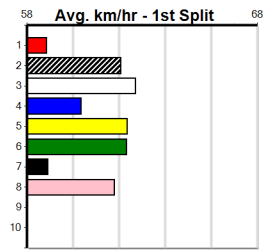

SPORTSBET GREEN TICKS (275+RANK)

Distance: 390m, Race Type: Maiden, Total Prizemoney: $1,530
1st: $1,000, 2nd: $320, 3rd: $160, 4th: $50

MOONLIGHT ANNIE (7) recently trialled here in solid fashion and she is expected to race well fresh.
MISS FIXATED (8) was far from disgraced here two runs back and she is drawn to get every chance. NAILED IT (6) will be better for the run on debut.

Watchdog Tips: 7 8 6 5 Bet: Box Trifecta 5,6,7,8 ($10 for 41.67%)

HEART OF DARTS [M] Steady to date, draw may help, place claims $6.00
BKW Bitch Jan-22 Sire: FARLEY TURBO Dam: PRINCESS MARJEN
Owner(s): BELLE ZAC AND CHARLIE (SYN), M Tabb, S Tabb
Trainer: Mathew Tabb (Lara)

SETH SONIC [M] Yet to impress, may get crowded early, place best $9.00
WBK Dog Apr-22 Sire: KEYBOW Dam: ALVIRA
Owner(s): J Farrugia
Trainer: Marcus Lloyd (Anakie)

SOHO SALTY ROM [M] Well beaten in all three runs, look to others $12.00
F Dog Aug-21 Sire: AUSSIE INFRARED Dam: SOHO SINDERELLA
Owner(s): SO LUCKY (SYN), S O'Brien, M Davison
Trainer: Michael Davison (Talbot)

THAI ROCKET [M] Struggled in all five runs, prefer to watch again $14.00
BK Dog Feb-22 Sire: ZIPPING GARTH Dam: INDULGE
Owner(s): S Randle
Trainer: Kathrynne Tabb (Lara)

QUEEN SHAKA [M] No luck on debut, can atone, must respect $7.50
BD Bitch Jul-22 Sire: FERAL FRANKY Dam: GAZER BALE
Owner(s): M Bewley
Trainer: Debbie Bewley (Pentland Hills)

1

2

3

4

5