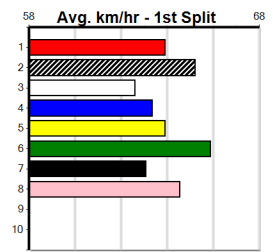

WARRNAMBOOL FENCING SPECIALISTS

Distance: 390m, Race Type: Grade 5, Total Prizemoney: $1,530
1st: $1,000, 2nd: $320, 3rd: $160, 4th: $50

MORAINE CHLOE (2) will find this easier than her most recent racing and she can assume control before the bend. HOT ROD CHARLIE (4) has been placed in two of his past three and he will be strong in the run home. CARLETON STORY (6) has early speed.

Watchdog Tips: 2 4 6 8 Bet: Win 2

CHASING JIMMY [5] Beaten in his past two, needs to lead, risky $10.00
Owner(s): E Steel
Winning Distances: < 300m (0) 300 - 399m (4) 400 - 499m (1) 500 - 599m (0) 600 - 699m (0) > 700m (0)
Box History table and Prize Best Starts table included.

MORAINE CHLOE [5] Drops in class, can pounce on the arm, yes $3.40
Owner(s): MORAINE (SYN), G Judd, S Judd
Winning Distances: < 300m (0) 300 - 399m (6) 400 - 499m (1) 500 - 599m (0) 600 - 699m (0) > 700m (0)
Box History table and Prize Best Starts table included.

ROWGLIFFE RUSLIE [5] *** SCRATCHED *** $8.00
Owner(s): R Edwards
Winning Distances: < 300m (0) 300 - 399m (0) 400 - 499m (3) 500 - 599m (0) 600 - 699m (0) > 700m (0)
Box History table and Prize Best Starts table included.

HOT ROD CHARLIE [5] Placed in two of his past three, main danger $3.60
Owner(s): M Keane
Winning Distances: < 300m (0) 300 - 399m (0) 400 - 499m (4) 500 - 599m (0) 600 - 699m (0) > 700m (0)
Box History table and Prize Best Starts table included.

DR. CARLSON [5] Tough draw but has good muster, place $7.50
Owner(s): S Hose
Winning Distances: < 300m (0) 300 - 399m (3) 400 - 499m (4) 500 - 599m (0) 600 - 699m (0) > 700m (0)
Box History table and Prize Best Starts table included.