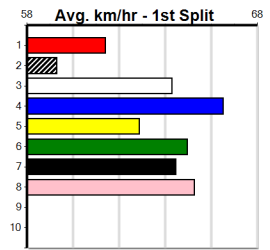

Owner(s):

Trainer:

Winning Distances: < 300m (0) 300 - 399m (0) 400 - 499m (0) 500 - 599m (0) 600 - 699m (0) > 700m (0)

Winning Weights:

Box History

EDWARDS ELECTRICAL (275+RANK)

Distance: 450m, Race Type: Grade 7, Total Prizemoney: \$1,530
1st: \$1,000, 2nd: \$320, 3rd: \$160, 4th: \$50