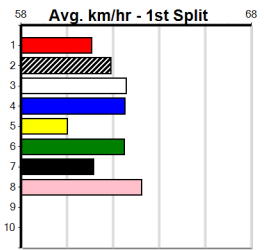

NATIONAL GREYHOUND ADOPTION MONTH

1

2:47PM

(VIC time)

Distance: 390m, Race Type: Maiden, Total Prizemoney: $1,530
1st: $1,000, 2nd: $320, 3rd: $160, 4th: $50

Watchdog Tips: ☐ ☐ ☐ ☐ ☐ **Bet:** ☐

Form Box Wgt Dist Track Date Time BON Margin 1st/2nd (Time) PIR Checked Comment WR Split 1 S/P Grade

HOOK IN (SA)[M]
BE Bitch Apr-22 Sire: HOOKED ON SCOTCH Dam: OAKVALE THRILL Trainer: Yaakov Rishon (Warrnambool)
Owner(s): Y Rishon
Winning Distances: < 300m (0) 300 - 399m (0) 400 - 499m (0) 500 - 599m (0) 600 - 699m (0) > 700m (0)
Winning Weights:

8th (8)	27.3	390	WBL	R1	07-Feb-24	23.36	21.78	17.00	LET'S WIN OLLIE (22.21)	M/88	.	V5	.	9.24	$56.40	M
7th (5)	27.7	390	WBL	R2	04-Mar-24	23.60	22.36	11.00	GIVE ME LOVE (22.84)	M/67	.	.	.	9.25	$10.30	M
8th (3)	27.8	400	GEL	R3	18-Mar-24	23.83	22.63	14.00	FANCY KIAARN (22.92)	M/88	.	V0	.	9.00	$82.50	M
3rd (3)	28.4	390	WBL	R1	08-Apr-24	23.16	22.23	7.00L	DAPHNEE'S GOLD (22.69)	Q/12	.	.	.	8.89	$57.90	M
8th (6)	27.7	390	WBL	R2	15-Apr-24	23.56	22.46	16.00	PIXIE TRIXIE (22.46)	Q/88	.	.	.	9.49	$20.50	M

Box History

Bx	1st	2nd	3rd	4th	5th	6th	7th	8th
1								
2								
3			1					1
4								
5							1	
6								1
7								
8								1

Prize Best $160.00 NBT
Starts 5-0-0-1
Trk/Dts 4-0-0-1
APM 160

Last 3 wins NOT included above

ASTON MURPHY [M]
BK Dog Mar-22 Sire: ASTON DEE BEE Dam: ASTON CHELSEA Trainer: Glenn Campbell (Anakie)
Owner(s): R Borda
Winning Distances: < 300m (0) 300 - 399m (0) 400 - 499m (0) 500 - 599m (0) 600 - 699m (0) > 700m (0)
Winning Weights:

4th (4)	30.7	400	MAT	R3	30-Nov-23	23.53	22.34	11.00	KING AUSSIE (22.77)	243	243	.	.	5.51	$1.60	MH
8th (4)	28.9	410	HOR	R1	30-Jan-24	24.78	22.92	21.00	BLOCK A BABE (23.37)	M/88	.	.	.	11.02	$6.80	M
6th (2)	29.5	390	WBL	R2	05-Feb-24	23.42	22.29	5.50L	NURSE ROSIE (23.07)	S/87	.	.	.	9.27	$5.20	M
8th (2)	29.5	410	HOR	R1	09-Feb-24	24.97	23.22	19.00	STARLIGHT JEWEL (23.67)	M/88	.	.	.	11.35	$25.30	M
6th (5)	29.7	390	WBL	R2	19-Feb-24	23.56	22.26	10.00	PEPPERONI (22.87)	M/46	.	.	.	9.07	$30.50	M
7th (4)	30.3	390	BAL	R10	04-Mar-24	23.08	22.11	4.75L	FASCINATE LACEY (22.76)	M/76	.	.	.	9.05	$64.10	T3-M

Box History

Bx	1st	2nd	3rd	4th	5th	6th	7th	8th
1								
2						1		1
3								
4				1			1	1
5						1		
6								
7								
8								

Prize Best $100.00 NBT
Starts 6-0-0-0
Trk/Dts 2-0-0-0
APM 40

Last 3 wins NOT included above