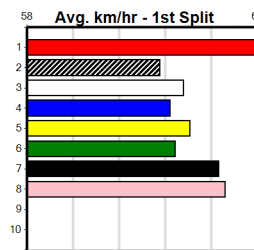

CASSIGN DESIGN (275+ RANK)

Distance: 390m, Race Type: Grade 5, Total Prizemoney: $1,530
1st: $1,000, 2nd: $320, 3rd: $160, 4th: $50

Watchdog Tips: [ ] [ ] [ ] [ ] Bet: [ ]

LEKTRA TONY [5]
F Dog Apr-22 Sire: HOUDINI BOY Dam: LEKTRA JENA
Owner(s): P Lenehan
Trainer: Philip Lenehan (Toolong)
Winning Distances: < 300m (0) 300 - 399m (2) 400 - 499m (3) 500 - 599m (0) 600 - 699m (0) > 700m (0)
Winning Weights: 30.0(1) 30.1(1) 30.5(1) 30.8(2)
Race results table with columns: Rank, Dog, Date, Time, BON, Margin, 1st/2nd (Time), PIR, Checked, Comment, W/R, Split 1, S/P, Grade.

KOUTAKI [5]
BE Dog Dec-20 Sire: BERNARDO Dam: SOMEDAY LADY
Owner(s): M Roberts
Trainer: Christian Roberts (Terang)
Winning Distances: < 300m (0) 300 - 399m (5) 400 - 499m (0) 500 - 599m (0) 600 - 699m (0) > 700m (0)
Winning Weights: 31.3(1) 31.6(1) 31.8(1) 31.9(1) 33.4(1)
Race results table with columns: Rank, Dog, Date, Time, BON, Margin, 1st/2nd (Time), PIR, Checked, Comment, W/R, Split 1, S/P, Grade.

INGA SALLY [5]
BK Bitch Apr-21 Sire: HOOKED ON SCOTCH Dam: MISS SHIEKA
Owner(s): P Inguanti
Trainer: Peter Inguanti (Camperdown)
Winning Distances: < 300m (0) 300 - 399m (3) 400 - 499m (0) 500 - 599m (0) 600 - 699m (0) > 700m (0)
Winning Weights: 26.6(1) 26.9(1) 27.1(1)
Race results table with columns: Rank, Dog, Date, Time, BON, Margin, 1st/2nd (Time), PIR, Checked, Comment, W/R, Split 1, S/P, Grade.

LUCY DEEDS [5]
BK Bitch Mar-21 Sire: BERNARDO Dam: BEAUT DEEDS
Owner(s): G Anders
Trainer: Vicki Anders (Koroit)
Winning Distances: < 300m (0) 300 - 399m (4) 400 - 499m (0) 500 - 599m (0) 600 - 699m (0) > 700m (0)
Winning Weights: 26.5(2) 27.0(2)
Race results table with columns: Rank, Dog, Date, Time, BON, Margin, 1st/2nd (Time), PIR, Checked, Comment, W/R, Split 1, S/P, Grade.

BALLOON HEAD (NSW)[5]
BK Dog Apr-21 Sire: ASTON DEE BEE Dam: NO SPARKLE LEICA
Owner(s): M Roberts
Trainer: Christian Roberts (Terang)
Winning Distances: < 300m (0) 300 - 399m (2) 400 - 499m (1) 500 - 599m (0) 600 - 699m (0) > 700m (0)
Winning Weights: 34.0(1) 34.7(2)
Race results table with columns: Rank, Dog, Date, Time, BON, Margin, 1st/2nd (Time), PIR, Checked, Comment, W/R, Split 1, S/P, Grade.

1

2

3

4

5