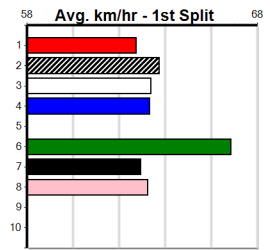

WANNON FUNCTION CENTRE (275+ RANK)

Distance: 450m, Race Type: Grade 6, Total Prizemoney: $1,530
1st: $1,000, 2nd: $320, 3rd: $160, 4th: $50

Watchdog Tips: [ ] [ ] [ ] [ ] Bet: [ ]

Table with columns: Form Box, Wgt, Dist, Track, Date, Time, BON, Margin, 1st/2nd (Time), PIR, Checked, Comment, W/R, Split 1, S/P, Grade

Cloudy Wren [6]
BD Bitch Mar-22 Sire: TOMMY SHELBY Dam: IVY WREN
Owner(s): S Bruce
Trainer: Stephen Bruce (Warrnambool)
Winning Distances: < 300m (0) 300 - 399m (0) 400 - 499m (2) 500 - 599m (0) 600 - 699m (0) > 700m (0)
Winning Weights: 28.3(2)
Race results table with columns: Rank, Wgt, Dist, Track, Date, Time, BON, Margin, 1st/2nd (Time), PIR, Checked, Comment, W/R, Split 1, S/P, Grade, Prize, Best Starts, Trk/Dts, APM

Our Illusionist [6]
BK Dog Feb-22 Sire: HOUDINI BOY Dam: ELUSIVE ANAKE
Owner(s): Ablett Simons (SYN), D Ablett, R Simons
Trainer: Mark Johnson (Ross Creek)
Winning Distances: < 300m (0) 300 - 399m (0) 400 - 499m (2) 500 - 599m (0) 600 - 699m (0) > 700m (0)
Winning Weights: 32.0(2)
Race results table with columns: Rank, Wgt, Dist, Track, Date, Time, BON, Margin, 1st/2nd (Time), PIR, Checked, Comment, W/R, Split 1, S/P, Grade, Prize, Best Starts, Trk/Dts, APM

Flying Hot [6]
BK Dog Oct-21 Sire: MY REDEEMER Dam: MISS CAITLYN
Owner(s): M Roberts
Trainer: Christian Roberts (Terang)
Winning Distances: < 300m (0) 300 - 399m (0) 400 - 499m (1) 500 - 599m (1) 600 - 699m (0) > 700m (0)
Winning Weights: 32.6(1) 33.4(1)
Race results table with columns: Rank, Wgt, Dist, Track, Date, Time, BON, Margin, 1st/2nd (Time), PIR, Checked, Comment, W/R, Split 1, S/P, Grade, Prize, Best Starts, Trk/Dts, APM

Frankly Fever [6]
BD Dog Mar-22 Sire: FERAL FRANKY Dam: RAINE ALLEN
Owner(s): R Frendo
Trainer: Rita Gatt (Bannockburn)
Winning Distances: < 300m (0) 300 - 399m (0) 400 - 499m (2) 500 - 599m (0) 600 - 699m (0) > 700m (0)
Winning Weights: 30.3(1) 30.5(1)
Race results table with columns: Rank, Wgt, Dist, Track, Date, Time, BON, Margin, 1st/2nd (Time), PIR, Checked, Comment, W/R, Split 1, S/P, Grade, Prize, Best Starts, Trk/Dts, APM

*** VACANT BOX ***
Sire: Dam:
Owner(s):
Trainer:
Winning Distances: < 300m (0) 300 - 399m (0) 400 - 499m (0) 500 - 599m (0) 600 - 699m (0) > 700m (0)
Winning Weights:
Box History