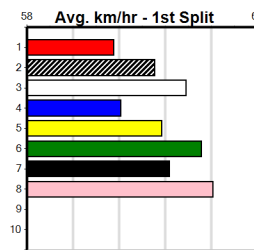

WOOD MOTORCYCLE & MOWER (275+ RANK)

Distance: 450m, Race Type: Grade 5, Total Prizemoney: $1,530
1st: $1,000, 2nd: $320, 3rd: $160, 4th: $50

Watchdog Tips:

Bet:

Form	Box	Wgt	Dist	Track	Date	Time	BON	Margin	1st/2nd (Time)	PIR	Checked	Comment	WR	Split 1	S/P	Grade

ELARA BALE (NSW)[5]

BK Bitch Jan-22 Sire: FERAL FRANKY Dam: DYNA DANNA
Owner(s): B Wheeler
Winning Distances: < 300m (0) 300 - 399m (0) 400 - 499m (3) 500 - 599m (0) 600 - 699m (0) > 700m (0)
Winning Weights: 26.2(3)

6th (8)	26.6	410	HOR	R10	05-Mar-24	23.59	22.89	9.50L	MISS HAZEL (22.95)	S/66	.	.	.	10.63	$16.80	5
4th (1)	26.9	425	BEN	R2	16-Mar-24	24.26	23.61	8.00L	GOLD SCOTCH (23.71)	S/755	.	.	.	6.69	$15.80	RW
4th (2)	27.0	435	SLE	R12	24-Mar-24	25.15	24.39	9.00L	TAHONTA (24.54)	S/533	.	.	.	5.48	$7.90	5
6th (2)	27.2	435	SLE	R5	31-Mar-24	25.27	24.45	10.00	BIG TIMBER (24.58)	M/776	.	.	.	5.52	$11.10	5
6th (5)	27.3	435	SLE	R4	07-Apr-24	25.25	24.50	9.50L	WHISKY NINJA (24.61)	M/555	.	.	.	5.46	$8.20	5
3rd (6)	27.3	450	BAL	R8	15-Apr-24	25.84	25.49	1.25L	SHOWGIRL SHIRLEY (25.76)	S/632	.	.	.	6.86	$4.70	T3-5
4th (5)	26.7	410	HOR	R12	19-Apr-24	23.98	23.40	4.50L	SEATS TWO (23.67)	M/55	.	.	.	10.86	$2.70	T3-5
4th (3)	27.0	450	BAL	R8	22-Apr-24	26.00	25.46	7.50L	WHERE IS HE (25.48)	M/784	.	.	.	6.90	$7.60	T3-5

Last 3 wins NOT included above

1st (8)	26.2	450	WBL	R1	29-Jan-24	25.86	25.58	6.50L	WALKING TORA (26.31)	Q/311	.	.	.	6.81	$1.60	M
1st (4)	26.2	400	WGL	R10	15-Feb-24	22.75	22.72	1.25L	NO CHARGE (22.84)	M/22	.	.	.	8.61	$3.50	T3-7
1st (5)	26.2	450	TRA	R5	19-Feb-24	25.33	25.33	2.75L	HUNTER MCCRAE (25.52)	M/221	.	.	.	6.65	$2.90	T3-RW

Trainer: Robert Camilleri (Lara)

Box History

Bx	1st	2nd	3rd	4th	5th	6th	7th	8th
1			1					
2				2		1		
3				1				
4	1							
5	1		1	1				
6		1	2					
7								
8	1				1	1		

Prize Best Starts Trk/Dts APM: $4605.00, 25.86(8)-29/1/24, 17-3-1-4, 1-1-0-0, 2881