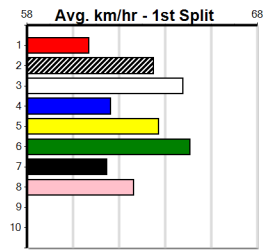

4

3:47PM

(VIC time)

Distance: 390m, Race Type: Grade 7, Total Prizemoney: $1,530
1st: $1,000, 2nd: $320, 3rd: $160, 4th: $50

Watchdog Tips:

Bet:

Table with columns: Form Box, Wgt, Dist, Track, Date, Time, BON, Margin, 1st/2nd (Time), PIR, Checked, Comment, WR, Split 1, S/P, Grade

SASSY RICO [7]
BK Bitch Aug-21
Sire: HARD STYLE RICO Dam: SASSY RIOT
Owner(s): D Harvey
Trainer: Daniel Harvey (Melton Sth)
Winning Distances: < 300m (0) 300 - 399m (0) 400 - 499m (1) 500 - 599m (0) 600 - 699m (0) > 700m (0)
Winning Weights: 26.4(1)
Race results table with columns: Rank, Box, Wgt, Dist, Track, Date, Time, BON, Margin, 1st/2nd (Time), PIR, Checked, Comment, WR, Split 1, S/P, Grade

Box History table for Sassy Rico
Prize Best Starts Trk/Dts APM

AGGREGATE [7]
BK Dog Feb-22
Sire: SUPERIOR PANAMA Dam: IT'S A FLING
Owner(s): G Black
Trainer: Anita Gibbons (Lara) ENG HOR 2024-04-26
Winning Distances: < 300m (0) 300 - 399m (0) 400 - 499m (1) 500 - 599m (0) 600 - 699m (0) > 700m (0)
Winning Weights: 31.0(1)
Race results table with columns: Rank, Box, Wgt, Dist, Track, Date, Time, BON, Margin, 1st/2nd (Time), PIR, Checked, Comment, WR, Split 1, S/P, Grade

Box History table for Aggregate
Prize Best Starts Trk/Dts APM

ARKA GLIMMER [7]
BK Bitch Aug-21
Sire: BARCIA BALE Dam: GOOD GIRL SANDY
Owner(s): S Baulch
Trainer: Rachel Baulch (Mortlake)
Winning Distances: < 300m (0) 300 - 399m (0) 400 - 499m (1) 500 - 599m (0) 600 - 699m (0) > 700m (0)
Winning Weights: 27.9(1)
Race results table with columns: Rank, Box, Wgt, Dist, Track, Date, Time, BON, Margin, 1st/2nd (Time), PIR, Checked, Comment, WR, Split 1, S/P, Grade

Box History table for Arka Glimmer
Prize Best Starts Trk/Dts APM

INGA ANDIE [7]
BK Bitch Apr-21
Sire: HOOKED ON SCOTCH Dam: MISS SHIEKA
Owner(s): P Inguanti
Trainer: Vito Inguanti (Gnotuk)
Winning Distances: < 300m (0) 300 - 399m (1) 400 - 499m (0) 500 - 599m (0) 600 - 699m (0) > 700m (0)
Winning Weights: 27.1(1)
Race results table with columns: Rank, Box, Wgt, Dist, Track, Date, Time, BON, Margin, 1st/2nd (Time), PIR, Checked, Comment, WR, Split 1, S/P, Grade

Box History table for Inga Andie
Prize Best Starts Trk/Dts APM

SAINT TAY [7]
BK Dog Mar-22
Sire: BERNARDO Dam: SAINT MADDIE
Owner(s): P Byrne
Trainer: Peter Byrne (Koroit)
Winning Distances: < 300m (0) 300 - 399m (1) 400 - 499m (0) 500 - 599m (0) 600 - 699m (0) > 700m (0)
Winning Weights: 28.7(1)
Race results table with columns: Rank, Box, Wgt, Dist, Track, Date, Time, BON, Margin, 1st/2nd (Time), PIR, Checked, Comment, WR, Split 1, S/P, Grade

Box History table for Saint Tay
Prize Best Starts Trk/Dts APM

1

2

3

4

5