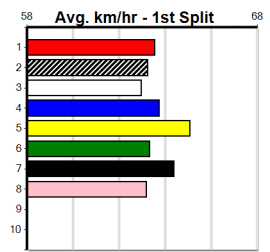

SPORTSBET SAME RACE MULTI (275+ RANK)

Distance: 390m, Race Type: Grade 5, Total Prizemoney: $1,530
1st: $1,000, 2nd: $320, 3rd: $160, 4th: $50

Watchdog Tips: [ ] [ ] [ ] [ ] Bet: [ ]

Form Box Wgt Dist Track Date Time BON Margin 1st/2nd (Time) PIR Checked Comment W/R Split 1 S/P Grade

CHASING JIMMY [5] BE Dog Dec-19 Sire: MY REDEEMER Dam: MIRACLES HAPPEN
Owner(s): E Steel
Trainer: Trevor Steel (Nullawarre)
Winning Distances: < 300m (0) 300 - 399m (4) 400 - 499m (1) 500 - 599m (0) 600 - 699m (0) > 700m (0)
Winning Weights: 31.7(1) 32.3(1) 32.6(2) 32.7(1)
Box History table and Prize Best Starts table included.

WHIRLWIND FIRE [5] F Dog Jul-21 Sire: SUPERIOR PANAMA Dam: CHUN LI
Owner(s): M Roberts
Trainer: Mark Roberts (Terang)
Winning Distances: < 300m (0) 300 - 399m (2) 400 - 499m (3) 500 - 599m (0) 600 - 699m (0) > 700m (0)
Winning Weights: 31.8(1) 32.0(1) 33.3(1) 33.8(2)
Box History table and Prize Best Starts table included.

BRINDLE BEC [5] BD Bitch Sep-21 Sire: ORSON ALLEN Dam: CELEBRITY
Owner(s): D Keane
Trainer: Danielle Keane (Koroit)
Winning Distances: < 300m (0) 300 - 399m (3) 400 - 499m (0) 500 - 599m (0) 600 - 699m (0) > 700m (0)
Winning Weights: 26.9(1) 27.5(1) 28.1(1)
Box History table and Prize Best Starts table included.

NIMBLE SAMMI [5] WBK Bitch Feb-20 Sire: COSMIC RUMBLE Dam: MEPUNGA DASHA
Owner(s): P Byrne
Trainer: Narelle Byrne (Koroit)
Winning Distances: < 300m (0) 300 - 399m (9) 400 - 499m (2) 500 - 599m (0) 600 - 699m (0) > 700m (0)
Winning Weights: 27.3(2) 27.7(3) 27.9(2) 28.0(1) 28.2(1) 28.5(1) 29.1(1)
Box History table and Prize Best Starts table included.

CAPTAIN BENDER (SA)[5] BD Dog Sep-20 Sire: MY REDEEMER Dam: RAZ'S GIRL
Owner(s): CARISMA (SYN), R Gavin, K Gavin
Trainer: Raylene Gavin (Killarney)
Winning Distances: < 300m (0) 300 - 399m (1) 400 - 499m (5) 500 - 599m (0) 600 - 699m (0) > 700m (0)
Winning Weights: 30.7(1) 30.9(1) 31.1(2) 31.3(1) 32.1(1)
Box History table and Prize Best Starts table included.

1

2

3

4

5