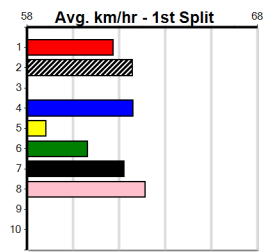

2

3:12PM

(VIC time)

Distance: 390m, Race Type: Maiden, Total Prizemoney: $1,530
1st: $1,000, 2nd: $320, 3rd: $160, 4th: $50

Watchdog Tips: ☐ ☐ ☐ ☐ ☐ Bet:

Form Box	Wgt	Dist	Track	Date	Time	BON	Margin	1st/2nd (Time)	PIR	Checked	Comment	WR	Split 1	S/P	Grade

1

TALANJEE LUNA [M]
F Bitch Jan-22 Sire: ALLEN DEED Dam: FLO LAVA Trainer: Kurt Howard (Woolsthorpe)
Owner(s): K Howard
Winning Distances: < 300m (0) 300 - 399m (0) 400 - 499m (0) 500 - 599m (0) 600 - 699m (0) > 700m (0)
Winning Weights:
6th (2) 27.2 400 MTG R3 24-Mar-24 24.34 22.94 11.00 MISS SPEED BOGAN (23.62) 11.28 $5.50 M
6th (1) 27.2 390 WBL R1 01-Apr-24 23.03 22.07 6.50L KAYE NIGHT (22.58) M/66 9.16 $26.60 M

Last 3 wins NOT included above

Box History

Bx	1st	2nd	3rd	4th	5th	6th	7th	8th
1						1		
2							1	
3								
4								
5								
6								
7								
8								
Prize Best						$0.00		
Starts						NBT		
Trk/Dts						2-0-0-0		
APM						1-0-0-0		0

2

FINISH THE ARENA [M]
F Bitch Jan-22 Sire: ALLEN DEED Dam: RIXY YA PEST Trainer: Mathew Wright (Wangoom)
Owner(s): M Wright
Winning Distances: < 300m (0) 300 - 399m (0) 400 - 499m (0) 500 - 599m (0) 600 - 699m (0) > 700m (0)
Winning Weights:
6th (7) 25.9 390 WBL R1 11-Apr-24 23.13 22.09 11.00 GRACE'S ENTITY (22.43) M/66 9.09 $17.70 M

Last 3 wins NOT included above

Box History

Bx	1st	2nd	3rd	4th	5th	6th	7th	8th
1								
2								
3								
4								
5								
6								
7						1		
8								
Prize Best						$0.00		
Starts						NBT		
Trk/Dts						1-0-0-0		
APM						1-0-0-0		0

3

MOONLIGHT COMET [M]
BK Bitch Aug-22 Sire: FLYING RICCIARDO Dam: MOSSY GIRL Trainer: Robert Gore (Warrnambool)
Owner(s): L Gore
Winning Distances: < 300m (0) 300 - 399m (0) 400 - 499m (0) 500 - 599m (0) 600 - 699m (0) > 700m (0)
Winning Weights:
8th (6) 26.7 390 WBL R3 18-Apr-24 24.09 22.32 19.00 ASTON TESSA (22.81) M/88 9.87 $27.00 MH
3rd (2) 27.2 400 MTG R1 25-Apr-24 23.77 23.19 3.5L MOONLIGHT ANNIE (23.52) 11.24 $16.00 M

Last 3 wins NOT included above

Box History

Bx	1st	2nd	3rd	4th	5th	6th	7th	8th
1								
2			1					
3								
4								
5								
6								1
7								
8								
Prize Best						$145.00		
Starts						NBT		
Trk/Dts						2-0-0-1		
APM						1-0-0-0		145

4

JOELENE LASS [M]
RBD Bitch May-21 Sire: MY REDEEMER Dam: MIMSTAR Trainer: Keith Lloyd (Anakie)
Owner(s): M Lloyd
Winning Distances: < 300m (0) 300 - 399m (0) 400 - 499m (0) 500 - 599m (0) 600 - 699m (0) > 700m (0)
Winning Weights:
5th (6) 25.3 390 BAL R2 13-Nov-23 23.66 22.31 10.00 ASTON KEIKO (22.97) M/65 8.90 $27.90 T3-M
7th (3) 24.8 400 GEL R2 12-Mar-24 23.60 22.57 11.00 ON SONG BOBBY (22.87) Q/35 8.59 $40.60 M
4th (2) 24.5 390 BAL R1 21-Mar-24 22.95 22.01 5.50L CAPUANO (22.59) M/36 8.69 $10.00 M
6th (6) 24.5 400 GEL R1 26-Mar-24 23.55 22.68 10.00 STEP ON AIR (22.89) M/46 8.78 $45.50 M
4th (8) 24.3 390 WBL R2 01-Apr-24 23.02 22.07 9.50L LAMIA FAWN (22.36) M/44 8.90 $16.20 M
2nd (6) 24.8 390 WBL R2 08-Apr-24 23.23 22.23 3.00L ASTON HOMARE (23.02) M/43 8.97 $9.70 M
5th (4) 24.5 390 BAL R1 15-Apr-24 23.15 22.28 4.75L SALMON SPRAY (22.83) M/57 8.75 $32.00 T3-M
4th (5) 24.2 400 GEL R2 23-Apr-24 23.22 22.56 7.00L MR. BOOT BOOT (22.74) M/34 8.68 $7.60 M

Last 3 wins NOT included above

Box History

Bx	1st	2nd	3rd	4th	5th	6th	7th	8th
1								
2								
3					1			
4								1
5					1			
6								
7	1				1	1		
8				1		1		
Prize Best						$550.00		
Starts						NBT		
Trk/Dts						13-0-1-0		
APM						2-0-1-0		492