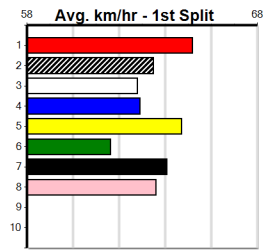

MACEY'S BISTRO (275+ RANK)

Distance: 390m, Race Type: Grade 7, Total Prizemoney: $1,530
1st: $1,000, 2nd: $320, 3rd: $160, 4th: $50

Watchdog Tips:

Bet:

Table with columns: Form Box, Wgt, Dist, Track, Date, Time, BON, Margin, 1st/2nd (Time), PIR, Checked, Comment, W/R, Split 1, S/P, Grade

FORGOTTEN TIME [7]
BK Bitch Jul-21
Sire: BERNARDO Dam: GOLDEN CHARM
Owner(s): TWO BOWERMANS (SYN), M Bowerman, A Bowerman
Trainer: Michael Bowerman (Raglan)
Winning Distances: < 300m (0) 300 - 399m (1) 400 - 499m (0) 500 - 599m (0) 600 - 699m (0) > 700m (0)
Winning Weights: 25.1(1)
3rd (1) 25.0 410 HOR R2 03-Dec-23 23.69 23.15 4.75L CANYA EXPLODE (23.36) Q/12 . . . . 10.37 $6.60 M
6th (6) 25.0 410 HOR R1 11-Dec-23 24.22 23.21 9.50L FACETIOUS (23.58) M/77 . . . . 11.08 $6.20 M
1st (5) 25.1 390 WBL R1 18-Dec-23 22.77 22.37 4.50L YAGOOONA BALE (23.08) M/11 . . . . 8.82 $2.80 M
7th (5) 25.2 390 BAL R1 23-Dec-23 23.17 22.05 9.00L SPECIAL FAITH (22.57) M/67 . . . . 9.12 $8.10 7
Last 3 wins NOT included above
Box History
Prize Best $1260.00
Starts 22.77(5)-18/12/23
Trk/Dts 4-1-0-1
APM 1-1-0-0 504

ZIPPING JIMMY (NSW)[7]
BK Dog Oct-20
Sire: OVER LIMIT Dam: ZIPPING PARIS
Owner(s): M Richardson
Trainer: Shane Jackson (Myrningong)
Winning Distances: < 300m (0) 300 - 399m (0) 400 - 499m (1) 500 - 599m (0) 600 - 699m (0) > 700m (0)
Winning Weights: 30.2(1)
3rd (2) 30.0 520 RIC R7 23-Sep-22 30.56 29.59 6.00L BILLY CREED (30.16) 562 562 4.49 $6.50 5H
8th (7) 30.2 520 RIC R8 30-Sep-22 31.25 29.71 22.00 NANGAR ARCHIE (29.71) 8877 8877 4.58 $21.00 5F
7th (8) 30.2 395 MBR R9 11-Dec-22 23.20 22.32 8.50L VICTA KERLE (22.63) 887 S/O887 5.38 $5.00 6
3rd (5) 30.7 395 MBR R10 01-Jan-23 23.02 22.45 0.50L TERRIFIC MOLLY (22.99) 213 21W3 5.13 $3.50 6
3rd (8) 31.3 395 MBR R5 13-Jan-23 23.07 22.21 9.50L PARAMOUNT ROSE (22.42) 433 43EFTP3VN 5.17 $2.10 6
ST (-) 30.4 425 BEN 31-Jan-24 24.90 10.00 Trial Cleared M/22 . . . . 6.70 . ST
8th (3) 30.6 400 GEL R4 09-Mar-24 24.10 22.50 14.00 SPLIT REEF (23.18) M/88 . . . . 9.03 $21.30 X67
8th (2) 30.6 390 SHP R3 14-Mar-24 23.65 22.13 19.00 GREEN FLASH (22.39) S/86 . . . . 9.09 $80.50 7
Last 3 wins NOT included above
1st (2) 30.2 400 BUL R4 23-Aug-22 22.75 22.52 1.5L MONOCHROME (22.86) 2221 2221 6.57 $6.00 M
Box History
Prize Best $1940.00
Starts FSH
Trk/Dts 8-1-0-3
APM 0-0-0-0 22