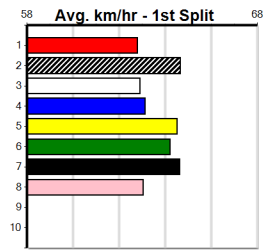

PADDY WANTS PATS (275+ RANK)

Distance: 390m, Race Type: Grade 5, Total Prizemoney: $1,530
1st: $1,000, 2nd: $320, 3rd: $160, 4th: $50

Watchdog Tips:

Bet:

Table with columns: Form Box, Wgt, Dist, Track, Date, Time, BON, Margin, 1st/2nd (Time), PIR, Checked, Comment, W/R, Split 1, S/P, Grade

MAC CRUZ [5]
BD Bitch Oct-20
Sire: SULZANTI Dam: PANDORA'S PROOF
Owner(s): J Wickham
Trainer: Jason Wickham (Lara)
Winning Distances: < 300m (0) 300 - 399m (4) 400 - 499m (0) 500 - 599m (0) 600 - 699m (0) > 700m (0)
Winning Weights: 27.2(1) 27.4(1) 27.8(1) 27.9(1)
Race results table with columns: Rank, Box, Wgt, Dist, Track, Date, Time, BON, Margin, 1st/2nd (Time), PIR, Checked, Comment, W/R, Split 1, S/P, Grade

Box History table for MAC CRUZ
Prize Best Starts Trk/Dts APM

BLACK BOW (NSW)[5]
BK Bitch Dec-20
Sire: KEYBOW Dam: CHOLE DONNOR
Owner(s): G Black
Trainer: Anita Gibbons (Lara)
ENG HOR 2024-04-26
Winning Distances: < 300m (0) 300 - 399m (2) 400 - 499m (1) 500 - 599m (0) 600 - 699m (0) > 700m (0)
Winning Weights: 26.0(1) 26.8(1) 27.2(1)
Race results table with columns: Rank, Box, Wgt, Dist, Track, Date, Time, BON, Margin, 1st/2nd (Time), PIR, Checked, Comment, W/R, Split 1, S/P, Grade

Box History table for BLACK BOW
Prize Best Starts Trk/Dts APM

HOT ROD CHARLIE [5]
BK Dog Aug-20
Sire: ORSON ALLEN Dam: MEPUNGA MIDGET
Owner(s): M Keane
Trainer: Danielle Keane (Koroit)
Winning Distances: < 300m (0) 300 - 399m (0) 400 - 499m (4) 500 - 599m (0) 600 - 699m (0) > 700m (0)
Winning Weights: 31.2(1) 32.1(1) 32.2(2)
Race results table with columns: Rank, Box, Wgt, Dist, Track, Date, Time, BON, Margin, 1st/2nd (Time), PIR, Checked, Comment, W/R, Split 1, S/P, Grade

Box History table for HOT ROD CHARLIE
Prize Best Starts Trk/Dts APM

CHESSMEN [5]
BK Dog Dec-19
Sire: MY REDEEMER Dam: MIRACLES HAPPEN
Owner(s): E Steel
Trainer: Elizabeth Steel (Nullawarre North)
Winning Distances: < 300m (0) 300 - 399m (4) 400 - 499m (0) 500 - 599m (0) 600 - 699m (0) > 700m (0)
Winning Weights: 32.8(1) 33.0(2) 33.2(1)
Race results table with columns: Rank, Box, Wgt, Dist, Track, Date, Time, BON, Margin, 1st/2nd (Time), PIR, Checked, Comment, W/R, Split 1, S/P, Grade

Box History table for CHESSMEN
Prize Best Starts Trk/Dts APM

MOONLIGHT SID [5]
BK Dog Nov-21
Sire: SHIMA SHINE Dam: LULUMON
Owner(s): P Franklin
Trainer: Peter Franklin (Mortlake)
Winning Distances: < 300m (0) 300 - 399m (1) 400 - 499m (3) 500 - 599m (1) 600 - 699m (0) > 700m (0)
Winning Weights: 33.3(1) 34.3(1) 34.4(1) 34.5(1) 34.8(1)
Race results table with columns: Rank, Box, Wgt, Dist, Track, Date, Time, BON, Margin, 1st/2nd (Time), PIR, Checked, Comment, W/R, Split 1, S/P, Grade

Box History table for MOONLIGHT SID
Prize Best Starts Trk/Dts APM

1

2

3

4

5