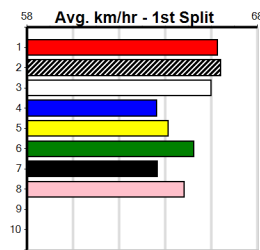

MATKO HIRE (275+ RANK)

Distance: 390m, Race Type: Grade 5, Total Prizemoney: $1,530
1st: $1,000, 2nd: $320, 3rd: $160, 4th: $50

Watchdog Tips:

Bet:

Form Box Wgt Dist Track Date Time BON Margin 1st/2nd (Time) PIR Checked Comment W/R Split 1 S/P Grade

BREAKWALL (NSW)[5]
BK Dog May-20 Sire: ASTON DEE BEE Dam: SHEEZ MY CHICKI
Owner(s): G Black
Trainer: Michael Gibbons (Lara)
Winning Distances: < 300m (0) 300 - 399m (1) 400 - 499m (6) 500 - 599m (0) 600 - 699m (0) > 700m (0)
Winning Weights: 33.9(3) 34.1(1) 34.3(1) 34.6(1) 34.7(1)
Box History table and Prize Best Starts table included.

REGAL RHODE [5]
BEED Dog Jul-21 Sire: FERNANDO BALE Dam: DELTA RHODE
Owner(s): M Roberts
Trainer: Christian Roberts (Terang)
Winning Distances: < 300m (0) 300 - 399m (4) 400 - 499m (0) 500 - 599m (0) 600 - 699m (0) > 700m (0)
Winning Weights: 33.2(1) 33.3(2) 33.6(1)
Box History table and Prize Best Starts table included.

BLIND MAN (SA)[5]
BK Dog Dec-21 Sire: KEYBOW Dam: MENTAL LEE
Owner(s): S Baulch
Trainer: Shaun Baulch (Mortlake)
Winning Distances: < 300m (0) 300 - 399m (3) 400 - 499m (0) 500 - 599m (0) 600 - 699m (0) > 700m (0)
Winning Weights: 33.6(1) 34.2(1) 34.5(1)
Box History table and Prize Best Starts table included.

BLACKJACK TIGER (NSW)[5]
BK Dog May-20 Sire: ASTON DEE BEE Dam: TRIANNA
Owner(s): M Roberts
Trainer: Christian Roberts (Terang)
Winning Distances: < 300m (0) 300 - 399m (8) 400 - 499m (7) 500 - 599m (0) 600 - 699m (0) > 700m (0)
Winning Weights: 31.1(1) 31.3(2) 31.4(2) 31.5(1) 31.7(1) 31.9(3) 32.0(1) 32.1(1) 32.2(2) 32.3(1)
Box History table and Prize Best Starts table included.

BURRA BRICE [5]
BK Dog Jun-21 Sire: FERNANDO BALE Dam: MAGIC MOON DUST
Owner(s): M Ebeyer
Trainer: Cynthia O'brien (Broadford)
Winning Distances: < 300m (0) 300 - 399m (6) 400 - 499m (0) 500 - 599m (0) 600 - 699m (0) > 700m (0)
Winning Weights: 32.2(2) 32.3(2) 32.8(1) 33.2(1)
Box History table and Prize Best Starts table included.