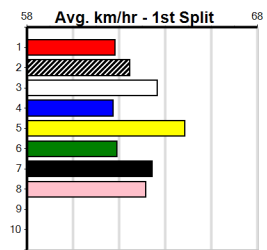

BROAD TREE CARE (275+ RANK)

Distance: 390m, Race Type: Grade 6, Total Prizemoney: $1,530
1st: $1,000, 2nd: $320, 3rd: $160, 4th: $50

Watchdog Tips: [ ] [ ] [ ] [ ] Bet: [ ]

Race 1: RON'S MISTAKE [6] RBD Dog Dec-21 Sire: FERAL FRANKY Dam: TAYLOR JAYDE
Owner(s): Blame it on Vegas (SYN), D Coulson, B Cole, J Williams, D Brennan, R Hiatt, C Gundrill, R Couls
Trainer: Debbie Bewley (Pentland Hills)

Race 2: HANDY MOLONE [6] BK Dog Nov-21 Sire: SHIMA SHINE Dam: LULUMON
Owner(s): Mums Roast (SYN), L Gore, D Hand, J Moloney, R Gore
Trainer: Linda Gore (Warrnambool)

Race 3: SONIC SONNY [6] WBK Dog Apr-22 Sire: KEYBOW Dam: ALVIRA
Owner(s): J Farrugia
Trainer: Keith Lloyd (Anakie)

Race 4: DAISY DEEDS [6] BK Bitch Mar-21 Sire: BERNARDO Dam: BEAUT DEEDS
Owner(s): M Keane
Trainer: Mark Keane (Koroit)

Race 5: MAGIC MOON CHILD [6] WBK Bitch Jun-21 Sire: FERNANDO BALE Dam: MAGIC MOON DUST
Owner(s): C O'brien
Trainer: Glenn Bahen (Broadford)
ENG BEN 2024-04-28