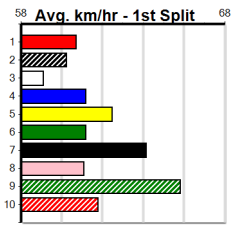

SPORTSBET MAKE IT A MULTI

Distance: 425m, Race Type: Grade 5 T3, Total Prizemoney: $1,530
1st: $1,000, 2nd: $320, 3rd: $160, 4th: $50

CHASING THUNDER (4) is armed with handy early speed and he will find this easier than his most recent racing. MISS BAZAAR (6) likes to stay wide in her races and she can settle on the speed. URANA FERNANDO (1) has solid claims.

Watchdog Tips: 4 6 1 7 Bet: Box Quinella 1,4,6 ($10 for 333.33%)

Main table containing race details for 10 races, including horse names, trainers, odds, and winning boxes.