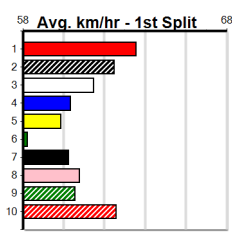

ALLAN 'SCRIBE' TAYLOR MEMORIAL

Distance: 425m, Race Type: Tier 3 - Maiden, Total Prizemoney: $1,530
1st: $1,000, 2nd: $320, 3rd: $160, 4th: $50

1
5:52PM
(VIC time)

MORAINÉ SALLY (8) was far from disgraced when placed here last time and she will continue to get better with more racing. FLAGPOLE (7) has been placed in two of four to date and he will be strong in the run home. LIMIT MISS (5) won't be too far away

Watchdog Tips: **8** **7** **5** **2** **Bet:** **Box Quinella 5,7,8 ($10 for 333.33%)**