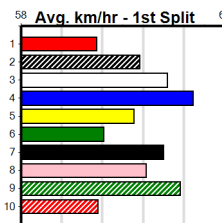

Bendigo

NORM MANNING MEMORIAL

Distance: 425m, Race Type: Grade 5 T3, Total Prizemoney: $1,530
1st: $1,000, 2nd: $320, 3rd: $160, 4th: $50

7

7:52PM
(VIC time)

CRACKERJACK MAXY (8) is ideally drawn out wide and he can burn them off through the bend.
SWEET CHEVELLE (5) is better than her past few runs and she can come out running at times.
LIGHTS STRIKE (2) has a nice turn of foot.

Watchdog Tips: **8** **5** **2** **4** **Bet:** **Win 8**