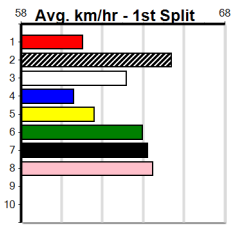

Bendigo

9

8:22PM

(VIC time)

JACK WARDELL & CON KIELY MEMORIAL

Distance: 425m, Race Type: Tier 3 - Restricted Win, Total Prizemoney: \$1,530
1st: \$1,000, 2nd: \$320, 3rd: \$160, 4th: \$50

Watchdog Tips:

7