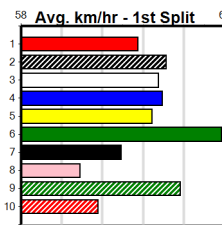

BRIAN ROGAN & WAYNE SMITH MEMORIAL

Distance: 425m, Race Type: Grade 5 T3, Total Prizemoney: \$1,530
1st: \$1,000, 2nd: \$320, 3rd: \$160, 4th: \$50

5

7:16PM

(VIC time)

KENTUCKY GUS (7) will find this easier than his most recent racing and he is suitably drawn out wide. SOHO SIMON SAYS (1) is showing promise and he owns a handy 24.23 PB here. OUR GIRL ROXY (2) will find this easier than her recent racing.