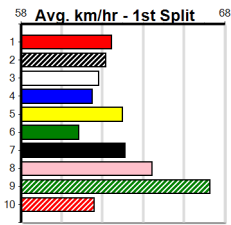

Bendigo

3

6:35PM

(VIC time)

ALLAN ABBOTT MEMORIAL

Distance: 425m, Race Type: Tier 3 - Grade 7, Total Prizemoney: $1,530
1st: $1,000, 2nd: $320, 3rd: $160, 4th: $50

Watchdog Tips:

8

3

5

4

Bet:

Win 8