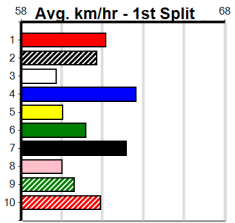

JIM BOURKE/LOU PETTERSEN MEMORIA

Distance: 425m, Race Type: Tier 3 - Maiden, Total Prizemoney: \$1,530
1st: \$1,000, 2nd: \$320, 3rd: \$160, 4th: \$50

2

6:12PM

(VIC time)

IN SECRET (4) has been placed in three of four to date and she has the speed to make every post a winner. SNOW ROYALE (7) led for a long way last time and she will give a nice sight again. HELLO COOPER (2) will be strong in the run home.