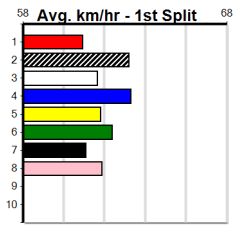

RAY HERBERT & BRIAN JENNINGS MEMO

Distance: 425m, Race Type: Tier 3 - Grade 6, Total Prizemoney: $1,530
1st: $1,000, 2nd: $320, 3rd: $160, 4th: $50

WORKOUT (2) is far better than her past few runs and she has the speed to make every post a winner. PERFECT STAR (5) will find this easier than her most recent racing and she will be prominent throughout. DANYO'S CHAD (3) can run a cheeky race.

Watchdog Tips:

2

5

3

8

Bet:

Win 2

Main table containing race details for COCONUT OAKLAND [6], WORKOUT [6], DANYO'S CHAD [6], RUNNING RIVER [6], PERFECT STAR [6], DIALED IN [6], MARRYING [6], BACK PAY [6], and NO RESERVE races. Includes columns for Form, Box, Weight, Dist, Track, Date, Time, BON, Margin, 1st/2nd (Time), PIR, Checked, Comment, W/R, Split 1, S/P, Grade, and Winning Boxes.