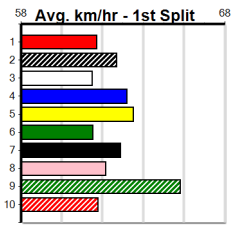

Watchdog Tips:

2

5

3

8

Bet:

Win 2

Main table containing race details for COCONUT OAKLAND [6], WORKOUT [6], DANYO'S CHAD [6], RUNNING RIVER [6], PERFECT STAR [6], DIALED IN [6], MARRYING [6], BACK PAY [6], and NO RESERVE races. Includes columns for Form, Box, Weight, Dist, Track, Date, Time, BON, Margin, 1st/2nd (Time), PIR, Checked, Comment, W/R, Split 1, S/P, Grade, and Winning Boxes.

SPORTSBET MAKE IT LOOK EASY

Distance: 425m, Race Type: Grade 5 T3, Total Prizemoney: \$1,530
1st: \$1,000, 2nd: \$320, 3rd: \$160, 4th: \$50

11

8:52PM

(VIC time)

MR. FREDDIE LEE (4) recently recorded a handy 24.18 win here and he has the speed to make every post a winner. SUNSHINE GOLD (1) has turned in some solid performances here of late and the draw may suit. KELSEY'S GIRL (2) can show early pace