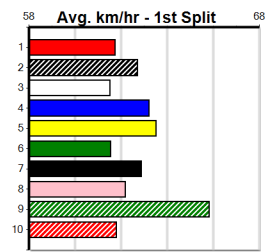

Bendigo
11
8:52PM
(VIC time)

SPORTSBET MAKE IT LOOK EASY

Distance: 425m, Race Type: Grade 5 T3, Total Prizemoney: $1,530
1st: $1,000, 2nd: $320, 3rd: $160, 4th: $50

MR. FREDDIE LEE (4) recently recorded a handy 24.18 win here and he has the speed to make every post a winner. SUNSHINE GOLD (1) has turned in some solid performances here of late and the draw may suit. KELSEY'S GIRL (2) can show early pace

Watchdog Tips: 4 1 2 9 **Bet:** Win 4

1

SUNSHINE GOLD [5] ***** SCRATCHED ***** **$4.80**
RBD Dog Feb-21 Sire: BERNARDO Dam: CRUISY'S ROSE
Owner(s): D Sheridan Trainer: Douglas Sheridan (Talbot)
Winning Distances: < 300m (0) 300 - 399m (3) 400 - 499m (1) 500 - 599m (0) 600 - 699m (0) > 700m (0)
Winning Weights: 29.9(1) 30.0(2) 30.1(1)

Post	Wgt	Dist	Track	Date	Time	BON	Margin	1st/2nd (Time)	PIR	Checked	Comment	WR	Split 1	S/P	Grade
6th (4)	30.1	450	BAL	R7	15-Jan-24	25.93	25.36	3.00L CRACKERJACK BERN	M/456	.	.	.	6.75	$8.60	T3-5
7th (1)	30.3	425	BEN	R4	24-Jan-24	24.92	24.14	7.50L YEAH SWEETIE (24.40)	M/688	.	.	.	6.80	$9.70	T3-5
4th (3)	30.4	500	BEN	R7	03-Feb-24	28.72	28.39	4.75L NANNA'S BLUE BOY (28.39)	M/144	.	.	.	6.72	$25.20	5
4th (2)	30.6	425	BEN	R5	21-Feb-24	24.60	23.87	11.00 ASTON HARTLETT (23.87)	M/555	.	.	.	6.82	$6.80	5
2nd (1)	30.1	390	BAL	R12	26-Feb-24	22.65	22.16	4.00L SASSY SKYE (22.39)	Q/22	.	.	.	8.65	$6.90	T3-5
3rd (8)	30.2	390	BAL	R12	04-Mar-24	22.69	22.11	3.25L REMO RODMAN (22.47)	M/34	.	.	.	8.74	$6.10	T3-5
5th (1)	30.0	425	BEN	R11	13-Mar-24	25.02	24.00	11.00 SPEEDY MOUSE (24.31)	M/266	.	.	.	6.73	$7.60	T3-5
5th (8)	30.0	390	BAL	R12	18-Mar-24	22.68	21.90	5.00L MRS. ESHAY (22.34)	M/55	.	.	.	8.79	$3.40	T3-5

Last 3 wins NOT included above

1st (4)	30.0	390	BAL	R4	15-May-23	22.52	22.38	0.75L ASTON FONDA (22.56)	Q/22	.	SW	.	8.64	$9.30	T3-7
1st (8)	30.0	390	BAL	R9	03-Jun-23	22.88	22.45	0.75L CHLOE'S CHINA (22.92)	M/14	.	VO	.	8.58	$2.30	6G
1st (8)	30.1	425	BEN	R12	22-Nov-23	24.50	24.19	0.50L SWANNY RIVER (24.52)	M/233	.	SW	.	6.64	$4.30	T3-5

Box History

Bx	1st	2nd	3rd	4th	5th	6th	7th	8th
1								
2			2	1				1
3	1			4		2		2
4	1		2		1	1	1	1
5								1
6				2	1	1		1
7						1		
8	2	1	1	1				

Prize Best Starts Trk/Dts APM: $6170.00, 24.50(8)-22/11/23, 36-4-2-5, 14-1-1-3, 2051