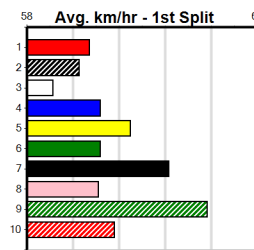

Bendigo
12
9:07PM
(VIC time)

SPORTSBET MAKE IT A MULTI

Distance: 425m, Race Type: Grade 5 T3, Total Prizemoney: $1,530
1st: $1,000, 2nd: $320, 3rd: $160, 4th: $50

CHASING THUNDER (4) is armed with handy early speed and he will find this easier than his most recent racing. MISS BAZAAR (6) likes to stay wide in her races and she can settle on the speed. URANA FERNANDO (1) has solid claims.

Watchdog Tips: **4** **6** **1** **7** **Bet:** Box Quinella 1,4,6 ($10 for 333.33%)

1

URANA FERNANDO [5] **Down on confidence, this is easier, can threaten** **$4.20**
WBK Dog Mar-18 Sire: FERNANDO BALE Dam: MARCUS GLORY Trainer: Peter Trim (Campbells Forest)
Owner(s): S Trim
Winning Distances: < 300m (0) 300 - 399m (8) 400 - 499m (8) 500 - 599m (1) 600 - 699m (0) > 700m (0)
Winning Weights: 30.6(1) 31.1(1) 31.5(2) 31.8(1) 31.9(1) 32.0(2) 32.1(2) 32.2(4) 32.5(1) 32.6(2)

Box	1st	2nd	3rd	4th	5th	6th	7th	8th
1	3	3	2	1	2	1	1	1
2	1	3	5	4	1	3		
3	2	2	3	2	4	4		
4	4	7	2		3	1	1	
5	1	3	5	3	3	5	1	
6	3	3	1	4	5	7	3	1
7	1	3	4	2	5	6	2	1
8	2	1	2	2	3			1

Prize Best Starts Trk/Dts APM: $36007.50, 24.06(4)-1/9/21, 148-17-25-24, 76-5-13-14, 1991

2

ZIPPING THOR (NSW)[5] **Slow early, can push wide, may find bother** **$11.00**
BD Dog Feb-20 Sire: GOODESY Dam: ZIPPING ABBY Trainer: Robert Tolson (Maryborough)
Owner(s): R Tolson
Winning Distances: < 300m (0) 300 - 399m (0) 400 - 499m (9) 500 - 599m (4) 600 - 699m (0) > 700m (0)
Winning Weights: 31.6(2) 31.8(1) 31.9(3) 32.0(3) 32.2(2) 32.3(2)

Box	1st	2nd	3rd	4th	5th	6th	7th	8th
1	4	1	1	2	3	1	1	1
2		3	2		3	3	1	1
3	1	1		2		3		
4	3	2		2	1	1	2	1
5		1	2	1			1	1
6	3	1	2	1	2	1		
7	1	2	2	3	4			1
8	2	2			1	1	1	2

Prize Best Starts Trk/Dts APM: $35685.00, 24.12(6)-5/11/21, 83-13-12-9, 4-1-0-0, 1574

3

LEKTRA NICK [5] ***** SCRATCHED ***** **$16.00**
BK Dog Jan-20 Sire: ZAMBORA BROCKIE Dam: LEKTRA VIKI Trainer: Robert Tolson (Maryborough)
Owner(s): R Tolson
Winning Distances: < 300m (0) 300 - 399m (3) 400 - 499m (10) 500 - 599m (0) 600 - 699m (0) > 700m (0)
Winning Weights: 29.9(2) 30.1(3) 30.2(1) 30.3(1) 30.6(1) 30.7(1) 30.9(1) 31.1(1) 31.3(1) 31.8(1)

Box	1st	2nd	3rd	4th	5th	6th	7th	8th
1	1	1	1	2	1	2	1	1
2	3	1	2	1	3	2		
3	1	2	3	4	2	4		3
4	1	1	4	2	2	4	1	
5	2	2	1	1	1	2	4	
6	1		1	2	2	5	2	1
7	1	2	3	5	5	5	1	1
8	3		2		3	5	1	1

Prize Best Starts Trk/Dts APM: $20137.50, 24.20(8)-5/2/22, 119-13-9-18, 29-2-3-4, 578

4

CHASING THUNDER [5] **Drops in class, can cross and lead, yes** **$3.40**
WBK Dog Apr-20 Sire: WALK HARD Dam: AVATAR MINTY Trainer: Richard Boehm (Dunolly)
Owner(s): R Boehm
Winning Distances: < 300m (0) 300 - 399m (2) 400 - 499m (2) 500 - 599m (0) 600 - 699m (0) > 700m (0)
Winning Weights: 32.5(1) 33.0(1) 34.1(1) 34.4(1)

Box	1st	2nd	3rd	4th	5th	6th	7th	8th
1	1	1	1	2	1	2	1	1
2	3	1	3	3	1	3	2	
3	1	1	1	1	2	1	2	2
4	1		2		1	1	1	1
5					3	1	1	
6				1		2	1	
7		3		1	2	2	1	3
8	1	1	1			1		2

Prize Best Starts Trk/Dts APM: $9265.00, 24.61(1)-24/8/22, 67-4-9-8, 21-1-3-3, 1730

5

I'M INDIGO [5] **Goes well here, can sneak into a place at odds** **$9.00**
BK Bitch Nov-19 Sire: FERNANDO BALE Dam: DIM SIM Trainer: Jason Formosa (Heathcote)
Owner(s): J Formosa
Winning Distances: < 300m (0) 300 - 399m (6) 400 - 499m (3) 500 - 599m (1) 600 - 699m (0) > 700m (0)
Winning Weights: 27.2(1) 27.3(1) 27.5(1) 27.6(2) 27.9(2) 28.0(2) 28.1(1)

Box	1st	2nd	3rd	4th	5th	6th	7th	8th
1	1	1	1	2	3	2	1	1
2	4	2	2		1	4	2	
3	2	2		4	3	3	1	2
4	1	3		1	3	2	4	1
5	2		2	3		3	2	4
6		1		4	1	1	3	3
7				4	5	4	4	1
8	1	1	1	3	4	5	1	1

Prize Best Starts Trk/Dts APM: $20225.00, 24.36(5)-20/10/22, 120-10-11-10, 7-2-1-0, 739