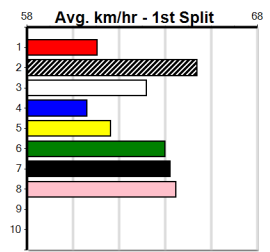

JACK WARDELL & CON KIELY MEMORIAL (2-

Distance: 425m, Race Type: Tier 3 - Restricted Win, Total Prizemoney: $1,530
1st: $1,000, 2nd: $320, 3rd: $160, 4th: $50

WEDLOCK (7) has had little luck in stronger company of late and he is expected to make amends tonight. CHARLIE CALAMARI (8) owns a handy 24.24 PB here and he will be in the firing line throughout. GUNAI LILLY (2) can settle on the speed

Watchdog Tips: 7 8 2 3 Bet: Win 7

ARCHIE MCIVOR [6] Both wins have been in steady times, tested $12.00
RBD Dog May-22 Sire: FERAL FRANKY Dam: MCIVOR VERNA
Trainer: Barry Priest (Junortoun)
Winning Distances: < 300m (0) 300 - 399m (0) 400 - 499m (2) 500 - 599m (0) 600 - 699m (0) > 700m (0)
Winning Weights: 32.7(1) 32.8(1)
Box History table and Prize Best Starts Trk/Dts APM

GUNAI LILLY [6] Good early burn, getting stronger, can threaten $4.40
BD Bitch Oct-21 Sire: ASTON DEE BEE Dam: GUNAI GOSSIP
Trainer: Peter Dunlevey (Cohuna)
Winning Distances: < 300m (0) 300 - 399m (1) 400 - 499m (1) 500 - 599m (0) 600 - 699m (0) > 700m (0)
Winning Weights: 28.4(2)
Box History table and Prize Best Starts Trk/Dts APM

COCONUT MIA [6] Front runner, will cop pressure, prefer to watch $8.00
WBD Bitch Aug-20 Sire: FERNANDO BALE Dam: ALL INCLUDED
Trainer: Peter Gabriel (Toolern Vale)
Winning Distances: < 300m (0) 300 - 399m (0) 400 - 499m (2) 500 - 599m (0) 600 - 699m (0) > 700m (0)
Winning Weights: 29.1(1) 29.4(1)
Box History table and Prize Best Starts Trk/Dts APM

BIG BOY ANDRE [5] *** SCRATCHED *** $21.00
BK Dog Mar-21 Sire: DELIVER Dam: UNQUESTIONABLY
Trainer: Jason Formosa (Heathcote)
Winning Distances: < 300m (0) 300 - 399m (1) 400 - 499m (2) 500 - 599m (0) 600 - 699m (0) > 700m (0)
Winning Weights: 37.7(1) 38.4(1) 39.5(1)
Box History table and Prize Best Starts Trk/Dts APM

ISHMY BELLE [5] Can hit the line solidly, include in exotics $10.00
BK Bitch Oct-20 Sire: SLICK Dam: ISHMY GIRL
Trainer: Arron Locke (Merrigum)
Winning Distances: < 300m (0) 300 - 399m (0) 400 - 499m (3) 500 - 599m (0) 600 - 699m (0) > 700m (0)
Winning Weights: 28.3(1) 28.5(1) 28.8(1)
Box History table and Prize Best Starts Trk/Dts APM