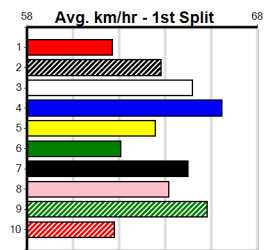

Bendigo

7

7:52PM

(VIC time)

NORM SHAKING MEMORIAL

Distance: 425m, Race Type: Grade 5 T3, Total Prizemoney: $1,530
1st: $1,000, 2nd: $320, 3rd: $160, 4th: $50

CRACKERJACK MAXY (8) is ideally drawn out wide and he can burn them off through the bend.
SWEET CHEVELLE (5) is better than her past few runs and she can come out running at times.
LIGHTS STRIKE (2) has a nice turn of foot.

Watchdog Tips: **8** **5** **2** **4** **Bet:** **Win 8**

Form Box	Wgt	Dist	Track	Date	Time	BON	Margin	1st/2nd (Time)	PIR	Checked	Comment	WR	Split 1	S/P	Grade	
1	ELSA JAY [5] Capable but will push wide, place preferred $7.50															
	BD Bitch			May-21			Sire: HOOKSY			Dam: LEAVE ME OUT			Trainer: Donald Jarvis (Sydenham)			
	Owner(s): D Jarvis															
	Winning Distances: < 300m (0) 300 - 399m (2) 400 - 499m (3) 500 - 599m (1) 600 - 699m (0) > 700m (0)															
	Winning Weights: 29.7(1) 30.1(1) 30.3(2) 31.0(1) 31.1(1)															
	8th (1)	30.1	350	HVL	R6	28-Sep-23	20.83	19.50	20.00	MAGGIE FLYER (19.50)	S/8	V14	6.94	$2.80	T3-5	
	1st (5)	30.1	390	BAL	R12	16-Oct-23	22.60	22.37	1.5L	AIR RACE ACE (22.70)	M/11	SW	8.57	$1.70	T3-5	
	6th (7)	30.5	390	BAL	R4	06-Nov-23	23.07	22.31	9.00L	REIKO CLOONEY (22.46)	M/26		8.80	$4.50	T3-5	
	4th (7)	30.8	390	BAL	R11	13-Nov-23	22.79	22.31	5.50L	ORSON KING (22.42)	M/44		8.74	$6.20	T3-5	
	2nd (2)	30.6	300	HVL	R11	21-Nov-23	17.15	16.97	2.75L	HERD 'EM UP (16.97)	M/7		4.02	$3.90	5	
	4th (1)	30.0	390	BAL	R3	27-Nov-23	22.57	21.99	1.5L	DESERT LION (22.48)	M/53		8.67	$7.00	T3-5	
	1st (6)	29.7	300	HVL	R10	08-Mar-24	16.85	16.71	1.75L	HAMILLSON (16.97)	M/3		3.95	$13.70	T3-5	
	6th (1)	29.3	425	BEN	R2	22-Mar-24	24.56	23.47	7.50L	SHAKA BIG TONKS (24.04)	M/566		6.68	$15.40	5	
	Last 3 wins NOT included above															
	1st (3)	31.0	425	BEN	R11	06-Apr-23	24.16	24.13	5.50L	EVERGLADE (24.54)	M/111	SW	6.65	$4.90	7	
1st (7)	30.3	425	BEN	R10	26-Apr-23	24.07	24.06	4.00L	HIDDEN TREASURE (24.34)	M/211		6.65	$3.60	6G		
1st (2)	30.3	500	BEN	R5	13-May-23	28.78	28.26	1.00L	CHANGE OF HABIT (28.84)	M/521		6.87	$6.00	5		

Box History								
Bx	1st	2nd	3rd	4th	5th	6th	7th	8th
1								
2	1	1	2		3			1
3	2							
4					1	1		
5	1		1	1	2			1
6	1					1		
7	1			2	1	2		
8		1	2			1		

Prize	$11769.29
Best Starts	24.07(7)-26/4/23
Trk/Dts	35-6-2-5
APM	12-2-0-2 3219