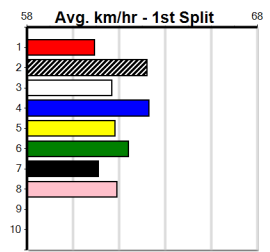

Bendigo
10
8:37PM
(VIC time)

RAY HERBERT & BRIAN JENNINGS MEMORIAL

Distance: 425m, Race Type: Tier 3 - Grade 6, Total Prizemoney: $1,530
1st: $1,000, 2nd: $320, 3rd: $160, 4th: $50

WORKOUT (2) is far better than her past few runs and she has the speed to make every post a winner. PERFECT STAR (5) will find this easier than her most recent racing and she will be prominent throughout. DANYO'S CHAD (3) can run a cheeky race.

Watchdog Tips: 2 5 3 8 **Bet:** Win 2

Form Box	Wgt	Dist	Track	Date	Time	BON	Margin	1st/2nd (Time)	PIR	Checked	Comment	WR	Split 1	S/P	Grade	
1	COCONUT OAKLAND [6] $6.50															
	BD Dog Oct-20 Sire: SENNACHIE Dam: FOXY WHIP															
	Owner(s): P Gabriel Trainer: Paul Gabriel (Toolern Vale)															
	Winning Distances: < 300m (0) 300 - 399m (1) 400 - 499m (1) 500 - 599m (0) 600 - 699m (0) > 700m (0)															
	Winning Weights: 34.3(1) 36.0(1)															
	4th (4)	36.0	425	BEN	R9	27-Dec-23	24.82	24.17	3.25L WORKOUT (24.60)	M/765	.	.	.	6.82	$11.60	7
	4th (3)	35.8	425	BEN	R4	03-Jan-24	25.04	24.10	2.00L DANYO'S CHAD (24.91)	M/553	.	.	.	6.80	$2.90	7
	3rd (6)	35.8	425	BEN	R4	10-Jan-24	24.60	24.10	4.50L REDSHIFT MIKE (24.29)	M/753	.	.	.	7.00	$7.90	T3-7
	3rd (1)	36.0	425	BEN	R4	17-Jan-24	24.60	24.19	2.50L KAORI (24.43)	M/665	.	.	.	6.79	$6.00	7
	6th (4)	36.0	425	BEN	R3	24-Jan-24	24.68	24.14	8.00L ESPECIAL DIGGER (24.14)	S/886	.	.	.	7.03	$19.60	T3-7
2nd (5)	36.0	425	BEN	R3	31-Jan-24	24.62	23.94	2.75L JAVELINA (24.45)	M/554	.	.	.	6.86	$24.90	7	
1st (2)	36.0	425	BEN	R3	14-Feb-24	24.80	24.09	1.00L SPICY MADAM (24.86)	M/821	.	V21	.	6.87	$10.30	T3-7	
5th (2)	36.1	425	BEN	R9	06-Mar-24	24.72	23.79	8.50L UNCONTESTED (24.16)	M/777	.	W	.	6.82	$14.10	6G	
Last 3 wins NOT included above																
1st (2)	34.3	385	SHP	R2	09-Mar-23	22.47	21.96	2.25L BURNER DEBT (22.62)	Q/52	.	.	.	8.56	$5.50	M	
Prize Best Starts Trk/Dts APM: $5253.75, 24.80(2)-14/2/24, 36-2-2-9, 20-1-2-6, 1918																

Form Box	Wgt	Dist	Track	Date	Time	BON	Margin	1st/2nd (Time)	PIR	Checked	Comment	WR	Split 1	S/P	Grade	
2	WORKOUT [6] $2.80															
	BD Bitch Jan-22 Sire: FERNANDO BALE Dam: CALL ME BUBBLES															
	Owner(s): N Watson Trainer: Gary Hansen (Daisy Hill)															
	Winning Distances: < 300m (0) 300 - 399m (0) 400 - 499m (2) 500 - 599m (0) 600 - 699m (0) > 700m (0)															
	Winning Weights: 24.6(1) 24.8(1)															
	1st (2)	24.8	425	BEN	R9	27-Dec-23	24.60	24.17	2.25L HILLBILLY KING (24.74)	M/111	.	.	.	6.64	$1.80	7
	2nd (2)	24.2	425	BEN	R5	10-Jan-24	24.51	24.10	3.75L INTO OBSCURITY (24.25)	M/322	.	SW	.	6.70	$8.80	T3-6
	3rd (4)	24.5	425	BEN	R10	24-Jan-24	24.50	24.14	2.50L RABADA (24.33)	M/122	.	.	.	6.65	$4.40	T3-6
	3rd (1)	24.9	425	BEN	R4	31-Jan-24	24.47	23.94	2.25L TOP PRAIRIE (24.32)	M/123	.	.	.	6.54	$5.80	6G
	8th (7)	24.3	425	BEN	R9	08-Feb-24	24.65	23.61	9.50L URITH BALE (24.00)	M/367	.	.	.	6.56	$51.50	X67
7th (3)	24.1	390	BAL	R11	26-Feb-24	22.98	22.16	8.00L MAN OF FIRE (22.44)	Q/45	.	.	.	8.70	$6.90	T3-6	
8th (6)	24.0	390	BAL	R11	04-Mar-24	23.21	22.11	14.00 PRETTY PANAMA (22.28)	M/78	.	.	.	8.84	$7.50	T3-6	
5th (8)	24.2	425	BEN	R4	22-Mar-24	24.60	23.47	6.00L GOLDEN LADY (24.19)	M/555	.	.	.	6.68	$68.10	RWH	
Last 3 wins NOT included above																
1st (7)	24.6	425	BEN	R1	27-Sep-23	24.59	23.92	0.25L MATT'S SHADOW (24.61)	M/222	.	.	.	6.64	$2.30	T3-M	
Prize Best Starts Trk/Dts APM: $2930.00, 24.59(7)-27/9/23, 14-2-1-3, 11-2-1-3, 1338