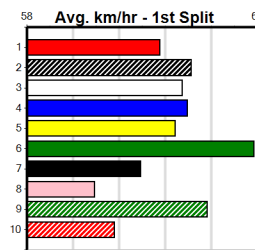

BRIAN ROGAN & WAYNE SMITH MEMORIAL

Distance: 425m, Race Type: Grade 5 T3, Total Prizemoney: $1,530
1st: $1,000, 2nd: $320, 3rd: $160, 4th: $50

KENTUCKY GUS (7) will find this easier than his most recent racing and he is suitably drawn out wide. SOHO SIMON SAYS (1) is showing promise and he owns a handy 24.23 PB here. OUR GIRL ROXY (2) will find this easier than her recent racing.

Watchdog Tips: 7 1 2 8 **Bet:** Trifecta 1,7/1,2,7/1,2,7,8 ($10 - 125%)

Form Box	Wgt	Dist	Track	Date	Time	BON	Margin	1st/2nd (Time)	PIR	Checked	Comment	WR	Split 1	S/P	Grade	
1	SOHO SIMON SAYS [5] $3.40															
	RBD Dog Aug-21 Showing promise, has the good draw, danger															
	Owner(s): S O'Brien Sire: WHISKEY RIOT Dam: CRUISING BY															
	Trainer: Michael Davison (Talbot) ENG BAL 2024-04-01															
	Winning Distances: < 300m (0) 300 - 399m (1) 400 - 499m (2) 500 - 599m (0) 600 - 699m (0) > 700m (0)															
	Winning Weights: 32.1(1) 32.2(1) 32.6(1)															
	3rd (2) 31.6 390 WBL R2 29-Jan-24 22.79 22.10 4.50L LARRY IN PURSUIT (22.49) M/53 . . . . . 9.07 $4.40 M															
	2nd (3) 32.3 390 WBL R1 05-Feb-24 23.28 22.29 1.5L AIRBORNE SHAUN (23.18) S/64 . . . . . 8.83 $2.00 M															
	2nd (1) 32.1 425 BEN R1 14-Feb-24 24.58 24.09 3.00L RED SHIRAZ (24.37) M/233 . . . . . 6.67 $12.00 T3-M															
	1st (1) 32.1 400 GEL R10 20-Feb-24 23.00 22.58 0.25L SHE'S RELOADED (23.01) Q/11 . . . . . 8.57 $4.50 T3-M															
1st (4) 32.2 425 BEN R3 28-Feb-24 24.23 24.18 4.00L COOPER SUMMER (24.51) M/111 . . . . . 6.56 $7.60 T3-7																
6th (5) 32.2 390 WBL R11 02-Mar-24 22.78 22.06 11.00 MORAIN MARVEL (22.06) M/55 . . . . . 9.04 $3.30 6G																
1st (1) 32.6 390 BAL R10 11-Mar-24 22.54 22.26 0.25L SHAKA GOES BANG (22.55) M/32 . . . . . 8.71 $2.60 T3-6																
6th (7) 32.1 450 BAL R5 18-Mar-24 25.84 25.47 3.25L LITTLE POPPET (25.62) M/332 . . . . . 6.71 $7.80 T3-RW																
Last 3 wins NOT included above																
<table border="1" style="width: 100%; border-collapse: collapse;"> <thead> <tr><th colspan="8">Box History</th></tr> <tr><th>Bx</th><th>1st</th><th>2nd</th><th>3rd</th><th>4th</th><th>5th</th><th>6th</th><th>7th</th><th>8th</th></tr> </thead> <tbody> <tr><td>1</td><td>2</td><td>1</td><td></td><td></td><td></td><td></td><td></td><td></td></tr> <tr><td>2</td><td></td><td></td><td>1</td><td></td><td></td><td>1</td><td></td><td></td></tr> <tr><td>3</td><td></td><td>1</td><td></td><td></td><td></td><td></td><td></td><td></td></tr> <tr><td>4</td><td>1</td><td></td><td></td><td></td><td></td><td></td><td></td><td></td></tr> <tr><td>5</td><td></td><td></td><td></td><td></td><td></td><td>1</td><td></td><td></td></tr> <tr><td>6</td><td></td><td></td><td></td><td></td><td></td><td></td><td></td><td></td></tr> <tr><td>7</td><td></td><td></td><td></td><td></td><td></td><td></td><td>1</td><td></td></tr> <tr><td>8</td><td></td><td></td><td></td><td></td><td></td><td></td><td></td><td></td></tr> </tbody> </table>																
<table border="1" style="width: 100%; border-collapse: collapse;"> <thead> <tr><th colspan="2">Prize Best</th><th>$3800.00</th></tr> </thead> <tbody> <tr><td>Best</td><td>24.23(4)-28/2/24</td><td></td></tr> <tr><td>Starts</td><td>9-3-2-1</td><td></td></tr> <tr><td>Trk/Dts</td><td>2-1-1-0</td><td></td></tr> <tr><td>APM</td><td>3440</td><td></td></tr> </tbody> </table>