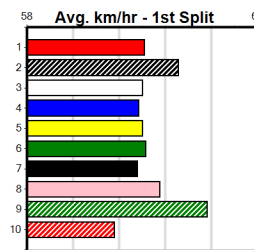

TOM PELL MEMORIAL

Distance: 425m, Race Type: Grade 5 T3, Total Prizemoney: $1,530
1st: $1,000, 2nd: $320, 3rd: $160, 4th: $50

BEN OLLIE (3) has had little luck in his two runs since resuming and he can make amends this time around. FROSTY JACK (1) is a powerful type and he is drawn to settle closer than normal. ROGAN BALE (6) will be strong in the closing stages.

Watchdog Tips: 3 1 6 5 Bet: Box Quinella 1,3,6 ($10 for 333.33%)

Form Box Wgt Dist Track Date Time BON Margin 1st/2nd (Time) PIR Checked Comment W/R Split 1 S/P Grade

FROSTY JACK [5] Prefer over longer but is well drawn, danger $3.60
Owner(s): B Robertson -leech
Sire: BEAST UNLEASHED Dam: STARS AND LIGHTS
Trainer: Briana Robertson -leech (Smeato)

Box History table and Prize Best Starts Trk/Dts APM for FROSTY JACK

WHERE'S LESLEY [5] Steady record here, needs to lead, prefer others $10.00
Owner(s): T Hore
Sire: COSMIC RUMBLE Dam: MEPUNGA GAL
Trainer: Peter Dunlevey (Cohuna)

Box History table and Prize Best Starts Trk/Dts APM for WHERE'S LESLEY

BEN OLLIE [5] No luck since resuming, can atone, go close $4.80
Owner(s): V Giles
Sire: MAGICAL BALE Dam: ONE STEP AHEAD
Trainer: Vivianne Giles (Bamawm)

Box History table and Prize Best Starts Trk/Dts APM for BEN OLLIE

BEAUTY BUBBLES [5] Wide runner in three is a worry, place preferred $7.00
Owner(s): A Blake
Sire: KINLOCH BRAE Dam: BONNIE BEAUTY
Trainer: Aaron Blake (North Bendigo)

Box History table and Prize Best Starts Trk/Dts APM for BEAUTY BUBBLES

SMILING SPANIARD [5] Strong win last time, this is harder, place $5.00
Owner(s): IONA SHARE (SYN), P Boots, A Rocke
Sire: HOOKSY Dam: PROVEN KATIE
Trainer: Arron Rocke (Merrigum)

Box History table and Prize Best Starts Trk/Dts APM for SMILING SPANIARD

1

2

3

4

5