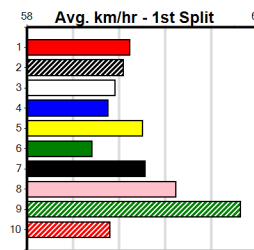

ALLAN ABBOTT MEMORIAL

Distance: 425m, Race Type: Tier 3 - Grade 7, Total Prizemoney: $1,530
1st: $1,000, 2nd: $320, 3rd: $160, 4th: $50

NOIR SATIN (8) showed his true talent with a handy 19.84 Healesville win and he looks suited in this event. DARK BEFORE DAWN (3) has been luckless since his maiden win and he will find this easier. CRUISING AMY (5) can run a cheeky race.

Watchdog Tips: 8 3 5 4 Bet: Win 8

Form Box Wgt Dist Track Date Time BON Margin 1st/2nd (Time) PIR Checked Comment W/R Split 1 S/P Grade
CAPALA [7] Only win came in steady time, look to others $10.00
Owner(s): beers for the boys (SYN), D Baldwin, D Chillingsworth, P Rattray
Trainer: Thomas Wark (Murchison)

MINCHER MAGIC [7] Poor record here, may find bother, next time $8.00
Owner(s): B Brown
Trainer: Brian Brown (Axedale)

DARK BEFORE DAWN [7] No luck since his maiden win, can atone, danger $3.60
Owner(s): R Ross
Trainer: Kevin Ross (Mount Glasgow)

LEROY [7] Better than form, strong in the run home, respect $9.00
Owner(s): A Debattista
Trainer: Chananchida Sriboon (Sedgwick)

CRUISING AMY [7] Tough draw but has solid muster, can threaten $7.50
Owner(s): A Giacca
Trainer: Alfio Giacca (Sunshine North)

1

2

3

4

5