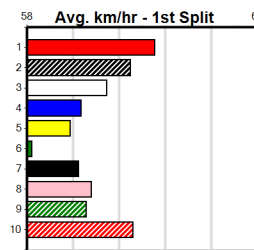

Bendigo

1

5:52PM

(VIC time)

ALLAN 'SCRIBE' TAYLOR MEMORIAL

Distance: 425m, Race Type: Tier 3 - Maiden, Total Prizemoney: $1,530
1st: $1,000, 2nd: $320, 3rd: $160, 4th: $50

MORAINE SALLY (8) was far from disgraced when placed here last time and she will continue to get better with more racing. FLAGPOLE (7) has been placed in two of four to date and he will be strong in the run home. LIMIT MISS (5) won't be too far away

Watchdog Tips: **8** **7** **5** **2** **Bet:** Box Quinella 5,7,8 ($10 for 333.33%)

Form Box	Wgt	Dist	Track	Date	Time	BON	Margin	1st/2nd (Time)	PIR	Checked	Comment	WR	Split 1	S/P	Grade

1

HELLO LUNA [M] **$9.00**

BD Bitch **Feb-22** **Sire:** WORM BURNER **Dam:** KICK NOW

Owner(s): H Savage **Trainer:** Kate Jackson (Kamarooka)

Winning Distances: < 300m (0) 300 - 399m (0) 400 - 499m (1) 500 - 599m (0) 600 - 699m (0) > 700m (0)

Winning Weights: 24.3(1)

4th (8)	25.1	425	BEN	R2	14-Feb-24	24.76	24.09	4.00L HAD A MISCHIEF (24.48)	Q/111				6.62	$14.80	T3-M
3rd (5)	25.2	390	SHP	R1	19-Feb-24	22.63	22.13	7.50L ASTON APATITE (22.13)	M/23				8.59	$20.60	M
4th (7)	25.1	390	SHP	R1	22-Feb-24	22.88	22.29	4.25L SPIRIT OF PANAMA (22.59)	M/43				8.80	$6.80	T3-M
5th (6)	24.7	425	BEN	R1	28-Feb-24	25.08	24.18	4.50L HIGH COTTON (24.77)	M/566				6.80	$13.70	T3-M
7th (8)	24.6	450	SHP	R2	05-Mar-24	26.37	25.29	8.00L HAD A MISCHIEF (25.84)	M/577				6.81	$21.10	RW
7th (2)	24.9	300	HVL	R2	08-Mar-24	17.50	16.71	3.25L WARDAN JILUNGIN (17.28)	S/5				4.10	$10.00	T3-M
7th (2)	25.0	390	SHP	R1	21-Mar-24	22.84	22.23	4.25L BRAVADO (22.54)	Q/11				8.54	$13.30	T3-M
1st (1)	24.3	425	BEN	R1	28-Mar-24	24.21	24.19	3.25L PARNASSUS (24.43)	M/111				6.60	$13.40	T3-M

Last 3 wins NOT included above

Box History

Bx	1st	2nd	3rd	4th	5th	6th	7th	8th
1	1	1	1	1	1	1		
2								3
3			1					
4								
5				1				
6						1		
7					1			
8							1	2

Prize Best $1100.00
Starts 24.21(1)-28/3/24
Trk/Dts 15-1-1-3
APM 7-1-0-2
816

2

LITTLE TIC [M] Biks **$6.50**

WBK Bitch **Mar-22** **Sire:** PURE TITANIUM **Dam:** CRUISING FOUR

Owner(s): J Condo **Trainer:** Judith Condo (Pyramid Hill)

Winning Distances: < 300m (0) 300 - 399m (0) 400 - 499m (0) 500 - 599m (0) 600 - 699m (0) > 700m (0)

Winning Weights:

3rd (1)	27.0	425	BEN	R2	12-Jan-24	24.45	23.52	11.00 MOCK FISH (23.69)	S/333				6.81	$32.90	M
5th (6)	26.8	425	BEN	R1	19-Jan-24	24.83	23.91	6.50L ASTON KENNEDY (24.40)	S/645				6.85	$11.70	M
5th (2)	27.1	425	BEN	R2	24-Jan-24	25.30	24.14	12.00 TYPHOON CAMERON (24.52)	M/684				6.79	$4.20	T3-M
5th (3)	27.1	410	HOR	R1	06-Feb-24	24.16	23.08	13.00 LIGHTNING JEDDA (23.29)	M/65				10.72	$19.20	M
4th (7)	27.2	450	SHP	R3	15-Feb-24	25.97	25.58	2.50L RUN LEXI RUN (25.79)	M/344				6.86	$7.80	M
ST (-)	26.3	425	BEN		06-Mar-24	24.66		2.75L Trial Cleared	S/22				2of4	6.73	ST
5th (8)	26.8	425	BEN	R1	13-Mar-24	24.95	24.00	7.00L ARCHIE MCIVOR (24.48)	M/285				6.77	$7.40	T3-M
3rd (2)	26.7	425	BEN	R1	28-Mar-24	24.56	24.19	5.50L HELLO LUNA (24.21)	M/344				6.78	$6.90	T3-M

Last 3 wins NOT included above

Box History

Bx	1st	2nd	3rd	4th	5th	6th	7th	8th
1			1					
2			1		1			
3					1			
4								
5						1		
6					1			
7				1				
8				1	1			

Prize Best $440.00
Starts NBT
Trk/Dts 9-0-0-2
APM 5-0-0-2
274