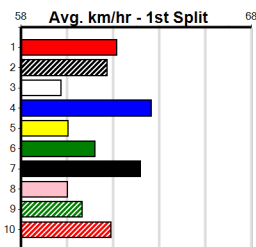

JIM BOURKE/LOU PETTERSEN MEMORIAL

Distance: 425m, Race Type: Tier 3 - Maiden, Total Prizemoney: $1,530
1st: $1,000, 2nd: $320, 3rd: $160, 4th: $50

IN SECRET (4) has been placed in three of four to date and she has the speed to make every post a winner. SNOW ROYALE (7) led for a long way last time and she will give a nice sight again.
HELLO COOPER (2) will be strong in the run home.

Watchdog Tips: 4 7 2 8 **Bet:** Win 4

Form Box	Wgt	Dist	Track	Date	Time	BON	Margin	1st/2nd (Time)	PIR	Checked	Comment	W/R	Split 1	S/P	Grade

1

BLUE BLUE BLUE [M] **$12.00**

BEED Bitch Feb-22 Sire: FERNANDO BALE Dam: IT'S A FRENZY

Owner(s): G Sprod Trainer: Michael Chilcott (Heathcote)

Winning Distances: < 300m (0) 300 - 399m (0) 400 - 499m (0) 500 - 599m (0) 600 - 699m (0) > 700m (0)

Winning Weights:

Post	Age	Wgt	Sex	Track	Date	Time	BON	Margin	1st/2nd (Time)	PIR	Checked	Comment	W/R	Split 1	S/P	Grade
8th (5)	23.6	410	HOR	R2	27-Feb-24	24.62	23.07	16.00	ICE ICE BABY (23.54)	M/68	.	.	W	10.93	$22.00	M
6th (1)	24.2	425	BEN	R3	01-Mar-24	25.38	23.62	19.00	COMBO COL (24.10)	M/446	.	.	.	6.71	$5.50	M
6th (3)	24.9	425	BEN	R2	13-Mar-24	25.14	24.00	8.00L	CLOISONNE (24.59)	M/234	.	.	.	6.75	$10.30	T3-M
F (4)	24.7	425	BEN	R2	20-Mar-24	0.00	24.11	.	MCIVOR OLLY (24.34)	M/346	.	.	V3	6.71	$5.20	M
5th (1)	24.5	425	BEN	R2	28-Mar-24	24.96	24.19	11.00	IN SECRET (24.19)	M/485	.	.	.	6.82	$10.40	T3-M

Last 3 wins NOT included above

Box History

Bx	1st	2nd	3rd	4th	5th	6th	7th	8th
1					1	1		
2								
3						1		
4								
5								1
6								
7								
8								

Prize Best $0.00
Starts NBT
Trk/Dts 5-0-0-0
APM 3-0-0-0

2

HELLO COOPER [M] **$4.60**

BK Dog Mar-22 Sire: ASTON DEE BEE Dam: WHITE AMBUSH

Owner(s): J Hooke Trainer: Jane Hooke (Huntly)

Winning Distances: < 300m (0) 300 - 399m (0) 400 - 499m (0) 500 - 599m (0) 600 - 699m (0) > 700m (0)

Winning Weights:

Post	Age	Wgt	Sex	Track	Date	Time	BON	Margin	1st/2nd (Time)	PIR	Checked	Comment	W/R	Split 1	S/P	Grade
3rd (7)	32.5	390	SHP	R2	05-Feb-24	22.99	21.91	11.00	BOURKE (22.24)	M/53	.	.	.	8.63	$21.40	MF
4th (6)	32.5	390	SHP	R1	12-Feb-24	22.99	22.01	8.00L	GUNAI LILLY (22.46)	S/34	.	.	.	8.89	$26.20	M
7th (4)	32.8	390	SHP	R2	19-Feb-24	23.20	22.13	8.50L	OUR FLYING DREAM (22.60)	S/77	.	.	.	9.28	$3.80	M
6th (2)	32.8	425	BEN	R1	28-Feb-24	25.09	24.18	4.50L	HIGH COTTON (24.77)	S/645	.	.	W	6.84	$10.40	T3-M
4th (8)	32.3	390	SHP	R3	05-Mar-24	22.74	22.11	9.00L	LUKA MAGIC (22.11)	S/44	.	.	.	8.96	$7.40	M
7th (7)	32.8	425	BEN	R1	13-Mar-24	25.09	24.00	9.00L	ARCHIE MCIVOR (24.48)	M/356	.	.	.	6.78	$9.40	T3-M
3rd (5)	32.3	390	SHP	R2	21-Mar-24	22.90	22.23	5.50L	BUSHMAN'S ARCHIE (22.52)	S/64	.	.	.	8.94	$19.40	T3-M
2nd (2)	32.5	425	BEN	R2	28-Mar-24	24.55	24.19	5.50L	IN SECRET (24.19)	S/222	.	.	W	6.76	$4.20	T3-M

Last 3 wins NOT included above

Box History

Bx	1st	2nd	3rd	4th	5th	6th	7th	8th
1								
2	1					1		
3	1							
4							1	
5			1					
6				1				
7			1					1
8				1				

Prize Best $1105.00
Starts NBT
Trk/Dts 9-0-2-2
APM 3-0-1-0