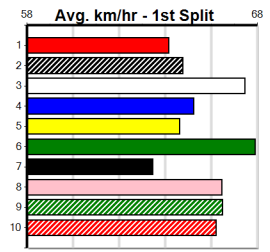

SPORTSBET SET A DEPOSIT LIMIT

Distance: 390m, Race Type: Grade 5, Total Prizemoney: $2,925
1st: $1,950, 2nd: $600, 3rd: $300, 4th: $75

TRICKY DISCO (1) recorded back to back impressive wins here recently and he looks very well graded in this event. GRAVITATIONAL (8) was smartly placed here two runs back and she is well drawn out wide. NICE ONE TOM (6) can burn early on.

Watchdog Tips: 1 8 6 4 Bet: Win 1

Race 1: TRICKY DISCO [5] Nice turn of foot, has the good draw, yes $3.40. Includes owner, sire, dam, winning distances, weights, and a box history table.

Race 2: GAS MAN [5] Capable but prefer out wide, next time $10.00. Includes owner, sire, dam, winning distances, weights, and a box history table.

Race 3: KEY TO SUCCESS [5] Front runner, down on best form, place $7.50. Includes owner, sire, dam, winning distances, weights, and a box history table.

Race 4: FIERY DUEL [5] Placed in three of his past four, keep safe $6.00. Includes owner, sire, dam, winning distances, weights, and a box history table.

Race 5: STRESS TEST [5] Back in form but this is harder, prefer others $10.00. Includes owner, sire, dam, winning distances, weights, and a box history table.