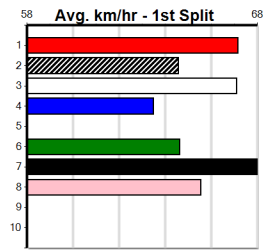

BROAD TREE CARE

4

4:50PM

(VIC time)

Distance: 390m, Race Type: Free For All, Total Prizemoney: $3,360
1st: $2,250, 2nd: $690, 3rd: $345, 4th: $75

QUINLAN BALE (8) is a star speedster and he is now at peak fitness with four runs under his belt since resuming. SPRING PORT (1) is in career best form and he is drawn to be prominent throughout. RAICHU (3) is never far away in this company.

Watchdog Tips: **8** **1** **3** **7** **Bet:** Trifecta 8/1,3,7/1,3,6,7 ($10 - 111.11%)

1

SPRING PORT (SA)[4] **Racing with confidence, early speed, danger** **$4.60**
BK Dog Sep-20 Sire: ASTON DEE BEE Dam: SPRING GLASS
Owner(s): A Gurry Trainer: Andrea Gurry (Nhill)
Winning Distances: < 300m (0) 300 - 399m (2) 400 - 499m (12) 500 - 599m (3) 600 - 699m (0) > 700m (0)
Winning Weights: 33.1(1) 33.2(2) 33.3(1) 33.7(1) 33.8(2) 34.0(2) 34.1(1) 34.2(1) 34.3(2) 34.4(3) 34.5(1)

Box	1st	2nd	3rd	4th	5th	6th	7th	8th
1	6	2	4					1
2	1	3	2	3	3			
3	1	2	2	2			2	
4	3	3	2	1	3			1
5	1	1	1	2	2	1	1	
6	3	1	1	2	2			
7	1	2	4	1				
8	1	1		2	1	1	1	

Last 3 wins NOT included above

Box	1st	2nd	3rd	4th	5th	6th	7th	8th								
1	8	33.2	525	MEA	R8	22-Apr-23	29.98	29.74	1.5L	COMMANDER TOMMY	M/1111		SW	5.07	$13.60	X34
1	1	33.8	410	HOR	R12	16-Jan-24	22.96	22.95	4.25L	XYLUS BALE (23.25)	Q/11			10.26	$4.30	5
1	3	34.1	450	WBL	R5	25-Jan-24	25.58	24.90	1.5L	COMPTON DAISY (25.68)	S/411			6.77	$6.40	X45

2

TINKER CRYSTAL [4] **Back in form but this is harder, next time** **$12.00**
BK Bitch Jan-21 Sire: ASTON KIMETTO Dam: SLEW LEFT
Owner(s): Burns Racing (SYN), C Burns, J Burns Trainer: Jennifer Burns (Balliang)
Winning Distances: < 300m (0) 300 - 399m (1) 400 - 499m (4) 500 - 599m (3) 600 - 699m (0) > 700m (0)
Winning Weights: 27.4(1) 27.8(1) 28.2(1) 28.3(1) 28.5(2) 28.7(1) 28.8(1)

Box	1st	2nd	3rd	4th	5th	6th	7th	8th
1	2	1	1	1		2		
2	3			2	1	2	4	2
3	1	1	2	1	1			2
4		1	1	1		3	1	
5					2	1	1	1
6	2		2	2	2	1	1	1
7		1	1	1	1	1	1	1
8		2	2	2	1	1	3	

Last 3 wins NOT included above

Box	1st	2nd	3rd	4th	5th	6th	7th	8th								
1	1	28.8	525	MEP	R4	21-Jun-23	30.56	30.14	0.50L	GLADIATOR HULK (30.59)	Q/1122			5.15	$3.10	T3-5
1	1	28.5	525	MEP	R10	01-Nov-23	30.45	30.01	6.00L	HAYTOWN'S GIRL (30.85)	Q/2211		SW	5.17	$2.30	T3-5
1	2	28.7	525	MEP	R7	15-Nov-23	30.43	30.04	3.75L	MINTY BOX (30.68)	Q/4222			5.24	$6.80	5

3

RAICHU [3] **Never too far away in this company, threat** **$8.00**
BD Dog Nov-19 Sire: FERNANDO BALE Dam: OSAKALAKA
Owner(s): A Lie Trainer: Dylan Sharp (Lara)
Winning Distances: < 300m (0) 300 - 399m (9) 400 - 499m (14) 500 - 599m (0) 600 - 699m (0) > 700m (0)
Winning Weights: 30.3(1) 30.6(2) 30.7(2) 30.8(6) 30.9(2) 31.0(3) 31.1(1) 31.2(2) 31.3(1) 31.4(1) 31.5(1) 31.6(1)

Box	1st	2nd	3rd	4th	5th	6th	7th	8th
1	5		2	2	2	1	1	1
2	7	2	1	2	1	2	1	1
3	2	3	2	3	2			1
4		5	2	2	2	1	2	1
5	2	1		1	3	3		
6	3	2	5			5	1	
7	1	5	5	3	1	1	2	
8	3		1	3	4	2	2	1

Last 3 wins NOT included above

Box	1st	2nd	3rd	4th	5th	6th	7th	8th								
1	8	31.0	410	HOR	R8	17-Oct-23	23.07	23.06	0.75L	KRAKEN FORCE (23.10)	Q/22			10.25	$7.50	FFA
1	2	30.7	390	WBL	R7	09-Nov-23	22.04	21.95	1.5L	DOWNSTREAM (22.13)	Q/11		SW	8.49	$2.70	X45
1	1	30.8	350	TRA	R11	18-Nov-23	19.56	19.39	1.00L	SAKURA RYKER (19.63)	M/12			6.58	$3.70	5