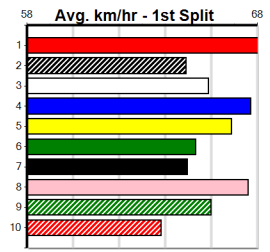

SPORTSBET SAME RACE MULTI

Distance: 390m, Race Type: Mixed 6/7, Total Prizemoney: $2,925
1st: $1,950, 2nd: $600, 3rd: $300, 4th: $75

BLOCK A BABE (6) has shown terrific early speed at Horsham to date and she will give them something to catch. WALTER WALRUS (7) has been placed in two of four here and he will get a nice cart across early on. ASTON TRUMAN (8) can come out running

Watchdog Tips: 6 7 8 1 Bet: Box Quinella 6,7,8 ($10 for 333.33%)

LEKTRA LAYLA [6] Continues to improve, well drawn, keep safe $4.60
BK Bitch Apr-22 Sire: HOUDINI BOY Dam: LEKTRA JENA
Owner(s): P Lenehan
Trainer: Philip Lenehan (Toolong)
Winning Distances: < 300m (0) 300 - 399m (0) 400 - 499m (2) 500 - 599m (0) 600 - 699m (0) > 700m (0)
Winning Weights: 25.0(1) 25.2(1)
2nd (1) 25.2 305 MTG R1 04-Feb-24 17.87 17.58 0.05L YESTERDAY'S HERO (17.87) 5.82 $1.70 M
5th (6) 25.4 410 HOR R1 20-Feb-24 23.76 23.21 6.00L UTRILLO BALE (23.34) Q/11 10.29 $9.50 M
1st (4) 25.2 400 MTG R3 03-Mar-24 23.21 23.01 1.00L MOOBALL (23.28) 0 SAMP 10.83 $2.40 M
2nd (6) 25.6 390 WBL R3 11-Mar-24 22.45 22.17 2.75L NICE ONE TOM (22.27) M/32 8.76 $9.10 X67
6th (3) 25.7 400 MTG R5 17-Mar-24 23.81 22.82 14.00 LEKTRA ABBI (22.82) 11.43 $3.70 J
1st (4) 25.0 400 MTG R4 24-Mar-24 23.06 22.94 2.00L ROUGH BOY RUSS (23.21) 10.74 $4.00 J
Last 3 wins NOT included above
Box History: Bx 1st 2nd 3rd 4th 5th 6th 7th 8th
1 1 1
2 1
3 1
4 2
5 1
6 1 1
7 1
8 1
Prize Best $2665.00 NBT
Starts 6-2-2-0
Trk/Dts 1-0-1-0
APM 2609

IDYLLIC TOBY [6] Beaten in both runs here, needs it easier $10.00
BK Dog Mar-22 Sire: SUPERIOR PANAMA Dam: IMMIDENT
Owner(s): A Gurry
Trainer: Andrea Gurry (Nhili)
Winning Distances: < 300m (0) 300 - 399m (0) 400 - 499m (2) 500 - 599m (0) 600 - 699m (0) > 700m (0)
Winning Weights: 31.2(2)
1st (8) 31.2 410 HOR R1 16-Dec-23 23.62 22.84 2.50L ZENI BALE (23.78) M/11 10.45 $3.60 M
1st (1) 31.2 410 HOR R3 26-Dec-23 23.29 22.90 1.00L SHORE'S PICK (23.35) M/22 10.44 $4.50 7
5th (4) 31.1 485 HOR R5 01-Jan-24 27.59 27.07 7.50L JETSTREAM ICON (27.07) M/433 6.64 $6.50 X67
4th (4) 30.8 485 HOR R5 09-Jan-24 27.64 27.10 8.00L URIEL BALE (27.10) M/222 6.60 $11.70 X67
4th (4) 31.0 390 WBL R3 13-Jan-24 22.83 22.08 5.50L SQUIGGLY KING (22.48) M/54 8.90 $3.80 X67
2= (3) 31.1 485 HOR R9 16-Jan-24 27.63 27.30 1.5L ALLEY OOP (27.54) M/211 6.71 $5.80 X67
8th (1) 31.1 410 HOR R1 23-Jan-24 24.35 22.82 17.00 YUM CHA JACK (23.21) M/88 11.39 $3.90 X67
6th (8) 31.1 390 WBL R1 14-Mar-24 22.77 22.09 7.50L CHESTER DEEDS (22.25) S/86 8.99 $3.80 X67
Last 3 wins NOT included above
Box History: Bx 1st 2nd 3rd 4th 5th 6th 7th 8th
1 1 1
2 1 1
3 1
4 1 1 2 2
5 1
6 1
7 1
8 1 1
Prize Best $4992.50 NBT
Starts 10-2-2-0
Trk/Dts 2-0-0-0
APM 2996