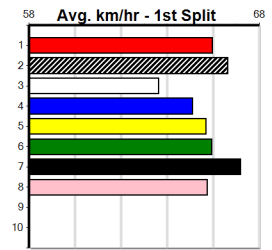

CASSIGN DESIGN DAMSELS DASH

Distance: 390m, Race Type: Grade 5, Total Prizemoney: $2,925
1st: $1,950, 2nd: $600, 3rd: $300, 4th: $75

SCENIC COURT (7) is armed with blistering early speed and she can atone for some luckless runs of late. HARD STYLE CANDY (5) can unwind a powerful finish and she just needs some luck early on. FRONT COVER (2) is showing plenty of promise

Watchdog Tips: 7 5 2 4 Bet: Win 7

Race 1: JUST WANT PIZZA [5] Talented but is lacking confidence, place best $9.00. Owner: A Lie, Sire: SUPERIOR PANAMA, Dam: JUNK FOOD JUNKIE. Includes box history and prize details.

Race 2: FRONT COVER [5] Shows promise, can burn early on, major player $3.60. Owner: Wat Gor Pow (SYN), Sire: TOMMY SHELBY, Dam: CHLOE LOUISE. Includes box history and prize details.

Race 3: WHO TOLD MEL [5] Rises in class, may get crowded early, tested $16.00. Owner: EMMA'S BOYS (SYN), Sire: RAW ABILITY, Dam: WHO TOLD LINDYLU. Includes box history and prize details.

Race 4: DONITA BALE (NSW)[5] Cracking 24.49 Sale winner, must keep safe $4.60. Owner: B Wheeler, Sire: FERAL FRANKY, Dam: ZELZER ALLEN. Includes box history and prize details.

Race 5: HARD STYLE CANDY [5] Can unwind a strong finish, danger with luck $6.00. Owner: A Lie, Sire: HARD STYLE RICO, Dam: TRIXTA ROX. Includes box history and prize details.