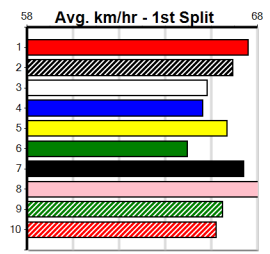

WARRNAMBOOL FENCING SPECIALISTS

Distance: 390m, Race Type: Grade 5, Total Prizemoney: $2,925
1st: $1,950, 2nd: $600, 3rd: $300, 4th: $75

FITZROY BALE (2) took a big scalp at Horsham last time and he will prove hard to hold out again.
BLAME SPENCER (7) has slick early speed and he is getting stronger all the time. ELITE JET (6) beat a top field at Ballarat last time out.

Watchdog Tips: 2 7 6 4 Bet: Box Quinella 2,6,7 ($10 for 333.33%)

CLASSIC REWARD [5] Well drawn but does rise in class, place best $9.00
BD Dog May-21 Sire: BARCIA BALE Dam: SPRING CLASSIC
Owner(s): K Mugavin
Trainer: Kevin Mugavin (Killarney)
Winning Distances: < 300m (0) 300 - 399m (4) 400 - 499m (1) 500 - 599m (0) 600 - 699m (0) > 700m (0)
Winning Weights: 30.8(1) 31.1(1) 31.6(1) 32.0(1) 32.4(1)
Box History table and Prize Best Starts table included.

FITZROY BALE (NSW)[5] Took a big scalp last time, hard to hold out $3.40
BK Dog Sep-20 Sire: AUSSIE INFRARED Dam: IVY BALE
Owner(s): A Gurry
Trainer: Andrea Gurry (Nhili)
Winning Distances: < 300m (0) 300 - 399m (0) 400 - 499m (12) 500 - 599m (2) 600 - 699m (0) > 700m (0)
Winning Weights: 32.5(1) 32.8(1) 32.9(1) 33.1(1) 33.2(1) 33.4(2) 33.8(2) 34.3(1) 34.4(1) 34.6(1) 34.8(1) 34.9(1)
Box History table and Prize Best Starts table included.

MORAINÉ ARNIE [5] Good record here, strong in the run home, place $7.50
WRBD Dog Jul-21 Sire: FULLY LOADED Dam: MORAINÉ ROSIE
Owner(s): M Keane
Trainer: Mark Keane (Koroit)
Winning Distances: < 300m (0) 300 - 399m (7) 400 - 499m (0) 500 - 599m (0) 600 - 699m (0) > 700m (0)
Winning Weights: 33.7(1) 34.1(2) 34.2(1) 34.3(1) 34.4(1) 36.1(1)
Box History table and Prize Best Starts table included.

ASTON CASSIDY [5] Far from disgraced in his past two, keep safe $8.00
F Dog Aug-20 Sire: ASTON DEE BEE Dam: DYNA SARAH
Owner(s): R Borda
Trainer: Samuel Webb (Epsom)
Winning Distances: < 300m (0) 300 - 399m (5) 400 - 499m (9) 500 - 599m (0) 600 - 699m (0) > 700m (0)
Winning Weights: 32.8(2) 32.9(4) 33.0(2) 33.1(3) 33.2(1) 33.3(1) 33.8(1)
Box History table and Prize Best Starts table included.

BLINKIN' BLUE [5] Talented but may get crowded early, risky $12.00
BE Dog Jul-21 Sire: AUSSIE INFRARED Dam: SHE WIGGLES
Owner(s): M Roberts
Trainer: Mark Roberts (Terang)
Winning Distances: < 300m (0) 300 - 399m (3) 400 - 499m (4) 500 - 599m (0) 600 - 699m (0) > 700m (0)
Winning Weights: 33.5(1) 34.1(1) 34.3(1) 34.4(1) 34.5(2) 34.6(1)
Box History table and Prize Best Starts table included.