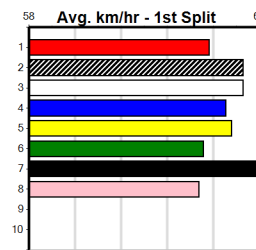

EDWARDS ELECTRICAL DAMSELS DASH

Distance: 390m, Race Type: Grade 5, Total Prizemoney: $2,925
1st: $1,950, 2nd: $600, 3rd: $300, 4th: $75

LEKTRA CARRY (3) has won three on the spin in brilliant style and she will continue to get better. LISSY FERNANDO (5) can make mistakes in her races but she is fitted with a V12 engine. CANYA SUPERSONIC (7) owns a sizzling 22.05 PB here.

Watchdog Tips: 3 5 7 6 Bet: Trifecta 3,5/3,5,7/3,5,6,7 ($10 - 125%)

LEE LEE CABANG [5] Rises in class, may get buried back, tested $16.00
Owner(s): R Gavin
Winning Distances: < 300m (0) 300 - 399m (6) 400 - 499m (1) 500 - 599m (0) 600 - 699m (0) > 700m (0)
Box History table and Prize Best Starts table included.

CINNAMON DUST [5] Talented but pace outside is a worry, place $6.50
Owner(s): C O'brien
Winning Distances: < 300m (0) 300 - 399m (2) 400 - 499m (3) 500 - 599m (2) 600 - 699m (0) > 700m (0)
Box History table and Prize Best Starts table included.

LEKTRA CARRY [5] Won three on the spin, can burn early, yes $3.40
Owner(s): P Lenehan
Winning Distances: < 300m (0) 300 - 399m (0) 400 - 499m (3) 500 - 599m (0) 600 - 699m (0) > 700m (0)
Box History table and Prize Best Starts table included.

TINKER DOT [5] Showing promise but this is harder, next time $12.00
Owner(s): Burns Racing (SYN), C Burns, J Burns
Winning Distances: < 300m (0) 300 - 399m (1) 400 - 499m (2) 500 - 599m (0) 600 - 699m (0) > 700m (0)
Box History table and Prize Best Starts table included.

LISSY FERNANDO [5] Powerful type, drops in class, main danger $6.50
Owner(s): J Hopper
Winning Distances: < 300m (0) 300 - 399m (0) 400 - 499m (6) 500 - 599m (0) 600 - 699m (0) > 700m (0)
Box History table and Prize Best Starts table included.