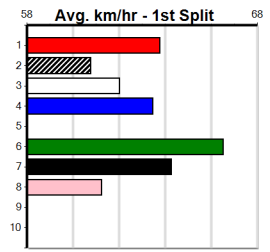

MATKO HIRE GDR

Distance: 650m, Race Type: Grade 5, Total Prizemoney: $5,940
1st: $4,040, 2nd: $1,215, 3rd: $610, 4th: $75

SEPHORA BALE (7) lit up the clock when scoring at Sale last time and she may be suited to this distance range. STELLA GIRL (6) can find trouble in her races but she is a very powerful chaser. WESTERLY BALE (3) is racing with great confidence.

Watchdog Tips: 7 6 3 1 Bet: Trifecta 6,7/6,7/1,3 ($10 - 250%)

MAXIMUM LYN [5] Honest type, gets the gun run, must keep safe $5.00
Owner(s): J Cooper
Winning Distances: < 300m (0) 300 - 399m (1) 400 - 499m (2) 500 - 599m (1) 600 - 699m (0) > 700m (0)
Box History table and Prize Best Starts table included.

ASTON ZULU [5] *** SCRATCHED *** $16.00
Owner(s): R Borda
Winning Distances: < 300m (0) 300 - 399m (0) 400 - 499m (6) 500 - 599m (5) 600 - 699m (0) > 700m (0)
Box History table and Prize Best Starts table included.

WESTERLY BALE (NSW)[5] Airborne at present, getting stronger, threat $3.00
Owner(s): B Wheeler
Winning Distances: < 300m (0) 300 - 399m (0) 400 - 499m (4) 500 - 599m (1) 600 - 699m (1) > 700m (0)
Box History table and Prize Best Starts table included.

SUNISA BALE (NSW)[5] *** SCRATCHED *** $26.00
Owner(s): B Wheeler
Winning Distances: < 300m (0) 300 - 399m (0) 400 - 499m (3) 500 - 599m (3) 600 - 699m (1) > 700m (0)
Box History table and Prize Best Starts table included.

*** VACANT BOX ***
Owner(s):
Winning Distances: < 300m (0) 300 - 399m (0) 400 - 499m (0) 500 - 599m (0) 600 - 699m (0) > 700m (0)
Box History table included.