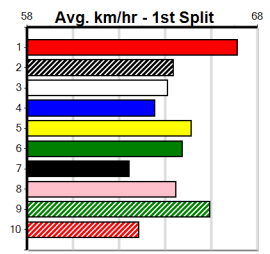

WOOD MOTORCYCLE & MOWER

Distance: 450m, Race Type: Grade 5, Total Prizemoney: $2,925
1st: $1,950, 2nd: $600, 3rd: $300, 4th: $75

ANNA YOU PEST (1) has been racing well in stronger company of late and she is drawn to make every post a winner. MEAL TICKET (3) is armed with a terrific turn of foot and she just needs a little luck early on. TINKER PETE (6) has returned to form

Watchdog Tips: 1 3 6 8 Bet: Win 1

Race card for ANNA YOU PEST [5]. Includes details on owner (G Hunt), sire (LIGHTNING FRANK), dam (RIXY YA PEST), winning distances, and a list of race results. Prize money is $2.90.

Race card for STAR'S HOPE [5]. Includes details on owner (K Quinn), sire (BERNARDO), dam (STAR DESIRE), winning distances, and a list of race results. Prize money is $9.00.

Race card for MEAL TICKET [5]. Includes details on owner (G Black), sire (FERNANDO BALE), dam (VEGAS TICKET), winning distances, and a list of race results. Prize money is $4.20.

Race card for JUST A BREW [5]. Includes details on owner (R Brewer), sire (ORSON ALLEN), dam (MEPUNGA FAME), winning distances, and a list of race results. Prize money is $21.00.

Race card for MAYDAY MAYDAY [5]. Includes details on owner (J Sharp, B Pope), sire (FERAL FRANKY), dam (PHILADELPHIA PIP), winning distances, and a list of race results. Prize money is $10.00.