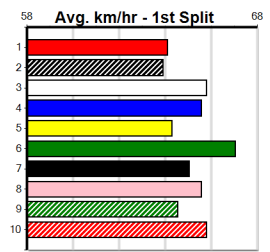

DOWNLOAD THE WATCHDOG APP

Distance: 450m, Race Type: Grade 5, Total Prizemoney: $2,925
1st: $1,950, 2nd: $600, 3rd: $300, 4th: $75

NIKITA BALE (3) powered to the line in her top 24.42 Sale win and she looks suited in this event.
ROUGE KNIGHT (6) is armed with slick early speed and he will continue to get stronger.
SQUIGGLY BOB (8) is ideally drawn out wide.

Watchdog Tips: 3 6 8 1 Bet: Box Quinella 3,6,8 ($10 for 333.33%)

Form Box Wgt Dist Track Date Time BON Margin 1st/2nd (Time) PIR Checked Comment W/R Split 1 S/P Grade

CRACKERJACK ROB [5] No luck of late, has the motor, keep safe $6.50
WBE Dog Feb-21 Sire: FERNANDO BALE Dam: MAXIMUM KACK
Owner(s): J Cooper
Trainer: Jordan Cooper (Lethbridge)

Box History table and Prize Best Starts Trk/Dts APM for Crackerjack Rob

TOBIKUMA [5] Talented but needs things his own way, tested $9.00
BD Dog Feb-21 Sire: BERNARDO Dam: ABSOLUTE DELIGHT
Owner(s): J Williams
Trainer: Samuel Webb (Epsom)

Box History table and Prize Best Starts Trk/Dts APM for Tobikuma

NIKITA BALE (NSW)[5] Powered to the line in her Sale win, go close $3.40
BK Bitch Sep-21 Sire: DYNA VILLA Dam: FRAN BALE
Owner(s): J Wheeler
Trainer: Daniel Gibbons (Avalon)

Box History table and Prize Best Starts Trk/Dts APM for Nikita Bale

READINESS [5] Shows promise but this is harder, next time $10.00
BK Bitch Oct-21 Sire: SHIMA SHINE Dam: APPOINTED
Owner(s): A Tullio
Trainer: Garry George (Beulah)

Box History table and Prize Best Starts Trk/Dts APM for Readiness

BUTTERFLIES LAD [5] Front runner, too much pace inside and out $15.00
BK Dog Feb-21 Sire: MY REDEEMER Dam: MADAM BUTTERFLY
Owner(s): MILLIONAIRES (SYN), J Farrugia, A Farrugia
Trainer: Keith Lloyd (Anakie)

Box History table and Prize Best Starts Trk/Dts APM for Butterflies Lad

1

2

3

4

5