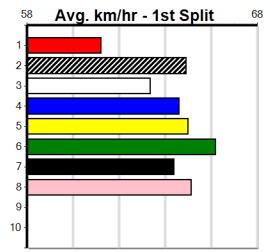

MACEY'S BISTRO (1-3 WINS)

Distance: 450m, Race Type: Restricted Win, Total Prizemoney: $2,925
1st: $1,950, 2nd: $600, 3rd: $300, 4th: $75

BRIGHT MOON (8) has been impressive in her past two at Horsham and she should get a nice cart across early. ASTON REIMS (7) is an improving type and he will turn up the heat in the middle stages. PASSING (6) can come out running at times

Watchdog Tips: 8 7 6 3 Bet: Box Quinella 6,7,8 ($10 for 333.33%)

CHIRP THIRD [7] Down on confidence but has talent, place best $10.00
Owner(s): D Melder
Winning Distances: < 300m (0) 300 - 399m (0) 400 - 499m (1) 500 - 599m (0) 600 - 699m (0) > 700m (0)
Winning Weights: 30.7(1)
2nd (2) 31.7 400 GEL R3 23-Jan-24 23.33 22.51 4.25L IDYLLIC PAIGE (23.03) M/54 . . . 8.72 $5.70 T3-M
1st (5) 30.7 460 GEL R4 30-Jan-24 25.99 25.99 1.25L GENO BRAVINSKI (26.07) M/432 . . SW 6.74 $13.70 T3-RW
4th (5) 30.4 460 GEL R9 09-Feb-24 26.33 25.54 2.75L PICCOLO BALE (26.14) M/674 . . . 6.99 $16.80 7
5th (3) 30.2 515 SAP R9 18-Feb-24 30.40 29.35 4.25L KINGSVILLE COMET (30.12) M/8886 . . . 5.46 $16.10 X67
5th (4) 30.2 450 BAL R9 27-Feb-24 25.85 25.23 4.00L ROUGE KNIGHT (25.58) M/787 . . . 6.78 $20.00 X67
5th (4) 31.0 520 GEL R7 09-Mar-24 30.44 29.85 8.50L KING ETERNAL (29.85) M/4665 . . . 5.64 $22.60 X67
5th (8) 30.4 515 SAP R4 17-Mar-24 30.04 29.41 5.50L RITZA LEWIS (29.66) S/7765 . . . 5.36 $29.60 X67H
4th (8) 30.6 460 GEL R8 22-Mar-24 26.23 25.54 2.50L GOOD BOY BOY (26.06) M/655 . . . 6.93 $34.90 RWH
Last 3 wins NOT included above
Prize Best $2210.00
Starts FSH
Trk/Dts 18-1-2-2
APM 0-0-0-0 1571

MAYBE SPAGHETTI [7] Showed improvement last time, can run a drum $12.00
Owner(s): B Fulton
Winning Distances: < 300m (0) 300 - 399m (1) 400 - 499m (0) 500 - 599m (0) 600 - 699m (0) > 700m (0)
Winning Weights: 28.5(1)
3rd (3) 29.2 410 HOR R3 06-Feb-24 23.67 23.08 6.00L BORACAY STORM (23.28) M/33 . . . 10.63 $24.80 7
5th (4) 29.2 410 HOR R9 13-Feb-24 23.93 22.92 3.75L COALMAN JACK (23.68) M/75 . . . 10.80 $32.30 7
3rd (5) 29.6 400 MTG R5 18-Feb-24 23.29 22.88 5.50L JUST ALFIE (22.91) . . . 10.93 $15.00 6
3rd (3) 29.6 390 WBL R3 22-Feb-24 22.78 22.11 9.00L READINESS (22.19) M/88 . . . 9.07 $61.00 7
2nd (2) 29.7 400 MTG R9 25-Feb-24 23.34 22.85 0.10L OHANA PAW PATROL (23.33) . . . 10.92 $2.10 6
3rd (8) 29.7 450 WBL R4 02-Mar-24 26.27 25.46 12.00 GRAY ELLIOT (25.46) M/234 . . . 6.81 $20.20 RW
7th (4) 29.7 390 WBL R1 14-Mar-24 22.78 22.09 7.50L CHESTER DEEDS (22.25) M/78 . . . 8.97 $28.40 X67
3rd (1) 29.5 410 HOR R2 19-Mar-24 23.55 23.01 1.75L SHINY PISTOL (23.43) Q/43 . . . 10.52 $20.20 7
Last 3 wins NOT included above
1st (4) 28.5 390 WBL R2 12-Dec-23 23.00 22.27 1.5L BELAIR RIC (23.11) M/31 . . . 8.75 $1.40 M
Prize Best $4200.00
Starts NBT
Trk/Dts 29-1-3-9
APM 1-0-0-1 2876