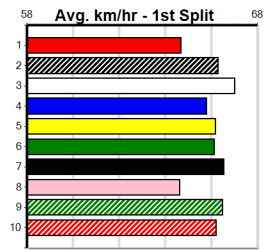

PADDY WANTS PATS

Distance: 390m, Race Type: Grade 5, Total Prizemoney: $2,925
1st: $1,950, 2nd: $600, 3rd: $300, 4th: $75

TORNADO TAHLIA (4) has been racing well in stronger company of late and she can assume control soon after box rise. CANYA WIN (1) has a great record from this draw and he will be prominent throughout. YANIC BALE (2) can charge late

Watchdog Tips: 4 1 2 7 Bet: Win 4

CANYA WIN (NSW)[5] Drawn to be on the pace throughout, danger $3.60
RBD Dog Nov-21 Sire: COLLISION Dam: OPAL ROCKS
Owner(s): Get The Dog (SYN), E Burrett, C Borg, B Graham
Trainer: Jason Sharp (Lara)

YANIC BALE (NSW)[5] Better than his past two, strong late, threat $10.00
BK Dog Dec-20 Sire: BARCIA BALE Dam: HADEEL BALE
Owner(s): A Gurry
Trainer: Andrea Gurry (Nhili)

RUBY'S DESIRE [5] Down on confidence but has early pace, place $7.50
BK Bitch Jan-21 Sire: BERNARDO Dam: STAR DESIRE
Owner(s): D Mitchell
Trainer: Dean Mitchell (Portland)

TORNADO TAHLIA [5] Cracking effort two runs back, hard to hold out $4.00
F Bitch Nov-21 Sire: HARD STYLE RICO Dam: JOSEPHINE
Owner(s): MILLIONAIRES (SYN), J Farrugia, A Farrugia
Trainer: Keith Lloyd (Anakie)

OUTSMART [5] Racing well but this is harder, prefer to watch $10.00
BK Dog Sep-21 Sire: SUPERIOR PANAMA Dam: SHEZ IMPERIOUS
Owner(s): G Black
Trainer: Michael Gibbons (Lara)

1

2

3

4

5