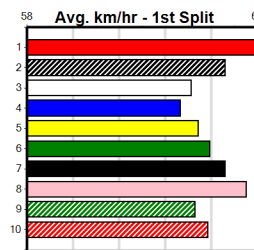

WANNON PARK BINGO - THURSDAYS

Distance: 450m, Race Type: Mixed 4/5, Total Prizemoney: $3,360
1st: $2,250, 2nd: $690, 3rd: $345, 4th: $75

TANGELA BALE (7) has scored some electrifying Horsham wins of late and she is ideally drawn out wide. Anything around the even money mark would be considered good shopping. LOOKS LIKE MAGIC (1) is drawn to be prominent throughout and is the next best

Watchdog Tips: 7 1 8 3 Bet: Win 7

LOOKS LIKE MAGIC [5] Dominant last time, settles on the speed, threat $3.60
BK Dog Jun-21 Sire: FERNANDO BALE Dam: MAGIC MOON DUST
Owner(s): G Bahen
Trainer: Glenn Bahen (Broadford)
Winning Distances: < 300m (0) 300 - 399m (5) 400 - 499m (4) 500 - 599m (0) 600 - 699m (0) > 700m (0)
Winning Weights: 28.4(1) 28.6(2) 28.9(4) 29.0(2)
Box History table and Prize Best Starts table included.

GREAT VALUE [5] Back in form but this is harder, next time $21.00
BK Dog Apr-21 Sire: FERAL FRANKY Dam: CLOONA LASS
Owner(s): K Mugavin
Trainer: Kevin Mugavin (Killarney)
Winning Distances: < 300m (0) 300 - 399m (2) 400 - 499m (3) 500 - 599m (0) 600 - 699m (0) > 700m (0)
Winning Weights: 31.2(2) 31.6(2) 33.5(1)
Box History table and Prize Best Starts table included.

YOGEN BALE (NSW)[5] Talented but lacking confidence, place best $8.50
BK Dog Oct-21 Sire: FERAL FRANKY Dam: FANTA BALE
Owner(s): B Wheeler
Trainer: Mark Delbridge (Balliang)
Winning Distances: < 300m (0) 300 - 399m (1) 400 - 499m (3) 500 - 599m (2) 600 - 699m (0) > 700m (0)
Winning Weights: 35.3(1) 35.4(1) 35.9(1) 36.0(2) 36.1(1)
Box History table and Prize Best Starts table included.

GRUMPY SAILOR [4] Will be giving away too much of a start, tested $51.00
BK Dog Jan-20 Sire: ZAMBORA BROCKIE Dam: DISPUTIVE
Owner(s): R Mahony
Trainer: Raymond Mahony (Southern Cro)
Winning Distances: < 300m (0) 300 - 399m (2) 400 - 499m (5) 500 - 599m (0) 600 - 699m (0) > 700m (0)
Winning Weights: 35.6(2) 35.8(1) 35.9(2) 36.0(1) 36.1(1)
Box History table and Prize Best Starts table included.

MOGK FISH [5] *** SCRATCHED *** $3.20
BK Dog May-22 Sire: KOBLENZ Dam: SUMMER NIGHTS
Owner(s): Sunny Saints (SYN), M Crowe, P Crowe
Trainer: George Borg (Maryborough)
Winning Distances: < 300m (0) 300 - 399m (0) 400 - 499m (4) 500 - 599m (0) 600 - 699m (0) > 700m (0)
Winning Weights: 33.5(1) 33.9(3)
Box History table and Prize Best Starts table included.