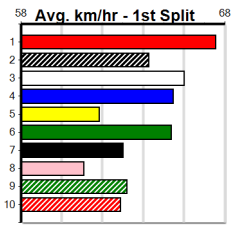

BARN BAR FUNCTION ROOM

Distance: 400m, Race Type: Grade 5 T3, Total Prizemoney: $1,530
1st: $1,000, 2nd: $320, 3rd: $160, 4th: $50

Watchdog Tips: **1** **2** **4** **8** **Bet:** **Quinella 1/2 ($10 for 1000%)**

1 CHARIZARD (SA)[5] *Racing well, can race on the speed, one to beat.*

Form	Box	Weight	Dist	Track	Date	Time	BON	Margin	1st/2nd (Time)	PIR	Checked	Comment	W/R	Split 1	S/P	Grade	Winning Boxes							
1	B				Dec-19		WORM BURNER		RUBY CREEK									1 2 3 4 5 6 7 8						
BD																		3 3 2 3 1 2						
Trainer: Frederick Bickerton (Pearcedale) $2.60																								
3rd	(1)	29.2	350	HVL	R8	21-Feb-24	19.65	19.38	1.5LESPECIAL HARVEY (19.55)	M/4				6.71	$2.20	5	Prize	$24,212.14						
1st	(4)	29.1	350	HVL	R7	01-Mar-24	19.59	19.32	1.75ELSIE DREAMING (19.70)	M/2				6.62	$3.60	T3-5	Best	NBT						
2nd	(1)	29.1	350	HVL	R8	08-Mar-24	19.60	19.47	2.00APPLICANT (19.47)	M/2				6.64	$2.30	T3-5	Starts	79-15-10-14						
3rd	(5)	28.5	350	HVL	R8	15-Mar-24	19.59	19.53	0.75LCRUELLA (19.55)	M/5				6.69	$6.40	T3-5	Trk/Dst	5-0-0-0						
Owner(s): F Bickerton																								

2 VIKING [5] *Good all the way wins in 2 of last 4, major player*

Form	Box	Weight	Dist	Track	Date	Time	BON	Margin	1st/2nd (Time)	PIR	Checked	Comment	W/R	Split 1	S/P	Grade	Winning Boxes							
2	D				Feb-21		KAYDA SHAE		LITTLE BIDDY									1 2 3 4 5 6 7 8						
Trainer: Kate Gorman (Tanjil South) $5.50																								
1st	(8)	29.9	395	TRA	R6	26-Feb-24	22.31	22.29	3.25LUNDER HIS SPELL (22.53)	Q/111				3.79	$9.10	5	Prize	$12,070.00						
6th	(8)	30.3	300	HVL	R12	03-Mar-24	17.06	16.66	3.00RAPIDFIRE SERENA (16.86)	M/6				3.97	$6.50	5	Best	NBT						
1st	(5)	30.2	435	SLE	R12	07-Mar-24	24.72	24.68	5.00LVICTORY BOOM (25.06)	M/111				5.30	$3.50	5	Starts	38-7-2-9						
3rd	(4)	30.7	400	WGL	R11	14-Mar-24	23.19	22.79	2.50LHOOKED ON RED (23.02)	M/34				8.56	$5.60	T3-5	Trk/Dst	3-0-0-1						
Owner(s): Eye Candy (SYN), C Wilk, K Gorman																								

3 SIDEWINDER [5] *Likely to find these a bit too quick, tested here.*

Form	Box	Weight	Dist	Track	Date	Time	BON	Margin	1st/2nd (Time)	PIR	Checked	Comment	W/R	Split 1	S/P	Grade	Winning Boxes							
3	B				Jul-20		AUSSIE INFRARED		SMOOTH MOVING									1 2 3 4 5 6 7 8						
Trainer: Christine Ithier (Springvale South) $41.00																								
7th	(8)	30.2	515	SAN	R11	04-Jan-24	30.86	29.27	15.00LITTLE PEG (29.87)	S/6557				5.23	$51.90	5	Prize	$7,355.00						
3rd	(7)	29.8	300	HVL	R11	24-Jan-24	16.85	16.66	2.50LOUR DREAMER (16.68)	M/4				3.95	$8.60	5	Best	NBT						
6th	(4)	30.4	300	HVL	R11	11-Feb-24	16.98	16.26	7.00LSPOTTY CAN RUN (16.52)	M/5				3.91	$35.10	5	Starts	31-5-4-3						
7th	(4)	30.4	300	HVL	R11	16-Feb-24	17.20	16.72	3.25LTWO WAY GLASS (16.98)	S/8				4.11	$40.50	T3-5	Trk/Dst	1-0-0-0						
Owner(s): Dayas Star (SYN), G Ithier, C Ithier																								

4 OPEN HEAVEN (QLD)[5] *Much better than his last few starts, big chance.*