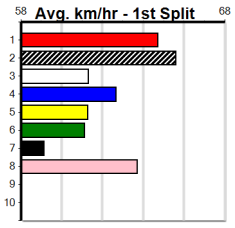

Warragul

HARD STYLE RICO AT STUD

Distance: 460m, Race Type: Tier 3 - Grade 6, Total Prizemoney: $1,530
1st: $1,000, 2nd: $320, 3rd: $160, 4th: $50

7
1:47PM
(VIC time)

JACK'S REGRET (7) can explode mid-race in this and he could be hard to hold out with an ounce of luck. FAMILY TREE (1) is drawn to race on the speed throughout here and he looks like the main danger. ASTON GOZO (6) has claims as well here.

Watchdog Tips: **7** **1** **6** **4** **Bet:** Trifecta 1,7/1,4,6,7/1,4,6,7 ($10 - 83.33%)