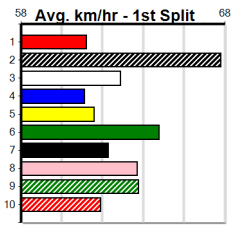

SENNACHIE AT STUD

Distance: 400m, Race Type: Tier 3 - Maiden, Total Prizemoney: $1,530
1st: $1,000, 2nd: $320, 3rd: $160, 4th: $50

11:47AM

(VIC time)

GOT VIBES (3) has been racing in fine fashion with good placings in her last 2 starts and she could be hard to beat in this. BIG CUDDLE (6) can race on the speed from the outset and could be prominent throughout. INTER ROUGE (2) has claims as well.

Watchdog Tips: **3** **6** **2** **1** **Bet:** **Trifecta 3/1,2,6/1,2,6,8 ($10 - 111.11%)**