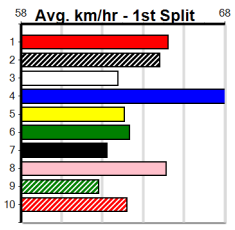

HOOKED ON SCOTCH AT STUD

Distance: 400m, Race Type: Grade 5 T3, Total Prizemoney: $1,530
1st: $1,000, 2nd: $320, 3rd: $160, 4th: $50

5

1:04PM

(VIC time)

SPICY SIREN (5) can get a cart in the early stages in this and could prove too classy in the run to the line. ELSIE DREAMING (4) has the speed to overcome her tricky draw and could be prominent throughout. MR. LARSON (8) has claims as well here.

Watchdog Tips:

5

4

8

1

Bet:

Win 5