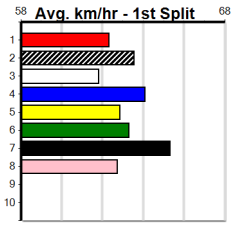

KHANS HOSPITALITY SERVICES

Distance: 460m, Race Type: Grade 5 T3, Total Prizemoney: \$1,530
1st: \$1,000, 2nd: \$320, 3rd: \$160, 4th: \$50

6

1:28PM

(VIC time)

MAJESTIC JAY (4) can show a good turn of foot once balanced in his races and he could prove hard to hold out in this. KNIGHT CUDDLE (3) was a good winner 2 starts back and he could be right in the finish here. GO ASTRAY (1) has claims as well.