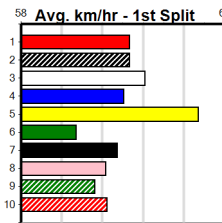

SPORTSBET GREEN TICKS

Distance: 400m, Race Type: Grade 5 T3, Total Prizemoney: $1,530
1st: $1,000, 2nd: $320, 3rd: $160, 4th: $50

OCEAN MIST (5) has been smartly placed in 2 of her last 4 starts and if she can step cleanly in this she looks like the one to beat. QUEEN KATHLEEN (1) looks well suited in this class and she could be right in the finish from her gun draw today.

Watchdog Tips: 5 1 3 6 Bet: Box Quinella 1,3,5 ($10 for 333.33%)

Main table containing race details for 10 races, including horse names, trainers, odds, and winning boxes.