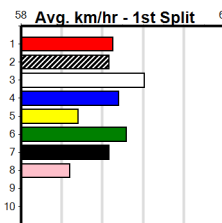

SPORTSBET BS RESPONSIBLY

Distance: 460m, Race Type: Tier 3 - Maiden, Total Prizemoney: \$1,530

1st: \$1,000, 2nd: \$320, 3rd: \$160, 4th: \$50

2

12:04PM

(VIC time)

MIA MIGHTY (6) has shown good speed in her recent placings and she may be hard to hold out in a race of this nature. FREEDOM GIRL (7) can race on the speed from the outset in this and could be prominent. OH LANA (3) has claims as well here.