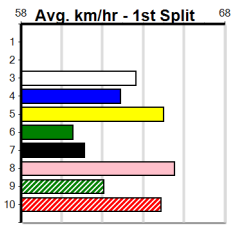

SHIMA SHINE AT STUD

Distance: 400m, Race Type: Tier 3 - Grade 7, Total Prizemoney: $1,530
1st: $1,000, 2nd: $320, 3rd: $160, 4th: $50

3

12:26PM
(VIC time)

SWANKY CHIC (5) has produced good placings in 3 of her last 4 starts and she looks set for a much deserved victory here. IT'S A HOUDINI (6) was a solid straight winner 2 starts back and he can challenge. MISS JAZZ (1) is shooting for back 2 back wins

Watchdog Tips: **5** **6** **1** **3** **Bet:** **Box Quinella 1,5,6 ($10 for 333.33%)**