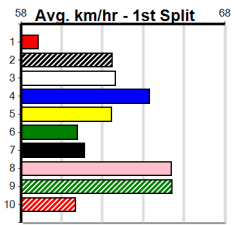

VIATEK

Distance: 460m, Race Type: Tier 3 - Grade 7, Total Prizemoney: \$1,530
1st: \$1,000, 2nd: \$320, 3rd: \$160, 4th: \$50

4

12:44PM

(VIC time)

CANNONEER (8) can show a good turn of foot once balanced and from his good draw he can prove hard to hold out in this. OUR BOY ROO (7) does not win often but is genuine enough and can challenge in this company. MAY SO DREAMING (3) has claims as well.