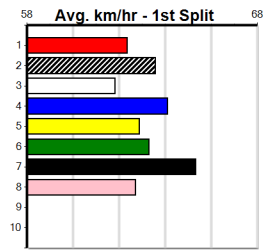

KHANS HOSPITALITY SERVICES

Distance: 460m, Race Type: Grade 5 T3, Total Prizemoney: $1,530
1st: $1,000, 2nd: $320, 3rd: $160, 4th: $50

MAJESTIC JAY (4) can show a good turn of foot once balanced in his races and he could prove hard to hold out in this. KNIGHT CUDDLE (3) was a good winner 2 starts back and he could be right in the finish here. GO ASTRAY (1) has claims as well.

Watchdog Tips: 4 3 1 8 Bet: Box Quinella 1,3,4 ($10 for 333.33%)

GO ASTRAY [5] Handy all the way win 2 starts back, chance here. $5.50
BK Dog Jan-22 Sire: DISINTERGRATE Dam: IRONBARK LASS
Trainer: Margaret Read (Woodside) ENG TRA 2024-04-01
Winning Distances: < 300m (0) 300 - 399m (1) 400 - 499m (2) 500 - 599m (0) 600 - 699m (0) > 700m (0)
Winning Weights: 26.4(1) 27.0(1) 27.4(1)
Race results table with columns: Rank, Pos, Wgt, Dist, Track, Date, Time, BON, Margin, 1st/2nd (Time), PIR, Checked, Comment, W/R, Split 1, S/P, Grade.

DANCE MODE [5] Slow out and well beaten of late, needs it easier. $41.00
BD Bitch Sep-20 Sire: SENNACHIE Dam: SLY SHIRAZ
Trainer: Andrea Condon (Hampton Park)
Winning Distances: < 300m (0) 300 - 399m (0) 400 - 499m (3) 500 - 599m (1) 600 - 699m (0) > 700m (0)
Winning Weights: 25.1(1) 25.2(1) 25.6(1) 26.3(1)
Race results table with columns: Rank, Pos, Wgt, Dist, Track, Date, Time, BON, Margin, 1st/2nd (Time), PIR, Checked, Comment, W/R, Split 1, S/P, Grade.

KNIGHT CUDDLE (NSW)[5] Good win 2 starts back when led, major player. $3.20
BK Dog Jun-21 Sire: MAGICAL BALE Dam: ZULU TOP
Trainer: Debra Cumes (Drouin West)
Winning Distances: < 300m (0) 300 - 399m (0) 400 - 499m (3) 500 - 599m (0) 600 - 699m (0) > 700m (0)
Winning Weights: 37.5(1) 37.9(2)
Race results table with columns: Rank, Pos, Wgt, Dist, Track, Date, Time, BON, Margin, 1st/2nd (Time), PIR, Checked, Comment, W/R, Split 1, S/P, Grade.

MAJESTIC JAY [5] Good turn of foot once balanced, hard to hold out. $3.60
BK Dog Feb-20 Sire: XTREME KNOCKA Dam: FREEDOM FIRE
Trainer: Malcolm Carr (Devon Meadows)
Winning Distances: < 300m (0) 300 - 399m (0) 400 - 499m (4) 500 - 599m (9) 600 - 699m (0) > 700m (0)
Winning Weights: 31.8(1) 32.0(1) 32.1(1) 32.4(1) 32.6(1) 32.8(1) 33.0(5) 33.3(2)
Race results table with columns: Rank, Pos, Wgt, Dist, Track, Date, Time, BON, Margin, 1st/2nd (Time), PIR, Checked, Comment, W/R, Split 1, S/P, Grade.

LONG WAY HOME [5] Showed mid-race pace in last start win, respect. $7.00
BK Bitch Apr-21 Sire: HOOKED ON SCOTCH Dam: TINDERELLA
Trainer: Corey Fulford (Maffra) ENG TRA 2024-04-01
Winning Distances: < 300m (0) 300 - 399m (1) 400 - 499m (8) 500 - 599m (0) 600 - 699m (0) > 700m (0)
Winning Weights: 28.6(1) 28.9(2) 29.3(1) 29.7(1) 29.9(1) 30.1(1) 30.5(1) 31.6(1)
Race results table with columns: Rank, Pos, Wgt, Dist, Track, Date, Time, BON, Margin, 1st/2nd (Time), PIR, Checked, Comment, W/R, Split 1, S/P, Grade.