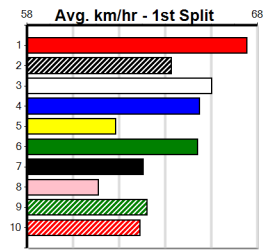

Warragul
10
2:42PM
(VIC time)

BARN BAR FUNCTION ROOM

Distance: 400m, Race Type: Grade 5 T3, Total Prizemoney: $1,530
1st: $1,000, 2nd: $320, 3rd: $160, 4th: $50

CHARIZARD (1) looks set to race on the speed from her gun draw in this and she could be hard to beat if she finds the arm. VIKING (2) was a good all the way winner in 2 of his last 4 starts and can challenge. OPEN HEAVEN (4) has claims as well here.

Watchdog Tips: 1 2 4 8 **Bet:** Quinella 1/2 ($10 for 1000%)

Form	Box	Wgt	Dist	Track	Date	Time	BON	Margin	1st/2nd (Time)	PIR	Checked	Comment	W/R	Split 1	S/P	Grade

1

CHARIZARD (SA)[5] **Racing well, can race on the speed, one to beat.** **$2.60**
BD Bitch Dec-19 Sire: WORM BURNER Dam: RUBY CREEK Trainer: Frederick Bickerton (Pearcedale)
Owner(s): F Bickerton
Winning Distances: < 300m (0) 300 - 399m (8) 400 - 499m (7) 500 - 599m (0) 600 - 699m (0) > 700m (0)
Winning Weights: 26.7(1) 26.9(1) 28.3(1) 28.6(2) 28.8(1) 28.9(2) 29.1(4) 29.2(2) 29.5(1)
6th (3) 29.4 400 WGL R10 16-Jan-24 23.13 22.27 8.00L MYALL JACK (22.59) M/46 . . . . 8.50 $107.50 5
4th (3) 29.9 350 HVL R8 02-Feb-24 19.79 19.49 2.25L INTO OBSCURITY (19.63) M/7 . . . . 6.70 $30.30 T3-5
3rd (6) 29.9 350 HVL R8 09-Feb-24 19.84 19.65 1.5L MYSTIC LOVE (19.74) M/5 . . . . VO . . . 6.77 $9.60 T3-5
2nd (3) 29.4 350 HVL R8 14-Feb-24 19.78 19.74 0.25L MIGHTY INNINGS (19.76) M/6 . . . . . 6.74 $8.00 5
3rd (1) 29.2 350 HVL R8 21-Feb-24 19.65 19.38 1.5L ESPECIAL HARVEY (19.55) M/4 . . . . . 6.71 $2.20 5
1st (4) 29.1 350 HVL R7 01-Mar-24 19.59 19.32 1.75L ELSIE DREAMING (19.70) M/2 . . . . . 6.62 $3.60 T3-5
2nd (1) 29.1 350 HVL R8 08-Mar-24 19.60 19.47 2.00L APPLICANT (19.47) M/8 . . . . . 6.64 $2.30 T3-5
3rd (5) 28.5 350 HVL R8 15-Mar-24 19.59 19.53 0.75L CRUELLA (19.55) M/5 . . . . . 6.69 $6.40 T3-5
Last 3 wins NOT included above
1st (2) 28.9 350 HVL R7 10-Nov-23 19.60 19.26 0.75L CHANGE OF HABIT (19.65) M/3 . . . . . 6.70 $2.40 T3-5
1st (8) 29.1 300 HVL R11 24-Nov-23 16.76 16.71 1.75L SOLITARY FLICKER (16.87) Q/3 . . . . SW . . . 3.91 $3.80 T3-5
1st (5) 29.5 300 HVL R12 03-Dec-23 16.91 16.54 0.75L JOAN'S GEM (16.96) M/2 . . . . . 3.94 $5.40 5

Box History

Bx	1st	2nd	3rd	4th	5th	6th	7th	8th
1	3	2	1	1	1	3	1	1
2	3	1	1	2	2	2	1	1
3	2	3	1	2	4	1	1	1
4	3	1	2	1	1	1	1	1
5	1	2	1	1	1	1	1	1
6	2	2	1	1	2	1	2	1
7	1	1	1	1	1	1	1	1
8	1	2	5	2	1	3	1	1

Prize Best Starts Trk/Dts APM $24212.14 NBT 79-15-10-14 5-0-0-0 5127