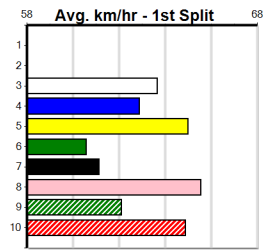

SHIMA SHINE AT STUD

Distance: 400m, Race Type: Tier 3 - Grade 7, Total Prizemoney: $1,530
1st: $1,000, 2nd: $320, 3rd: $160, 4th: $50

SWANKY CHIC (5) has produced good placings in 3 of her last 4 starts and she looks set for a much deserved victory here. IT'S A HOUDINI (6) was a solid straight winner 2 starts back and he can challenge. MISS JAZZ (1) is shooting for back 2 back wins

Watchdog Tips: 5 6 1 3 Bet: Box Quinella 1,5,6 ($10 for 333.33%)

MISS JAZZ [7] Can race in a forward position in this, threat. $3.75
DKBD Bitch Jan-22 Sire: FERNANDO BALE Dam: SMOKIN' CINDY
Owner(s): Franstail (SYN), R Burns, G Mills, J Mills, M Hummel, A Corrone
Trainer: Gregory Mills (Frankston)

HIGH ON LIFE (SA)[7] Likely to find these a bit too quick, tested here. $21.00
F Bitch May-22 Sire: ZAMBORA BROCKIE Dam: NANGAR MIA
Owner(s): N Lalli
Trainer: Kerrie Smyth (Lang Lang)

PACIFIC BEAUTY [7] Can show early speed but place looks best here. $8.50
WBD Bitch Dec-21 Sire: FERNANDO BALE Dam: BEAUTIFUL TEASE
Owner(s): F Bickerton
Trainer: Frederick Bickerton (Pearcedale)

LONG SLEEVES [7] *** SCRATCHED *** $3.60
RF Dog Oct-21 Sire: AUSSIE INFRARED Dam: DOUBLE SUPREME
Owner(s): K Bailey
Trainer: Ken Bailey (Bundalaguah)

SWANKY CHIC [7] Good placings in 3 of her last 4, can go close. $3.20
BK Bitch Jan-22 Sire: TOMMY SHELBY Dam: FLORAL LACE
Owner(s): G Miltois
Trainer: Jacqueline Berry (Ripplebrook)