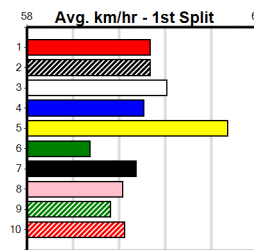

SPORTSBET GREEN TICKS

Distance: 400m, Race Type: Grade 5 T3, Total Prizemoney: $1,530
1st: $1,000, 2nd: $320, 3rd: $160, 4th: $50

OCEAN MIST (5) has been smartly placed in 2 of her last 4 starts and if she can step cleanly in this she looks like the one to beat. QUEEN KATHLEEN (1) looks well suited in this class and she could be right in the finish from her gun draw today.

Watchdog Tips: **5** **1** **3** **6** **Bet:** **Box Quinella 1,3,5 ($10 for 333.33%)**

1

QUEEN KATHLEEN [5] Gun draw, suited in this class, major player here. **$3.20**
BK Bitch Apr-19 Sire: JESAULENKO Dam: IT'S HER FATE Trainer: Matthew Height (Yarragon)
Owner(s): M Height
Winning Distances: < 300m (0) 300 - 399m (0) 400 - 499m (7) 500 - 599m (0) 600 - 699m (0) > 700m (0)
Winning Weights: 27.7(1) 28.0(1) 28.3(1) 28.5(1) 28.7(1) 28.8(1) 29.0(1)
ST (-) 28.5 400 WGL 21-Sep-23 23.15 0.01L Trial Cleared M . . . . . 1of1 . . . . . ST
8th (3) 28.2 435 SLE R12 07-Jan-24 25.75 24.45 13.00 ALFIE ALLIGATOR (24.87) M/678 . . . . . SW . . . . . 5.42 $70.00 VET
8th (5) 28.9 400 WGL R6 25-Jan-24 24.44 22.82 19.00 DOMINATE (23.11) M/67 . . . . . V7 . . . . . 8.80 $26.30 T3-5
3rd (2) 29.0 400 WGL R5 01-Feb-24 23.11 22.58 5.50L HIGH REGARD (22.73) M/44 . . . . 8.50 $20.20 T3-5
6th (6) 29.0 400 WGL R11 10-Feb-24 23.21 22.63 7.50L DOMINATE (22.72) M/46 . . . . 8.63 $23.50 5
5th (6) 29.1 400 WGL R6 15-Feb-24 23.14 22.72 5.00L PACIFIC ROCK (22.80) M/33 . . . . 8.63 $15.70 T3-5
3rd (6) 29.3 400 WGL R12 22-Feb-24 23.18 22.69 3.5L HOOKED ON RED (22.95) M/75 . . . . 8.65 $4.70 5
8th (4) 28.7 435 SLE R3 24-Mar-24 25.94 24.39 13.00 CREW (25.04) M/488 . . . . 5.49 $16.30 5
Last 3 wins NOT included above
1st (8) 28.8 400 WGL R9 28-Sep-21 22.61 22.53 2.75L ELLIOTT NESS (22.79) M/11 . . . . 8.36 $3.20 X45
1st (5) 29.0 400 WGL R10 30-Nov-21 22.59 22.42 2.00L TOKYO TED (22.73) Q/11 . . . . . C1 SW . . . . . 8.26 $30.40 RWF
1st (3) 28.7 440 SLE R11 24-Jul-22 25.74 25.13 0.10L LARA'S LOVE (25.75) M/111 . . . . . . SW 5.31 $9.00 5

Box History								
Bx	1st	2nd	3rd	4th	5th	6th	7th	8th
1	1	4	2	1	2			
2			1	1			2	
3	2	1		2				1
4			1		1		1	1
5	1	1	1			2	1	1
6	1	1	1		2	1	2	
7	1	4						1
8	2	1						1

Prize Best Starts Trk/Dts APM		
	$21555.00	
	22.59(5)-30/11/21	
	48-7-12-5	
	13-2-1-4	
		458