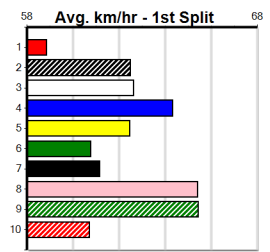

VIATEK

Distance: 460m, Race Type: Tier 3 - Grade 7, Total Prizemoney: $1,530
1st: $1,000, 2nd: $320, 3rd: $160, 4th: $50

CANNONEER (8) can show a good turn of foot once balanced and from his good draw he can prove hard to hold out in this. OUR BOY ROO (7) does not win often but is genuine enough and can challenge in this company. MAY SO DREAMING (3) has claims as well.

Watchdog Tips: 8 7 3 2 Bet: Win 8

ROSS STREET PETE [7] Comes into calculations from this draw. $7.50
Owner(s): Ross St Rabble (SYN), J Arter, J Reynolds, G Masterson, R Smith, N Prosser, C Moon, D White, M
Trainer: Justin Bowman (Kilmany)
Box History table and Prize Best Starts Trk/Dts APM

GIFTED FAITH [7] Well beaten in recent times, needs to step here. $7.00
Owner(s): IF ONLY (SYN), G Poulos, A Poulos
Trainer: David Kerr (Caldermeade)
Box History table and Prize Best Starts Trk/Dts APM

MAY SO DREAMING [7] Handy placings in her last 3 here, can threaten. $4.00
Owner(s): SAUNDERS CLAN (SYN), D Saunders, B Saunders, W Saunders, G Saunders
Trainer: Gail Saunders (Somerville)
Box History table and Prize Best Starts Trk/Dts APM

FAMOUS CLUB [7] *** SCRATCHED *** $3.20
Owner(s): THE SIP (SYN), J Harradine, T Redmond, W Vassallo
Trainer: Karen Pitt (Pearcedale)
Box History table and Prize Best Starts Trk/Dts APM

UNCHAINED [7] Drawn to find too much trouble here, tough ask. $26.00
Owner(s): P Repici
Trainer: Lina Repici (Hampton Park)
Box History table and Prize Best Starts Trk/Dts APM