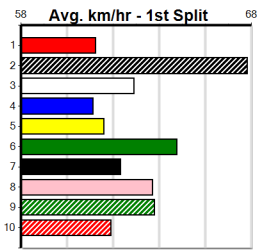

1
11:47AM

(VIC time)

SENNACHIE AT STUD

Distance: 400m, Race Type: Tier 3 - Maiden, Total Prizemoney: $1,530
1st: $1,000, 2nd: $320, 3rd: $160, 4th: $50

GOT VIBES (3) has been racing in fine fashion with good placings in her last 2 starts and she could be hard to beat in this. BIG CUDDLE (6) can race on the speed from the outset and could be prominent throughout. INTER ROUGE (2) has claims as well.

Watchdog Tips: 3 6 2 1 Bet: Trifecta 3/1,2,6/1,2,6,8 ($10 - 111.11%)

Form Box	Wgt	Dist	Track	Date	Time	BON	Margin	1st/2nd (Time)	PIR	Checked	Comment	WR	Split 1	S/P	Grade	
1	Matriarch Shell [M]		Gun draw, well supported so far, can threaten. $5.50													
	BE	Bitch	Apr-22	Sire: TOMMY SHELBY			Dam: WHARFIES GIRL			Trainer: Carly Feltham (Devon Meadows)						
Owner(s): C Feltham																
Winning Distances: < 300m (0) 300 - 399m (0) 400 - 499m (0) 500 - 599m (0) 600 - 699m (0) > 700m (0)																
Winning Weights:																
6th (3)	25.6	435	SLE	R2	04-Feb-24	25.70	24.19	7.50L CHRISSY HAND (25.20)	M/666				5.38	$6.90	M	
6th (1)	25.3	435	SLE	R1	11-Feb-24	25.76	24.03	13.00 MINH NARDO (24.86)	M/477				5.38	$4.40	M	
5th (8)	25.7	400	WGL	R2	15-Mar-24	24.10	22.84	18.00 DARNUM DESIRE (22.87)	M/55		VO		9.00	$2.20	M	
5th (1)	26.1	400	WGL	R1	28-Mar-24	23.50	23.27	3.5L GOT VIBES (23.27)	S/66				8.75	$3.60	T3-M	
Last 3 wins NOT included above																
<table border="1" style="width:100%; border-collapse: collapse;"> <thead> <tr><th>Bx</th><th>1st</th><th>2nd</th><th>3rd</th><th>4th</th><th>5th</th><th>6th</th><th>7th</th><th>8th</th></tr> </thead> <tbody> <tr><td>1</td><td></td><td></td><td></td><td></td><td></td><td></td><td>1</td><td>1</td><td></td><td></td><td></td><td></td><td></td><td></td><td></td></tr> <tr><td>2</td><td></td><td></td><td></td><td></td><td></td><td></td><td></td><td></td><td></td><td></td><td></td><td></td><td></td><td></td><td></td></tr> <tr><td>3</td><td></td><td></td><td></td><td></td><td></td><td></td><td></td><td></td><td></td><td></td><td></td><td></td><td></td><td>1</td><td></td></tr> <tr><td>4</td><td></td><td></td><td></td><td></td><td></td><td></td><td></td><td></td><td></td><td></td><td></td><td></td><td></td><td></td><td></td></tr> <tr><td>5</td><td></td><td></td><td></td><td></td><td></td><td></td><td></td><td></td><td></td><td></td><td></td><td></td><td></td><td></td><td></td></tr> <tr><td>6</td><td></td><td></td><td></td><td></td><td></td><td></td><td></td><td></td><td></td><td></td><td></td><td></td><td></td><td></td><td></td></tr> <tr><td>7</td><td></td><td></td><td></td><td></td><td></td><td></td><td></td><td></td><td></td><td></td><td></td><td></td><td></td><td></td><td></td></tr> <tr><td>8</td><td></td><td></td><td></td><td></td><td></td><td></td><td>1</td><td></td><td></td><td></td><td></td><td></td><td></td><td></td><td></td></tr> <tr><td>Prize</td><td colspan="13"></td><td>$0.00</td><td></td></tr> <tr><td>Best</td><td colspan="13"></td><td>NBT</td><td></td></tr> <tr><td>Starts</td><td colspan="13"></td><td>4-0-0-0</td><td></td></tr> <tr><td>Trk/Dts</td><td colspan="13"></td><td>2-0-0-0</td><td></td></tr> <tr><td>APM</td><td colspan="13"></td><td>0</td><td></td></tr> </tbody> </table>																
2	Inter Rouge [M]		Handy placing 2 starts back, chance if steps here. $10.00													
	BK	Bitch	Sep-21	Sire: AUSSIE INFRARED			Dam: INTER SANTINA			Trainer: Joe Interligi (Dandenong North)						
Owner(s): TONY AND JOE (SYN), T Interligi, J Interligi																
Winning Distances: < 300m (0) 300 - 399m (0) 400 - 499m (0) 500 - 599m (0) 600 - 699m (0) > 700m (0)																
Winning Weights:																
3rd (1)	27.9	350	HVL	R3	31-Jan-24	20.35	19.65	2.25L SILVER STREAK (20.20)	M/1				6.74	$5.80	M	
8th (4)	28.1	395	TRA	R1	02-Feb-24	23.42	22.09	16.00 OMEGA AUSTIN (22.30)	M/258		V21		3.79	$33.90	M	
4th (2)	28.0	300	HVL	R1	01-Mar-24	17.51	16.78	3.25L FASCINATE DEBRA (17.28)	M/3				3.97	$17.40	T3-M	
6th (4)	27.8	395	TRA	R1	04-Mar-24	23.34	21.95	12.00 RANGER'S GIRL (22.56)	M/466				3.84	$55.60	T3-M	
7th (6)	28.0	350	TRA	R1	11-Mar-24	20.83	19.79	11.00 ARTORIAS BALE (20.12)	Q/35				6.84	$6.10	M	
3rd (6)	27.9	350	HVL	R2	15-Mar-24	19.97	19.53	2.00L NOIR SATIN (19.84)	Q/1				6.64	$11.20	T3-M	
4th (3)	28.0	395	TRA	R2	20-Mar-24	23.27	22.55	6.50L JUST LIKE AUDREY (22.83)	M/245				3.92	$44.20	M	
2nd (2)	28.0	400	WGL	R1	28-Mar-24	23.32	23.27	1.00L GOT VIBES (23.27)	M/11				8.47	$14.40	T3-M	
Last 3 wins NOT included above