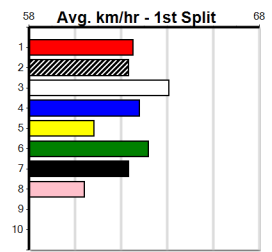

SPORTSBET BS RESPONSIBLY

Distance: 460m, Race Type: Tier 3 - Maiden, Total Prizemoney: $1,530
1st: $1,000, 2nd: $320, 3rd: $160, 4th: $50

MIA MIGHTY (6) has shown good speed in her recent placings and she may be hard to hold out in a race of this nature. FREEDOM GIRL (7) can race on the speed from the outset in this and could be prominent. OH LANA (3) has claims as well here.

Watchdog Tips: 6 7 3 1 Bet: Box Quinella 3,6,7 ($10 for 333.33%)

Form Box Wgt Dist Track Date Time BON Margin 1st/2nd (Time) PIR Checked Comment W/R Split 1 S/P Grade

ARCA RIVER [M] Comes into calculations from this draw, threat. $4.20
BK Bitch Aug-21 Sire: BARCIA BALE Dam: GOOD GIRL SANDY Trainer: Bryan Sykes (Upper Beaconsfield)
Owner(s): B Sykes
Winning Distances: < 300m (0) 300 - 399m (0) 400 - 499m (0) 500 - 599m (0) 600 - 699m (0) > 700m (0)
Winning Weights:
3rd (5) 31.1 400 WGL R2 16-Jan-24 23.34 22.27 6.50L PLAY LAB (22.89) Q/23 8.68 $6.70 M
6th (7) 31.3 400 WGL R1 23-Jan-24 23.67 22.46 14.00 JETSON THUNDER (22.74) M/66 8.83 $3.60 M
7th (4) 31.7 400 WGL R1 01-Feb-24 23.50 22.58 14.00 SOMETHING CLEVER (22.59) M/85 8.79 $2.20 T3-M
6= (1) 31.5 300 HVL R1 16-Feb-24 17.42 16.72 4.75L GLASS FLUTE (17.10) M/6 4.02 $0.00 T3-M
2nd (2) 31.0 460 WGL R3 21-Mar-24 26.51 25.93 4.75L WEEONA STAR (26.19) Q/11 6.78 $30.90 M
3rd (1) 31.1 460 WGL R2 28-Mar-24 26.59 26.27 4.75L OH LANA (26.27) M/233 6.64 $6.70 T3-M
Last 3 wins NOT included above
Box History
Bx 1st 2nd 3rd 4th 5th 6th 7th 8th
1 1 1 1 1
2 3 1 1
3 2 1 1
4 4 1
5 5 1 1
6 6 1
7 7 1
8 8
Prize Best $580.00 NBT
Starts 6-0-1-2
Trk/Dts 2-0-1-1
APM 476

RUNNING THIEF [M] Shown some early speed in 3 starts, place hopes. $6.50
F Dog Feb-22 Sire: CATCH THE THIEF Dam: BELLA TASH Trainer: Adrian Nuttall (Woodside)
Owner(s): L Cardillo
Winning Distances: < 300m (0) 300 - 399m (0) 400 - 499m (0) 500 - 599m (0) 600 - 699m (0) > 700m (0)
Winning Weights:
7th (1) 29.8 435 SLE R1 03-Mar-24 25.78 24.41 13.00 ASTON SPRITZ (24.88) M/777 5.64 $14.60 MH
6th (1) 30.0 510 SLE R1 07-Mar-24 29.98 28.84 7.50L OSCAR INTENTION (29.46) M/345 9.52 $15.30 M
4th (1) 30.2 400 WGL R1 14-Mar-24 23.81 22.79 13.00 COLLINDA RISE (22.95) M/34 8.72 $5.00 T3-M
6th (2) 30.2 460 WGL R2 28-Mar-24 27.00 26.27 11.00 OH LANA (26.27) M/567 6.78 $29.80 T3-M
Last 3 wins NOT included above
Box History
Bx 1st 2nd 3rd 4th 5th 6th 7th 8th
1 1 1 1
2 2 1
3 3 1
4 4
5 5
6 6
7 7
8 8
Prize Best $50.00 NBT
Starts 4-0-0-0
Trk/Dts 1-0-0-0
APM 50

OH LANA [M] Showed speed in steady placing 2 back, chance. $10.00
BK Bitch Jan-22 Sire: BENALI Dam: LOUD LANA Trainer: Shane Richer (Boolarra)
Owner(s): G Kearns
Winning Distances: < 300m (0) 300 - 399m (0) 400 - 499m (1) 500 - 599m (0) 600 - 699m (0) > 700m (0)
Winning Weights: 27.0(1)
5th (6) 26.7 525 MEP R3 07-Feb-24 31.04 30.10 14.00 EXCAVATION (30.10) S/6665 5.40 $17.90 MH
2nd (7) 27.0 515 SAP R4 03-Mar-24 30.30 29.28 5.50L DUCKWORTH (29.93) M/1112 5.17 $12.00 MH
5th (5) 26.9 515 SAN R1 07-Mar-24 30.62 29.23 14.00 DUCKWORTH (29.69) M/4544 5.27 $23.50 MF
1st (3) 27.0 460 WGL R2 28-Mar-24 26.27 26.27 0.50L MIA MIGHTY (26.31) M/111 6.59 $1.60 T3-M
Last 3 wins NOT included above
Box History
Bx 1st 2nd 3rd 4th 5th 6th 7th 8th
1 1
2 2
3 3 1
4 4
5 5 1
6 6 1
7 7 1
8 8
Prize Best $590.00
Starts 26.27(3)-28/3/24
Trk/Dts 4-1-1-0
APM 590