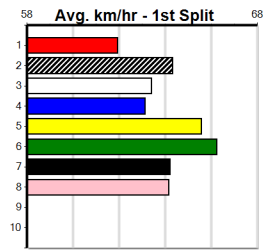

MC GRAFIX & SIGNS

Distance: 460m, Race Type: Grade 5 T3, Total Prizemoney: $1,530
1st: $1,000, 2nd: $320, 3rd: $160, 4th: $50

UNCONTESTED (7) posted smart wins in 2 of her last 3 starts and she could be hard to hols out with any luck here. TASSIE TIME (5) can race on the speed from the outset and could be prominent throughout. MUM SAID ALBERT (8) has claims as well.

Watchdog Tips: [7] [5] [8] [4] Bet: Trifecta 5,7/5,7,8/2,4,5,7,8 ($10 - 83.33%)

STARLIGHT TYSON [5] Likely to be out the back early here, needs luck. $12.00
Owner(s): C Fulford
Winning Distances: < 300m (0) 300 - 399m (1) 400 - 499m (5) 500 - 599m (9) 600 - 699m (2) > 700m (0)
Trainer: Lindsay Fulford (Maffra) ENG TRA 2024-04-01

AGENT JESSE [5] Good turn of foot in win 2 back, must respect. $9.00
Owner(s): B Dowler
Winning Distances: < 300m (0) 300 - 399m (2) 400 - 499m (2) 500 - 599m (0) 600 - 699m (0) > 700m (0)
Trainer: Joyce Condon (Devon Meadows) ENG BAL 2024-04-01

WHY NOT PEARL [5] May get shuffled back early here, needs luck. $21.00
Owner(s): G Carter
Winning Distances: < 300m (0) 300 - 399m (3) 400 - 499m (3) 500 - 599m (1) 600 - 699m (0) > 700m (0)
Trainer: Gregory Carter (Devon Meadows) ENG TRA 2024-04-01

FREEMAN BALE (NSW)[5] Can show good mid-race pace in her races, threat. $5.00
Owner(s): L Harris
Winning Distances: < 300m (0) 300 - 399m (3) 400 - 499m (2) 500 - 599m (0) 600 - 699m (0) > 700m (0)
Trainer: Luke Harris (Somerville)

TASSIE TIME [5] Can race on the speed throughout, major player. $3.20
Owner(s): Snorkel (SYN), M Condon, M Hornsey, R Gazzard, J Asemgeest, J Myers
Winning Distances: < 300m (0) 300 - 399m (3) 400 - 499m (1) 500 - 599m (0) 600 - 699m (0) > 700m (0)
Trainer: Joyce Condon (Devon Meadows) ENG BAL 2024-04-01

1

2

3

4

5