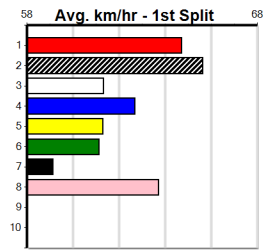

HARD STYLE RICO AT STUD

Distance: 460m, Race Type: Tier 3 - Grade 6, Total Prizemoney: $1,530
1st: $1,000, 2nd: $320, 3rd: $160, 4th: $50

JACK'S REGRET (7) can explode mid-race in this and he could be hard to hold out with an ounce of luck. FAMILY TREE (1) is drawn to race on the speed throughout here and he looks like the main danger. ASTON GOZO (6) has claims as well here.

Watchdog Tips: [7] [1] [6] [4] Bet: Trifecta 1,7/1,4,6,7/1,4,6,7 ($10 - 83.33%)

Table with columns: Form Box, Wgt, Dist, Track, Date, Time, BON, Margin, 1st/2nd (Time), PIR, Checked, Comment, W/R, Split 1, S/P, Grade

FAMILY TREE [6] Drawn to race on the speed in this, major player. $6.50
Owner(s): S Taranto
Winning Distances: < 300m (0) 300 - 399m (0) 400 - 499m (2) 500 - 599m (0) 600 - 699m (0) > 700m (0)
Winning Weights: 28.1(1) 28.4(1)
1st (8) 28.4 450 WBL R5 15-Jan-24 25.77 25.56 0.10L BALLYMOTE (25.78) Q/111 . . . SW . . . 6.58 $25.40 X67

Box History
Bx 1st 2nd 3rd 4th 5th 6th 7th 8th
1 1 1 1 1 1 1 1
2 1 1 1 1 1 1 1
3 1 1 1 1 1 1 1
4 1 1 1 1 1 1 1
5 1 1 1 1 1 1 1
6 1 1 1 1 1 1 1
7 1 1 1 1 1 1 1
8 1 1 1 1 1 1 1
Prize Best Starts Trk/Dts APM $3000.00 26.33(4)-2/11/23 20-2-1-2 4-1-0-0 1540

BRENDEN [6] Can show early speed but place looks best here. $10.00
Owner(s): R Wood
Winning Distances: < 300m (0) 300 - 399m (1) 400 - 499m (1) 500 - 599m (0) 600 - 699m (0) > 700m (0)
Winning Weights: 28.7(1) 29.3(1)
2nd (3) 28.9 350 HVL R5 31-Jan-24 20.23 19.65 7.50L TAT LEAH (19.74) Q/1 . . . . . 6.65 $34.60 7

Box History
Bx 1st 2nd 3rd 4th 5th 6th 7th 8th
1 1 1 1 1 1 1 1
2 1 1 1 1 1 1 1
3 2 1 2 1 3 1 1
4 1 1 1 1 1 1 1
5 1 1 1 1 1 1 1
6 1 1 1 1 1 1 1
7 1 1 1 1 1 1 1
8 1 1 1 1 1 1 1
Prize Best Starts Trk/Dts APM $3550.00 NBT 20-2-2-3 5-0-0-1 2352

RARE TARRA [6] May get shuffled back early here, needs luck. $26.00
Owner(s): L Smith
Winning Distances: < 300m (0) 300 - 399m (1) 400 - 499m (1) 500 - 599m (0) 600 - 699m (0) > 700m (0)
Winning Weights: 30.2(1) 31.9(1)
3rd (6) 32.4 460 WGL R9 09-Jan-24 26.65 26.14 6.50L WHERN'S FIFTY (26.20) M/344 . . . . . 6.80 $48.50 T3-7

Box History
Bx 1st 2nd 3rd 4th 5th 6th 7th 8th
1 1 1 1 1 1 1 1
2 1 1 1 3 2 1 1
3 1 1 1 1 1 1 1
4 1 1 3 1 1 1 1
5 1 1 1 1 1 1 1
6 1 1 1 1 1 1 1
7 1 1 1 2 2 2 1
8 1 1 2 2 1 1 1
Prize Best Starts Trk/Dts APM $4145.00 26.67(1)-18/6/23 32-2-0-5 13-1-0-2 1735

SMOOTH RANGER [6] Smart placings in 2 of last 3 starts, can threaten $4.20
Owner(s): J Carr
Winning Distances: < 300m (0) 300 - 399m (0) 400 - 499m (2) 500 - 599m (0) 600 - 699m (0) > 700m (0)
Winning Weights: 27.0(1) 27.3(1)
1st (6) 27.4 425 BEN R2 31-Jan-24 24.40 23.94 2.50L DEMONESS (24.23) M/766 . . . . . 6.79 $4.30 7

Box History
Bx 1st 2nd 3rd 4th 5th 6th 7th 8th
1 1 1 1 1 1 1 1
2 1 1 1 1 1 1 1
3 1 1 1 1 1 1 1
4 1 1 1 1 1 1 1
5 1 2 2 1 1 1 1
6 1 1 1 1 1 1 1
7 1 1 2 1 1 1 1
8 1 1 1 1 1 1 1
Prize Best Starts Trk/Dts APM $4415.00 NBT 22-2-5-2 2-0-1-0 2919

SPECIAL FAITH [6] Drawn to find too much trouble here, tough ask. $15.00
Owner(s): IF ONLY (SYN), G Poulos, A Poulos
Winning Distances: < 300m (0) 300 - 399m (2) 400 - 499m (0) 500 - 599m (0) 600 - 699m (0) > 700m (0)
Winning Weights: 23.7(1) 23.8(1)
7th (2) 23.5 450 SHP R7 04-Jan-24 26.23 25.20 15.00L MADAME ZSA ZSA (25.20) M/877 . . . . . 7.05 $15.70 T3-6

Box History
Bx 1st 2nd 3rd 4th 5th 6th 7th 8th
1 2 1 1 1 1 1 1
2 1 1 1 1 1 1 1
3 1 1 1 1 1 1 1
4 1 1 1 1 1 1 1
5 1 1 1 1 1 1 1
6 1 1 1 1 1 1 1
7 1 1 1 1 1 1 1
8 1 1 1 1 1 1 1
Prize Best Starts Trk/Dts APM $3090.00 NBT 21-2-2-2 1-0-0-0 1854