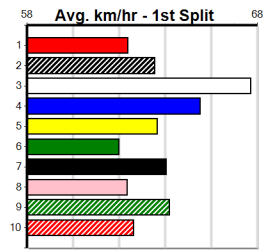

PAUA OF BUDDY AT STUD

Distance: 400m, Race Type: Tier 3 - Grade 6, Total Prizemoney: $1,530
1st: $1,000, 2nd: $320, 3rd: $160, 4th: $50

FLY CHIC (4) can race on the speed throughout in this and she could be hard to reel in if she can find the arm. INTER BLACK FIRE (3) has been racing well of late and could be right in the finish in this. TEASER'S BEAUTY (5) has claims as well here.

Watchdog Tips: 4 3 5 7 Bet: Box Trifecta 3,4,5,7 ($10 for 41.67%)

HURRICANE PAT [6] Likely to be out the back early here, needs luck. $26.00
Owner(s): V Sultana
Trainer: Victoria Sultana (Trafalgar East)
Box History table and race details.

CARTEL GLAMOUR [6] May get shuffled back early here, needs luck. $21.00
Owner(s): K Tucker
Trainer: Kristin Tucker (Tanjil South)
Box History table and race details.

INTER BLACK FIRE [6] Racing well, good early speed, major player here. $4.20
Owner(s): TONY AND JOE (SYN), T Interligi, J Interligi
Trainer: Tony Interligi (Endeavour Hills)
Box History table and race details.

FLY CHIC [6] Can race on the speed throughout, can go close. $3.20
Owner(s): G Miltos
Trainer: Robert Pallotta (Ripplebrook)
Box History table and race details.

TEASER'S BEAUTY [6] Resuming, placed in 4 of last 5, can threaten. $5.00
Owner(s): U Bickerton
Trainer: Uta Bickerton (Pearcedale)
Box History table and race details.

1

2

3

4

5