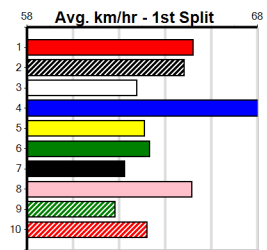

HOOKED ON SCOTCH AT STUD

Distance: 400m, Race Type: Grade 5 T3, Total Prizemoney: $1,530
1st: $1,000, 2nd: $320, 3rd: $160, 4th: $50

SPICY SIREN (5) can get a cart in the early stages in this and could prove too classy in the run to the line. ELSIE DREAMING (4) has the speed to overcome her tricky draw and could be prominent throughout. MR. LARSON (8) has claims as well here.

Watchdog Tips: 5 4 8 1 **Bet:** Win 5

1

INFRA LADY [5] **Comes into calculations from this draw, threat.** **$7.50**

WBK Bitch Dec-20 Sire: AUSSIE INFRARED Dam: LADY BANG BANG Trainer: Andrew Broadley (Aspendale) ENG TRA 2024-04-01

Owner(s): A Broadley

Winning Distances: < 300m (0) 300 - 399m (6) 400 - 499m (0) 500 - 599m (0) 600 - 699m (0) > 700m (0)

Winning Weights: 24.1(1) 24.2(1) 24.4(1) 24.7(1) 24.9(1) 25.8(1)

4th (8)	24.7	350	TRA	R7	08-Dec-23	20.10	19.43	4.50L VITALITY BLAST (19.80)	M/24	. . . . .	0.00	$10.30	5
7th (8)	24.8	300	HVL	R7	13-Dec-23	17.03	16.63	6.00L SUPINATOR (16.63)	M/5	. . . . .	4.02	$21.50	T3-5
5th (6)	25.0	400	WGL	R11	18-Jan-24	23.12	22.70	3.5L HOT LIPS (22.89)	M/21	. . . . .	8.34	$29.60	T3-5
7th (5)	24.6	395	TRA	R7	22-Jan-24	23.53	22.13	15.00 FREEMAN BALE (22.51)	M/188	. . . . .	3.79	$6.40	SH
7th (8)	24.4	300	HVL	R10	31-Jan-24	17.21	16.87	5.00L YELICH (16.87)	M/5	. . . . .	3.97	$14.10	5
6th (7)	24.5	300	HVL	R6	07-Feb-24	17.28	16.96	3.75L CRACKERJACK MAXY	M/2	. . . . .	3.96	$11.00	5
3rd (6)	25.7	350	TRA	R12	20-Mar-24	20.25	20.19	1.00L SPY CRAFT (20.19)	M/33	. . . . .	6.96	$11.80	5
1st (5)	25.8	350	TRA	R12	25-Mar-24	20.53	19.90	0.75L EXILED (20.57)	M/11	. . . . .	6.66	$9.00	5

Last 3 wins NOT included above

1st (8)	24.9	300	HVL	R3	29-Apr-23	17.47	16.90	0.025 MAJOR BOUNTY (17.47)	Q/3	. . . . .	3.95	$6.00	T3-6
1st (4)	24.7	300	HVL	R4	26-May-23	17.07	16.92	1.00L SCUBA STEVE (17.13)	M/1	. . . . .	3.91	$5.30	T3-5
1st (3)	24.1	350	TRA	R12	09-Oct-23	19.86	19.86	3.5L WHY NOT JULES (20.11)	Q/11	. . . . .	6.50	$4.20	T3-5

2

2

UPPER'S FLYER [5] **Good turn of foot once balanced, must respect.** **$6.00**

RBD Dog Aug-21 Sire: FERNANDO BALE Dam: SPECIAL KIRST Trainer: David Kerr (Caldermeade)

Owner(s): A Neville

Winning Distances: < 300m (0) 300 - 399m (0) 400 - 499m (3) 500 - 599m (0) 600 - 699m (0) > 700m (0)

Winning Weights: 32.0(1) 32.1(1) 32.2(1)

6th (5)	32.4	525	MEP	R4	07-Feb-24	31.11	30.10	13.00 REV LEON (30.25)	M/3345	. . . . .	5.16	$24.60	6G
6th (6)	32.2	425	BEN	R10	14-Feb-24	24.70	24.09	9.00L DIVA DAVINA (24.09)	M/366	. . . . .	6.59	$7.80	T3-6
1st (3)	32.1	400	WGL	R10	22-Feb-24	22.78	22.69	2.25L ESPECIAL DIGGER (22.94)	M/31	. . . . .	8.38	$2.40	6G
6th (5)	31.6	435	SLE	R4	03-Mar-24	25.32	24.41	9.50L ADAM'S BACK (24.69)	S/755	. . . . .	5.49	$10.30	5
4th (7)	32.0	500	BEN	R8	06-Mar-24	28.69	28.43	3.25L FREE RIDE (28.47)	M/333	. . . . .	6.66	$5.50	5
3rd (1)	32.0	400	GEL	R6	12-Mar-24	23.28	22.57	3.00L TINKER PAT (23.07)	M/53	. . . . .	8.79	$3.50	5
4th (2)	31.7	460	GEL	R8	19-Mar-24	26.63	25.96	10.00 PEACHES (25.96)	M/544	. . . . .	6.78	$5.20	RW
2nd (3)	32.0	425	BEN	R4	26-Mar-24	24.24	23.91	4.25L YANKEE GIRL (23.96)	S/332	. . . . .	6.73	$6.80	X45

Last 3 wins NOT included above

1st (3)	32.2	400	WGL	R1	23-Nov-23	22.94	22.64	1.75L TARGET RANGE (23.05)	M/11	. . . . .	8.53	$1.90	M
1st (3)	32.0	400	WGL	R9	21-Dec-23	22.93	22.84	6.00L LITTLE LIV (23.32)	M/11	. . . . .	8.56	$4.60	7

3