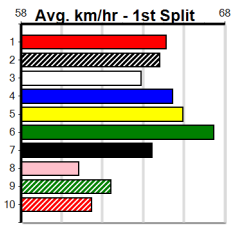

BALLARAT TO THE MEADOWS (1-4 WINS)

Distance: 450m, Race Type: Restricted Win Heat, Total Prizemoney: \$2,925
1st: \$1,950, 2nd: \$600, 3rd: \$300, 4th: \$75

REV QUERIDA (8) showed her true talent at Geelong last time and she is ideally drawn out wide.
ASTON AURELIA (6) looks the likely leader but she will need to turn with a two length break. CANYA VANQUISH (7) just needs luck in running.