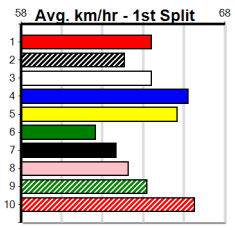

SPORTSBET EVERY DOG HAS ITS DAY

Distance: 390m, Race Type: Grade 5, Total Prizemoney: $2,925
1st: $1,950, 2nd: $600, 3rd: $300, 4th: $75

11

8:45PM

(VIC time)

SPRING WATCH (8) will find this easier than his most recent racing and he can break up the field through the bend. PEREGRINE FLYER (4) has a good record here and he will turn up the heat in the middle stages. WHERE'S WALTER (7) has claims

Watchdog Tips:

8

4

7

1

Bet:

Win 8