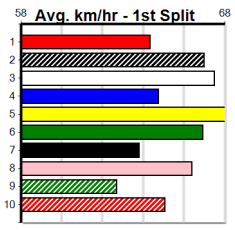

PAUA OF BUDDY AT STUD

Distance: 450m, Race Type: Mixed 4/5, Total Prizemoney: $3,360
1st: $2,250, 2nd: $690, 3rd: $345, 4th: $75

6

6:52PM
(VIC time)

NANGAR JIM (5) is the NSW Country Cups King and a clean getaway should see him give the 25 seconds barrier a nudge. AWESOME AVENGER (4) is a huge talent and he just needs a little luck in running. QUEST FOR MAGIC (2) may be value

Watchdog Tips: **5** **4** **2** **7** **Bet:** **Win 5**