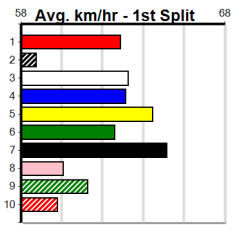

SPORTSBET FINAL

Distance: 390m, Race Type: Maiden Final, Total Prizemoney: $2,925
1st: $1,950, 2nd: $600, 3rd: $300, 4th: $75

1
5:13PM
(VIC time)

Very even line-up and the run to the first bend will be crucial. KATHLEN'S ENTITY (3) was the fastest to the first marker last week and she'll find the rail early on, while FROG MARCH (4) can run similar early sectionals and he'll get a cart across

Watchdog Tips: **3** **4** **5** **7** **Bet:** **Box Trifecta 3,4,5,7 ($10 for 41.67%)**