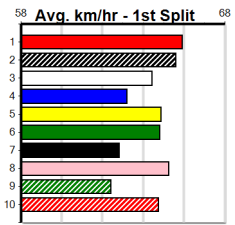

BALLARAT TO THE MEADOWS (1-4 WINS)

Distance: 450m, Race Type: Restricted Win Heat, Total Prizemoney: \$2,925
1st: \$1,950, 2nd: \$600, 3rd: \$300, 4th: \$75

2
5:31PM
(VIC time)

BLISTERED EARTH (1) can run the hands off the clock and he is three of three from this draw.
LEONI BALE (3) is racing with confidence and she will test the red for most of the journey.
EXCAVATION (8) is better than his past few runs.