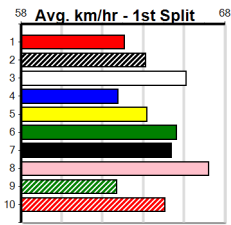

SWEET NETTY'S CATERING

Distance: 450m, Race Type: Grade 5, Total Prizemoney: $2,925
1st: $1,950, 2nd: $600, 3rd: $300, 4th: $75

7

7:15PM
(VIC time)

VINCENT BALE (7) was huge in a heat of the Warrnambool Cup and he is suitably drawn out wide.
FAST LOVE (3) was never headed here two runs back and he can lead them a merry dance.
OREGON FAVORS (5) will be strong in the closing stages.

Watchdog Tips: **7** **3** **5** **8** **Bet:** **Win 7**