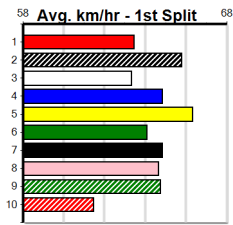

BALLARAT TO THE MEADOWS (1-4 WINS)

Distance: 450m, Race Type: Restricted Win Heat, Total Prizemoney: \$2,925
1st: \$1,950, 2nd: \$600, 3rd: \$300, 4th: \$75

3

5:50PM

(VIC time)

DEROGATIVE (5) is better than his past two runs and he should have enough pace to cross and lead. HADWIN BALE (2) should sit just behind the five for most of the journey, while BELSAR (6) relies on luck but she has the motor to be a factor