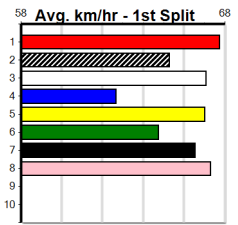

A1 SIGNAGE DAMSELS DASH

Distance: 390m, Race Type: Grade 5, Total Prizemoney: $2,925
1st: $1,950, 2nd: $600, 3rd: $300, 4th: $75

STARLIGHT MINI (1) is a star on the rise and she is drawn to make every post a winner. NAYELI (3) has a great strike rate to date and she will be in the firing line throughout. TROPICANA (2) is better than her past few runs.

Watchdog Tips: **1** **3** **2** **8** **Bet:** **Box Trifecta 1,2,3,8 ($10 for 41.67%)**