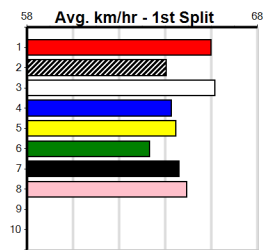

EUREKA CONCRETE

Distance: 545m, Race Type: Grade 5, Total Prizemoney: $3,340
1st: $2,230, 2nd: $690, 3rd: $345, 4th: $75

SON OF CINDY (5) can be hard to follow but he will blow them away if he brings his A game. SLICK RAMBO (8) has the speed to cross and lead and he will give a great sight. DIMORA CRUZ (3) won't be too far away.

Watchdog Tips: 5 8 3 1 Bet: Win 5

Race card for DONNINGTON GIRL [5]. Includes owner (NEVASH), sire (ZAMBORA BROCKIE), dam (SUBLIME NEWS), and a list of race results with weights and times.

Race card for CAESARS PALACE [5]. Includes owner (M Roberts), sire (WORM BURNER), dam (OUTSIDE EDGE), and a list of race results with weights and times.

Race card for DIMORA CRUZ (SA)[5]. Includes owner (K Bouchier), sire (ASTON DEE BEE), dam (DIMORA FLASH), and a list of race results with weights and times.

Race card for JIMMY THE PUMPER [5]. Includes owner (M Katsiris), sire (MOREIRA), dam (AMELIA STAR), and a list of race results with weights and times.

Race card for SON OF CINDY [5]. Includes owner (T Tufo), sire (BARCIA BALE), dam (SMOKIN' CINDY), and a list of race results with weights and times.

1

2

3

4

5