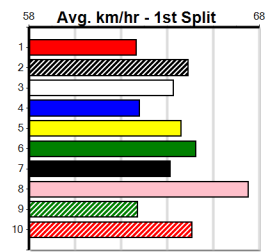

TOWN & COUNTRY LINE MARKING

Distance: 450m, Race Type: Grade 5, Total Prizemoney: $2,925
1st: $1,950, 2nd: $600, 3rd: $300, 4th: $75

BETSIE BALE (1) should step better from the red alley and she should boot away as they turn for home. ASPERITAS (8) can come out running and she should lead for a long way. HARTNEY (3) has the engine but he can take a few strides to get going

Watchdog Tips: 1 8 3 2 Bet: Win 1