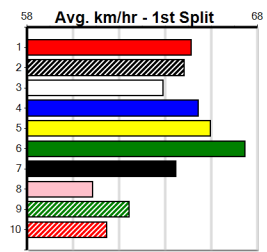

Watchdog Tips: 8 6 7 3 Bet: Box Trifecta 3,6,7,8 (\$10 for 41.67%)

Table for NIZHONI [5] Capable but will push wide, finds trouble \$11.00. Includes owner, sire, dam, winning distances, and a detailed box history table.