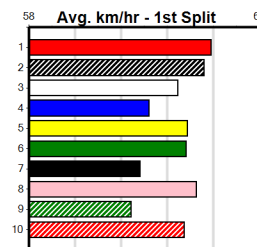

BALLARAT TO THE MEADOWS (1-4 WINS) HT1

Distance: 450m, Race Type: Restricted Win Heat, Total Prizemoney: $2,925
1st: $1,950, 2nd: $600, 3rd: $300, 4th: $75

BLISTERED EARTH (1) can run the hands off the clock and he is three of three from this draw.
LEONI BALE (3) is racing with confidence and she will test the red for most of the journey.
EXCAVATION (8) is better than his past few runs.

Watchdog Tips: 1 3 8 7 Bet: Win 1

Main race table with columns: Form Box, Wgt, Dist, Track, Date, Time, BON, Margin, 1st/2nd (Time), PIR, Checked, Comment, W/R, Split 1, S/P, Grade. Includes race details for Blistered Earth, Valletta Dash, Leoni Bale, Jecharis Bale, and Rev Neville.