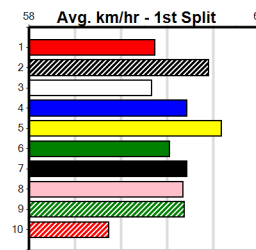

BALLARAT TO THE MEADOWS (1-4 WINS) HT2

Distance: 450m, Race Type: Restricted Win Heat, Total Prizemoney: $2,925
1st: $1,950, 2nd: $600, 3rd: $300, 4th: $75

DEROGATIVE (5) is better than his past two runs and he should have enough pace to cross and lead. HADWIN BALE (2) should sit just behind the five for most of the journey, while BELSAR (6) relies on luck but she has the motor to be a factor

Watchdog Tips: **5** **2** **6** **1** **Bet:** Win 5

Form Box	Wgt	Dist	Track	Date	Time	BON	Margin	1st/2nd (Time)	PIR	Checked	Comment	WR	Split 1	S/P	Grade	
1	ENZO ENVY [7] Hit or miss early, draw is a big help, respect $6.50															
	BK Dog Apr-22 Sire: MY REDEEMER Dam: BELLE'S ON BOOST Trainer: Danielle Smith (Lara)															
	Owner(s): Smith Racing (SYN), D Smith, J Smith															
	Winning Distances: < 300m (0) 300 - 399m (0) 400 - 499m (1) 500 - 599m (0) 600 - 699m (0) > 700m (0)															
	Winning Weights: 32.7(1)															
	6th	(4)	32.8	515	SAP	R3	04-Feb-24	30.55	29.33	7.50L	DAINTREE GRANITE (30.06)	M/6666		5.36	$3.30	MH
	4th	(4)	32.3	525	MEP	R1	07-Feb-24	30.82	30.10	2.50L	VIDEO REFEREE (30.65)	M/6664		5.31	$18.80	MH
	7th	(1)	32.4	525	MEA	R2	17-Feb-24	30.94	29.53	9.00L	WARM COCKLES (30.31)	Q/2377		5.17	$11.20	MSF
	2nd	(2)	32.7	515	SAP	R2	25-Feb-24	29.96	29.46	2.25L	ARTISAN ARTIST (29.81)	M/3232		5.27	$1.80	M
	6th	(4)	32.8	515	SAP	R1	03-Mar-24	30.59	29.28	6.50L	TESSA DENMARK (30.15)	M/6777		5.29	$3.50	MH
7th	(7)	33.2	450	TRA	R1	22-Mar-24	26.44	24.81	20.00	FOR PETE'S SAKE (25.09)	M/7777		7.06	$13.90	MH	
1st	(7)	32.7	450	BAL	R2	17-Apr-24	25.59	25.13	1.5L	CABAO MARBLE (25.68)	M/1111		6.71	$6.10	M	
5th	(6)	33.0	390	WBL	R12	22-Apr-24	22.84	22.06	12.00	AMINAH (22.07)	S/86		9.16	$6.20	SH	
Last 3 wins NOT included above																

Form Box	Wgt	Dist	Track	Date	Time	BON	Margin	1st/2nd (Time)	PIR	Checked	Comment	WR	Split 1	S/P	Grade	
2	HADWIN BALE (NSW)[5] Better than his past two, early pace, danger $3.60															
	BD Dog Mar-22 Sire: DROOPYS SYDNEY Dam: DYNA UNI Trainer: Thomas Dailly (Anakie)															
	Owner(s): B Wheeler															
	Winning Distances: < 300m (0) 300 - 399m (0) 400 - 499m (3) 500 - 599m (0) 600 - 699m (0) > 700m (0)															
	Winning Weights: 29.6(1) 29.8(1) 29.9(1)															
	8th	(8)	29.4	525	MEP	R11	13-Mar-24	31.13	30.03	9.00L	COMBO COL (30.52)	M/1325		5.07	$9.00	X67
	2nd	(8)	29.8	525	MEA	R1	16-Mar-24	30.42	29.65	0.25L	CABAO LAPIS (30.41)	M/2211		5.07	$17.90	7
	2nd	(6)	30.1	525	MEA	R2	23-Mar-24	30.77	29.64	3.00L	GEANI BALE (30.57)	Q/1111		5.15	$8.20	7
	2nd	(2)	30.4	460	GEL	R3	29-Mar-24	26.28	25.69	1.25L	FERGUS ZULU (26.19)	Q/1111		6.62	$5.30	X67
	1st	(1)	29.8	450	BAL	R3	03-Apr-24	25.44	25.18	6.00L	SHIMA LITE (25.86)	M/1111		6.55	$4.10	X67
1st	(7)	29.6	450	BAL	R10	10-Apr-24	25.44	25.17	0.25L	UPON BALE (25.45)	Q/1111		6.53	$1.90	X67H	
F	(8)	29.6	450	BAL	R4	17-Apr-24	0.00	25.13		ASTON LORD (25.25)	M/348	VO	6.60	$4.00	X67F	
6th	(8)	29.8	460	GEL	R7	26-Apr-24	26.46	25.57	9.50L	BUN VOLCANO (25.82)	M/445		6.69	$4.80	5	
Last 3 wins NOT included above																
1st	(5)	29.9	460	GEL	R1	26-Jan-24	26.24	25.55	0.25L	KINGSLEY BALE (26.25)	M/211		6.57	$5.30	M