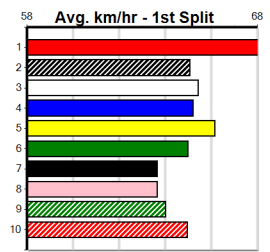

SOUTHERN SHEETMETAL

Distance: 390m, Race Type: Mixed 6/7, Total Prizemoney: $2,925
1st: $1,950, 2nd: $600, 3rd: $300, 4th: $75

MYRNIONG STORM (7) is a serious up and comer and he should assume control soon after box rise. GRACE'S ENTITY (8) was a gutsy debut winner and she will get a nice cart across early on. BLACKPOOL WINNIE (5) will be in the firing line throughout

Watchdog Tips: **7** **8** **5** **4** **Bet:** **Win 7**

Form Box	Wgt	Dist	Track	Date	Time	BON	Margin	1st/2nd (Time)	PIR	Checked	Comment	WR	Split 1	S/P	Grade		
1	RUXTON SPICE [7] Great debut winner, this is harder, tested $10.00																
	BK	Bitch	May-22		Sire: NEED MY MONEYNOW		Dam: SAINT WEST		Trainer: Mark Johnson (Ross Creek)								
	Owner(s): S O'hehir																
	Winning Distances: < 300m (0) 300 - 399m (0) 400 - 499m (1) 500 - 599m (0) 600 - 699m (0) > 700m (0)																
	Winning Weights: 28.0(1)																
	1st	(1)	28.0	410	HOR	R1	19-Apr-24	23.78	23.40	0.25L	BIG SOLOMONA (23.79)	Q/11		10.23	$13.40	M	
	Last 3 wins NOT included above																
	Box History																
	Prize Best Starts Trk/Dts APM																
	2	BLOCK A BABE (NSW)[7] Better than her past two runs, place claims $7.50															
RBD		Bitch	Mar-22		Sire: MEPUNGA CRUZER		Dam: KISSING CARTER		Trainer: Margery Quick (Haddon)								
Owner(s): S Wood																	
Winning Distances: < 300m (0) 300 - 399m (0) 400 - 499m (1) 500 - 599m (0) 600 - 699m (0) > 700m (0)																	
Winning Weights: 28.3(1)																	
2nd		(4)	28.8	410	HOR	R1	16-Jan-24	23.26	22.95	1.00L	SHINY PISTOL (23.20)	M/22		10.50	$17.60	M	
5th		(3)	28.5	400	GEL	R3	22-Jan-24	23.65	22.63	7.00L	AGGREGATE (23.19)	M/65		8.85	$2.80	M	
1st		(6)	28.3	410	HOR	R1	30-Jan-24	23.37	22.92	3.75L	ASTON DALTRY (23.62)	Q/11		10.25	$2.80	M	
4th		(7)	28.0	410	HOR	R3	06-Feb-24	23.77	23.08	7.50L	BORACAY STORM (23.28)	M/65		10.85	$5.40	7	
2nd		(2)	28.8	410	HOR	R9	27-Feb-24	23.50	23.07	1.00L	CHILLI SAL (23.44)	M/32		10.79	$3.90	7	
5th	(7)	29.2	410	HOR	R4	05-Mar-24	23.76	22.89	5.50L	READINESS (23.38)	Q/44		10.67	$2.60	X67		
6th	(6)	28.5	390	WBL	R2	28-Mar-24	23.49	22.03	12.00	BRUTALITY (22.70)	M/78		9.00	$10.80	X67		
Last 3 wins NOT included above																	
Box History																	
Prize Best Starts Trk/Dts APM																	
3	BLACKPOOL SLADE [7] Every chance last time, this is harder $6.00																
	F	Dog	Jul-22		Sire: ASTON RUPEE		Dam: LOCHINVAR ADORE		Trainer: Alexis Kenyon (Lara)								
	Owner(s): R Kenyon																
	Winning Distances: < 300m (0) 300 - 399m (0) 400 - 499m (1) 500 - 599m (0) 600 - 699m (0) > 700m (0)																
	Winning Weights: 30.5(1)																
	5th	(1)	30.7	410	HOR	R1	27-Feb-24	23.95	23.07	6.00L	TALKIN' BLUEY (23.54)	M/24		10.64	$4.20	M	
	1st	(2)	30.5	410	HOR	R2	05-Mar-24	23.45	22.89	1.5L	MISTY BLUE (23.55)	Q/11		10.40	$1.80	M	
	8th	(6)	30.8	400	GEL	R4	15-Mar-24	23.29	22.46	9.50L	DEROGATIVE (22.65)	M/88		8.64	$39.00	X67	
	3rd	(1)	30.9	400	GEL	R12	25-Mar-24	23.00	22.68	3.00L	FANCY KIAARN (22.79)	M/33	SW	8.74	$5.30	7	
	7th	(6)	31.0	400	GEL	R9	29-Mar-24	23.54	22.41	11.00	MYRNIONG STITCH (22.81)	S/77		8.82	$30.40	X67	
3rd	(1)	31.0	400	GEL	R10	09-Apr-24	22.87	22.46	1.5L	PERFECT TONIGHT (22.78)	M/11		8.50	$6.50	X67H		
2nd	(2)	31.1	425	BEN	R2	19-Apr-24	24.23	23.70	1.5L	NOCTILUCENT (24.13)	M/322		6.59	$16.40	7		
2nd	(7)	31.1	425	BEN	R3	26-Apr-24	24.05	23.85	1.00L	TIME TO PROPHET (24.00)	M/111		6.53	$17.80	7		
Last 3 wins NOT included above																	
Box History																	
Prize Best Starts Trk/Dts APM																	
4	PAPER SHREDDER [7] Shows promise, nice turn of foot, respect $6.00																
	BK	Dog	Dec-21		Sire: TIGGERLONG TONK		Dam: FURTADO		Trainer: Daryl Brennan (Napoleons)								
	Owner(s): C Brennan																
	Winning Distances: < 300m (0) 300 - 399m (1) 400 - 499m (0) 500 - 599m (0) 600 - 699m (0) > 700m (0)																
	Winning Weights: 31.5(1)																
	1st	(2)	31.5	390	WBL	R1	01-Feb-24	22.12	22.03	6.50L	JUST TIME (22.57)	Q/11		8.69	$4.00	M	
	5th	(5)	31.7	390	WBL	R3	22-Feb-24	22.83	22.11	9.50L	READINESS (22.19)	M/64		8.96	$2.50	7	
	3rd	(4)	31.5	410	HOR	R10	29-Mar-24	23.41	23.23	1.00L	SQUIGGLY PAPA (23.34)	Q/11		10.37	$2.10	X67