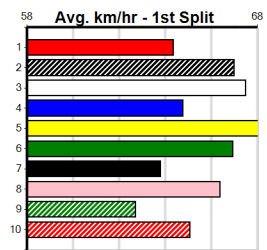

PAUA OF BUDDY AT STUD

Distance: 450m, Race Type: Mixed 4/5, Total Prizemoney: $3,360
1st: $2,250, 2nd: $690, 3rd: $345, 4th: $75

NANGAR JIM (5) is the NSW Country Cups King and a clean getaway should see him give the 25 seconds barrier a nudge. AWESOME AVENGER (4) is a huge talent and he just needs a little luck in running. QUEST FOR MAGIC (2) may be value

Watchdog Tips: 5 4 2 7 Bet: Win 5

WINKING WILLIE [5] Huge win last time but prefer out wide, risky $2.80
Owner(s): D Rhodes
Winning Distances: < 300m (0) 300 - 399m (7) 400 - 499m (2) 500 - 599m (0) 600 - 699m (0) > 700m (0)
Box History table and Prize Best Starts table included.

QUEST FOR MAGIC [4] Beat a good one here last time, value runner $8.00
Owner(s): T Murray
Winning Distances: < 300m (0) 300 - 399m (2) 400 - 499m (3) 500 - 599m (0) 600 - 699m (0) > 700m (0)
Box History table and Prize Best Starts table included.

BUMPY GOLD (NSW)[5] Big engine but needs room early, place best $10.00
Owner(s): Kiando (SYN), L Anderson, K Woodhead
Winning Distances: < 300m (0) 300 - 399m (4) 400 - 499m (4) 500 - 599m (0) 600 - 699m (0) > 700m (0)
Box History table and Prize Best Starts table included.

AWESOME AVENGER [4] Relies on luck but is a powerful type, danger $9.00
Owner(s): R Oppenhuis
Winning Distances: < 300m (0) 300 - 399m (0) 400 - 499m (5) 500 - 599m (2) 600 - 699m (0) > 700m (0)
Box History table and Prize Best Starts table included.

NANGAR JIM (NSW)[5] Star NSW speedster, can cross and lead, yes $4.00
Owner(s): Tre Fratelli (SYN), J Carrozza, A Carrozza, D Carrozza
Winning Distances: < 300m (0) 300 - 399m (0) 400 - 499m (12) 500 - 599m (3) 600 - 699m (0) > 700m (0)
Box History table and Prize Best Starts table included.