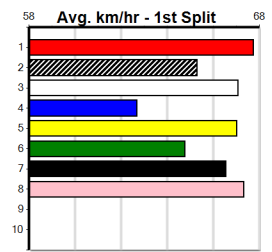

A1 SIGNAGE DAMSELS DASH

Distance: 390m, Race Type: Grade 5, Total Prizemoney: $2,925
1st: $1,950, 2nd: $600, 3rd: $300, 4th: $75

STARLIGHT MINI (1) is a star on the rise and she is drawn to lead, make every post a winner. NAYELI (3) has a great strike rate to date and she will be in the firing line throughout. TROPICANA (2) is better than her past few runs.

Watchdog Tips: 1 3 2 8 **Bet:** Box Trifecta 1,2,3,8 ($10 for 41.67%)

Form Box	Wgt	Dist	Track	Date	Time	BON	Margin	1st/2nd (Time)	PIR	Checked	Comment	WR	Split 1	S/P	Grade	
1	STARLIGHT MINI [5]															
	BK Bitch Dec-21															
	Star on the rise, drawn to lead, looks good															
	Owner(s): The Two Guys (SYN), N Guy, W Guy															
	Sire: BERNARDO Dam: STARLIGHT LUCY															
	Trainer: Kayla Cottrell (Pearcedale)															
	Prize Best: $2.80															
	Winning Distances: < 300m (0) 300 - 399m (1) 400 - 499m (3) 500 - 599m (0) 600 - 699m (0) > 700m (0)															
	Winning Weights: 29.8(1) 30.0(1) 30.1(1) 30.2(1)															
	3rd (8) 30.2 450 SHP R2 04-Dec-23 25.70 25.20 6.00L SAINT PARR (25.31) M/223 . . . . . 6.71 $5.10 MH															

2	TROPICANA [5]															
	BD Bitch Jan-22															
	Better than her past few runs, can threaten															
	Owner(s): BEV AND DANIEL (SYN), B Pell, D Pell															
	Sire: FERNANDO BALE Dam: CALL ME BUBBLES															
	Trainer: Daniel Pell (Toolleen)															
	Prize Best: $6.00															
	Winning Distances: < 300m (0) 300 - 399m (3) 400 - 499m (2) 500 - 599m (0) 600 - 699m (0) > 700m (0)															
	Winning Weights: 25.5(1) 25.6(1) 25.8(1) 25.9(1) 26.3(1)															
	6th (3) 25.5 390 SHP R10 29-Jan-24 22.60 22.03 8.50L NICOLSON BALE (22.03) M/86 . . . . . 8.69 $8.60 X45															

3	NAYELI [5]															
	BK Bitch Sep-21															
	Great strike rate, pace to burn, danger															
	Owner(s): C Madigan															
	Sire: BARCIA BALE Dam: MARLEY SPRITE															
	Trainer: Chelsi Madigan (Golden Square)															
	Prize Best: $3.40															
	Winning Distances: < 300m (0) 300 - 399m (2) 400 - 499m (5) 500 - 599m (0) 600 - 699m (0) > 700m (0)															
	Winning Weights: 28.1(2) 28.4(2) 28.5(1) 28.6(1) 29.0(1)															
	1st (3) 29.0 450 BAL R9 20-Dec-23 25.47 25.04 2.25L FIERY FLIRT (25.63) M/112 . . . . . W 6.50 $4.60 RW															

4	KIWI TURTLE [5]															
	BE Bitch Apr-20															
	*** SCRATCHED ***															
	Sire: BARCIA BALE Dam: KIWI COLLISION															
	Trainer: Colin Baker (Lara)															
	Prize Best: $51.00															
	Winning Distances: < 300m (0) 300 - 399m (4) 400 - 499m (4) 500 - 599m (0) 600 - 699m (0) > 700m (0)															
	Winning Weights: 26.0(1) 27.1(1) 27.2(1) 27.5(1) 27.9(2) 28.2(1) 28.3(1)															
	6th (1) 28.4 390 BAL R11 27-Dec-23 22.65 21.92 6.00L KING KABOOM (22.24) M/87 . . . . . 8.75 $7.70 5															

5	CRUELLA [5]															
	BK Bitch Jan-21															
	Front runner, too much pace in this event															
	Owner(s): KEEP YOUR SHIRT ON (SYN), C Dalton, P Schultz, S Dalton, M Everett, P Onley, A Onley															
	Sire: FABREGAS Dam: PROVEN SCARY															
	Trainer: Susan Dalton (Coldstream)															
	Prize Best: $16.00															
	Winning Distances: < 300m (0) 300 - 399m (4) 400 - 499m (0) 500 - 599m (1) 600 - 699m (0) > 700m (0)															
	Winning Weights: 29.5(1) 29.7(1) 29.9(1) 30.0(1) 30.3(1)															
	6th (5) 30.7 300 HVL R12 04-Feb-24 16.83 16.34 5.00L MISTRESS OASIS (16.50) M/3 . . . . . 3.94 $26.80 5