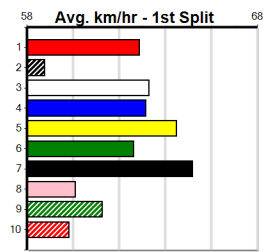

SPORTSBET FINAL

Distance: 390m, Race Type: Maiden Final, Total Prizemoney: $2,925
1st: $1,950, 2nd: $600, 3rd: $300, 4th: $75

Very even line-up and the run to the first bend will be crucial. KATHLEN'S ENTITY (3) was the fastest to the first marker last week and she'll find the rail early on, while FROG MARCH (4) can run similar early sectionals and he'll get a cart across

Watchdog Tips: **3** **4** **5** **7** **Bet:** Box Trifecta 3,4,5,7 ($10 for 41.67%)

Form Box	Wgt	Dist	Track	Date	Time	BON	Margin	1st/2nd (Time)	PIR	Checked	Comment	WR	Split 1	S/P	Grade		
1	FORBES SUPREME (SA)[7] Great heat winner, pace in the middle is a worry $7.50																
	F Dog Sep-22 Sire: FERAL FRANKY Dam: SWEET ON ME Trainer: Scott Forbes (Hopetoun Park)																
	Owner(s): S Forbes																
	Winning Distances: < 300m (0) 300 - 399m (1) 400 - 499m (0) 500 - 599m (0) 600 - 699m (0) > 700m (0)																
	Winning Weights: 29.8(1)																
	1st	(6)	29.8	390	BAL	R4	24-Apr-24	22.52	22.02	5.00L	STEADFAST EDDIE (22.86)	M/21		SW	8.47	$16.10	MH
	Last 3 wins NOT included above																
	Box History																
	Prize Best $1680.00, Starts 22.52(6)-24/4/24, Trk/Dts 1-1-0-0, APM 1680																
	2	STEADFAST EDDIE [M] Far from disgraced on debut, can run a drum $12.00															
BK Dog Feb-22 Sire: SHIMA SHINE Dam: SUPER YESY Trainer: Kathleen Boyle (Lethbridge)																	
Owner(s): K Boyle																	
Winning Distances: < 300m (0) 300 - 399m (0) 400 - 499m (0) 500 - 599m (0) 600 - 699m (0) > 700m (0)																	
Winning Weights:																	
2nd		(3)	33.6	390	BAL	R4	24-Apr-24	22.86	22.02	5.00L	FORBES SUPREME (22.52)	M/63			8.81	$10.50	MH
Last 3 wins NOT included above																	
Box History																	
Prize Best $520.00, Starts NBT, Trk/Dts 1-0-1-0, APM 520																	
3		KATHLEN'S ENTITY [7] Never headed last week, can cross early, yes $3.40															
	BK Bitch Jan-22 Sire: ASTON DEE BEE Dam: ZARA'S ENTITY Trainer: Kathleen Boyle (Lethbridge)																
	Owner(s): - k m syndicate (SYN), M Barry, K Boyle																
	Winning Distances: < 300m (0) 300 - 399m (1) 400 - 499m (0) 500 - 599m (0) 600 - 699m (0) > 700m (0)																
	Winning Weights: 26.2(1)																
	7th	(6)	26.8	390	WBL	R2	18-Apr-24	23.32	22.32	7.00L	GRACILIS (22.86)	S/88			9.63	$7.00	MH
	1st	(2)	26.2	390	BAL	R3	24-Apr-24	22.52	22.02	0.25L	JENNY BALE (22.54)	Q/11			8.44	$41.80	MH
	Last 3 wins NOT included above																
	Box History																
	Prize Best $1680.00, Starts 22.52(2)-24/4/24, Trk/Dts 2-1-0-0, APM 1680																
4	FROG MARCH [7] Shows promise, gets a cart across, danger $4.20																
	BD Dog Mar-22 Sire: ASTON DEE BEE Dam: FUGACIOUS Trainer: Susan Dalton (Coldstream)																
	Owner(s): J Guy																
	Winning Distances: < 300m (0) 300 - 399m (1) 400 - 499m (0) 500 - 599m (0) 600 - 699m (0) > 700m (0)																
	Winning Weights: 35.3(1)																
	1st	(8)	35.3	390	BAL	R1	24-Apr-24	22.44	22.02	8.00L	LEONARDO ZEAL (22.98)	M/11		SW	8.45	$18.80	MH
	Last 3 wins NOT included above																
	Box History																
	Prize Best $1680.00, Starts 22.44(8)-24/4/24, Trk/Dts 1-1-0-0, APM 1680																
	5	LEONARDO ZEAL [M] Improving type, good turn of foot, major player $6.50															
BK Dog Jun-22 Sire: SUPERIOR PANAMA Dam: ZEAL SENSATION Trainer: Kathrynne Tabb (Lara)																	
Owner(s): Real zeal (SYN), M Tabb, J Whittle, S Tabb, W Whittle, M Brown																	
Winning Distances: < 300m (0) 300 - 399m (0) 400 - 499m (0) 500 - 599m (0) 600 - 699m (0) > 700m (0)																	
Winning Weights:																	
4th		(5)	31.3	410	HOR	R1	05-Apr-24	24.22	23.32	7.00L	PATRIOT JAMES (23.74)	M/44			10.87	$2.70	M
2nd		(4)	31.0	390	WBL	R1	11-Apr-24	22.45	22.09	0.50L	GRACE'S ENTITY (22.43)	Q/11			8.66	$12.80	M
2nd		(1)	30.9	350	TRA	R1	17-Apr-24	19.88	19.73	2.25L	POSH PAWS (19.73)	M/22			6.67	$6.80	M
2nd		(2)	30.6	390	BAL	R1	24-Apr-24	22.98	22.02	8.00L	FROG MARCH (22.44)	Q/22			8.52	$1.60	MH
Last 3 wins NOT included above																	
Box History																	
Prize Best $1635.00, Starts NBT, Trk/Dts 4-0-3-0, APM 1635