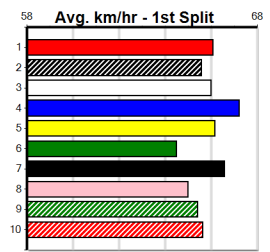

TUDOR ELECTRICAL

Distance: 390m, Race Type: Mixed 4/5, Total Prizemoney: $3,360
1st: $2,250, 2nd: $690, 3rd: $345, 4th: $75

MOCK FISH (5) has won four on the spin in devastating fashion and he appears to be the real deal.
I'M ONLY HUMAN (4) has explosive pace once balanced and he will be on the pace from the outset.
MY BOY ROBERT (1) was impressive last time out.

Watchdog Tips: **5** **4** **1** **8** **Bet:** **Win 5**

1

MY BOY ROBERT [4] **Drawn to be on the pace throughout, threat** **$9.00**
WF Dog Feb-21 **Sire: FERNANDO BALE Dam: LITTLE TUBBSY** **Trainer: Billy Galea (Rockbank)**
Owner(s): C Fahey
Winning Distances: < 300m (0) 300 - 399m (6) 400 - 499m (3) 500 - 599m (0) 600 - 699m (0) > 700m (0)
Winning Weights: 29.5(1) 29.6(2) 29.8(2) 29.9(3) 30.2(1)

Box	1st	2nd	3rd	4th	5th	6th	7th	8th
1	1							
2		1	1		1			1
3	4	1	3			1		
4				1	1	1		
5	1	2	1	1				1
6	1	1	1					
7	1	2				1		
8	1				1			

Prize Best Starts Trk/Dts APM
$33850.00
22.21(7)-15/3/23
32-9-7-5
7-1-3-1
7734

2

FLEUR BALE (NSW)[5] **Lack of early speed is a worry, prefer others** **$21.00**
BK Bitch Jan-21 **Sire: BARCIA BALE Dam: DYNA PATTY** **Trainer: Samantha Grenfell (Anakie)**
Owner(s): B Wheeler
Winning Distances: < 300m (0) 300 - 399m (0) 400 - 499m (6) 500 - 599m (1) 600 - 699m (0) > 700m (0)
Winning Weights: 25.0(2) 25.7(1) 26.3(1) 26.8(1) 26.9(1) 27.3(1)

Box	1st	2nd	3rd	4th	5th	6th	7th	8th
1	1	5						
2	2	3	1	2	2			1
3		1	2	2	1	1		
4	1	2	1	3	2	2	1	
5	1	1	2	1	1			1
6	1	1	1	1				
7			1	2	1	1		2
8	1		2	2				

Prize Best Starts Trk/Dts APM
$29705.00
NBT
58-7-9-10
2-0-0-0
9760

3

ASTON KENNEDY [5] **Shows promise but pace in the middle is a worry** **$7.50**
BK Dog Jun-22 **Sire: ASTON RUPEE Dam: ASTON AMORE** **Trainer: David Geall (Lara)**
Owner(s): R Borda
Winning Distances: < 300m (0) 300 - 399m (1) 400 - 499m (3) 500 - 599m (0) 600 - 699m (0) > 700m (0)
Winning Weights: 31.5(1) 31.7(1) 31.8(1) 32.5(1)

Box	1st	2nd	3rd	4th	5th	6th	7th	8th
1	1	1						
2		1				1		
3	1	2						
4			1					
5	1	1						
6	1	1				1		
7	1							
8			1			1		

Prize Best Starts Trk/Dts APM
$11430.00
FSH
15-4-6-2
0-0-0-0
8400

4

I'M ONLY HUMAN [4] **Huge talent, explodes mid race, danger** **$4.00**
BK Dog Dec-20 **Sire: INVICTUS RAPID Dam: SHOOT TO MISS** **Trainer: Karen Pitt (Pearcedale)**
Owner(s): THE GIRLS (SYN), A Manolitsis, H Manolitsis, D Falzon
Winning Distances: < 300m (0) 300 - 399m (5) 400 - 499m (3) 500 - 599m (0) 600 - 699m (0) > 700m (0)
Winning Weights: 34.6(2) 34.8(1) 35.6(1) 35.7(1) 36.1(2) 36.4(1)

Box	1st	2nd	3rd	4th	5th	6th	7th	8th
1	2							
2	1							1
3								
4	2		1					
5	1	1	2		1			
6		2						
7								
8	2					1		1

Prize Best Starts Trk/Dts APM
$24800.00
22.02(1)-8/3/23
18-8-3-3
1-1-0-0
5255

5

MOCK FISH [5] **Star on the rise, gets a cart across, yes** **$2.20**
BK Dog May-22 **Sire: KOBLENZ Dam: SUMMER NIGHTS** **Trainer: George Borg (Maryborough)**
Owner(s): Sunny Saints (SYN), M Crowe, P Crowe
Winning Distances: < 300m (0) 300 - 399m (1) 400 - 499m (4) 500 - 599m (0) 600 - 699m (0) > 700m (0)
Winning Weights: 33.5(1) 33.9(4)

Box	1st	2nd	3rd	4th	5th	6th	7th	8th
1	2							
2	2	1						
3								
4	1							
5								
6			1					
7								
8					1			

Prize Best Starts Trk/Dts APM
$11715.00
NBT
8-5-1-1
1-0-0-1
8559