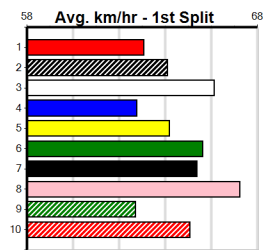

SWEET NETTY'S CATERING

Distance: 450m, Race Type: Grade 5, Total Prizemoney: $2,925
1st: $1,950, 2nd: $600, 3rd: $300, 4th: $75

VINCENT BALE (7) was huge in a heat of the Warrnambool Cup and he is suitably drawn out wide.
FAST LOVE (3) was never headed here two runs back and he can lead them a merry dance.
OREGON FAVORS (5) will be strong in the closing stages.

Watchdog Tips: 7 3 5 8 Bet: Win 7

WHO [5] Can miss away, wide runner, look to others $16.00
BK Dog Apr-21 Sire: MY BRO FABIO Dam: LASER BLUE
Owner(s): N Lavelle
Trainer: Kerry Houlahan (Lang Lang)
Winning Distances: < 300m (0) 300 - 399m (1) 400 - 499m (6) 500 - 599m (0) 600 - 699m (0) > 700m (0)
Winning Weights: 35.1(1) 35.2(1) 35.3(3) 35.4(2)
7th (5) 35.6 435 SLE R6 07-Mar-24 25.18 24.68 6.00L NIBIRU (24.78) M/577 . . . 5.36 $9.90 5
6th (6) 35.0 515 SAP R7 24-Mar-24 30.78 29.45 14.00 ETHANOL UNLEADED (29.81) M/7886 . . . 5.30 $49.90 5NP
1st (2) 35.3 400 WGL R12 30-Mar-24 22.78 22.74 2.75L MR. MOANA (22.96) M/33 . . . 8.51 $5.20 5
2nd (4) 35.2 435 SLE R4 07-Apr-24 24.87 24.50 3.75L WHISKY NINJA (24.61) M/322 . . . 5.36 $10.20 5
1st (3) 35.2 435 SLE R5 10-Apr-24 24.96 24.59 0.50L CHER'S HAND (24.98) Q/211 . . . SW . 5.32 $5.10 5
2nd (6) 35.6 400 WGL R11 16-Apr-24 22.79 22.24 1.5L TAHONTA (22.69) M/43 . . . . 8.50 $25.00 5
6th (6) 35.2 435 SLE R8 21-Apr-24 24.99 24.40 6.00L MARCO ROSE (24.59) M/766 . . . . 5.53 $30.90 FFA
5th (4) 35.9 400 WGL R9 26-Apr-24 22.93 22.35 8.50L MILE A MINUTE (22.35) M/76 . . . . 8.56 $31.20 X45
Last 3 wins NOT included above
1st (1) 35.4 400 WGL R10 16-Nov-23 23.12 22.79 1.00L MISS DAICOS (23.18) M/52 . . . . 8.67 $3.20 6G
1st (8) 35.3 400 WGL R8 11-Jan-24 22.45 22.45 6.00L EASILY AMUSED (22.85) M/11 . . . . 8.37 $13.10 5
1st (7) 35.4 435 SLE R6 29-Feb-24 25.07 24.72 0.25L GERRY'S GIFT (25.08) M/332 . . . SW . 5.38 $6.90 5

OUR KITE FLYER [5] Resuming, talented but may need the run $8.00
BD Dog Feb-21 Sire: BERNARDO Dam: KELSOS TENDERLEE
Owner(s): OUR FAMILY (SYN), B Selleck, D Selleck, J Selleck, H Selleck, J Lindsay, B Lindsay
Trainer: Brian Selleck (Tooradin)
Winning Distances: < 300m (0) 300 - 399m (2) 400 - 499m (5) 500 - 599m (0) 600 - 699m (0) > 700m (0)
Winning Weights: 32.2(1) 32.7(2) 32.8(1) 33.9(1) 34.1(2)
2nd (1) 34.0 450 BAL R5 07-Dec-23 25.44 25.16 4.25L MIGHTY MOOSE (25.16) S/332 . . . . 6.74 $3.20 5
6th (8) 33.8 450 BAL R4 13-Dec-23 25.74 24.86 3.75L EXPLOSIVE DEBT (25.49) S/546 . . . SW . 6.73 $25.30 X45
1st (8) 34.1 460 WGL R4 19-Dec-23 25.77 25.51 6.50L ASTRONOMICA (26.19) M/111 . . . . 6.51 $8.60 X45
1st (8) 33.9 435 SLE R6 03-Jan-24 24.42 24.42 0.25L GOT THE LOT (24.43) M/422 . . . . 5.23 $5.30 X45
5th (3) 35.2 395 BGC R8 07-Feb-24 23.43 22.48 10.00 GUNDY SURE CAN (22.75) 5 . . . 5 10.87 $11.00 B8
3rd (1) 35.2 395 BGC R6 14-Feb-24 22.99 22.46 3.75L WHOLE TRUTH (22.73) 3 . . . 3 10.67 $3.60 X34
4th (8) 34.9 531 BUN R7 04-Mar-24 30.82 29.70 13.00 INCONSPICUOUS (29.95) 4 . . . . 4.75 $10.00 SH
6th (2) 34.2 407 ROC R9 13-Mar-24 24.75 23.45 15.00 DAZZLING STAR (23.72) 9 . . . . 9.66 $2.10 5
Last 3 wins NOT included above
1st (8) 32.7 350 TRA R2 07-Jul-23 19.71 19.71 4.50L AKINA JAZZ (20.01) S/11 . . . . 6.65 $2.40 X67
1st (1) 32.7 395 TRA R12 14-Jul-23 22.17 22.00 1.00L ELLIANA (22.24) S/421 . . . . 3.82 $4.30 5H
1st (7) 34.1 460 WGL R6 28-Nov-23 26.15 25.81 0.25L NEED YOU NOW (26.16) M/323 . . . . 6.74 $5.40 5