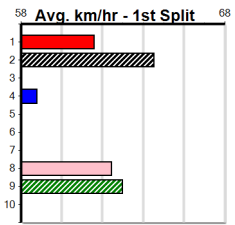

Watchdog Tips: **0 0 0 0** Bet: **0**