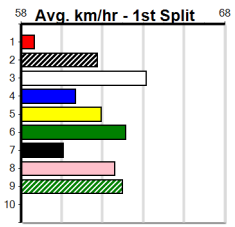

BRIDGES ON ARGYLE TRARALGON

Distance: 350m, Race Type: Tier 3 - Maiden, Total Prizemoney: $1,530
1st: $1,000, 2nd: $320, 3rd: $160, 4th: $50

Watchdog Tips: 0 0 0 0 Bet: .