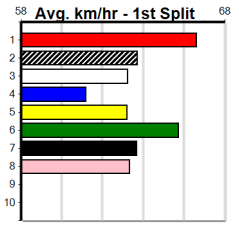

1	2	3	4	5	6	7	8

10 * NO RESERVE *****

Trainer:
Owner(s):

1	2	3	4	5	6	7	8

SPORTSBET MAKE IT A MULTI

Distance: 395m, Race Type: Grade 5 T3, Total Prizemoney: \$1,530
1st: \$1,000, 2nd: \$320, 3rd: \$160, 4th: \$50