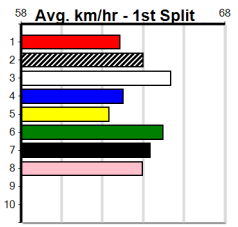

Traralgon

NAK SIGNS

12

6:05PM
(VIC time)

Distance: 350m, Race Type: Grade 5 T3, Total Prizemoney: $1,530
1st: $1,000, 2nd: $320, 3rd: $160, 4th: $50

Watchdog Tips: **0 0 0 0** Bet: **0**