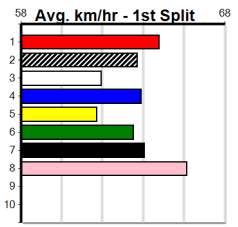

LV FORKLIFTS

Distance: 395m, Race Type: Grade 5 T3, Total Prizemoney: \$1,530
1st: \$1,000, 2nd: \$320, 3rd: \$160, 4th: \$50

6

4:06PM

(VIC time)

Watchdog Tips: **0 0 0 0** Bet: **0**

Form Box Weight Dist Track Date Time BON Margin 1st/2nd (Time) PIR Checked Comment W/R Split 1 S/P Grade