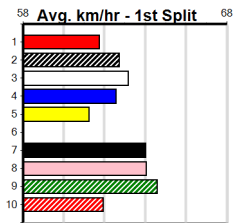

Traralgon

3

3:02PM

(VIC time)

FENECH CURTAINS AND BLINDS (1-2 WIN

Distance: 350m, Race Type: Tier 3 - Restricted Win, Total Prizemoney: \$1,530
1st: \$1,000, 2nd: \$320, 3rd: \$160, 4th: \$50

Watchdog Tips: 0 0 0 0 Bet: .