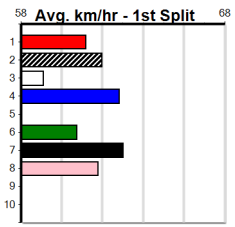

MR AUDACIOUS @ STUD

Distance: 395m, Race Type: Tier 3 - Grade 6, Total Prizemoney: $1,530
1st: $1,000, 2nd: $320, 3rd: $160, 4th: $50

9

5:09PM

(VIC time)

Watchdog Tips:

0 0 0 0

Bet:

Form	Box	Weight	Dist	Track	Date	Time	BON	Margin	1st/2nd (Time)	PIR	Checked	Comment	W/R	Split 1	S/P	Grade

1 TOMMY FROM MARS [6]
BD D May-22 TOMMY SHELBY OSAKALAKA
Trainer: Jason Sharp (Lara)
6th (7) 30.6 400 WGL R9 11-Apr-24 23.27 22.60 2.50LSHINY NEW TOY (23.10) M/75 8.95 $9.40 T3-6
6th (7) 31.2 450 BAL R7 22-Apr-24 26.03 25.46 8.50LVARSITY BALE (25.46) M/774 6.96 $18.50 T3-RW
2nd (8) 31.3 400 WGL R9 02-May-24 23.27 22.84 6.50LMISS JAZZ (22.84) S/34 8.82 $4.20 T3-6
3rd (1) 30.7 400 GEL R10 14-May-24 23.21 22.84 2.75LSUPER SIZE FRIES (23.02) M/33 8.82 $4.60 6G
Owner(s): Vi Alskar Hundar (SYN), A Lie, J Sharp

Winning Boxes

1	2	3	4	5	6	7	8
1							1
Prize Best							
Starts							
Trk/Dst							
APM							

2 TESSA ENGLAND [6]
WBK B May-22 DROOPYS SYDNEY TESSA ALLEN
Trainer: Maria Barber (Hoddles Creek)
6th (7) 26.2 400 WGL R11 30-Mar-24 23.69 22.74 9.00LSHOT OF FAITH (23.09) M/86 8.90 $29.60 6G
7th (6) 26.3 450 TRA R5 06-Apr-24 26.06 25.20 11.00LSWEET NUGGET (25.36) M/777 7.11 $36.50 X67
7th (7) 26.1 460 WGL R7 02-May-24 26.88 25.98 13.00LSMOOTH COLLINDA (25.98) M/577 6.80 $68.30 T3-RW
4th (5) 25.6 300 HVL R9 10-May-24 17.47 16.89 5.50LQUEEN MAGGIE (17.10) M/2 4.01 $42.30 T3-6
Owner(s): Grandkids (SYN), M Barber, P Jones

Winning Boxes

1	2	3	4	5	6	7	8
		1				1	
Prize Best							
Starts							
Trk/Dst							
APM							

3 CATCH SOME RAYS [6]
BK D May-22 AUSSIE INFRARED QUICK PAWS
Trainer: Justin Booker (Kilmany)
6th (7) 33.5 435 SLE R2 10-Apr-24 25.52 24.59 1.75LDR. OPHELIA (25.40) S/866 5.55 $65.00 7
2nd (2) 33.7 450 TRA R5 22-Apr-24 25.67 25.33 4.00LRANGER'S GIRL (25.39) M/532 6.89 $6.30 T3-RW
5th (6) 33.6 395 TRA R4 29-Apr-24 22.81 22.39 6.00LDR. ERICA (22.39) M/856 3.90 $6.10 T3-RW
1st (2) 33.5 395 TRA R9 13-May-24 22.54 22.53 2.00LDR. NARNIA (22.67) S/321 3.87 $2.60 7
Owner(s): DODGE N BOOKS (SYN), J Booker, R Aurisch, K Morrison

Winning Boxes

1	2	3	4	5	6	7	8
2							
Prize Best							
Starts							
Trk/Dst							
APM							

4 DUNDEE RAIDER [6]
LTF D Oct-19 BARTS OUTOFMYWAY DUNDEE CALYPSO
Trainer: Aaron Farley (Churchill)
6th (7) 39.3 400 GEL R3 09-Apr-24 23.56 22.46 9.50LKEN MASTERS (22.92) S/85 8.84 $8.20 X67H
6th (2) 39.1 395 TRA R6 17-Apr-24 22.99 22.22 9.00LDARNUM DESIRE (22.37) S/867 3.96 $15.00 6G
2nd (7) 39.1 395 TRA R10 06-May-24 22.51 22.33 2.00LRUN KITTY RUN (22.38) M/633 3.98 $8.80 T3-RW
2nd (5) 39.4 395 TRA R10 13-May-24 22.64 22.53 1.75LBALLYMOTE (22.53) S/755 3.97 $10.80 6G
Owner(s): A Farley

Winning Boxes

1	2	3	4	5	6	7	8
		2					
Prize Best							
Starts							
Trk/Dst							
APM							

5 *** VACANT BOX ***
Trainer:
Owner(s):

Winning Boxes

1	2	3	4	5	6	7	8
Prize Best							
Starts							
Trk/Dst							
APM