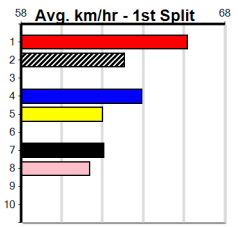

1	2	3	4	5	6	7	8
Prize Best							
Starts							
Trk/Dst							
APM							

Traralgon

10
5:25PM
(VIC time)

CATCH THE THIEF @ STUD

Distance: 450m, Race Type: Grade 5 T3, Total Prizemoney: \$1,530
1st: \$1,000, 2nd: \$320, 3rd: \$160, 4th: \$50