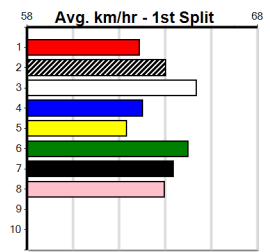

NAK SIGNS

Distance: 350m, Race Type: Grade 5 T3, Total Prizemoney: $1,530
1st: $1,000, 2nd: $320, 3rd: $160, 4th: $50

Watchdog Tips:

Bet:

Table with columns: Form Box, Wgt, Dist, Track, Date, Time, BON, Margin, 1st/2nd (Time), PIR, Checked, Comment, W/R, Split 1, S/P, Grade

PLATINUM BOW [5]
BE Bitch Feb-21 Sire: BERNARDO Dam: CRUISY'S ROSE
Owner(s): M Wilkins
Trainer: Michelle Wilkins (Giffard West)
Winning Distances: < 300m (0) 300 - 399m (5) 400 - 499m (1) 500 - 599m (0) 600 - 699m (0) > 700m (0)
Winning Weights: 25.6(1) 25.7(1) 26.4(1) 26.6(1) 26.7(1) 27.0(1)
Box History table and Prize Best Starts table included.

CONTRALTO [5]
BK Bitch Aug-20 Sire: BARCIA BALE Dam: CHALLIS ANNIE
Owner(s): MALAHIA (SYN), S Reed, C Haigh
Trainer: Christine Haigh (Crossover)
Winning Distances: < 300m (0) 300 - 399m (6) 400 - 499m (0) 500 - 599m (0) 600 - 699m (0) > 700m (0)
Winning Weights: 26.8(2) 27.1(1) 27.5(1) 27.9(1) 28.1(1)
Box History table and Prize Best Starts table included.

MIKE'S TIGER [5]
BK Dog Jun-21 Sire: FERNANDO BALE Dam: FEARLESS SWAN
Owner(s): Canine Neddys (SYN), C Gartung, B Blackshaw, B Walker
Trainer: Damian Meade (Hazelwood North)
Winning Distances: < 300m (0) 300 - 399m (6) 400 - 499m (4) 500 - 599m (0) 600 - 699m (0) > 700m (0)
Winning Weights: 29.1(2) 29.2(2) 29.3(1) 30.5(1) 31.0(2) 31.1(1) 31.2(1)
Box History table and Prize Best Starts table included.

MEDIATOR [5]
BK Dog Sep-20 Sire: ASTON DEE BEE Dam: IRONBARK LASS
Owner(s): Bills Boys (SYN), R Hutty, B Hutty
Trainer: Lindsay Fulford (Maffra)
Winning Distances: < 300m (0) 300 - 399m (6) 400 - 499m (13) 500 - 599m (0) 600 - 699m (0) > 700m (0)
Winning Weights: 33.9(2) 34.1(1) 34.2(1) 34.3(2) 34.8(1) 35.2(1) 35.3(2) 35.4(2) 35.5(1) 35.6(1) 35.7(3) 35.8(1) 35.9(1)
Box History table and Prize Best Starts table included.

ZAR ZAR BING [5]
WBK Bitch Jun-20 Sire: DJAYS OCTANE Dam: LEKTRA MISS
Owner(s): J Belsham
Trainer: Damien Belsham (Longwarry)
Winning Distances: < 300m (0) 300 - 399m (4) 400 - 499m (0) 500 - 599m (0) 600 - 699m (0) > 700m (0)
Winning Weights: 25.9(1) 26.5(2) 26.7(1)
Box History table and Prize Best Starts table included.