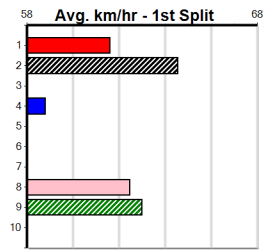

KISS PROFESSIONAL SOLUTIONS

Distance: 350m, Race Type: Tier 3 - Maiden, Total Prizemoney: $1,530
1st: $1,000, 2nd: $320, 3rd: $160, 4th: $50

Watchdog Tips: ☐ ☐ ☐ ☐ ☐ **Bet:** ☐

Form Box Wgt Dist Track Date Time BON Margin 1st/2nd (Time) PIR Checked Comment W/R Split 1 S/P Grade

1

RIVER PLAY [M]
BK Dog Aug-22 Sire: AUSSIE INFRARED Dam: PAIR OF NINES
Owner(s): Vi Alskar Hundar (SYN), A Lie, J Sharp
Winning Distances: < 300m (0) 300 - 399m (0) 400 - 499m (0) 500 - 599m (0) 600 - 699m (0) > 700m (0)
Winning Weights:
8th (2) 31.2 400 GEL R2 03-May-24 23.50 22.45 11.00 SERIAL STICKER (22.78) M/75 8.84 $34.30 MH
7th (1) 30.9 400 GEL R2 14-May-24 23.83 22.84 15.00 SUDOKU ROSIE (22.84) S/78 9.02 $12.40 M

Trainer: Dylan Sharp (Lara)

Box History

Bx	1st	2nd	3rd	4th	5th	6th	7th	8th
1								1
2								1
3								
4								
5								
6								
7								
8								

Prize Best $0.00
Starts FSH 2-0-0-0
Trk/Dts 0-0-0-0
APM 0

Last 3 wins NOT included above

2

DAWN OF DELTA [M]
BK Dog Nov-21 Sire: FERNANDO BALE Dam: UNTIL DAWN
Owner(s): Fluffy Side Up (SYN), A Onley, P Onley
Winning Distances: < 300m (0) 300 - 399m (0) 400 - 499m (0) 500 - 599m (0) 600 - 699m (0) > 700m (0)
Winning Weights:
4th (2) 28.4 400 WGL R1 09-Apr-24 23.59 22.19 16.00 BLAZING DINO (22.52) M/43 8.62 $19.40 M
6th (1) 28.3 400 WGL R3 13-Apr-24 23.40 22.82 8.50L WEARING LEVIS (22.82) M/34 8.55 $18.60 RW
8th (2) 28.8 350 TRA R2 17-Apr-24 21.15 19.73 16.00 RIO WINTER (20.04) S/88 7.09 $20.30 M
3= (3) 28.7 350 TRA R1 06-May-24 20.60 19.51 1.25L BRAEMAR JESSIE (20.53) M/44 6.78 $13.40 T3-M
8th (6) 28.9 300 HVL R1 10-May-24 18.13 16.89 13.00 MIKE ANGELO ZEAL (17.23) M/8 4.31 $14.40 T3-M

Trainer: Michael Tharle (Devon Meadows)

Box History

Bx	1st	2nd	3rd	4th	5th	6th	7th	8th
1								
2				1				1
3			1					
4								
5								
6								1
7								
8								

Prize Best $180.00
Starts NBT 5-0-0-1
Trk/Dts 2-0-0-1
APM 165

Last 3 wins NOT included above

3

DELTA PAWS [M]
BD Bitch May-22 Sire: AUSSIE INFRARED Dam: QUICK PAWS
Owner(s): R Winter
Winning Distances: < 300m (0) 300 - 399m (0) 400 - 499m (0) 500 - 599m (0) 600 - 699m (0) > 700m (0)
Winning Weights:
5th (7) 25.4 350 TRA R1 03-May-24 20.22 19.33 6.00L TARGET TIME (19.84) M/23 6.66 $5.50 M
4th (8) 25.8 350 TRA R1 10-May-24 20.45 19.55 12.00 DUNSMORE FLYER (19.66) M/65 6.85 $1.70 M
2nd (5) 26.1 350 TRA R1 15-May-24 20.10 19.69 0.25L GIN CHASER (20.09) M/12 6.65 $30.10 M

Trainer: Ronald Winter (Denison)

Box History

Bx	1st	2nd	3rd	4th	5th	6th	7th	8th
1								
2								
3								
4								
5					1			
6								
7								1
8								1

Prize Best $595.00
Starts NBT 3-0-1-0
Trk/Dts 3-0-1-0
APM 595

Last 3 wins NOT included above

4

REBEL REGIS [M]
BD Dog Jan-22 Sire: WHISKEY RIOT Dam: AUSSIE SWAN
Owner(s): G Gray
Winning Distances: < 300m (0) 300 - 399m (0) 400 - 499m (0) 500 - 599m (0) 600 - 699m (0) > 700m (0)
Winning Weights:
7th (5) 31.2 350 TRA R2 17-Apr-24 21.07 19.73 15.00 RIO WINTER (20.04) M/67 6.86 $32.40 M
8th (6) 31.5 400 WGL R2 25-Apr-24 23.82 22.52 12.00 ARKA RIVER (23.03) M/88 9.06 $38.50 M

Trainer: Georga Gray (Stratford)

Box History

Bx	1st	2nd	3rd	4th	5th	6th	7th	8th
1								
2								
3								
4								
5								1
6								1
7								
8								

Prize Best $0.00
Starts NBT 2-0-0-0
Trk/Dts 1-0-0-0
APM 0

Last 3 wins NOT included above