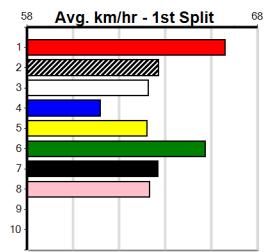

SPORTSBET MAKE IT A MULTI

Distance: 395m, Race Type: Grade 5 T3, Total Prizemoney: $1,530
1st: $1,000, 2nd: $320, 3rd: $160, 4th: $50

Watchdog Tips:

Bet:

Table with columns: Form Box, Wgt, Dist, Track, Date, Time, BON, Margin, 1st/2nd (Time), PIR, Checked, Comment, W/R, Split 1, S/P, Grade

LILICO NIKKI [5]
BK Bitch Oct-19 Sire: MY REDEEMER Dam: SHARNICA
Owner(s): D Rhodes
Trainer: Donald Rhodes (Heyfield)
Winning Distances: < 300m (0) 300 - 399m (1) 400 - 499m (4) 500 - 599m (4) 600 - 699m (0) > 700m (0)
Winning Weights: 27.2(1) 27.5(1) 27.6(1) 28.1(2) 28.2(1) 28.3(1) 28.5(1) 28.6(1)
Box History table and Prize Best Starts table included.

BLACK PISTOL [5]
BK Bitch Apr-21 Sire: BANJO BOY Dam: PISTOL
Owner(s): A Carr
Trainer: Malcolm Carr (Devon Meadows)
Winning Distances: < 300m (0) 300 - 399m (3) 400 - 499m (1) 500 - 599m (0) 600 - 699m (0) > 700m (0)
Winning Weights: 26.3(1) 26.8(2) 28.0(1)
Box History table and Prize Best Starts table included.

UNDER HIS SPELL [5]
BK Dog Dec-19 Sire: MOREIRA Dam: REALLY MAGIC
Owner(s): I Dann
Trainer: Ian Dann (Whitelaw)
Winning Distances: < 300m (0) 300 - 399m (5) 400 - 499m (4) 500 - 599m (0) 600 - 699m (0) > 700m (0)
Winning Weights: 30.4(1) 30.9(1) 31.0(1) 31.4(1) 32.0(1) 32.4(1) 32.5(1) 32.6(1) 33.4(1)
Box History table and Prize Best Starts table included.

ASTON PLUS [5]
BK Dog Mar-21 Sire: ASTON KIMETTO Dam: ASTON NOVA
Owner(s): T Whitford
Trainer: Trevor Whitford (Willow Grove)
Winning Distances: < 300m (0) 300 - 399m (4) 400 - 499m (3) 500 - 599m (0) 600 - 699m (0) > 700m (0)
Winning Weights: 33.7(1) 33.8(1) 34.0(1) 34.8(2) 35.8(1) 36.3(1)
Box History table and Prize Best Starts table included.

YOU'RE IN LUCK [5]
BD Bitch Mar-21 Sire: MOREIRA Dam: DASH TA FAME
Owner(s): L Repici
Trainer: Phillip Repici (Hampton Park)
Winning Distances: < 300m (0) 300 - 399m (2) 400 - 499m (1) 500 - 599m (2) 600 - 699m (0) > 700m (0)
Winning Weights: 23.9(1) 24.4(2) 24.6(2)
Box History table and Prize Best Starts table included.

1

2

3

4

5