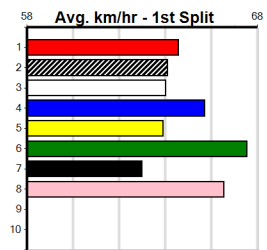

ZACK MONELLI @ STUD

Distance: 350m, Race Type: Grade 5 T3, Total Prizemoney: $1,530
1st: $1,000, 2nd: $320, 3rd: $160, 4th: $50

Watchdog Tips:

Bet:

Table with columns: Form Box, Wgt, Dist, Track, Date, Time, BON, Margin, 1st/2nd (Time), PIR, Checked, Comment, WR, Split 1, S/P, Grade

DAIMLER BALE (NSW)[5]
BK Bitch Dec-20
Sire: DYNA LACHLAN Dam: URSULA BALE
Owner(s): S Northway
Trainer: Susan Northway (Heyfield)
Winning Distances: < 300m (0) 300 - 399m (1) 400 - 499m (9) 500 - 599m (2) 600 - 699m (0) > 700m (0)
Winning Weights: 26.4(2) 26.5(2) 26.6(1) 26.7(1) 27.3(1) 27.6(2) 27.7(1) 27.9(1) 28.1(1)
Box History table and Prize Best Starts table included.

BE CHARMING [5]
BK Dog Nov-20
Sire: BERNARDO Dam: ZIPPING TINA
Owner(s): G Mcmillan
Trainer: Gary Mcmillan (Nambrok)
Winning Distances: < 300m (0) 300 - 399m (6) 400 - 499m (0) 500 - 599m (0) 600 - 699m (0) > 700m (0)
Winning Weights: 31.0(1) 31.3(1) 31.4(1) 31.8(1) 32.1(1) 32.7(1)
Box History table and Prize Best Starts table included.

NASH BALE (NSW)[5]
BK Dog Aug-20
Sire: ORSON ALLEN Dam: DYNA HADRIA
Owner(s): T Kennedy - harris
Trainer: Tammy Kennedy - harris (Devon)
Winning Distances: < 300m (0) 300 - 399m (5) 400 - 499m (5) 500 - 599m (2) 600 - 699m (0) > 700m (0)
Winning Weights: 30.4(1) 31.5(1) 31.8(1) 32.3(2) 32.4(1) 32.8(1) 33.1(1) 33.3(1) 33.9(2) 34.3(1)
Box History table and Prize Best Starts table included.

ROSE OF SATURN [5]
BK Bitch May-22
Sire: TOMMY SHELBY Dam: OSAKALAKA
Owner(s): Vi Alskar Hundar (SYN), A Lie, J Sharp
Trainer: Jason Sharp (Lara)
Winning Distances: < 300m (0) 300 - 399m (2) 400 - 499m (3) 500 - 599m (0) 600 - 699m (0) > 700m (0)
Winning Weights: 26.0(3) 26.1(2)
Box History table and Prize Best Starts table included.

JESSICA PEARSON [5]
BK Bitch Mar-20
Sire: FULLY LOADED Dam: TINDERELLA
Owner(s): L Fulford
Trainer: Cindy Fulford (Maffra)
Winning Distances: < 300m (0) 300 - 399m (9) 400 - 499m (2) 500 - 599m (0) 600 - 699m (0) > 700m (0)
Winning Weights: 25.3(1) 25.4(1) 25.5(1) 26.0(1) 26.1(2) 27.2(1) 27.4(1) 27.7(1) 27.8(1) 28.0(1)
Box History table and Prize Best Starts table included.

1

2

3

4

5