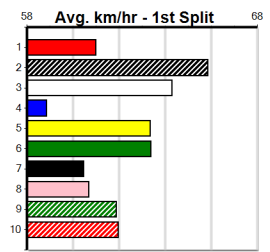

SPORTSBET NOBODY DOES IT EASIER

Distance: 395m, Race Type: Tier 3 - Grade 7, Total Prizemoney: $1,530
1st: $1,000, 2nd: $320, 3rd: $160, 4th: $50

Watchdog Tips:

Bet:

Form Box Wgt Dist Track Date Time BON Margin 1st/2nd (Time) PIR Checked Comment WR Split 1 S/P Grade

ROMAN EMPIRE [7]
BK Dog May-22 Sire: ZIPPING GARTH Dam: DREAMY EYES
Owner(s): Eye Candy (SYN), C Wilk, K Gorman
Trainer: Judy Brereton (Tanjil South)
Winning Distances: < 300m (0) 300 - 399m (0) 400 - 499m (1) 500 - 599m (0) 600 - 699m (0) > 700m (0)
Winning Weights: 34.2(1)
Box History table and statistics.

INTER ROUGE [7]
BK Bitch Sep-21 Sire: AUSSIE INFRARED Dam: INTER SANTINA
Owner(s): TONY AND JOE (SYN), T Interligi, J Interligi
Trainer: Joe Interligi (Dandenong North)
Winning Distances: < 300m (0) 300 - 399m (1) 400 - 499m (0) 500 - 599m (0) 600 - 699m (0) > 700m (0)
Winning Weights: 27.2(1)
Box History table and statistics.

CANNONEER [7]
F Dog Nov-21 Sire: BARCIA BALE Dam: SUBWAY MISS
Owner(s): V Johnson
Trainer: Gerry Orr (Newborough)
ENG HVL 2024-05-17
Winning Distances: < 300m (0) 300 - 399m (1) 400 - 499m (0) 500 - 599m (0) 600 - 699m (0) > 700m (0)
Winning Weights: 36.8(1)
Box History table and statistics.

INDESTRUCT [7] Biks
BK Dog Feb-21 Sire: NITRO BURST Dam: MUZA'S ANGEL
Owner(s): K Minne
Trainer: Ian Dann (Whitelaw)
Winning Distances: < 300m (0) 300 - 399m (1) 400 - 499m (0) 500 - 599m (0) 600 - 699m (0) > 700m (0)
Winning Weights: 32.8(1)
Box History table and statistics.

WOODSIDE CRUISER [7]
BKW Bitch Dec-21 Sire: MY REDEEMER Dam: AVA'S DREAM
Owner(s): M Read
Trainer: Margaret Read (Woodside)
Winning Distances: < 300m (0) 300 - 399m (0) 400 - 499m (1) 500 - 599m (0) 600 - 699m (0) > 700m (0)
Winning Weights: 25.8(1)
Box History table and statistics.