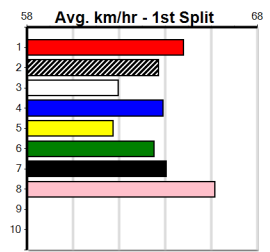

LV FORKLIFTS

Distance: 395m, Race Type: Grade 5 T3, Total Prizemoney: $1,530
1st: $1,000, 2nd: $320, 3rd: $160, 4th: $50

Watchdog Tips:

Bet:

Table with columns: Form Box, Wgt, Dist, Track, Date, Time, BON, Margin, 1st/2nd (Time), PIR, Checked, Comment, WR, Split 1, S/P, Grade

AVON SWAN [5]
BD Dog Jun-21 Sire: FERNANDO BALE Dam: FEARLESS SWAN
Owner(s): TEN SWANS (SYN), C Gartung, R Marsden, S Jones, M Gunn, B Richardson, L Clohesy, L Goddar
Trainer: Elaine Wood (Nambrok)
Winning Distances: < 300m (0) 300 - 399m (3) 400 - 499m (2) 500 - 599m (0) 600 - 699m (0) > 700m (0)
Winning Weights: 30.2(1) 30.4(1) 30.7(1) 31.1(1) 31.5(1)
Box History table and Prize Best Starts table included.

NOT HAPPY JAN (WA)[5]
BK Dog Sep-20 Sire: BARCIA BALE Dam: FABS GEM
Owner(s): J AND J (SYN), M Barber, P Jones
Trainer: Maria Barber (Hoddles Creek)
Winning Distances: < 300m (0) 300 - 399m (2) 400 - 499m (4) 500 - 599m (0) 600 - 699m (0) > 700m (0)
Winning Weights: 32.1(1) 32.2(1) 32.3(1) 33.2(1) 33.4(1) 34.3(1)
Box History table and Prize Best Starts table included.

WHISKEY TALKIN' [5]
BK Bitch Feb-21 Sire: HOOKED ON SCOTCH Dam: BEAUTY TO BEHOL
Owner(s): C Jones
Trainer: Carolyn Jones (Rosedale)
Winning Distances: < 300m (0) 300 - 399m (1) 400 - 499m (4) 500 - 599m (0) 600 - 699m (0) > 700m (0)
Winning Weights: 29.9(1) 30.0(1) 30.2(1) 30.3(1) 30.6(1)
Box History table and Prize Best Starts table included.

BLACK SPECTRE [5]
BK Dog Aug-21 Sire: FERNANDO BALE Dam: MEPUNGA SPECTRE
Owner(s): M Katsiris
Trainer: Michael Katsiris (Thomastown)
Winning Distances: < 300m (0) 300 - 399m (1) 400 - 499m (0) 500 - 599m (3) 600 - 699m (1) > 700m (0)
Winning Weights: 30.1(1) 30.2(1) 30.6(2) 30.7(1)
Box History table and Prize Best Starts table included.

RAISED RIGHT [5]
BK Dog Apr-21 Sire: WHISKEY RIOT Dam: LEKTRA MISS
Owner(s): J Belsham
Trainer: Damien Belsham (Longwarry)
Winning Distances: < 300m (0) 300 - 399m (5) 400 - 499m (3) 500 - 599m (0) 600 - 699m (0) > 700m (0)
Winning Weights: 30.1(1) 30.2(1) 30.3(1) 30.4(1) 30.6(2) 30.9(2)
Box History table and Prize Best Starts table included.

1

2

3

4

5