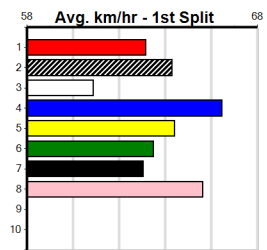

AUSSIE SECRET @ STUD

Distance: 350m, Race Type: Grade 5 T3, Total Prizemoney: $1,530
1st: $1,000, 2nd: $320, 3rd: $160, 4th: $50

Watchdog Tips:

Bet:

Table with columns: Form Box, Wgt, Dist, Track, Date, Time, BON, Margin, 1st/2nd (Time), PIR, Checked, Comment, WR, Split 1, S/P, Grade

GREEN CAN LAD [5]
BK Dog Jun-20 Sire: AUSSIE INFRARED Dam: PAT'S LASS
Owner(s): R Winter
Trainer: Ronald Winter (Denison)
Winning Distances: < 300m (0) 300 - 399m (9) 400 - 499m (5) 500 - 599m (1) 600 - 699m (0) > 700m (0)
Box History table and Prize Best Starts table included.

ZAMBORA'S GIRL [5]
BK Bitch Oct-20 Sire: ZAMBORA BROCKIE Dam: SEGOVIA
Owner(s): R Constantinou
Trainer: Steve Kaltzis (Shady Creek)
Winning Distances: < 300m (0) 300 - 399m (3) 400 - 499m (0) 500 - 599m (0) 600 - 699m (0) > 700m (0)
Box History table and Prize Best Starts table included.

WHITE SNOW [5]
WBK Bitch Jun-20 Sire: DJAYS OCTANE Dam: LEKTRA MISS
Owner(s): J Belsham
Trainer: Julie Belsham (Longwarry)
Winning Distances: < 300m (0) 300 - 399m (3) 400 - 499m (0) 500 - 599m (0) 600 - 699m (0) > 700m (0)
Box History table and Prize Best Starts table included.

CASTLE SWEEN [5]
BK Bitch Feb-18 Sire: BANJO BOY Dam: ZIPPING ZALI
Owner(s): G Mcmillan
Trainer: Gary Mcmillan (Nambrok)
Winning Distances: < 300m (0) 300 - 399m (8) 400 - 499m (1) 500 - 599m (0) 600 - 699m (0) > 700m (0)
Box History table and Prize Best Starts table included.

JAYVILLE ZOE [5]
BK Bitch Jan-21 Sire: BERNARDO Dam: JAYVILLE ZOOLI
Owner(s): C Mcmillan
Trainer: Constance Mcmillan (Drouin)
Winning Distances: < 300m (0) 300 - 399m (1) 400 - 499m (2) 500 - 599m (0) 600 - 699m (0) > 700m (0)
Box History table and Prize Best Starts table included.

1

2

3

4

5