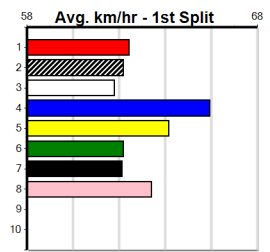

HOOKED ON SCOTCH @ STUD

Distance: 395m, Race Type: Grade 5 T3, Total Prizemoney: $1,530
1st: $1,000, 2nd: $320, 3rd: $160, 4th: $50

Watchdog Tips:

Bet:

Table with columns: Form Box, Wgt, Dist, Track, Date, Time, BON, Margin, 1st/2nd (Time), PIR, Checked, Comment, WR, Split 1, S/P, Grade

ADAM'S BACK [5]
WBK Dog Feb-21 Sire: FERNANDO BALE Dam: LITTLE TUBBSY
Owner(s): R Winter
Trainer: Ronald Winter (Denison)
Winning Distances: < 300m (0) 300 - 399m (1) 400 - 499m (6) 500 - 599m (0) 600 - 699m (0) > 700m (0)
Box History table

WHY NOT EMILY [5]
BK Bitch Sep-20 Sire: BERNARDO Dam: WHY NOT GINGER
Owner(s): G Carter
Trainer: Gregory Carter (Devon Meadows)
Winning Distances: < 300m (0) 300 - 399m (2) 400 - 499m (2) 500 - 599m (0) 600 - 699m (0) > 700m (0)
Box History table

MAJESTIC BALE (NSW)[5]
BEF Bitch Jan-21 Sire: BARCIA BALE Dam: DYNA WESLYN
Owner(s): L Harris
Trainer: Tammy Kennedy - harris (Devon ENG WGL 2024-05-18)
Winning Distances: < 300m (0) 300 - 399m (1) 400 - 499m (5) 500 - 599m (0) 600 - 699m (0) > 700m (0)
Box History table

FOUR ACES [5]
F Dog May-19 Sire: AUSSIE INFRARED Dam: FOUR SECRETS
Owner(s): BLUE BEARD (SYN), L Hughes, R Nimbs
Trainer: Leslie Hughes (Giffard)
Winning Distances: < 300m (0) 300 - 399m (11) 400 - 499m (5) 500 - 599m (0) 600 - 699m (0) > 700m (0)
Box History table

INVICTUS GEORGE [5]
BK Dog Mar-21 Sire: FERNANDO BALE Dam: JUBILATION
Owner(s): B Sands
Trainer: Frank Toth (Pakenham)
Winning Distances: < 300m (0) 300 - 399m (3) 400 - 499m (3) 500 - 599m (0) 600 - 699m (0) > 700m (0)
Box History table

1

2

3

4

5