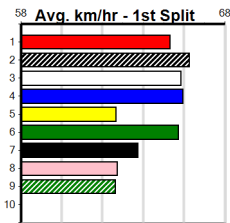

PARKER PUMPS (275+RANK)

Distance: 400m, Race Type: Mixed 4/5, Total Prizemoney: $1,530
1st: $1,000, 2nd: $320, 3rd: $160, 4th: $50

Watchdog Tips: **0** **0** **0** **0** **Bet:** .