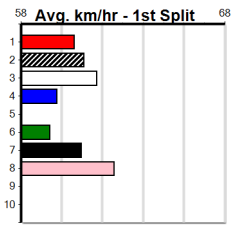

Geelong

MERV JENNINGS SIGNS (275+RANK)

Distance: 460m, Race Type: Maiden, Total Prizemoney: $1,530
1st: $1,000, 2nd: $320, 3rd: $160, 4th: $50

4

4:22PM

(VIC time)

Watchdog Tips:

0 0 0 0

Bet:

Form	Box	Weight	Dist	Track	Date	Time	BON	Margin	1st/2nd (Time)	PIR	Checked	Comment	W/R	Split 1	S/P	Grade

1 TAMARO BALE (NSW)[M]																	Winning Boxes														
F	B	Mar-22 KONOMI					WENDALIN BALE							1	2	3	4	5	6	7	8										
Trainer: Correy Grenfell (Anakie)																	Prize								$160.00						
7th (7) 23.4 400 GEL R2 23-Apr-24 23.73 22.56 15.00LMR. BOOT BOOT (22.74) M/77 . . . . . 8.94 $15.60 M																	Best								NBT						
7th (6) 23.4 460 GEL R4 30-Apr-24 27.03 26.21 9.50LSHERRY CHERRY (26.37) M/677 . . . . . 6.93 $82.30 M																	Starts								11-0-0-1						
8th (8) 23.7 460 GEL R3 07-May-24 27.30 25.79 20.00LWHATSOEVER HE SAID (25.96) M/877 . . . . . 7.01 $63.50 M																	Trk/Dst								5-0-0-0						
7th (2) 23.7 400 GEL R1 14-May-24 23.58 22.84 6.00LPLATYPUS YAALA (23.18) M/66 . . . . . 8.80 $40.10 M																	APM								$128						
Owner(s): B Wheeler																															

2 IZAKAYA LAD [M]																	Winning Boxes														
BK	D	Jul-22 FERAL FRANKY					MIYAZAKI							1	2	3	4	5	6	7	8										
Trainer: Jason Sharp (Lara)																	Prize								$790.00						
4th (5) 30.4 460 WGL R3 11-Apr-24 26.78 25.83 14.00LSHIV ROY (25.83) S/444 . . . . . 6.91 $2.00 T3-M																	Best								NBT						
8th (2) 31.0 450 BAL R2 15-Apr-24 26.65 25.49 7.50LYAMGATA BALE (26.14) M/888 . . . V5 . . . . . 6.86 $10.20 T3-M																	Starts								8-0-1-2						
3rd (7) 30.6 460 GEL R4 30-Apr-24 26.56 26.21 2.75LSHERRY CHERRY (26.37) M/323 . . . . . 6.77 $11.40 M																	Trk/Dst								1-0-0-1						
5th (6) 30.5 450 BAL R3 06-May-24 26.42 25.55 6.00LWISDOM BALE (26.03) M/777 . . . . . 7.10 $12.90 T3-M																	APM								$612						
Owner(s): A Lie																															

3 RIVIA OROCHI [M]																	Winning Boxes														
BK	B	Jul-22 ALLEN DEED					RIVIA BALE							1	2	3	4	5	6	7	8										
Trainer: Thomas Dailly (Anakie)																	Prize								$150.00						
7th (5) 28.8 460 GEL R3 19-Apr-24 26.73 25.58 12.00LELLIOTT (25.89) M/877 . . . . . 7.06 $130.40 MH																	Best								NBT						
4th (1) 29.0 390 BAL R1 24-Apr-24 23.22 22.02 12.00LFROG MARCH (22.44) Q/36 . . . . . 8.63 $13.90 MH																	Starts								4-0-0-0						
4th (2) 28.8 400 GEL R9 03-May-24 23.16 22.45 4.75LKETCHIKAN KID (22.84) M/43 . . . . . 8.67 $21.20 MH																	Trk/Dst								2-0-0-0						
5th (8) 28.8 460 GEL R4 10-May-24 26.94 25.63 11.00LPAW LOU LOU (26.20) M/344 . . . . . 6.89 $13.60 M																	APM								$150						
Owner(s): DAILLY GREYHOUND FARMS (SYN), G Dailly, T Dailly																															

4 REV MICHAEL [M]																	Winning Boxes														
BK	D	Mar-22 SHIMA SHINE					JD REVELATION							1	2	3	4	5	6	7	8										
Trainer: Thomas Dailly (Anakie)																	Prize								$690.00						
5th (3) 36.3 450 BAL R2 17-Apr-24 26.53 25.13 14.00LENZO ENVY (25.59) S/766 . . . . . 6.97 $13.40 M																	Best								NBT						
8th (7) 36.2 460 GEL R3 23-Apr-24 26.81 25.73 10.00L FALLON BALE (26.14) M/658 . . . . . 6.97 $19.70 M																	Starts								11-0-1-2						
3rd (1) 36.3 460 GEL R3 07-May-24 26.18 25.79 3.25LWHATSOEVER HE SAID (25.96) M/454 . . . . . 6.81 $9.20 M																	Trk/Dst								6-0-0-1						
4th (6) 36.4 460 GEL R3 14-May-24 26.44 25.61 5.50LRUN DON'T WALK (26.07) S/754 . . . . . 6.96 $7.50 M																	APM								$498						
Owner(s): DAILLY GREYHOUND FARMS (SYN), G Dailly, T Dailly																															

5 *** VACANT BOX ***																	Winning Boxes							
Trainer:																								
Owner(s):