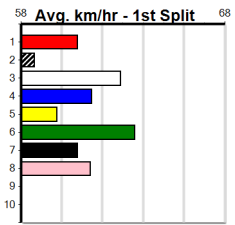

Geelong

THE BECKLEY CENTRE GEELONG (275+

Distance: 400m, Race Type: Maiden, Total Prizemoney: $1,530
1st: $1,000, 2nd: $320, 3rd: $160, 4th: $50

1
3:22PM
(VIC time)

Watchdog Tips: 0 0 0 0 **Bet:** .