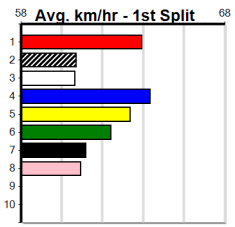

GEELONG PRINTING (1-3 W) (275+RANK)

Distance: 460m, Race Type: Restricted Win, Total Prizemoney: $1,530
1st: $1,000, 2nd: $320, 3rd: $160, 4th: $50

7

5:30PM

(VIC time)

Watchdog Tips:

0 0 0 0

Bet:

Form	Box	Weight	Dist	Track	Date	Time	BON	Margin	1st/2nd (Time)	PIR	Checked	Comment	W/R	Split 1	S/P	Grade

1 TWENTY DEEP [6]

DKBD D Nov-21 FERNANDO BALE ROTHWELL GAL

Trainer: Matthew Nash (Little River)

6th (8)	31.6	595	SAP	R2	21-Apr-24	35.26	34.02	18.00	LELLA'S BABE (34.02)	Q/3455	.	.	.	9.42	$33.10	RW
4th (1)	31.2	525	MEP	R9	01-May-24	30.81	29.74	4.00	RUXTON FLAME (30.54)	Q/1244	.	.	.	5.12	$31.60	X67H
2nd (6)	31.0	500	BEN	R7	08-May-24	28.69	28.16	0.50	LARCHIE MCIVOR (28.67)	S/633	.	.	.	6.79	$5.40	T3-RW
1st (1)	30.9	500	BEN	R7	15-May-24	28.61	28.16	2.00	L BOLD BERT (28.73)	M/111	.	.	.	6.69	$1.80	T3-7

Owner(s): M Nash

Winning Boxes							
1	2	3	4	5	6	7	8
2							
Prize							
Best							
Starts							
Trk/Dst							
APM							

2 RUN DON'T WALK [7]

BK B Aug-22 FERAL FRANKY STEPPING

Trainer: Michelle Mallia (Avalon)

4th (5)	29.0	525	MEP	R2	10-Apr-24	31.09	29.82	15.00	L ZIPPING KAI (30.06)	M/8444	.	.	.	5.42	$5.30	MH
5th (2)	29.4	460	GEL	R1	16-Apr-24	26.55	25.83	6.00	L THUNDERBOLT ROSS (26.14)	M/545	.	.	.	6.84	$3.60	M
3rd (3)	29.2	460	GEL	R3	23-Apr-24	26.25	25.73	1.75	L FALLON BALE (26.14)	M/444	.	.	.	6.85	$2.80	M
1st (5)	29.2	460	GEL	R3	14-May-24	26.07	25.61	1.5L	L KENNETH BALE (26.16)	M/111	.	.	.	6.71	$1.70	M

Owner(s): P Stucki

Winning Boxes							
1	2	3	4	5	6	7	8
				1			
Prize							
Best							
Starts							
Trk/Dst							
APM							

3 TINKER KIM [6]

F B May-20 KIOWA MON MANNY DYNA PEANUT

Trainer: Jennifer Burns (Balliang)

7th (4)	29.0	460	GEL	R4	26-Apr-24	26.39	25.57	12.00	L IDYLLIC JAMES (25.57)	M/777	.	.	.	6.92	$41.70	X67
3rd (4)	28.9	460	GEL	R7	30-Apr-24	26.60	26.21	3.75	L MEPUNGA RILEY (26.35)	M/753	.	.	.	6.94	$46.90	X67
3rd (6)	28.8	450	WBL	R4	06-May-24	26.03	25.46	7.00	L JELLICENT BALE (25.55)	M/554	.	SW	.	6.94	$14.30	6G
6th (6)	28.9	460	GEL	R5	14-May-24	26.63	25.61	15.00	L ECO BALE (25.61)	S/777	.	.	.	7.02	$30.80	X67

Owner(s): Burns Racing (SYN), C Burns, J Burns

Winning Boxes							
1	2	3	4	5	6	7	8
1				1			
Prize							
Best							
Starts							
Trk/Dst							
APM							

4 CAESARS PALACE [5]

BE D Oct-20 WORM BURNER OUTSIDE EDGE

Trainer: Mark Roberts (Terang)

6th (5)	30.1	500	BEN	R8	24-Apr-24	29.07	28.24	7.50	L FORGIVE ME (28.56)	S/577	.	.	.	6.82	$17.30	T3-5
6th (2)	30.0	545	BAL	R8	02-May-24	31.62	30.79	12.00	L SLICK RAMBO (30.79)	M/4566	.	.	.	7.01	$103.40	5
3rd (4)	29.8	500	BEN	R8	08-May-24	28.62	28.16	7.00	L CHAPPY'S THIEF (28.16)	M/333	.	.	.	6.71	$14.10	T3-5
3rd (8)	29.8	450	WBL	R8	13-May-24	25.93	25.66	4.00	L STORM KEY (25.66)	M/754	.	.	.	6.92	$12.10	5

Owner(s): M Roberts

Winning Boxes							
1	2	3	4	5	6	7	8
		1				1	
Prize							
Best							
Starts							
Trk/Dst							
APM							

5 THUNDERBOLT ROSS [7]

F D Jul-22 FERAL FRANKY MIYAZAKI

Trainer: Jason Sharp (Lara)

8th (2)	29.9	525	MEP	R2	10-Apr-24	31.68	29.82	24.00	L ZIPPING KAI (30.06)	M/2888	.	.	.	5.24	$3.10	MH
1st (5)	30.3	460	GEL	R1	16-Apr-24	26.14	25.83	1.75	L FLAWS AND SINS (26.26)	Q/211	.	.	.	6.70	$4.50	M
5th (8)	30.5	525	MEA	R2	20-Apr-24	30.67	29.87	8.00	L TAKUMI BALE (30.13)	S/5765	.	.	.	5.23	$19.70	7
8th (8)	30.2	525	MEA	R1	27-Apr-24	31.28	29.69	21.00	L ZIPPING KAI (29.82)	S/7688	.	.	.	5.24	$32.80	7

Owner(s): A Lie

Winning Boxes							
1	2	3	4	5	6	7	8
				1			
Prize							
Best							
Starts							
Trk/Dst							
APM