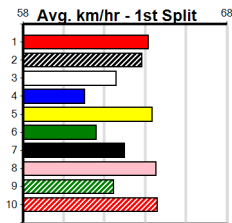

9
6:07PM
(VIC time)

Watchdog Tips: **0** **0** **0** **0** Bet: **0**