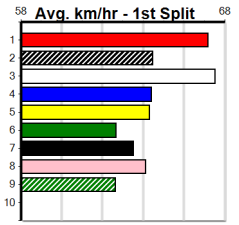

SPORTSBET MAKE IT A MULTI (275+RANK)

Distance: 400m, Race Type: Grade 5, Total Prizemoney: $1,530
1st: $1,000, 2nd: $320, 3rd: $160, 4th: $50

Watchdog Tips: **0** **0** **0** **0** Bet: .