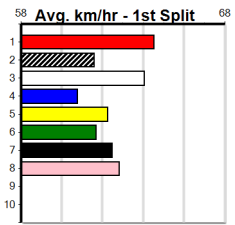

SPORTSBET NOBODY DOES IT EASIER (2)

Distance: 400m, Race Type: Maiden, Total Prizemoney: $1,530
1st: $1,000, 2nd: $320, 3rd: $160, 4th: $50

2

3:42PM

(VIC time)

Watchdog Tips:

0 0 0 0

Bet:

Form	Box	Weight	Dist	Track	Date	Time	BON	Margin	1st/2nd (Time)	PIR	Checked	Comment	W/R	Split 1	S/P	Grade

1 GINNIVAN [M]																	Winning Boxes														
WBK	D	Sep-21 FERNANDO BALE					MACEY BLUE													1	2	3	4	5	6	7	8				
Trainer: Wendy Hughes (Lara)																	Prize								$895.00						
8th (5) 30.8 425 BEN R1 28-Feb-24 25.63 24.18 13.00LHIGH COTTON (24.77) M/888 . . . . . 6.89 $7.10 T3-M																	Best								NBT						
4th (3) 29.9 390 BAL R2 11-Mar-24 23.28 22.26 13.00LBISSUOMA (22.41) Q/54 . . . . . 8.83 $6.20 T3-M																	Starts								12-0-1-2						
7th (8) 30.9 400 GEL R2 26-Mar-24 23.50 22.68 7.00LCLIFFORD BALE (23.02) M/57 . . . . . 8.75 $3.60 M																	Trk/Dst								8-0-1-2						
8th (5) 29.7 400 GEL R1 14-May-24 23.84 22.84 9.50LPLATYPUS YAALA (23.18) Q/48 . . . . . 8.60 $7.20 M																	APM								$383						
Owner(s): C Hughes																															

2 DARYL DOWLING [M]																	Winning Boxes														
BD	D	May-21 MY REDEEMER					MIMSTAR													1	2	3	4	5	6	7	8				
Trainer: Marcus Lloyd (Anakie)																	Prize								$80.00						
5th (6) 30.2 400 GEL R1 12-Mar-24 23.49 22.57 11.00LBLACKPOOL WINNIE (22.77) M/44 . . . . . 8.71 $32.90 M																	Best								NBT						
6th (7) 30.0 400 GEL R2 18-Mar-24 23.98 22.63 18.00LFABRICATE (22.78) S/65 . . . . . 8.80 $80.80 M																	Starts								14-0-0-0						
6th (5) 29.1 390 WBL R2 01-Apr-24 23.25 22.07 13.00LLAMIA FAWN (22.36) M/75 . . . . . 9.20 $39.70 M																	Trk/Dst								10-0-0-0						
5th (4) 29.6 400 GEL R1 30-Apr-24 23.76 22.73 7.50LMORE VOLTAGE (23.27) S/43 . . . . . 8.81 $81.20 M																	APM								$32						
Owner(s): E Lloyd																															

3 HAVANA MAGIC [M]																	Winning Boxes														
BK	B	Jun-22 MAGICAL BALE					HAVANA MISS													1	2	3	4	5	6	7	8				
Trainer: Jason Sharp (Lara)																	Prize								$520.00						
5th (3) 24.7 390 WBL R2 11-Apr-24 22.96 22.09 10.00LOUR MATE BEAR (22.29) M/56 . . . . . 9.09 $23.30 M																	Best								NBT						
6th (3) 25.0 390 SHP R1 22-Apr-24 22.85 21.96 4.25LRHINE STAR (22.56) M/45 . . . . . 8.78 $13.50 M																	Starts								3-0-1-0						
2nd (7) 25.0 400 GEL R9 03-May-24 23.12 22.45 4.00LKETCHIKAN KID (22.84) M/22 . . . . . 8.57 $33.20 MH																	Trk/Dst								1-0-1-0						
Owner(s): Vi Alskar Hundar (SYN), A Lie, J Sharp																	APM								$520						

4 MORAINÉ SALLY [M]																	Winning Boxes														
BD	B	Apr-22 TOMMY SHELBY					MEPUNGA REMI													1	2	3	4	5	6	7	8				
Trainer: Maureen Bloom (Mount Moriac)																	Prize								$740.00						
4th (6) 26.0 390 SHP R1 11-Apr-24 22.81 21.83 1.00LBONNIEVILLE ICON (22.75) S/54 . . . . . 8.83 $8.40 M																	Best								FSH						
7th (1) 26.1 390 SHP R2 18-Apr-24 22.98 22.09 11.00LMISS MELEE (22.22) S/85 . . . . . 9.22 $4.50 T3-M																	Starts								7-0-2-0						
2nd (7) 26.2 425 BEN R1 01-May-24 24.79 24.35 1.75LLIMIT MISS (24.68) M/112 . . . . . 6.67 $2.10 M																	Trk/Dst								0-0-0-0						
5th (1) 26.2 390 BAL R9 06-May-24 22.91 21.89 5.00LURANO BALE (22.56) M/76 . . . . . 8.82 $16.80 T3-M																	APM								$656						
Owner(s): M Bloom																															

5 JEFF THE MAN [M]																	Winning Boxes														
WBD	D	May-21 MY REDEEMER					MIMSTAR													1	2	3	4	5	6	7	8				
Trainer: John Frewin (Anakie)																	Prize								$1,450.00						
4th (6) 29.6 390 BAL R1 15-Apr-24 22.97 22.28 2.00LSALMON SPRAY (22.83) M/42 . . . . . 8.73 $9.90 T3-M																	Best								NBT						
4th (7) 30.1 400 GEL R1 30-Apr-24 23.73 22.73 7.00LMORE VOLTAGE (23.27) M/64 . . . . . 8.93 $11.30 M																	Starts								20-0-2-2						
7th (5) 29.4 400 GEL R1 07-May-24 23.70 22.58 9.00LCHARLI MARLEY (23.08) M/67 . . . . . 8.89 $39.60 M																	Trk/Dst								12-0-1-2						
4th (1) 29.2 400 GEL R1 14-May-24 23.31 22.84 2.00LPLATYPUS YAALA (23.18) M/22 . . . . . 8.60 $15.20 M																	APM								$968						
Owner(s): M Lloyd