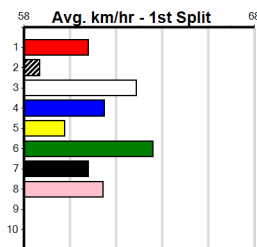

THE BECKLEY CENTRE GEELONG (275+RANK)

Distance: 400m, Race Type: Maiden, Total Prizemoney: $1,530
1st: $1,000, 2nd: $320, 3rd: $160, 4th: $50

Watchdog Tips:

Bet:

Form Box	Wgt	Dist	Track	Date	Time	BON	Margin	1st/2nd (Time)	PIR	Checked	Comment	WR	Split 1	S/P	Grade

1

PURPLE SAPPHIRE [M]
BK Bitch Jan-22 Sire: SHIMA SHINE Dam: ABSOLUTE RUBY
Owner(s): K Boyle Trainer: Kathleen Boyle (Lethbridge)
Winning Distances: < 300m (0) 300 - 399m (0) 400 - 499m (0) 500 - 599m (0) 600 - 699m (0) > 700m (0)
Winning Weights:
2nd (5) 27.2 390 WBL R3 18-Apr-24 22.82 22.32 0.25L ASTON TESSA (22.81) M/32 V0 9.18 $24.20 MH
7th (3) 27.0 390 WBL R1 25-Apr-24 23.29 22.14 16.00 OFFENSIVE LADY (22.17) M/77 9.30 $16.30 MF

Last 3 wins NOT included above

Box History

Bx	1st	2nd	3rd	4th	5th	6th	7th	8th
1								
2								
3							1	
4								
5		1						
6								
7								
8								

Prize Best	$520.00
Starts	FSH 2-0-1-0
Trk/Dts	0-0-0-0
APM	520

2

GROOVIN' (NSW)[M]
RF Dog Jul-22 Sire: FERAL FRANKY Dam: PRECIOUS DESTINI
Owner(s): V Lungu Trainer: Marcus Lloyd (Anakie)
Winning Distances: < 300m (0) 300 - 399m (0) 400 - 499m (0) 500 - 599m (0) 600 - 699m (0) > 700m (0)
Winning Weights:
6th (6) 31.6 390 BAL R1 10-Apr-24 23.15 21.89 15.00 TALCOTT BALE (22.13) S/75 8.88 $26.50 M
7th (4) 31.6 390 WBL R2 15-Apr-24 23.26 22.46 12.00 PIXIE TRIXIE (22.46) M/77 9.40 $7.40 M
6th (1) 31.8 400 GEL R1 23-Apr-24 23.57 22.56 11.00 GROVER BALE (22.84) S/76 9.15 $9.60 M

Last 3 wins NOT included above

Box History

Bx	1st	2nd	3rd	4th	5th	6th	7th	8th
1							1	
2								
3								
4							1	
5								
6						1		
7								
8								

Prize Best	$0.00
Starts	NBT 3-0-0-0
Trk/Dts	1-0-0-0
APM	0

3

DUSTY ALICE [M]
F Bitch Aug-22 Sire: AUSSIE INFRARED Dam: PAIR OF NINES
Owner(s): Vi Alskar Hundar (SYN), A Lie, J Sharp Trainer: Jason Sharp (Lara)
Winning Distances: < 300m (0) 300 - 399m (0) 400 - 499m (0) 500 - 599m (0) 600 - 699m (0) > 700m (0)
Winning Weights:
8th (3) 25.4 400 GEL R1 03-May-24 23.52 22.45 13.00 SHAKER STICKER (22.63) M/88 8.89 $24.40 MH
4th (3) 25.5 400 GEL R2 10-May-24 23.36 22.76 3.75L PAW CARDAN (23.10) M/54 8.76 $32.80 M

Last 3 wins NOT included above

Box History

Bx	1st	2nd	3rd	4th	5th	6th	7th	8th
1								
2								
3				1				1
4								
5								
6								
7								
8								

Prize Best	$75.00
Starts	NBT 2-0-0-0
Trk/Dts	2-0-0-0
APM	75

4

BALI NIGHTS [M]
BK Dog May-21 Sire: BERNARDO Dam: TYCHE ONYX
Owner(s): A Croxford Trainer: Maureen Bloom (Mount Moriac)
Winning Distances: < 300m (0) 300 - 399m (0) 400 - 499m (0) 500 - 599m (0) 600 - 699m (0) > 700m (0)
Winning Weights:
7th (3) 32.8 400 GEL R9 12-Jan-24 24.23 22.23 21.00 SUNNY'S ALRIGHT (22.79) M/77 V14 9.07 $10.20 MH
8th (7) 31.1 400 GEL R1 10-May-24 24.28 22.76 15.00 QUEEN KATE (23.26) M/46 8.81 $67.70 M

Last 3 wins NOT included above

Box History

Bx	1st	2nd	3rd	4th	5th	6th	7th	8th
1								
2								
3							1	
4								
5								
6								
7								1
8								

Prize Best	$0.00
Starts	NBT 2-0-0-0
Trk/Dts	2-0-0-0
APM	0