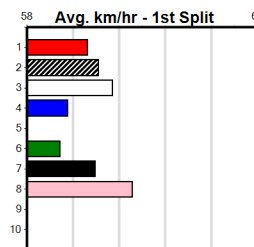

MERV JENNINGS SIGNS (275+RANK)

Distance: 460m, Race Type: Maiden, Total Prizemoney: $1,530
1st: $1,000, 2nd: $320, 3rd: $160, 4th: $50

Watchdog Tips:

Bet:

Form	Box	Wgt	Dist	Track	Date	Time	BON	Margin	1st/2nd (Time)	PIR	Checked	Comment	WR	Split 1	S/P	Grade

1

TAMARO BALE (NSW)[M]
F Bitch Mar-22 Sire: KONOMI Dam: WENDALIN BALE
Owner(s): B Wheeler Trainer: Correy Grenfell (Anakie)
Winning Distances: < 300m (0) 300 - 399m (0) 400 - 499m (0) 500 - 599m (0) 600 - 699m (0) > 700m (0)
Winning Weights:

7th (7)	23.5	460	GEL	R2	09-Mar-24	27.57	25.89	19.00	BEAUTY IN ME (26.29)	M/677				6.96	$28.40	M
7th (6)	23.3	460	GEL	R4	12-Mar-24	27.07	26.15	11.00	XISCO BALE (26.37)	M/577				6.95	$59.70	M
3rd (2)	23.2	400	GEL	R1	18-Mar-24	23.50	22.63	4.50L	CLOUDY WREN (23.20)	Q/44				8.78	$3.40	M
7th (6)	23.0	460	GEL	R9	25-Mar-24	27.34	25.97	14.00	FINNIS BALE (26.38)	Q/465				6.92	$32.60	M
7th (7)	23.4	400	GEL	R2	23-Apr-24	23.73	22.56	15.00	MR. BOOT BOOT (22.74)	M/77				8.94	$15.60	M
7th (6)	23.4	460	GEL	R4	30-Apr-24	27.03	26.21	9.50L	SHERRY CHERRY (26.37)	M/677				6.93	$82.30	M
8th (8)	23.7	460	GEL	R3	07-May-24	27.30	25.79	20.00	WHATEVER HE SAID (25.96)	M/877				7.01	$63.50	M
7th (2)	23.7	400	GEL	R1	14-May-24	23.58	22.84	6.00L	PLATYPUS YAALA (23.18)	M/66				8.80	$40.10	M

Last 3 wins NOT included above

Bx	1st	2nd	3rd	4th	5th	6th	7th	8th
1							1	1
2			1					
3								
4								
5								
6								3
7								2
8						1		1

Prize						$160.00		
Best						NBT		
Starts						11-0-0-1		
Trk/Dts						5-0-0-0		
APM						128		

2

IZAKAYA LAD [M]
BK Dog Jul-22 Sire: FERAL FRANKY Dam: MIYAZAKI
Owner(s): A Lie Trainer: Jason Sharp (Lara)
Winning Distances: < 300m (0) 300 - 399m (0) 400 - 499m (0) 500 - 599m (0) 600 - 699m (0) > 700m (0)
Winning Weights:

3rd (1)	30.6	410	HOR	R1	12-Mar-24	23.84	23.06	7.50L	MISS ETIQUETTE (23.34)	M/43				10.83	$3.40	M
5th (5)	30.7	410	HOR	R1	19-Mar-24	24.19	23.01	15.00	PASSING (23.19)	M/56				10.90	$14.30	M
7th (7)	30.9	410	HOR	R1	27-Mar-24	24.46	22.70	19.00	BALA ACE (23.13)	S/88				11.05	$43.30	M
2nd (5)	30.4	460	WGL	R1	04-Apr-24	26.42	26.18	1.00L	GO JETTERS (26.35)	M/211				6.82	$9.40	T3-M
4th (5)	30.4	460	WGL	R3	11-Apr-24	26.78	25.83	14.00	SHIV ROY (25.83)	S/444				6.91	$2.00	T3-M
8th (2)	31.0	450	BAL	R2	15-Apr-24	26.65	25.49	7.50L	YAMGATA BALE (26.14)	M/888		V5		6.86	$10.20	T3-M
3rd (7)	30.6	460	GEL	R4	30-Apr-24	26.56	26.21	2.75L	SHERRY CHERRY (26.37)	M/323				6.77	$11.40	M
5th (6)	30.5	450	BAL	R3	06-May-24	26.42	25.55	6.00L	WISDOM BALE (26.03)	M/777				7.10	$12.90	T3-M

Last 3 wins NOT included above

Bx	1st	2nd	3rd	4th	5th	6th	7th	8th
1			1					
2								1
3								
4								
5		1		1	1			
6				1				
7			1					1
8								

Prize						$790.00		
Best						NBT		
Starts						8-0-1-2		
Trk/Dts						1-0-0-1		
APM						612