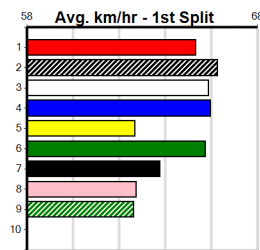

PARKER PUMPS (275+RANK)

Distance: 400m, Race Type: Mixed 4/5, Total Prizemoney: $1,530
1st: $1,000, 2nd: $320, 3rd: $160, 4th: $50

Watchdog Tips:

Bet:

Form Box	Wgt	Dist	Track	Date	Time	BON	Margin	1st/2nd (Time)	PIR	Checked	Comment	WR	Split 1	S/P	Grade

1

HELLO JETT [5]

BK Dog Jan-21 Sire: BARCIA BALE Dam: MACEY BLUE
Owner(s): C Hughes
Winning Distances: < 300m (0) 300 - 399m (1) 400 - 499m (3) 500 - 599m (1) 600 - 699m (0) > 700m (0)
Winning Weights: 31.8(1) 32.3(1) 32.5(1) 32.8(1) 33.2(1)

Trainer: Wendy Hughes (Lara)

Bx	1st	2nd	3rd	4th	5th	6th	7th	8th
1								
2		1	1				1	
3	1							
4		2						
5								1
6	2				1			2
7	1			2				
8	1			1				

Prize Best Starts Trk/Dts APM: $13170.00, 22.56(7)-3/2/23, 20-5-4-2, 6-2-2-0, 409

2

YOU YANG YAALA [5]

BK Bitch Oct-20 Sire: SULZANTI Dam: PANDORA'S PROOF
Owner(s): A Welsh
Winning Distances: < 300m (0) 300 - 399m (2) 400 - 499m (4) 500 - 599m (3) 600 - 699m (0) > 700m (0)
Winning Weights: 26.0(1) 26.4(2) 26.6(1) 26.7(2) 26.8(2) 27.0(1)

Trainer: Jason Wickham (Lara)
ENG TRA 2024-05-17

Bx	1st	2nd	3rd	4th	5th	6th	7th	8th
1	2	2	4	1		2		2
2	3	2	3	2				1
3		1	1		1	1		2
4		1	3	3		1		
5		1	2		1	1		
6					2	1		1
7		1	1	3	2	2		2
8	4		2		2	1		

Prize Best Starts Trk/Dts APM: $25314.38, 22.80(1)-29/3/24, 68-9-8-16, 9-1-2-1, 5794

3

TINKER PETE [5]

WRF Dog Jan-21 Sire: ORSON ALLEN Dam: GAWKER BALE
Owner(s): Burns Racing (SYN), C Burns, J Burns
Winning Distances: < 300m (0) 300 - 399m (0) 400 - 499m (6) 500 - 599m (0) 600 - 699m (0) > 700m (0)
Winning Weights: 29.6(1) 30.0(1) 30.2(1) 30.3(2) 30.9(1)

Trainer: Jennifer Burns (Balliang)
ENG GEL 2024-05-17

Bx	1st	2nd	3rd	4th	5th	6th	7th	8th
1			1		2			
2		1			1			
3			1		1	1		
4			1					
5	2				1		1	
6	1	1	1	1	1			1
7		2	1		1	1		
8	3							

Prize Best Starts Trk/Dts APM: $15640.00, 22.46(8)-19/8/23, 27-6-4-5, 8-3-1-1, 3402

4

MORAINE BALOO [4]

RBD Dog Nov-20 Sire: RAW ABILITY Dam: STRONGBETH
Owner(s): MORaine (SYN), G Judd, S Judd
Winning Distances: < 300m (0) 300 - 399m (5) 400 - 499m (8) 500 - 599m (0) 600 - 699m (0) > 700m (0)
Winning Weights: 32.7(3) 32.8(1) 33.0(5) 33.1(1) 33.2(1) 33.4(1) 33.7(1)

Trainer: Peter Fulton (Ecklin South)

Bx	1st	2nd	3rd	4th	5th	6th	7th	8th
1	5	2						
2	1	2	1	2	3	1		
3	2	3		3	3	1	2	
4	1	1	2	1	1	2	2	1
5	2				2	1	3	1
6			2	3				1
7	2	2	3	2	3		3	
8		1	3	3	3	1	2	

Prize Best Starts Trk/Dts APM: $42250.00, 22.84(1)-8/9/23, 88-13-9-12, 5-1-0-1, 8251

5

MAC CRUZ [5]

BD Bitch Oct-20 Sire: SULZANTI Dam: PANDORA'S PROOF
Owner(s): J Wickham
Winning Distances: < 300m (0) 300 - 399m (4) 400 - 499m (1) 500 - 599m (0) 600 - 699m (0) > 700m (0)
Winning Weights: 27.2(1) 27.4(1) 27.8(1) 27.9(1) 29.4(1)

Trainer: Jason Wickham (Lara)

Bx	1st	2nd	3rd	4th	5th	6th	7th	8th
1		2	2	2	2	4	1	1
2	1	4	2		2	2	1	1
3	1	1		1		2	2	
4	1	1	3	3	1	3	1	3
5								1
6	1	2	2	2	2	2	1	
7	1	1	3	2	2	4	3	1
8	1	1		2		4	1	2

Prize Best Starts Trk/Dts APM: $14215.00, NBT, 88-5-11-12, 22-0-1-2, 3496