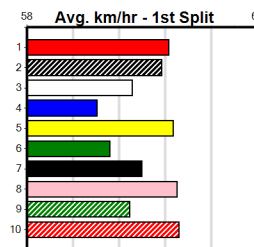

TOPCAT VIDEO PRODUCTIONS (275+RANK)

Distance: 400m, Race Type: Grade 7, Total Prizemoney: $1,530
1st: $1,000, 2nd: $320, 3rd: $160, 4th: $50

Watchdog Tips:

Bet:

Form Box	Wgt	Dist	Track	Date	Time	BON	Margin	1st/2nd (Time)	PIR	Checked	Comment	WR	Split 1	S/P	Grade

1

SHANLYN ROVER [7] Biks

BK Dog May-20 **Sire:** BARCIA BALE **Dam:** SHANLYN VIOLET **Trainer:** Colin Baker (Lara)

Owner(s): C Baker
Winning Distances: < 300m (0) 300 - 399m (1) 400 - 499m (0) 500 - 599m (0) 600 - 699m (0) > 700m (0)
Winning Weights: 32.1(1)

3rd (5)	32.1	300	HVL	R2	23-Feb-24	17.37	16.85	4.25L WALTER WALRUS (17.09)	S/7				4.12	$16.00	T3-7
6th (8)	32.1	350	HVL	R9	01-Mar-24	20.03	19.32	10.00 ASTON ANGELO (19.33)	M/4				6.77	$17.80	T3-RW
2nd (4)	31.8	425	BEN	R3	20-Mar-24	24.63	24.11	0.75L DUCHESS GEORGIA (24.59)	M/232				6.68	$15.40	X67
5= (6)	31.9	400	GEL	R9	02-Apr-24	23.64	22.50	17.00 XISCO BALE (22.50)	M/76				9.18	$40.40	7
5th (8)	31.9	400	GEL	R10	09-Apr-24	23.23	22.46	6.50L PERFECT TONIGHT (22.78)	M/66				8.79	$70.10	X67H
2nd (4)	31.2	425	BEN	R3	14-Apr-24	25.46	24.03	2.25L ALICE FROM VENUS (25.31)	M/642				7.24	$4.20	T3-7
4th (4)	30.7	395	TRA	R10	06-May-24	22.97	22.33	8.50L RUN KITTY RUN (22.38)	M/344				3.82	$27.00	T3-RW
4th (4)	30.7	425	BEN	R5	11-May-24	24.72	24.05	2.75L IN SECRET (24.54)	M/765				6.83	$22.00	X67

Last 3 wins NOT included above

1st (6)	32.1	390	BAL	R1	09-Jul-22	22.76	22.06	0.25L SUMMER SEASON (22.77)	Q/32		V7		8.62	$3.20	M

Box History

Bx	1st	2nd	3rd	4th	5th	6th	7th	8th
1			1					
2								
3		1						
4		2		2				
5					1			
6	1				1			1
7				1				
8				1	2	1		

Prize Best Starts Trk/Dts APM: $3695.00 NBT 18-1-3-3 8-0-0-1 951

2

BALDO [7]

BK Dog Jan-21 **Sire:** BARCIA BALE **Dam:** CHIQUITA LASS **Trainer:** Murray Collyer (Coburg East) ENG HVL 2024-05-17

Owner(s): M Collyer
Winning Distances: < 300m (0) 300 - 399m (1) 400 - 499m (0) 500 - 599m (0) 600 - 699m (0) > 700m (0)
Winning Weights: 33.3(1)

2nd (1)	34.9	400	GEL	R4	19-Mar-24	23.20	22.37	12.00 PETE'S ENTITY (22.37)	M/32				8.65	$32.10	7
5th (3)	35.0	400	GEL	R11	25-Mar-24	23.76	22.68	8.50L SHINY NEW TOY (23.17)	M/56				8.84	$30.00	7
5th (5)	34.7	390	BAL	R3	01-Apr-24	23.37	22.14	12.00 HARTLAND PRINCE (22.55)	M/65				8.86	$23.00	T3-7
5th (2)	34.1	400	GEL	R9	09-Apr-24	23.25	22.46	4.00L ASTON BAHT (22.98)	M/63				8.75	$104.10	X67H
7th (7)	33.7	400	GEL	R9	16-Apr-24	23.75	22.64	16.00 BLACKPOOL WINNIE (22.68)	M/87				8.99	$60.80	7
6th (8)	33.7	425	BEN	R9	20-Apr-24	25.15	23.92	6.00L ASTON HOMARE (24.76)	M/466				6.74	$17.70	7
4th (1)	33.5	350	HVL	R4	10-May-24	20.04	19.66	2.00L CLOSED DOOR (19.91)	M/4				6.72	$65.20	T3-7
2nd (3)	33.2	400	GEL	R9	14-May-24	23.23	22.84	2.00L DAPHNEE'S GOLD (23.10)	M/22				8.64	$13.00	7

Last 3 wins NOT included above

1st (5)	33.3	300	HVL	R1	17-Mar-23	17.20	16.71	0.50L TASMAN HOPE (17.22)	M/3				4.02	$9.60	T3-RW

Box History

Bx	1st	2nd	3rd	4th	5th	6th	7th	8th
1		3	1	5		1		
2					1	2	1	
3		1	1	3	3			1
4				2	2	2	2	
5	1	1	1	2	2			1
6	1	3	2	2	1	2	1	
7	1	1	1	2	1	1	1	
8		1	2	4	2	2		

Prize Best Starts Trk/Dts APM: $7550.00 NBT 70-1-11-9 11-0-3-1 1785