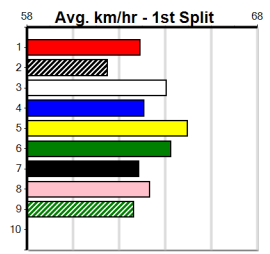

FREE ADMISSION ALL RACE MEETS

Distance: 400m, Race Type: Grade 5, Total Prizemoney: $1,530
1st: $1,000, 2nd: $320, 3rd: $160, 4th: $50

Watchdog Tips:

Bet:

Form Box	Wgt	Dist	Track	Date	Time	BON	Margin	1st/2nd (Time)	PIR	Checked	Comment	WR	Split 1	S/P	Grade

1 FIERY FLIRT [5]

DKBD Bitch Jun-21 Sire: SUPERIOR PANAMA Dam: IT'S A FLIRT Trainer: Maureen Bloom (Mount Moriac)

Owner(s): G Black
Winning Distances: < 300m (0) 300 - 399m (3) 400 - 499m (1) 500 - 599m (0) 600 - 699m (0) > 700m (0)
Winning Weights: 26.0(1) 26.3(1) 26.8(1) 27.2(1)

3rd (8)	27.4	425	BEN	R11	24-Nov-23	24.45	23.68	3.75L ROXY CRUMPET (24.20)	M/555		SW		6.71	$6.00	5
5th (5)	27.2	450	WBL	R6	29-Nov-23	26.06	25.42	8.50L GALVANI BALE (25.49)	M/655				6.83	$17.60	5
6th (4)	27.4	390	BAL	R9	07-Dec-23	22.30	21.74	8.00L MR. BEETS (21.74)	M/56				8.56	$20.20	5H
2nd (2)	27.2	450	BAL	R9	20-Dec-23	25.63	25.04	2.25L NAYELI (25.47)	S/563				6.62	$34.30	RW
4th (6)	27.4	425	BEN	R3	29-Dec-23	24.74	23.64	14.00 MATCHING MOTORS (23.78)	S/854				6.71	$19.20	RWH
8th (1)	27.3	390	WBL	R10	14-Mar-24	22.74	22.09	9.50L SPRING PORT (22.10)	S/88				8.95	$25.20	X45
7th (3)	27.3	400	GEL	R8	18-Mar-24	23.26	22.63	6.50L VOLTA BALE (22.84)	M/78				8.65	$5.50	5
5th (2)	26.8	390	BAL	R11	12-May-24	22.83	22.15	5.50L SILLIEST SALMON (22.47)	M/55				8.71	$4.30	T3-5

Last 3 wins NOT included above

1st (4)	26.0	390	WBL	R3	27-Jul-23	22.42	21.76	0.25L CROCODILE BITE (22.43)	M/33				8.87	$2.10	X67H
1st (8)	27.2	390	WBL	R3	12-Oct-23	22.45	21.99	1.5L MISS HAZEL (22.54)	M/52				8.90	$5.60	X67
1st (4)	26.8	390	WBL	R12	19-Oct-23	22.12	22.12	4.00L BLACKJACK TIGER (22.40)	M/11				8.64	$4.50	5

Box History

Bx	1st	2nd	3rd	4th	5th	6th	7th	8th
1	1	1					1	1
2	1	1			1			1
3		2			2		2	
4	2			1	1	1		
5					2			
6			1	2	1			
7			1					
8	1		2		1	1		

Prize Best Starts: $11150.00
22.64(2)-11/6/23
31-4-4-3
Trk/Dts: 6-1-1-0
APM: 2440

2 SON OF CECIL [5] Biks

BK Dog Apr-21 Sire: ASTON DEE BEE Dam: MRS. SHARP Trainer: Alfred Spiteri (St Albans) ENG HVL 2024-05-17

Owner(s): A Spiteri
Winning Distances: < 300m (0) 300 - 399m (2) 400 - 499m (1) 500 - 599m (0) 600 - 699m (0) > 700m (0)
Winning Weights: 33.4(1) 33.5(1) 33.8(1)

5th (3)	33.4	300	HVL	R3	15-Mar-24	17.49	16.83	6.00L ZAMBORA'S GIRL (17.10)	M/6				4.03	$16.40	T3-7
1st (5)	33.8	390	BAL	R2	01-Apr-24	22.62	22.14	0.75L KAYDEN'S CUDDLES (22.67)	S/21		SW		8.64	$4.30	T3-7
4th (7)	33.6	400	GEL	R10	09-Apr-24	23.10	22.46	4.75L PERFECT TONIGHT (22.78)	S/54				8.78	$36.50	X67H
5th (2)	33.5	400	GEL	R11	16-Apr-24	23.36	22.64	3.75L AUSSIE BRONZE (23.11)	S/66				8.88	$15.50	6G
1st (3)	33.5	390	BAL	R11	22-Apr-24	22.67	22.24	6.50L WESTERN BALE (23.10)	M/31				8.63	$20.80	T3-RW
8th (5)	33.3	400	GEL	R5	30-Apr-24	23.64	22.73	9.50L ROGAN BALE (22.98)	S/88				8.99	$12.90	5
2nd (6)	33.3	300	HVL	R10	06-May-24	17.12	16.85	0.10L INTER BLACK FIRE (17.11)	S/6				4.12	$8.90	5
4th (7)	33.4	390	BAL	R11	12-May-24	22.66	22.15	2.75L SILLIEST SALMON (22.47)	S/74				8.82	$11.70	T3-5

Last 3 wins NOT included above

1st (6)	33.4	400	GEL	R3	14-Nov-23	23.38	22.73	0.75L ELISSA BALE (23.42)	M/11		SW		8.68	$3.30	M

Box History

Bx	1st	2nd	3rd	4th	5th	6th	7th	8th
1		2		1	1	1	2	
2		2	5	2				1
3	1				1			
4		1	2				1	1
5	1	2	2			2		1
6	1	3	4		1	3	1	
7			3	2				2
8		2	1	2	2			

Prize Best Starts: $10600.00
23.38(6)-14/11/23
60-3-12-17
Trk/Dts: 28-1-5-11
APM: 3958