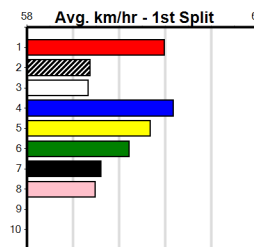

GEELONG PRINTING (1-3 W) (275+RANK)

Distance: 460m, Race Type: Restricted Win, Total Prizemoney: $1,530
1st: $1,000, 2nd: $320, 3rd: $160, 4th: $50

Watchdog Tips:

Bet:

Form Box	Wgt	Dist	Track	Date	Time	BON	Margin	1st/2nd (Time)	PIR	Checked	Comment	WR	Split 1	S/P	Grade

TWENTY DEEP [6]

DKBD Dog Nov-21 **Sire: FERNANDO BALE** **Dam: ROTHWELL GAL** **Trainer: Matthew Nash (Little River)**

Owner(s): M Nash
Winning Distances: < 300m (0) 300 - 399m (0) 400 - 499m (1) 500 - 599m (1) 600 - 699m (0) > 700m (0)
Winning Weights: 30.9(2)

2nd (7)	31.3	460	GEL	R5	12-Mar-24	26.40	26.15	3.75L ETHANOL UNLEADED (26.15)	M/223	.	.	.	6.76	$9.90	X67
5th (6)	31.8	460	GEL	R10	02-Apr-24	26.72	26.22	7.50L SHE'S HARD WORK (26.22)	M/875	.	.	.	7.11	$16.10	X67
F (4)	31.5	400	GEL	R4	09-Apr-24	0.00	22.46	. BERN'S BANJO (22.79)	Q/48	.	V5	.	8.61	$20.00	X67H
2nd (5)	31.4	500	BEN	R7	17-Apr-24	28.51	28.28	0.10L CRUSOE RICO (28.51)	M/322	.	.	.	6.62	$12.80	X67
6th (8)	31.6	595	SAP	R2	21-Apr-24	35.26	34.02	18.00 ELLA'S BABE (34.02)	Q/3455	.	.	.	9.42	$33.10	RW
4th (1)	31.2	525	MEP	R9	01-May-24	30.81	29.74	4.00L RUXTON FLAME (30.54)	Q/1244	.	.	.	5.12	$31.60	X67H
2nd (6)	31.0	500	BEN	R7	08-May-24	28.69	28.16	0.50L ARCHIE MCIVOR (28.67)	S/633	.	.	.	6.79	$5.40	T3-RW
1st (1)	30.9	500	BEN	R7	15-May-24	28.61	28.16	2.00L BOLD BERT (28.73)	M/111	.	.	.	6.69	$1.80	T3-7

Last 3 wins NOT included above

1st (1)	30.9	450	BAL	R2	09-Oct-23	25.79	25.60	2.50L GOLDEN SCOTCH (25.95)	M/221	.	.	.	6.73	$2.10	T3-M

Box History

Bx	1st	2nd	3rd	4th	5th	6th	7th	8th
1	2		1	1				
2								
3								
4			2		1			
5			1	1	1	2		
6		1	1	2	2			
7	1	2	1			1		1
8		1	1					

Prize Best Starts	$5920.00
Trk/Dts	NBT
APM	33-2-4-8
	6-0-1-1
	3339

RUN DON'T WALK [7]

BK Bitch Aug-22 **Sire: FERAL FRANKY** **Dam: STEPPING** **Trainer: Michelle Mallia (Avalon)**

Owner(s): P Stucki
Winning Distances: < 300m (0) 300 - 399m (0) 400 - 499m (1) 500 - 599m (0) 600 - 699m (0) > 700m (0)
Winning Weights: 29.2(1)

4th (5)	29.0	525	MEP	R2	10-Apr-24	31.09	29.82	15.00 ZIPPING KAI (30.06)	M/8444	.	.	.	5.42	$5.30	MH
5th (2)	29.4	460	GEL	R1	16-Apr-24	26.55	25.83	6.00L THUNDERBOLT ROSS	M/545	.	.	.	6.84	$3.60	M
3rd (3)	29.2	460	GEL	R3	23-Apr-24	26.25	25.73	1.75L FALLON BALE (26.14)	M/444	.	.	.	6.85	$2.80	M
1st (5)	29.2	460	GEL	R3	14-May-24	26.07	25.61	1.5L KENNETH BALE (26.16)	M/111	.	.	.	6.71	$1.70	M

Last 3 wins NOT included above

1st (1)	29.0	425	BEN	R4	28-Jun-23	24.58	23.86	3.00L COCONUT OAKLAND (24.78)	M/431	.	.	.	6.77	$4.00	T3-7

Box History

Bx	1st	2nd	3rd	4th	5th	6th	7th	8th
1								
2					1			
3			1					
4								
5	1			1				
6								
7								
8								

Prize Best Starts	$1235.00
Trk/Dts	26.07(5)-14/5/24
APM	4-1-0-1
	3-1-0-1
	1220