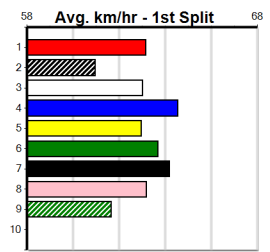

NP ELECTRICAL (275+RANK)

Distance: 460m, Race Type: Mixed 4/5, Total Prizemoney: $1,530
1st: $1,000, 2nd: $320, 3rd: $160, 4th: $50

Watchdog Tips:

Bet:

Form Box	Wgt	Dist	Track	Date	Time	BON	Margin	1st/2nd (Time)	PIR	Checked	Comment	WR	Split 1	S/P	Grade

1 BAHROSE [5] Biks

BK Bitch Mar-20 Sire: MY REDEEMER Dam: NARRALEE
Owner(s): J Bugg
Trainer: Debbie Bewley (Pentland Hills)
Winning Distances: < 300m (0) 300 - 399m (0) 400 - 499m (4) 500 - 599m (5) 600 - 699m (0) > 700m (0)
Winning Weights: 28.2(1) 28.4(1) 28.5(1) 28.6(1) 28.7(1) 28.8(1) 29.0(2) 29.2(1)

4th (5)	29.3	525	MEP	R11	06-Mar-24	30.56	29.98	3.25L FERNANDO DUKE (30.34)	M/5444	.	.	.	5.26	$52.20	5
5th (1)	29.5	525	MEP	R7	13-Mar-24	30.85	30.03	12.00 PHELAN TUBMAN (30.03)	M/5566	.	.	.	5.30	$24.70	5
6th (7)	29.4	600	MEP	R10	20-Mar-24	35.29	34.38	11.00 AILEE BALE (34.58)	M/6665	.	.	.	9.41	$49.90	X45
4th (6)	29.3	460	GEL	R4	29-Mar-24	26.65	25.69	11.00 MEPUNGA MUSTANG (25.92)	M/5555	.	.	.	6.78	$61.10	VET
3rd (5)	28.8	525	MEA	R12	13-Apr-24	30.83	29.78	9.50L CRIMSON CANNON (30.16)	M/6332	.	.	.	5.30	$81.10	5
5th (5)	29.0	525	MEP	R9	17-Apr-24	31.29	29.95	12.00 AEROPLANE RICKY (30.50)	M/5776	.	VO	.	5.31	$18.10	T3-5
5th (7)	29.0	500	BEN	R8	08-May-24	28.93	28.16	11.00 CHAPPY'S THIEF (28.16)	S/7555	.	.	.	6.86	$4.70	T3-5
6th (6)	29.3	450	SHP	R12	13-May-24	26.07	25.06	5.50L LEGAL BUD (25.70)	S/887	.	.	.	7.04	$78.20	VET

Last 3 wins NOT included above

1st (2)	28.4	545	BAL	R8	28-Jun-23	31.68	31.13	0.025 NEW WAVE WHINE (31.69)	Q/4442	.	SW	.	6.80	$13.40	5F
1st (4)	28.5	525	MEA	R12	10-Aug-23	30.41	29.79	1.5L ROXY OUZO (30.51)	M/8442	.	.	.	5.31	$6.70	5
1st (2)	29.2	515	SAP	R6	17-Dec-23	30.02	29.58	0.50L MISSILE DANI (30.06)	M/4432	.	.	.	5.23	$7.80	5

Box History

Bx	1st	2nd	3rd	4th	5th	6th	7th	8th
1	2	4	1	3	2	3		
2	2	4	2	5	3			
3	2	5	1	1			1	
4	2	2	1	3				1 1
5			2	1	5	2		1
6	1	1	1	4		2		1
7	1	1	1	6	2			
8		2	1	3	3	3		

Prize Best Starts	$60218.13
Trk/Dts	NBT 95-9-19-10
APM	1-0-0-0 8938