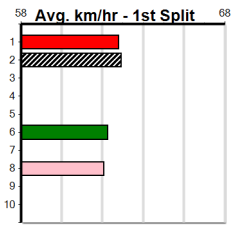

- 1st Leg: 1,2,5,6 2nd Leg: 1,2,6
- 3rd Leg: 2,3,7 4th Leg: 2,3,7
- Cost: \$50 for 46.30%

Mobile Form Guide

Average Winning Time:

Distance	Grade	Avg. Time
410m	Restricted Win Heat	23.09
410m	Mixed 4/5	23.19
410m	Grade 6	23.36
410m	Grade 5	23.37
410m	S/E Veteran	23.41
410m	Grade 7	23.46
410m	Maiden	23.56

Track Record:

Distance	Time	Greyhound	Date Set
410m	22.641	ORIENTAL AMBER	16-Feb-21
485m	26.662	SODA TITAN	05-Feb-22

Horsham

Horsham

CRYMELON KENNELS

Distance: 410m, Race Type: Maiden, Total Prizemoney: \$2,535
1st: \$1,680, 2nd: \$520, 3rd: \$260, 4th: \$75