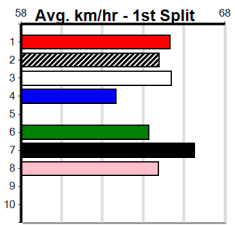

Horsham

LOCKS CONSTRUCTIONS

Distance: 410m, Race Type: Grade 5, Total Prizemoney: $2,925
1st: $1,950, 2nd: $600, 3rd: $300, 4th: $75

7

4:58PM (VIC time)

SIDE OF ICE (7) was far from disgraced when placed here last time and she will find this a lot easier. COOL NATURE (2) was never headed in her Geelong win and she should be in the mix again. PRESSURE RISING (3) is more than capable.

Watchdog Tips: 7 2 3 8 Bet: Win 7

Main table containing race details for 10 races (1-10), including horse names, trainers, owners, and winning boxes.