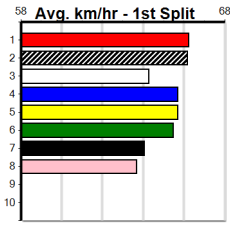

Horsham

SPORTSBET HT2 (1-4 WINS)

Distance: 410m, Race Type: Restricted Win Heat, Total Prizemoney: $2,925
1st: $1,950, 2nd: $600, 3rd: $300, 4th: $75

5

4:19PM

(VIC time)

CHASING HEARTS (6) owns a slick 23.18 PB here and he will find this easier than his most recent racing. DASH OF SALLY (5) can come out running and she will give a great sight in front. SWEET CAVIAR (2) is more than capable.

Watchdog Tips: 6 5 2 1 Bet: Box Trifecta 1,2,5,6 ($10 for 41.67%)

Race 1: ORIENTAL OPHELIA [4] vs ORIENTAL JADE. $3.60. Trainer: Rodney Clark. Owners: N Hebart. Includes race details, form numbers, and winning boxes.

Race 2: SWEET CAVIAR [4] vs JUSTIFY. $4.80. Trainer: Garry George. Owners: D Baker. Includes race details, form numbers, and winning boxes.

Race 3: JED'S MEMORY [7] vs WHITE AMBUSH. $9.00. Trainer: Jane Hooke. Owners: M Hooke. Includes race details, form numbers, and winning boxes.

Race 4: EXPRESS PACK (NSW)[5] vs PIXEL PAK. $16.00. Trainer: Scott Stefanos. Owners: D Stead. Includes race details, form numbers, and winning boxes.

Race 5: DASH OF SALLY [5] vs BETHANY ROSE. $4.20. Trainer: Melissa Fullerton. Owners: Friday Lunch, J Flood, B Howard, A Sherriff, D Thomas. Includes race details, form numbers, and winning boxes.

Race 6: CHASING HEARTS (SA)[5] vs NANGAR MIA. $4.80. Trainer: Graham Glass. Owners: N Lalli. Includes race details, form numbers, and winning boxes.

Race 7: AMERICAN BOY [7] vs MY AMERICAN GIRL. $12.00. Trainer: Aroha Hemingway. Owners: D Petersen. Includes race details, form numbers, and winning boxes.

Race 8: MORE BOOST RICO [6] vs CHILL EASY. $99.00. Trainer: Darren Petersen. Owners: D Petersen. Includes race details, form numbers, and winning boxes.

Race 9: *** NO RESERVE ***. Trainer: Owners: Includes race details and winning boxes.

Race 10: *** NO RESERVE ***. Trainer: Owners: Includes race details and winning boxes.