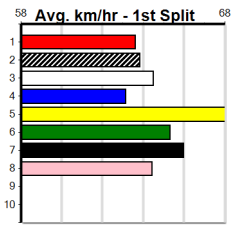

Horsham

WEBBCON MARINE VETERANS (200+RAN)

Distance: 410m, Race Type: S/E Veteran, Total Prizemoney: \$2,925
1st: \$1,950, 2nd: \$600, 3rd: \$300, 4th: \$75

10

6:04PM

(VIC time)

Watchdog Tips: **0 0 0 0** Bet: **.**