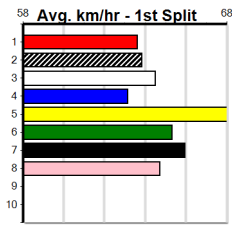

10
6:04PM
(VIC time)

WEBBCON MARINE VETERANS (200+RAN)

Distance: 410m, Race Type: S/E Veteran, Total Prizemoney: $2,925
1st: $1,950, 2nd: $600, 3rd: $300, 4th: $75

SPRING AMMO (4) hasn't been headed in his past two and he will prove hard to reel in again.
CARAJILLO (6) is two of two here and should test the blue for most of the journey, while MY MATE TIP (1) will be strong in the run home

Watchdog Tips: **4** **6** **1** **7** **Bet:** **Win 4**