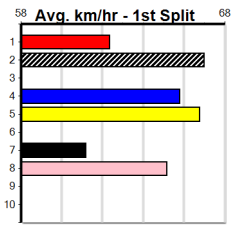

1	2	3	4	5	6	7	8
Prize							
Best							
Starts							
Trk/Dst							
APM							

9 * NO RESERVE *****
 Trainer:
 Owner(s):

10 * NO RESERVE *****
 Trainer:
 Owner(s):

Horsham

WARRACK BUTCHERY

Distance: 410m, Race Type: Grade 7, Total Prizemoney: \$2,925
1st: \$1,950, 2nd: \$600, 3rd: \$300, 4th: \$75