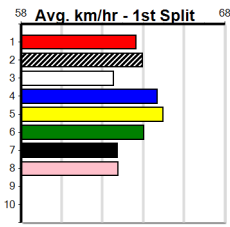

Horsham

GREYHOUND ADOPTION PROGRAM

Distance: 410m, Race Type: Grade 5, Total Prizemoney: \$2,925
1st: \$1,950, 2nd: \$600, 3rd: \$300, 4th: \$75

9

5:43PM

(VIC time)

MEAL TICKET (3) is far better than her form indicates and she will appreciate the drop in class.
ORSON FURY (5) regained some confidence here last time and he just needs some luck early.
SUGAR BOWL ROSE (8) is more than capable.