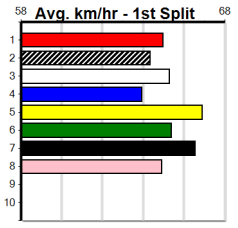

Owner(s):

1	2	3	4	5	6	7	8

Horsham

SPORTSBET HT1 (1-4 WINS)

Distance: 410m, Race Type: Restricted Win Heat, Total Prizemoney: \$2,925
1st: \$1,950, 2nd: \$600, 3rd: \$300, 4th: \$75

4

4:02PM (VIC time)

WEBLEC WHISTLER (1) can show good pace once balanced and he is expected to step better from the red alley. GREEN FLASH (5) has a good record here and she will be on the pace from the outset. BRUTALITY (8) is improving all the time.