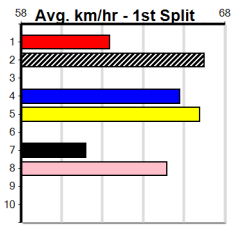

Horsham

WARRACK BUTCHERY

Distance: 410m, Race Type: Grade 7, Total Prizemoney: $2,925
1st: $1,950, 2nd: $600, 3rd: $300, 4th: $75

2

3:27PM

(VIC time)

TRESPASSING (8) comes here with strong Meadows form and he will appreciate the smaller line-up.
TALKIN' BLUEY (5) was impressive here three runs back and he can settle on the speed. GOOD
INNINGS (1) must be respected

Watchdog Tips:

8

5

1

4

Bet:

Win 8

Form Box Weight Dist Track Date Time BON Margin 1st/2nd (Time) PIR Checked Comment W/R Split 1 S/P Grade

1 GOOD INNINGS [7] *Solidly placed in both runs here, keep safe*
BD D Sep-21 BARCIA BALE **MISS INNINGS** **$5.00**

Trainer: Melissa Fullerton (Red Cliffs)

5th	(3)	35.0	485	HOR	R3	23-Apr-24	27.96	27.27	8.00	LON SONG ICE (27.40)	S/556	.	.	.	6.87	$13.40	X67H
3rd	(8)	35.2	485	HOR	R5	30-Apr-24	27.84	27.42	6.50	LPASSING (27.42)	M/533	.	.	.	6.69	$46.60	X67F
4th	(3)	34.9	485	HOR	R4	07-May-24	27.73	27.15	8.50	TAMMY MCIVOR (27.15)	M/476	.	.	.	6.84	$33.80	X67
3rd	(2)	35.1	485	HOR	R10	14-May-24	28.07	27.09	7.50	LON SONG ICE (27.56)	M/423	.	.	.	6.88	$6.90	RW

Owner(s): Quill Langton (SYN), A Langton, J Quill

Winning Boxes

1	2	3	4	5	6	7	8
						1	
Prize	$4,775.00						
Best	NBT						
Starts	20-1-1-7						
Trk/Dst	2-0-0-2						
APM	$2091						

2 GRANNIE MAY [7] **** SCRATCHED ****
BK B Mar-22 ASTON DEE BEE **WHITE AMBUSH** **$99.00**

Trainer: Wayne Hooke (Huntly)

1st	(7)	29.2	390	SHP	R2	29-Apr-24	22.06	21.97	9.50	LPERFECT LIAM (22.70)	Q/11	.	.	.	8.37	$6.40	M
8th	(8)	29.5	425	BEN	R9	03-May-24	24.92	23.69	7.00	PEGLEG PETE (24.46)	M/424	.	.	.	6.64	$2.40	7
3rd	(6)	29.2	410	HOR	R2	07-May-24	23.65	23.12	2.25	LSHOW CAUSE (23.50)	M/22	.	.	.	10.41	$4.10	7
8th	(3)	29.0	390	SHP	R3	16-May-24	23.25	22.11	17.00	LASTON GARRATT (22.13)	M/88	.	V0	.	9.43	$2.20	7

Owner(s): J Hooke

Winning Boxes

1	2	3	4	5	6	7	8
						1	
Prize	$1,980.00						
Best	NBT						
Starts	4-1-0-1						
Trk/Dst	1-0-0-1						
APM	$1980						

3 *** VACANT BOX ***

Trainer:
Owner(s):

Winning Boxes

1	2	3	4	5	6	7	8
Prize							
Best							
Starts							
Trk/Dst							
APM							

4 RESIGN THE PLOW [7] *Needs to lead, will push up the track, place*
BD B Jan-22 ALLEN DEED **RIXY YA PEST** **$8.00**

Trainer: Madison Hunt (Cudgee)

5th	(6)	24.2	450	WBL	R9	11-Apr-24	26.28	25.08	11.00	LVALLETTA DASH (25.56)	M/555	.	.	W	7.01	$21.60	X67
3rd	(1)	24.3	410	HOR	R3	19-Apr-24	23.75	23.40	1.00	LASTON LUTON (23.68)	M/34	.	.	W	10.45	$8.30	X67
4th	(4)	24.2	485	HOR	R4	23-Apr-24	28.06	27.27	11.00	LFOR PETE'S SAKE (27.35)	M/566	.	.	W	6.92	$29.90	X67H
3rd	(2)	24.0	390	WBL	R3	16-May-24	22.60	21.89	6.50	LASTON ZINGARA (22.15)	M/55	.	.	W	8.90	$20.60	7

Owner(s): M Wright

Winning Boxes

1	2	3	4	5	6	7	8
						1	
Prize	$3,705.00						
Best	23.67						
Starts	12-1-2-2						
Trk/Dst	7-1-1-1						
APM	$2413						

5 TALKIN' BLUEY [7] *Solid PB here, can show early speed, threat*
BK D Dec-21 RAW ABILITY **KRAKEN BAM BAM** **$4.20**

Trainer: Caitlin Hartigan (Haven)

7th	(5)	32.7	410	HOR	R2	19-Mar-24	23.95	23.01	7.50	LSHINY PISTOL (23.43)	M/56	.	.	.	10.61	$5.20	7
3rd	(2)	32.6	410	HOR	R11	29-Mar-24	23.31	23.23	1.25	LSWEET CAVIAR (23.23)	Q/11	.	.	.	10.24	$4.80	X67
8th	(7)	32.8	410	HOR	R4	05-Apr-24	24.48	23.32	13.00	LASTON BUTTERS (23.63)	S/77	.	.	.	10.82	$5.20	X67
7th	(2)	32.5	410	HOR	R3	30-Apr-24	24.24	23.20	9.50	LZAPPER BALE (23.59)	Q/67	.	.	.	10.63	$5.10	7

Owner(s): W Hartigan

Winning Boxes

1	2	3	4	5	6	7	8
			1				
Prize	$1,915.00						
Best	23.54						
Starts	6-1-0-1						
Trk/Dst	6-1-0-1						
APM	$1181						

6 *** VACANT BOX ***

Trainer:
Owner(s):

Winning Boxes

1	2	3	4	5	6	7	8
Prize							
Best							
Starts							
Trk/Dst							
APM