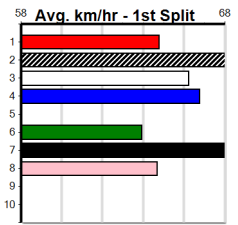

Watchdog Tips: 7 2 3 8 Bet: Win 7

Main table containing race details for 10 races (1-10), including horse names, trainers, owners, and winning boxes.

Horsham

8

5:22PM

(VIC time)

ON-SITE ENGINEERING

Distance: 410m, Race Type: Mixed 4/5, Total Prizemoney: \$3,360
1st: \$2,250, 2nd: \$690, 3rd: \$345, 4th: \$75