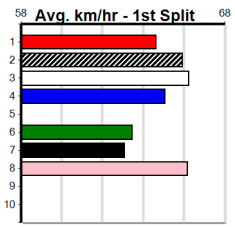

WATTS PRICE ACCOUNTANTS

Distance: 410m, Race Type: Grade 5, Total Prizemoney: $2,925
1st: $1,950, 2nd: $600, 3rd: $300, 4th: $75

6
4:41PM
(VIC time)

MYOLA THUNDER (2) will find this easier than his most recent racing and he is expected to lead throughout. EXPLOSIVE DEBT (1) returned to form at Ballarat and he will keep the pressure on from the outset. HARTNEY (6) has solid claims

Watchdog Tips: **2** **1** **6** **7** **Bet:** **Win 2**