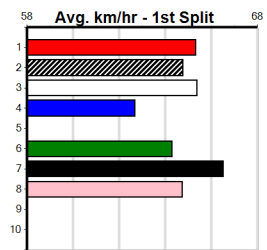

LOCKS CONSTRUCTIONS

Distance: 410m, Race Type: Grade 5, Total Prizemoney: $2,925
1st: $1,950, 2nd: $600, 3rd: $300, 4th: $75

Watchdog Tips:

Bet:

Form Box	Wgt	Dist	Track	Date	Time	BON	Margin	1st/2nd (Time)	PIR	Checked	Comment	WR	Split 1	S/P	Grade

HE'S GOT SWAG [5]

BK Dog Nov-20 Sire: FERNANDO BALE Dam: DREAMY EYES Trainer: Ronald Kenworthy (Spring Gully)

Owner(s): R Kenworthy
Winning Distances: < 300m (0) 300 - 399m (3) 400 - 499m (2) 500 - 599m (0) 600 - 699m (0) > 700m (0)
Winning Weights: 29.2(1) 30.3(2) 30.4(1) 30.5(1)

5th (5)	30.2	300	HVL	R4	25-Feb-24	16.89	16.27	8.00L PAT ABILITY (16.34)	M/4	.	.	.	3.93	$22.10	5
6th (2)	30.1	350	HVL	R7	05-Mar-24	19.67	19.19	7.00L ATOMIC JAX (19.19)	M/5	.	.	.	6.78	$13.40	5H
5th (2)	29.8	390	SHP	R9	11-Apr-24	22.72	21.83	5.00L TOP PRAIRIE (22.38)	M/87	.	.	.	8.76	$4.50	5
3rd (7)	29.9	410	HOR	R11	19-Apr-24	23.82	23.40	5.50L TINKER CRYSTAL (23.44)	M/24	.	.	W	10.37	$7.70	T3-5
2nd (4)	29.7	410	HOR	R12	23-Apr-24	23.61	23.26	3.5L ORIENTAL OPHELIA (23.37)	Q/34	.	.	.	10.55	$8.20	5
4th (2)	30.3	425	BEN	R12	28-Apr-24	24.76	23.58	10.00 HERD 'EM UP (24.06)	M/667	.	.	.	6.71	$3.10	5
3rd (2)	29.8	410	HOR	R11	07-May-24	23.63	23.12	3.75L NAPIER BALE (23.37)	S/77	.	.	.	10.81	$4.20	5
4th (7)	29.8	450	SHP	R7	13-May-24	25.99	25.06	10.00 BELSAR (25.32)	M/455	.	.	.	6.89	$9.00	5

Last 3 wins NOT included above

1st (7)	30.3	300	HVL	R2	09-Apr-23	17.13	16.60	0.25L ILIOPSOAS (17.15)	M/3	.	.	.	3.94	$5.70	X67
1st (3)	30.3	410	HOR	R9	25-Apr-23	23.53	23.09	1.5L OUR RUBY (23.63)	M/54	.	.	.	10.57	$5.70	RW
1st (3)	30.4	385	SHP	R4	27-Apr-23	21.80	21.80	3.75L REIKO CLOONEY (22.05)	M/11	.	SW	.	8.27	$2.30	T3-5

Box History

Bx	1st	2nd	3rd	4th	5th	6th	7th	8th
1		2	2	1	1			
2	1	4	1	2	1	2		
3	2			3			1	1
4	1	2	2	1	2	1		
5		1	1	2	1			1
6		1	4	1		2		
7	1		2	1				
8		3	1	3	2		1	1

Prize Best Starts Trk/Dts APM

Prize	$25170.00
Best Starts	23.53(5)-15/10/22
Trk/Dts	62-5-13-13
APM	9-1-1-3 3138