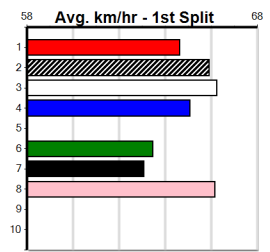

WATTS PRICE ACCOUNTANTS

Distance: 410m, Race Type: Grade 5, Total Prizemoney: $2,925
1st: $1,950, 2nd: $600, 3rd: $300, 4th: $75

Watchdog Tips:

Bet:

Table with columns: Form Box, Wgt, Dist, Track, Date, Time, BON, Margin, 1st/2nd (Time), PIR, Checked, Comment, WR, Split 1, S/P, Grade

EXPLOSIVE DEBT (NSW)[5]
BK Dog Sep-20 Sire: ZIPPING GARTH Dam: EXPLOSIVE MADAME
Owner(s): G Black Trainer: Lisa Delbridge (Balliang)
Winning Distances: < 300m (0) 300 - 399m (7) 400 - 499m (10) 500 - 599m (0) 600 - 699m (0) > 700m (0)
Winning Weights: 34.4(1) 34.7(1) 35.0(2) 35.1(3) 35.2(2) 35.4(2) 35.5(1) 35.6(2) 35.7(1) 36.5(1) 36.9(1)
Box History table and Prize Best Starts Trk/Dts APM

MYOLA THUNDER [5]
BK Dog Nov-21 Sire: AUSSIE INFRARED Dam: POCKET QUEEN
Owner(s): A Kampman Trainer: Annette Kampman (Purdeet)
Winning Distances: < 300m (0) 300 - 399m (5) 400 - 499m (1) 500 - 599m (0) 600 - 699m (0) > 700m (0)
Winning Weights: 31.1(1) 31.5(1) 31.7(1) 32.3(2) 32.5(1)
Box History table and Prize Best Starts Trk/Dts APM

OUTSMART [5]
BK Dog Sep-21 Sire: SUPERIOR PANAMA Dam: SHEZ IMPERIOUS
Owner(s): G Black Trainer: Michael Gibbons (Lara)
Winning Distances: < 300m (0) 300 - 399m (1) 400 - 499m (3) 500 - 599m (0) 600 - 699m (0) > 700m (0)
Winning Weights: 31.0(1) 31.7(1) 31.8(1) 31.9(1)
Box History table and Prize Best Starts Trk/Dts APM

YANIC BALE (NSW)[5]
BK Dog Dec-20 Sire: BARCIA BALE Dam: HADEEL BALE
Owner(s): A Gurry Trainer: Andrea Gurry (Nhill)
Winning Distances: < 300m (0) 300 - 399m (0) 400 - 499m (3) 500 - 599m (6) 600 - 699m (0) > 700m (0)
Winning Weights: 33.5(1) 33.7(1) 34.2(1) 34.4(3) 34.9(1) 35.0(2)
Box History table and Prize Best Starts Trk/Dts APM

*** VACANT BOX ***
Sire: Dam:
Owner(s): Trainer:
Winning Distances: < 300m (0) 300 - 399m (0) 400 - 499m (0) 500 - 599m (0) 600 - 699m (0) > 700m (0)
Winning Weights:
Box History

1

2

3

4

5