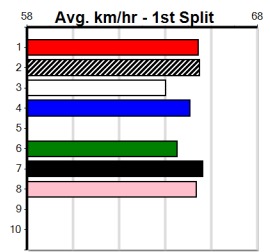

Horsham

3

3:46PM

(VIC time)

SHIMA SHINE AT STUD

Distance: 410m, Race Type: Grade 6, Total Prizemoney: $2,925
1st: $1,950, 2nd: $600, 3rd: $300, 4th: $75

Watchdog Tips:

Bet:

Form	Box	Wgt	Dist	Track	Date	Time	BON	Margin	1st/2nd (Time)	PIR	Checked	Comment	WR	Split 1	S/P	Grade

DEADLY DAVE [6]
F Dog Sep-21 Sire: BERNARDO Dam: CLOSE ENOUGH
Owner(s): R Taylor Trainer: Robert Taylor (Warracknabeal)
Winning Distances: < 300m (0) 300 - 399m (0) 400 - 499m (2) 500 - 599m (0) 600 - 699m (0) > 700m (0)
Winning Weights: 33.5(1) 34.7(1)

1st (8)	34.7	410	HOR	R2	14-Nov-23	23.40	22.83	0.10L	WEBLEC WHISTLER (23.41)	M/21		SW		10.33	$6.90	X67
6th (2)	35.0	410	HOR	R9	21-Nov-23	23.91	22.93	8.00L	ASTON CORNES (23.38)	M/55				10.55	$6.90	6G
F (8)	34.7	410	HOR	R3	28-Nov-23	0.00	22.69		EVIE MALDINI (23.52)	M/66		VO		12.16	$12.60	6G
5th (7)	34.7	410	HOR	R4	05-Dec-23	23.74	23.05	4.50L	MIDNIGHT MASH (23.43)	M/76				10.70	$13.70	6G
3rd (2)	34.5	410	HOR	R9	11-Dec-23	23.70	23.21	7.00L	KRAKEN PADDY (23.21)	M/22				10.82	$5.50	6G
4th (5)	34.1	410	HOR	R4	01-Jan-24	23.72	23.01	6.00L	MOONLIGHT SID (23.30)	M/34				10.67	$4.10	6G
5th (3)	33.7	410	HOR	R9	30-Apr-24	23.76	23.20	7.50L	IDYLLIC TOBY (23.26)	Q/33		SW		0.44	$9.60	6G
6th (8)	33.7	390	WBL	R4	16-May-24	22.53	21.89	9.50L	BLACKPOOL SLADE (21.89)	M/55				8.99	$12.00	6G

Last 3 wins NOT included above

1st (3)	33.5	410	HOR	R1	01-Aug-23	23.64	22.90	0.50L	BINDY BOO (23.66)	M/11		SW		10.43	$4.50	M

Box History

Bx	1st	2nd	3rd	4th	5th	6th	7th	8th
1		1						
2		1	1			1		
3	1				1			
4				2		1		
5				1	1			
6								
7	1				1			
8	1					1		

Prize Best $6400.00
Starts 23.40(8)-14/11/23
Trk/Dts 17-2-3-2
APM 14-2-3-2 1370

MISS ETIQUETTE [6]
BD Bitch Mar-22 Sire: TOMMY SHELBY Dam: ART NOVEAU
Owner(s): CHAMPAGNE PTN (SYN), S Smith, A Langton Trainer: Heather Baxter (Murtoa)
Winning Distances: < 300m (0) 300 - 399m (0) 400 - 499m (2) 500 - 599m (0) 600 - 699m (0) > 700m (0)
Winning Weights: 26.6(1) 26.8(1)

4th (5)	26.3	400	GEL	R2	06-Feb-24	23.15	22.65	6.00L	BOB MARKER (22.76)	S/44				8.61	$15.20	M
1st (4)	26.8	410	HOR	R1	12-Mar-24	23.34	23.06	6.50L	PATRIOT JAMES (23.77)	M/11		SW		10.34	$3.80	M
2nd (4)	26.3	410	HOR	R3	22-Mar-24	23.47	23.01	1.5L	MAYDAY MAYDAY (23.38)	S/22				10.44	$12.80	X67
5th (7)	26.5	410	HOR	R2	27-Mar-24	23.62	22.70	6.00L	URANA MUFFIN (23.23)	M/54				10.45	$20.80	7
1st (1)	26.6	410	HOR	R3	05-Apr-24	23.49	23.32	4.75L	COOPER SUMMER (23.81)	M/11				10.29	$1.40	7
8th (4)	26.4	390	BAL	R4	10-Apr-24	23.48	21.89	20.00	TRICKY DISCO (22.11)	S/58		V21		8.56	$14.60	RW
4th (8)	26.6	410	HOR	R3	07-May-24	23.58	23.12	3.75L	LIGHTNING ZIGGY (23.33)	S/33				10.43	$10.40	RW
3rd (2)	27.0	410	HOR	R9	14-May-24	23.68	23.14	1.5L	SPLIT REEF (23.60)	M/33				10.69	$3.10	6G

Last 3 wins NOT included above

Box History

Bx	1st	2nd	3rd	4th	5th	6th	7th	8th
1	1			1	1			
2			1					
3								
4	1	1	1					1
5				1				
6								1
7					1			
8					1			

Prize Best $5156.25
Starts 23.34(4)-12/3/24
Trk/Dts 12-2-1-2
APM 6-2-1-1 3778