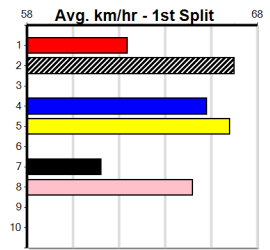

Horsham

2

3:27PM

(VIC time)

WARRACK BUTCHERY

Distance: 410m, Race Type: Grade 7, Total Prizemoney: $2,925
1st: $1,950, 2nd: $600, 3rd: $300, 4th: $75

Watchdog Tips:

Bet:

Form Box	Wgt	Dist	Track	Date	Time	BON	Margin	1st/2nd (Time)	PIR	Checked	Comment	WR	Split 1	S/P	Grade

GOOD INNINGS [7]
BD Dog Sep-21 Sire: BARCIA BALE Dam: MISS INNINGS
Owner(s): Quill Langton (SYN), A Langton, J Quill Trainer: Melissa Fullerton (Red Cliffs)
Winning Distances: < 300m (0) 300 - 399m (0) 400 - 499m (1) 500 - 599m (0) 600 - 699m (0) > 700m (0)
Winning Weights: 35.0(1)

7th (8)	35.1	461	HOB	R7	25-Jan-24	26.78	25.69	7.00L DUNDEE DIXIE (26.29)	0		B C		5.41	$7.50	5
3rd (5)	35.0	410	HOR	R3	05-Apr-24	23.89	23.32	6.00L MISS ETIQUETTE (23.49)	M/35				10.64	$5.70	7
7th (2)	35.3	425	BEN	R2	12-Apr-24	24.84	23.73	13.00 SUN IN CUBA (23.98)	S/588				6.75	$62.60	X67
3rd (6)	35.1	410	HOR	R4	16-Apr-24	23.54	23.10	1.5L ORIENTAL OPHELIA (23.44)	S/44				10.44	$25.30	X67
5th (3)	35.0	485	HOR	R3	23-Apr-24	27.96	27.27	8.00L ON SONG ICE (27.40)	S/556				6.87	$13.40	X67H
3rd (8)	35.2	485	HOR	R5	30-Apr-24	27.84	27.42	6.50L PASSING (27.42)	M/533				6.69	$46.60	X67F
4th (3)	34.9	485	HOR	R4	07-May-24	27.73	27.15	8.50L TAMMY MCIVOR (27.15)	M/476				6.84	$33.80	X67
3rd (2)	35.1	485	HOR	R10	14-May-24	28.07	27.09	7.50L ON SONG ICE (27.56)	M/423				6.88	$6.90	RW
Last 3 wins NOT included above															
1st (7)	35.0	460	GEL	R2	02-Jun-23	26.20	25.82	0.25L SUNTORY GRACE (26.21)	M/333				6.88	$4.50	M

Box History

Bx	1st	2nd	3rd	4th	5th	6th	7th	8th
1								
2			2		2	1	1	1
3				1	1			
4								1
5		1	1					
6			3		1			
7	1							
8			1		1			1

Prize Best Starts Trk/Dts APM

$4775.00
NBT
20-1-1-7
2-0-0-2
2091

GRANNIE MAY [7]
BK Bitch Mar-22 Sire: ASTON DEE BEE Dam: WHITE AMBUSH
Owner(s): J Hooke Trainer: Wayne Hooke (Huntly)
Winning Distances: < 300m (0) 300 - 399m (1) 400 - 499m (0) 500 - 599m (0) 600 - 699m (0) > 700m (0)
Winning Weights: 29.2(1)

1st (7)	29.2	390	SHP	R2	29-Apr-24	22.06	21.97	9.50L PERFECT LIAM (22.70)	Q/11				8.37	$6.40	M
8th (8)	29.5	425	BEN	R9	03-May-24	24.92	23.69	7.00L PEGLEG PETE (24.46)	M/424				6.64	$2.40	7
3rd (6)	29.2	410	HOR	R2	07-May-24	23.65	23.12	2.25L SHOW CAUSE (23.50)	M/22				10.41	$4.10	7
8th (3)	29.0	390	SHP	R3	16-May-24	23.25	22.11	17.00L ASTON GARRATT (22.13)	M/88			VO	9.43	$2.20	7
Last 3 wins NOT included above															

Box History

Bx	1st	2nd	3rd	4th	5th	6th	7th	8th
1								
2								
3								1
4								
5								
6			1					
7	1							
8								1

Prize Best Starts Trk/Dts APM

$1980.00
NBT
4-1-0-1
1-0-0-1
1980

*** VACANT BOX ***
Sire: Dam:
Owner(s): Trainer:
Winning Distances: < 300m (0) 300 - 399m (0) 400 - 499m (0) 500 - 599m (0) 600 - 699m (0) > 700m (0)
Winning Weights:
Box History