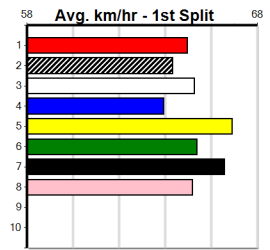

SPORTSBET HT1 (1-4 WINS)

Distance: 410m, Race Type: Restricted Win Heat, Total Prizemoney: $2,925
1st: $1,950, 2nd: $600, 3rd: $300, 4th: $75

Watchdog Tips:

Bet:

Form Box Wgt Dist Track Date Time BON Margin 1st/2nd (Time) PIR Checked Comment W/R Split 1 S/P Grade

WEBLEC WHISTLER [6]
BD Dog Jan-22 Sire: KINLOCH BRAE Dam: WEBLEC BELLE
Owner(s): WEBLANG (SYN), A Langton, J Weber, N Loechel
Trainer: Heather Baxter (Murtoa)
Winning Distances: < 300m (0) 300 - 399m (0) 400 - 499m (2) 500 - 599m (0) 600 - 699m (0) > 700m (0)
Winning Weights: 31.2(1) 31.4(1)
Box History table and Prize Best Starts table included.

BISMUTH [4]
BK Dog Sep-21 Sire: SUPERIOR PANAMA Dam: SHEZ IMPERIOUS
Owner(s): G Black
Trainer: Anita Gibbons (Lara)
Winning Distances: < 300m (0) 300 - 399m (2) 400 - 499m (2) 500 - 599m (0) 600 - 699m (0) > 700m (0)
Winning Weights: 30.3(1) 30.7(1) 30.9(1) 31.0(1)
Box History table and Prize Best Starts table included.

HIGHWAY [5]
BK Dog Mar-22 Sire: ASTON DEE BEE Dam: TIME NO MONEY
Owner(s): D Petersen
Trainer: Aroha Hemingway (Rochester)
Winning Distances: < 300m (0) 300 - 399m (3) 400 - 499m (0) 500 - 599m (0) 600 - 699m (0) > 700m (0)
Winning Weights: 35.1(1) 36.0(1) 36.6(1)
Box History table and Prize Best Starts table included.

LIGHTNING ZIGGY [5]
BK Bitch Dec-21 Sire: RAW ABILITY Dam: KRAKEN BAM BAM
Owner(s): W Hartigan
Trainer: Helen Hartigan (Horsham)
Winning Distances: < 300m (0) 300 - 399m (0) 400 - 499m (3) 500 - 599m (0) 600 - 699m (0) > 700m (0)
Winning Weights: 27.7(1) 27.8(2)
Box History table and Prize Best Starts table included.

GREEN FLASH [4]
F Bitch Apr-22 Sire: ORSON ALLEN Dam: ORIENTAL JADE
Owner(s): M Lord
Trainer: Rodney Clark (Echuca Village)
Winning Distances: < 300m (0) 300 - 399m (2) 400 - 499m (2) 500 - 599m (0) 600 - 699m (0) > 700m (0)
Winning Weights: 27.6(1) 28.2(1) 28.5(1) 29.1(1)
Box History table and Prize Best Starts table included.