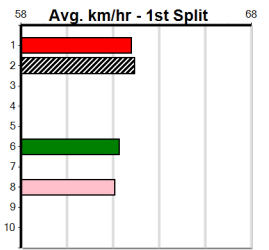

Horsham

1

3:04PM

(VIC time)

CRYMELON KENNELS

Distance: 410m, Race Type: Maiden, Total Prizemoney: $2,535
1st: $1,680, 2nd: $520, 3rd: $260, 4th: $75

Watchdog Tips:

Bet:

Form Box	Wgt	Dist	Track	Date	Time	BON	Margin	1st/2nd (Time)	PIR	Checked	Comment	WR	Split 1	S/P	Grade

LEGITIMATE [M]

BK Dog Aug-22 Sire: BERNARDO Dam: FLOWING

Trainer: Garry George (Beulah)

Owner(s): A Tullio
Winning Distances: < 300m (0) 300 - 399m (0) 400 - 499m (0) 500 - 599m (0) 600 - 699m (0) > 700m (0)

Winning Weights:

2nd (4)	36.6	410	HOR	R1	14-May-24	24.00	23.14	2.75L	PAW ERINA (23.82)	Q/44			R	10.90	$5.30	M

Box History

Bx	1st	2nd	3rd	4th	5th	6th	7th	8th
1								
2								
3								
4		1						
5								
6								
7								
8								
Prize Best								$520.00
Starts								NBT
Trk/Dts								1-0-1-0
APM								1-0-1-0
								520

Last 3 wins NOT included above

ESPRESSO BABE [M]

BK Bitch Oct-21 Sire: MY REDEEMER Dam: MISS CAITLYN

Trainer: David Keanelly (Marong)

Owner(s): I Feher
Winning Distances: < 300m (0) 300 - 399m (0) 400 - 499m (0) 500 - 599m (0) 600 - 699m (0) > 700m (0)

Winning Weights:

2nd (7)	25.2	410	HOR	R2	21-Nov-23	23.90	22.93	6.50L	RUN FOR SHELTER (23.46)	M/43				10.56	$25.40	M
2nd (7)	25.4	425	BEN	R2	29-Nov-23	24.87	24.20	0.25L	CRUISING AMY (24.86)	M/533		SW		6.79	$5.40	T3-M
2nd (3)	25.4	410	HOR	R2	03-Dec-23	23.66	23.15	4.50L	CANYA EXPLODE (23.36)	M/54				10.69	$14.70	M
7th (8)	25.5	410	HOR	R2	11-Dec-23	23.84	23.21	9.00L	CORTEZ BALE (23.24)	M/77				10.83	$14.20	M
7th (3)	25.3	500	BEN	R2	15-Dec-23	29.45	28.33	12.00	BUCK SHINES (28.65)	M/887				6.84	$24.50	MH
2nd (2)	25.1	425	BEN	R2	08-Feb-24	24.49	23.61	2.75L	EXPRESS PACK (24.31)	M/752				6.79	$22.60	MH
7th (3)	25.3	425	BEN	R1	16-Feb-24	24.89	23.57	11.00	NORTH CAROLINA (24.16)	M/777				6.88	$26.20	MF
8th (3)	25.3	450	BAL	R2	26-Feb-24	26.40	25.58	8.00L	LISA INTENTION (25.87)	M/645				7.25	$3.90	T3-M

Box History

Bx	1st	2nd	3rd	4th	5th	6th	7th	8th
1								
2		1						
3		1					2	1
4								
5							1	
6								
7		2						
8							1	
Prize Best								$1880.00
Starts								NBT
Trk/Dts								9-0-4-0
APM								4-0-2-0
								856

Last 3 wins NOT included above

*** VACANT BOX ***

Sire: Dam:

Trainer:

Owner(s):
Winning Distances: < 300m (0) 300 - 399m (0) 400 - 499m (0) 500 - 599m (0) 600 - 699m (0) > 700m (0)

Winning Weights:

Box History

KURRACA GAL [M]

BK Bitch May-22 Sire: LOCHINVAR MARLOW Dam: ROCK SINGER

Trainer: Dale Plier (Fentons Creek)

Owner(s): D Plier
Winning Distances: < 300m (0) 300 - 399m (0) 400 - 499m (0) 500 - 599m (0) 600 - 699m (0) > 700m (0)

Winning Weights:

2nd (7)	25.2	410	HOR	R2	21-Nov-23	23.90	22.93	6.50L	RUN FOR SHELTER (23.46)	M/43				10.56	$25.40	M
2nd (7)	25.4	425	BEN	R2	29-Nov-23	24.87	24.20	0.25L	CRUISING AMY (24.86)	M/533		SW		6.79	$5.40	T3-M
2nd (3)	25.4	410	HOR	R2	03-Dec-23	23.66	23.15	4.50L	CANYA EXPLODE (23.36)	M/54				10.69	$14.70	M
7th (8)	25.5	410	HOR	R2	11-Dec-23	23.84	23.21	9.00L	CORTEZ BALE (23.24)	M/77				10.83	$14.20	M
7th (3)	25.3	500	BEN	R2	15-Dec-23	29.45	28.33	12.00	BUCK SHINES (28.65)	M/887				6.84	$24.50	MH
2nd (2)	25.1	425	BEN	R2	08-Feb-24	24.49	23.61	2.75L	EXPRESS PACK (24.31)	M/752				6.79	$22.60	MH
7th (3)	25.3	425	BEN	R1	16-Feb-24	24.89	23.57	11.00	NORTH CAROLINA (24.16)	M/777				6.88	$26.20	MF
8th (3)	25.3	450	BAL	R2	26-Feb-24	26.40	25.58	8.00L	LISA INTENTION (25.87)	M/645				7.25	$3.90	T3-M

Box History

Bx	1st	2nd	3rd	4th	5th	6th	7th	8th
1								
2								
3								
4								
5								
6								
7								
8								
Prize Best								$0
Starts								FSH
Trk/Dts								0-0-0-0
APM								0-0-0-0
								0