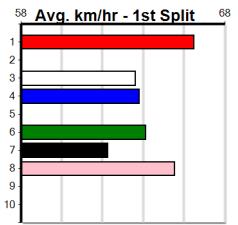

SPORTSBET HT2

Distance: 460m, Race Type: Mixed 6/7 Heat, Total Prizemoney: $2,925
1st: $1,950, 2nd: $600, 3rd: $300, 4th: $75

5

8:01PM
(VIC time)

Watchdog Tips: **0** **0** **0** **0** Bet:

Form Box Weight Dist Track Date Time BON Margin 1st/2nd (Time) PIR Checked Comment W/R Split 1 S/P Grade

1 PAW ERINA (NSW)[7]
RF B Jul-22 ALLEN DEED FANTA BALE
Trainer: Mark Delbridge (Balliang)
5th (6) 25.9 400 GEL R3 03-May-24 23.09 22.45 6.00LMARAI BALE (22.70) M/45 . . . 8.68 $7.60 MH
8th (3) 25.9 450 WBL R1 09-May-24 26.25 25.27 4.50LOLLIE DEEDS (25.94) Q/135 . . . 6.65 $5.50 M
1st (2) 25.9 410 HOR R1 14-May-24 23.82 23.14 2.75LLEGITIMATE (24.00) Q/11 . SW . 10.60 $2.70 M
Owner(s): B Wheeler

Winning Boxes

1	2	3	4	5	6	7	8
1							
Prize Best							
Starts							
Trk/Dst							
APM							

2 BEGGIN' [7]
BK D May-22 KOBLENZ LADY ZEEVA
Trainer: Michelle Nolan (Devon Meadows)
1st (8) 32.8 395 TRA R2 15-May-24 22.49 22.19 0.75LCOOL WHITE (22.52) Q/111 . . . 3.84 $11.30 M
Owner(s): M Nolan

Winning Boxes

1	2	3	4	5	6	7	8
1							
Prize Best							
Starts							
Trk/Dst							
APM							

3 PLAY THE MINUTES [6]
WBK D May-22 FERNANDO BALE ZIPPING TIFFANY
Trainer: Karen Pitt (Pearcedale)
1st (6) 32.0 450 TRA R2 22-Mar-24 25.06 24.81 1.75LSICK AND TIRED (25.17) M/111 . SW . 6.62 $2.30 MH
1st (2) 32.4 450 TRA R2 29-Mar-24 25.00 24.83 2.50LFOR PETE'S SAKE (25.17) M/111 . SW . 6.63 $2.00 MF
6th (8) 32.0 460 WGL R2 26-Apr-24 26.24 25.55 6.00LPONTING (25.84) M/556 . . . 6.67 $1.60 X67
Owner(s): THE SIP (SYN), J Harradine, T Redmond, W Vassallo

Winning Boxes

1	2	3	4	5	6	7	8
1							
Prize Best							
Starts							
Trk/Dst							
APM							

4 TELL ME NOW [7]
WBK B Feb-22 AUSSIE INFRARED YOU TELL ME
Trainer: David Nowland (Lang Lang)
4th (4) 26.5 350 TRA R1 01-Mar-24 20.34 19.72 4.00LVIENNA GOLD (20.06) M/75 . . . 7.03 $3.40 M
3rd (5) 26.1 400 WGL R2 23-Apr-24 22.97 22.71 2.50LSMOKIN' PADDY (22.80) M/43 . . . 8.65 $3.80 M
1st (2) 26.6 460 WGL R1 14-May-24 26.19 25.86 2.75LWEEONA BORIS (26.38) M/111 . SW . 6.65 $2.30 M
Owner(s): D Nowland

Winning Boxes

1	2	3	4	5	6	7	8
1							
Prize Best							
Starts							
Trk/Dst							
APM							

5 *** VACANT BOX ***
Trainer:
Owner(s):

6 ZIPPING ARCEE (NSW)[6]
BD B Dec-21 SUPERIOR PANAMA ZIPPING MITZY
Trainer: Mark Delbridge (Balliang)
1st (5) 26.4 400 GEL R12 09-Apr-24 22.88 22.46 3.00LDUTCH RAMBO (23.09) M/11 . SW . 8.50 $3.20 X67H
2nd (3) 26.6 400 GEL R11 16-Apr-24 23.20 22.64 1.5LAUSSIE BRONZE (23.11) M/22 . . . 8.67 $3.00 6G
5th (3) 26.5 400 GEL R9 19-Apr-24 23.13 22.37 9.50LORBIT BALE (22.49) Q/33 . . . 8.51 $11.00 X67F
5th (7) 26.5 400 GEL R9 26-Apr-24 23.35 22.29 12.00LCOMBO COL (22.57) M/75 . . . 8.67 $11.90 X67
Owner(s): G Black

Winning Boxes

1	2	3	4	5	6	7	8
1							
Prize Best							
Starts							
Trk/Dst							
APM