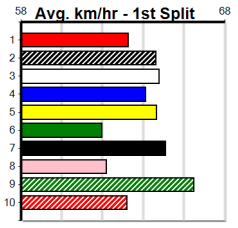

Watchdog Tips: 0 0 0 0 Bet: