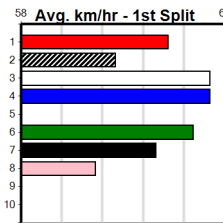

# SPORTSBET HT3

Distance: 460m, Race Type: Mixed 6/7 Heat, Total Prizemoney: \$2,925  
1st: \$1,950, 2nd: \$600, 3rd: \$300, 4th: \$75