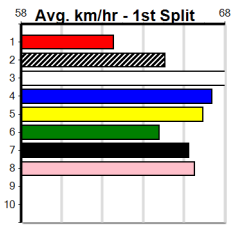

PAWA OF BUDDY AT STUD

Distance: 400m, Race Type: Free For All, Total Prizemoney: $3,360
1st: $2,250, 2nd: $690, 3rd: $345, 4th: $75

6

8:25PM
(VIC time)

Watchdog Tips: **0 0 0 0** Bet: **0**