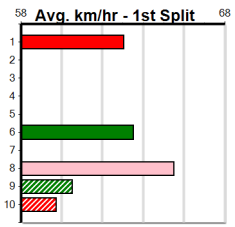

Warragul

PAUA OF BUDDY AT STUD

Distance: 400m, Race Type: Maiden, Total Prizemoney: $2,535
1st: $1,680, 2nd: $520, 3rd: $260, 4th: $75

2

7:05PM

(VIC time)

Watchdog Tips:

0 0 0 0

Bet:

Form	Box	Weight	Dist	Track	Date	Time	BON	Margin	1st/2nd (Time)	PIR	Checked	Comment	W/R	Split 1	S/P	Grade

1	FRANTIC [M]																
BK	D	Mar-22	BARCIA BALE						GYPSIES LUCK								
Trainer: David Nowland (Lang Lang)																	
2nd	(6)	35.3	435	SLE	R1	03-Mar-24	24.92	24.41	0.75	LASTON SPRITZ (24.88)				M/433	5.35	$13.20	MH
3rd	(8)	35.5	435	SLE	R3	10-Mar-24	25.26	24.30	3.5	LDLAINTREE GODDESS (25.01)				M/133	5.26	$5.60	MF
Owner(s): L Alderson																	

Winning Boxes							
1	2	3	4	5	6	7	8
Prize							
Best							
Starts							
Trk/Dst							
APM							

2	SCOTTY'S STACY [M]																
BK	B	Mar-22	SHIMA SHINE						LAKEVIEW ISLA								
Trainer: Tracey Empson (Pakenham)																	
Owner(s): T Empson																	

Winning Boxes							
1	2	3	4	5	6	7	8
Prize							
Best							
Starts							
Trk/Dst							
APM							

3	KOKODA TRAIL [M]																
F	B	Feb-22	CATCH THE THIEF						SUPREME OUTLAW								
Trainer: Gayle Elston (Sale)																	
Owner(s): G Elston																	

Winning Boxes							
1	2	3	4	5	6	7	8
Prize							
Best							
Starts							
Trk/Dst							
APM							

4	COOL WHITE [M]																
WBD	B	Jan-22	MY REDEEMER						ZERO COOL								
Trainer: Justin Nolan (Devon Meadows)																	
2nd	(5)	24.8	395	TRA	R2	15-May-24	22.52	22.19	0.75	LBEGGIN' (22.49)				M/222	3.89	$13.90	M
Owner(s): Brothers from other mothers (SYN), B Nolan, J Oliver, J Lamont																	

Winning Boxes							
1	2	3	4	5	6	7	8
Prize							
Best							
Starts							
Trk/Dst							
APM							

5	OUR PINK MANTRA [M]																
WBD	B	Aug-22	AUSSIE INFRARED						SWEET WATERLOO								
Trainer: Tanya Jose (Catani)																	
Owner(s): HEY YOU (SYN), T Jose, G Jose																	

Winning Boxes							
1	2	3	4	5	6	7	8
Prize							
Best							
Starts							
Trk/Dst							
APM							

6	MIA MASTER [M]																
BK	B	Sep-22	ZACK MONELLI						CIMARRON STRIP								
Trainer: Grant Masterson (Tyabb)																	
6th	(2)	27.4	350	TRA	R1	17-Apr-24	20.40	19.73	10.00	LPOSH PAWS (19.73)				S/66	6.85	$21.00	M
3rd	(3)	27.1	350	TRA	R1	10-May-24	20.42	19.55	11.00	LDUNSMORE FLYER (19.66)				M/23	6.64	$7.60	M
2nd	(2)	27.3	390	SHP	R1	16-May-24	22.72	22.11	0.75	LBILLY SPANNER (22.66)				M/22	8.77	$3.30	M
Owner(s): G Masterson																	

Winning Boxes							
1	2	3	4	5	6	7	8
Prize							
Best							
Starts							
Trk/Dst							
APM							

7	PARUMBA RUMBA [M]																
BK	D	Sep-22	ASTON RUPEE						DANCING CASSIE								
Trainer: Eddie Lieshout (Drouin West)																	
Owner(s): PARUMBA (SYN), E Lieshout, M Lieshout																	

Winning Boxes							
1	2	3	4	5	6	7	8
Prize							
Best							
Starts							
Trk/Dst							
APM							

8	TANAYA [M]																
BD	B	May-22	FERNANDO BALE						JULANA								
Trainer: Chelsi Madigan (Golden Square)																	
4th	(6)	29.3	400	WGL	R3	14-May-24	23.45	22.61	0.50	LODIN BALE (23.42)				M/12	8.51	$4.40	M
Owner(s): Country Mile (SYN), C Madigan, D Massina, R Madigan, R Massina, N Massina																	

Winning Boxes							
1	2	3	4	5	6	7	8
Prize							
Best							
Starts							
Trk/Dst							
APM							

9	MR. CUDDLES [M] Res.																
BK	D	Jun-21	FERAL FRANKY						SO MUCH MOJO								
Trainer: Robert Johnson (Lang Lang)																	
7th	(2)	32.2	400	WGL	R2	14-May-24	24.32	22.61	15.00	LPEN TO PAPER (23.28)				M/57	8.90	$26.10	M
Owner(s): K Houllahan																	

Winning Boxes							
1	2	3	4	5	6	7	8
Prize							
Best							
Starts							
Trk/Dst							
APM							

10	BLUE NITROGEN [M] Res.																
BE	D	Jun-22	FERNANDO BALE						PALACE LADY								
Trainer: David Kerr (Caldermeade)																	
4th	(1)	28.8	400	WGL	R2	14-May-24	23.77	22.61	7.00	LPEN TO PAPER (23.28)				M/64	8.97	$3.90	M
Owner(s): H Taylor																	

Winning Boxes							
1	2	3	4	5	6	7	8
Prize							
Best							
Starts							
Trk/Dst							
APM