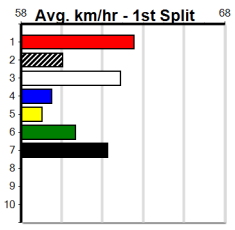

Warragul

KHANS HOSPITALITY SERVICES

Distance: 460m, Race Type: Maiden, Total Prizemoney: $2,535
1st: $1,680, 2nd: $520, 3rd: $260, 4th: $75

3

7:25PM

(VIC time)

Watchdog Tips: **0 0 0 0** Bet: .