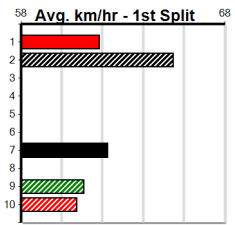

Warragul

MC GRAFIX & SIGNS

Distance: 400m, Race Type: Maiden, Total Prizemoney: $2,535
1st: $1,680, 2nd: $520, 3rd: $260, 4th: $75

1
6:45PM
(VIC time)

Watchdog Tips:

0 0 0 0

Bet:

Form	Box	Weight	Dist	Track	Date	Time	BON	Margin	1st/2nd (Time)	PIR	Checked	Comment	W/R	Split 1	S/P	Grade
1	PARUMBA DAWN [M]	BK	B	Apr-22	HARD STYLE RICO	POPPY TALK										
Trainer: Eddie Lieshout (Drouin West)																
3rd (2) 28.5 400 WGL R3 14-May-24 23.44 22.61 0.50LODIN BALE (23.42) M/44 . . . . . 8.79 $9.60 M																
Owner(s): E Lieshout																
<table border="1" style="width:100%"> <thead> <tr><th colspan="8">Winning Boxes</th></tr> <tr><th>1</th><th>2</th><th>3</th><th>4</th><th>5</th><th>6</th><th>7</th><th>8</th></tr> </thead> <tbody> <tr><td>Prize</td><td></td><td></td><td></td><td></td><td></td><td></td><td></td></tr> <tr><td>Best</td><td></td><td></td><td></td><td></td><td></td><td></td><td></td></tr> <tr><td>Starts</td><td></td><td></td><td></td><td></td><td></td><td></td><td></td></tr> <tr><td>Trk/Dst</td><td></td><td></td><td></td><td></td><td></td><td></td><td></td></tr> <tr><td>APM</td><td></td><td></td><td></td><td></td><td></td><td></td><td></td></tr> </tbody> </table>																
2	WHERE'S MY MOJO [M]	BK	D	Jun-21	FERAL FRANKY	SO MUCH MOJO										
Trainer: Kerry Houlahan (Lang Lang)																
2nd (1) 31.4 400 WGL R3 14-May-24 23.42 22.61 0.05LODIN BALE (23.42) Q/21 . . . . . 8.51 $12.60 M																
Owner(s): K Houlahan																
<table border="1" style="width:100%"> <thead> <tr><th colspan="8">Winning Boxes</th></tr> <tr><th>1</th><th>2</th><th>3</th><th>4</th><th>5</th><th>6</th><th>7</th><th>8</th></tr> </thead> <tbody> <tr><td>Prize</td><td></td><td></td><td></td><td></td><td></td><td></td><td></td></tr> <tr><td>Best</td><td></td><td></td><td></td><td></td><td></td><td></td><td></td></tr> <tr><td>Starts</td><td></td><td></td><td></td><td></td><td></td><td></td><td></td></tr> <tr><td>Trk/Dst</td><td></td><td></td><td></td><td></td><td></td><td></td><td></td></tr> <tr><td>APM</td><td></td><td></td><td></td><td></td><td></td><td></td><td></td></tr> </tbody> </table>																
3	PAGODA GROWLER [M]	WBK	B	Aug-22	AUSSIE INFRARED	SWEET WATERLOO										
Trainer: Tanya Jose (Catani)																
Owner(s): S Winters																
<table border="1" style="width:100%"> <thead> <tr><th colspan="8">Winning Boxes</th></tr> <tr><th>1</th><th>2</th><th>3</th><th>4</th><th>5</th><th>6</th><th>7</th><th>8</th></tr> </thead> <tbody> <tr><td>Prize</td><td></td><td></td><td></td><td></td><td></td><td></td><td></td></tr> <tr><td>Best</td><td></td><td></td><td></td><td></td><td></td><td></td><td></td></tr> <tr><td>Starts</td><td></td><td></td><td></td><td></td><td></td><td></td><td></td></tr> <tr><td>Trk/Dst</td><td></td><td></td><td></td><td></td><td></td><td></td><td></td></tr> <tr><td>APM</td><td></td><td></td><td></td><td></td><td></td><td></td><td></td></tr> </tbody> </table>																
4	SECRET WITHIN (NSW)[M]	BK	B	Apr-22	MAGIC SPRITE	DAWN JUAN										
Trainer: Peter Schofield (Hazelwood)																
Owner(s): P Borg																
<table border="1" style="width:100%"> <thead> <tr><th colspan="8">Winning Boxes</th></tr> <tr><th>1</th><th>2</th><th>3</th><th>4</th><th>5</th><th>6</th><th>7</th><th>8</th></tr> </thead> <tbody> <tr><td>Prize</td><td></td><td></td><td></td><td></td><td></td><td></td><td></td></tr> <tr><td>Best</td><td></td><td></td><td></td><td></td><td></td><td></td><td></td></tr> <tr><td>Starts</td><td></td><td></td><td></td><td></td><td></td><td></td><td></td></tr> <tr><td>Trk/Dst</td><td></td><td></td><td></td><td></td><td></td><td></td><td></td></tr> <tr><td>APM</td><td></td><td></td><td></td><td></td><td></td><td></td><td></td></tr> </tbody> </table>																
5	HURRICANE ELSIE [M]	BK	B	Apr-22	ZACK MONELLI	JOSIE'S ENTITY										
Trainer: Joseph Sultana (Trafalgar East)																
Owner(s): J Sultana																
<table border="1" style="width:100%"> <thead> <tr><th colspan="8">Winning Boxes</th></tr> <tr><th>1</th><th>2</th><th>3</th><th>4</th><th>5</th><th>6</th><th>7</th><th>8</th></tr> </thead> <tbody> <tr><td>Prize</td><td></td><td></td><td></td><td></td><td></td><td></td><td></td></tr> <tr><td>Best</td><td></td><td></td><td></td><td></td><td></td><td></td><td></td></tr> <tr><td>Starts</td><td></td><td></td><td></td><td></td><td></td><td></td><td></td></tr> <tr><td>Trk/Dst</td><td></td><td></td><td></td><td></td><td></td><td></td><td></td></tr> <tr><td>APM</td><td></td><td></td><td></td><td></td><td></td><td></td><td></td></tr> </tbody> </table>																
6	RED ED [M]	F	D	Aug-22	SH AVATAR	ROCKIN' ROSIE										
Trainer: Justin Bowman (Kilmany)																
Owner(s): G Masterson