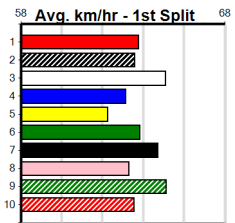

Warragul

12
10:27PM

(VIC time)

HOOKED ON SCOTCH AT STUD

Distance: 400m, Race Type: Grade 5, Total Prizemoney: $2,925
1st: $1,950, 2nd: $600, 3rd: $300, 4th: $75

Watchdog Tips:

0 0 0 0

Bet:

Main table containing race details for 10 races. Each race entry includes horse number, name, trainer, date, track, time, odds, and prize money. Includes sub-tables for 'Winning Boxes' for each race.