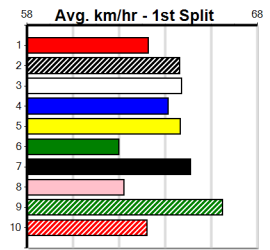

VIATEK

Distance: 460m, Race Type: Grade 5, Total Prizemoney: $2,925
1st: $1,950, 2nd: $600, 3rd: $300, 4th: $75

HE SHINES (8) has come back this preparation a new dog and from his preferred draw he looks very hard to beat. Both FAB'S UDON (3) and ONE'S OBSESSION (5) are well performed experienced speedsters armed with early speed.

Watchdog Tips: 8 3 5 2 Bet: Win 8

Race card for MISS SCOTCH LESS [5]. Includes dog details, owner M Brown, winning distances, and a box history table. Prize money is $9.00.

Race card for INTERNAL AFFAIRS (NSW)[5]. Includes dog details, owner M Henderson, winning distances, and a box history table. Prize money is $12.00.

Race card for FAB'S UDON [5]. Includes dog details, owner TOO OLD TOO MUCH (SYN), winning distances, and a box history table. Prize money is $4.00.

Race card for BANKRUPT [5]. Includes dog details, owner J Rennie, winning distances, and a box history table. Prize money is $26.00.

Race card for ONE'S OBSESSION [5]. Includes dog details, owner Robert the Bruce (SYN), winning distances, and a box history table. Prize money is $5.00.

1

2

3

4

5