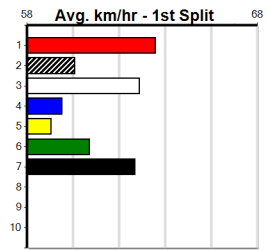

Watchdog Tips: 3 2 1 5 Bet: Box Quinella 1,2,3 (\$10 for 333.33%)

Table header with columns: Form Box, Wgt, Dist, Track, Date, Time, BON, Margin, 1st/2nd (Time), PIR, Checked, Comment, W/R, Split 1, S/P, Grade