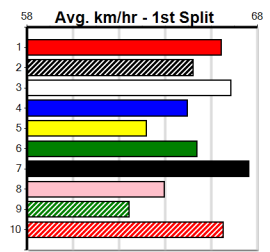

BARN BAR FUNCTION ROOM

Distance: 460m, Race Type: Mixed 4/5, Total Prizemoney: $3,360
1st: $2,250, 2nd: $690, 3rd: $345, 4th: $75

MILE A MINUTE (7) loves this circuit and he can light them up soon after the lids fly open.
DOCHERTY (1) looks a serious prospect and should be on the speed from the outset. SHADOW
RIOT (2) is city class has a serious turn of speed.

Watchdog Tips: [7] [1] [2] [5] Bet: Win 7

Table with columns: Form Box, Wgt, Dist, Track, Date, Time, BON, Margin, 1st/2nd (Time), PIR, Checked, Comment, W/R, Split 1, S/P, Grade

DOCHERTY [5] Serious prospect, early speed, big danger. $4.00
BK Dog Jun-22 Sire: TOMMY SHELBY Dam: GOLD VEIN
Owner(s): SHIRAZ RACING (SYN), S Holmes, L Holmes, D Holmes
Trainer: Robert Le sueur (Mulwala)

Box History table for DOCHERTY [5] with columns Bx, 1st, 2nd, 3rd, 4th, 5th, 6th, 7th, 8th and Prize Best Starts, Trk/Dts, APM

SHADOW RIOT [5] Every chance in town last start, still a threat. $5.00
BK Dog Sep-20 Sire: SUPERIOR PANAMA Dam: MYSTIC RIOT
Owner(s): D Peckham
Trainer: Matthew Clark (Briagolong)

Box History table for SHADOW RIOT [5] with columns Bx, 1st, 2nd, 3rd, 4th, 5th, 6th, 7th, 8th and Prize Best Starts, Trk/Dts, APM

SODA APACHE [5] Searches for inside runs, strong type, place hope. $14.00
RF Dog Aug-20 Sire: FERNANDO BALE Dam: IRELAND'S FORCE
Owner(s): Fluffy Side Up (SYN), A Onley, P Onley
Trainer: Geoffrey Dalton (Hazelwood Nort)

Box History table for SODA APACHE [5] with columns Bx, 1st, 2nd, 3rd, 4th, 5th, 6th, 7th, 8th and Prize Best Starts, Trk/Dts, APM

TEDDY BOX (QLD)[4] Find this much harder than most recent win. $31.00
RBD Dog Dec-20 Sire: FERNANDO BALE Dam: OFF AND ON
Owner(s): That's Special (SYN), R Kelly, B Bottkos, T Miller
Trainer: Peter Kelly (Longwarry North)

Box History table for TEDDY BOX (QLD)[4] with columns Bx, 1st, 2nd, 3rd, 4th, 5th, 6th, 7th, 8th and Prize Best Starts, Trk/Dts, APM

DEADLY CLASS [5] Tailed off early last week here before flying home $4.60
BK Dog Jun-20 Sire: BARCIA BALE Dam: ELEVATED
Owner(s): PLUSH (SYN), A Manolitis, H Manolitis, A Gannell
Trainer: Karen Pitt (Pearcedale)

Box History table for DEADLY CLASS [5] with columns Bx, 1st, 2nd, 3rd, 4th, 5th, 6th, 7th, 8th and Prize Best Starts, Trk/Dts, APM

1

2

3

4

5