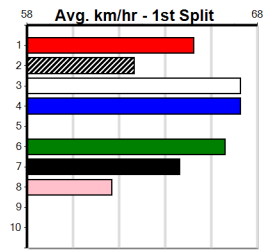

SPORTSBET HT3

Distance: 460m, Race Type: Mixed 6/7 Heat, Total Prizemoney: $2,925
1st: $1,950, 2nd: $600, 3rd: $300, 4th: $75

TRIXY ZULU (7) was never out of trouble when resuming and looks the big improver. Expecting BANDARI (1) to display his trademark early speed and skip out to an early lead. PAW XANDER (2) shows some early promise.

Watchdog Tips: 7 1 2 3 Bet: Trifecta 7/1,2,3/1,2,3 ($10 - 166.67%)

Form Box Wgt Dist Track Date Time BON Margin 1st/2nd (Time) PIR Checked Comment W/R Split 1 S/P Grade

BANDARI [6] Can set a cracking speed early, big danger. $5.00
BD Dog Mar-22 Sire: FERNANDO BALE Dam: MOMBASA
Owner(s): P Fiske
Trainer: John Musselwhite (Lindenow)
Winning Distances: < 300m (0) 300 - 399m (1) 400 - 499m (1) 500 - 599m (0) 600 - 699m (0) > 700m (0)
Winning Weights: 29.8(1) 30.4(1)
2nd (7) 30.1 395 TRA R4 25-Mar-24 22.83 22.47 2.75L SOMETHING CLEVER (22.64) Q/222 . . . . 3.80 $7.60 7
4th (4) 30.4 400 WGL R10 04-Apr-24 23.18 22.65 8.00L BLUE OPAL ROCKS (22.65) M/65 . . . . 8.65 $15.30 T3-7
2nd (5) 30.2 400 WGL R3 18-Apr-24 23.04 23.02 0.50L DAINTREE GRANITE (23.02) M/32 . . . . 8.46 $7.40 T3-7
2nd (8) 29.9 460 WGL R10 25-Apr-24 26.28 26.05 0.75L CAPTURE MY SOUL (26.24) Q/111 . . . . 6.55 $7.40 X67
4th (3) 30.0 460 WGL R4 30-Apr-24 26.26 25.78 3.75L ERZA SCARLET (26.00) Q/122 . . . . 6.54 $11.50 7
2nd (8) 29.8 435 SLE R3 05-May-24 24.83 24.32 2.75L SODA HAWK (24.65) M/122 . . . . 5.23 $6.10 7
3rd (4) 29.9 435 SLE R2 12-May-24 24.98 24.08 6.00L ELITE DOM (24.58) M/222 . . . . 5.33 $4.20 7
1st (1) 30.4 400 WGL R3 16-May-24 23.03 22.71 3.75L OUR GLAD (23.28) M/21 . . . . 8.49 $1.70 T3-7
Last 3 wins NOT included above
1st (3) 29.8 350 TRA R1 18-Dec-23 20.43 20.17 1.00L BELUSHI (20.48) Q/11 . . SW . 6.63 $2.30 M
Prize Best $4195.00 NBT
Starts 15-2-4-2
Trk/Dts 2-0-1-0
APM 3415

PAW XANDER (NSW)[7] Impressive win on debut, better draw here, threat. $6.00
BK Dog Jul-22 Sire: AUSSIE INFRARED Dam: DYNA PATTY
Owner(s): B Wheeler
Trainer: Mark Delbridge (Balliang)
Winning Distances: < 300m (0) 300 - 399m (0) 400 - 499m (1) 500 - 599m (0) 600 - 699m (0) > 700m (0)
Winning Weights: 29.7(1)
1st (4) 29.7 435 SLE R2 05-May-24 24.96 24.32 1.25L PEN TO PAPER (25.03) M/411 . . . . 5.49 $3.60 M
4th (6) 29.7 525 MEP R10 08-May-24 30.54 29.86 4.25L GEANI BALE (30.25) M/4444 . . . . 5.26 $16.60 X67
7th (7) 29.8 525 MEP R3 15-May-24 31.28 30.12 11.00L UPON BALE (30.53) M/7556 . . . . 5.24 $16.00 X67
Last 3 wins NOT included above
Prize Best $1755.00 FSH
Starts 3-1-0-0
Trk/Dts 0-0-0-0
APM 1755

CHAVERO [6] Two of his four wins have been impressive, respect $3.00
BK Dog May-22 Sire: SHIMA SHINE Dam: ITA LOUISA
Owner(s): S Toner
Trainer: Stephen Toner (Bunyip)
Winning Distances: < 300m (0) 300 - 399m (2) 400 - 499m (0) 500 - 599m (0) 600 - 699m (0) > 700m (0)
Winning Weights: 36.8(1) 36.9(1)
1st (8) 36.9 350 HVL R2 18-Feb-24 19.79 19.18 0.50L HERE'S TO LOUIE (19.81) M/4 . . SW . 6.71 $3.40 M
3rd (3) 36.9 460 WGL R2 26-Apr-24 26.05 25.55 3.00L PONTING (25.84) M/322 . . . . 6.62 $12.50 X67
1st (8) 36.8 350 HVL R4 05-May-24 19.58 19.09 0.25L SHOCK AND AWE (19.59) M/4 . . . . 6.71 $1.60 X67H
5th (6) 37.1 350 HVL R3 12-May-24 19.85 19.33 5.00L HIGH END CASH (19.50) S/6 . . . . 6.71 $3.50 X67F
Last 3 wins NOT included above
Prize Best $3930.00 NBT
Starts 4-2-0-1
Trk/Dts 1-0-0-1
APM 3258