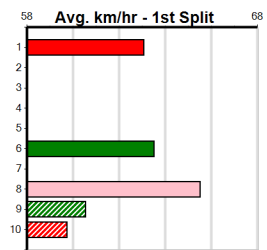

Warragul

2

7:05PM

(VIC time)

PAUA OF BUDDY AT STUD

Distance: 400m, Race Type: Maiden, Total Prizemoney: \$2,535
1st: \$1,680, 2nd: \$520, 3rd: \$260, 4th: \$75

FRANTIC (1) is clearly the best of the exposed runners and from the gun draw looks hard to beat.
TANAYA (8) showed good early speed here last week on debut and looks a solid chance. KOKODA TRAIL (3) is bred to have talent.