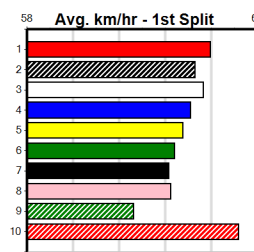

(VIC time)

OAKS SUPER BOX FOR HIRE

Distance: 400m, Race Type: Grade 5, Total Prizemoney: $2,925
1st: $1,950, 2nd: $600, 3rd: $300, 4th: $75

Loads of early speed expected to come from the inside 3 runners and edge goes with HELLO SIRI (1) with the aide of box 1. Both JUNIOR PISTOL (2) and MINOLI MAGIC (3) look strong bets for top 4 for SRM punters.

Watchdog Tips: 1 2 3 7 Bet: Box Quinella 1,2,3 ($10 for 333.33%)

HELLO SIRI [5] Steps on terms and should hold them out, go close $3.00
BE Bitch Sep-21 Sire: FERNANDO BALE Dam: AMELIA CHRISTA
Owner(s): Powellful Ryino (SYN), M Ryan, A Powell
Trainer: Adele Powell (Stanhope)
Winning Distances: < 300m (0) 300 - 399m (5) 400 - 499m (0) 500 - 599m (0) 600 - 699m (0) > 700m (0)
Winning Weights: 27.0(2) 27.1(1) 27.2(1) 27.4(1)
Race results table with columns: Rank, Box, Wgt, Dist, Track, Date, Time, BON, Margin, 1st/2nd (Time), PIR, Checked, Comment, W/R, Split 1, S/P, Grade.

JUNIOR PISTOL [5] Fast early, settles on the speed, danger. $4.80
BK Dog Apr-21 Sire: BANJO BOY Dam: PISTOL
Owner(s): A Carr
Trainer: John Carr (Devon Meadows)
Winning Distances: < 300m (0) 300 - 399m (7) 400 - 499m (1) 500 - 599m (0) 600 - 699m (0) > 700m (0)
Winning Weights: 27.3(1) 27.4(1) 27.6(1) 27.9(1) 28.1(1) 28.4(2) 28.7(1)
Race results table with columns: Rank, Box, Wgt, Dist, Track, Date, Time, BON, Margin, 1st/2nd (Time), PIR, Checked, Comment, W/R, Split 1, S/P, Grade.

MINOLI MAGIC [5] Experienced speedster, top race record, threat. $8.00
BK Bitch Feb-20 Sire: ASTON DEE BEE Dam: MIA TESORO
Owner(s): Robert the Bruce (SYN), R Pallotta, B Schuster
Trainer: Robert Pallotta (Ripplebrook)
Winning Distances: < 300m (0) 300 - 399m (2) 400 - 499m (5) 500 - 599m (5) 600 - 699m (0) > 700m (0)
Winning Weights: 26.7(3) 27.0(1) 27.1(2) 27.3(3) 27.8(1) 28.1(1) 28.2(2) 28.3(2) 28.4(1)
Race results table with columns: Rank, Box, Wgt, Dist, Track, Date, Time, BON, Margin, 1st/2nd (Time), PIR, Checked, Comment, W/R, Split 1, S/P, Grade.

HARLEY [5] Speed underneath is a concern, needs some luck $7.00
RF Bitch Jan-22 Sire: FERNANDO BALE Dam: SMOKIN' CINDY
Owner(s): Franstail (SYN), R Burns, G Mills, J Mills, M Hummel, A Corrone
Trainer: Gregory Mills (Frankston)
Winning Distances: < 300m (0) 300 - 399m (2) 400 - 499m (1) 500 - 599m (0) 600 - 699m (0) > 700m (0)
Winning Weights: 25.4(1) 25.9(1) 27.1(1)
Race results table with columns: Rank, Box, Wgt, Dist, Track, Date, Time, BON, Margin, 1st/2nd (Time), PIR, Checked, Comment, W/R, Split 1, S/P, Grade.

FERGUS BALE (NSW)[5] Capable but drawn to find bother, too risky. $15.00
BK Dog Nov-21 Sire: DYNA VILLA Dam: HADEEL BALE
Owner(s): L Harris
Trainer: Luke Harris (Somerville)
Winning Distances: < 300m (0) 300 - 399m (0) 400 - 499m (4) 500 - 599m (0) 600 - 699m (0) > 700m (0)
Winning Weights: 33.9(1) 34.2(1) 34.6(1) 34.9(1)
Race results table with columns: Rank, Box, Wgt, Dist, Track, Date, Time, BON, Margin, 1st/2nd (Time), PIR, Checked, Comment, W/R, Split 1, S/P, Grade.