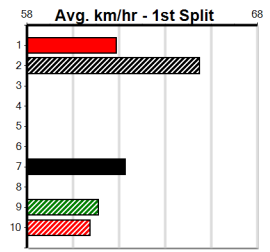

MC GRAFIX & SIGNS

Distance: 400m, Race Type: Maiden, Total Prizemoney: $2,535
1st: $1,680, 2nd: $520, 3rd: $260, 4th: $75

Number of first starters so betting best guide here. PARUMBA DAWN (1) was unlucky not to score here on debut and is drawn to get the job done. MY BLAZE (7) holds a race experience edge. WHERE'S MY MOJO (2) can set the early tempo.

Watchdog Tips: **1** **7** **2** **8** **Bet:** Box Quinella 1,2,7 ($10 for 333.33%)

Form Box	Wgt	Dist	Track	Date	Time	BON	Margin	1st/2nd (Time)	PIR	Checked	Comment	WR	Split 1	S/P	Grade		
1	PARUMBA DAWN [M] Unlucky not to win on debut, major player. $4.40																
	BK	Bitch		Apr-22													
	Sire: HARD STYLE RICO Dam: POPPY TALK Trainer: Eddie Lieshout (Drouin West)																
	Owner(s): E Lieshout																
	Winning Distances: < 300m (0) 300 - 399m (0) 400 - 499m (0) 500 - 599m (0) 600 - 699m (0) > 700m (0)																
	Winning Weights:																
	3rd (2)	28.5	400	WGL	R3	14-May-24	23.44	22.61	0.50L	ODIN BALE (23.42)				M/44	8.79	$9.60	M
	Last 3 wins NOT included above																
	Box History																
	<table border="1"> <thead> <tr><th>Bx</th><th>1st</th><th>2nd</th><th>3rd</th><th>4th</th><th>5th</th><th>6th</th><th>7th</th><th>8th</th></tr> </thead> <tbody> <tr><td>1</td><td></td><td></td><td></td><td></td><td></td><td></td><td></td><td></td></tr> <tr><td>2</td><td></td><td></td><td></td><td></td><td></td><td></td><td></td><td></td></tr> <tr><td>3</td><td></td><td></td><td>1</td><td></td><td></td><td></td><td></td><td></td></tr> <tr><td>4</td><td></td><td></td><td></td><td></td><td></td><td></td><td></td><td></td></tr> <tr><td>5</td><td></td><td></td><td></td><td></td><td></td><td></td><td></td><td></td></tr> <tr><td>6</td><td></td><td></td><td></td><td></td><td></td><td></td><td></td><td></td></tr> <tr><td>7</td><td></td><td></td><td></td><td></td><td></td><td></td><td></td><td></td></tr> <tr><td>8</td><td></td><td></td><td></td><td></td><td></td><td></td><td></td><td></td></tr> </tbody> </table>																
<table border="1"> <tr><td>Prize Best</td><td></td><td></td><td></td><td></td><td></td><td></td><td></td><td>$260.00</td></tr> <tr><td>Starts</td><td></td><td></td><td></td><td></td><td></td><td></td><td></td><td>NBT</td></tr> <tr><td>Trk/Dts</td><td></td><td></td><td></td><td></td><td></td><td></td><td></td><td>1-0-0-1</td></tr> <tr><td>APM</td><td></td><td></td><td></td><td></td><td></td><td></td><td></td><td>1-0-0-1</td></tr> <tr><td></td><td></td><td></td><td></td><td></td><td></td><td></td><td></td><td>260</td></tr> </table>																	
2	WHERE'S MY MOJO [M] Had every chance when narrowly beaten on debut $5.50																
	BK	Dog		Jun-21													
	Sire: FERAL FRANKY Dam: SO MUCH MOJO Trainer: Kerry Houlahan (Lang Lang)																
	Owner(s): K Houlahan																
	Winning Distances: < 300m (0) 300 - 399m (0) 400 - 499m (0) 500 - 599m (0) 600 - 699m (0) > 700m (0)																
	Winning Weights:																
	2nd (1)	31.4	400	WGL	R3	14-May-24	23.42	22.61	0.05L	ODIN BALE (23.42)				Q/21	8.51	$12.60	M
	Last 3 wins NOT included above																
	Box History																
	<table border="1"> <thead> <tr><th>Bx</th><th>1st</th><th>2nd</th><th>3rd</th><th>4th</th><th>5th</th><th>6th</th><th>7th</th><th>8th</th></tr> </thead> <tbody> <tr><td>1</td><td></td><td></td><td>1</td><td></td><td></td><td></td><td></td><td></td></tr> <tr><td>2</td><td></td><td></td><td></td><td></td><td></td><td></td><td></td><td></td></tr> <tr><td>3</td><td></td><td></td><td></td><td></td><td></td><td></td><td></td><td></td></tr> <tr><td>4</td><td></td><td></td><td></td><td></td><td></td><td></td><td></td><td></td></tr> <tr><td>5</td><td></td><td></td><td></td><td></td><td></td><td></td><td></td><td></td></tr> <tr><td>6</td><td></td><td></td><td></td><td></td><td></td><td></td><td></td><td></td></tr> <tr><td>7</td><td></td><td></td><td></td><td></td><td></td><td></td><td></td><td></td></tr> <tr><td>8</td><td></td><td></td><td></td><td></td><td></td><td></td><td></td><td></td></tr> </tbody> </table>																
<table border="1"> <tr><td>Prize Best</td><td></td><td></td><td></td><td></td><td></td><td></td><td></td><td>$520.00</td></tr> <tr><td>Starts</td><td></td><td></td><td></td><td></td><td></td><td></td><td></td><td>NBT</td></tr> <tr><td>Trk/Dts</td><td></td><td></td><td></td><td></td><td></td><td></td><td></td><td>1-0-1-0</td></tr> <tr><td>APM</td><td></td><td></td><td></td><td></td><td></td><td></td><td></td><td>1-0-1-0</td></tr> <tr><td></td><td></td><td></td><td></td><td></td><td></td><td></td><td></td><td>520</td></tr> </table>																	
3	PAGODA GROWLER [M] Litter yet to fire, betting best guide. $8.50																
	WBK	Bitch		Aug-22													
	Sire: AUSSIE INFRARED Dam: SWEET WATERLOO Trainer: Tanya Jose (Catani)																
	Owner(s): S Winters																
	Winning Distances: < 300m (0) 300 - 399m (0) 400 - 499m (0) 500 - 599m (0) 600 - 699m (0) > 700m (0)																
	Winning Weights: