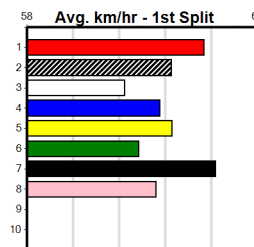

SENNACHIE AT STUD

Distance: 400m, Race Type: Mixed 6/7, Total Prizemoney: $2,925
1st: $1,950, 2nd: $600, 3rd: $300, 4th: $75

OFFENSIVE LADY (2) burst onto the scene with two smart wins and looks suited to a race of this nature. HIGH END CASH (1) is a model of consistency and he should settle top 2 early. LITTLE MEG (3) is a promising type armed with early burn.

Watchdog Tips: 2 1 3 7 Bet: Win 2

HIGH END CASH [6] Super consistent, should settle top 2, big danger. $3.40
BD Dog May-22 Sire: AUSSIE INFRARED Dam: QUICK PAWS
Owner(s): DODGE N BOOKS (SYN), J Booker, R Aurisch, K Morrison
Trainer: Kellie Morrison (Kilmany)

OFFENSIVE LADY [6] First two wins were impressive, suited, go close. $3.40
BK Bitch Jun-22 Sire: FERNANDO BALE Dam: PALACE LADY
Owner(s): H Taylor
Trainer: Rosalie Kerr (Caldermeade)

LITTLE MEG [7] Solid all the way win on debut, major player. $6.00
BD Bitch May-22 Sire: MY REDEEMER Dam: PLEACH
Owner(s): B Stockdale
Trainer: Billy Stockdale (Fulham)

FIRST MATE [6] Capable of running a cheeky race at odds. $12.00
BK Dog Oct-21 Sire: OUT OF RANGE Dam: TAYLOR'S CHIP
Owner(s): S Porteus
Trainer: William Major (Tanjil South)

PARIS CALLING [6] Better than form, can show early speed, respect $16.00
WF Bitch Oct-21 Sire: OUT OF RANGE Dam: TAYLOR'S CHIP
Owner(s): S Porteus
Trainer: William Major (Tanjil South)