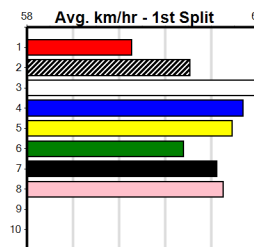

PAUA OF BUDDY AT STUD

Distance: 400m, Race Type: Free For All, Total Prizemoney: $3,360
1st: $2,250, 2nd: $690, 3rd: $345, 4th: $75

WRONG BIAS (3) can hold out some speedy types drawn outside of him and prove hard to catch.
MY NEO (8) is a prolific winner with a class edge advantage. EARLY SECRETS (7) can match early motors with the best of them.

Watchdog Tips: 3 8 7 2 Bet: Win 3

PANAMA PARADE [4] Rises in class and likely to get burnt off. $34.00
Owner(s): A Lie
Sire: SUPERIOR PANAMA Dam: WILL IT RAIN
Trainer: David Kerr (Caldermeade)
Winning Distances: < 300m (0) 300 - 399m (0) 400 - 499m (4) 500 - 599m (0) 600 - 699m (0) > 700m (0)
Box History table and Prize Best Starts table included.

POWER PAWS [4] Much improved sprinter, each way claims. $8.00
Owner(s): DODGE N BOOKS (SYN), J Booker, R Aurisch, K Morrison
Sire: AUSSIE INFRARED Dam: QUICK PAWS
Trainer: Kellie Morrison (Kilmany)
Winning Distances: < 300m (0) 300 - 399m (4) 400 - 499m (2) 500 - 599m (0) 600 - 699m (0) > 700m (0)
Box History table and Prize Best Starts table included.

WRONG BIAS [1] Can burn early, hard to catch. $3.80
Owner(s): A Connell
Sire: FERNANDO BALE Dam: CAPTAIN JACKIE
Trainer: David Kerr (Caldermeade)
Winning Distances: < 300m (0) 300 - 399m (4) 400 - 499m (10) 500 - 599m (0) 600 - 699m (0) > 700m (0)
Box History table and Prize Best Starts table included.

HARD ON ME [4] Fast early, needs to lead, place best. $31.00
Owner(s): DAD AND I (SYN), G Howell, G Beattie
Sire: AUSSIE INFRARED Dam: MISS ELOISE
Trainer: Geoffrey Howell (Pearcedale)
Winning Distances: < 300m (0) 300 - 399m (7) 400 - 499m (8) 500 - 599m (0) 600 - 699m (0) > 700m (0)
Box History table and Prize Best Starts table included.

SPICY PIPER [4] Racing well in weaker company, tested tonight. $26.00
Owner(s): D Kerr
Sire: AUSSIE INFRARED Dam: LADY BANG BANG
Trainer: Belinda Connolly (Caldermeade)
Winning Distances: < 300m (0) 300 - 399m (3) 400 - 499m (12) 500 - 599m (0) 600 - 699m (0) > 700m (0)
Box History table and Prize Best Starts table included.