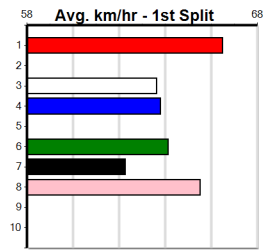

SPORTSBET HT2

Distance: 460m, Race Type: Mixed 6/7 Heat, Total Prizemoney: $2,925
1st: $1,950, 2nd: $600, 3rd: $300, 4th: $75

PLAY THE MINUTES (3) has been impressive in his short career and has the early speed to lead throughout. TEMPER TRAP (8) drops back to a suitable trip and should be on the speed from the outset.

Watchdog Tips: 3 8 4 1 Bet: Win 3

Main race card table with columns: Form Box, Wgt, Dist, Track, Date, Time, BON, Margin, 1st/2nd (Time), PIR, Checked, Comment, W/R, Split 1, S/P, Grade. Includes race details for PAW ERINA (NSW)[7], BEGGIN' [7], PLAY THE MINUTES [6], TELL ME NOW [7], and VACANT BOX.