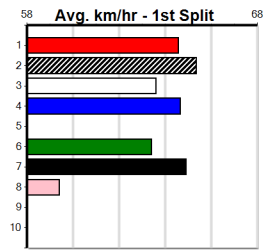

SPORTSBET HT1

Distance: 460m, Race Type: Mixed 6/7 Heat, Total Prizemoney: $2,925
1st: $1,950, 2nd: $600, 3rd: $300, 4th: $75

PAW ZELINI (2) can settle top 2 here and prove hard to hold off. SMOKIN' PADDY (4) can set a cracking speed through the first two sectionals. MAVIS TOLMIE (6) drops in class and can make a mid race move.

Watchdog Tips: 2 4 6 7 Bet: Box Trifecta 2,4,6,7 ($10 for 41.67%)

HERE'S TO LOUIE [6] Prefer drawn wide, may get crowded early, risky $11.00
BK Dog Mar-22 Sire: SHIMA SHINE Dam: SUGAR SPICE
Owner(s): MK JB (SYN), J Biddell, M Kennewell
Trainer: Jacob Biddell (Cranbourne South)
Winning Distances: < 300m (0) 300 - 399m (2) 400 - 499m (0) 500 - 599m (0) 600 - 699m (0) > 700m (0)
Winning Weights: 31.1(1) 31.2(1)
2nd (5) 31.8 350 HVL R2 18-Feb-24 19.81 19.18 0.50L CHAVERO (19.79) M/1 VO 6.64 $8.70 M
1st (5) 31.1 395 TRA R1 23-Feb-24 22.74 22.04 3.00L MR. PRESIDENT (22.94) Q/211 3.83 $4.00 M
6th (1) 31.4 450 TRA R2 28-Feb-24 25.74 24.78 8.00L FIGHT THE FIGHT (25.19) M/333 W 6.62 $5.60 X67
7th (4) 31.9 460 WGL R2 02-Apr-24 26.64 25.54 14.00 WHIPPING IT (25.67) M/777 6.88 $60.80 RWH
1st (8) 31.2 395 TRA R5 17-Apr-24 22.45 22.22 0.50L HIGH END CASH (22.47) Q/331 SW 3.73 $17.70 X67
6th (2) 31.0 450 SHP R5 22-Apr-24 26.03 24.79 9.00L DEMON KYSAIAH (25.40) M/555 6.80 $9.60 RW
2nd (8) 31.0 450 TRA R5 03-May-24 25.34 24.78 4.75L MR. PRESIDENT (25.01) M/222 6.72 $2.30 RW
8th (6) 31.3 395 TRA R7 17-May-24 23.02 21.87 9.00L ROBBIE LEE ROSE (22.41) S/677 3.89 $5.60 X67
Last 3 wins NOT included above
Box History: Bx 1st 2nd 3rd 4th 5th 6th 7th 8th
Prize Best $6050.00 NBT
Starts 12-2-4-1
Trk/Dts 3-0-1-0
APM 4390

PAW ZELINI (NSW)[7] Dog on the rise, solid turn off speed, go close. $3.80
BD Bitch Jul-22 Sire: AUSSIE INFRARED Dam: DYNA PATTY
Owner(s): B Wheeler
Trainer: Mark Delbridge (Balliang)
Winning Distances: < 300m (0) 300 - 399m (0) 400 - 499m (0) 500 - 599m (1) 600 - 699m (0) > 700m (0)
Winning Weights: 28.4(1)
7th (4) 28.5 525 MEP R1 08-May-24 31.14 29.86 11.00 CAPTAIN ALICE (30.37) M/3455 5.21 $2.70 MH
1st (6) 28.4 525 MEP R1 15-May-24 30.54 30.12 4.00L FIRST CRACK (30.81) M/3111 5.19 $2.60 M
Last 3 wins NOT included above
Box History: Bx 1st 2nd 3rd 4th 5th 6th 7th 8th
Prize Best $1900.00 FSH
Starts 2-1-0-0
Trk/Dts 0-0-0-0
APM 1900

AS YOU WERE [7] Handy type but others rate better, tough ask. $18.00
BE Dog Nov-21 Sire: FERNANDO BALE Dam: IMMERSION
Owner(s): SEE THE DREAM (SYN), S Buccilli, B Buccilli
Trainer: Russell Edwards (Langwarrin)
Winning Distances: < 300m (0) 300 - 399m (0) 400 - 499m (0) 500 - 599m (1) 600 - 699m (0) > 700m (0)
Winning Weights: 32.3(1)
4th (1) 32.5 525 MEP R2 17-Apr-24 31.00 29.95 3.75L SWINGING SINGH (30.75) M/2112 5.27 $13.20 M
3rd (1) 32.4 525 MEP R2 24-Apr-24 30.72 29.79 12.00 YAMANU BALE (29.92) M/2223 5.25 $36.00 M
3rd (6) 32.6 460 WGL R2 07-May-24 26.69 26.07 4.00L MAHOGANY (26.41) M/233 6.72 $39.70 M
1st (8) 32.3 500 BEN R3 11-May-24 28.89 28.13 1.00L COUNTY TYRONE (28.95) M/222 6.85 $2.00 M
6th (5) 32.3 500 BEN R7 15-May-24 29.00 28.16 6.00L TWENTY DEEP (28.61) M/766 6.93 $10.70 T3-7
Last 3 wins NOT included above
Box History: Bx 1st 2nd 3rd 4th 5th 6th 7th 8th
Prize Best $1820.00 NBT
Starts 5-1-0-2
Trk/Dts 1-0-0-1
APM 1820