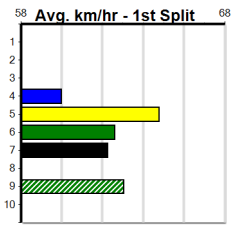

GRV VICBRED MAIDEN SERIES HT1

Distance: 450m, Race Type: Maiden Heat, Total Prizemoney: \$2,535
1st: \$1,680, 2nd: \$520, 3rd: \$260, 4th: \$75

2

7:18PM

(VIC time)

EXTREME AVENGER (1) is closely related to numerous star chasers and she is expected to fire on debut. FLYING PETAL (2) is another royally bred type and she is sure to have plenty of support. WARREGO STORM (8) is a member of a powerful kennel.