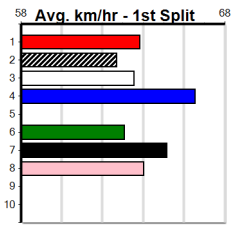

A1 SIGNAGE

Distance: 390m, Race Type: Grade 5, Total Prizemoney: $2,925
1st: $1,950, 2nd: $600, 3rd: $300, 4th: $75

4

7:58PM

(VIC time)

WHAT HOPE (4) showed plenty of promise in her first prep and she is expected to fire after a freshen up. HUGGY WUGGY (8) was impressive last time out and he is drawn to get all the breaks. ZIPPING PHOENIX (2) will push wide but has the talent

Watchdog Tips:

4

8

2

1

Bet:

Win 4