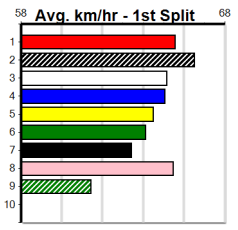

SJC CONCRETING

Distance: 450m, Race Type: Grade 5, Total Prizemoney: $2,925
1st: $1,950, 2nd: $600, 3rd: $300, 4th: $75

7
8:59PM
(VIC time)

NAVY BLUE JAZZ (1) has turned in some brilliant performances at Warrnambool of late and he just needs a little room early on. ESPECIAL PIP (2) led for a long way when placed here and she will give a great sight again. WILD JAZZ (8) may be value

Watchdog Tips: **1** **2** **8** **4** **Bet:** **Win 1**