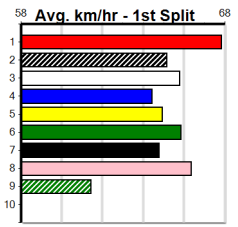

PAUA OF BUDDY AT STUD

Distance: 450m, Race Type: Mixed 4/5, Total Prizemoney: $3,360
1st: $2,250, 2nd: $690, 3rd: $345, 4th: $75

6

8:37PM
(VIC time)

HOUSE OF TURBO (1) has smashed the clock in his past two at Warrnambool and he is drawn to lead throughout again. ORLI BALE (3) is a powerful type and he will get a dream run through mid race. BORACAY STORM (4) has the engine

Watchdog Tips: **1** **3** **4** **8** **Bet:** **Win 1**