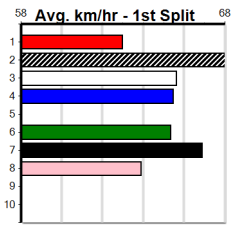

SPORTSBET WE LET THE DOGS OUT

Distance: 390m, Race Type: Grade 5, Total Prizemoney: $2,925
1st: $1,950, 2nd: $600, 3rd: $300, 4th: $75

EL DORA (2) was handily placed at Warrnambool last time and she will find this easier.
INTINCTIVELY (6) is better than his form reads and he can carve out time when in the clear. QUEEN
SHAKA (4) is showing some promise

Watchdog Tips: **2** **6** **4** **7** **Bet:** **Box Trifecta 2,4,6,7 ($10 for 41.67%)**