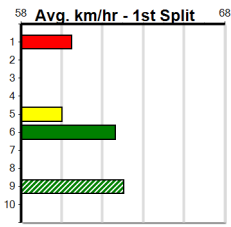

Ballarat

GRV VICBRED MAIDEN SERIES HT2

Distance: 450m, Race Type: Maiden Heat, Total Prizemoney: \$2,535

1st: \$1,680, 2nd: \$520, 3rd: \$260, 4th: \$75

3

7:38PM

(VIC time)

NACHO PROBLEM (6) is the clear best of the raced brigade and his best would see him figure in the finish. Kennel mates PRINCE AVENGER (2), DEADLY AVENGER (3) are both well bred, so watch the betting.