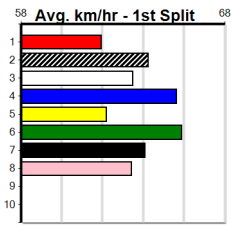

Ballarat

TUDOR ELECTRICAL (1-3 WINS)

Distance: 450m, Race Type: Restricted Win, Total Prizemoney: $2,925
1st: $1,950, 2nd: $600, 3rd: $300, 4th: $75

5

8:18PM
(VIC time)

PAW TIKTA (3) powered to the line in her 22.32 win here and she will appreciate the rise in distance. PAW BRADLEY (5) is showing promise and he will be on the pace throughout. HENRY BALE (8) is suitably drawn out wide.

Watchdog Tips: **3** **5** **8** **2** **Bet:** **Win 3**