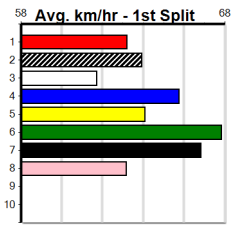

EUREKA CONCRETE

Distance: 390m, Race Type: Mixed 6/7, Total Prizemoney: $2,925
1st: $1,950, 2nd: $600, 3rd: $300, 4th: $75

9

9:38PM

(VIC time)

RUXTON SPICE (6) has sizzled early in three of her four runs to date and she should turn with a big break. JECHARIS BALE (8) was a top 22.24 winner here three runs back and he will be charging late. BLACKPOOL TRIP (2) is showing promise

Watchdog Tips:

6

8

2

3

Bet:

Win 6