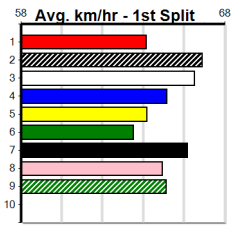

SOUTHERN SHEETMETAL

Distance: 545m, Race Type: Mixed 4/5, Total Prizemoney: $3,875
1st: $2,600, 2nd: $800, 3rd: $400, 4th: $75

AWESOME AVENGER (8) is armed with an explosive turn of foot and he may be suited to this distance range. WHITE BREW (1) is racing with confidence and he is drawn to be on the pace throughout. ZINZAN CHOPPER (3) can charge to the line.

Watchdog Tips: **8** **1** **3** **7** **Bet:** **Box Trifecta 1,3,7,8 ($10 for 41.67%)**