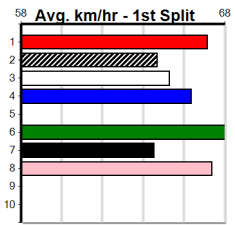

SWEET NETTY'S CATERING

Distance: 390m, Race Type: Mixed 4/5, Total Prizemoney: $3,360
1st: $2,250, 2nd: $690, 3rd: $345, 4th: $75

11

10:22PM
(VIC time)

SHARE MY ORBIT (1) led for a long way when resuming and he should hit the line a lot better this time around. ERUDITE BALE (2) is airborne at present and she can follow the red through early on. BLACKPOOL DOZER (3) is as honest as they come

Watchdog Tips: **1** **2** **3** **6** **Bet:** **Win 1**