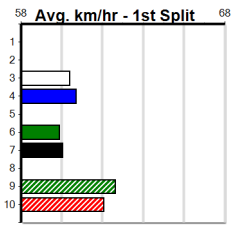

Ballarat

SPORTSBET SAME RACE MULTI

Distance: 390m, Race Type: Maiden, Total Prizemoney: $2,535
1st: $1,680, 2nd: $520, 3rd: $260, 4th: $75

1
6:54PM
(VIC time)

PAW VINCE (6) caught the eye here last time out and he just needs a little room early on. LETHAL AVENGER (3) has been far from disgraced in his two runs to date and he just needs to time the start. PAW HUNTER (1) has the good draw.

Watchdog Tips:

6 **3** **1** **4**

Bet:

Win 6

Form	Box	Weight	Dist	Track	Date	Time	BON	Margin	1st/2nd (Time)	PIR	Checked	Comment	W/R	Split 1	S/P	Grade
1												<i>Far from disgraced on debut, threat if steps</i>				
RBD	D				Jul-22		FERNANDO BALE		DYNA KELLY							
Trainer: Robert Camilleri (Lara) $4.00																
2nd (6) 31.9 395 TRA R2 17-May-24 22.85 21.87 2.25LSNOWFEST (22.70) M/233 . . . . 3.79 $4.00 M																
Owner(s): B Wheeler																
<table border="1"> <thead> <tr><th colspan="8">Winning Boxes</th></tr> <tr><th>1</th><th>2</th><th>3</th><th>4</th><th>5</th><th>6</th><th>7</th><th>8</th></tr> </thead> <tbody> <tr><td>Prize</td><td></td><td></td><td></td><td></td><td>$520.00</td><td></td><td></td></tr> <tr><td>Best</td><td></td><td></td><td></td><td></td><td>FSH</td><td></td><td></td></tr> <tr><td>Starts</td><td></td><td></td><td></td><td></td><td>1-0-1-0</td><td></td><td></td></tr> <tr><td>Trk/Dst</td><td></td><td></td><td></td><td></td><td>0-0-0-0</td><td></td><td></td></tr> <tr><td>APM</td><td></td><td></td><td></td><td></td><td>$520</td><td></td><td></td></tr> </tbody> </table>																
2												<i>Well bred, in capable hands, watch betting</i>				
DKBD	D				Dec-21		HARD STYLE RICO		AYIA SOPHIA							
Trainer: Jeff Gorgioski (Stanhope) $6.50																
Owner(s): C Gorgioski																
<table border="1"> <thead> <tr><th colspan="8">Winning Boxes</th></tr> <tr><th>1</th><th>2</th><th>3</th><th>4</th><th>5</th><th>6</th><th>7</th><th>8</th></tr> </thead> <tbody> <tr><td>Prize</td><td></td><td></td><td></td><td></td><td>$0</td><td></td><td></td></tr> <tr><td>Best</td><td></td><td></td><td></td><td></td><td>FSH</td><td></td><td></td></tr> <tr><td>Starts</td><td></td><td></td><td></td><td></td><td>0-0-0-0</td><td></td><td></td></tr> <tr><td>Trk/Dst</td><td></td><td></td><td></td><td></td><td>0-0-0-0</td><td></td><td></td></tr> <tr><td>APM</td><td></td><td></td><td></td><td></td><td>$0</td><td></td><td></td></tr> </tbody> </table>																
3												<i>Two runs have been solid, danger if steps</i>				
BKW	D				Sep-22		TOMMY SHELBY		AVENGER LASS							
Trainer: George Borg (Maryborough) $4.20																
Owner(s): R Oppenhuus																
<table border="1"> <thead> <tr><th colspan="8">Winning Boxes</th></tr> <tr><th>1</th><th>2</th><th>3</th><th>4</th><th>5</th><th>6</th><th>7</th><th>8</th></tr> </thead> <tbody> <tr><td>Prize</td><td></td><td></td><td></td><td></td><td>$75.00</td><td></td><td></td></tr> <tr><td>Best</td><td></td><td></td><td></td><td></td><td>NBT</td><td></td><td></td></tr> <tr><td>Starts</td><td></td><td></td><td></td><td></td><td>2-0-0-0</td><td></td><td></td></tr> <tr><td>Trk/Dst</td><td></td><td></td><td></td><td></td><td>1-0-0-0</td><td></td><td></td></tr> <tr><td>APM</td><td></td><td></td><td></td><td></td><td>$75</td><td></td><td></td></tr> </tbody> </table>																
4												<i>Well supported on debut, had no luck, keep safe</i>				
BK	B				Apr-22		PAT C SABBATH		LA BELLA RIOT							
Trainer: Colin Bermingham (Mount Mercer) $8.00																
Owner(s): S Camden-bermingham																
<table border="1"> <thead> <tr><th colspan="8">Winning Boxes</th></tr> <tr><th>1</th><th>2</th><th>3</th><th>4</th><th>5</th><th>6</th><th>7</th><th>8</th></tr> </thead> <tbody> <tr><td>Prize</td><td></td><td></td><td></td><td></td><td>$0.00</td><td></td><td></td></tr> <tr><td>Best</td><td></td><td></td><td></td><td></td><td>FSH</td><td></td><td></td></tr> <tr><td>Starts</td><td></td><td></td><td></td><td></td><td>1-0-0-0</td><td></td><td></td></tr> <tr><td>Trk/Dst</td><td></td><td></td><td></td><td></td><td>0-0-0-0</td><td></td><td></td></tr> <tr><td>APM</td><td></td><td></td><td></td><td></td><td>$0</td><td></td><td></td></tr> </tbody> </table>																
5												<i>Steady trial run here recently, prefer to watch</i>				
BK	D				Oct-21		ASTON DEE BEE		IT'S A BIRD							
Trainer: Nikkole Stanton (Clunes) $21.00																
Owner(s): C Stanton																
<table border="1"> <thead> <tr><th colspan="8">Winning Boxes</th></tr> <tr><th>1</th><th>2</th><th>3</th><th>4</th><th>5</th><th>6</th><th>7</th><th>8</th></tr> </thead> <tbody> <tr><td>Prize</td><td></td><td></td><td></td><td></td><td>$0.00</td><td></td><td></td></tr> <tr><td>Best</td><td></td><td></td><td></td><td></td><td>FSH</td><td></td><td></td></tr> <tr><td>Starts</td><td></td><td></td><td></td><td></td><td>0-0-0-0</td><td></td><td></td></tr> <tr><td>Trk/Dst</td><td></td><td></td><td></td><td></td><td>0-0-0-0</td><td></td><td></td></tr> <tr><td>APM</td><td></td><td></td><td></td><td></td><td>$0</td><td></td><td></td></tr> </tbody> </table>																
6												<i>Eye catching run last time out, hard to hold out</i>