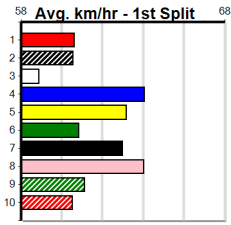

SPORTSBET MAKE IT A MULTI

Distance: 390m, Race Type: Tier 3 - Maiden, Total Prizemoney: $1,530
1st: $1,000, 2nd: $320, 3rd: $160, 4th: $50

1
10:20AM
(VIC time)

HEART OF DARTS (8) has shown good early speed so far and after smart placings in 2 of her last 4 starts she looks set for a maiden victory in this. HARBOUR LIGHTS (4) was well placed here 2 starts back prior to a spell and could be the danger.

Watchdog Tips: **8** **4** **5** **3** **Bet:** **Trifecta 4,8/4,5,8/1,3,4,5,8 ($10 - 83.33%)**