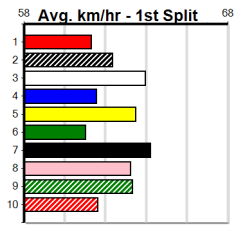

SPORTSBET GO THE BLUE DOG

Distance: 390m, Race Type: Grade 5 T3, Total Prizemoney: \$1,530
 1st: \$1,000, 2nd: \$320, 3rd: \$160, 4th: \$50

12
1:57PM
 (VIC time)

MINI MINION (5) has the early speed to be in the leading division from her awkward draw and she could be a little bit too classy in the run home. TESSA ORCHID (2) produced some smart placings in January and will be better for the run last start.