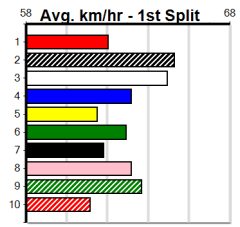

SHEPPARTON WORKWEAR & SAFETY

8

12:41PM

(VIC time)

Distance: 450m, Race Type: Grade 5 T3, Total Prizemoney: \$1,530
1st: \$1,000, 2nd: \$320, 3rd: \$160, 4th: \$50

LUCKY ONE (3) recorded some smart placings prior to his last two starts and he could be the one to beat with an ounce of luck early. DESTINI REBEL (8) has been racing well enough for a race of this nature in recent times and can challenge here.