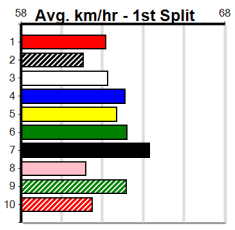

MMS ACCESS

Distance: 450m, Race Type: Tier 3 - Grade 7, Total Prizemoney: $1,530
1st: $1,000, 2nd: $320, 3rd: $160, 4th: $50

Watchdog Tips: 5 7 1 2 Bet: Box Trifecta 1,2,5,7 ($10 for 41.67%)

1 BREE CABANG [7] Gun draw, good all the way win 4 back, chance. STARS AND LIGHTS $4.60. Includes horse details, race history, and winning boxes.

2 YOLONDA [7] Placed in 7 of her 8 starts to date, can threaten. SUBCONSCIOUS $5.50. Includes horse details, race history, and winning boxes.

3 I'M CHEEKY [7] Showed speed in steady last start win, keep safe. ROTHWELL GAL $10.00. Includes horse details, race history, and winning boxes.

4 HIGH COTTON [7] Biks Handy placings in 2 of his last 3, place hopes. ELSA ROSE $8.50. Includes horse details, race history, and winning boxes.

5 SHE'S TROPIC [7] Can explode mid race, go close with any luck. SCOTTISH PRIDE $7.00. Includes horse details, race history, and winning boxes.

6 BOLD DAZZLER [7] May get shuffled back early here, needs to step. KATEY PENNY $12.00. Includes horse details, race history, and winning boxes.

7 RESCHEDULE [7] Good placings in 2 of his last 3, major player. LORENZA $3.20. Includes horse details, race history, and winning boxes.

8 ANOTHER FIFTY [7] Resuming, may get burnt off early here, unlikely. BOUND TWO AFFAIR $10.00. Includes horse details, race history, and winning boxes.

9 WARDAN JILUNGIN [7] Res. Not racing well enough since maiden win, tested. TIBIALIS $26.00. Includes horse details, race history, and winning boxes.

10 MISSIN' THE BUG [7] Res. Injured last 2 starts, may need the run. MISS CITY GIRL $15.00. Includes horse details, race history, and winning boxes.