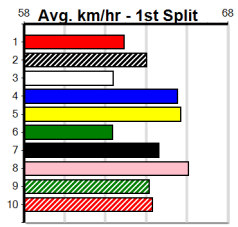

BYERS ELECTRICAL

Distance: 390m, Race Type: Grade 5 T3, Total Prizemoney: $1,530
1st: $1,000, 2nd: $320, 3rd: $160, 4th: $50

Watchdog Tips:

4

3

1

2

Bet:

Win 4

1 CHERRY RED [5] Gun draw, handy last start placing, chance here.

Table for race 1: CHERRY RED [5]. Includes fields for Form, Box, Weight, Dist, Track, Date, Time, BON, Margin, 1st/2nd (Time), PIR, Checked, Comment, W/R, Split 1, S/P, Grade. Lists horses like LASTON SINATRA, KINGSVILLE COMET, LUCKY TARRA, LMR. BLUE with their respective stats and odds.

Winning Boxes table for race 1 showing prize breakdown by box (1-8) and total prize money of $6,535.00.

2 DREAMING STAR [5] Can race in a forward position in this, threat.

Table for race 2: DREAMING STAR [5]. Lists horses like CARAJILLO, CRACKERJACK BERN, BURRA BRICE, FEATHERS with their stats and odds.

Winning Boxes table for race 2 showing prize breakdown by box (1-8) and total prize money of $7,150.00.

3 THUNDER PIE [5] Smart placings here in her last 2 starts, danger.

Table for race 3: THUNDER PIE [5]. Lists horses like GLOBAL HERO, LINTER BLACK FIRE, RIOT AS ONE, SUGAR BOWL ROSE with their stats and odds.

Winning Boxes table for race 3 showing prize breakdown by box (1-8) and total prize money of $6,049.38.

4 TASMAN HOPE (TAS)[5] Can set the tempo from box rise, hard to catch.

Table for race 4: TASMAN HOPE (TAS)[5]. Lists horses like LMY GIRL TORI, LMMERSIVE, GLOBAL HERO, LLEKTRA APRIL with their stats and odds.

Winning Boxes table for race 4 showing prize breakdown by box (1-8) and total prize money of $14,495.00.

5 TONIC'S GIRL [5] Resuming from a long layoff, may need the run.

Table for race 5: TONIC'S GIRL [5]. Lists horses like CHALLIS CANDY, REVERSE SWEEP, RUSSIAN BERRY, Trial Cleared with their stats and odds.

Winning Boxes table for race 5 showing prize breakdown by box (1-8) and total prize money of $15,710.00.

6 SHE'S ROSES (NSW)[5] Can show early speed but place looks best.

Table for race 6: SHE'S ROSES (NSW)[5]. Lists horses like JAY LOPEZ, JESSICA PEARSON, REDGUM FLYER, LONG WAY HOME with their stats and odds.

Winning Boxes table for race 6 showing prize breakdown by box (1-8) and total prize money of $7,085.00.

7 DESTINI SPITFIRE (SA)[5] Much better than form may appear, must respect.

Table for race 7: DESTINI SPITFIRE (SA)[5]. Lists horses like SOLEUS, FOUND A SPOT, GLOBAL HERO, KINGSVILLE COMET with their stats and odds.

Winning Boxes table for race 7 showing prize breakdown by box (1-8) and total prize money of $22,562.50.

8 REDSHIFT TANGO (NSW)[5] Well drawn, far from disgraced of late, keep safe.

Table for race 8: REDSHIFT TANGO (NSW)[5]. Lists horses like LASPERITAS, PLUTOCRACY, FIRING CHIEF, LROXY CRUMPET with their stats and odds.

Winning Boxes table for race 8 showing prize breakdown by box (1-8) and total prize money of $17,270.00.

9 MRS. ESHAY [5] Res. Much better than her last 2, cannot dismiss.

Table for race 9: MRS. ESHAY [5] Res. Lists horses like TOMIDA, MISTY AMY, JAG FERNANDO, TINKER DOT with their stats and odds.

Winning Boxes table for race 9 showing prize breakdown by box (1-8) and total prize money of $7,035.00.