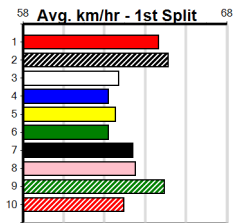

RICH RIVER GOLF CLUB

Distance: 390m, Race Type: Grade 5 T3, Total Prizemoney: $1,530
1st: $1,000, 2nd: $320, 3rd: $160, 4th: $50

11

1:37PM

(VIC time)

TINKER DAN (8) is well drawn out wide on the track and may be the one to beat after some tough races in his last few starts. IMPASSIONED (3) can show good early speed in her races and has the talent to be right in the finish after her freshen up.

Watchdog Tips:

8

3

6

7

Bet:

Win 8