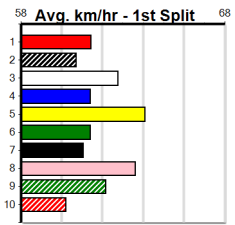

OUTLAWED (7) powered to the line in his debut 2 starts back and he could be hard to hold out with an ounce of luck in running. RAGING ELSA (3) has been racing well of late but just seems to meet 1 or 2 better each time and she can challenge again.

Watchdog Tips:

7

3

8

5

Bet:

Win 7