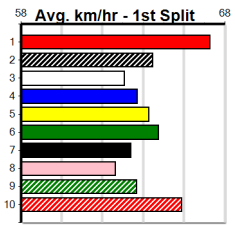

Winning Boxes							
1	2	3	4	5	6	7	8

DOWNLOAD THE WATCHDOG APP

Distance: 390m, Race Type: Grade 5 T3, Total Prizemoney: \$1,530
1st: \$1,000, 2nd: \$320, 3rd: \$160, 4th: \$50

10

1:15PM

(VIC time)

MR. FREDDIE LEE (2) has recorded solid wins in 2 of his last 4 starts and he looks like the one to beat from his good draw here. OUR DREAMER (1) is drawn to race on the speed from the outset in this and he should be right in the finish again.