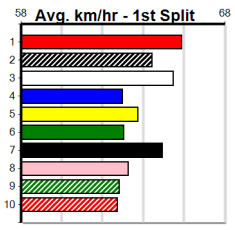

HARD STYLE RICO @ STUD

Distance: 450m, Race Type: Grade 5 T3, Total Prizemoney: $1,530
1st: $1,000, 2nd: $320, 3rd: $160, 4th: $50

Watchdog Tips:

6 7 2 4

Bet:

Trifecta 6/2,4,7/2,3,4,5,7 ($10 - 83.33%)

1 ARGYLE AXLE [5] Been well beaten in recent times, needs it easier.

Table for race 1: ARGYLE AXLE [5] vs GOLDEN SHIRAZ. Includes trainer info, race details, and winning boxes.

2 TRUVY BALE (NSW)[5] Much better than his last few starts, big chance.

Table for race 2: TRUVY BALE (NSW)[5] vs DAITHY ALLEN. Includes trainer info, race details, and winning boxes.

3 TWILIGHT SOFIA [5] Can show early speed but place looks best.

Table for race 3: TWILIGHT SOFIA [5] vs SUBCONSCIOUS. Includes trainer info, race details, and winning boxes.

4 DETRIOT [5] Handy win here 3 starts back, can threaten.

Table for race 4: DETRIOT [5] vs FLOWING. Includes trainer info, race details, and winning boxes.

5 STELLA ROSE [5] Steady placing here 2 starts back, place hopes

Table for race 5: STELLA ROSE [5] vs WHITE AMBUSH. Includes trainer info, race details, and winning boxes.

6 HOLLYWOOD FRANKY [5] Racing well, good win 3 starts back, one to beat.

Table for race 6: HOLLYWOOD FRANKY [5] vs PHILADELPHIA PIP. Includes trainer info, race details, and winning boxes.

7 FOUR BARRELS (WA)[5] Handy placing here 2 starts back, danger if steps.

Table for race 7: FOUR BARRELS (WA)[5] vs TE AMO. Includes trainer info, race details, and winning boxes.

8 KEEPSAKE (NSW)[5] Easier here than her last few starts, must respect

Table for race 8: KEEPSAKE (NSW)[5] vs YOU GOTTA KNOW. Includes trainer info, race details, and winning boxes.

9 JUNKYARD PRINCE [5] Res. Likely to be out the back early here, tough ask.

Table for race 9: JUNKYARD PRINCE [5] Res. vs PRISCILLA WANG. Includes trainer info, race details, and winning boxes.

10 GLOBAL HERO [5] Res. Has talent but may get burnt off early, tested.

Table for race 10: GLOBAL HERO [5] Res. vs GO GO ZARBO. Includes trainer info, race details, and winning boxes.