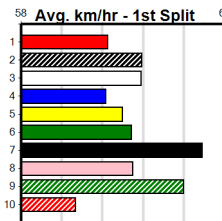

SHEPPARTON NEWS (2-3 WINS)

Distance: 450m, Race Type: Tier 3 - Restricted Win, Total Prizemoney: \$1,530
1st: \$1,000, 2nd: \$320, 3rd: \$160, 4th: \$50

7

12:19PM

(VIC time)

SNOW ROYALE (3) showed speed in her good wins in 2 of her last 3 starts and she may be the one to beat again in this. TREND SETTER (4) may rely on some luck in her races but she has enough talent to challenge should she get some in this.