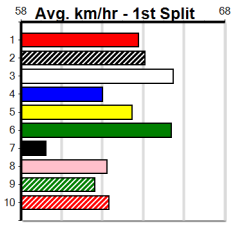

FREE ENTRY @ THE DOGS

Distance: 390m, Race Type: Tier 3 - Grade 7, Total Prizemoney: \$1,530
1st: \$1,000, 2nd: \$320, 3rd: \$160, 4th: \$50

9

12:57PM

(VIC time)

MIDNIGHT JOSIE (5) has recorded smart placings in 2 of her last 4 starts and she may only need an ounce of luck from her awkward draw. ZIPPING LIZZO (2) can race on the speed from the outset and looks set to be prominent throughout here.