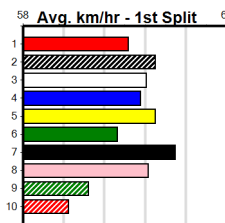

Shepparton

ELITE COLLARS & LEADS

Distance: 390m, Race Type: Tier 3 - Grade 6, Total Prizemoney: \$1,530

1st: \$1,000, 2nd: \$320, 3rd: \$160, 4th: \$50

3

10:59AM

(VIC time)

ARE YOU NERVOUS (2) was a solid all the way winner here 4 starts back and he may only need to step on terms to salute here after his freshen up. URANA WHIRLWIND (7) can explode soon after box rise and looks set to be prominent throughout.