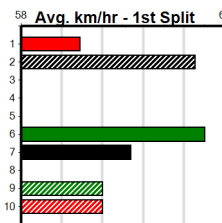

Distance: 390m, Race Type: Maiden, Total Prizemoney: $2,535
1st: $1,680, 2nd: $520, 3rd: $260, 4th: $75

1
5:09PM
(VIC time)

Watchdog Tips:

0 0 0 0

Bet:

Form	Box	Weight	Dist	Track	Date	Time	BON	Margin	1st/2nd (Time)	PIR	Checked	Comment	W/R	Split 1	S/P	Grade
1																
CUTTY FLAM [M]																
BK	D				Apr-22											
FERAL FRANKY RIFTED SPIRIT																
Trainer: Colin Brennan (Napoleons)																
4th	(3)	32.0	390	WBL	R1	16-May-24	23.03	21.89	13.00	LBIG SOLOMONA (22.18)				9.23	$9.10	M
Owner(s): C Brennan																
<table border="1"> <thead> <tr> <th colspan="8">Winning Boxes</th> </tr> <tr> <th>1</th><th>2</th><th>3</th><th>4</th><th>5</th><th>6</th><th>7</th><th>8</th> </tr> </thead> <tbody> <tr> <td>Prize</td><td></td><td></td><td></td><td></td><td></td><td></td><td></td> </tr> <tr> <td>Best</td><td></td><td></td><td></td><td></td><td></td><td></td><td></td> </tr> <tr> <td>Starts</td><td></td><td></td><td></td><td></td><td></td><td></td><td></td> </tr> <tr> <td>Trk/Dst</td><td></td><td></td><td></td><td></td><td></td><td></td><td></td> </tr> <tr> <td>APM</td><td></td><td></td><td></td><td></td><td></td><td></td><td></td> </tr> </tbody> </table>																
2																
TECTONIC [M]																
BK	B				Apr-22											
FERAL FRANKY RIFTED SPIRIT																
Trainer: Colin Brennan (Napoleons)																
3rd	(5)	26.3	390	WBL	R2	16-May-24	22.60	21.89	2.75	LINGA JOHNNY (22.42)				8.78	$19.00	M
Owner(s): C Brennan																
<table border="1"> <thead> <tr> <th colspan="8">Winning Boxes</th> </tr> <tr> <th>1</th><th>2</th><th>3</th><th>4</th><th>5</th><th>6</th><th>7</th><th>8</th> </tr> </thead> <tbody> <tr> <td>Prize</td><td></td><td></td><td></td><td></td><td></td><td></td><td></td> </tr> <tr> <td>Best</td><td></td><td></td><td></td><td></td><td></td><td></td><td></td> </tr> <tr> <td>Starts</td><td></td><td></td><td></td><td></td><td></td><td></td><td></td> </tr> <tr> <td>Trk/Dst</td><td></td><td></td><td></td><td></td><td></td><td></td><td></td> </tr> <tr> <td>APM</td><td></td><td></td><td></td><td></td><td></td><td></td><td></td> </tr> </tbody> </table>																
3																
PAW GLORY (NSW)[M]																
RF	D				Jul-22											
FERNANDO BALE DYNA KELLY																
Trainer: Deborah Coleman (Lara)																
4th	(7)	30.6	350	TRA	R1	15-May-24	20.27	19.69	2.75	LGIN CHASER (20.09)				6.89	$17.20	M
Owner(s): B Wheeler																
<table border="1"> <thead> <tr> <th colspan="8">Winning Boxes</th> </tr> <tr> <th>1</th><th>2</th><th>3</th><th>4</th><th>5</th><th>6</th><th>7</th><th>8</th> </tr> </thead> <tbody> <tr> <td>Prize</td><td></td><td></td><td></td><td></td><td></td><td></td><td></td> </tr> <tr> <td>Best</td><td></td><td></td><td></td><td></td><td></td><td></td><td></td> </tr> <tr> <td>Starts</td><td></td><td></td><td></td><td></td><td></td><td></td><td></td> </tr> <tr> <td>Trk/Dst</td><td></td><td></td><td></td><td></td><td></td><td></td><td></td> </tr> <tr> <td>APM</td><td></td><td></td><td></td><td></td><td></td><td></td><td></td> </tr> </tbody> </table>																
4																
SULTAN OF SWOON [M]																
BK	D				Jun-22											
SUPERIOR PANAMA SASSY IZZY																
Trainer: Deb Carr (Mininera)																
Owner(s): Long Way To The Top (SYN), D Carr, E Christian																
<table border="1"> <thead> <tr> <th colspan="8">Winning Boxes</th> </tr> <tr> <th>1</th><th>2</th><th>3</th><th>4</th><th>5</th><th>6</th><th>7</th><th>8</th> </tr> </thead> <tbody> <tr> <td>Prize</td><td></td><td></td><td></td><td></td><td></td><td></td><td></td> </tr> <tr> <td>Best</td><td></td><td></td><td></td><td></td><td></td><td></td><td></td> </tr> <tr> <td>Starts</td><td></td><td></td><td></td><td></td><td></td><td></td><td></td> </tr> <tr> <td>Trk/Dst</td><td></td><td></td><td></td><td></td><td></td><td></td><td></td> </tr> <tr> <td>APM</td><td></td><td></td><td></td><td></td><td></td><td></td><td></td> </tr> </tbody> </table>																
5																
PAW LOUIS (NSW)[M]																
BK	D				Jul-22											
JS FLAMIN ACE DYNA ADRIA																
Trainer: Robert Camilleri (Lara)																
3rd	(3)	28.6	395	TRA	R2	15-May-24	22.65	22.19	2.50	LBEGGIN' (22.49)				4.12	$8.50	M
Owner(s): B Wheeler