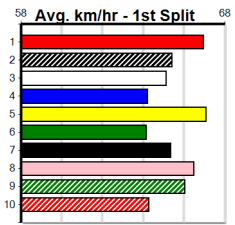

10 * NO RESERVE *****

Trainer:
 Owner(s):

WARRNAMBOOL FENCING SPECIALISTS

Distance: 390m, Race Type: Grade 5, Total Prizemoney: \$2,925
1st: \$1,950, 2nd: \$600, 3rd: \$300, 4th: \$75

9

7:37PM

(VIC time)

KEY TO SUCCESS (1) has been placed in nine of 19 here and she gets her chance to break through. TADEN BALE (3) had little luck when resuming and he can make amends this time around. CHESTER DEEDS (8) will get plenty of room early on