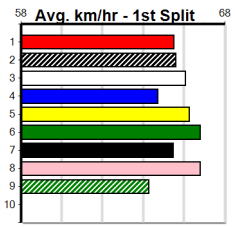

WANNON PARK BINGO WEDNESDAY'S

Distance: 450m, Race Type: Mixed 4/5, Total Prizemoney: $3,360
1st: $2,250, 2nd: $690, 3rd: $345, 4th: $75

8

7:13PM

(VIC time)

CREATOR (6) is ideally drawn out wide and he will be carving out time on the arm. MEPUNGA ROBYN (8) was far from disgraced when resuming from a spell and she will be much better for the run. MORAIINE ARNIE (3) can run a cheeky race

Watchdog Tips:

6

8

3

2

Bet:

Win 6

Form Box Weight Dist Track Date Time BON Margin 1st/2nd (Time) PIR Checked Comment W/R Split 1 S/P Grade

1 STAR'S HOPE [4] *Far from disgraced last time, place again*

BK B Jan-21 BERNARDO STAR DESIRE **$10.00**

Trainer: Kevin Quinn (Cundare North)

1st (2)	26.8	450	WBL	R5	28-Mar-24	25.62	25.25	2.25	L TINKER PETE (25.78)	M/442	. . .	6.71	$7.00	5	<table border="1"> <tr><td colspan="8">Winning Boxes</td></tr> <tr><td>1</td><td>2</td><td>3</td><td>4</td><td>5</td><td>6</td><td>7</td><td>8</td></tr> <tr><td>1</td><td>1</td><td>2</td><td>3</td><td></td><td>1</td><td>1</td><td></td></tr> <tr><td>Prize</td><td colspan="7">$18,465.00</td></tr> <tr><td>Best</td><td colspan="7">25.62</td></tr> <tr><td>Starts</td><td colspan="7">49-9-7-5</td></tr> <tr><td>Trk/Dst</td><td colspan="7">6-2-1-1</td></tr> <tr><td>APM</td><td colspan="7">$4607</td></tr> </table>
3rd (2)	26.7	450	BAL	R5	03-Apr-24	25.52	25.18	1.5	L BRUCE'S SHOUT (25.43)	M/444	. . . W	6.67	$6.90	5	
6th (1)	27.1	450	BAL	R7	07-Apr-24	25.74	24.91	8.50	L CANYA CHARISMA (25.15)	M/567	. . .	6.67	$8.00	5	
2nd (1)	26.3	500	BEN	R8	28-Apr-24	28.26	27.81	6.50	L JETSTREAM ICON (27.81)	M/222	. . .	6.61	$6.70	X45	
Owner(s): K Quinn															

2 BOROUGH BANKER (NSW)[4] *Powerful type, major player with a clear run*

BK D May-22 BARCIA BALE MRS. MOUSE **$6.50**

Trainer: Mark Johnson (Ross Creek)

1st (6)	34.3	450	WBL	R7	11-Apr-24	25.52	25.08	0.75	L ASTON AURELIA (25.56)	S/644	. . .	6.87	$5.90	5	<table border="1"> <tr><td colspan="8">Winning Boxes</td></tr> <tr><td>1</td><td>2</td><td>3</td><td>4</td><td>5</td><td>6</td><td>7</td><td>8</td></tr> <tr><td>1</td><td>1</td><td></td><td></td><td>1</td><td>1</td><td></td><td>1</td></tr> <tr><td>Prize</td><td colspan="7">$9,580.00</td></tr> <tr><td>Best</td><td colspan="7">25.52</td></tr> <tr><td>Starts</td><td colspan="7">15-5-1-1</td></tr> <tr><td>Trk/Dst</td><td colspan="7">6-2-1-0</td></tr> <tr><td>APM</td><td colspan="7">$6037</td></tr> </table>
3rd (4)	34.9	450	BAL	R6	17-Apr-24	25.83	25.13	3.75	L BOURKE (25.58)	S/554	. . .	6.75	$18.90	5H	
5th (8)	34.7	525	MEA	R4	27-Apr-24	30.52	29.69	2.50	L CORNHILL PRINCE (30.36)	S/4565	. . .	5.17	$19.60	5F	
6th (8)	35.1	450	WBL	R8	01-May-24	25.48	24.99	3.5	L QUINLAN BALE (25.23)	M/777	. . .	6.70	$40.60	S	
Owner(s): Adsa's helpers (SYN), B Blood, C Mcinerney, R Salter															

3 MORAIINE ARNIE [5] *Can show early speed at times, may be value*

WRBD D Jul-21 FULLY LOADED MORAIINE ROSIE **$8.00**

Trainer: Mark Keane (Koroit)

5th (3)	37.0	450	WBL	R7	01-May-24	25.47	24.99	2.50	L DEPARTED (25.30)	M/666	. . .	6.74	$22.00	X45	<table border="1"> <tr><td colspan="8">Winning Boxes</td></tr> <tr><td>1</td><td>2</td><td>3</td><td>4</td><td>5</td><td>6</td><td>7</td><td>8</td></tr> <tr><td>2</td><td>1</td><td>1</td><td>2</td><td>2</td><td></td><td></td><td></td></tr> <tr><td>Prize</td><td colspan="7">$21,615.00</td></tr> <tr><td>Best</td><td colspan="7">NBT</td></tr> <tr><td>Starts</td><td colspan="7">59-8-7-12</td></tr> <tr><td>Trk/Dst</td><td colspan="7">12-0-1-2</td></tr> <tr><td>APM</td><td colspan="7">$8131</td></tr> </table>
2nd (8)	37.3	450	WBL	R8	09-May-24	25.46	25.27	0.50	L NAVY BLUE BUZZ (25.44)	Q/111	. . .	6.59	$30.90	X45	
3rd (8)	36.9	410	HOR	R11	14-May-24	23.19	23.14	0.75	L GRAND TOURER (23.14)	M/43	. . .	10.48	$9.90	X45	
7th (7)	36.8	450	WBL	R8	16-May-24	25.87	25.47	6.00	L WEBLEC WOLF (25.47)	M/777	. . .	6.96	$4.40	5H	
Owner(s): M Keane															

4 NUMEROUS [5] *Great win at Traralgon, this is harder, next time*

RF D May-22 ASTON DEE BEE APPOINTED **$16.00**

Trainer: Douglas Hammerstein (Ararat)

8th (4)	33.5	375	BHL	R10	21-Apr-24	23.12	21.47	16.00	L WHO KNOWS REG (22.05)		. . .		$4.40	NG	<table border="1"> <tr><td colspan="8">Winning Boxes</td></tr> <tr><td>1</td><td>2</td><td>3</td><td>4</td><td>5</td><td>6</td><td>7</td><td>8</td></tr> <tr><td>2</td><td>3</td><td></td><td></td><td>1</td><td>1</td><td></td><td>1</td></tr> <tr><td>Prize</td><td colspan="7">$12,920.00</td></tr> <tr><td>Best</td><td colspan="7">NBT</td></tr> <tr><td>Starts</td><td colspan="7">25-8-2-2</td></tr> <tr><td>Trk/Dst</td><td colspan="7">1-0-0-0</td></tr> <tr><td>APM</td><td colspan="7">$9049</td></tr> </table>
4th (3)	32.8	410	HOR	R5	07-May-24	23.72	23.12	8.00	L WHERE'S WALTER (23.17)	M/45	. . .	10.85	$5.80	X45	
1st (8)	33.1	395	TRA	R6	15-May-24	22.19	22.19	0.50	L GREMLIN (22.21)	S/542	. . . SW	3.81	$9.70	X45	
7th (6)	33.2	400	WGL	R11	21-May-24	23.31	22.56	6.50	L MINOLI MAGIC (22.86)	S/67	. . .	8.60	$3.60	5	
Owner(s): D Hammerstein