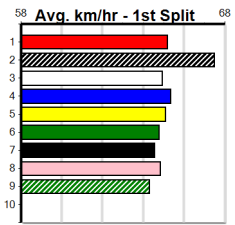

5

6:17PM

(VIC time)

Watchdog Tips: **0 0 0 0** Bet: .