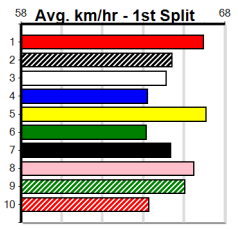

Watchdog Tips: 0 0 0 0 Bet: .