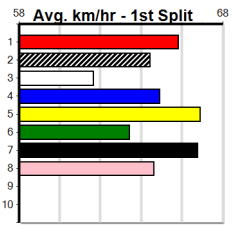

Distance: 390m, Race Type: Mixed 6/7, Total Prizemoney: $2,925
1st: $1,950, 2nd: $600, 3rd: $300, 4th: $75

3

5:39PM

(VIC time)

OUR TITAN (5) is armed with sizzling early speed and he is expected to fire after a fresher up.
BAIJU (4) is better than his past two runs and he too is expected to race well fresh. BIG SOLOMONA (7) continues to improve with each run.

Watchdog Tips: **5** **4** **7** **2** **Bet:** **Win 5**