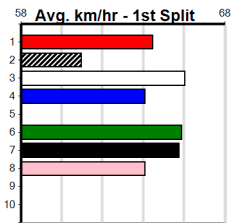

MATKO HIRE DAMSELS DASH

Distance: 390m, Race Type: Grade 5, Total Prizemoney: $2,925
1st: $1,950, 2nd: $600, 3rd: $300, 4th: $75

12

8:25PM

(VIC time)

PINEAPPLE HEAD (2) has been placed in five of her past six and she will find this a tad easier.
SEATS TWO (7) goes well here and she will dial up the pressure in the middle stages. THAT'S RARE (6) can come out running at times.

Watchdog Tips:

2

7

6

1

Bet:

Win 2