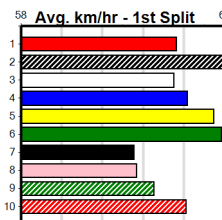

4

5:57PM

(VIC time)

Watchdog Tips: 0 0 0 0 **Bet:** .