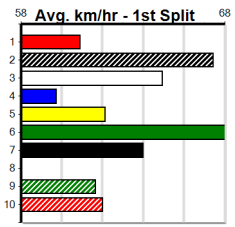

SPORTSBET WE LET THE DOGS OUT

Distance: 390m, Race Type: Maiden, Total Prizemoney: $2,535
1st: $1,680, 2nd: $520, 3rd: $260, 4th: $75

1
5:09PM
(VIC time)

TEMPTER TANTRUM (7) has been placed in two of three to date and she is armed with slick early speed. LEAP OF FAITH (6) led for a long way on debut and she will be better for the run. TECTONIC (2) caught the eye on debut and can threaten

Watchdog Tips: **7** **6** **2** **5** **Bet:** **Win 7**