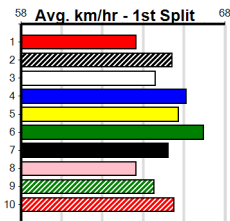

GREYHOUND ADOPTION PROGRAM

10

7:52PM

(VIC time)

Distance: 390m, Race Type: Grade 5, Total Prizemoney: \$2,925
1st: \$1,950, 2nd: \$600, 3rd: \$300, 4th: \$75

UDANI BALE (3) hasn't been headed in his past two and he will prove hard to reel in once again.
MASTER OF DREAMS (7) is suitably drawn out wide and he can show early speed at times. CANYA DREAM (8) will be in the firing line throughout