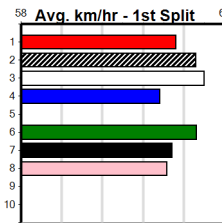

PADDY WANTS PATS DAMSELS DASH

Distance: 390m, Race Type: Grade 5, Total Prizemoney: \$2,925
1st: \$1,950, 2nd: \$600, 3rd: \$300, 4th: \$75

11

8:10PM

(VIC time)

SCENIC COURT (6) has been ultra consistent to date and she should have no trouble crossing in the early stages. ZENI BALE (7) has been dominant in her past two and she will get a nice cart across. ZIPPING ALEXA (8) is well drawn out wide.