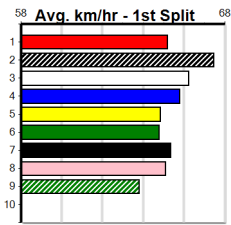

BROAD TREE CARE

Distance: 450m, Race Type: Mixed 6/7, Total Prizemoney: \$2,925
1st: \$1,950, 2nd: \$600, 3rd: \$300, 4th: \$75

5
6:17PM
(VIC time)

IDYLLIC JAMES (3) has been simply brilliant in his past two at Geelong and he has the speed to lead throughout tonight. ASTON ZINGARA (2) was dominant here last time and she is ready for this journey. RUXTON FLAME (8) is a more than capable type.