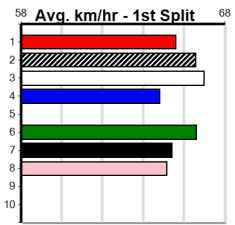

PADDY WANTS PATS DAMSELS DASH

Distance: 390m, Race Type: Grade 5, Total Prizemoney: $2,925
1st: $1,950, 2nd: $600, 3rd: $300, 4th: $75

11

8:10PM

(VIC time)

Watchdog Tips: **0 0 0 0** Bet: **.**