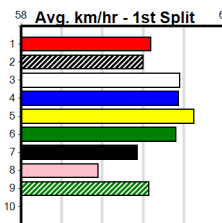

WOOD MOTORCYCLE & MOWER

Distance: 450m, Race Type: Grade 5, Total Prizemoney: \$2,925
 1st: \$1,950, 2nd: \$600, 3rd: \$300, 4th: \$75

7

6:54PM

(VIC time)

RESPECT ADVOCACY (7) has been brilliant in his past two and he appears to be a serious up and comer. KIMIKO (4) can be a tad risky at box rise but she can carve out time when in the clear. NAPIER BALE (2) will be strong in the run home.