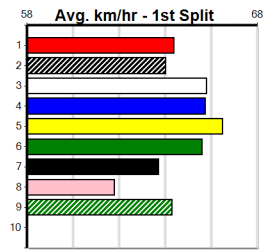

WOOD MOTORCYCLE & MOWER

Distance: 450m, Race Type: Grade 5, Total Prizemoney: $2,925
1st: $1,950, 2nd: $600, 3rd: $300, 4th: $75

Watchdog Tips:

Bet:

Table with columns: Form Box, Wgt, Dist, Track, Date, Time, BON, Margin, 1st/2nd (Time), PIR, Checked, Comment, WR, Split 1, S/P, Grade

BLAZING GOLD (SA)[5]
BK Dog May-22 Sire: KOBLENZ Dam: MADDISON KAYE
Owner(s): B Gaspari
Trainer: Jason Sharp (Lara)
Winning Distances: < 300m (0) 300 - 399m (0) 400 - 499m (3) 500 - 599m (0) 600 - 699m (0) > 700m (0)
Winning Weights: 33.5(1) 33.8(1) 34.0(1)
Race results table with columns: Rank, Box, Wgt, Dist, Track, Date, Time, BON, Margin, 1st/2nd (Time), PIR, Checked, Comment, WR, Split 1, S/P, Grade

Box History table for Blazing Gold (SA) with columns: Bx, 1st, 2nd, 3rd, 4th, 5th, 6th, 7th, 8th
Prize Best Starts Trk/Dts APM: $6280.00, NBT, 14-3-2-1, 4-0-0-1, 4182

NAPIER BALE (NSW)[5]
BK Dog Jan-21 Sire: DYNA VILLA Dam: DYNA WINTER
Owner(s): A Gurry
Trainer: Andrea Gurry (Nhill)
Winning Distances: < 300m (0) 300 - 399m (0) 400 - 499m (8) 500 - 599m (2) 600 - 699m (0) > 700m (0)
Winning Weights: 29.3(2) 29.6(1) 29.7(1) 29.9(1) 30.0(1) 30.2(1) 30.3(1) 30.5(1) 30.8(1)
Race results table with columns: Rank, Box, Wgt, Dist, Track, Date, Time, BON, Margin, 1st/2nd (Time), PIR, Checked, Comment, WR, Split 1, S/P, Grade

Box History table for Napier Bale (NSW) with columns: Bx, 1st, 2nd, 3rd, 4th, 5th, 6th, 7th, 8th
Prize Best Starts Trk/Dts APM: $31437.50, NBT, 63-10-12-7, 3-0-1-0, 5801

ROSALES [5]
BK Bitch May-21 Sire: BERNARDO Dam: BOOMER HARGEN
Owner(s): Lenehan Stanley (SYN), N Stanley, N Lenehan
Trainer: Nicole Stanley (Portland)
Winning Distances: < 300m (0) 300 - 399m (0) 400 - 499m (3) 500 - 599m (0) 600 - 699m (0) > 700m (0)
Winning Weights: 27.8(2) 28.0(1)
Race results table with columns: Rank, Box, Wgt, Dist, Track, Date, Time, BON, Margin, 1st/2nd (Time), PIR, Checked, Comment, WR, Split 1, S/P, Grade

Box History table for Rosales with columns: Bx, 1st, 2nd, 3rd, 4th, 5th, 6th, 7th, 8th
Prize Best Starts Trk/Dts APM: $7770.00, NBT, 34-3-5-7, 5-0-1-0, 1840

KIMIKO [5]
RF Bitch Nov-21 Sire: FERNANDO BALE Dam: HOT CHARMOLA
Owner(s): Team Sharp (SYN), L Sharp, D Sharp
Trainer: Dylan Sharp (Lara)
Winning Distances: < 300m (0) 300 - 399m (0) 400 - 499m (0) 500 - 599m (4) 600 - 699m (0) > 700m (0)
Winning Weights: 25.8(1) 26.1(1) 26.2(1) 26.7(1)
Race results table with columns: Rank, Box, Wgt, Dist, Track, Date, Time, BON, Margin, 1st/2nd (Time), PIR, Checked, Comment, WR, Split 1, S/P, Grade

Box History table for Kimiko with columns: Bx, 1st, 2nd, 3rd, 4th, 5th, 6th, 7th, 8th
Prize Best Starts Trk/Dts APM: $14905.00, FSH, 17-4-1-0, 0-0-0-0, 4162

MORAINE SOFIA [5]
WBD Bitch Jul-21 Sire: FULLY LOADED Dam: MORaine ROSIE
Owner(s): MORaine (SYN), G Judd, S Judd
Trainer: Glenn Judd (Noorat)
Winning Distances: < 300m (0) 300 - 399m (2) 400 - 499m (2) 500 - 599m (0) 600 - 699m (0) > 700m (0)
Winning Weights: 27.9(1) 28.3(1) 29.4(2)
Race results table with columns: Rank, Box, Wgt, Dist, Track, Date, Time, BON, Margin, 1st/2nd (Time), PIR, Checked, Comment, WR, Split 1, S/P, Grade