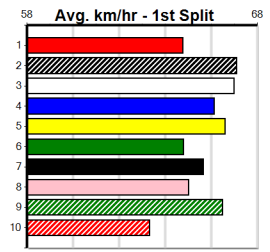

SPORTSBET FINAL

Distance: 450m, Race Type: Grade 5 Final, Total Prizemoney: $3,360
1st: $2,250, 2nd: $690, 3rd: $345, 4th: $75

Watchdog Tips:

Bet:

Form Box Wgt Dist Track Date Time BON Margin 1st/2nd (Time) PIR Checked Comment WR Split 1 S/P Grade

FREDDY DEEDS [5]
BK Dog Mar-21 Sire: BERNARDO Dam: BEAUT DEEDS
Owner(s): G Anders
Winning Distances: < 300m (0) 300 - 399m (1) 400 - 499m (2) 500 - 599m (0) 600 - 699m (0) > 700m (0)
Winning Weights: 28.9(1) 29.6(2)
3rd (2) 30.0 525 MEA R10 02-Mar-24 30.50 29.67 4.50L WHITE CREST (30.18) S/5323 . . . 5.33 $57.90 5F
8th (1) 29.4 450 WBL R7 14-Mar-24 26.27 25.10 17.00 JAMIE BALE (25.10) S/888 . . . 6.87 $80.60 5
7th (8) 29.2 525 MEP R8 27-Mar-24 30.78 29.96 12.00 SO CERTAIN (29.96) S/8887 . . . 5.34 $84.10 5H
6th (7) 29.5 450 WBL R6 11-Apr-24 25.94 25.08 9.50L SPRING BART (25.30) M/788 . . . 7.00 $33.60 5
2nd (3) 29.1 450 WBL R6 15-Apr-24 25.85 25.47 5.50L HUMMOCK (25.47) M/244 . . . 6.80 $6.10 5
7th (8) 29.3 450 WBL R4 25-Apr-24 26.14 24.87 11.00 MYALL MATE (25.44) M/866 . . . 6.94 $43.10 5
4th (5) 29.5 390 WBL R2 01-May-24 22.44 21.87 3.5L WALTER WALRUS (22.20) M/76 . . . 8.86 $94.70 RWH
4th (5) 30.1 450 WBL R8 16-May-24 25.77 25.47 4.25L WEBLEC WOLF (25.47) M/655 . . . 6.77 $48.80 5H
Last 3 wins NOT included above
1st (2) 29.6 400 MTG R3 26-Feb-23 23.69 22.89 0.25L DAISY DEEDS (23.71) 0 . . . SAMP . . . 11.26 $3.80 M
1st (8) 28.9 390 WBL R2 16-Mar-23 22.67 22.10 0.10L ALDREN BALE (22.67) S/43 . . . SW . . . 9.17 $26.50 X67
1st (1) 29.6 400 MTG R6 04-May-23 23.24 22.99 3.00L ON THE NORTHERNS (23.46) . . . . . 11.06 $1.40 RWH

Box History
Bx 1st 2nd 3rd 4th 5th 6th 7th 8th
1 1 1 1 1 1 1 1
2 1 1 1 1 1 1 1
3 1 1 1 1 1 1 1
4 1 1 1 1 1 1 1
5 1 1 2 1 1 1 1
6 1 2 1 3 1 1 1
7 1 2 1 2 1 1 1
8 1 2 1 1 3 1 1
Prize Best $8435.00
Starts NBT
Trk/Dts 41-3-7-7
APM 15-0-2-2 2158

WEBLEC WOLF [4]
BD Dog Nov-21 Sire: KINLOCH BRAE Dam: WEBLEC DIAMOND
Owner(s): WEBLANG (SYN), A Langton, J Weber, N Loechel
Winning Distances: < 300m (0) 300 - 399m (0) 400 - 499m (1) 500 - 599m (8) 600 - 699m (0) > 700m (0)
Winning Weights: 32.1(1) 32.2(3) 32.3(1) 32.4(2) 32.5(1) 32.9(1)
F (3) 32.3 525 MEA R6 16-Dec-23 0.00 29.55 . PISCOPO BALE (29.82) M/4 . . . V5 . . . 5.21 $10.70 S
7th (1) 32.2 460 GCL R8 22-Dec-23 26.58 25.61 14.00 DUTCH RIOT (25.61) Q/577 . . . . . 6.72 $3.90 X45
1st (2) 32.2 520 BGC R8 28-Dec-23 29.81 29.76 1.75L ZIPPING CALEB (29.94) 11 . . . 11 . . . 5.54 $4.20 SH
6th (1) 32.0 520 BGC R7 04-Jan-24 30.27 29.65 9.00L MORTON (29.65) 66 . . . 66 . . . 5.68 $4.60 GRP2
6th (8) 32.0 520 WPK R6 12-Jan-24 30.71 29.33 16.00 BIANCA'S BOY (29.63) 215 . . . 215 . . . 5.52 $4.80 SH
3rd (5) 32.6 450 WBL R6 18-Apr-24 25.75 25.51 3.5L REIKO SLATER (25.51) M/233 . . . . . 6.73 $11.70 X45
6th (2) 32.5 450 WBL R5 25-Apr-24 25.70 24.87 5.50L TROOPER TEARS (25.32) M/666 . . . . . 6.79 $4.00 SH
1st (2) 32.9 450 WBL R8 16-May-24 25.47 25.47 2.50L LAMIA ERNIE (25.64) M/111 . . . . . 6.60 $1.70 5H
Last 3 wins NOT included above
1st (1) 32.2 515 SAP R7 20-Aug-23 29.47 29.36 4.00L SEPHORA BALE (29.74) Q/1111 . . . . . 5.11 $2.00 5
1st (2) 32.1 525 MEA R9 17-Feb-24 30.26 29.69 1.00L RUNNIN' DYNASTY (30.32) Q/4322 . . . . . 5.16 $3.50 5
1st (4) 32.3 515 SAN R3 18-Nov-23 29.57 28.98 1.00L EULER BALE (29.64) M/1111 . . . SW . . . 5.10 $20.10 S