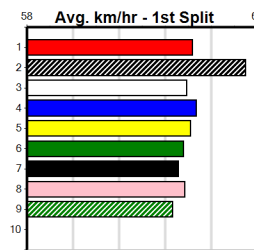

5

6:17PM

(VIC time)

Distance: 450m, Race Type: Mixed 6/7, Total Prizemoney: $2,925
1st: $1,950, 2nd: $600, 3rd: $300, 4th: $75

Watchdog Tips: ☐ ☐ ☐ ☐ ☐ Bet:

Form	Box	Wgt	Dist	Track	Date	Time	BON	Margin	1st/2nd (Time)	PIR	Checked	Comment	WR	Split 1	S/P	Grade

1

INGA JOHNNY [7]
BK Dog Sep-22 Sire: BEAST UNLEASHED Dam: INGA MIA Trainer: Peter Inguanti (Camperdown)
Owner(s): P Inguanti
Winning Distances: < 300m (0) 300 - 399m (1) 400 - 499m (0) 500 - 599m (0) 600 - 699m (0) > 700m (0)
Winning Weights: 30.8(1)

Bx	1st	2nd	3rd	4th	5th	6th	7th	8th
1								
2	1							
3								
4								
5								
6								
7								
8								

1st (2) 30.8 390 WBL R2 16-May-24 22.42 21.89 2.25L LEAP OF FAITH (22.58) S/62 8.88 $12.70 M
Last 3 wins NOT included above

2

ASTON ZINGARA [6]
BK Bitch Mar-22 Sire: BARCIA BALE Dam: GYPSIES LUCK Trainer: Aimee Drew (Dennington)
Owner(s): R Borda
Winning Distances: < 300m (0) 300 - 399m (2) 400 - 499m (0) 500 - 599m (0) 600 - 699m (0) > 700m (0)
Winning Weights: 27.1(1) 27.4(1)

Bx	1st	2nd	3rd	4th	5th	6th	7th	8th
1								
2								
3								
4	1							
5								
6								
7	1							
8								

1st (4) 27.1 390 WBL R1 04-Apr-24 22.23 21.99 0.05L INARA BALE (22.24) Q/11 8.52 $3.80 M
2nd (3) 27.0 390 WBL R10 11-Apr-24 22.21 22.09 2.00L URIAH BALE (22.09) M/21 8.72 $5.00 X67
8th (3) 27.3 390 WBL R2 01-May-24 22.96 21.87 11.00 WALTER WALRUS (22.20) S/88 8.97 $3.40 RWH
1st (7) 27.4 390 WBL R3 16-May-24 22.15 21.89 4.00L SUPER SEDAN (22.42) M/21 8.65 $1.80 7
Last 3 wins NOT included above

3

IDYLLIC JAMES [6]
BE Dog Mar-22 Sire: FERNANDO BALE Dam: PRINCESS KIWI Trainer: Clint Capuano (Anakie)
Owner(s): C James
Winning Distances: < 300m (0) 300 - 399m (0) 400 - 499m (2) 500 - 599m (0) 600 - 699m (0) > 700m (0)
Winning Weights: 30.8(1) 31.2(1)

Bx	1st	2nd	3rd	4th	5th	6th	7th	8th
1								
2	1	2						
3								
4								
5					1			
6			1					
7								
8								

1st (1) 30.8 460 GEL R3 19-Feb-24 26.16 25.89 1.75L OPRAH BALE (26.27) Q/111 6.40 $2.30 M
3rd (5) 30.8 460 GEL R8 25-Mar-24 26.25 25.97 4.25L ARTISAN ARTIST (25.97) M/444 6.79 $4.00 X67
1st (1) 31.2 460 GEL R4 26-Apr-24 25.57 25.57 1.75L MAVIS TOLMIE (25.68) Q/111 SW 6.52 $2.50 X67
2nd (6) 30.9 460 GEL R10 03-May-24 25.73 25.71 0.50L MAVIS TOLMIE (25.71) M/111 6.49 $2.30 X67
Last 3 wins NOT included above