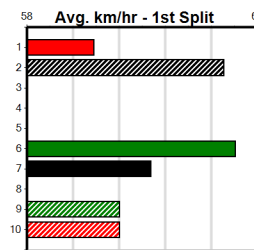

1
5:09PM
(VIC time)

Distance: 390m, Race Type: Maiden, Total Prizemoney: $2,535
1st: $1,680, 2nd: $520, 3rd: $260, 4th: $75

Watchdog Tips: ☐ ☐ ☐ ☐ ☐ **Bet:**

Form Box	Wgt	Dist	Track	Date	Time	BON	Margin	1st/2nd (Time)	PIR	Checked	Comment	WR	Split 1	S/P	Grade

1

CUTTY FLAM [M]
BK Dog Apr-22 Sire: FERAL FRANKY Dam: RIFTED SPIRIT Trainer: Colin Brennan (Napoleons)
Owner(s): C Brennan
Winning Distances: < 300m (0) 300 - 399m (0) 400 - 499m (0) 500 - 599m (0) 600 - 699m (0) > 700m (0)
Winning Weights:
4th (3) 32.0 390 WBL R1 16-May-24 23.03 21.89 13.00 BIG SOLOMONA (22.18) M/44 9.23 $9.10 M

Box History

Bx	1st	2nd	3rd	4th	5th	6th	7th	8th
1								
2								
3				1				
4								
5								
6								
7								
8								

Prize Best $75.00 NBT
Starts 1-0-0-0
Trk/Dts 1-0-0-0
APM 75

Last 3 wins NOT included above

2

TECTONIC [M]
BK Bitch Apr-22 Sire: FERAL FRANKY Dam: RIFTED SPIRIT Trainer: Colin Brennan (Napoleons)
Owner(s): C Brennan
Winning Distances: < 300m (0) 300 - 399m (0) 400 - 499m (0) 500 - 599m (0) 600 - 699m (0) > 700m (0)
Winning Weights:
3rd (5) 26.3 390 WBL R2 16-May-24 22.60 21.89 2.75L INGA JOHNNY (22.42) M/34 8.78 $19.00 M

Box History

Bx	1st	2nd	3rd	4th	5th	6th	7th	8th
1								
2								
3								
4								
5			1					
6								
7								
8								

Prize Best $260.00 NBT
Starts 1-0-0-1
Trk/Dts 1-0-0-1
APM 260

Last 3 wins NOT included above

3

PAW GLORY (NSW)[M]
RF Dog Jul-22 Sire: FERNANDO BALE Dam: DYNA KELLY Trainer: Deborah Coleman (Lara)
Owner(s): B Wheeler
Winning Distances: < 300m (0) 300 - 399m (0) 400 - 499m (0) 500 - 599m (0) 600 - 699m (0) > 700m (0)
Winning Weights:
4th (7) 30.6 350 TRA R1 15-May-24 20.27 19.69 2.75L GIN CHASER (20.09) M/74 6.89 $17.20 M

Box History

Bx	1st	2nd	3rd	4th	5th	6th	7th	8th
1								
2								
3								
4								
5								
6								
7				1				
8								

Prize Best $75.00 FSH
Starts 1-0-0-0
Trk/Dts 0-0-0-0
APM 75

Last 3 wins NOT included above

4

SULTAN OF SWOON [M]
BK Dog Jun-22 Sire: SUPERIOR PANAMA Dam: SASSY IZZY Trainer: Deb Carr (Minirera)
Owner(s): Long Way To The Top (SYN), D Carr, E Christian
Winning Distances: < 300m (0) 300 - 399m (0) 400 - 499m (0) 500 - 599m (0) 600 - 699m (0) > 700m (0)
Winning Weights:
. . . . .

Box History

Bx	1st	2nd	3rd	4th	5th	6th	7th	8th
1								
2								
3								
4								
5								
6								
7								
8								

Prize Best $0 FSH
Starts 0-0-0-0
Trk/Dts 0-0-0-0
APM 0

Last 3 wins NOT included above

5

PAW LOUIS (NSW)[M]
BK Dog Jul-22 Sire: JS FLAMIN ACE Dam: DYNA ADRIA Trainer: Robert Camilleri (Lara)
Owner(s): B Wheeler
Winning Distances: < 300m (0) 300 - 399m (0) 400 - 499m (0) 500 - 599m (0) 600 - 699m (0) > 700m (0)
Winning Weights:
3rd (3) 28.6 395 TRA R2 15-May-24 22.65 22.19 2.50L BEGGIN' (22.49) S/863 4.12 $8.50 M

Box History

Bx	1st	2nd	3rd	4th	5th	6th	7th	8th
1								
2								
3			1					
4								
5								
6								
7								
8								

Prize Best $260.00 FSH
Starts 1-0-0-1
Trk/Dts 0-0-0-0
APM 260

Last 3 wins NOT included above