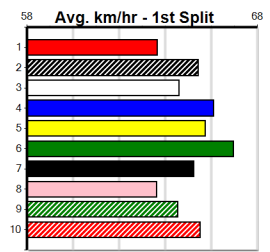

GREYHOUND ADOPTION PROGRAM

Distance: 390m, Race Type: Grade 5, Total Prizemoney: $2,925
1st: $1,950, 2nd: $600, 3rd: $300, 4th: $75

Watchdog Tips:

Bet:

Form Box Wgt Dist Track Date Time BON Margin 1st/2nd (Time) PIR Checked Comment WR Split 1 S/P Grade

SLINGSHOT BRUNO [5]
RF Dog Mar-20 Sire: BARCIA BALE Dam: SLINGSHOT GYPSY
Owner(s): FISHOUNDS (SYN), D Fisher, S Fisher
Trainer: Jordan Mcquillen (Lara)

Box History
Bx 1st 2nd 3rd 4th 5th 6th 7th 8th
Prize Best $29350.00
Starts 22.30(8)-8/4/24
Trk/Dts 99-18-8-9
APM 23-6-4-3 3601

MORAINE MARIO [5]
BE Dog Mar-21 Sire: WHISKEY RIOT Dam: MORAINE COCO
Owner(s): MORAINE (SYN), G Judd, S Judd
Trainer: Glenn Judd (Noorat)

Box History
Bx 1st 2nd 3rd 4th 5th 6th 7th 8th
Prize Best $13455.00
Starts 22.50(4)-5/6/23
Trk/Dts 52-5-5-7
APM 24-2-4-2 3462

UDANI BALE (NSW)[5]
LTBD Dog Apr-21 Sire: FERAL FRANKY Dam: DYNA CARMEN
Owner(s): A Gurry
Trainer: Andrea Gurry (Nhill)

Box History
Bx 1st 2nd 3rd 4th 5th 6th 7th 8th
Prize Best $32930.00
Starts 22.43(8)-20/5/24
Trk/Dts 42-12-5-7
APM 2-1-0-0 8559

DE LA CRUZ [5]
BK Dog May-21 Sire: BERNARDO Dam: BOOMER HARGEN
Owner(s): Lenehan Stanley (SYN), N Stanley, N Lenehan
Trainer: Nicole Stanley (Portland)

Box History
Bx 1st 2nd 3rd 4th 5th 6th 7th 8th
Prize Best $8080.00
Starts 22.33(4)-4/1/24
Trk/Dts 35-5-7-4
APM 9-1-2-0 2188

BELAIR BEE [5]
RBD Bitch Jan-22 Sire: TOMMY SHELBY Dam: MEPUNGA PRUE
Owner(s): G Wickham
Trainer: Narelle Byrne (Koroit)

Box History
Bx 1st 2nd 3rd 4th 5th 6th 7th 8th
Prize Best $5090.00
Starts 22.54(3)-20/11/23
Trk/Dts 18-3-1-1
APM 7-1-1-1 1676

1

2

3

4

5