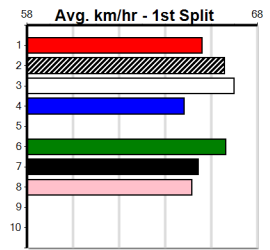

PADDY WANTS PATS DAMSELS DASH

Distance: 390m, Race Type: Grade 5, Total Prizemoney: $2,925
1st: $1,950, 2nd: $600, 3rd: $300, 4th: $75

Watchdog Tips:

Bet:

Table with columns: Form Box, Wgt, Dist, Track, Date, Time, BON, Margin, 1st/2nd (Time), PIR, Checked, Comment, WR, Split 1, S/P, Grade

ASTON BOLLINGER (NSW)[5]
BK Bitch Feb-22 Sire: AUSSIE INFRARED Dam: FANTASTIC DOTTY
Owner(s): R Borda
Trainer: Paul Abela (Parwan)
Winning Distances: < 300m (0) 300 - 399m (0) 400 - 499m (3) 500 - 599m (1) 600 - 699m (0) > 700m (0)
Winning Weights: 26.9(1) 27.0(1) 27.2(1) 27.7(1)
Box History table and Prize Best Starts table included.

BRIGHT MOON (NSW)[5]
BD Bitch Dec-20 Sire: BLUE MOON RISING Dam: SMOOTH CLAUDIA
Owner(s): Green Cloth (SYN), M Augustinus, C Mcleod, J Riddle, M Wishart, J Ferguson
Trainer: Deb Carr (Minirera)
Winning Distances: < 300m (0) 300 - 399m (1) 400 - 499m (3) 500 - 599m (0) 600 - 699m (0) > 700m (0)
Winning Weights: 26.8(1) 27.4(1) 27.5(2)
Box History table and Prize Best Starts table included.

LINDA LOBSTER [5]
BK Bitch Feb-22 Sire: ASTON DEE BEE Dam: MAJA MAHI MAHI
Owner(s): MIDDLE TOTE (SYN), H Bailey, J Aitken
Trainer: Jordan Mcquillen (Lara)
Winning Distances: < 300m (0) 300 - 399m (1) 400 - 499m (5) 500 - 599m (0) 600 - 699m (0) > 700m (0)
Winning Weights: 26.4(1) 26.8(3) 26.9(1) 27.0(1)
Box History table and Prize Best Starts table included.

EDI BALE (NSW)[5]
BK Bitch Dec-20 Sire: DYNA LACHLAN Dam: URSULA BALE
Owner(s): B Wheeler
Trainer: Deborah Coleman (Lara)
Winning Distances: < 300m (0) 300 - 399m (0) 400 - 499m (5) 500 - 599m (3) 600 - 699m (0) > 700m (0)
Winning Weights: 28.9(1) 29.6(1) 29.8(2) 30.0(1) 30.2(1) 30.3(1) 30.4(1)
Box History table and Prize Best Starts table included.

*** VACANT BOX ***
Sire: Dam:
Owner(s):
Trainer:
Winning Distances: < 300m (0) 300 - 399m (0) 400 - 499m (0) 500 - 599m (0) 600 - 699m (0) > 700m (0)
Winning Weights:
Box History table included.

1

2

3

4

5