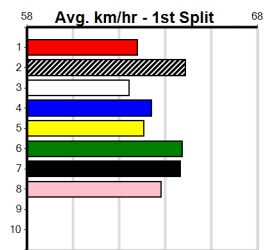

6

7

8

9

10

MACEY'S BISTRO

Distance: 390m, Race Type: Grade 7, Total Prizemoney: \$2,925
1st: \$1,950, 2nd: \$600, 3rd: \$300, 4th: \$75

Watchdog Tips: [] [] [] [] Bet: []