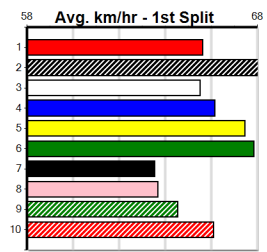

EDWARDS ELECTRICAL

Distance: 390m, Race Type: Mixed 4/5, Total Prizemoney: $3,360
1st: $2,250, 2nd: $690, 3rd: $345, 4th: $75

Watchdog Tips:

Bet:

Table with columns: Form Box, Wgt, Dist, Track, Date, Time, BON, Margin, 1st/2nd (Time), PIR, Checked, Comment, WR, Split 1, S/P, Grade

INTER STAR FIRE [5]
WBD Bitch May-21 Sire: FERNANDO BALE Dam: INTER ELESHA
Owner(s): TONY JOE AND JOE (SYN), T Interligi, J Varchione, J Interligi
Trainer: Olivia Cartechini (Dandenong Nor)

BANK ON FRANKIE [5]
F Dog Nov-20 Sire: BERNARDO Dam: PRINCESS MARJEN
Owner(s): M Roberts
Trainer: Catherine Roberts (Terang)

IVY'S JOY [4]
BD Bitch May-21 Sire: MY REDEEMER Dam: TRAVELLER'S JOY
Owner(s): S Menegazzo
Trainer: Mark Johnson (Ross Creek)

NICE ONE TOM [4]
BE Dog Mar-22 Sire: TOMMY SHELBY Dam: IVY WREN
Owner(s): B Fulton
Trainer: Peter Fulton (Ecklin South)

SPRING PORT (SA)[4]
BK Dog Sep-20 Sire: ASTON DEE BEE Dam: SPRING GLASS
Owner(s): A Gurry
Trainer: Andrea Gurry (Nhili)

1

2

3

4

5

Box History table for INTER STAR FIRE [5]

Box History table for BANK ON FRANKIE [5]

Box History table for IVY'S JOY [4]

Box History table for NICE ONE TOM [4]

Box History table for SPRING PORT (SA)[4]