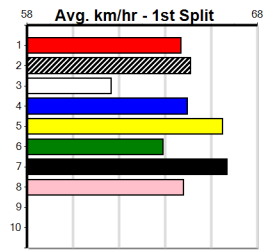

CASSIGN DESIGN

Distance: 390m, Race Type: Mixed 6/7, Total Prizemoney: $2,925
1st: $1,950, 2nd: $600, 3rd: $300, 4th: $75

Watchdog Tips: [ ] [ ] [ ] [ ] [ ] Bet: [ ]

Form Box Wgt Dist Track Date Time BON Margin 1st/2nd (Time) PIR Checked Comment WR Split 1 S/P Grade

MOONLIGHT GRAND [7]
BK Bitch Aug-22
Sire: FLYING RICCIARDO Dam: MOSSY GIRL
Owner(s): R Gore
Trainer: Garry George (Beulah)
Winning Distances: < 300m (0) 300 - 399m (0) 400 - 499m (1) 500 - 599m (0) 600 - 699m (0) > 700m (0)
Winning Weights: 27.8(1)
1= (3) 27.8 410 HOR R2 30-Apr-24 23.99 23.20 0.75L GENESIS BALE/MOONLIGHT M/65 . SW . 10.70 $6.50 M
6th (3) 27.8 410 HOR R2 07-May-24 23.91 23.12 6.00L SHOW CAUSE (23.50) Q/56 . . . 10.73 $6.70 7
Box History
Bx 1st 2nd 3rd 4th 5th 6th 7th 8th
1 . . . .
2 . . . .
3 1 . . . .
4 . . . .
5 . . . .
6 . . . .
7 . . . .
8 . . . .
Prize Best $1100.00
Starts FSH
Trk/Dts 2-1-0-0
APM 0-0-0-0 1100

BERT DEEDS [6]
BK Dog Feb-22
Sire: SENNACHIE Dam: BEAUT DEEDS
Owner(s): G Anders
Trainer: Garry Anders (Koroit)
Winning Distances: < 300m (0) 300 - 399m (2) 400 - 499m (0) 500 - 599m (0) 600 - 699m (0) > 700m (0)
Winning Weights: 29.9(1) 30.0(1)
1st (6) 29.9 390 WBL R4 11-Mar-24 22.22 22.17 4.25L MATETSI (22.50) M/11 . . . . 8.73 $14.80 X67
2nd (5) 29.6 390 WBL R1 14-Mar-24 22.45 22.09 3.00L CHESTER DEEDS (22.25) M/33 . . . . 8.78 $14.00 X67
7th (4) 29.9 525 MEP R3 27-Mar-24 31.82 29.96 18.00 SIMON ALI (30.61) M/5777 . SW . 5.32 $16.20 X67
6th (6) 29.8 390 WBL R10 11-Apr-24 22.71 22.09 9.00L URIAH BALE (22.09) M/88 . . . . 9.13 $28.60 X67
5th (2) 29.6 390 WBL R5 22-Apr-24 22.43 22.06 4.00L GIZMO'S GIRL (22.16) M/33 . . . . 8.87 $12.50 SH
3rd (1) 29.6 390 WBL R2 25-Apr-24 22.54 22.14 4.50L VARSITY BALE (22.24) Q/12 . . . . 8.69 $24.60 X67
4th (6) 30.0 390 WBL R9 09-May-24 22.69 21.77 3.5L BLACKPOOL SLADE (22.45) M/64 . . . . 8.93 $18.70 X67
3rd (4) 30.3 390 WBL R4 16-May-24 22.32 21.89 6.50L BLACKPOOL SLADE (21.89) M/44 . . . . 8.97 $17.60 6G
Last 3 wins NOT included above
1st (8) 30.0 305 MTG R2 30-Nov-23 18.13 18.05 0.75L BOUNCE TO BURN (18.18) 0 SAMP . . . . 5.93 $2.70 M
Box History
Bx 1st 2nd 3rd 4th 5th 6th 7th 8th
1 . . . .
2 . . . .
3 . . . .
4 . . . .
5 . . . .
6 1 . . . .
7 . . . .
8 1 . . . .
Prize Best $3785.00
Starts 22.22(6)-11/3/24
Trk/Dts 24-2-2-4
APM 11-1-1-2 2363