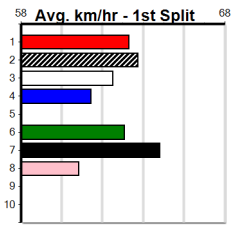

AUSSIE SECRET @ STUD

Distance: 500m, Race Type: Grade 5, Total Prizemoney: $3,340
1st: $2,230, 2nd: $690, 3rd: $345, 4th: $75

Watchdog Tips:

3

2

4

7

Bet:

Win 3

Main table containing race details for 10 races, including horse names, trainers, owners, and performance statistics.