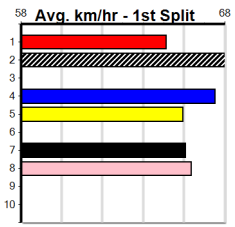

Traralgon

10

9:57PM

(VIC time)

CATCH THE THIEF @ STUD

Distance: 395m, Race Type: Mixed 4/5, Total Prizemoney: \$3,360
1st: \$2,250, 2nd: \$690, 3rd: \$345, 4th: \$75

SODA FRANK (8) returns from injury and on his best form he would take a power of beating. MAJOR MIKE (1) boasts explosive early speed and looks the leader. BLITZ (2) can get a nice run early behind the red.