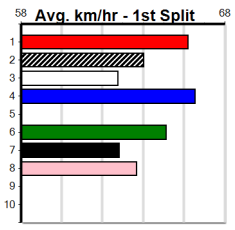

SPORTSBET MAKE IT A MULTI

Distance: 395m, Race Type: Grade 5, Total Prizemoney: $2,925
1st: $1,950, 2nd: $600, 3rd: $300, 4th: $75

5

8:17PM

(VIC time)

Inside division should dominate here particularly in the early stages and the in-form FIFI BALE (4) has the speed to lead throughout. MYALL PRAWN (3) drops in class and his best form would take some stopping. DR. OLIVIA (2) is armed with early burn.

Watchdog Tips: **4** **3** **2** **1** **Bet:** **Box Trifecta 1,2,3,4 ($10 for 41.67%)**