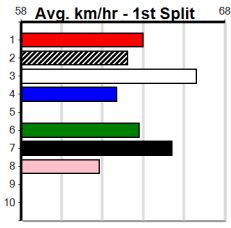

BRIDGES ON ARGYLE TRARALGON

Distance: 395m, Race Type: Grade 5, Total Prizemoney: $2,925
1st: $1,950, 2nd: $600, 3rd: $300, 4th: $75

11

0:17PM
(VIC time)

ROBBIE LEE ROSE (8) was huge in winning here last week and has his preferred raw. SPRING GONZALES (7) drops in class and looks the clear danger. Keen on the quinella. LILICO NIKKI (3) has the race experience edge.

Watchdog Tips: **8** **7** **3** **4** **Bet:** **Box Quinella 7,8 ($10 for 1000%)**