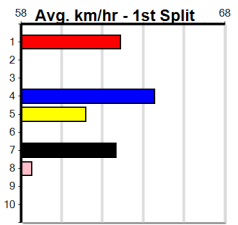

Traralgon

9

9:33PM

(VIC time)

FENECH CURTAINS AND BLINDS (1-3 WIN

Distance: 450m, Race Type: Restricted Win, Total Prizemoney: $2,925
1st: $1,950, 2nd: $600, 3rd: $300, 4th: $75

This is the best draw SODA HAWK (1) has had for a while and once balanced he can work into the race and prove hard to hold off. RUMOUR NOT FACT (4) caught the eye in her fast recent Warragul win. BIG LEX (5) can settle on the speed.

Watchdog Tips: **1** **4** **5** **8** **Bet:** **Box Quinella 1,4,5 ($10 for 333.33%)**