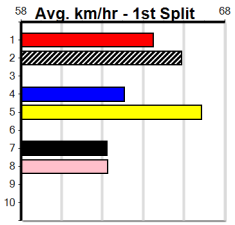

Traralgon

12
10:39PM
(VIC time)

KISS PROFESSIONAL SOLUTIONS

Distance: 350m, Race Type: Mixed 4/5, Total Prizemoney: \$3,360
1st: \$2,250, 2nd: \$690, 3rd: \$345, 4th: \$75

MAC'S DAMAGE (5) was placed in last years Melbourne Cup and is expected to fire fresh first up from a spell. MYALL SANDY (1) can explode soon after the lids open and is drawn to feature. HUNTERS CHOICE (2) is armed with early burn.