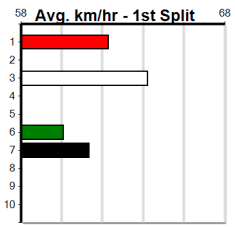

Traralgon

ZACK MONELLI @ STUD

Distance: 350m, Race Type: Maiden, Total Prizemoney: $2,535
1st: $1,680, 2nd: $520, 3rd: $260, 4th: $75

2

7:17PM

(VIC time)

RIO WHIZZER (3) is the best of the exposed runners and has the speed to lead throughout/ PAW VARNER (7) displayed mid race speed in his placing on debut and will be better for the run. HIGH FINANCE (5) is a litter sister to a handy type.

Watchdog Tips: **3** **7** **5** **2** **Bet:** **Win 3**

Form	Box	Weight	Dist	Track	Date	Time	BON	Margin	1st/2nd (Time)	PIR	Checked	Comment	W/R	Split 1	S/P	Grade	
1 URANA NIMBLE [M] <i>Soundly beaten in all 4 runs, needs to show more.</i>																	
BK	D				Oct-21												
Trainer: Colin Baker (Lara)														$26.00			
5th	(5)	30.0	300	HVL	R1	04-Feb-24	17.72	16.34	9.00	LORIENTAL AURORA (17.11)	S/5	.	.	.	4.18	$44.30	M
8th	(7)	29.9	300	HVL	R1	07-Feb-24	17.90	16.96	9.50	LWALTZING EMBERS (17.24)	S/8	.	.	.	4.19	$11.00	M
7th	(2)	29.9	390	WBL	R2	19-Feb-24	23.95	22.26	16.00	LPEPPERONI (22.87)	M/57	.	.	.	9.07	$87.50	M
8th	(6)	29.7	390	WBL	R3	26-Feb-24	24.32	21.94	25.00	LRUBY WREN (22.61)	M/68	.	V0	.	9.15	$52.80	M
Owner(s): C Baker																	
2 SELECT MILLS [M] <i>Litter shows early promise, watch betting moves.</i>																	
WBD	B				May-22												
Trainer: Ken Bailey (Bundalaguah)														$4.00			
Owner(s): K Bailey																	
3 RIO WHIZZER [M] <i>Nearing her first win, early burn, hard to catch.</i>																	
BK	B				May-22												
Trainer: John Boreland (Seaspray)														$4.20			
3rd	(5)	26.5	395	TRA	R1	01-May-24	22.51	21.88	2.25	LLAKEVIEW DECEAH (22.37)	M/532	.	.	.	3.78	$4.80	M
4th	(4)	26.6	395	TRA	R2	10-May-24	22.57	21.62	4.25	LPAW USAMI (22.28)	Q/233	.	.	.	3.88	$1.70	M
3rd	(4)	27.1	350	TRA	R1	15-May-24	20.17	19.69	1.25	LGIN CHASER (20.09)	M/33	.	.	.	6.83	$5.90	M
3rd	(6)	27.1	350	TRA	R1	17-May-24	20.19	19.81	1.00	LPAW MANNY (20.14)	Q/22	.	SW	.	6.72	$1.50	M
Owner(s): J Boreland																	
4 PAW IGNATIUS (NSW)[M] <i>Litter just starting out, betting best guide.</i>																	
BD	D				Jul-22												
Trainer: Deborah Coleman (Lara)														$6.00			
Owner(s): B Wheeler																	
5 HIGH FINANCE [M] <i>Litter sister to the speed How High Conga.</i>																	
BK	B				Jan-22												
Trainer: Corey Fulford (Maffra)														$6.00			
Owner(s): C Fulford																	
6 TERRORISING TOM [M] <i>Slowly on the improve, could be each way value.</i>																	
BK	D				Dec-21												
Trainer: Corey Fulford (Maffra)														$10.00			
7th	(5)	28.7	435	SLE	R2	08-May-24	25.64	24.32	15.00	LLITTLE MEG (24.65)	M/456	.	.	.	5.46	$11.80	M
4th	(6)	28.7	350	TRA	R1	13-May-24	20.95	19.97	3.25	LSMOOTH FIRE (20.74)	M/32	.	.	.	6.82	$5.40	M
4th	(7)	28.7	350	TRA	R1	20-May-24	20.65	19.98	4.25	LWINCKIE BALE (20.36)	M/24	.	.	.	6.89	$10.80	T3-M
Owner(s): C Fulford																	
7 PAW VARNER (NSW)[M] <i>Showed mid-race speed when placed on debut.</i>																	
RF	D				Jul-22												
Trainer: Robert Camilleri (Lara)														$6.00			
2nd	(6)	34.0	425	BEN	R1	17-May-24	25.12	23.88	0.50	LLITTLE TIC (25.09)	M/621	.	.	.	6.79	$5.20	M
Owner(s): B Wheeler																	
8 TILLY GIRL [M] <i>Litter just starting out, betting best guide.</i>																	
BD	B				May-22												
Trainer: Billy Stockdale (Fulham)														$6.00			
Owner(s): R Douch																	
9 *** NO RESERVE ***																	
Trainer:																	
Owner(s):																	
10 *** NO RESERVE ***																	
Trainer:																	
Owner(s):																	

Winning Boxes							
1	2	3	4	5	6	7	8
Prize							
Best							
Starts							
Trk/Dst							
APM							

Winning Boxes							
1	2	3	4	5	6	7	8
Prize							
Best							
Starts							
Trk/Dst							
APM							

Winning Boxes							
1	2	3	4	5	6	7	8
Prize							
Best							
Starts							
Trk/Dst							
APM							

Winning Boxes							
1	2	3	4	5	6	7	8
Prize							
Best							
Starts							
Trk/Dst							
APM							

Winning Boxes							
1	2	3	4	5	6	7	8
Prize							
Best							
Starts							
Trk/Dst							
APM							

Winning Boxes							
1	2	3	4	5	6	7	8
Prize							
Best							
Starts							
Trk/Dst							
APM