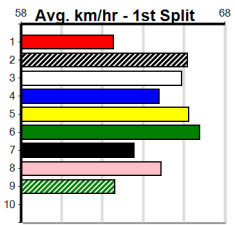

HOOKED ON SCOTCH @ STUD

Distance: 450m, Race Type: Mixed 4/5, Total Prizemoney: \$3,360
1st: \$2,250, 2nd: \$690, 3rd: \$345, 4th: \$75

6

8:35PM

(VIC time)

RUAPUKE ROCKS (4) resumed racing with two near record wins here and with some luck in the initial stages he can atone for his unlucky last start run at Bendigo. HERE COMES ARTIE (6) is an elite city class speedster who looks the clear danger.