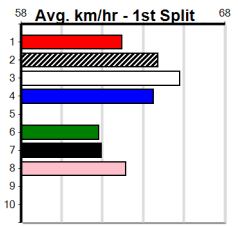

SURFACE CO

Distance: 395m, Race Type: Grade 5, Total Prizemoney: \$2,925
1st: \$1,950, 2nd: \$600, 3rd: \$300, 4th: \$75

7
8:54PM
(VIC time)

Inside division have a strangle hold on this race and the speedy GO ASTRAY (1) from the gun draw looks the one to catch. VELUZA BALE (2) is drawn to get the gun run and looks a solid each way chance. INTER TRIGON (3) rarely runs a bad race.