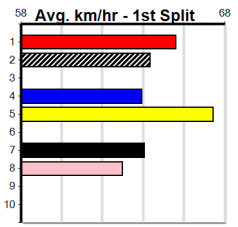

NAK SIGNS

Distance: 350m, Race Type: Grade 5, Total Prizemoney: $2,925
1st: $1,950, 2nd: $600, 3rd: $300, 4th: $75

4

8:00PM

(VIC time)

STEFKA (5) can explode out to a healthy lead early doors and probe hard to catch. QUEEN MAGGIE (2) is the in form runner and should be on the speed from the outset. JOLENE BALE (8) is much better than here recent form indicates.

Watchdog Tips:

5

2

8

7

Bet:

Win 5

Form Box Weight Dist Track Date Time BON Margin 1st/2nd (Time) PIR Checked Comment W/R Split 1 S/P Grade

1 REAL MICKOY [5] *Has not won for a while, better draw, place hope.* **$21.00**

WBK D Mar-20 COSMIC CHIEF IZUMI

Trainer: Margaret Campbell (Longwarry)

6th (7)	30.0	300	HVL	R3	12-Jan-24	17.25	16.73	4.00LKATONI (16.97)	M/5	. . . .	3.98	$39.10	T3-5
5th (6)	30.0	350	TRA	R3	22-Jan-24	20.17	19.81	3.5LBE RUGGED (19.93)	M/76	. . . .	6.80	$18.10	5
7th (3)	30.5	350	TRA	R4	15-Apr-24	20.51	19.87	6.00LMEDIATOR (20.12)	M/78	. . . .	6.83	$38.40	5
4th (8)	30.3	350	TRA	R5	20-May-24	20.38	19.98	2.75LBOMBER'S REWARD (20.20)	M/22	. . . .	6.71	$4.30	T3-5

Owner(s): M Campbell

Winning Boxes

1	2	3	4	5	6	7	8
1	1	1				1	
Prize	$16,100.00						
Best	20.17						
Starts	63-4-12-8						
Trk/Dst	12-1-2-1						
APM	$712						

2 QUEEN MAGGIE [5] *In form runner, settles on the speed, big danger.* **$2.00**

BK B Feb-21 BERNARDO RADIANT ANGEL

Trainer: Leon Lacy (Noble Park)

1st (6)	27.3	300	HVL	R4	06-May-24	17.05	16.85	3.75LFIESTY LASS (17.30)	M/6	. . . .	4.08	$5.50	7
1st (4)	27.3	300	HVL	R9	10-May-24	17.10	16.89	2.50LVINNIE'S CAMEL (17.27)	M/3	. . . .	4.06	$3.10	T3-6
1st (2)	27.3	395	TRA	R4	15-May-24	22.34	22.19	2.00LPHANTOM REX (22.47)	M/411	. . . SW	3.87	$10.70	5
1st (4)	27.2	300	HVL	R12	17-May-24	16.95	16.92	2.50LGRANDPA (17.11)	M/5	. . . SW	4.03	$1.80	T3-5

Owner(s): B Mackie

Winning Boxes

1	2	3	4	5	6	7	8
1	1		2		1		
Prize	$7,010.00						
Best	19.81						
Starts	19-5-1-2						
Trk/Dst	6-1-0-1						
APM	$5784						

3 *** VACANT BOX ***

Trainer:
Owner(s):

4 SASSY SWAN [5] *Speed drawn either side is a worry, risky.* **$7.00**

BK B Jun-21 FERNANDO BALE FEARLESS SWAN

Trainer: Justin Bowman (Kilmory)

3rd (3)	26.3	350	TRA	R11	01-May-24	19.75	19.51	3.5LMAJOR MIKE (19.51)	M/44	. . . .	6.66	$11.60	5
7th (6)	26.4	510	SLE	R7	05-May-24	29.52	28.76	11.00LBATTLE OF WILL (28.76)	S/677	. . . .	9.59	$36.60	X45
4th (5)	26.4	395	TRA	R5	10-May-24	22.16	21.62	8.00LRUAPUKE ROCKS (21.62)	Q/233	. . . .	3.75	$17.30	5
6th (1)	26.5	350	TRA	R12	15-May-24	20.41	19.69	9.50LTOMMY'S HITMAN (19.76)	M/67	. . . .	6.76	$3.30	5

Owner(s): J Bowman

Winning Boxes

1	2	3	4	5	6	7	8
		1				2	2
Prize	$18,930.63						
Best	19.62						
Starts	68-7-12-9						
Trk/Dst	18-4-4-2						
APM	$7037