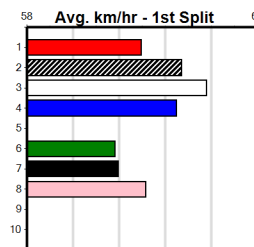

SURFACE CO

Distance: 395m, Race Type: Grade 5, Total Prizemoney: $2,925
1st: $1,950, 2nd: $600, 3rd: $300, 4th: $75

Inside division have a strangle hold on this race and the speedy GO ASTRAY (1) from the gun draw looks the one to catch. VELUZA BALE (2) is drawn to get the gun run and looks a solid each way chance. INTER TRIGON (3) rarely runs a bad race.

Watchdog Tips: 1 2 3 4 Bet: Trifecta 1/2,3,4/2,3,4 ($10 - 166.67%)

Main race results table with columns: Form Box, Wgt, Dist, Track, Date, Time, BON, Margin, 1st/2nd (Time), PIR, Checked, Comment, W/R, Split 1, S/P, Grade. Includes race details for GO ASTRAY, VELUZA BALE, INTER TRIGON, and DR. QUEENIE, along with box history and prize money information.