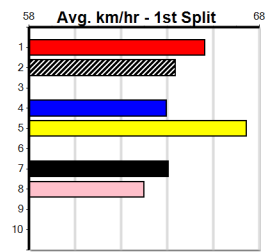

NAK SIGNS

Distance: 350m, Race Type: Grade 5, Total Prizemoney: $2,925
1st: $1,950, 2nd: $600, 3rd: $300, 4th: $75

STEFKA (5) can explode out to a healthy lead early doors and probe hard to catch. QUEEN MAGGIE (2) is the in form runner and should be on the speed from the outset. JOLENE BALE (8) is much better than here recent form indicates.

Watchdog Tips: **5** **2** **8** **7** **Bet:** **Win 5**

1

REAL MICKOY [5] **Has not won for a while, better draw, place hope.** **$21.00**

WBK Dog Mar-20 **Sire: COSMIC CHIEF Dam: IZUMI** **Trainer: Margaret Campbell (Longwarry)**

Owner(s): M Campbell

Winning Distances: < 300m (0) 300 - 399m (3) 400 - 499m (1) 500 - 599m (0) 600 - 699m (0) > 700m (0)

Winning Weights: 29.4(2) 29.5(1) 29.9(1)

Rank	Time	Dist	Track	Date	Time	BOB	Margin	1st/2nd (Time)	PIR	Checked	Comment	WR	Split 1	S/P	Grade
4th (1)	29.7	350	TRA	R4	18-Oct-23	19.99	19.63	3.75L LORD PANAMA (19.74)	Q/44	.	.	.	6.66	$16.70	5
4th (2)	29.8	350	TRA	R4	27-Oct-23	20.10	19.70	6.00L CYCLONE SOPHIE (19.70)	M/44	.	.	.	6.66	$16.70	X45
5th (2)	29.8	300	HVL	R6	01-Nov-23	17.25	16.92	3.25L BEAR LEE BANDIT (17.03)	M/4	.	.	.	3.99	$38.20	T3-5
4th (6)	29.5	300	HVL	R3	01-Dec-23	16.93	16.80	2.00L CODE CRACKER (16.80)	M/4	.	.	.	3.96	$62.00	T3-5
6th (7)	30.0	300	HVL	R3	12-Jan-24	17.25	16.73	4.00L KATONI (16.97)	M/5	.	.	.	3.98	$39.10	T3-5
5th (6)	30.0	350	TRA	R3	22-Jan-24	20.17	19.81	3.5L BE RUGGED (19.93)	M/76	.	.	.	6.80	$18.10	5
7th (3)	30.5	350	TRA	R4	15-Apr-24	20.51	19.87	6.00L MEDIATOR (20.12)	M/78	.	.	.	6.83	$38.40	5
4th (8)	30.3	350	TRA	R5	20-May-24	20.38	19.98	2.75L BOMBER'S REWARD (20.20)	M/22	.	.	.	6.71	$4.30	T3-5

Last 3 wins NOT included above

1st (1)	29.9	300	HVL	R1	12-Feb-23	17.03	16.53	0.50L ASTON CRISTIANO (17.07)	Q/1	.	.	.	3.90	$10.10	X67H
1st (2)	29.5	395	TRA	R3	08-Mar-23	22.53	22.14	1.25L DR. CALLIE (22.61)	M/111	.	.	.	3.75	$14.60	X67
1st (6)	29.4	350	TRA	R2	03-May-23	20.17	19.60	2.25L SENSEI PANDAKEN (20.33)	M/11	.	.	.	6.72	$8.30	RW

Box History

Bx	1st	2nd	3rd	4th	5th	6th	7th	8th
1	1	2	1	2	1	1	1	1
2	1	1	1	3	1	1	1	1
3	1	3	3	3	2			
4	1	4	1	1	1	1		2
5			2		2	2		
6	1	2		2	1			1
7					1	4		
8		3	1	1				

Prize Best Starts Trk/Dts APM

Prize	$16100.00
Best Starts	20.17(6)-3/5/23
Trk/Dts	63-4-12-8
APM	12-1-2-1
	712