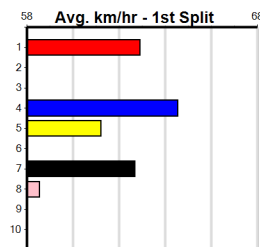

FENECH CURTAINS AND BLINDS (1-3 WINS)

Distance: 450m, Race Type: Restricted Win, Total Prizemoney: $2,925
1st: $1,950, 2nd: $600, 3rd: $300, 4th: $75

This is the best draw SODA HAWK (1) has had for a while and once balanced he can work into the race and prove hard to hold off. RUMOUR NOT FACT (4) caught the eye in her fast recent Warragul win. BIG LEX (5) can settle on the speed.

Watchdog Tips: **1** **4** **5** **8** **Bet:** Box Quinella 1,4,5 ($10 for 333.33%)

1

SODA HAWK [6] **Best draw he has had for a while, go close.** **$4.80**

BK Dog Dec-21 Sire: FERNANDO BALE Dam: SODA GIRL Trainer: Ken Bailey (Bundalaguah)

Owner(s): L Mizzi

Winning Distances: < 300m (0) 300 - 399m (0) 400 - 499m (2) 500 - 599m (0) 600 - 699m (0) > 700m (0)

Winning Weights: 34.0(1) 34.6(1)

Run	Pos	Wgt	Dist	Track	Date	Time	BOB	Margin	1st/2nd (Time)	PIR	Checked	Comment	WR	Split 1	S/P	Grade
6th	(5)	34.2	395	TRA	R2	02-Feb-24	22.99	22.09	8.50L POWER PAWS (22.42)	M/554	.	.	.	3.85	$5.40	X67
3rd	(4)	33.7	410	HOR	R1	01-Mar-24	23.49	23.03	2.25L ASTON ARETHA (23.34)	M/43	.	.	.	10.44	$20.40	X67
4th	(6)	33.9	395	TRA	R9	06-Mar-24	22.55	22.15	4.00L ASTON TOMMY (22.28)	S/534	.	.	.	3.89	$10.80	X67
3rd	(7)	34.5	400	WGL	R9	23-Apr-24	22.90	22.71	2.50L LONG SLEEVES (22.73)	M/33	.	.	.	8.64	$7.60	X67
5th	(8)	34.6	400	WGL	R3	30-Apr-24	23.04	22.27	4.25L READ THE ROOM (22.75)	S/56	.	.	.	8.82	$8.30	X67
1st	(6)	34.6	435	SLE	R3	05-May-24	24.65	24.32	2.75L BANDARI (24.83)	S/411	.	.	.	5.37	$4.20	7
2nd	(8)	34.4	435	SLE	R4	12-May-24	24.92	24.08	3.75L DR. FARRAH (24.67)	M/622	.	.	.	5.46	$5.70	RWH
8th	(3)	34.4	435	SLE	R3	19-May-24	25.14	24.45	9.00L SURF'S UP (24.54)	M/688	.	.	.	5.41	$17.90	RWF

Last 3 wins NOT included above

Box	1st	2nd	3rd	4th	5th	6th	7th	8th
1					1			
2								
3								
4				1				
5						1		
6	1							
7	1		2					1
8		1			1			

Prize Best Starts Trk/Dts APM $4655.00 FSTD 13-2-1-3 0-0-0-0 3421

2

OH MY PIE [7] **Shows some promise, toughest test yet, place best** **$10.00**

BK Bitch Apr-22 Sire: ORSON ALLEN Dam: CHAMPAGNE CHASER Trainer: Leanne Burke (Alberton West)

Owner(s): L Clarke

Winning Distances: < 300m (0) 300 - 399m (1) 400 - 499m (0) 500 - 599m (0) 600 - 699m (0) > 700m (0)

Winning Weights: 30.0(1)

Run	Pos	Wgt	Dist	Track	Date	Time	BOB	Margin	1st/2nd (Time)	PIR	Checked	Comment	WR	Split 1	S/P	Grade
1st	(8)	30.0	395	TRA	R4	17-Apr-24	22.33	22.22	0.50L HOT HAILEY (22.36)	M/221	.	SW	.	3.81	$16.50	M
F	(4)	29.5	395	TRA	R2	01-May-24	0.00	21.88	. ABUNDANT LUMENS (22.59)	M/62	.	VO	.	3.83	$6.70	7
2nd	(6)	29.3	395	TRA	R9	15-May-24	22.52	22.19	1.75L ABSOLUTE HAZE (22.40)	M/222	.	.	.	3.90	$6.50	X67

Last 3 wins NOT included above

Box	1st	2nd	3rd	4th	5th	6th	7th	8th
1								
2								
3								
4								
5								
6		1						
7								
8	1							

Prize Best Starts Trk/Dts APM $2280.00 FSTD 3-1-1-0 0-0-0-0 1944

3

*** VACANT BOX ***

Sire: Dam: Trainer:

Owner(s):

Winning Distances: < 300m (0) 300 - 399m (0) 400 - 499m (0) 500 - 599m (0) 600 - 699m (0) > 700m (0)

Winning Weights:

Box History