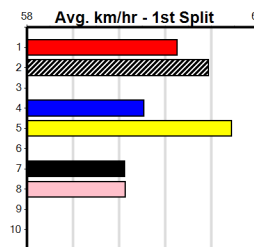

KISS PROFESSIONAL SOLUTIONS

Distance: 350m, Race Type: Mixed 4/5, Total Prizemoney: $3,360
1st: $2,250, 2nd: $690, 3rd: $345, 4th: $75

MAC'S DAMAGE (5) was placed in last years Melbourne Cup and is expected to fire fresh first up from a spell. MYALL SANDY (1) can explode soon after the lids open and is drawn to feature. HUNTERS CHOICE (2) is armed with early burn.

Watchdog Tips: **5** **1** **2** **4** **Bet:** **Win 5**

1

MYALL SANDY [5] **Drawn to settle on the speed, major player.** **$4.00**

BK Bitch Jan-22 Sire: BEAST UNLEASHED Dam: SPOT ON CINTA
Owner(s): Yacaaba (SYN), J Risk, R Gilmore, E Risk, S Risk Trainer: Judith Risk (Kilmany)
Winning Distances: < 300m (0) 300 - 399m (2) 400 - 499m (4) 500 - 599m (0) 600 - 699m (0) > 700m (0)
Winning Weights: 26.0(1) 26.5(1) 26.6(1) 26.8(2) 26.9(1)

Run	Time	Dist	Track	Date	Time	BOB	Margin	1st/2nd (Time)	PIR	Checked	Comment	WR	Split 1	S/P	Grade
2nd (7)	27.0	395	TRA	R7	08-Mar-24	21.87	21.83	0.75L SHORT AND STUMPY (21.83)	M/322	.	.	.	3.76	$7.50	X45
1st (5)	26.8	400	WGL	R4	19-Mar-24	22.70	22.39	1.00L SUNNYSIDE JO (22.77)	M/21	.	.	.	8.43	$5.00	X45
1st (6)	26.6	395	TRA	R10	03-Apr-24	22.19	22.16	2.50L POWER OUT (22.36)	M/121	.	.	.	3.71	$2.90	5
2nd (5)	26.8	450	TRA	R7	12-Apr-24	24.97	24.76	3.00L ON HIGH ALERT (24.76)	M/212	.	SW	.	6.55	$4.30	X45
4th (7)	27.0	350	TRA	R3	19-Apr-24	19.95	19.44	7.50L SHORT AND STUMPY (19.44)	M/74	.	.	.	7.04	$3.60	X45
F (3)	27.0	435	SLE	R8	28-Apr-24	0.00	24.19	EARLY SECRETS (24.40)	M/5	.	VO	.	5.28	$3.40	FFA
2nd (7)	26.8	300	HVL	R4	12-May-24	16.82	16.66	2.50L HIDDEN STONES (16.66)	.	.	.	.	.	$3.70	X45
5th (5)	27.1	395	TRA	R9	17-May-24	22.41	21.87	8.00L SHORT AND STUMPY (21.87)	M/223	.	.	.	3.69	$9.90	X45

Last 3 wins NOT included above

1st (4)	26.5	435	SLE	R3	24-Jan-24	24.53	24.31	4.00L DAINTREE SPIRIT (24.81)	M/111	.	.	.	5.24	$1.50	7
1st (1)	26.9	395	TRA	R4	07-Feb-24	21.85	21.83	4.00L DAINTREE SPIRIT (22.12)	M/111	.	.	.	3.73	$1.50	X67
1st (8)	26.8	435	SLE	R5	14-Feb-24	24.38	24.38	1.00L AYLA ROSE (24.45)	M/211	.	.	.	5.22	$2.80	RW

Box History

Bx	1st	2nd	3rd	4th	5th	6th	7th	8th
1	1							
2		1						1
3								
4	1			1	1			
5	1	1			1			
6	2	1						
7		2		1				
8	1		1					

Prize Best Starts Trk/Dts APM $17995.00 NBT 18-6-5-1 1-0-0-0 9704