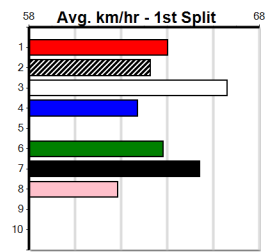

BRIDGES ON ARGYLE TRARALGON

Distance: 395m, Race Type: Grade 5, Total Prizemoney: $2,925
1st: $1,950, 2nd: $600, 3rd: $300, 4th: $75

ROBBIE LEE ROSE (8) was huge in winning here last week and has his preferred raw. SPRING GONZALES (7) drops in class and looks the clear danger. Keen on the quinella. LILICO NIKKI (3) has the race experience edge.

Watchdog Tips: **8** **7** **3** **4** **Bet:** **Box Quinella 7,8 ($10 for 1000%)**

1

SAKURA RYKER [5] **Injury prone but has some talent, keep safe** **$14.00**

BK Bitch May-21 Sire: BARCIA BALE Dam: LIBBY'S DREAM Trainer: Leanne Burke (Alberton West)

Owner(s): Palm Ridge Friends (SYN), L Burke, G Harris

Winning Distances: < 300m (0) 300 - 399m (2) 400 - 499m (2) 500 - 599m (0) 600 - 699m (0) > 700m (0)

Winning Weights: 30.9(2) 31.1(1) 31.2(1)

Rank	Dist	Time	Track	Date	Time	BOB	Margin	1st/2nd (Time)	PIR	Checked	Comment	WR	Split 1	S/P	Grade
2nd (3)	31.1	350	TRA	R11	18-Nov-23	19.63	19.39	1.00L RAICHU (19.56)	M/33	.	.	.	6.66	$45.40	5
4th (1)	31.4	350	TRA	R12	24-Nov-23	20.66	19.90	5.00L RIO RIPLEY (20.32)	M/58	.	SW	.	6.76	$2.30	5
6th (4)	31.3	395	TRA	R6	06-Dec-23	22.38	21.72	9.50L MYTHICAL QUEEN (21.72)	S/666	.	VO	.	3.93	$11.70	X45
3rd (5)	31.8	350	TRA	R12	20-Dec-23	20.16	19.56	3.5L CHER'S HAND (19.92)	M/55	.	.	.	6.88	$4.10	5
F (7)	31.7	395	TRA	R4	27-Dec-23	0.00	21.94	. AKINA LAD (22.70)	M/885	.	V21	.	3.91	$11.70	5
2nd (6)	31.2	400	WGL	R8	14-Mar-24	22.90	22.79	1.5L DREAM ON ALLAN (22.79)	M/33	.	SW	.	8.61	$8.50	T3-5
7th (7)	31.5	395	TRA	R4	12-Apr-24	23.01	22.16	7.50L BOURNE SARAH (22.51)	M/666	.	V21	.	3.97	$7.10	5
ST (-)	30.6	350	TRA		13-May-24	19.88		3.25L Trial Cleared	Q/11	.	1of4	.	6.75	.	ST

Last 3 wins NOT included above

1st (5)	31.2	395	TRA	R10	01-May-23	22.43	22.32	0.25L AUTHENTIC (22.44)	M/653	.	.	.	3.93	$3.00	T3-RW
1st (8)	30.9	450	TRA	R5	22-May-23	25.71	25.59	1.00L CONTRALTO (25.78)	M/421	.	.	.	6.87	$3.80	T3-RW
1st (4)	31.1	395	TRA	R10	23-Jun-23	22.68	22.12	2.75L DR. DOT (22.86)	M/311	.	.	.	3.85	$4.70	RW

Box History

Bx	1st	2nd	3rd	4th	5th	6th	7th	8th
1	1	1	2	1				
2	1						1	1
3		1	1			1	1	
4	1		1			1		
5	1	1	1					
6		1						1
7		1	1					1
8	1			1	1			

Prize Best Starts Trk/Dts APM $12240.00 22.43(5)-1/5/23 24-4-4-6 7-2-0-2 1275