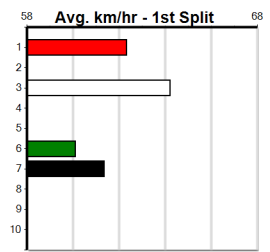

Traralgon

2

7:17PM

(VIC time)

ZACK MONELLI @ STUD

Distance: 350m, Race Type: Maiden, Total Prizemoney: $2,535
1st: $1,680, 2nd: $520, 3rd: $260, 4th: $75

RIO WHIZZER (3) is the best of the exposed runners and has the speed to lead throughout/ PAW VARNER (7) displayed mid race speed in his placing on debut and will be better for the run. HIGH FINANCE (5) is a litter sister to a handy type.

Watchdog Tips: **3** **7** **5** **2** **Bet:** **Win 3**

Box History

Form Box	Wgt	Dist	Track	Date	Time	BON	Margin	1st/2nd (Time)	PIR	Checked	Comment	WR	Split 1	S/P	Grade	
1	URANA NIMBLE [M] Soundly beaten in all 4 runs, needs to show more. $26.00															
	BK Dog Oct-21 Sire: ASTON DUKE Dam: SOFT SAND Trainer: Colin Baker (Lara)															
	Owner(s): C Baker															
	Winning Distances: < 300m (0) 300 - 399m (0) 400 - 499m (0) 500 - 599m (0) 600 - 699m (0) > 700m (0)															
	Winning Weights:															
	5th (5) 30.0 300 HVL R1 04-Feb-24 17.72 16.34 9.00L ORIENTAL AURORA (17.11) S/5 4.18 $44.30 M															
	8th (7) 29.9 300 HVL R1 07-Feb-24 17.90 16.96 9.50L WALTZING EMBERS (17.24) S/8 4.19 $11.00 M															
	7th (2) 29.9 390 WBL R2 19-Feb-24 23.95 22.26 16.00 PEPPERONI (22.87) M/57 9.07 $87.50 M															
	8th (6) 29.7 390 WBL R3 26-Feb-24 24.32 21.94 25.00 RUBY WREN (22.61) M/68 9.15 $52.80 M															
	Last 3 wins NOT included above															
<table border="1"> <caption>Box History</caption> <thead> <tr><th>Bx</th><th>1st</th><th>2nd</th><th>3rd</th><th>4th</th><th>5th</th><th>6th</th><th>7th</th><th>8th</th></tr> </thead> <tbody> <tr><td>1</td><td></td><td></td><td></td><td></td><td></td><td></td><td></td><td></td></tr> <tr><td>2</td><td></td><td></td><td></td><td></td><td></td><td></td><td>1</td><td></td></tr> <tr><td>3</td><td></td><td></td><td></td><td></td><td></td><td></td><td></td><td></td></tr> <tr><td>4</td><td></td><td></td><td></td><td></td><td></td><td></td><td></td><td></td></tr> <tr><td>5</td><td></td><td></td><td></td><td></td><td>1</td><td></td><td></td><td></td></tr> <tr><td>6</td><td></td><td></td><td></td><td></td><td></td><td></td><td></td><td>1</td></tr> <tr><td>7</td><td></td><td></td><td></td><td></td><td></td><td></td><td></td><td>1</td></tr> <tr><td>8</td><td></td><td></td><td></td><td></td><td></td><td></td><td></td><td></td></tr> <tr><td>Prize Best</td><td></td><td></td><td></td><td></td><td></td><td>$0.00</td><td></td><td></td></tr> <tr><td>Starts</td><td></td><td></td><td></td><td></td><td></td><td>FSH</td><td></td><td></td></tr> <tr><td>Trk/Dts</td><td></td><td></td><td></td><td></td><td></td><td>4-0-0-0</td><td></td><td></td></tr> <tr><td>APM</td><td></td><td></td><td></td><td></td><td></td><td>0-0-0-0</td><td></td><td></td></tr> </tbody> </table>																
2	SELECT MILLS [M] Litter shows early promise, watch betting moves. $4.00															
	WBD Bitch May-22 Sire: FERNANDO BALE Dam: EYE WILL REIGN Trainer: Ken Bailey (Bundalagwah)															
	Owner(s): K Bailey															
	Winning Distances: < 300m (0) 300 - 399m (0) 400 - 499m (0) 500 - 599m (0) 600 - 699m (0) > 700m (0)															
	Winning Weights:															
	Last 3 wins NOT included above															
	<table border="1"> <caption>Box History</caption> <thead> <tr><th>Bx</th><th>1st</th><th>2nd</th><th>3rd</th><th>4th</th><th>5th</th><th>6th</th><th>7th</th><th>8th</th></tr> </thead> <tbody> <tr><td>1</td><td></td><td></td><td></td><td></td><td></td><td></td><td></td><td></td></tr> <tr><td>2</td><td></td><td></td><td></td><td></td><td></td><td></td><td></td><td></td></tr> <tr><td>3</td><td></td><td></td><td></td><td></td><td></td><td></td><td></td><td></td></tr> <tr><td>4</td><td></td><td></td><td></td><td></td><td></td><td></td><td></td><td></td></tr> <tr><td>5</td><td></td><td></td><td></td><td></td><td></td><td></td><td></td><td></td></tr> <tr><td>6</td><td></td><td></td><td></td><td></td><td></td><td></td><td></td><td></td></tr> <tr><td>7</td><td></td><td></td><td></td><td></td><td></td><td></td><td></td><td></td></tr> <tr><td>8</td><td></td><td></td><td></td><td></td><td></td><td></td><td></td><td></td></tr> <tr><td>Prize Best</td><td></td><td></td><td></td><td></td><td></td><td>$0</td><td></td><td></td></tr> <tr><td>Starts</td><td></td><td></td><td></td><td></td><td></td><td>FSH</td><td></td><td></td></tr> <tr><td>Trk/Dts</td><td></td><td></td><td></td><td></td><td></td><td>0-0-0-0</td><td></td><td></td></tr> <tr><td>APM</td><td></td><td></td><td></td><td></td><td></td><td>0-0-0-0</td><td></td><td></td></tr> </tbody> </table>															
	3	RIO WHIZZER [M] Nearing her first win, early burn, hard to catch. $4.20														
		BK Bitch May-22 Sire: MEPUNGA BLAZER Dam: CROWDZA COMING Trainer: John Boreland (Seaspray)														
		Owner(s): J Boreland														
Winning Distances: < 300m (0) 300 - 399m (0) 400 - 499m (0) 500 - 599m (0) 600 - 699m (0) > 700m (0)																
Winning Weights:																
2nd (5) 26.6 350 TRA R3 17-Apr-24 20.12 19.73 1.00L OMEGA ROSITA (20.06) M/43 6.74 $25.10 M																
4th (8) 26.7 400 WGL R1 26-Apr-24 23.39 22.35 3.5L HIGHLAND WARRIOR (23.15) M/32 8.61 $3.20 M