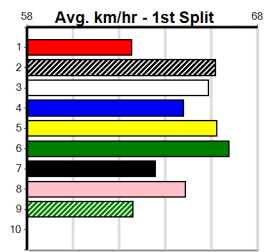

HOOKED ON SCOTCH @ STUD

Distance: 450m, Race Type: Mixed 4/5, Total Prizemoney: $3,360
1st: $2,250, 2nd: $690, 3rd: $345, 4th: $75

RUAPUKE ROCKS (4) resumed racing with two near record wins here and with some luck in the initial stages he can atone for his unlucky last start run at Bendigo. HERE COMES ARTIE (6) is an elite city class speedster who looks the clear danger.

Watchdog Tips: 4 6 7 2 Bet: Box Quinella 4,6 ($10 for 1000%)

Form Box Wgt Dist Track Date Time BON Margin 1st/2nd (Time) PIR Checked Comment W/R Split 1 S/P Grade

MIGHTY HANNIBAL [5] Tough ask in this company, needs it easier. $51.00
BK Dog Feb-21 Sire: BERNARDO Dam: MIGHTY MATILDA
Owner(s): J Brown
Winning Distances: < 300m (0) 300 - 399m (2) 400 - 499m (2) 500 - 599m (1) 600 - 699m (0) > 700m (0)
Winning Weights: 35.8(1) 36.1(1) 36.9(1) 37.1(1) 39.1(1)
1st (7) 39.1 460 WGL R8 15-Feb-24 26.09 26.03 1.75L GENIAL JED (26.20) M/411 . . . 6.67 $5.60 T3-5
3rd (4) 38.6 450 TRA R8 21-Feb-24 25.51 24.88 9.00L DR. JETHRO (24.88) M/554 . . . 6.87 $48.00 X45
4th (5) 38.9 500 TRA R9 01-Mar-24 28.44 28.23 3.25L HIGH EMOTION (28.23) M/422 . . . 9.25 $15.90 X45
7th (5) 38.7 460 WGL R8 12-Mar-24 26.54 25.98 8.00L WEST ON STROBE (25.98) M/767 . . . 6.76 $70.40 X45
4th (3) 39.7 460 WGL R7 25-Mar-24 26.41 25.40 15.00 WHIPPING IT (25.40) M/544 . . . 6.69 $30.90 5
3rd (8) 38.0 400 WGL R10 26-Apr-24 22.85 22.35 3.00L VOLKANOVSKI (22.65) S/45 . . . 8.50 $83.10 5
6th (8) 38.0 515 SAP R5 05-May-24 30.62 29.71 9.50L MR. WALLACE (29.96) S/6656 . . . 5.37 $29.90 5
5th (2) 38.4 460 WGL R6 14-May-24 26.63 25.86 5.00L NORSE QUEEN (26.29) M/555 . . . 6.84 $36.80 5
Last 3 wins NOT included above
1st (1) 36.1 395 TRA R2 18-Aug-23 23.03 22.26 0.50L GREMLIN (23.06) S/883 . . SW . 4.02 $10.30 MF
1st (2) 36.9 450 TRA R7 23-Oct-23 25.52 25.52 5.00L FANCY RYKER (25.86) M/521 . . . 6.90 $3.60 T3-RW
1st (5) 37.1 500 TRA R6 27-Dec-23 28.54 28.54 1.5L KISAUNI (28.64) M/411 . . SW . 9.40 $39.30 5

Box History
Bx 1st 2nd 3rd 4th 5th 6th 7th 8th
1 1 1 1 1 1 1 1
2 1 1 1 1 1 1 1
3 2 2 2 2 2 2 2
4 1 2 2 1 1 1 1
5 1 1 2 2 2 2 1
6 1 1 1 1 2 1 1
7 2 1 1 1 1 1 1
8 1 1 1 1 1 1 1
Prize Best $13705.00
Starts 25.52(2)-23/10/23
Trk/Dts 39-5-5-4
APM 7-1-3-1 3911