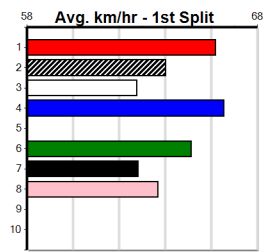

SPORTSBET MAKE IT A MULTI

Distance: 395m, Race Type: Grade 5, Total Prizemoney: $2,925
1st: $1,950, 2nd: $600, 3rd: $300, 4th: $75

Inside division should dominate here particularly in the early stages and the in-form FIFI BALE (4) has the speed to lead throughout. MYALL PRAWN (3) drops in class and his best form would take some stopping. DR. OLIVIA (2) is armed with early burn.

Watchdog Tips: 4 3 2 1 Bet: Box Trifecta 1,2,3,4 ($10 for 41.67%)

MY MATE MINA [5] Drawn to settle on the speed, each way. $9.00
BK Dog Dec-20 Sire: BARCIA BALE Dam: MISS GRACIE
Owner(s): R Di mauro
Trainer: Greg Doyle (Mulgrave)
Winning Distances: < 300m (0) 300 - 399m (4) 400 - 499m (3) 500 - 599m (0) 600 - 699m (0) > 700m (0)
Winning Weights: 33.5(1) 34.0(1) 34.7(1) 34.9(1) 35.0(1) 35.1(1) 36.3(1)
Race results table with columns: 1st, 2nd, 3rd, 4th, 5th, 6th, 7th, 8th. Includes Box History and Prize Best Starts Trk/Dts APM.

DR. OLIVIA [5] Injured last time, can burn early, threat if fit. $4.60
BK Bitch Feb-21 Sire: BERNARDO Dam: BEATRICE
Owner(s): DOCTORS KENNELS (SYN), J McMahon, J Gill
Trainer: Judith McMahon (Darriman)
Winning Distances: < 300m (0) 300 - 399m (2) 400 - 499m (2) 500 - 599m (0) 600 - 699m (0) > 700m (0)
Winning Weights: 27.1(1) 27.2(1) 27.6(1) 27.8(1)
Race results table with columns: 1st, 2nd, 3rd, 4th, 5th, 6th, 7th, 8th. Includes Box History and Prize Best Starts Trk/Dts APM.

MYALL PRAWN [5] Been racing in tougher races, suited here, danger. $4.40
WBK Dog Feb-21 Sire: ORSON ALLEN Dam: SPOT ON CINTA
Owner(s): Yacaaba (SYN), J Risk, R Gilmore, E Risk, S Risk
Trainer: Raymond Gilmore (Kilmany)
Winning Distances: < 300m (0) 300 - 399m (6) 400 - 499m (1) 500 - 599m (1) 600 - 699m (0) > 700m (0)
Winning Weights: 26.8(1) 27.2(1) 27.4(1) 27.6(1) 27.7(1) 27.8(1) 27.9(2)
Race results table with columns: 1st, 2nd, 3rd, 4th, 5th, 6th, 7th, 8th. Includes Box History and Prize Best Starts Trk/Dts APM.

FIFI BALE (NSW)[5] In form runner, can cross and lead, hard to catch $3.00
RF Bitch Dec-21 Sire: FERAL FRANKY Dam: ZELZER ALLEN
Owner(s): B Wheeler
Trainer: Robert Camilleri (Lara)
Winning Distances: < 300m (0) 300 - 399m (2) 400 - 499m (1) 500 - 599m (0) 600 - 699m (0) > 700m (0)
Winning Weights: 27.3(1) 27.6(1) 28.4(1)
Race results table with columns: 1st, 2nd, 3rd, 4th, 5th, 6th, 7th, 8th. Includes Box History and Prize Best Starts Trk/Dts APM.

*** VACANT BOX ***
Sire: Dam:
Owner(s):
Trainer:
Winning Distances: < 300m (0) 300 - 399m (0) 400 - 499m (0) 500 - 599m (0) 600 - 699m (0) > 700m (0)
Winning Weights:
Box History