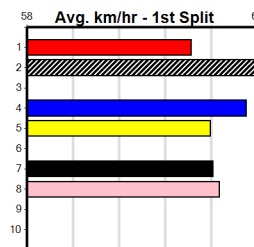

CATCH THE THIEF @ STUD

Distance: 395m, Race Type: Mixed 4/5, Total Prizemoney: $3,360
1st: $2,250, 2nd: $690, 3rd: $345, 4th: $75

SODA FRANK (8) returns from injury and on his best form he would take a power of beating.
MAJOR MIKE (1) boasts explosive early speed and looks the leader. BLITZ (2) can get a nice run early behind the red.

Watchdog Tips: 8 1 2 4 Bet: Box Trifecta 1,2,4,8 ($10 for 41.67%)

Table with columns: Form Box, Wgt, Dist, Track, Date, Time, BON, Margin, 1st/2nd (Time), PIR, Checked, Comment, W/R, Split 1, S/P, Grade

MAJOR MIKE [5] Can set a cracking pace early, big chance. $5.00
Owner(s): M Pease
Winning Distances: < 300m (0) 300 - 399m (6) 400 - 499m (1) 500 - 599m (0) 600 - 699m (0) > 700m (0)
Winning Weights: 32.4(1) 32.7(2) 33.2(1) 33.5(1) 33.6(1) 34.0(1)
Box History table and Prize Best Starts table included.

BLITZ [4] Drawn to get a nice cart early, major player. $5.00
Owner(s): M Pease
Winning Distances: < 300m (0) 300 - 399m (8) 400 - 499m (0) 500 - 599m (0) 600 - 699m (0) > 700m (0)
Winning Weights: 27.4(1) 27.6(2) 27.9(1) 28.0(2) 28.9(2)
Box History table and Prize Best Starts table included.

*** VACANT BOX ***
Owner(s):
Winning Distances: < 300m (0) 300 - 399m (0) 400 - 499m (0) 500 - 599m (0) 600 - 699m (0) > 700m (0)
Winning Weights:

HYPERKINETIC (QLD)[5] Back in good form, must be respected. $10.00
Owner(s): G Mifsud
Winning Distances: < 300m (0) 300 - 399m (1) 400 - 499m (6) 500 - 599m (0) 600 - 699m (0) > 700m (0)
Winning Weights: 33.9(1) 34.1(1) 34.2(1) 34.4(1) 34.5(1) 34.8(1) 34.9(1)
Box History table and Prize Best Starts table included.

GRETEL'S GIRL [5] Can spear out of the boxes, keep safe. $8.00
Owner(s): J Booker
Winning Distances: < 300m (0) 300 - 399m (5) 400 - 499m (1) 500 - 599m (0) 600 - 699m (0) > 700m (0)
Winning Weights: 26.6(1) 26.8(2) 27.0(3)
Box History table and Prize Best Starts table included.