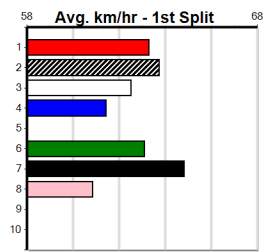

Watchdog Tips: 3 2 4 7 Bet: Win 3

Table with columns: Form Box, Wgt, Dist, Track, Date, Time, BON, Margin, 1st/2nd (Time), PIR, Checked, Comment, W/R, Split 1, S/P, Grade

MIGHTY HERCULES [5] Draw helps but others rate better, tested. \$23.00
RF Dog Feb-21 Sire: BERNARDO Dam: MIGHTY MATILDA
Owner(s): J Brown
Trainer: John Brown (Nyora)