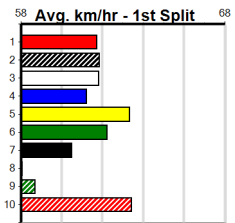

GREYHOUND ADOPTION PROGRAM

Distance: 350m, Race Type: Tier 3 - Maiden, Total Prizemoney: $1,530
1st: $1,000, 2nd: $320, 3rd: $160, 4th: $50

2

11:26AM

(VIC time)

ASSUME FLOPPY (1) was handily placed from this draw 2 starts back and she could be the one to beat after a freshen up. BINGO DASH (8) was far from disgraced last start and she could be the danger. CALAMITY KAIT (2) has claims as well.

Watchdog Tips:

1 8 2 3 Bet:

Win 1

Form Box Weight Dist Track Date Time BON Margin 1st/2nd (Time) PIR Checked Comment W/R Split 1 S/P Grade

1 ASSUME FLOPPY [M] *Resuming, placed from this draw 2 back, go close.*
BK D Dec-21 ALLEN DEED **BLACK MUSTANG** **$6.50**

Trainer: Dale Dawson (Preston)
ST (-) 32.5 525 MEP 20-Mar-24 30.72 8.00 Trial Cleared M/55 . 5of5 . 5.20 $. ST
3rd (1) 32.5 525 MEP R2 27-Mar-24 30.99 29.96 3.75 LCLASSIC GREY (30.72) M/5333 . . 5.28 $7.40 M
4th (6) 32.6 525 MEP R1 03-Apr-24 31.31 29.91 19.00 FLYING ENVY (30.04) M/8876 . V0 . 5.68 $12.90 M
ST (-) 32.2 300 HVL 12-May-24 17.31 6.00 Trial Cleared M/23 . 3of4 . 4.04 $. ST

Owner(s): D Dawson

Winning Boxes

1	2	3	4	5	6	7	8
Prize				$1,825.00			
Best				FSH			
Starts				12-0-3-2			
Trk/Dst				0-0-0-0			
APM				$963			

2 CALAMITY KAIT [M] *Can race in a forward position throughout, chance.*
BK B Jun-21 ASTON DEE BEE **ACOUSTIC LEE** **$5.50**

Trainer: Shara Quinlan (Rushworth)
4th (2) 26.6 390 SHP R1 25-Apr-24 22.89 22.31 2.00 LSHE IS SPOILT (22.77) Q/11 . . 8.50 $7.20 M
3rd (4) 26.6 425 BEN R1 01-May-24 25.05 24.35 5.50 LLIMIT MISS (24.68) M/333 . . 6.83 $4.40 M
8th (8) 26.4 425 BEN R1 08-May-24 25.20 23.97 9.50 LBLUE RISE (24.54) M/768 . . 6.94 $28.60 T3-M
4th (2) 26.3 425 BEN R1 17-May-24 25.25 23.88 2.50 LLITTLE TIC (25.09) M/514 . . 6.78 $55.40 M

Owner(s): J Accurso

Winning Boxes

1	2	3	4	5	6	7	8
Prize				$285.00			
Best				FSH			
Starts				8-0-0-1			
Trk/Dst				0-0-0-0			
APM				$285			

3 BLAZING FRANKIE [M] *Handy mid race pace in recent placings, threat.*
BK D Feb-22 FERAL FRANKY **WAR RUBY** **$3.60**

Trainer: Stephen Brincat (Albanvale)
2nd (5) 33.0 525 MEP R2 17-Apr-24 30.81 29.95 1.00 LSWINGING SINGH (30.75) M/6544 . . 5.40 $15.50 M
2nd (8) 33.4 595 SAP R3 21-Apr-24 35.15 34.02 2.50 LNO WAY PUNK (34.99) M/4432 . . 9.73 $4.20 RW
2nd (7) 33.2 595 SAP R4 28-Apr-24 34.72 34.14 2.00 LCASHING OUT (34.59) M/3322 . . 9.54 $6.40 RW
6th (1) 32.9 595 SAP R3 13-May-24 35.09 34.39 9.00 LFLYING ENVY (34.48) M/5666 . . 9.71 $8.10 RW

Owner(s): S Brincat

Winning Boxes

1	2	3	4	5	6	7	8
Prize				$3,925.00			
Best				FSH			
Starts				26-0-4-2			
Trk/Dst				0-0-0-0			
APM				$2682			

4 HARD ROTOR [M] *Drawn to find some trouble in this, needs to step.*
BK B Mar-22 HARD STYLE RICO **ROTARUA** **$10.00**

Trainer: Max Zammit (Exford)
6th (8) 28.6 390 BAL R1 17-Apr-24 23.28 22.22 9.50 LDARTS NIGHT (22.62) S/66 . . 8.85 $28.10 M
5th (4) 28.9 390 BAL R2 21-Apr-24 22.94 22.23 8.00 LAWESOME JADE (22.38) S/77 . . 8.90 $6.30 RW
6th (7) 28.3 450 BAL R3 12-May-24 26.14 25.50 9.00 LSTEADFAST EDDIE (25.52) M/225 . . 6.79 $55.80 T3-M
5th (6) 28.4 350 HVL R2 17-May-24 20.23 19.45 7.50 LASTON MAPLE (19.71) M/5 . SW . 6.93 $16.30 T3-M

Owner(s): M Zammit

Winning Boxes

1	2	3	4	5	6	7	8
Prize				$1,350.00			
Best				NBT			
Starts				17-0-3-2			
Trk/Dst				1-0-0-1			
APM				$842