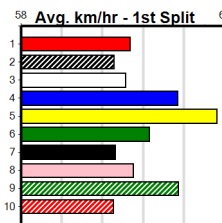

DOWNLOAD THE WATCHDOG APP

Distance: 300m, Race Type: Grade 5 T3, Total Prizemoney: $1,530
1st: $1,000, 2nd: $320, 3rd: $160, 4th: $50

4

12:04PM

(VIC time)

SPANISH BULLET (7) was a solid winner from this exact box 3 starts back and he could prove hard to hold out again today. MIGHTY INNINGS (5) can set the tempo soon after box rise here and he looks set to be prominent throughout.

Watchdog Tips:

7

5

4

1

Bet:

Win 7