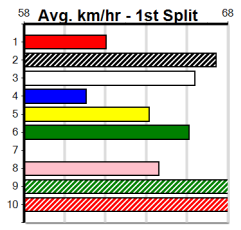

10
1:57PM
(VIC time)

STRAIGHT RACING...GREAT RACING

Distance: 300m, Race Type: Tier 3 - Grade 7, Total Prizemoney: $1,530
1st: $1,000, 2nd: $320, 3rd: $160, 4th: $50

GARY KNEW IT (8) can explode soon after box rise and he could prove hard to hold out in the run to the judge here. HUDSON FLYER (2) can race on the speed from the outset and he looks set to be prominent throughout. BONE SHAKER (3) has claims as well.

Watchdog Tips: 8 2 3 7 Bet: Win 8