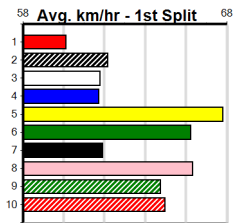

OUTER EAST FOOTBALL NETBALL COMP

6

12:39PM

(VIC time)

Distance: 350m, Race Type: Grade 5 T3, Total Prizemoney: $1,530
1st: $1,000, 2nd: $320, 3rd: $160, 4th: $50

CRACKERJACK JET (6) will find this a fair bit easier than his most recent racing and he could return to the winners list in a race of this nature. HE MAN (2) has shown good mid race pace in some recent placings and he could make his presence felt.

Watchdog Tips: **6** **2** **8** **5** **Bet:** **Quinella 2/6 ($10 for 1000%)**

Form	Box	Weight	Dist	Track	Date	Time	BON	Margin	1st/2nd (Time)	PIR	Checked	Comment	W/R	Split 1	S/P	Grade	Winning Boxes															
1																		Winning Boxes														
RF	B				Apr-21													1 2 3 4 5 6 7 8														
FIREBIRD FLYER [5]																	1		2		3		4		5		6		7		8	
COME ON CHARLIZE																	1		1		1		1		1		1		1		1	
Trainer: Trevor Gottsche (Healesville)																	Prize		$11,235.00		FSTD											
Owner(s): T Gottsche																	Best		41-3-8-1		Trk/Dst		0-0-0-0		APM		$2056					
2																		Winning Boxes														
BK	D				May-21													1 2 3 4 5 6 7 8														
HE MAN [5]																	1		1		2		1		1		1		2			
Trainer: Donald Jarvis (Sydenham)																	Prize		$12,600.00		19.55		55-7-8-8		Trk/Dst		29-3-6-6		$3190			
Owner(s): D Jarvis																	Best		29-3-6-6		APM		$3190									
3																		Winning Boxes														
RBD	D				Jul-20													1 2 3 4 5 6 7 8														
MANILA ARTISAN (NSW)[5]																	2		1		2		1		1		1		1			
Trainer: Jordan Formosa (Heathcote)																	Prize		$11,031.25		NBT		45-6-8-3		Trk/Dst		1-0-0-0		$1611			
Owner(s): J Formosa																	Best		1-0-0-0		APM		$1611									
4																		Winning Boxes														
BK	D				Nov-20													1 2 3 4 5 6 7 8														
STAND FOR ME [5]																	1		2		1		1		1		1		1			
Trainer: Scott Millard (Kyneton)																	Prize		$13,245.00		NBT		68-4-11-8		Trk/Dst		2-0-0-0		$1991			
Owner(s): Dash Racing (SYN), S Millard, C Millard																	Best		68-4-11-8		APM		$1991									
5																		Winning Boxes														
F	D				Dec-20													1 2 3 4 5 6 7 8														
GOLDEN COAST [5]																	2		2		2		1		1		1		1			
Trainer: Kylie Norton (Craigieburn)																	Prize		$8,760.00		19.64		57-6-3-7		Trk/Dst		20-3-1-3		$1925			
Owner(s): K Norton																	Best		57-6-3-7		APM		$1925									
6																		Winning Boxes														
BK	D				Nov-20													1 2 3 4 5 6 7 8														
CRACKERJACK JET [5]																	1		2		1		1		4		1		2			
Trainer: Grant Hammerstein (Kingslake West)																	Prize		$34,680.00		19.35		64-12-8-10		Trk/Dst		6-1-0-0		$7589			
Owner(s): G Hammerstein																	Best		64-12-8-10		APM		$7589