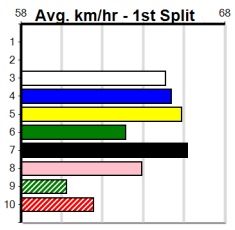

Distance: 300m, Race Type: Tier 3 - Grade 6, Total Prizemoney: $1,530
1st: $1,000, 2nd: $320, 3rd: $160, 4th: $50

3

11:44AM

(VIC time)

BLUE CHINCHILLA (1) has been racing well with smart wins here in 2 of her last 3 starts and she may be the one to beat again from her gun draw. BERN'S BANJO (5) came out running in some good recent wins and could be the danger again.

Watchdog Tips:

1

5

8

2

Bet:

Win 1