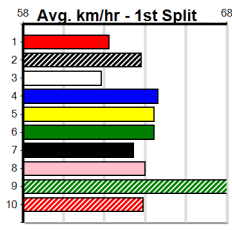

JVDM GREEN LIGHT ON PODCAST

Distance: 350m, Race Type: Grade 5 T3, Total Prizemoney: $1,530
1st: $1,000, 2nd: $320, 3rd: $160, 4th: $50

7

12:54PM
(VIC time)

COSMIC HOLIDAY (8) can set the tempo soon after box rise in this and he could lead from go to whoa if he does. QUEST FOR DREAMS (4) has been far from disgraced in recent times and she may only need an ounce of luck early to challenge.

Watchdog Tips:

8

4

1

5

Bet:

Win 8