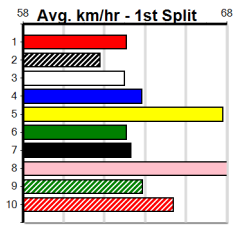

Healesville

11

2:22PM

(VIC time)

MONTROSE IGA LIQUOR

Distance: 300m, Race Type: Grade 5 T3, Total Prizemoney: \$1,530
1st: \$1,000, 2nd: \$320, 3rd: \$160, 4th: \$50

REELING DOLLARS (8) has produced some solid placings here in recent times and she could return to the winners list with an ounce of luck today. CRACKERJACK MAXY (7) recorded an explosive win here 2 starts back and could be right in the finish again.