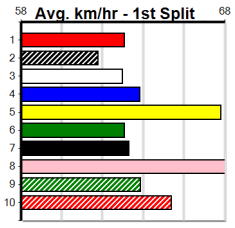

MONTROSE IGA LIQUOR

Distance: 300m, Race Type: Grade 5 T3, Total Prizemoney: \$1,530  
1st: \$1,000, 2nd: \$320, 3rd: \$160, 4th: \$50

11  
2:22PM  
(VIC time)

REELING DOLLARS (8) has produced some solid placings here in recent times and she could return to the winners list with an ounce of luck today. CRACKERJACK MAXY (7) recorded an explosive win here 2 starts back and could be right in the finish again.