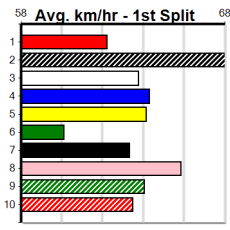

MR HUMMER LIMOS (1-2 WINS)

Distance: 350m, Race Type: Tier 3 - Restricted Win, Total Prizemoney: $1,530
1st: $1,000, 2nd: $320, 3rd: $160, 4th: $50

5

12:19PM

(VIC time)

ASTON MAPLE (2) recorded a good all the way maiden win here last start and he could be the one to beat again despite the rise in class. OUT OF CHARGE (5) led from go to whoa in his smart win 3 starts back and he could be the danger in this.

Watchdog Tips:

2

5

1

8

Bet:

Box Trifecta 1,2,5,8 ($10 for 41.67%)

Form	Box	Weight	Dist	Track	Date	Time	BON	Margin	1st/2nd (Time)	PIR	Checked	Comment	W/R	Split 1	S/P	Grade

1 CALM THE STORM [6]	<i>Strong wins in 2 of her last 3 starts, big chance.</i>	$5.50	Winnings
WBK B Oct-22 FERNANDO BALE	SUB ROSA		1 2 3 4 5 6 7 8
Trainer: William Donlon (Burnbank)			
6th (1) 24.2 395 TRA R1 01-May-24 23.20 21.88 12.00LLAKEVIEW DECEAH (22.37) M/766 . . . 3.85 $11.90 M			Prize Best $2,000.00 FSH
1st (5) 24.6 450 SHP R1 09-May-24 26.06 25.42 2.00LSAM'S UNIVERSE (26.18) M/441 . . . 6.95 $34.20 M			Starts 4-2-0-0
5th (2) 24.8 425 BEN R9 15-May-24 25.12 24.04 4.75LMICK'S DELIGHT (24.80) S/778 . . . 6.90 $3.90 T3-7			Trk/Dst 0-0-0-0
1st (3) 25.1 390 WBL R3 20-May-24 22.54 22.43 3.25LNURSE ROSIE (22.76) M/32 . . . 8.90 $6.70 7			APM $2000
Owner(s): KRAMERICA (SYN), G Farrugia, W Gallagher			

2 ASTON MAPLE [7]	<i>Good all the way maiden win last start, go close.</i>	$4.00	Winnings
BK B Apr-22 TOMMY SHELBY	ASTON MEILLEUR		1 2 3 4 5 6 7 8
Trainer: David Condon (Devon Meadows)			
2nd (6) 27.0 300 HVL R1 05-May-24 17.34 16.69 4.75LWILD SERENA (17.01) M/3 . . . 4.08 $4.20 M			Prize Best $1,780.00 19.71
3rd (4) 27.0 300 HVL R1 12-May-24 17.24 16.66 2.00LWILD VENUS (17.10) M/4 . . . 4.11 $7.40 M			Starts 3-1-1-1
1st (1) 26.9 350 HVL R2 17-May-24 19.71 19.45 2.00LTUDOR PEAK (19.84) S/1 . . . 6.70 $1.40 T3-M			Trk/Dst 1-1-0-0
Owner(s): R Borda			

3 CHELSEA DAGGER [7]	<i>Can be hit or miss early but has talent, respect.</i>	$5.50	Winnings
WBK B Oct-22 FERNANDO BALE	SUB ROSA		1 2 3 4 5 6 7 8
Trainer: Paul Radstock (Burnbank)			
8th (7) 23.8 395 TRA R1 01-May-24 23.38 21.88 15.00LLAKEVIEW DECEAH (22.37) M/678 . . . 3.80 $23.20 M			Prize Best $1,320.00 FSH
1st (2) 24.0 390 WBL R2 06-May-24 22.73 22.36 3.00LPLATYPUS YAALA (22.92) Q/11 . . . 8.84 $7.70 M			Starts 4-1-1-0
6th (3) 24.2 450 SHP R5 09-May-24 26.53 25.42 7.00LGO GO JEFF (26.06) M/876 . . . 7.18 $43.50 7			Trk/Dst 0-0-0-0
2nd (3) 24.6 500 WBL R4 20-May-24 25.86 25.57 0.75LLOLLIE DEEDS (25.81) M/233 . . . 6.75 $4.90 7			APM $1320
Owner(s): KRAMERICA (SYN), G Farrugia, W Gallagher			

4 GANNONEER [7]	*** SCRATCHED ***	$99.00	Winnings
F D Nov-21 BARCIA BALE	SUBWAY MISS		1 2 3 4 5 6 7 8
Trainer: Gerry Orr (Newborough)			
5th (5) 36.6 525 MEP R9 08-May-24 30.89 29.86 9.00LBUN QUAKE (30.28) M/3444 . V0 . 5.19 $83.50 7			Prize Best $4,700.00 NBT
ST (-) 36.4 350 TRA 13-May-24 20.09 3.25LTrial Cleared M/22 . 2of4 . $ ST			Starts 34-1-6-7
5th (2) 36.6 350 HVL R5 17-May-24 19.74 19.45 2.00LSHARNI'S BOY (19.60) M/5 . . . 6.69 $15.00 T3-RW			Trk/Dst 8-0-1-2
2nd (3) 36.6 395 TRA R4 20-May-24 22.90 22.21 3.75LINTER ROUGE (22.64) M/332 . . . 3.94 $2.20 T3-7			APM $2804
Owner(s): V Johnson