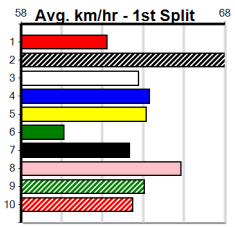

# MR HUMMER LIMOS (1-2 WINS)

Distance: 350m, Race Type: Tier 3 - Restricted Win, Total Prizemoney: \$1,530  
 1st: \$1,000, 2nd: \$320, 3rd: \$160, 4th: \$50

**5**

12:19PM

(VIC time)

ASTON MAPLE (2) recorded a good all the way maiden win here last start and he could be the one to beat again despite the rise in class. OUT OF CHARGE (5) led from go to whoa in his smart win 3 starts back and he could be the danger in this.