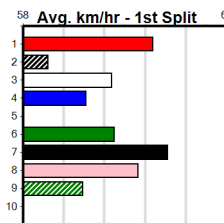

Healesville

SPORTSBET MAKE IT A MULTI

Distance: 300m, Race Type: Tier 3 - Maiden, Total Prizemoney: $1,530

1st: $1,000, 2nd: $320, 3rd: $160, 4th: $50

1
11:09AM
(VIC time)

RUPTURED (6) has shown good early speed in her last few starts and she could prove hard to hold out in a race of this nature. SPARKLE PANTS (8) is well drawn out wide and looks the danger after handy placings in 2 of her last 4 starts.

Watchdog Tips:

6

8

7

5

Bet:

Win 6