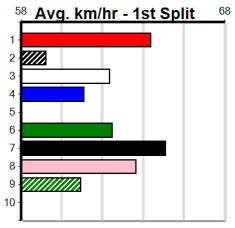

Healesville

SPORTSBET MAKE IT A MULTI

Distance: 300m, Race Type: Tier 3 - Maiden, Total Prizemoney: $1,530
1st: $1,000, 2nd: $320, 3rd: $160, 4th: $50

1

11:09AM
(VIC time)

RUPTURED (6) has shown good early speed in her last few starts and she could prove hard to hold out in a race of this nature. SPARKLE PANTS (8) is well drawn out wide and looks the danger after handy placings in 2 of her last 4 starts.

Watchdog Tips: 6 8 7 5 Bet: Win 6

Table with 10 rows of horse racing entries. Each entry includes a horse name, trainer, date, distance, track, time, odds, and a winning box table with prize, best, starts, and Trk/Dst APM.