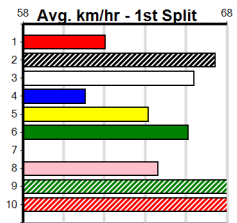

STRAIGHT RACING...GREAT RACING

Distance: 300m, Race Type: Tier 3 - Grade 7, Total Prizemoney: $1,530
1st: $1,000, 2nd: $320, 3rd: $160, 4th: $50

10

1:57PM

(VIC time)

GARY KNEW IT (8) can explode soon after box rise and he could prove hard to hold out in the run to the judge here. HUDSON FLYER (2) can race on the speed from the outset and he looks set to be prominent throughout. BONE SHAKER (3) has claims as well.

Watchdog Tips:

8

2

3

7

Bet:

Win 8