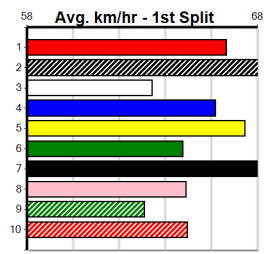

GREYHOUND CLUBS VICTORIA

Distance: 350m, Race Type: Grade 5 T3, Total Prizemoney: $1,530
1st: $1,000, 2nd: $320, 3rd: $160, 4th: $50

HAMILLSON (2) can explode soon after box rise in his races and he could be the one to beat with any luck early. HARD PRESS (1) was a solid last start winner here and she could be right in the finish again from the gun draw today.

Watchdog Tips: 2 1 5 6 Bet: Win 2

Race card for HARD PRESS [5]. Includes dog details, owner, sire, dam, winning distances, weights, and a box history table.

Race card for HAMILLSON [5]. Includes dog details, owner, sire, dam, winning distances, weights, and a box history table.

Race card for BUCK SHINES [5]. Includes dog details, owner, sire, dam, winning distances, weights, and a box history table.

Race card for ROMP TIN (WA)[5]. Includes dog details, owner, sire, dam, winning distances, weights, and a box history table.

Race card for IRISH BREW [5]. Includes dog details, owner, sire, dam, winning distances, weights, and a box history table.