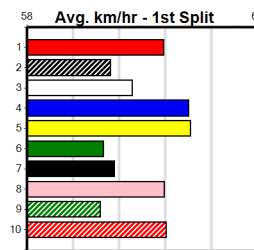

PITSTOP MOWER REPAIRS

9

1:42PM

(VIC time)

Distance: 350m, Race Type: Tier 3 - Grade 7, Total Prizemoney: $1,530
1st: $1,000, 2nd: $320, 3rd: $160, 4th: $50

BUN WILDFIRE (3) showed speed in her good win 3 starts back and she may prove a bit too classy for her rivals in this. FERNLEIGH (5) can race on the speed from the outset here and he looks set to be prominent throughout.

Watchdog Tips: **3** **5** **7** **1** **Bet:** Box Trifecta 1,3,5,7 ($10 for 41.67%)

BALDO [7] **Drawn to race on the speed in this, can threaten.** **$6.00**

BK Dog Jan-21 Sire: BARCIA BALE Dam: CHIQUITA LASS Trainer: Murray Collyer (Coburg East)

Owner(s): M Collyer
Winning Distances: < 300m (0) 300 - 399m (1) 400 - 499m (0) 500 - 599m (0) 600 - 699m (0) > 700m (0)
Winning Weights: 33.3(1)

Pos	Dist	Wgt	Trk	Date	Time	BOB	Margin	1st/2nd (Time)	PIR	Checked	Comment	WR	Split 1	S/P	Grade
5th (5)	34.7	390	BAL	R3	01-Apr-24	23.37	22.14	12.00 HARTLAND PRINCE (22.55)	M/65	.	.	.	8.86	$23.00	T3-7
5th (2)	34.1	400	GEL	R9	09-Apr-24	23.25	22.46	4.00L ASTON BAHT (22.98)	M/63	.	.	.	8.75	$104.10	X67H
7th (7)	33.7	400	GEL	R9	16-Apr-24	23.75	22.64	16.00 BLACKPOOL WINNIE (22.68)	M/87	.	.	.	8.99	$60.80	7
6th (8)	33.7	425	BEN	R9	20-Apr-24	25.15	23.92	6.00L ASTON HOMARE (24.76)	M/466	.	.	.	6.74	$17.70	7
4th (1)	33.5	350	HVL	R4	10-May-24	20.04	19.66	2.00L CLOSED DOOR (19.91)	M/4	.	.	.	6.72	$65.20	T3-7
2nd (3)	33.2	400	GEL	R9	14-May-24	23.23	22.84	2.00L DAPHNEE'S GOLD (23.10)	M/22	.	.	.	8.64	$13.00	7
2nd (3)	33.3	350	HVL	R9	17-May-24	19.92	19.45	1.25L LUNA BEAUTY (19.85)	M/7	.	.	.	6.68	$24.60	T3-7
4th (2)	33.3	400	GEL	R9	21-May-24	23.27	22.48	1.5L ABRAXAS BALE (23.18)	M/54	.	.	.	8.68	$26.30	7

Last 3 wins NOT included above

Pos	Dist	Wgt	Trk	Date	Time	BOB	Margin	1st/2nd (Time)	PIR	Checked	Comment	WR	Split 1	S/P	Grade
1st (5)	33.3	300	HVL	R1	17-Mar-23	17.20	16.71	0.50L TASMAN HOPE (17.22)	M/3	.	.	.	4.02	$9.60	T3-RW

Prize Best Starts Trk/Dts APM: $7920.00 NBT 72-1-12-9 21-0-2-4 2091

BRASTON MISS [7] **Likely to be in the back half early, tough ask.** **$15.00**

BK Bitch Jul-21 Sire: ASTON DEE BEE Dam: BROADWAY MISS Trainer: Jordan Formosa (Heathcote)

Owner(s): B Ruttlely
Winning Distances: < 300m (0) 300 - 399m (1) 400 - 499m (0) 500 - 599m (0) 600 - 699m (0) > 700m (0)
Winning Weights: 28.7(1)

Pos	Dist	Wgt	Trk	Date	Time	BOB	Margin	1st/2nd (Time)	PIR	Checked	Comment	WR	Split 1	S/P	Grade
4th (4)	29.3	300	HVL	R12	27-Feb-24	17.10	16.59	2.50L EXPRESS PACK (16.93)	M/6	.	.	.	4.02	$11.00	7
4th (6)	29.9	390	SHP	R10	05-Mar-24	22.70	22.11	3.75L MARKET MOVES (22.45)	S/44	.	.	.	9.01	$22.30	7
3rd (5)	29.8	425	BEN	R3	13-Mar-24	24.67	24.00	1.00L SPIRIT OF PANAMA (24.62)	M/663	.	.	.	6.72	$7.80	T3-7
2nd (6)	29.5	425	BEN	R4	20-Mar-24	24.77	24.11	5.00L CLOISONNE (24.42)	M/232	.	.	.	6.65	$5.40	X67
7th (8)	29.9	390	SHP	R3	04-Apr-24	22.86	22.20	6.50L ORIENTAL AURORA (22.42)	M/66	.	.	.	8.88	$34.40	T3-7
6th (3)	29.9	390	SHP	R9	18-Apr-24	22.75	22.09	8.00L SOLID GROUND (22.19)	M/75	.	.	.	9.07	$18.00	T3-7
6th (8)	29.5	390	SHP	R9	02-May-24	23.10	22.35	9.00L DARTS NIGHT (22.47)	M/67	.	.	.	8.80	$26.90	T3-7
4th (5)	29.2	425	BEN	R9	15-May-24	25.05	24.04	3.75L MICK'S DELIGHT (24.80)	M/854	.	.	.	6.92	$6.80	T3-7

Last 3 wins NOT included above

Pos	Dist	Wgt	Trk	Date	Time	BOB	Margin	1st/2nd (Time)	PIR	Checked	Comment	WR	Split 1	S/P	Grade
1st (6)	28.7	385	SHP	R1	21-Sep-23	22.21	21.81	1.75L KRAKEN SHOUT (22.33)	Q/11	.	.	.	8.24	$4.00	M

Prize Best Starts Trk/Dts APM: $3870.00 FSTD 32-1-3-6 0-0-0-0 1218