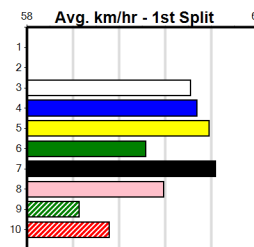

Distance: 300m, Race Type: Tier 3 - Grade 6, Total Prizemoney: $1,530
1st: $1,000, 2nd: $320, 3rd: $160, 4th: $50

BLUE CHINCHILLA (1) has been racing well with smart wins here in 2 of her last 3 starts and she may be the one to beat again from her gun draw. BERN'S BANJO (5) came out running in some good recent wins and could be the danger again.

Watchdog Tips: 1 5 8 2 **Bet:** Win 1

1

BLUE CHINCHILLA [6] **$3.60**

BE Bitch Apr-22 **Sire: SHIMA SHINE** **Dam: FLOSSING**

Owner(s): MARLIE (SYN), J Grindley, M Grindley, K Sweeney **Trainer: Julie Grindley (Gladysdale)**

Winning Distances: < 300m (0) 300 - 399m (2) 400 - 499m (0) 500 - 599m (0) 600 - 699m (0) > 700m (0)

Winning Weights: 27.3(1) 27.6(1)

Run	Dist	Wgt	Track	Date	Time	Margin	1st/2nd (Time)	PIR	Checked	Comment	W/R	Split 1	S/P	Grade
3rd (4)	27.2	300	HVL	R2	25-Feb-24	17.14	16.27	6.50L FAST LOVE (16.71)	M/4			3.93	$8.30	MH
8th (4)	27.3	300	HVL	R2	03-Mar-24	17.24	16.66	7.50L FAST LOVE (16.74)	M/4			3.96	$38.50	MF
1st (1)	27.3	300	HVL	R1	15-Mar-24	16.99	16.83	2.75L TYRANT TYRIAN (17.17)	M/1			3.90	$3.20	T3-M
1st (2)	27.6	300	HVL	R4	03-May-24	17.12	16.90	0.75L FERNLEIGH (17.16)	M/1	SW		3.91	$2.40	T3-7
3rd (2)	27.6	300	HVL	R2	19-May-24	16.97	16.55	2.50L MISSES EASY (16.80)	M/2			3.95	$21.30	X67

Last 3 wins NOT included above

Bx	1st	2nd	3rd	4th	5th	6th	7th	8th
1	1							
2	1		1					
3								
4				1				1
5								
6								
7								
8								

Prize Best	$2560.00
Starts	16.99(1)-15/3/24
Trk/Dts	5-2-0-2
APM	5-2-0-2 2056

2

DEVIL IN ME [6] **$6.50**

BK Bitch Mar-22 **Sire: MY REDEEMER** **Dam: STAR ANISE**

Owner(s): K King **Trainer: Kay King (Langwarrin)**

Winning Distances: < 300m (0) 300 - 399m (2) 400 - 499m (0) 500 - 599m (0) 600 - 699m (0) > 700m (0)

Winning Weights: 30.0(1) 30.1(1)

Run	Dist	Wgt	Track	Date	Time	Margin	1st/2nd (Time)	PIR	Checked	Comment	W/R	Split 1	S/P	Grade
6th (3)	30.1	300	HVL	R4	17-Jan-24	17.47	16.63	6.50L URANA PANDA (17.02)	M/5			4.01	$13.20	M
3rd (7)	30.0	300	HVL	R1	15-Mar-24	17.26	16.83	4.00L BLUE CHINCHILLA (16.99)	M/6			4.03	$9.00	T3-M
1st (4)	30.1	350	TRA	R1	20-Mar-24	20.47	20.19	1.5L MR. DRIFTER (20.56)	Q/11			6.72	$4.50	M
5th (8)	30.2	350	TRA	R3	25-Mar-24	20.77	19.90	4.25L INTER BLACK FIRE (20.47)	M/43			6.83	$4.90	7
1st (5)	30.0	350	TRA	R3	01-Apr-24	20.25	19.91	2.25L SOUTHERN LAW (20.41)	M/11			6.66	$6.20	T3-RW
3rd (2)	29.9	350	TRA	R9	08-Apr-24	20.46	20.08	0.75L ARABIAN PRINCESS (20.41)	M/22	SW		6.77	$1.30	T3-RW
2nd (5)	30.0	350	TRA	R3	15-Apr-24	20.42	19.87	8.00L WHIZZER (19.87)	M/52			6.84	$2.10	6G
2nd (4)	30.0	350	TRA	R9	22-Apr-24	20.21	19.86	1.5L INTER BLACK FIRE (20.11)	M/22			6.70	$3.00	T3-6

Last 3 wins NOT included above

Bx	1st	2nd	3rd	4th	5th	6th	7th	8th
1								
2			1					
3							1	
4	1	1						
5	1	1				1		
6								
7			1		1			
8								

Prize Best	$2960.00
Starts	NBT
Trk/Dts	10-2-2-2
APM	4-0-0-1 2200