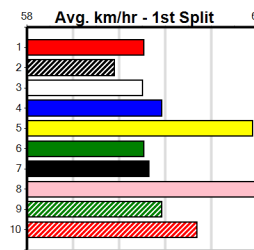

MONTROSE IGA LIQUOR

Distance: 300m, Race Type: Grade 5 T3, Total Prizemoney: $1,530
1st: $1,000, 2nd: $320, 3rd: $160, 4th: $50

REELING DOLLARS (8) has produced some solid placings here in recent times and she could return to the winners list with an ounce of luck today. CRACKERJACK MAXY (7) recorded an explosive win here 2 starts back and could be right in the finish again.

Watchdog Tips: 8 7 5 2 Bet: Win 8

Form Box Wgt Dist Track Date Time BON Margin 1st/2nd (Time) PIR Checked Comment W/R Split 1 S/P Grade

KANJI QUEBEC [5] Much better than his last few starts, keep safe. $10.00
Owner(s): Nettleton Park Racing (SYN), S O'connell, M O'connell, B Coyle, T Sandilands, A Murray, M Willia
Trainer: Mark Giddings (Heathcote)

Box History
Bx 1st 2nd 3rd 4th 5th 6th 7th 8th
Prize Best Starts Trk/Dts APM

THAI BUTTERFLY [5] Good wins here in 2 of last 3, threat with luck. $4.20
Owner(s): S Randle
Trainer: Mathew Tabb (Lara)

Box History
Bx 1st 2nd 3rd 4th 5th 6th 7th 8th
Prize Best Starts Trk/Dts APM

WICKET MAIDEN [5] Good turn of foot once balanced, must respect. $5.50
Owner(s): Team Seymour (SYN), B Seymour, W Seymour, J Seymour
Trainer: Bernard Seymour (Woodvale)

Box History
Bx 1st 2nd 3rd 4th 5th 6th 7th 8th
Prize Best Starts Trk/Dts APM

BERRY BLUE EVIE [5] Been well beaten in recent times, needs to step. $21.00
Owner(s): K Newport
Trainer: Taylor Edwards (Broadford)

Box History
Bx 1st 2nd 3rd 4th 5th 6th 7th 8th
Prize Best Starts Trk/Dts APM

INTER BLACK FIRE [5] Good all the way wins in 2 of his last 3, chance. $8.00
Owner(s): TONY AND JOE (SYN), T Interligi, J Interligi
Trainer: Tony Interligi (Endeavour Hills)

Box History
Bx 1st 2nd 3rd 4th 5th 6th 7th 8th
Prize Best Starts Trk/Dts APM

1

2

3

4

5