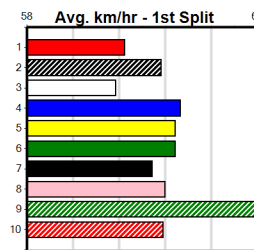

JVDM GREEN LIGHT ON PODCAST

Distance: 350m, Race Type: Grade 5 T3, Total Prizemoney: $1,530
1st: $1,000, 2nd: $320, 3rd: $160, 4th: $50

COSMIC HOLIDAY (8) can set the tempo soon after box rise in this and he could lead from go to whoa if he does. QUEST FOR DREAMS (4) has been far from disgraced in recent times and she may only need an ounce of luck early to challenge.

Watchdog Tips: 8 4 1 5 Bet: Win 8

BRAEMAR SHEENA [5] Well drawn, good win 4 starts back, big chance. $3.60
Owner(s): Y Cassidy
Winning Distances: < 300m (0) 300 - 399m (0) 400 - 499m (4) 500 - 599m (0) 600 - 699m (0) > 700m (0)
Box History table and Prize Best Starts Trk/Dts APM

DANCE MODE [5] Wide runner, well beaten of late, looks unlikely. $21.00
Owner(s): T Condon
Winning Distances: < 300m (0) 300 - 399m (0) 400 - 499m (3) 500 - 599m (1) 600 - 699m (0) > 700m (0)
Box History table and Prize Best Starts Trk/Dts APM

BRAEMAR AUDREY [5] Likely to be out the back early here, tough ask. $5.50
Owner(s): Y Cassidy
Winning Distances: < 300m (0) 300 - 399m (3) 400 - 499m (2) 500 - 599m (0) 600 - 699m (0) > 700m (0)
Box History table and Prize Best Starts Trk/Dts APM

QUEST FOR DREAMS [5] Far from disgraced in recent times, major player. $8.00
Owner(s): C Kas
Winning Distances: < 300m (0) 300 - 399m (0) 400 - 499m (0) 500 - 599m (3) 600 - 699m (0) > 700m (0)
Box History table and Prize Best Starts Trk/Dts APM

RUBBER BUCKY (NSW)[5] Much better than recent form may appear, threat. $4.60
Owner(s): Dual Code Sydney (SYN), M Wallace, S Kavanagh, J Doran, G Moore, A Martin
Winning Distances: < 300m (0) 300 - 399m (2) 400 - 499m (2) 500 - 599m (0) 600 - 699m (0) > 700m (0)
Box History table and Prize Best Starts Trk/Dts APM