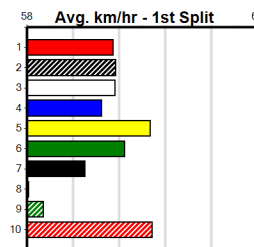

GREYHOUND ADOPTION PROGRAM

2

11:26AM

(VIC time)

Distance: 350m, Race Type: Tier 3 - Maiden, Total Prizemoney: $1,530
1st: $1,000, 2nd: $320, 3rd: $160, 4th: $50

ASSUME FLOPPY (1) was handily placed from this draw 2 starts back and she could be the one to beat after a freshen up. BINGO DASH (8) was far from disgraced last start and she could be the danger. CALAMITY KAIT (2) has claims as well.

Watchdog Tips: **1** **8** **2** **3** **Bet:** **Win 1**

1

ASSUME FLOPPY [M] **Resuming, placed from this draw 2 back, go close.** **$6.50**
BK Dog Dec-21 Sire: ALLEN DEED Dam: BLACK MUSTANG Trainer: Dale Dawson (Preston)
Owner(s): D Dawson
Winning Distances: < 300m (0) 300 - 399m (0) 400 - 499m (0) 500 - 599m (0) 600 - 699m (0) > 700m (0)
Winning Weights:
7th (5) 32.2 460 GEL R2 22-Jan-24 26.84 25.90 6.50L YAKU BALE (26.40) M/337 . . . . 6.77 $4.80 M
4th (4) 32.8 460 GEL R12 05-Feb-24 26.40 25.59 8.00L PICCOLO BALE (25.85) M/443 . . . . 6.78 $9.60 M
3rd (5) 32.6 400 GEL R9 20-Feb-24 23.31 22.58 8.50L BAKIS BALE (22.72) M/45 . . . . 8.75 $5.10 T3-M
2nd (5) 32.3 450 BAL R2 26-Feb-24 25.88 25.58 0.25L LISA INTENTION (25.87) M/332 . V0 . 7.18 $5.00 T3-M
ST (-) 32.5 525 MEP 20-Mar-24 30.72 . . . . 8.00L Trial Cleared M/55 . 5of5 . 5.20 . ST
3rd (1) 32.5 525 MEP R2 27-Mar-24 30.99 29.96 3.75L CLASSIC GREY (30.72) M/5333 . . . . 5.28 $7.40 M
4th (6) 32.6 525 MEP R1 03-Apr-24 31.31 29.91 19.00 FLYING ENVY (30.04) M/8876 . V0 . 5.68 $12.90 M
ST (-) 32.2 300 HVL 12-May-24 17.31 . . . . 6.00L Trial Cleared M/23 . 3of4 . 4.04 . ST
Last 3 wins NOT included above

Box History

Bx	1st	2nd	3rd	4th	5th	6th	7th	8th
1								
2							1	
3								
4					1			
5		2	1	1				1
6				2				
7							1	
8	1							

Prize Best					$1825.00			
Starts					FSH			
Trk/Dts					12-0-3-2			
APM					0-0-0-0			963

2

CALAMITY KAIT [M] **Can race in a forward position throughout, chance.** **$5.50**
BK Bitch Jun-21 Sire: ASTON DEE BEE Dam: ACOUSTIC LEE Trainer: Shara Quinlan (Rushworth)
Owner(s): J Accurso
Winning Distances: < 300m (0) 300 - 399m (0) 400 - 499m (0) 500 - 599m (0) 600 - 699m (0) > 700m (0)
Winning Weights:
5th (1) 26.8 450 SHP R3 05-Apr-24 26.70 25.14 18.00 PAGE ONE NEWS (25.49) M/224 . . . . 6.80 $15.80 M
5th (1) 26.5 390 BAL R2 10-Apr-24 23.54 21.89 6.00L STEP ON IT (23.15) S/75 . . . . 8.84 $21.20 M
7th (2) 26.7 425 BEN R2 14-Apr-24 24.94 24.03 10.00 ZIPPING LIZZO (24.25) M/566 . . . . 6.86 $43.70 T3-M
5th (3) 26.4 425 BEN R1 20-Apr-24 25.17 23.92 8.50L LAMIA LOUISE (24.58) M/214 . . . . 6.70 $43.10 M
4th (2) 26.6 390 SHP R1 25-Apr-24 22.89 22.31 2.00L SHE IS SPOILT (22.77) Q/11 . . . . 8.50 $7.20 M
3rd (4) 26.6 425 BEN R1 01-May-24 25.05 24.35 5.50L LIMIT MISS (24.68) M/333 . . . . 6.83 $4.40 M
8th (8) 26.4 425 BEN R1 08-May-24 25.20 23.97 9.50L BLUE RISE (24.54) M/768 . . . . 6.94 $28.60 T3-M
4th (2) 26.3 425 BEN R1 17-May-24 25.25 23.88 2.50L LITTLE TIC (25.09) M/514 . . . . 6.78 $55.40 M
Last 3 wins NOT included above

Box History

Bx	1st	2nd	3rd	4th	5th	6th	7th	8th
1								
2				2				
3					1			1
4		1						
5								
6								
7								
8								1

Prize Best					$285.00			
Starts					FSH			
Trk/Dts					8-0-0-1			
APM					0-0-0-0			285