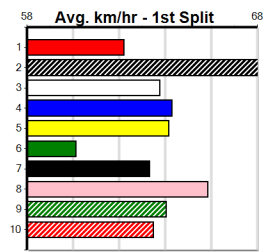

MR HUMMER LIMOS (1-2 WINS)

Distance: 350m, Race Type: Tier 3 - Restricted Win, Total Prizemoney: $1,530
1st: $1,000, 2nd: $320, 3rd: $160, 4th: $50

ASTON MAPLE (2) recorded a good all the way maiden win here last start and he could be the one to beat again despite the rise in class. OUT OF CHARGE (5) led from go to whoa in his smart win 3 starts back and he could be the danger in this.

Watchdog Tips: 2 5 1 8 Bet: Box Trifecta 1,2,5,8 ($10 for 41.67%)

Form Box Wgt Dist Track Date Time BON Margin 1st/2nd (Time) PIR Checked Comment W/R Split 1 S/P Grade

CALM THE STORM [6] Strong wins in 2 of her last 3 starts, big chance. $5.50
WBK Bitch Oct-22 Sire: FERNANDO BALE Dam: SUB ROSA
Owner(s): KRAMERICA (SYN), G Farrugia, W Gallagher
Trainer: William Donlon (Burnbank)
Winning Distances: < 300m (0) 300 - 399m (1) 400 - 499m (1) 500 - 599m (0) 600 - 699m (0) > 700m (0)
Winning Weights: 24.6(1) 25.1(1)
6th (1) 24.2 395 TRA R1 01-May-24 23.20 21.88 12.00 LAKEVIEW DECEAH (22.37) M/766 . . . 3.85 $11.90 M
1st (5) 24.6 450 SHP R1 09-May-24 26.06 25.42 2.00L SAM'S UNIVERSE (26.18) M/441 . . . 6.95 $34.20 M
5th (2) 24.8 425 BEN R9 15-May-24 25.12 24.04 4.75L MICK'S DELIGHT (24.80) S/778 . . . 6.90 $3.90 T3-7
1st (3) 25.1 390 WBL R3 20-May-24 22.54 22.43 3.25L NURSE ROSIE (22.76) M/32 . . . 8.90 $6.70 7
Last 3 wins NOT included above
Box History
Bx 1st 2nd 3rd 4th 5th 6th 7th 8th
1 1 1 1 1 1 1 1
2 1 1 1 1 1 1 1
3 1 1 1 1 1 1 1
4 1 1 1 1 1 1 1
5 1 1 1 1 1 1 1
6 1 1 1 1 1 1 1
7 1 1 1 1 1 1 1
8 1 1 1 1 1 1 1
Prize Best $2000.00
Starts FSH 4-2-0-0
Trk/Dts 0-0-0-0
APM 2000

ASTON MAPLE [7] Good all the way maiden win last start, go close. $4.00
BK Bitch Apr-22 Sire: TOMMY SHELBY Dam: ASTON MEILLEUR
Owner(s): R Borda
Trainer: David Condon (Devon Meadows)
Winning Distances: < 300m (0) 300 - 399m (1) 400 - 499m (0) 500 - 599m (0) 600 - 699m (0) > 700m (0)
Winning Weights: 26.9(1)
2nd (6) 27.0 300 HVL R1 05-May-24 17.34 16.69 4.75L WILD SERENA (17.01) M/3 . . . 4.08 $4.20 M
3rd (4) 27.0 300 HVL R1 12-May-24 17.24 16.66 2.00L WILD VENUS (17.10) M/4 . . . 4.11 $7.40 M
1st (1) 26.9 350 HVL R2 17-May-24 19.71 19.45 2.00L TUDOR PEAK (19.84) S/1 . . . 6.70 $1.40 T3-M
Last 3 wins NOT included above
Box History
Bx 1st 2nd 3rd 4th 5th 6th 7th 8th
1 1 1 1 1 1 1 1
2 1 1 1 1 1 1 1
3 1 1 1 1 1 1 1
4 1 1 1 1 1 1 1
5 1 1 1 1 1 1 1
6 1 1 1 1 1 1 1
7 1 1 1 1 1 1 1
8 1 1 1 1 1 1 1
Prize Best $1780.00
Starts 19.71(1)-17/5/24
Trk/Dts 3-1-1-1
APM 1-1-0-0 1780

CHELSEA DAGGER [7] Can be hit or miss early but has talent, respect. $5.50
WBK Bitch Oct-22 Sire: FERNANDO BALE Dam: SUB ROSA
Owner(s): KRAMERICA (SYN), G Farrugia, W Gallagher
Trainer: Paul Radstock (Burnbank)
Winning Distances: < 300m (0) 300 - 399m (1) 400 - 499m (0) 500 - 599m (0) 600 - 699m (0) > 700m (0)
Winning Weights: 24.0(1)
8th (7) 23.8 395 TRA R1 01-May-24 23.38 21.88 15.00 LAKEVIEW DECEAH (22.37) M/678 . . . 3.80 $23.20 M
1st (2) 24.0 390 WBL R2 06-May-24 22.73 22.36 3.00L PLATYPUS YAALA (22.92) Q/11 . . . 8.84 $7.70 M
6th (3) 24.2 450 SHP R5 09-May-24 26.53 25.42 7.00L GO GO JEFF (26.06) M/876 . . . 7.18 $43.50 7
2nd (3) 24.6 450 WBL R4 20-May-24 25.86 25.57 0.75L OLLIE DEEDS (25.81) M/233 . . . 6.75 $4.90 7
Last 3 wins NOT included above
Box History
Bx 1st 2nd 3rd 4th 5th 6th 7th 8th
1 1 1 1 1 1 1 1
2 1 1 1 1 1 1 1
3 1 1 1 1 1 1 1
4 1 1 1 1 1 1 1
5 1 1 1 1 1 1 1
6 1 1 1 1 1 1 1
7 1 1 1 1 1 1 1
8 1 1 1 1 1 1 1
Prize Best $1320.00
Starts FSH 4-1-1-0
Trk/Dts 0-0-0-0
APM 1320