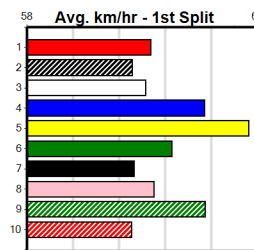

DOWNLOAD THE WATCHDOG APP

4

12:04PM

(VIC time)

Distance: 300m, Race Type: Grade 5 T3, Total Prizemoney: $1,530
1st: $1,000, 2nd: $320, 3rd: $160, 4th: $50

SPANISH BULLET (7) was a solid winner from this exact box 3 starts back and he could prove hard to hold out again today. MIGHTY INNINGS (5) can set the tempo soon after box rise here and he looks set to be prominent throughout.

Watchdog Tips: 7 5 4 1 **Bet:** Win 7

1

PRETTY REEF [5] Resuming, handy win from this draw 2 back, threat. **$6.50**

WBD Bitch Feb-21 Sire: FERNANDO BALE Dam: BOQUILLA Trainer: Jordan Formosa (Heathcote)

Owner(s): M Carter

Winning Distances: < 300m (0) 300 - 399m (5) 400 - 499m (6) 500 - 599m (0) 600 - 699m (0) > 700m (0)

Winning Weights: 27.7(1) 28.3(1) 28.5(1) 28.8(1) 28.9(1) 29.0(2) 29.1(1) 29.5(1) 29.6(1) 29.7(1)

Run	Box	Dist	Track	Date	Time	BO	Margin	1st/2nd (Time)	PIR	Checked	Comment	WR	Split 1	S/P	Grade
7th	(2)	29.7	425	BEN	R3	16-Feb-24	24.43	23.57	5.00L	ASTON CAMEO (24.10)	M/766	.	.	.	6.76 $4.10 5
4th	(6)	29.8	425	BEN	R11	21-Feb-24	24.61	23.87	7.00L	SWEET CHEVELLE (24.14)	M/644	.	.	.	6.80 $2.10 5
5th	(5)	29.8	425	BEN	R10	28-Feb-24	24.86	24.18	5.50L	ABSOLUTE FLYER (24.49)	M/655	.	.	.	6.72 $5.50 T3-5
6th	(3)	29.5	350	HVL	R3	05-Mar-24	19.70	19.19	6.00L	MASERATI AVENUE (19.30)	M/2	.	.	.	6.62 $26.20 5H
5th	(2)	29.4	390	SHP	R12	11-Mar-24	22.62	21.89	7.50L	YANKEE GIRL (22.12)	M/55	.	.	.	9.13 $8.40 5
1st	(1)	29.7	425	BEN	R12	13-Mar-24	24.60	24.00	2.25L	FIRE WIRE (24.75)	M/112	.	.	.	6.62 $1.30 T3-5
4th	(4)	29.7	425	BEN	R6	20-Mar-24	24.87	24.11	2.75L	PERFECT TREASURE (24.69)	M/114	.	V5	.	6.57 $2.70 5
ST	(-)	28.4	390	SHP		20-May-24	22.66		0.01L	Trial Cleared	M/11	.	1of5	.	8.48 . ST

Last 3 wins NOT included above

1st	(3)	29.0	385	SHP	R11	21-Aug-23	21.96	21.48	3.5L	ASTON STERLING (22.19)	M/11	.	SW	.	8.21 $4.00 5
1st	(2)	29.5	390	SHP	R9	27-Nov-23	22.38	21.86	1.25L	ZAP (22.46)	M/11	.	.	.	8.48 $2.30 5
1st	(8)	29.6	390	SHP	R11	21-Dec-23	22.18	21.91	2.00L	TAT YAP (22.31)	M/22	.	.	.	8.46 $1.70 5

Box History

Box	1st	2nd	3rd	4th	5th	6th	7th	8th
1	2			2		2		
2	1	2			1	2	2	
3	1		2	1	2	2	3	
4				2	1	1	1	1
5		2	2		1	1	1	1
6	1		1	2	1	1	1	1
7	1	3	2	1	1	1	1	1
8	5		3	1				

Prize Best Starts Trk/Dts APM $24270.00 FSTD 65-11-7-10 0-0-0-0 3892