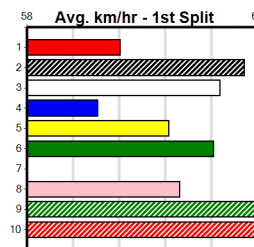

STRAIGHT RACING...GREAT RACING

Distance: 300m, Race Type: Tier 3 - Grade 7, Total Prizemoney: $1,530
1st: $1,000, 2nd: $320, 3rd: $160, 4th: $50

GARY KNEW IT (8) can explode soon after box rise and he could prove hard to hold out in the run to the judge here. HUDSON FLYER (2) can race on the speed from the outset and he looks set to be prominent throughout. BONE SHAKER (3) has claims as well.

Watchdog Tips: 8 2 3 7 Bet: Win 8

MORTLAKE HUSTLER (NSW) [Comes into calculations from this draw.] $8.00
Owner(s): B Stephens
Sire: FERNANDO BALE Dam: FANCY IRENE
Trainer: Susan Richards (Devon Meadows)
Winning Distances: < 300m (0) 300 - 399m (1) 400 - 499m (0) 500 - 599m (0) 600 - 699m (0) > 700m (0)
Winning Weights: 29.1(1)
Box History table and Prize Best Starts table included.

HUDSON FLYER (SA) [7] Can race on the speed throughout, major player. $6.00
Owner(s): D Walters
Sire: BARCIA BALE Dam: AEROPLANE GRACE
Trainer: John McCallum (Craigieburn)
Winning Distances: < 300m (0) 300 - 399m (1) 400 - 499m (0) 500 - 599m (0) 600 - 699m (0) > 700m (0)
Winning Weights: 29.4(1)
Box History table and Prize Best Starts table included.

BONE SHAKER [7] Good placings in 2 of his last 3, big chance. $4.60
Owner(s): M Palmer
Sire: FERNANDO BALE Dam: PRINCESS KIWI
Trainer: Jordan Formosa (Heathcote)
Winning Distances: < 300m (0) 300 - 399m (1) 400 - 499m (0) 500 - 599m (0) 600 - 699m (0) > 700m (0)
Winning Weights: 29.8(1)
Box History table and Prize Best Starts table included.

HEAD HUNTER [7] Racing well but draw is a worry, needs to step. $10.00
Owner(s): B Ender
Sire: ALLEN DEED Dam: BLACK MUSTANG
Trainer: Bernie Ender (St Albans)
Winning Distances: < 300m (0) 300 - 399m (0) 400 - 499m (1) 500 - 599m (0) 600 - 699m (0) > 700m (0)
Winning Weights: 33.3(1)
Box History table and Prize Best Starts table included.

HA HANNA [7] Resuming from a long layoff, may need the run. $12.00
Owner(s): Dayas Star (SYN), G Ithier, C Ithier
Sire: AUSSIE INFRARED Dam: SAW BLAZE
Trainer: Gavin Ithier (Devon Meadows)
Winning Distances: < 300m (0) 300 - 399m (0) 400 - 499m (1) 500 - 599m (0) 600 - 699m (0) > 700m (0)
Winning Weights: 27.7(1)
Box History table and Prize Best Starts table included.