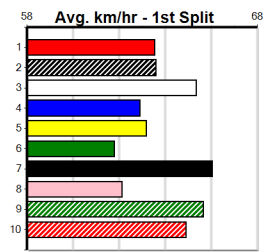

SPORTSBET GREEN TICKS

Distance: 300m, Race Type: Grade 5 T3, Total Prizemoney: $1,530
1st: $1,000, 2nd: $320, 3rd: $160, 4th: $50

ON THE MINT (1) recorded a good all the way win 3 starts back and he looks like the one to beat from his gun draw today. HEAVY LOAD (5) can show a good turn of foot once into full stride and may only need some luck early to challenge here.

Watchdog Tips: 1 4 2 3 Bet: Box Trifecta 1,2,3,4 ($10 for 41.67%)

ON THE MINT [5] Gun draw, good win 3 back when led, go close. $2.60
BDW Dog Feb-21 Sire: FERNANDO BALE Dam: MISS VANE
Owner(s): B Stephens
Trainer: Susan Richards (Devon Meadows)
Winning Distances: < 300m (0) 300 - 399m (6) 400 - 499m (1) 500 - 599m (0) 600 - 699m (0) > 700m (0)
Winning Weights: 32.8(1) 33.4(1) 34.0(1) 34.3(1) 35.0(1) 35.3(1) 35.7(1)
3rd (3) 35.3 300 HVL R4 01-Mar-24 17.03 16.78 3.00L FOUND A SPOT (16.83) M/3 . . . . . 3.94 $11.50 T3-5
5th (2) 35.0 300 HVL R11 08-Mar-24 17.08 16.71 5.50L ASSUME KEALY (16.71) S/6 . . . . . 3.99 $3.00 T3-5
6th (8) 34.7 400 WGL R12 21-Mar-24 23.71 22.63 11.00 LOCHINVAR KEWELL (22.96) S/77 . . . . . 8.75 $14.90 5
5th (8) 34.4 435 SLE R12 27-Mar-24 25.54 24.59 7.50L BE RUGGED (25.05) S/655 . . . . . 5.53 $7.60 5
7th (8) 34.3 395 TRA R7 06-Apr-24 23.44 22.30 12.00 JAY JAY LOPEZ (22.61) S/767 . . . . . 3.90 $20.10 5
1st (8) 34.3 350 TRA R12 17-Apr-24 20.01 19.73 2.25L VALDIVIAN (20.16) M/11 . . . . . 6.70 $10.80 T3-5
7th (7) 34.6 400 WGL R12 25-Apr-24 23.81 22.52 12.00 LA LINA (22.98) M/77 . . . . . 9.03 $8.60 5
4th (1) 34.7 300 HVL R11 06-May-24 17.06 16.85 3.25L SPANISH BULLET (16.85) S/5 . . . . . 4.04 $8.70 5
Last 3 wins NOT included above
1st (4) 35.0 300 HVL R6 03-Oct-23 17.10 16.85 1.25L BROTHER YAP (17.19) M/2 . . . . . 4.00 $5.10 5
1st (3) 35.7 300 HVL R12 13-Dec-23 16.83 16.63 4.25L BLITZEN VIXEN (17.13) M/1 . . . . . 3.91 $2.40 T3-5
1st (1) 35.3 300 HVL R11 29-Dec-23 16.93 16.79 1.00L LA LINA (17.00) M/2 . . . . . SW . 3.90 $1.70 T3-5
Box History
Bx 1st 2nd 3rd 4th 5th 6th 7th 8th
1 1 1 1 1 1 1 1
2 1 1 2 1 1 1 1
3 2 2 2 1 1 1 1
4 1 2 1 2 2 1 1
5 1 2 1 2 1 1 1
6 2 1 1 1 1 1 1
7 2 1 2 1 3 1 1
8 2 1 2 3 2 1 1
Prize Best $12405.00
Starts 16.83(3)-13/12/23
Trk/Dts 53-7-1-9
APM 22-5-1-7 4050