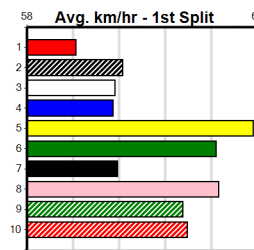

OUTER EAST FOOTBALL NETBALL COMP

6

12:39PM

(VIC time)

Distance: 350m, Race Type: Grade 5 T3, Total Prizemoney: $1,530
1st: $1,000, 2nd: $320, 3rd: $160, 4th: $50

CRACKERJACK JET (6) will find this a fair bit easier than his most recent racing and he could return to the winners list in a race of this nature. HE MAN (2) has shown good mid race pace in some recent placings and he could make his presence felt.

Watchdog Tips: **6** **2** **8** **5** **Bet:** **Quinella 2/6 ($10 for 100%)**

1

FIREBIRD FLYER [5] **Slow out and down the track of late, needs luck.** **$7.50**

RF Bitch Apr-21 Sire: ORSON ALLEN Dam: COME ON CHARLIZE Trainer: Trevor Gottsche (Healesville)

Owner(s): T Gottsche
Winning Distances: < 300m (0) 300 - 399m (3) 400 - 499m (0) 500 - 599m (0) 600 - 699m (0) > 700m (0)

Winning Weights: 24.7(1) 25.1(1) 25.5(1)

Plc	Time	Wgt	Dist	Track	Date	Time	BOB	Margin	1st/2nd (Time)	PIR	Checked	Comment	W/R	Split 1	S/P	Grade
4th (7)	25.4	380	TOW	R12	05-Dec-23	22.65	21.65		4.75L SHE'S TOP SCOTCH (22.31)							$5.00 5
4th (4)	25.5	380	TOW	R11	22-Dec-23	22.50	21.70		1.75L DULCIPHOBIA (22.38)							$5.50 5
4th (1)	25.8	380	TOW	R10	19-Jan-24	22.44	21.62		6.00L HARA'S GRACE (22.03)							$7.50 5
4th (5)	25.7	380	TOW	R11	02-Feb-24	22.30	21.63		4.50L BELLA SENSATION (21.98)							$10.00 5
8th (8)	26.2	300	HVL	R11	21-Feb-24	17.36	16.71		9.50L PACIFIC SURF (16.72)	M/8		SW		4.15		$10.30 5
4th (4)	26.4	300	HVL	R10	06-May-24	17.22	16.85		1.75L INTER BLACK FIRE (17.11)	M/4				4.07		$22.40 5
8th (5)	26.6	300	HVL	R12	12-May-24	17.48	16.66		7.00L SAINTLY SAL (17.01)	M/6				4.09		$33.80 5
4th (5)	26.7	300	HVL	R12	19-May-24	17.19	16.55		5.50L DUCHESS SAL (16.82)	M/4				4.07		$36.40 5

Last 3 wins NOT included above

1st (4)	25.1	380	TOW	R1	02-May-23	22.33	21.62		0.75L SHOWTIME POMPOM (22.38)	0				7.69		$10.00 MH
1st (3)	24.7	380	TOW	R3	29-Jul-23	22.16	21.72		4.25L THREE TRIES (22.47)	0				7.62		$8.00 NNP
1st (8)	25.5	380	TOW	R4	07-Nov-23	22.14	21.74		0.50L WINTER SKYE (22.17)	0						$7.00 5H

Box History

Bx	1st	2nd	3rd	4th	5th	6th	7th	8th
1	1	1	1	3	1	1	1	
2					1	2		1
3	1	1		1			1	
4	1			2				1
5		1	1	3				1
6		4			1			1
7				2		2		1
8	1	1		2		1		1

Prize Best $11235.00
Starts FSTD
Trk/Dts 41-3-8-1
APM 0-0-0-0
2056