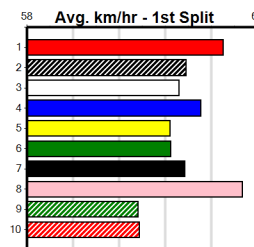

AG TYRES & WHEELS

Distance: 500m, Race Type: Mixed 4/5, Total Prizemoney: $3,875
1st: $2,600, 2nd: $800, 3rd: $400, 4th: $75

Watchdog Tips:

Bet:

Form Box	Wgt	Dist	Track	Date	Time	BON	Margin	1st/2nd (Time)	PIR	Checked	Comment	WR	Split 1	S/P	Grade

ROLLIN' FREE [5]

BK Bitch Aug-20 Sire: ASTON DEE BEE Dam: ROLLIN' WITH IT
Owner(s): KAYO'S KIDS (SYN), E Lambert, W Lambert Trainer: William Lambert (Sunbury)
Winning Distances: < 300m (0) 300 - 399m (0) 400 - 499m (1) 500 - 599m (2) 600 - 699m (2) > 700m (0)
Winning Weights: 28.4(1) 28.8(2) 29.1(1) 29.2(1)

6th (1)	29.6	460	GEL	R5	01-Dec-23	26.55	25.74	4.75L LISSY FERNANDO (26.23)	M/34	.	.	W	6.70	$7.80	RWH
7th (7)	29.3	500	BEN	R6	22-Dec-23	28.74	27.83	7.50L UDELLAR BALE (28.23)	S/767	.	.	W	6.77	$4.00	5
7th (6)	29.3	600	MEP	R4	27-Dec-23	35.51	34.70	12.00L KISS FOR LUCK (34.70)	M/8887	.	.	.	9.44	$13.20	RWH
5th (3)	29.2	500	BEN	R5	05-Jan-24	28.43	28.32	1.25L ARTS INFERNO (28.36)	M/5556	.	.	W	6.63	$9.30	5
1st (1)	29.1	650	SHP	R6	15-Jan-24	37.39	37.39	1.00L PREMIUM EQUITY (37.46)	M/2322	.	.	SW	17.73	$4.90	RW
5th (6)	28.9	660	BEN	R8	02-Feb-24	38.40	37.93	7.00L OSANNA BALE (37.93)	M/7564	.	.	.	4.30	$20.70	S
6th (3)	29.0	715	SAN	R7	08-Feb-24	43.18	42.00	17.00L ZINZAN CHOPPER (42.00)	M/1226	.	.	.	6.16	$11.10	5
T (7)	29.5	650	SHP	R4	26-Feb-24	0.00	37.49	STELLA GIRL (37.49)	M/3355	.	.	V60	18.04	$7.20	S

Last 3 wins NOT included above

1st (3)	29.2	500	BEN	R3	24-Feb-23	28.47	27.77	2.75L SON OF BROCK (28.66)	M/652	.	.	.	6.88	$5.10	X67H
1st (5)	28.8	500	BEN	R5	10-Mar-23	28.16	28.15	1.5L DEPTH (28.27)	M/122	.	.	SW	6.57	$14.60	RWH
1st (7)	28.8	660	BAL	R5	29-Mar-23	38.09	38.09	3.00L STELLA GIRL (38.28)	Q/2223	.	.	SW	12.78	$4.20	S

Box History

Bx	1st	2nd	3rd	4th	5th	6th	7th	8th
1	1							
2		2	1			1	1	
3	2	1				1	3	
4		1		1				
5	1	1	2			1		
6		1			2			1
7	1			1	1			1
8		1	1	1	1			

Prize Best Starts Trk/Dts APM: $31080.00, 28.16(5)-10/3/23, 34-5-7-2, 6-2-1-0, 2090