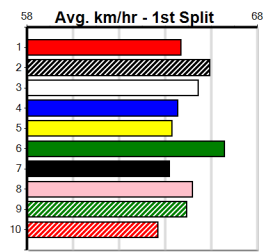

SPORTSBET HT3 (250+RANK)

Distance: 425m, Race Type: Grade 5 Heat, Total Prizemoney: $2,925
1st: $1,950, 2nd: $600, 3rd: $300, 4th: $75

Watchdog Tips:

Bet:

Form Box Wgt Dist Track Date Time BON Margin 1st/2nd (Time) PIR Checked Comment W/R Split 1 S/P Grade

IMMERSIVE [5]
BK Bitch Dec-20 Sire: FERNANDO BALE Dam: SMITTEN
Owner(s): N Darragh
Trainer: Scott Stefanos (Longwood)
Winning Distances: < 300m (0) 300 - 399m (6) 400 - 499m (1) 500 - 599m (0) 600 - 699m (0) > 700m (0)
Winning Weights: 24.3(1) 24.6(2) 24.7(1) 24.8(1) 25.0(1) 25.2(1)
1st (5) 24.3 425 BEN R12 14-Feb-24 24.44 24.09 1.5L LONGDOWN (24.53) M/111 . . . 6.62 $1.40 T3-5
1st (2) 24.8 390 SHP R12 07-Mar-24 22.48 22.39 0.50L PYRENEES BLAZER (22.51) M/11 . . . 8.46 $3.00 T3-5
4th (4) 25.2 425 BEN R7 26-Mar-24 24.49 23.91 8.00L BUCK SHINES (23.95) M/233 . . . 6.64 $5.80 5H
8th (2) 24.9 390 SHP R11 05-Apr-24 22.90 21.82 11.00 GOLDEN LADY (22.18) M/47 . . . 8.62 $17.90 5
3rd (5) 25.1 390 SHP R11 11-Apr-24 22.47 21.83 5.00L BROOMBRAE TOMMY (22.13) M/33 . . . 8.48 $8.40 5
1st (1) 24.6 390 SHP R5 15-Apr-24 22.24 21.75 7.50L KANJI QUEBEC (22.76) Q/11 . . SW . 8.48 $13.90 5
7th (4) 24.6 425 BEN R2 03-May-24 24.46 23.69 8.50L INTEX BALE (23.87) M/677 . . . 6.66 $27.50 5
7th (8) 24.9 425 BEN R11 10-May-24 24.71 23.72 7.50L SIT AND STEER (24.21) M/566 . . . W 6.70 $15.00 5
Last 3 wins NOT included above
1st (2) 25.0 385 SHP R3 06-Oct-22 22.05 21.99 1.25L MONACO MUSKET (22.13) M/21 . . . 8.29 $4.90 T3-7
1st (1) 24.7 385 SHP R11 22-Jun-23 22.08 22.05 2.00L LITTLE WINNIE (22.21) M/11 . . . 8.32 $1.60 6G
1st (4) 24.6 385 SHP R12 29-Jun-23 22.07 22.07 3.5L SPELLMAN (22.31) Q/11 . . . 8.15 $2.30 5

Box History
Bx 1st 2nd 3rd 4th 5th 6th 7th 8th
1 2 3 1 1 1 1 1
2 2 1 1 1 1 1 3
3 1 1 1 1
4 1 2 1 3
5 1 1 1 2 1 1
6 1 2 1 1
7 1 1 1 1
8 3 2 1 1
Prize Best $15680.00
Starts 24.44(5)-14/2/24
Trk/Dts 46-7-8-5
APM 16-1-5-0 4419

RED SHIRAZ [5]
RF Dog Feb-22 Sire: FERNANDO BALE Dam: GOLDEN SHIRAZ
Owner(s): P Ellis
Trainer: Paul Ellis (Heathcote)
Winning Distances: < 300m (0) 300 - 399m (0) 400 - 499m (3) 500 - 599m (0) 600 - 699m (0) > 700m (0)
Winning Weights: 30.1(1) 30.2(1) 30.4(1)
1st (8) 30.1 425 BEN R1 14-Feb-24 24.37 24.09 3.00L SOHO SIMON SAYS (24.58) M/321 . . . 6.73 $7.70 T3-M
8th (3) 30.0 450 SHP R4 19-Feb-24 26.23 25.27 14.00 POLLY ROCKET (25.27) M/655 . . . 6.71 $37.70 7
1st (8) 30.2 450 SHP R7 07-Mar-24 25.69 25.53 1.5L MIDNIGHT MASS (25.78) M/111 . . . 6.71 $14.40 T3-7
4th (7) 30.4 500 BEN R5 20-Mar-24 28.62 28.31 4.50L BUSTLING BULL (28.31) M/113 . . . 6.51 $6.20 X67
3rd (4) 30.4 500 BEN R3 26-Mar-24 28.45 28.24 3.25L CORNHILL PRINCE (28.24) M/222 . . . 6.61 $5.40 X67
6th (8) 30.0 410 HOR R4 19-Apr-24 24.34 23.40 13.00 ERUDITE BALE (23.49) M/777 . . . 10.61 $13.00 6G
1st (8) 30.4 450 BAL R7 04-May-24 25.56 25.21 2.75L ALONZO THRILLS (25.74) M/111 . . . 6.62 $2.60 X67
6th (2) 30.4 500 BEN R7 10-May-24 28.68 27.90 2.25L LONG LEGS LIAM (28.53) M/333 . . . 6.65 $7.90 5
Last 3 wins NOT included above

Box History
Bx 1st 2nd 3rd 4th 5th 6th 7th 8th
1 1 2 2
2 2 1 1
3 1 1 1
4 1 1 1
5 1 1 1
6 1 1 1
7 3 1 1 1
8 3 1 1 1
Prize Best $4920.00
Starts 24.37(8)-14/2/24
Trk/Dts 16-3-0-5
APM 5-1-0-3 3292