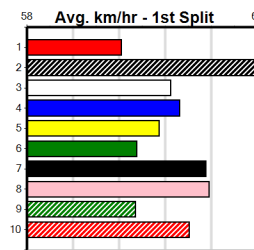

AVARD CIVIL DAMSELS DASH

Distance: 500m, Race Type: Grade 5, Total Prizemoney: $3,340
1st: $2,230, 2nd: $690, 3rd: $345, 4th: $75

Watchdog Tips:

Bet:

Form Box	Wgt	Dist	Track	Date	Time	BON	Margin	1st/2nd (Time)	PIR	Checked	Comment	WR	Split 1	S/P	Grade

KIPPY BALE (NSW)[5]
BK Bitch Aug-20 Sire: ORSON ALLEN Dam: DYNA HADRIA Trainer: Adam Norris (Girgarre)
Owner(s): D Lappin
Winning Distances: < 300m (0) 300 - 399m (1) 400 - 499m (16) 500 - 599m (1) 600 - 699m (0) > 700m (0)
Winning Weights: 26.1(2) 26.2(1) 26.3(1) 26.5(3) 26.7(2) 26.8(2) 26.9(1) 27.2(2) 27.5(1) 27.6(1) 27.9(1) 28.0(1)

5th (5)	28.9	390	BAL	R11	21-Mar-24	22.65	22.01	2.75L STRESS TEST (22.47)	M/65	.	.	.	8.75	$3.10 5
3rd (4)	28.7	425	BEN	R4	26-Mar-24	24.57	23.91	9.00L YANKEE GIRL (23.96)	M/554	.	.	.	6.75	$6.80 X45
1st (8)	28.0	450	TRA	R8	06-Apr-24	25.20	25.20	4.25L CATCH THE OUTLAW (25.49)	M/111	.	.	.	6.71	$2.80 5
2nd (6)	27.4	390	WBL	R1	22-Apr-24	22.54	22.06	1.75L SHAKA GOES BANG (22.42)	Q/12	.	.	.	8.73	$1.90 SH
3rd (8)	26.8	425	BEN	R11	03-May-24	24.41	23.69	6.00L BRUCE'S SHOUT (24.01)	M/763	.	.	.	6.73	$6.00 X45
7th (3)	26.5	425	BEN	R10	10-May-24	24.76	23.72	7.50L NINETYMILE WOW (24.27)	M/776	.	.	W	6.83	$17.50 X45
7th (5)	26.6	450	SHP	R8	13-May-24	25.75	25.06	8.50L DOCHERTY (25.19)	Q/668	.	.	W	6.79	$42.30 X45
7th (2)	26.5	450	SHP	R8	20-May-24	25.98	25.27	11.00L POWER OUT (25.27)	M/677	.	.	.	7.11	$47.60 X45

Last 3 wins NOT included above

1st (7)	27.2	460	WGL	R8	18-Jul-23	26.32	25.87	6.50L SPICY PIPER (26.75)	M/111	.	.	.	6.54	$4.00 5
1st (8)	27.6	400	GEL	R11	09-Sep-23	22.52	22.34	1.25L CHAPEL ROAD (22.60)	M/11	.	.	.	8.35	$3.30 5
1st (7)	27.9	450	SHP	R7	03-Nov-23	25.34	25.21	8.00L GRACIOUS GIFT (25.88)	M/111	.	.	.	6.59	$2.20 5

Box History

Bx	1st	2nd	3rd	4th	5th	6th	7th	8th
1	2	2	2	1	1	1	1	1
2	2	3	2	1	1	1	4	
3	1	2	1	1	1		1	
4	1	3	3					3
5	3	1	1	4	2	1	1	1
6	2	4	1	4	2	1		
7	6	1	1	1	1	1	1	1
8	3	1	1	1	2			

Prize Best Starts Trk/Dts APM: $54659.38 NBT 81-18-12-14 4-0-0-0 4810