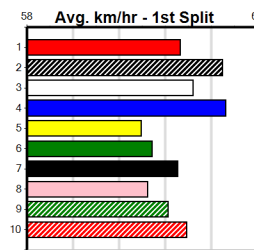

SHIMA SHINE AT STUD

Distance: 425m, Race Type: Mixed 4/5, Total Prizemoney: $3,360
1st: $2,250, 2nd: $690, 3rd: $345, 4th: $75

Watchdog Tips:

Bet:

Form Box Wgt Dist Track Date Time BON Margin 1st/2nd (Time) PIR Checked Comment WR Split 1 S/P Grade

PALTROW BALE (NSW)[5] WBK Bitch Oct-21 Sire: NEED MY MONEYNOW Dam: DYNA GERTIE Trainer: Daniel Gibbons (Avalon)
Winning Distances: < 300m (0) 300 - 399m (5) 400 - 499m (1) 500 - 599m (0) 600 - 699m (0) > 700m (0)
Winning Weights: 25.8(1) 25.9(1) 26.0(1) 26.1(1) 26.4(1) 26.7(1)
3rd (7) 26.3 400 GEL R6 23-Feb-24 22.95 22.57 5.50L WRONG BIAS (22.57) M/33 . . . 8.76 $9.40 X45
2nd (7) 26.5 435 SLE R10 03-Mar-24 24.69 24.41 0.50L MINOLI MAGIC (24.65) M/111 . . . 5.24 $6.30 X45
2nd (3) 26.6 435 SLE R7 10-Mar-24 24.61 24.30 0.75L MONKEY'S STYLE (24.57) M/111 . . . 5.14 $6.00 X45
7th (5) 26.8 425 BEN R12 22-Mar-24 24.79 23.47 13.00 LOOKS LIKE MAGIC (23.91) M/877 . . . 6.76 $11.30 X45
4th (8) 26.2 425 BEN R10 26-Apr-24 24.19 23.85 2.75L UNCLE ROSCO (24.00) M/433 . . . 6.61 $6.30 X45
2nd (3) 25.9 425 BEN R11 03-May-24 24.23 23.69 3.25L BRUCE'S SHOUT (24.01) M/322 . . . 6.58 $8.40 X45
2nd (6) 25.8 390 BAL R11 08-May-24 22.08 22.06 0.50L AYIA NEIGHBOUR (22.06) M/22 . SW . 8.47 $30.20 X45
6th (5) 26.2 400 WGL R10 14-May-24 23.19 22.61 3.75L HARD ON ME (22.93) M/76 . . . 8.70 $11.80 X45
Last 3 wins NOT included above
1st (2) 25.8 390 WBL R11 18-Jan-24 22.13 22.09 3.25L LEE LEE CABANG (22.35) Q/11 . . . 8.54 $1.40 5
1st (1) 26.0 390 WBL R9 01-Feb-24 22.19 22.03 0.10L DESCRIPTION (22.19) M/44 . . . 8.69 $5.90 X45
1st (5) 26.1 390 SHP R11 17-Feb-24 22.24 21.84 0.10L KATONI (22.24) M/21 . . . 8.35 $6.90 5

Box History table for PALTROW BALE (NSW)[5] with columns Bx, 1st, 2nd, 3rd, 4th, 5th, 6th, 7th, 8th and Prize Best Starts Trk/Dts APM.

INFRARED RAYS [5] WBD Dog Dec-20 Sire: AUSSIE INFRARED Dam: LADY BANG BANG Trainer: Brian Smith (The Rock)
Winning Distances: < 300m (0) 300 - 399m (2) 400 - 499m (7) 500 - 599m (0) 600 - 699m (0) > 700m (0)
Winning Weights: 30.0(1) 30.3(1) 30.4(2) 30.5(1) 30.6(3) 30.9(1)
4th (6) 30.4 520 WPK R6 02-Mar-24 30.06 29.72 4.75L HOOKED ON FAME (29.72) 124 124 5.40 $34.00 5
6th (3) 30.3 520 WPK R2 09-Mar-24 30.38 29.44 4.50L BLACK MISERY (30.06) 236 236 5.51 $9.50 5
1st (4) 30.6 440 GBN R9 15-Mar-24 24.90 24.49 0.75L QUEEN LINDA (24.96) 1 1 . $2.70 5H
1st (5) 30.6 440 GBN R8 22-Mar-24 24.77 24.60 2.00L SPRING FEATURE (24.92) 1 1 . $3.50 5F
6th (3) 30.5 520 WPK R2 12-Apr-24 30.64 29.55 12.00 AU CONTRAIRE (29.82) 578 578 5.69 $11.00 SH
4th (1) 31.0 440 GBN R5 19-Apr-24 25.01 24.64 3.00L TAW COMMANDER (24.80) 222 222 . $4.80 X45
6th (4) 31.1 440 GBN R7 26-Apr-24 25.17 24.48 10.00 BANDIT BLUEY (24.48) 6 6 . $71.00 NG
6th (3) 30.5 520 WPK R11 04-May-24 30.75 29.55 13.00 BOTH BOWERS ACE (29.85) 113 113 5.47 $31.00 5
Last 3 wins NOT included above
1st (7) 30.3 350 GBN R5 24-Feb-23 19.82 19.68 3.00L ALWAYS ELEGANT (20.03) 1 1 . $3.30 5
1st (1) 30.9 440 GBN R10 14-Jul-23 24.93 24.84 4.25L BINGO FUEL (25.23) 1 1 . $7.50 5
1st (6) 30.5 440 GBN R10 06-Nov-23 24.75 24.75 1.75L BOGAN VALLEY (24.88) 2111 2111 . $6.50 X45