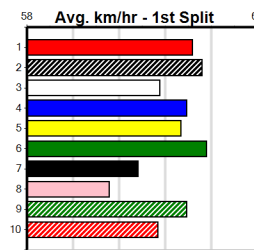

SPORTSBET HT1 (250+RANK)

Distance: 425m, Race Type: Grade 5 Heat, Total Prizemoney: $2,925
1st: $1,950, 2nd: $600, 3rd: $300, 4th: $75

Watchdog Tips:

Bet:

Form Box Wgt Dist Track Date Time BON Margin 1st/2nd (Time) PIR Checked Comment W/R Split 1 S/P Grade

REGENERATE [5] WBK Bitch Dec-20 Sire: FERNANDO BALE Dam: SMITTEN Trainer: Scott Stefanos (Longwood)
Winning Distances: < 300m (0) 300 - 399m (0) 400 - 499m (1) 500 - 599m (5) 600 - 699m (0) > 700m (0)
Winning Weights: 25.1(1) 25.2(3) 25.4(1) 25.8(1)
Box History table and Prize Best Starts Trk/Dts APM

TROPICANA [5] BD Bitch Jan-22 Sire: FERNANDO BALE Dam: CALL ME BUBBLES Trainer: Daniel Pell (Toolleen)
Winning Distances: < 300m (0) 300 - 399m (3) 400 - 499m (3) 500 - 599m (0) 600 - 699m (0) > 700m (0)
Winning Weights: 25.5(1) 25.6(1) 25.8(1) 25.9(2) 26.3(1)
Box History table and Prize Best Starts Trk/Dts APM

PUSH UP KING (QLD)[5] BD Dog Nov-20 Sire: ZAMBORA BROCKIE Dam: KINSLEE Trainer: Aaron Debattista (Toolleen)
Winning Distances: < 300m (0) 300 - 399m (3) 400 - 499m (3) 500 - 599m (5) 600 - 699m (0) > 700m (0)
Winning Weights: 33.8(1) 34.0(2) 34.2(1) 34.5(1) 34.6(1) 34.9(1) 35.2(1) 35.5(2) 35.7(1)
Box History table and Prize Best Starts Trk/Dts APM

SIMPLY AWESOME [5] BK Dog Apr-21 Sire: FABREGAS Dam: SPOTTED OPAL Trainer: Scott Melville (Axedale)
Winning Distances: < 300m (0) 300 - 399m (4) 400 - 499m (1) 500 - 599m (0) 600 - 699m (0) > 700m (0)
Winning Weights: 30.6(1) 31.7(1) 32.2(1) 32.4(1) 32.9(1)
Box History table and Prize Best Starts Trk/Dts APM

IDAHO EVIE [5] WBK Bitch Mar-20 Sire: FERNANDO BALE Dam: LEPRECHAUN STORM Trainer: Jane Hooke (Huntly)
Winning Distances: < 300m (0) 300 - 399m (9) 400 - 499m (5) 500 - 599m (0) 600 - 699m (0) > 700m (0)
Winning Weights: 24.2(1) 25.4(1) 25.7(1) 25.8(1) 26.3(2) 26.4(1) 26.6(2) 26.8(1) 26.9(2) 27.1(1) 27.2(1)
Box History table and Prize Best Starts Trk/Dts APM