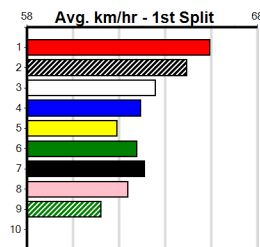

Bendigo

5

4:19PM

(VIC time)

HIP POCKET BENDIGO (1-3 WINS)

Distance: 500m, Race Type: Restricted Win, Total Prizemoney: $3,340
1st: $2,230, 2nd: $690, 3rd: $345, 4th: $75

Watchdog Tips:

Bet:

Form	Box	Wgt	Dist	Track	Date	Time	BON	Margin	1st/2nd (Time)	PIR	Checked	Comment	WR	Split 1	S/P	Grade

1 HARD STYLE ROBBO (NSW) [1]

RBD Dog Jan-22 Sire: **HARD STYLE RICO** Dam: **HELLO ROBBO**
Owner(s): The Winning Runs (SYN), K Catford, D Terrell, S Bekker, L Martin
Trainer: Robert Hayes (Toolleen)
Winning Distances: < 300m (0) 300 - 399m (0) 400 - 499m (1) 500 - 599m (0) 600 - 699m (0) > 700m (0)
Winning Weights: 30.0(1)

5th (8)	30.1	400	MAT	R9	18-Mar-24	23.02	22.16	6.50L BOLD CHARM (22.55)	644	644	5.51	$8.50	5			
2nd (5)	29.9	400	MAT	R10	25-Mar-24	23.24	22.27	4.50L STUNG BY BEES (22.92)	532	532	5.55	$5.00	5			
5th (5)	29.5	400	MAT	R8	04-Apr-24	23.24	22.46	9.00L TAP THE KEG (22.62)			5.54	$23.00	5H			
2nd (2)	29.5	400	MAT	R4	11-Apr-24	22.56	22.32	0.10L INGA MARK (22.55)	31	31	5.35	$19.00	5			
3rd (6)	29.6	400	GAR	R5	17-Apr-24	23.25	22.73	3.00L MY ROSHEEN (23.04)	844	844	11.50	$3.00	5			
6th (4)	29.6	425	BEN	R9	03-May-24	24.88	23.69	6.00L PEGLEG PETE (24.46)	S/665		6.68	$19.40	7			
5= (8)	29.8	500	BEN	R4	10-May-24	28.90	27.90	15.00 FERGUS ZULU (27.90)	S/655		6.83	$15.80	X67H			
3rd (7)	30.0	450	SHP	R5	16-May-24	25.90	25.42	2.75L CANYA DREAM (25.72)	S/622		6.82	$13.00	X67			

Last 3 wins NOT included above

1st (1)	30.0	400	MAT	R2	04-Mar-24	22.93	22.28	0.10L KINGSLEY (22.94)	111	111	5.37	$5.00	M			

Box	1st	2nd	3rd	4th	5th	6th	7th	8th
1	1							
2		1	1					
3								
4		1					1	
5		1			2			
6			1					1
7				1	1			
8					2			

Prize Best					$3320.00			
Starts					NBT			
Trk/Dts					15-1-3-3			
APM					1-0-0-0			2104

2 SPIN AND BURN [7]

BD Bitch May-22 Sire: **FERNANDO BALE** Dam: **EYE WILL REIGN**
Owner(s): SPARKLE AND FADE (SYN), J Paraskevas, A Paraskevas
Trainer: Garry George (Beulah)
Winning Distances: < 300m (0) 300 - 399m (0) 400 - 499m (1) 500 - 599m (0) 600 - 699m (0) > 700m (0)
Winning Weights: 27.0(1)

4th (2)	26.7	410	HOR	R2	05-Apr-24	23.99	23.32	4.75L RESIGN THE PLOW (23.67)	M/54		10.89	$2.60	M			
2nd (2)	26.8	410	HOR	R1	09-Apr-24	23.45	23.26	0.50L YASH BALE (23.42)	Q/22		10.44	$4.80	MH			
4th (1)	27.1	410	HOR	R3	16-Apr-24	23.74	23.10	8.50L YASH BALE (23.17)	M/44		10.60	$3.00	MF			
5th (6)	26.9	410	HOR	R1	23-Apr-24	23.79	23.26	6.00L TASTE OF HELL (23.39)	S/75		10.81	$5.50	M			
1st (1)	27.0	410	HOR	R2	26-Apr-24	24.31	23.65	1.00L PYRENEES CHATEAU (24.37)	M/33		10.75	$1.10	M			
6th (4)	26.7	500	BEN	R5	10-May-24	28.62	27.90	9.50L RECYCLED (27.97)	S/876		6.81	$71.60	X67H			
4th (6)	26.7	485	HOR	R10	14-May-24	28.16	27.09	9.00L ON SONG ICE (27.56)	M/754		6.99	$13.90	RW			

Last 3 wins NOT included above

1st (1)	27.0	410	HOR	R2	26-Apr-24	24.31	23.65	1.00L PYRENEES CHATEAU (24.37)	M/33		10.75	$1.10	M			

Box	1st	2nd	3rd	4th	5th	6th	7th	8th
1	1							
2		1		1				
3								
4								
5						1		
6					1	1		
7								
8								

Prize Best					$1745.00			
Starts					NBT			
Trk/Dts					7-1-1-0			
APM					1-0-0-0			1611