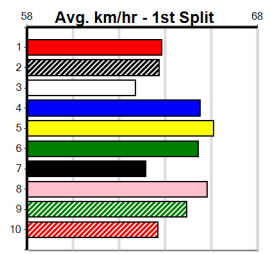

Bendigo
12
6:42PM
(VIC time)

SPORTSBET HT4 (250+RANK)

Distance: 425m, Race Type: Grade 5 Heat, Total Prizemoney: $2,925
1st: $1,950, 2nd: $600, 3rd: $300, 4th: $75

Watchdog Tips: ☐ ☐ ☐ ☐ ☐

Bet:

1

ZIP UP ANDY [5]
WBK Dog Dec-20 Sire: ZIPPING GARTH Dam: KEEP UP
Owner(s): Greysynd Racing (SYN), W Owen, J Chilcott, A Long
Winning Distances: < 300m (0) 300 - 399m (4) 400 - 499m (8) 500 - 599m (0) 600 - 699m (0) > 700m (0)
Winning Weights: 30.7(2) 31.1(1) 31.4(4) 31.5(2) 31.6(2) 31.7(1)

Box	1st	2nd	3rd	4th	5th	6th	7th	8th
1	3	2	4	2	1	1	1	1
2	2	2	4	2	1			
3		3	1		3	2	2	
4	3	2		1	1	2	2	
5	1	2		3	1	4		
6	1	1	2					
7				2	1			2
8	2	1		2	1	1		

Prize Best Starts Trk/Dts APM: $34540.63, 23.94(4)-9/10/22, 68-12-11-7, 23-4-2-1, 4878

2

MICK SAYS SO [5]
BK Dog Aug-20 Sire: ORSON ALLEN Dam: ZIPPY ZURI
Owner(s): At The Nugget (SYN), T Welsh, D Fagan
Winning Distances: < 300m (0) 300 - 399m (6) 400 - 499m (4) 500 - 599m (0) 600 - 699m (0) > 700m (0)
Winning Weights: 29.8(1) 30.0(1) 30.1(1) 30.5(1) 30.6(1) 30.7(2) 31.1(1) 31.3(1) 31.5(1)

Box	1st	2nd	3rd	4th	5th	6th	7th	8th
1	4			1				2
2		1	1			1		
3	1	1	1		3	1	1	1
4	1		3		1	1	1	
5	1	3	1	1	2	1		
6			1					
7	3	1		1		1	1	1
8		2	1		2	1	1	1

Prize Best Starts Trk/Dts APM: $20440.00, 24.07(7)-19/10/22, 49-10-8-8, 8-2-1-0, 5862

3

SQUIGGLY KING [5]
BK Dog Feb-21 Sire: MEPUNGA BLAZER Dam: HEADSPACE
Owner(s): R Fisher
Winning Distances: < 300m (0) 300 - 399m (3) 400 - 499m (2) 500 - 599m (0) 600 - 699m (0) > 700m (0)
Winning Weights: 31.9(1) 32.3(1) 32.4(1) 32.8(1) 32.9(1)

Box	1st	2nd	3rd	4th	5th	6th	7th	8th
1	1	1	2	1	1	1	1	
2	1	2	1	1				
3	3	2			1	1	1	
4			1	1			1	
5		1	1					
6		2			1			
7		1						1
8								

Prize Best Starts Trk/Dts APM: $10690.00, 24.26(3)-8/5/24, 27-5-8-4, 4-1-0-1, 4980

4

KINGSVILLE COMET [5]
BK Dog Jan-22 Sire: FABREGAS Dam: TAPESTRY TEARS
Owner(s): Track and Trace (SYN), C Moca, C Wright, C Graf, T Edgar, s Thomson
Winning Distances: < 300m (0) 300 - 399m (1) 400 - 499m (1) 500 - 599m (2) 600 - 699m (0) > 700m (0)
Winning Weights: 29.3(1) 29.8(1) 30.0(1) 30.6(1)

Box	1st	2nd	3rd	4th	5th	6th	7th	8th
1	2	1	1					2
2								
3			1	1				
4				1	1			
5	1	1			1			
6	1					1		1
7			1			1		
8					1			

Prize Best Starts Trk/Dts APM: $9610.00, NBT, 20-4-1-4, 1-0-0-0, 4196

5

DOLLAR SIGNS [5]
WF Dog Jan-21 Sire: ORSON ALLEN Dam: MEPUNGA FOCUS
Owner(s): A Debattista
Winning Distances: < 300m (0) 300 - 399m (0) 400 - 499m (3) 500 - 599m (6) 600 - 699m (0) > 700m (0)
Winning Weights: 32.8(1) 33.3(2) 33.4(1) 33.9(1) 34.0(1) 34.4(1) 34.5(1) 34.7(1)

Box	1st	2nd	3rd	4th	5th	6th	7th	8th
1	2	1			1		1	
2	2				1	1	2	
3	2	1		1		1		
4				1				
5	2		1		1		1	1
6		1		1			1	
7		1	1			1	1	1
8	1			2	1	1	1	

Prize Best Starts Trk/Dts APM: $20465.00, NBT, 36-9-4-2, 4-0-0-0, 4833