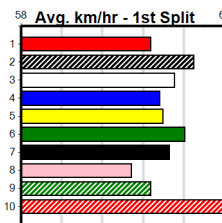

SPORTSBET FINAL (1-6 WINS)

Distance: 600m, Race Type: Restricted Win Final, Total Prizemoney: \$10,375
 1st: \$7,000, 2nd: \$2,150, 3rd: \$1,075, 4th: \$150

5

7:59PM

(VIC time)

RECYCLED (4) was clearly the fastest of the heat winners and with any luck going into the first bend he can get the job done. CANYA HYPERSONIC (6) carved out elite early splits in her 600m debut in taking out her heat and will improve further.