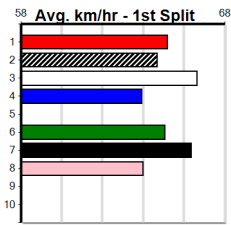

TOTAL CONTAINER SOLUTIONS

Distance: 600m, Race Type: Grade 5, Total Prizemoney: $10,095
1st: $6,800, 2nd: $2,095, 3rd: $1,050, 4th: $150

9

9:22PM

(VIC time)

Inside two runners should get the dream run going into the first bend. Edge goes with HENRY INTENTION (2) following his fast 34.50 win here last week. LUPINI MONELLI (1) looks every chance to lead. Quinella these two selections.

Watchdog Tips: **2** **1** **7** **8** **Bet:** **Box Quinella 1,2 ($10 for 1000%)**