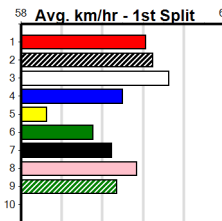

Suggested Quaddie:

- 1st Leg: 4,6,7 2nd Leg: 2,3,6,8
- 3rd Leg: 3,6,8 4th Leg: 3,5,8
- Cost: \$50 for 138.89%

Mobile Form Guide

Average Winning Time:

Distance	Grade	Avg. Time
525m	Free For All	29.90
525m	Grade 5	30.17
525m	Grade 6	30.20
525m	Grade 7	30.22
600m	Mixed 3/4	34.45
600m	Restricted Win	34.55
600m	Restricted Win Final	34.56
600m	Grade 5	34.73

Track Record:

Distance	Time	Greyhound	Date Set
525m	29.376	ALLEN DEED	03-Jan-15
600m	33.911	DYNA DOUBLE ONE	06-Feb-16
730m	41.933	SPACE STAR	28-Feb-15

The Meadows

DANCING DAMO WATSON

Distance: 525m, Race Type: Grade 7, Total Prizemoney: \$8,785
1st: \$5,900, 2nd: \$1,820, 3rd: \$915, 4th: \$150