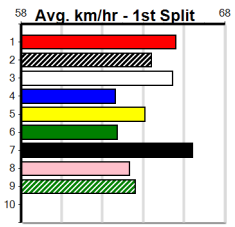

CITY VIEW BISTRO

Distance: 525m, Race Type: Grade 6, Total Prizemoney: $8,785
1st: $5,900, 2nd: $1,820, 3rd: $915, 4th: $150

2

6:59PM
(VIC time)

RUN FOR SHELTER (1) is a chance to hold out the outside division going into the first bend and if punters can secure a price of $6 or better that would be a solid bet. SHAYNA BALE (3) can either lead or come off the speed to win in this class.

Watchdog Tips:

1 3 7 8

Bet:

Win 1

Form	Box	Weight	Dist	Track	Date	Time	BON	Margin	1st/2nd (Time)	PIR	Checked	Comment	W/R	Split 1	S/P	Grade

1 RUN FOR SHELTER [6] *Drawn to settle top 3 early, value selection.*

BK B Dec-21 SUPERIOR PANAMA GEMILLY $7.00

Trainer: Ann Panetta (Melton West)

2nd (6)	25.8	525	MEA	R3	27-Apr-24	30.25	29.69	3.25	LSHARP THIEF (30.03)	M/1112	.	.	.	5.14	$17.10	6G
7th (3)	26.0	525	MEA	R1	04-May-24	31.21	29.61	18.00	REITERATE (29.97)	M/3346	.	.	.	5.21	$16.20	X67
2nd (5)	25.8	500	BEN	R5	10-May-24	28.18	27.90	3.00	RECYCLED (27.97)	M/332	.	.	.	6.63	$12.10	X67H
3rd (4)	26.0	500	BEN	R5	17-May-24	28.31	28.08	0.50	LSICK AND TIRED (28.28)	M/222	.	.	.	6.54	$10.30	X67F

Owner(s): D Verhagen

Winning Boxes							
1	2	3	4	5	6	7	8
1				1			
Prize	$14,825.00						
Best	30.34						
Starts	28-2-11-3						
Trk/Dst	8-1-3-1						
APM	$8874						

2 ASTON APATITE [6] *Others rate better, place claims look best.*

BK B Dec-21 FERNANDO BALE ASTON CRYSTAL $26.00

Trainer: Lachlan Scott (Tatura)

6th (2)	26.0	515	SAN	R1	11-Apr-24	30.41	29.45	9.50	LOUNCE OF LUCK (29.76)	Q/2777	.	.	.	5.12	$37.90	X67
7th (7)	26.3	450	SHP	R9	13-May-24	26.14	25.06	6.50	CAPALA (25.69)	M/578	.	.	.	6.79	$10.70	X67
4th (2)	26.5	450	SHP	R5	16-May-24	25.95	25.42	3.50	LCANYA DREAM (25.72)	M/375	.	.	.	6.78	$4.50	X67
8th (4)	26.0	525	MEP	R4	22-May-24	31.12	29.92	9.00	LSHAYNA BALE (30.51)	M/5888	.	.	.	5.30	$40.20	6G

Owner(s): R Borda

Winning Boxes							
1	2	3	4	5	6	7	8
1							1
Prize	$4,055.00						
Best	NBT						
Starts	24-2-2-5						
Trk/Dst	2-0-0-1						
APM	$2066						

3 SHAYNA BALE (NSW)[6] *Versatile, can lead or come off the speed to win.*

WBE B Feb-22 DROOPYS SYDNEY WINNIE ALLEN $4.00

Trainer: Thomas Dailly (Anakie)

3rd (2)	27.8	525	MEP	R9	01-May-24	30.63	29.74	1.50	LRUXTON FLAME (30.54)	M/3433	.	.	.	5.18	$1.40	X67H
2nd (2)	27.8	525	MEA	R2	11-May-24	30.06	29.86	1.25	DISHEVELED (29.98)	M/4222	.	.	.	5.22	$7.40	6G
4th (8)	28.1	525	MEA	R9	18-May-24	30.74	29.96	8.50	THIS TRAIN (30.16)	M/4655	.	.	.	5.19	$6.20	X67
1st (5)	28.1	525	MEP	R4	22-May-24	30.51	29.92	2.75	LBUN QUAKE (30.69)	M/2242	.	.	.	5.16	$2.20	6G

Owner(s): B Wheeler

Winning Boxes							
1	2	3	4	5	6	7	8
			2	1			
Prize	$20,805.00						
Best	30.34						
Starts	20-3-5-4						
Trk/Dst	12-3-2-2						
APM	$12882						

4 PEAKY CONE [6] *Racing well in weaker company, place best.*

BK D May-22 SHIMA SHINE LILLY LANA $21.00

Trainer: James Shaw (Seymour)

4th (3)	31.6	600	MEA	R3	20-Apr-24	35.33	34.73	8.00	WINDSOR GIRL (34.79)	M/1234	.	.	.	9.16	$39.40	RW
1st (5)	31.3	450	SHP	R5	25-Apr-24	25.30	25.30	6.00	RESCHEDULE (25.70)	Q/211	.	.	.	6.63	$5.90	X67
3rd (2)	31.2	595	SAP	R3	28-Apr-24	34.70	34.14	8.50	FIRE CHAMBER (34.14)	Q/1112	.	.	.	9.17	$8.60	RW
3rd (2)	31.3	390	SHP	R1	20-May-24	22.37	22.02	4.25	LMYRNIONG STORM (22.09)	M/55	.	.	.	8.81	$21.60	X67

Owner(s): J Shaw

Winning Boxes							
1	2	3	4	5	6	7	8
							2
Prize	$3,560.00						
Best	NBT						
Starts	16-2-0-5						
Trk/Dst	2-0-0-0						
APM	$3117