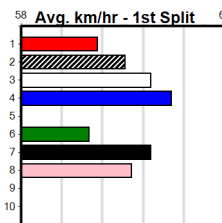

3

7:19PM

(VIC time)

THE WATCHDOG APP (1-3 WINS)

Distance: 600m, Race Type: Restricted Win, Total Prizemoney: $10,095

1st: $6,800, 2nd: $2,095, 3rd: $1,050, 4th: $150

Both REITERATE (4) and SHADOWS OF BLUE (2) turned in smart runs in their first try over this distance here last week and will strip better for the run. ZIPPING KAI (7) is still learning the racing caper but has unlimited talent.

Watchdog Tips: **4** **2** **7** **3** **Bet:** **Box Trifecta 3,4,7 ($10 for 166.67%)**