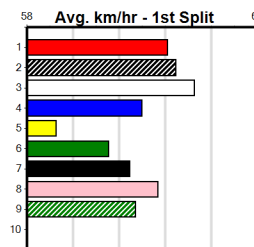

DANCING DAMO WATSON

1
6:37PM

(VIC time)

Distance: 525m, Race Type: Grade 7, Total Prizemoney: $8,785
1st: $5,900, 2nd: $1,820, 3rd: $915, 4th: $150

BLUE KERMARO (1) looks a serious prospect and from the gun draw looks one of the better bets of the day. CABAO OPAL (7) ran a terrific placing here two runs back and a podium finish looks likely once again.

Watchdog Tips: 1 7 4 2 **Bet:** Win 1

Form Box	Wgt	Dist	Track	Date	Time	BON	Margin	1st/2nd (Time)	PIR	Checked	Comment	WR	Split 1	S/P	Grade	
1	BLUE KERMARO (NSW)[7] $2.10															
	BE Dog Apr-22 Sire: BARCIA BALE Dam: KERMARO															
	Owner(s): B Peart Trainer: Joshua Formosa (Anakie)															
	Winning Distances: < 300m (0) 300 - 399m (0) 400 - 499m (0) 500 - 599m (1) 600 - 699m (0) > 700m (0)															
	Winning Weights: 32.6(1)															
	3rd (4)	32.9	515	GAR	R3	10-Feb-24	30.24	29.14	4.25L LOTTIE ELLIE (29.94)	552	552			5.12	$13.00	MH
	4th (7)	33.6	425	BEN	R9	24-Mar-24	24.35	23.42	3.25L SUMMER KOBIE (24.13)	S/444				6.83	$2.90	MH
	2nd (8)	33.4	515	SAP	R1	31-Mar-24	30.36	29.79	1.25L TEMPER TRAP (30.27)	M/2332				5.18	$2.20	M
	2nd (2)	32.5	525	MEP	R1	10-Apr-24	30.60	29.82	2.00L HIBIKI BLUE (30.47)	M/6432				5.35	$2.70	MH
	1st (1)	32.6	525	MEA	R1	20-Apr-24	29.93	29.87	7.00L WHISKY TRIP (30.40)	Q/2111		SW		5.11	$14.30	MF
2nd (5)	32.5	525	MEA	R1	27-Apr-24	29.95	29.69	2.00L ZIPPING KAI (29.82)	M/1222				5.10	$6.00	7	
3rd (6)	32.4	525	MEA	R1	04-May-24	30.72	29.61	11.00 REITERATE (29.97)	M/5864				5.28	$3.00	X67	
3rd (1)	32.6	450	BAL	R9	08-May-24	25.27	24.83	4.75L KINGSLEY BALE (24.95)	M/43				6.61	$8.30	SH	
Last 3 wins NOT included above																
Prize Best $11815.00																
Starts 29.93(1)-20/4/24																
Trk/Dts 9-1-3-3																
APM 4-1-2-1 9998																

Form Box	Wgt	Dist	Track	Date	Time	BON	Margin	1st/2nd (Time)	PIR	Checked	Comment	WR	Split 1	S/P	Grade	
2	MITZI ROCKS [7] $5.00															
	BK Bitch Aug-22 Sire: KINLOCH BRAE Dam: RED ROCKS															
	Owner(s): B Keen Trainer: Mario Briganti (Pearcedale)															
	Winning Distances: < 300m (0) 300 - 399m (0) 400 - 499m (0) 500 - 599m (1) 600 - 699m (0) > 700m (0)															
	Winning Weights: 29.2(1)															
	4th (3)	29.1	525	MEP	R3	08-May-24	31.00	29.86	6.50L PAW WHISTLER (30.58)	M/4333				5.44	$7.10	MH
	1st (1)	29.2	515	SAP	R1	20-May-24	29.90	29.40	2.25L HARVINGTON (30.06)	Q/1111				5.06	$2.10	M
	Last 3 wins NOT included above															
	Prize Best $1975.00															
	Starts NBT															
Trk/Dts 2-1-0-0																
APM 1-0-0-0 1975