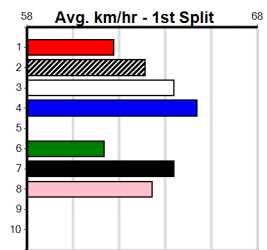

THE WATCHDOG APP (1-3 WINS)

Distance: 600m, Race Type: Restricted Win, Total Prizemoney: $10,095
1st: $6,800, 2nd: $2,095, 3rd: $1,050, 4th: $150

Both REITERATE (4) and SHADOWS OF BLUE (2) turned in smart runs in their first try over this distance here last week and will strip better for the run. ZIPPING KAI (7) is still learning the racing caper but has unlimited talent.

Watchdog Tips: **4** **2** **7** **3** **Bet:** **Box Trifecta 3,4,7 ($10 for 166.67%)**

Form Box	Wgt	Dist	Track	Date	Time	BON	Margin	1st/2nd (Time)	PIR	Checked	Comment	WR	Split 1	S/P	Grade	
1	BOMB NEAVE [7] Find this much harder than last start, pass. $41.00															
	BE Bitch			Mar-22			Sire: SHIMA SHINE			Dam: JD BOMB SHELL			Trainer: Rachael Cassar (Rockbank)			
	Owner(s): R Cassar															
	Winning Distances: < 300m (0) 300 - 399m (0) 400 - 499m (0) 500 - 599m (1) 600 - 699m (0) > 700m (0)															
	Winning Weights: 27.9(1)															
	6th (1)	28.5	525	MEP	R5	10-Apr-24	30.97	29.82	6.50L WREN BALE (30.55)	M/6666	.	.	.	5.29	$22.50	X67
	6th (1)	28.7	600	MEP	R6	17-Apr-24	35.24	34.43	10.00 WILD CASH (34.54)	S/7766	.	.	.	9.53	$209.70	RWH
	4th (1)	28.4	450	BAL	R5	21-Apr-24	26.42	25.70	9.00L MAX PEARL (25.79)	S/774	.	.	.	6.90	$26.20	X67
	4th (1)	28.7	545	BAL	R5	29-Apr-24	31.48	31.25	3.5L RENEGADE RUSLIE (31.25)	S/5544	.	.	.	7.12	$2.90	T3-RW
	2nd (4)	28.4	450	BAL	R5	04-May-24	25.83	25.21	1.75L WHATEVER WILLOW (25.72)	S/855	.	.	.	6.96	$15.60	7
7th (6)	28.1	525	MEP	R9	08-May-24	31.33	29.86	16.00 BUN QUAKE (30.28)	M/6777	.	.	.	5.31	$43.60	7	
4th (1)	28.4	600	MEP	R9	15-May-24	35.59	34.42	17.00 RECYCLED (34.42)	S/5444	.	VO	.	9.36	$62.20	RWH	
3rd (7)	28.2	595	SAP	R2	20-May-24	35.22	34.20	8.50L MAHOGANY (34.65)	S/5533	.	.	.	9.73	$46.00	RW	
Last 3 wins NOT included above																
1st (2)	27.9	525	MEP	R1	21-Feb-24	30.63	30.19	0.50L IN SECRET (30.65)	M/2222	.	.	.	5.39	$2.60	M	
<table border="1"> <thead> <tr> <th>Box</th> <th>1st</th> <th>2nd</th> <th>3rd</th> <th>4th</th> <th>5th</th> <th>6th</th> <th>7th</th> <th>8th</th> </tr> </thead> <tbody> <tr><td>1</td><td></td><td></td><td>1</td><td>3</td><td></td><td></td><td></td><td></td></tr> <tr><td>2</td><td>1</td><td></td><td>1</td><td>1</td><td></td><td></td><td></td><td></td></tr> <tr><td>3</td><td></td><td></td><td>1</td><td>4</td><td></td><td></td><td></td><td></td></tr> <tr><td>4</td><td></td><td>1</td><td></td><td>2</td><td></td><td></td><td></td><td></td></tr> <tr><td>5</td><td></td><td></td><td>1</td><td>1</td><td></td><td></td><td></td><td></td></tr> <tr><td>6</td><td></td><td></td><td></td><td></td><td>1</td><td>1</td><td>1</td><td></td></tr> <tr><td>7</td><td></td><td></td><td>1</td><td>1</td><td>1</td><td>1</td><td></td><td></td></tr> <tr><td>8</td><td></td><td>1</td><td></td><td>3</td><td>1</td><td></td><td></td><td></td></tr> </tbody> </table>																
<table border="1"> <thead> <tr> <th>Prize</th> <th>Best</th> <th>Starts</th> <th>Trk/Dts</th> <th>APM</th> </tr> </thead> <tbody> <tr> <td></td> <td></td> <td></td> <td></td> <td>$5625.00</td> </tr> <tr> <td></td> <td></td> <td></td> <td></td> <td>NBT</td> </tr> <tr> <td></td> <td></td> <td></td> <td></td> <td>32-1-2-5</td> </tr> <tr> <td></td> <td></td> <td></td> <td></td> <td>3-0-1-0</td> </tr> <tr> <td></td> <td></td> <td></td> <td></td> <td>3530</td> </tr> </tbody> </table>																
2	SHADOWS OF BLUE [7] Better for last starts placing here, major player. $4.20															
	BE Dog			Mar-22			Sire: TOMMY SHELBY			Dam: ART NOVEAU			Trainer: Jeffrey Britton (Anakie)			
	Owner(s): CHAMPAGNE PTN (SYN), S Smith, A Langton															
	Winning Distances: < 300m (0) 300 - 399m (0) 400 - 499m (0) 500 - 599m (1) 600 - 699m (0) > 700m (0)															
	Winning Weights: 33.2(1)															
	5th (4)	33.4	515	SAN	R1	29-Feb-24	30.45	29.23	11.00 I'M A MUSTANG (29.73)	S/7675	.	.	.	5.29	$5.80	X67
	7th (5)	34.2	450	BAL	R2	07-Apr-24	26.39	24.91	12.00 MAGNET MOVER (25.56)	S/877	.	V5	.	6.89	$4.70	X67
	2nd (2)	33.9	525	MEA	R1	13-Apr-24	30.53	29.78	4.25L RUSSIAN RACCOON (30.24)	M/7443	.	.	.	5.32	$12.70	7
	2nd (5)	34.0	525	MEA	R2	20-Apr-24	30.17	29.87	0.75L TAKUMI BALE (30.13)	S/7322	.	.	.	5.33	$15.10	7
	6th (2)	34.0	525	MEA	R1	27-Apr-24	30.43	29.69	9.00L ZIPPING KAI (29.82)	S/8766	.	VO	.	5.31	$5.00	7
2nd (2)	33.7	515	SAN	R2	02-May-24	29.81	29.33	7.00L ZIPPING KAI (29.33)	M/6333	.	.	.	5.26	$5.90	X67	
6th (3)	34.0	525	MEA	R1	11-May-24	30.60	29.86	11.00 THIS TRAIN (29.86)	M/6766	.	.	.	5.26	$10.30	7	
3rd (3)	34.1	600	MEA	R2	18-May-24	34.71	34.32	3.00L HENRY INTENTION (34.50)	S/4333	.	.	.	9.32	$13.20	X67	
Last 3 wins NOT included above																
1st (2)	33.2	515	SAP	R1	25-Feb-24	29.81	29.46	4.00L ECO BALE (30.09)	M/4331	.	.	.	5.30	$2.20	M