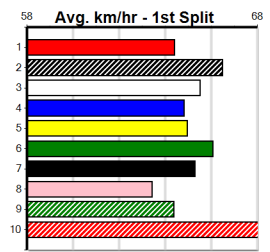

SPORTSBET FINAL (1-6 WINS)

Distance: 600m, Race Type: Restricted Win Final, Total Prizemoney: $10,375
1st: $7,000, 2nd: $2,150, 3rd: $1,075, 4th: $150

RECYCLED (4) was clearly the fastest of the heat winners and with any luck going into the first bend he can get the job done. CANYA HYPERSONIC (6) carved out elite early splits in her 600m debut in taking out her heat and will improve further.

Watchdog Tips: 4 6 7 5 **Bet:** Box Trifecta 4,5,6,7 ($10 for 41.67%)

1

IT'S A RUNAWAY [5] **$21.00**

BK Dog **Oct-21** **Sire: HOUDINI BOY** **Dam: IT'S A WINK** **Trainer: John Delaroché (Cranbourne Nort)**

Owner(s): M Delaroché

Winning Distances: < 300m (0) 300 - 399m (2) 400 - 499m (1) 500 - 599m (1) 600 - 699m (0) > 700m (0)

Winning Weights: 34.0(1) 34.6(2) 34.7(1)

Rank	Heat	Dist	Wgt	BK	Dog	Date	Time	Margin	1st/2nd (Time)	PIR	Checked	Comment	WR	Split 1	S/P	Grade
5th	(6)	34.4	510	SLE	R5	07-Apr-24	29.33	28.63	5.00L MAYBE EVEN YOU (28.99)	M/566	.	.	.	9.47	$2.90	RW
1st	(8)	34.0	460	WGL	R8	13-Apr-24	25.97	25.95	2.75L BOURNE SUPREMACY	M/411	.	.	.	6.59	$2.00	X45
3rd	(8)	33.6	500	TRA	R8	19-Apr-24	27.99	27.79	3.00L DAINTREE DAZZLER (27.79)	M/122	.	.	.	9.29	$9.20	X45
5th	(4)	33.8	525	MEP	R7	24-Apr-24	30.76	29.79	6.50L NIKITA BALE (30.31)	M/8776	.	.	.	5.36	$12.30	5H
5th	(3)	34.1	460	WGL	R8	30-Apr-24	26.27	25.78	7.50L WEST ON STROBE (25.78)	M/766	.	.	.	6.76	$24.50	X45
4th	(5)	33.9	595	SAP	R10	05-May-24	34.72	34.35	3.75L CONTAINER (34.47)	M/4555	.	.	.	9.42	$29.20	RWH
7th	(7)	34.0	595	SAN	R1	09-May-24	35.06	34.54	7.50L CONTAINER (34.54)	M/4767	.	.	.	9.47	$24.10	RWF
2nd	(1)	33.8	600	MEP	R11	15-May-24	35.30	34.42	8.00L CANYA HYPERSONIC (34.77)	M/3222	.	.	.	9.22	$9.10	RWH

Last 3 wins NOT included above

1st	(8)	34.6	350	HVL	R2	20-Oct-23	19.73	19.51	0.50L LITTLE VENICE (19.76)	M/3	.	.	.	6.77	$1.50	T3-M
1st	(2)	34.6	500	TRA	R6	03-Nov-23	28.21	27.65	4.25L MATHOURA MARVEL (28.49)	M/231	.	.	.	9.38	$4.40	X67
1st	(8)	34.7	350	HVL	R4	10-Mar-24	19.28	18.92	2.75L WHY I'M BROKE (19.47)	M/4	.	.	.	6.66	$4.90	X67H

Box History

Bx	1st	2nd	3rd	4th	5th	6th	7th	8th
1								
2	1				1	1		
3								
4		2			1			
5				3		1		
6					2			
7							1	
8	3	1	1		1			

Prize Best Starts Trk/Dts APM: $10480.00 NBT 24-4-4-2 1-0-1-0 4731