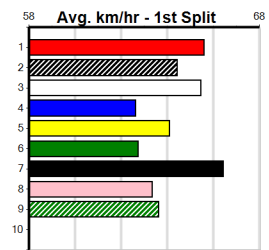

CITY VIEW BISTRO

Distance: 525m, Race Type: Grade 6, Total Prizemoney: $8,785
1st: $5,900, 2nd: $1,820, 3rd: $915, 4th: $150

RUN FOR SHELTER (1) is a chance to hold out the outside division going into the first bend and if punters can secure a price of $6 or better that would be a solid bet. SHAYNA BALE (3) can either lead or come off the speed to win in this class.

Watchdog Tips: 1 3 7 8 **Bet:** Win 1

Form Box	Wgt	Dist	Track	Date	Time	BON	Margin	1st/2nd (Time)	PIR	Checked	Comment	WR	Split 1	S/P	Grade	
1	RUN FOR SHELTER [6] $7.00															
	Drawn to settle top 3 early, value selection.															
	BK Bitch			Dec-21			Sire: SUPERIOR PANAMA			Dam: GEMILLY			Trainer: Ann Panetta (Melton West)			
	Owner(s): D Verhagen															
	Winning Distances: < 300m (0) 300 - 399m (0) 400 - 499m (1) 500 - 599m (1) 600 - 699m (0) > 700m (0)															
	Winning Weights: 25.9(1) 26.0(1)															
	5th (4)	25.6	425	BEN	R5	31-Mar-24	24.18	23.46	11.00	ROCK THE WOK (23.46)	M/766	.	.	W	6.65	$94.30 RWF
	3rd (3)	25.7	525	MEA	R2	06-Apr-24	30.21	29.82	3.25L	SHREWD STICKER (29.99)	M/5333	.	.	.	5.15	$33.40 X67
	6th (2)	25.4	525	MEA	R3	13-Apr-24	31.20	29.78	16.00	MICHALIS (30.09)	M/6366	.	.	.	5.33	$15.50 6G
	4th (2)	25.7	525	MEA	R4	20-Apr-24	30.73	29.87	9.00L	CABAO JASPER (30.12)	Q/1334	.	.	.	5.15	$19.50 6G
2nd (6)	25.8	525	MEA	R3	27-Apr-24	30.25	29.69	3.25L	SHARP THIEF (30.03)	M/1112	.	.	.	5.14	$17.10 6G	
7th (3)	26.0	525	MEA	R1	04-May-24	31.21	29.61	18.00	REITERATE (29.97)	M/3346	.	.	.	5.21	$16.20 X67	
2nd (5)	25.8	500	BEN	R5	10-May-24	28.18	27.90	3.00L	RECYCLED (27.97)	M/332	.	.	.	6.63	$12.10 X67H	
3rd (4)	26.0	500	BEN	R5	17-May-24	28.31	28.08	0.50L	SICK AND TIRED (28.28)	M/222	.	.	.	6.54	$10.30 X67F	
Last 3 wins NOT included above																
1st (2)	26.0	410	HOR	R2	21-Nov-23	23.46	22.93	6.50L	ESPRESSO BABE (23.90)	M/21	.	.	.	10.48	$2.60 M	
1st (5)	25.9	525	MEP	R3	06-Mar-24	30.34	29.98	0.10L	BOMB ROBERTA (30.35)	M/1111	.	.	SW	5.15	$21.10 X67H	

Box History								
Bx	1st	2nd	3rd	4th	5th	6th	7th	8th
1								
2	1	2		1		2	1	
3		2			1	1	1	
4		2	1	1	1			
5	1	2				1		
6		1						
7						1		
8								
Prize Best Starts								$14825.00
Trk/Dts APM								30.34(5)-6/3/24 28-2-11-3 8-1-3-1 8874

2	ASTON APATITE [6] $26.00															
	Others rate better, place claims look best.															
	BK Bitch			Dec-21			Sire: FERNANDO BALE			Dam: ASTON CRYSTAL			Trainer: Lachlan Scott (Tatura)			
	Owner(s): R Borda															
	Winning Distances: < 300m (0) 300 - 399m (1) 400 - 499m (1) 500 - 599m (0) 600 - 699m (0) > 700m (0)															
	Winning Weights: 26.1(1) 26.7(1)															
	4th (6)	26.4	390	SHP	R3	14-Mar-24	23.29	22.13	13.00	GREEN FLASH (22.39)	M/74	.	.	.	8.67	$6.00 7
	1st (8)	26.7	450	SHP	R7	21-Mar-24	25.54	25.54	0.05L	DELATITE BEAST (25.54)	M/242	.	.	.	6.66	$4.20 T3-RW
	3rd (6)	26.4	525	MEP	R4	03-Apr-24	30.62	29.91	5.00L	BUN TORNADO (30.28)	M/5554	.	.	.	5.31	$29.60 X67H
	5th (7)	26.4	515	SAP	R9	07-Apr-24	30.25	29.34	7.00L	ASTON GOZO (29.78)	M/4655	.	.	.	5.25	$7.40 RW
6th (2)	26.0	515	SAN	R1	11-Apr-24	30.41	29.45	9.50L	OUNCE OF LUCK (29.76)	Q/2777	.	.	.	5.12	$37.90 X67	
7th (7)	26.3	450	SHP	R9	13-May-24	26.14	25.06	6.50L	CAPALA (25.69)	M/578	.	.	.	6.79	$10.70 X67	
4th (2)	26.5	450	SHP	R5	16-May-24	25.95	25.42	3.5L	CANYA DREAM (25.72)	M/375	.	.	.	6.78	$4.50 X67	
8th (4)	26.0	525	MEP	R4	22-May-24	31.12	29.92	9.00L	SHAYNA BALE (30.51)	M/5888	.	.	.	5.30	$40.20 6G	
Last 3 wins NOT included above																
1st (1)	26.1	390	SHP	R1	19-Feb-24	22.13	22.13	5.50L	RAGING STORM (22.49)	Q/11	.	.	SW	8.47	$4.40 M	

Box History								
Bx	1st	2nd	3rd	4th	5th	6th	7th	8th
1	1		2					
2				1		2	1	
3		1			1			
4							2	1
5						1		
6		1	3	1	1			
7					1	1	1	
8	1			1				
Prize Best Starts								$4055.00
Trk/Dts APM								NBT 24-2-2-5 2-0-0-1 2066