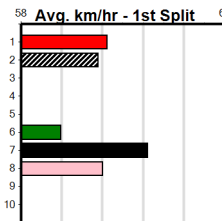

THE BECKLEY CENTRE GEELONG

Distance: 400m, Race Type: Maiden, Total Prizemoney: $2,535
1st: $1,680, 2nd: $520, 3rd: $260, 4th: $75

1
4:53PM
(VIC time)

RIORSON BALE (2) has recorded handy placings here in 2 of her last 4 starts and she could be the one to beat in a race of this nature. PAW KRISSY (5) is out of a proven dam who produced the talented Nelvin Bale and she could be the danger on debut.

Watchdog Tips: **2** **5** **8** **1** **Bet:** **Win 2**