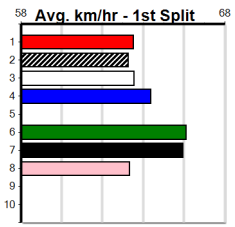

MILLERS MUZZLES

Distance: 460m, Race Type: Grade 5, Total Prizemoney: $2,925
1st: $1,950, 2nd: $600, 3rd: $300, 4th: $75

5

6:06PM
(VIC time)

INTER BUZZ ALONG (3) has won two of his past three in impressive style and he has the speed to lead throughout. ASTON TOMMY (6) is showing some promise and he will keep the pressure on throughout. RUSHMORE RED (4) has solid claims

Watchdog Tips: **3** **6** **4** **7** **Bet:** **Win 3**