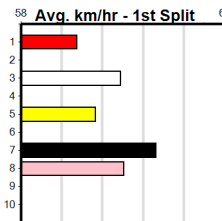

PARKER PUMPS

Distance: 460m, Race Type: Maiden, Total Prizemoney: $2,535
1st: $1,680, 2nd: $520, 3rd: $260, 4th: $75

9

7:23PM

(VIC time)

HOLDEN BALE (7) has produced solid placings in his 3 starts to date and he looks like the one to beat in this. ISLE OF SKY (1) has shown talent in her 3 placings from 4 starts and she could be the danger from her gun draw. PAW PAVLOV (2) has claims.

Watchdog Tips: **7** **1** **2** **4** **Bet:** Trifecta 7/1,2/1,2,4,8 ($10 - 166.67%)