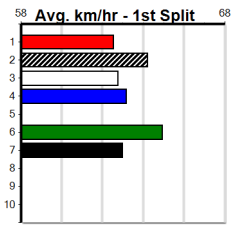

Geelong

NP ELECTRICAL

Distance: 400m, Race Type: Grade 7, Total Prizemoney: \$2,925
1st: \$1,950, 2nd: \$600, 3rd: \$300, 4th: \$75

10

7:44PM

(VIC time)

BIG BUCKETS (2) is resuming from a long layoff but was super impressive in his solid recent trial here and he could be the one to beat. PAW MANNY (8) was a smart debut winner from a wide draw last start and he can be the danger in this.