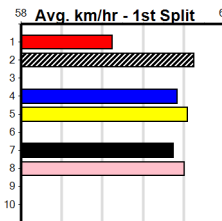

SPORTSBET WE LET THE DOGS OUT

Distance: 460m, Race Type: Mixed 4/5, Total Prizemoney: \$3,360
1st: \$2,250, 2nd: \$690, 3rd: \$345, 4th: \$75

11

8:04PM

(VIC time)

BEN SHAKER (5) has been racing in great fashion of late including two fast all the way Bendigo wins and he looks like the one to beat again in this. SHE DEVIL (7) has recorded explosive wins in 3 of her last 4 starts and she looks like the danger.