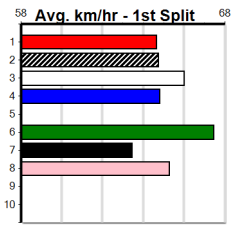

SPORTSBET BET WITH MATES

Distance: 400m, Race Type: Mixed 4/5, Total Prizemoney: $3,360
1st: $2,250, 2nd: $690, 3rd: $345, 4th: $75

3

5:27PM

(VIC time)

ASTON OPHELIA (1) has recorded solid all the way wins in her last 4 starts and she looks like the one to beat from her gun draw today. MAXIMUM AVA (6) has been solidly placed in 8 of her last 10 starts and she looks like the main danger again here.

Watchdog Tips: **1** **6** **2** **7** **Bet:** **Trifecta 1/6/2,4,7 ($10 - 333.33%)**