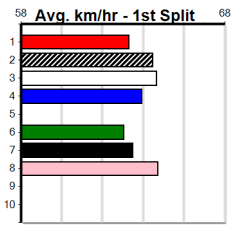

TTS ELECTRICS (2-4 WINS)

Distance: 400m, Race Type: Restricted Win, Total Prizemoney: \$2,925
1st: \$1,950, 2nd: \$600, 3rd: \$300, 4th: \$75

2

5:12PM

(VIC time)

YAALA JUNIOR (3) can race on the speed from the outset and she looks like the one to beat after smart wins in 2 of her last 3 starts. SIMPLY STYLISH (6) was far from disgraced at the Meadows last start and he could make his presence felt late.