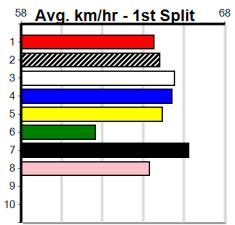

GEELONG PRINTING VETERANS

Distance: 460m, Race Type: S/E Veteran, Total Prizemoney: \$2,925
1st: \$1,950, 2nd: \$600, 3rd: \$300, 4th: \$75

8

7:04PM

(VIC time)

DR. FALKOR (3) can explode soon after box rise in his races and he may prove too classy for his rivals if he finds the arm. EL CAZADOR (1) rarely runs a bad race having been placed in her last 9 starts and she could be right in the finish again.