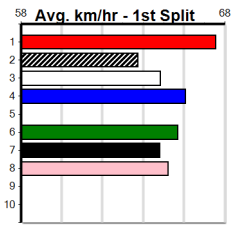

TOPCAT VIDEO PRODUCTIONS

Distance: 460m, Race Type: Grade 5, Total Prizemoney: $2,925
1st: $1,950, 2nd: $600, 3rd: $300, 4th: $75

6

6:26PM

(VIC time)

DESTRUCTIVELY (1) can explode soon after box rise in his races and he looks set to lead from go to whoa from the gun draw. MULTI MATT (4) has recorded top placings in his last 3 starts and he could make his presence felt with an ounce of luck early.

Watchdog Tips:

1

4

2

8

Bet:

Win 1