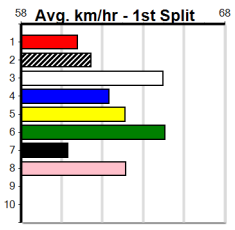

DOWNLOAD THE WATCHDOG APP

Distance: 460m, Race Type: Mixed 6/7, Total Prizemoney: \$2,925
1st: \$1,950, 2nd: \$600, 3rd: \$300, 4th: \$75

7

6:44PM
(VIC time)

YASH BALE (6) is much better than his form may suggest and he may only need to step on terms to return to the winners list here. JAYA BALE (8) can explode mid race and looks set to get room to wind up and feature in the finish.