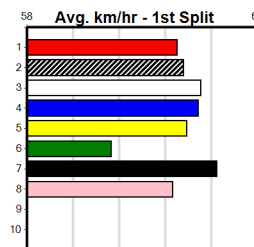

GEELONG PRINTING VETERANS

Distance: 460m, Race Type: S/E Veteran, Total Prizemoney: $2,925
1st: $1,950, 2nd: $600, 3rd: $300, 4th: $75

DR. FALKOR (3) can explode soon after box rise in his races and he may prove too classy for his rivals if he finds the arm. EL CAZADOR (1) rarely runs a bad race having been placed in her last 9 starts and she could be right in the finish again.

Watchdog Tips: 3 1 7 5 **Bet:** Win 3

1

EL CAZADOR [3] **Rarely runs a bad race, placed last 9, big danger.** **$3.60**

BK Dog **Oct-18** Sire: AUSSIE INFRARED Dam: SACHI Trainer: Tracey Deglaitis (Moolap)

Owner(s): T Deglaitis

Winning Distances: < 300m (0) 300 - 399m (0) 400 - 499m (9) 500 - 599m (7) 600 - 699m (1) > 700m (0)

Winning Weights: 32.2(1) 32.3(3) 32.4(1) 32.5(2) 32.6(1) 32.8(1) 32.9(4) 33.1(2) 33.2(1) 33.6(1)

Run	Box	Dist	Track	Date	Time	BOB	Margin	1st/2nd (Time)	PIR	Checked	Comment	WR	Split 1	S/P	Grade
2nd	(6)	33.6	400	GEL	R11	29-Jan-24	22.59	22.51	1.25L	MEPUNGA OLLIE (22.51)	M/62	.	.	8.61	$8.50 5
3rd	(5)	33.3	460	GEL	R12	02-Feb-24	25.77	25.58	2.75L	MY MATE TIP (25.58)	S/533	.	.	6.81	$5.40 VET
2nd	(3)	33.7	400	GEL	R5	12-Feb-24	22.63	22.62	0.10L	SPRING AMMO (22.62)	M/62	.	.	8.58	$6.40 VET
3rd	(5)	33.3	450	WBL	R6	07-Mar-24	25.53	25.12	2.75L	ORIANNA BALE (25.35)	M/444	.	.	6.67	$12.50 5
2nd	(6)	33.9	400	GEL	R11	22-Mar-24	22.77	22.53	0.50L	SQUIGGLY BOB (22.74)	M/62	.	.	8.60	$4.70 5
2nd	(5)	33.4	425	BEN	R3	12-Apr-24	24.40	23.73	0.025	FIBULARIS (24.39)	M/874	.	.	6.85	$9.00 VET
2nd	(1)	33.3	425	BEN	R11	19-Apr-24	24.22	23.70	4.25L	MORAINA ZOE (23.93)	M/553	.	.	6.64	$3.90 5
3rd	(4)	32.5	450	WBL	R3	09-May-24	25.62	25.27	1.75L	SPRING AMMO (25.51)	M/444	.	SW	6.71	$3.80 VET

Last 3 wins NOT included above

1st	(6)	32.2	460	GEL	R8	10-Jun-22	25.72	25.58	2.75L	GYPSY YANKEE (25.90)	Q/442	.	SW	6.72	$19.80 S
1st	(8)	32.3	660	BEN	R10	24-Jun-22	38.02	38.02	2.25L	ASTON JONAS (38.18)	M/5321	.	SW	4.35	$5.40 X45H
1st	(2)	33.1	460	GEL	R12	28-Apr-23	25.74	25.74	1.00L	ASTRO BOY (25.80)	M/433	.	.	6.78	$8.30 VET

Box History

Bx	1st	2nd	3rd	4th	5th	6th	7th	8th
1	2	4	6					
2	5	3	2	2	2	3		
3		5	3			3		
4	2	2	6	3	2	2		
5	1	8	3	1			1	
6	2	6	7	2	1	3	1	
7	1	1	1	4	1			
8	4	9	3	4	1			

Prize Best Starts Trk/Dts APM: $84905.00, 25.72(6)-10/6/22, 126-17-38-31, 29-7-8-9, 5196