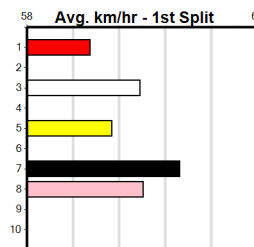

PARKER PUMPS

Distance: 460m, Race Type: Maiden, Total Prizemoney: $2,535
1st: $1,680, 2nd: $520, 3rd: $260, 4th: $75

HOLDEN BALE (7) has produced solid placings in his 3 starts to date and he looks like the one to beat in this. ISLE OF SKY (1) has shown talent in her 3 placings from 4 starts and she could be the danger from her gun draw. PAW PAVLOV (2) has claims.

Watchdog Tips: **7** **1** **2** **4** **Bet:** Trifecta 7/1,2/1,2,4,8 ($10 - 166.67%)

Form Box	Wgt	Dist	Track	Date	Time	BON	Margin	1st/2nd (Time)	PIR	Checked	Comment	WR	Split 1	S/P	Grade	
1	ISLE OF SKY [M] Shown talent, placed in 3 of 4 to date, big show. $4.20															
	BE Bitch May-22 Sire: NEED MY MONEYNOW Dam: SAINT WEST Trainer: Shane Fisher (Lara)															
	Owner(s): S Fisher															
	Winning Distances: < 300m (0) 300 - 399m (0) 400 - 499m (0) 500 - 599m (0) 600 - 699m (0) > 700m (0)															
	Winning Weights:															
	3rd (3)	27.2	460	GEL	R2	26-Apr-24	26.27	25.57	7.50L DISHEVELED (25.76)	M/223			6.84	$41.50	M	
	3rd (2)	27.2	400	GEL	R3	03-May-24	22.85	22.45	2.25L MARAIS BALE (22.70)	M/33			8.61	$9.70	MH	
	3rd (1)	28.0	460	GEL	R4	10-May-24	26.68	25.63	7.00L PAW LOU LOU (26.20)	M/233			6.85	$2.70	M	
	4th (5)	27.5	460	GEL	R1	17-May-24	26.75	25.87	8.50L SPELL ON YOU (26.19)	M/644			7.03	$19.60	M	
	Last 3 wins NOT included above															
	Prize Best Starts Trk/Dts APM $855.00 NBT 4-0-0-3 3-0-0-2 855															
2	PAW PAVLOV (NSW)[M] Good debut placing 2 starts back, chance here. $7.00															
	BK Dog Jul-22 Sire: JS FLAMIN ACE Dam: DYNA ADRIA Trainer: Robert Camilleri (Lara)															
	Owner(s): B Wheeler															
	Winning Distances: < 300m (0) 300 - 399m (0) 400 - 499m (0) 500 - 599m (0) 600 - 699m (0) > 700m (0)															
	Winning Weights:															
	3rd (8)	30.6	395	TRA	R2	10-May-24	22.47	21.62	2.75L PAW USAMI (22.28)	Q/444			3.95	$4.30	M	
	6th (1)	30.8	395	TRA	R2	15-May-24	23.07	22.19	8.50L BEGGIN' (22.49)	M/545			3.96	$4.30	M	
	Last 3 wins NOT included above															
	Prize Best Starts Trk/Dts APM $260.00 FSH 2-0-0-1 0-0-0-0 260															
3	RUXTON GIRL [M] Steady placings in 2 of her last 3, place hopes. $10.00															
	BK Bitch Jul-22 Sire: FERNANDO BALE Dam: SILKEN Trainer: Jeffrey Britton (Anakie)															
	Owner(s): S O'hehir															
	Winning Distances: < 300m (0) 300 - 399m (0) 400 - 499m (0) 500 - 599m (0) 600 - 699m (0) > 700m (0)															
	Winning Weights:															
	3rd (1)	25.3	400	GEL	R4	25-Mar-24	23.10	22.68	4.25L DARK LIGHTNING (22.81)	M/44			8.75	$3.70	M	
	6th (1)	25.1	400	GEL	R1	02-Apr-24	23.67	22.50	14.00 BERN'S BANJO (22.72)	M/77	SW		9.17	$2.20	M	
	2nd (1)	25.1	460	GEL	R2	19-Apr-24	26.21	25.58	0.50L CABAO OPAL (26.18)	M/111			6.72	$7.20	MH	
	5th (7)	25.1	460	GEL	R3	26-Apr-24	26.15	25.57	6.50L SICK AND TIRED (25.72)	M/445			6.71	$43.80	MF	
	3rd (4)	25.1	525	MEP	R1	01-May-24	30.94	29.74	18.00 LANFRANCO (29.74)	M/4444			5.38	$2.20	M	
	3rd (7)	25.3	520	GEL	R4	07-May-24	30.86	30.39	6.50L LIVEABLE (30.44)	M/1233			5.49	$8.20	M	
	4th (2)	25.2	525	MEP	R1	15-May-24	30.99	30.12	6.50L PAW ZELINI (30.54)	Q/1334			5.17	$2.70	M	
	Last 3 wins NOT included above															
	Prize Best Starts Trk/Dts APM $1330.00 NBT 7-0-1-3 2-0-1-0 1174															
4	MY GIRL KEIKO [M] Littermate of the 6, betting best guide. $6.50															
	BK Bitch Mar-22 Sire: FERNANDO BALE Dam: MY GIRL KIZZY Trainer: Angela Langton (Anakie)															
	Owner(s): CHAMPAGNE PTN (SYN), S Smith, A Langton															
	Winning Distances: < 300m (0) 300 - 399m (0) 400 - 499m (0) 500 - 599m (0) 600 - 699m (0) > 700m (0)															
	Winning Weights:															
	Last 3 wins NOT included above															
	Prize Best Starts Trk/Dts APM $0.00 FSH 0-0-0-0 0-0-0-0 0															
5	WHIZBANG JOSIE [M] *** SCRATCHED *** $9.00															
	BK Bitch Jul-22 Sire: FERAL FRANKY Dam: CELEBRITY Trainer: Mark Johnson (Ross Creek)															
	Owner(s): BettyMay (SYN), D Howard, K Gunn															
	Winning Distances: < 300m (0) 300 - 399m (0) 400 - 499m (0) 500 - 599m (0) 600 - 699m (0) > 700m (0)															
	Winning Weights:															
	7th (3)	26.5	410	HOR	R2	14-May-24	24.39	23.14	7.50L ASTON CORTES (23.90)	M/56			10.97	$13.60	M	
	6th (8)	26.5	390	WBL	R1	23-May-24	23.03	22.06	12.00 TECTONIC (22.25)	M/66			9.19	$19.80	M