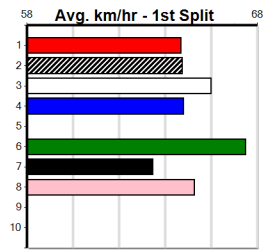

SPORTSBET BET WITH MATES

Distance: 400m, Race Type: Mixed 4/5, Total Prizemoney: $3,360
1st: $2,250, 2nd: $690, 3rd: $345, 4th: $75

ASTON OPHELIA (1) has recorded solid all the way wins in her last 4 starts and she looks like the one to beat from her gun draw today. MAXIMUM AVA (6) has been solidly placed in 8 of her last 10 starts and she looks like the main danger again here.

Watchdog Tips: 1 6 2 7 Bet: Trifecta 1/6,2,4,7 ($10 - 333.33%)

Form Box	Wgt	Dist	Track	Date	Time	BON	Margin	1st/2nd (Time)	PIR	Checked	Comment	WR	Split 1	S/P	Grade	
1	ASTON OPHELIA [5]															
	BK Bitch Dec-21															
	Owner(s): R Borda															
	Winning Distances: < 300m (0) 300 - 399m (0) 400 - 499m (6) 500 - 599m (0) 600 - 699m (0) > 700m (0)															
	Winning Weights: 26.3(1) 26.4(2) 26.6(1) 26.9(1) 27.9(1)															
	8th (1) 27.2 390 BAL R10 15-Mar-24 22.87 22.08 4.50L BLACK BOW (22.55) Q/36 . . . . . 8.65 $7.00 6G															
	3rd (1) 26.5 450 BAL R5 25-Mar-24 25.85 25.34 2.25L KEL OF KINTYRE (25.70) M/233 . . SW . . 6.74 $5.30 T3-RW															
	4th (6) 27.0 450 BAL R5 01-Apr-24 26.11 25.53 8.50L TWO TOOTS (25.53) M/655 . . . . . 6.90 $9.00 T3-RW															
	7th (4) 26.4 450 WBL R5 04-Apr-24 26.14 24.72 7.50L MAX PEARL (25.63) M/225 . . . . . 6.71 $58.50 X67H															
	1st (7) 26.4 450 WBL R7 08-Apr-24 25.74 25.51 1.75L FLYING HOT (25.86) Q/111 . . . . . 6.74 $5.20 X67															
	1st (6) 26.3 450 WBL R8 15-Apr-24 25.50 25.47 8.00L DR. FOREST (26.04) M/111 . . SW . . 6.70 $3.00 5															
	1st (7) 26.6 450 BAL R7 21-Apr-24 25.70 25.70 6.50L QUESTION BALE (26.12) S/611 . . . . . 6.78 $4.00 5															
	1st (3) 26.4 400 GEL R5 21-May-24 22.49 22.48 3.25L TALK OUT LOUD (22.71) Q/11 . . SW . . 8.39 $5.00 5															
	Last 3 wins NOT included above															
	1st (8) 27.9 400 GEL R1 28-Nov-23 23.09 22.63 3.25L ROCKHAMPTON EMMA M/11 . . . . . 8.54 $5.80 M															
1st (6) 26.9 400 GEL R9 30-Jan-24 23.05 22.70 2.00L PARWAN'S STAR (23.18) M/31 . . . . . 8.64 $4.80 T3-7																
2	DONITA BALE (NSW)[5]															
	BEBD Bitch Dec-21															
	Owner(s): B Wheeler															
	Winning Distances: < 300m (0) 300 - 399m (2) 400 - 499m (2) 500 - 599m (0) 600 - 699m (0) > 700m (0)															
	Winning Weights: 26.4(1) 27.1(2) 27.3(1)															
	5th (2) 27.2 450 SHP R7 26-Feb-24 26.07 24.89 17.00 MACKENNA (24.89) S/665 . . . . . 6.74 $100.10 SH															
	1st (1) 27.1 435 SLE R11 17-Mar-24 24.49 24.32 6.50L SASSY SWAN (24.93) M/111 . . . . . 5.29 $9.50 5															
	5th (2) 27.5 515 SAP R7 24-Mar-24 30.31 29.45 7.50L ETHANOL UNLEADED (29.81) M/4555 . . . . . 5.22 $4.90 5NP															
	2nd (4) 27.4 390 WBL R10 28-Mar-24 22.22 22.03 0.50L COOL NATURE (22.20) M/55 . . . . . 8.87 $3.10 5															
	3rd (3) 27.0 395 TRA R10 03-Apr-24 22.50 22.16 4.50L MYALL SANDY (22.19) S/865 . . . . . 4.01 $18.40 5															
	4th (5) 27.0 510 SLE R8 14-Apr-24 28.93 28.82 1.75L REEMA BALE (28.82) M/442 . . . . . 9.19 $20.00 X45															
	3rd (8) 26.7 400 GEL R11 26-Apr-24 22.71 22.29 6.00L IRVING BALE (22.29) S/53 . . . . . 8.70 $13.60 X45															
	5th (4) 27.1 410 HOR R7 30-Apr-24 23.69 23.20 7.00L RIVIERA BALE (23.20) M/64 . . SW . . 10.69 $7.80 X45															
	Last 3 wins NOT included above															
	1st (4) 27.3 390 WBL R1 21-Dec-23 22.43 22.12 2.75L AINTREE RAMBLER (22.62) M/22 . . . . . 8.67 $12.50 M															
1st (2) 27.1 395 TRA R4 01-Jan-24 22.25 22.04 1.5L BIG TRUCKER (22.34) M/532 . . SW . . 3.84 $2.40 T3-7																
1st (8) 26.4 410 HOR R11 09-Feb-24 23.30 23.22 0.75L HOLLYWOOD FRANKY Q/43 . . . . . 10.68 $11.00 6G																
3	DAWNY BY NAME (TAS)[5]															
	BD Bitch Mar-22															
	Owner(s): M Katsiris															
	Winning Distances: < 300m (1) 300 - 399m (1) 400 - 499m (3) 500 - 599m (0) 600 - 699m (0) > 700m (0)															
	Winning Weights: 25.6(1) 25.7(1) 25.9(1) 26.0(1) 26.4(1)															
	5th (3) 25.6 390 SHP R11 15-Apr-24 22.53 21.75 6.50L MALO MAGIC (22.09) M/35 . . SW . . 8.46 $13.40 5															
	3rd (7) 25.9 425 BEN R12 19-Apr-24 24.27 23.70 2.25L MAGIC RIDE (24.12) M/444 . . . . . 6.59 $4.20 5															
	3rd (7) 25.9 450 BAL R5 24-Apr-24 25.86 25.24 1.00L BUN TORNADO (25.79) M/221 . . . . . 6.56 $8.00 5															
	3rd (6) 26.2 425 BEN R3 28-Apr-24 24.34 23.58 1.75L GOGO SKYE (24.23) M/112 . . . . . 6.57 $4.80 5