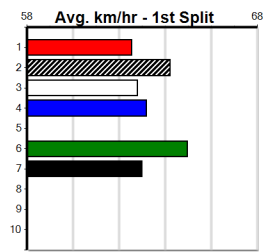

Geelong
10
7:44PM
(VIC time)

NP ELECTRICAL

Distance: 400m, Race Type: Grade 7, Total Prizemoney: $2,925
1st: $1,950, 2nd: $600, 3rd: $300, 4th: $75

BIG BUCKETS (2) is resuming from a long layoff but was super impressive in his solid recent trial here and he could be the one to beat. PAW MANNY (8) was a smart debut winner from a wide draw last start and he can be the danger in this.

Watchdog Tips: **2** **8** **4** **6** **Bet:** Trifecta 2,8/2,4,6,8/2,4,6,8 ($10 - 83.33%)

1

PIXIE TRIXIE [7] **Been well beaten since her maiden win, tested.** **$15.00**

BK Bitch Jul-22 Sire: SH AVATAR Dam: FAIRYTALE WISH Trainer: Clint Capuano (Anakie)

Owner(s): C Capuano
Winning Distances: < 300m (0) 300 - 399m (1) 400 - 499m (0) 500 - 599m (0) 600 - 699m (0) > 700m (0)
Winning Weights: 25.2(1)

Box	1st	2nd	3rd	4th	5th	6th	7th	8th
1								
2								
3								
4								
5								
6								
7								
8								

Prize Best Starts Trk/Dts APM: $1050.00 NBT 6-1-0-0 1-0-0-0 850

2

BIG BUCKETS [7] **Resuming, solid recent trial here, can go close.** **$2.60**

BD Dog Nov-21 Sire: NEED MY MONEYNOW Dam: KASREYN Trainer: Nicole Cachia (Anakie)

Owner(s): Big Buckets (SYN), G James, F Mastropasqua
Winning Distances: < 300m (0) 300 - 399m (0) 400 - 499m (1) 500 - 599m (0) 600 - 699m (0) > 700m (0)
Winning Weights: 30.5(1)

Box	1st	2nd	3rd	4th	5th	6th	7th	8th
1								
2								
3								
4								
5								
6								
7								
8								

Prize Best Starts Trk/Dts APM: $1830.00 FSTD 3-1-0-0 0-0-0-0 366

3

SUPER EMMA [7] ***** SCRATCHED ***** **$4.20**

BK Bitch Dec-21 Sire: MEPUNGA CRUZER Dam: MEPUNGA DEBBIE Trainer: Nicole Cachia (Anakie)

Owner(s): A Rippon
Winning Distances: < 300m (0) 300 - 399m (1) 400 - 499m (0) 500 - 599m (0) 600 - 699m (0) > 700m (0)
Winning Weights: 27.1(1)

Box	1st	2nd	3rd	4th	5th	6th	7th	8th
1								
2								
3								
4								
5								
6								
7								
8								

Prize Best Starts Trk/Dts APM: $2070.00 FSH 7-1-0-1 0-0-0-0 750

4

AKASHIC [7] **Been impressive in her last few, can threaten.** **$5.00**

BD Bitch Mar-21 Sire: FERNANDO BALE Dam: LADY CEECEE Trainer: Jodie Leek (Warrantdye)

Owner(s): J Leek
Winning Distances: < 300m (0) 300 - 399m (1) 400 - 499m (0) 500 - 599m (0) 600 - 699m (0) > 700m (0)
Winning Weights: 26.6(1)

Box	1st	2nd	3rd	4th	5th	6th	7th	8th
1								
2								
3								
4								
5								
6								
7								
8								

Prize Best Starts Trk/Dts APM: $2855.00 FSH 11-1-2-1 0-0-0-0 2231

5

*** VACANT BOX ***

Sire: Dam: Trainer:

Owner(s):
Winning Distances: < 300m (0) 300 - 399m (0) 400 - 499m (0) 500 - 599m (0) 600 - 699m (0) > 700m (0)
Winning Weights:

Box History