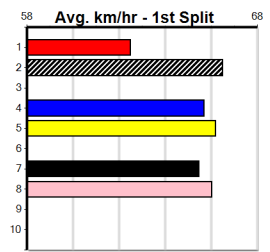

SPORTSBET WE LET THE DOGS OUT

Distance: 460m, Race Type: Mixed 4/5, Total Prizemoney: $3,360
1st: $2,250, 2nd: $690, 3rd: $345, 4th: $75

BEN SHAKER (5) has been racing in great fashion of late including two fast all the way Bendigo wins and he looks like the one to beat again in this. SHE DEVIL (7) has recorded explosive wins in 3 of her last 4 starts and she looks like the danger.

Watchdog Tips: 5 7 2 4 **Bet:** Trifecta 5,7/2,5,7/1,2,4,5,7 ($10 - 83.33%)

1 WESTERLY BALE (NSW)[5] Takes a while to wind up but has talent, respect. $6.50
BK Bitch Apr-21 Sire: FERAL FRANKY Dam: DYNA CARMEN
Owner(s): B Wheeler Trainer: Deborah Coleman (Lara)
Winning Distances: < 300m (0) 300 - 399m (0) 400 - 499m (4) 500 - 599m (1) 600 - 699m (1) > 700m (0)
Winning Weights: 26.4(1) 26.6(1) 26.7(1) 27.0(2) 27.2(1)

1st	2nd	3rd	4th	5th	6th	7th	8th
1st (7) 26.6 510 SLE R11 14-Feb-24 28.97 28.74 4.75L WHY NOT PEARL (29.30) S/431 . . . SW . 9.42 $2.70 5	1st (3) 27.2 640 SLE R6 25-Feb-24 37.11 37.11 2.00L VOICE OF THUNDER (37.24) M/6444 . . . . . 6.32 $15.70 X45	2nd (1) 27.0 660 BEN R6 16-Mar-24 37.80 37.59 3.00L ZULU BLAST (37.59) M/4222 . . . . . 4.29 $23.60 X45	2nd (3) 27.4 650 WBL R8 28-Mar-24 37.45 37.44 0.25L MAXIMUM LYN (37.44) M/2222 . . . . . 17.48 $3.30 5	2nd (7) 27.6 640 SLE R9 07-Apr-24 37.23 37.18 1.00L SEPHORA BALE (37.18) M/5554 . . . . . 6.37 $3.50 X45	3rd (6) 27.4 732 MTG R2 14-Apr-24 43.39 42.80 8.50L ZIPPING NEUTRON (42.80) . . . . . 16.44 $6.50 SNP	3rd (1) 27.2 640 SLE R10 21-Apr-24 37.04 37.01 0.50L STELLA GIRL (37.01) M/5444 . . . . . 6.35 $3.20 X45	7th (4) 27.4 715 SAN R7 25-Apr-24 42.53 41.90 9.50L PASS MARK (41.90) M/6787 . . . . . 6.29 $22.70 X45

Last 3 wins NOT included above

1st (2) 26.4 450 WBL R5 07-Aug-23 25.92 25.43 2.25L RAVEN MACAW (26.07) M/774 . . . . . 6.94 $6.20 X67	1st (1) 27.0 450 SHP R11 07-Sep-23 25.58 25.52 0.25L TESS CABANG (25.59) M/643 . . . . . 6.87 $4.60 T3-6	1st (1) 27.0 485 HOR R8 09-Feb-24 27.36 27.19 0.50L OX THE MAN (27.39) M/674 . . . . . 6.71 $12.20 5

Box History

Bx	1st	2nd	3rd	4th	5th	6th	7th	8th
1	2	2	1	2	1			
2	1	1	1		1	2		
3	1	1	1	1	1			
4		1	2		1		2	
5					1	1	1	
6					2			
7	2	2		2	2	1		
8			2	1	1			

Prize Best Starts Trk/Dts APM $19480.00 FSTD 45-6-7-9 0-0-0-0 9335