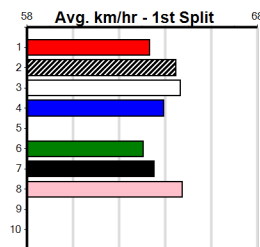

Geelong

2

5:12PM

(VIC time)

TTS ELECTRICS (2-4 WINS)

Distance: 400m, Race Type: Restricted Win, Total Prizemoney: $2,925
1st: $1,950, 2nd: $600, 3rd: $300, 4th: $75

YAALA JUNIOR (3) can race on the speed from the outset and she looks like the one to beat after smart wins in 2 of her last 3 starts. SIMPLY STYLISH (6) was far from disgraced at the Meadows last start and he could make his presence felt late.

Watchdog Tips: **3** **6** **1** **2** **Bet:** **Box Trifecta 1,2,3,6 ($10 for 41.67%)**

1

SPAGHETTI ARMS [6] **Good wins in recent times, gun draw, big chance.** **$5.00**

BK Bitch Dec-21 Sire: MEPUNGA BLAZER Dam: POLLY'S YOHANNA
Trainer: Nicole Cachia (Anakie)

Owner(s): N Cachia
Winning Distances: < 300m (0) 300 - 399m (0) 400 - 499m (2) 500 - 599m (0) 600 - 699m (0) > 700m (0)
Winning Weights: 23.8(1) 24.0(1)

F	Wgt	Dist	Track	Race	Date	Time	Margin	1st/2nd (Time)	PIR	Checked	Comment	WR	Split 1	S/P	Grade
F (6)	24.3	400	GEL	R3	23-Jan-24	0.00	22.51	. IDYLLIC PAIGE (23.03)	M/37	.	.	.	8.56	$16.10	T3-M
6th (4)	23.8	400	GEL	R3	25-Mar-24	23.67	22.68	11.00 JORD'S THE GIFT (22.96)	M/77	.	.	.	9.23	$22.30	M
5th (7)	23.9	400	GEL	R2	02-Apr-24	23.38	22.50	4.25L WISE MOVE (23.09)	M/87	.	.	.	9.03	$46.90	M
7th (2)	23.8	390	WBL	R2	08-Apr-24	23.39	22.23	5.50L ASTON HOMARE (23.02)	M/77	.	.	.	9.25	$2.80	M
1st (3)	23.8	450	WBL	R1	15-Apr-24	25.69	25.47	3.75L OLLIE DEEDS (25.94)	M/211	.	.	.	6.69	$18.30	M
1st (6)	24.0	410	HOR	R2	19-Apr-24	23.69	23.40	5.50L MIGHTY MONARCH (24.05)	M/11	.	.	.	10.45	$10.70	T
7th (8)	23.9	485	HOR	R3	23-Apr-24	28.17	27.27	11.00 ON SONG ICE (27.40)	Q/677	.	.	.	7.01	$11.30	X67H
6th (4)	23.7	460	GEL	R9	27-Apr-24	26.32	25.51	8.00L ARTISAN ARTIST (25.78)	Q/666	.	.	.	6.88	$25.70	X67

Last 3 wins NOT included above

Bx	1st	2nd	3rd	4th	5th	6th	7th	8th
1							1	
2								1
3	1							
4						2		
5								1
6	1							
7				1	1			
8								1

Prize Best	$3080.00
Starts	NBT
Trk/Dts	11-2-0-0
APM	4-0-0-0
	2412

2

FERGUS BALE (NSW)[5] **Good turn of foot once balanced, can threaten.** **$4.60**

BK Dog Nov-21 Sire: DYNA VILLA Dam: HADEEL BALE
Trainer: Luke Harris (Somerville)
ENG GEL 2024-05-28

Owner(s): L Harris
Winning Distances: < 300m (0) 300 - 399m (0) 400 - 499m (4) 500 - 599m (0) 600 - 699m (0) > 700m (0)
Winning Weights: 33.9(1) 34.2(1) 34.6(1) 34.9(1)

F	Wgt	Dist	Track	Race	Date	Time	Margin	1st/2nd (Time)	PIR	Checked	Comment	WR	Split 1	S/P	Grade
3rd (7)	34.8	400	GEL	R5	02-Apr-24	23.36	22.50	9.00L JAG FERNANDO (22.74)	M/33	.	.	.	8.78	$2.30	5
1st (2)	34.9	435	SLE	R12	07-Apr-24	24.73	24.50	0.05L DR. HAROLD (24.73)	M/211	.	.	.	5.23	$35.80	5
F (6)	34.7	390	WBL	R12	11-Apr-24	0.00	22.09	. MYOLA THUNDER (22.33)	M/4	.	V5	.	8.92	$6.30	5
7th (1)	34.3	400	WGL	R12	23-Apr-24	23.49	22.71	10.00 SPICY PIPER (22.82)	S/66	.	.	.	8.64	$3.80	5
2= (1)	34.3	425	BEN	R11	28-Apr-24	24.51	23.58	3.5L PROPERTY MOGUL (24.27)	M/433	.	.	.	6.73	$3.10	5
7th (4)	33.9	400	WGL	R11	07-May-24	23.27	22.47	3.5L NOT BAD YOURSELF (23.03)	M/46	.	.	.	8.59	$27.30	5
5th (3)	34.5	400	WGL	R11	14-May-24	23.12	22.61	2.00L HYPERKINETIC (23.00)	M/44	.	.	.	8.56	$14.10	5
8th (5)	34.6	400	WGL	R11	21-May-24	23.56	22.56	10.00 MINOLI MAGIC (22.86)	S/78	.	.	.	8.69	$55.70	5

Last 3 wins NOT included above

Bx	1st	2nd	3rd	4th	5th	6th	7th	8th
1		1						1
2	2			1				1
3	1	1		1	1			1
4					1			1
5	1		1				1	1
6								
7			1					1
8				1				1

Prize Best	$8005.00
Starts	22.68(5)-25/3/24
Trk/Dts	22-4-2-2
APM	9-3-1-2
	4986