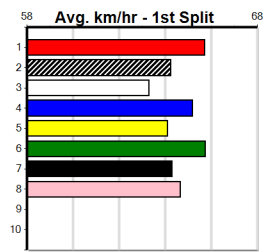

MERV JENNINGS SIGNS

Distance: 400m, Race Type: Grade 5, Total Prizemoney: $2,925
1st: $1,950, 2nd: $600, 3rd: $300, 4th: $75

JAMES'S ENTITY (1) has recorded solid wins in 3 of his last 6 starts and he could prove hard to beat again from the gun draw. ASTON ANGELO (8) can explode once into full stride and he may only need an ounce of luck to challenge here.

Watchdog Tips: 1 8 5 2 **Bet:** Quinella 1/8 ($10 for 1000%)

Form Box	Wgt	Dist	Track	Date	Time	BON	Margin	1st/2nd (Time)	PIR	Checked	Comment	W/R	Split 1	S/P	Grade
JAMES'S ENTITY [5] $2.20															
Solid wins in 3 of his last 6 starts, one to beat.															
Trainer: Nicole Cachia (Anakie)															
Owner(s): Weed N Feed (SYN), C Capuano, S Hogan, T Clarke, T Hogan															
Sire: ASTON DEE BEE Dam: ZARA'S ENTITY															
Winning Distances: < 300m (0) 300 - 399m (3) 400 - 499m (2) 500 - 599m (0) 600 - 699m (0) > 700m (0)															
Winning Weights: 32.2(1) 32.3(3) 32.5(1)															
Box History															
Last 3 wins NOT included above															
Prize Best Starts Trk/Dts APM															

RAGIN' ABLETT [5] $10.00															
Talented but can take a while to warm up, place.															
Trainer: Jason Wickham (Lara)															
Owner(s): D Welsh															
Sire: DYNA VILLA Dam: HURRICANE QUEEN															
Winning Distances: < 300m (0) 300 - 399m (1) 400 - 499m (6) 500 - 599m (0) 600 - 699m (0) > 700m (0)															
Winning Weights: 30.0(1) 30.4(1) 30.9(1) 31.0(3) 31.6(1)															
Box History															
Last 3 wins NOT included above															
Prize Best Starts Trk/Dts APM															

VINNY DEWALT (NSW)[5] $15.00															
May find some of these a bit too quick, needs luck															
Trainer: Alfred King (Sulky)															
Owner(s): A King															
Sire: MAGIC SPRITE Dam: CLAIR DE LUNE															
Winning Distances: < 300m (0) 300 - 399m (6) 400 - 499m (7) 500 - 599m (0) 600 - 699m (0) > 700m (0)															
Winning Weights: 28.0(1) 28.3(1) 29.5(1) 29.6(2) 29.8(1) 29.9(1) 30.3(1) 30.4(1) 30.6(1) 30.8(1) 30.9(1) 31.1(1)															
Box History															
Last 3 wins NOT included above															
Prize Best Starts Trk/Dts APM															

BELLA LA VITA [5] $7.00															
Showed speed in good win 3 back, must respect.															
Trainer: Troy Deglaitis (Moolap)															
Owner(s): T Deglaitis															
Sire: HARD STYLE RICO Dam: SACHI															
Winning Distances: < 300m (0) 300 - 399m (0) 400 - 499m (7) 500 - 599m (1) 600 - 699m (0) > 700m (0)															
Winning Weights: 30.8(1) 31.1(2) 31.2(2) 31.3(1) 31.4(2)															
Box History															
Last 3 wins NOT included above															
Prize Best Starts Trk/Dts APM															

TALK OUT LOUD [5] $4.60															
Good placings in 5 of her last 6 starts, chance.															
Trainer: Angela Galea (Sunshine North)															
Owner(s): A Galea															
Sire: FERNANDO BALE Dam: IT'S ALL TALK															
Winning Distances: < 300m (0) 300 - 399m (2) 400 - 499m (4) 500 - 599m (0) 600 - 699m (0) > 700m (0)															
Winning Weights: 24.8(1) 25.0(1) 25.6(1) 26.6(1) 27.0(2)															
Box History															
Last 3 wins NOT included above															
Prize Best Starts Trk/Dts APM															

1

2

3

4

5