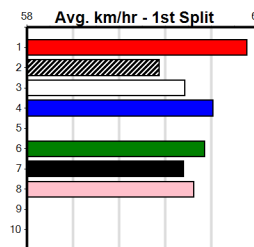

TOPCAT VIDEO PRODUCTIONS

Distance: 460m, Race Type: Grade 5, Total Prizemoney: $2,925
1st: $1,950, 2nd: $600, 3rd: $300, 4th: $75

DESTRUCTIVELY (1) can explode soon after box rise in his races and he looks set to lead from go to whoa from the gun draw. MULTI MATT (4) has recorded top placings in his last 3 starts and he could make his presence felt with an ounce of luck early.

Watchdog Tips:	1	4	2	8	Bet:	Win 1

Form Box	Wgt	Dist	Track	Date	Time	BON	Margin	1st/2nd (Time)	PIR	Checked	Comment	WR	Split 1	S/P	Grade
1															
DESTRUCTIVELY [5] Can explode soon after box rise, one to beat here. $2.80															
Owner(s): BURN LIKE US (SYN), A Terry, N Roire Sire: BARCIA BALE Dam: PYROCUMULUS Trainer: Ashlee Terry (Lara)															
Winning Distances: < 300m (0) 300 - 399m (8) 400 - 499m (5) 500 - 599m (0) 600 - 699m (0) > 700m (0)															
Winning Weights: 30.4(1) 30.6(1) 30.7(1) 30.8(3) 30.9(2) 31.1(1) 31.2(1) 31.4(1) 31.5(1) 31.8(1)															
2nd (1)	31.4	450	SHP	R6	26-Feb-24	25.25	24.89	2.00L ASTON CORNES (25.12)	M/232	.	.	.	6.47	$1.90	SH
8th (2)	31.6	450	SHP	R8	04-Mar-24	25.98	24.89	16.00 MATT LOCH (24.89)	M/558	.	.	.	6.68	$2.90	SF
1st (3)	31.8	300	HVL	R9	13-Mar-24	16.51	16.41	0.75L DAYTONA (16.56)	M/1	.	SW	.	3.87	$2.40	S
1st (8)	31.5	300	HVL	R7	17-Mar-24	16.24	16.24	1.75L SHALL NOT (16.35)	Q/2	.	SW	.	3.81	$6.30	S
3rd (6)	31.0	450	BAL	R6	27-Mar-24	25.38	24.85	5.50L BERNIE BURROW (25.03)	M/333	.	.	.	6.62	$3.00	5H
5th (7)	31.6	450	BAL	R6	03-Apr-24	25.69	25.18	7.00L BERNIE BURROW (25.24)	M/225	.	.	.	6.57	$5.00	5F
4th (7)	31.1	425	BEN	R9	10-May-24	24.17	23.72	6.50L TRANSPONDER (23.72)	M/234	.	.	.	6.57	$2.80	FFA
2nd (1)	31.0	300	HVL	R11	19-May-24	16.81	16.55	4.00L GUNAI PRINCESS (16.55)	M/2	.	VO	.	3.96	$1.30	FFA
Last 3 wins NOT included above															
1st (5)	31.4	450	WBL	R10	13-Jan-24	25.26	25.21	3.25L ICE BATH FORTH (25.48)	Q/111	.	.	.	6.50	$2.00	SH
1st (2)	31.2	425	BEN	R11	02-Feb-24	23.67	23.67	2.25L ASTON ZOOM (23.81)	M/111	.	.	.	6.44	$1.70	X45
1st (1)	31.1	410	HOR	R4	13-Feb-24	22.92	22.92	4.75L SUPER TONE (23.24)	Q/11	.	SW	.	10.20	$1.04	SH

Bx	1st	2nd	3rd	4th	5th	6th	7th	8th
1	3	2	1		1			
2	1	1						1
3	2						1	
4					2			
5	2	1						
6	1		1					
7	2			2	1		1	
8	2							

Prize	$84300.00
Best	NBT
Starts	28-13-4-2
Trk/Dts	1-0-0-0
APM	34538