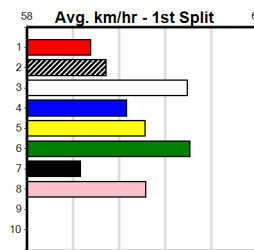

DOWNLOAD THE WATCHDOG APP

Distance: 460m, Race Type: Mixed 6/7, Total Prizemoney: $2,925
1st: $1,950, 2nd: $600, 3rd: $300, 4th: $75

YASH BALE (6) is much better than his form may suggest and he may only need to step on terms to return to the winners list here. JAYA BALE (8) can explode mid race and looks set to get room to wind up and feature in the finish.

Watchdog Tips: **6** **8** **4** **3** **Bet:** **Box Trifecta 3,4,6,8 ($10 for 41.67%)**

Form	Box	Wgt	Dist	Track	Date	Time	BON	Margin	1st/2nd (Time)	PIR	Checked	Comment	WR	Split 1	S/P	Grade

1

CIRCLE THE GLOBE [7]

Smart placing here last start but prefer out wide.

$15.00

BK Dog Dec-21 Sire: KC AND ALL Dam: CIRCLE OF DREAMS

Owner(s): CHAMPAGNE PTN (SYN), S Smith, A Langton

Trainer: Angela Langton (Anakie)

Winning Distances: < 300m (0) 300 - 399m (0) 400 - 499m (1) 500 - 599m (0) 600 - 699m (0) > 700m (0)

Winning Weights: 35.7(1)

3rd (3)	35.6	460	GEL	R2	09-Mar-24	26.63	25.89	5.00L	BEAUTY IN ME (26.29)	Q/334	.	.	.	6.78	$10.00	M
6th (1)	35.3	460	GEL	R4	12-Mar-24	26.82	26.15	6.50L	XISCO BALE (26.37)	M/466	.	.	.	6.94	$6.20	M
1st (4)	35.7	460	GEL	R3	02-Apr-24	26.45	26.22	1.00L	GOT A PULSE (26.52)	Q/111	.	.	SW	6.85	$31.90	M
6th (6)	35.8	400	GEL	R11	09-Apr-24	23.47	22.46	12.00	SHAKA GOES BANG (22.64)	M/47	.	.	.	8.83	$21.60	X67H
3rd (7)	35.5	460	GEL	R5	16-Apr-24	26.46	25.83	9.50L	ORBIT BALE (25.83)	Q/223	.	.	.	6.68	$60.30	X67
4th (8)	35.5	460	GEL	R5	23-Apr-24	26.20	25.73	7.00L	REV QUERIDA (25.73)	M/544	.	.	SW W	6.81	$13.20	X67
5th (6)	35.8	460	GEL	R7	30-Apr-24	26.65	26.21	4.50L	MEPUNGA RILEY (26.35)	M/545	.	.	.	6.87	$28.80	X67
2nd (4)	35.0	460	GEL	R2	17-May-24	26.12	25.87	2.25L	WHATEVER HE SAID (25.97)	M/223	.	.	.	6.70	$60.40	7

Last 3 wins NOT included above

Box History

Bx	1st	2nd	3rd	4th	5th	6th	7th	8th
1		1						
2								
3					1	1		
4	1	2	1					
5					1	1		
6					1	1		
7			1					
8				1				1

Prize Best: $3332.14
Starts: 26.45(4)-2/4/24
Trk/Dts: 18-1-3-3
APM: 13-1-3-2
2500

2

PRIMO TONIC [7]

Wide runner drawn inside is a worry, needs luck.

$21.00

WBK Dog Mar-22 Sire: MEPUNGA BLAZER Dam: MAHJONG WORLD

Owner(s): Passarelli Anastasio (SYN), N Passarelli, T Anastasio

Trainer: David Condon (Devon Meadows)

Winning Distances: < 300m (0) 300 - 399m (0) 400 - 499m (1) 500 - 599m (0) 600 - 699m (0) > 700m (0)

Winning Weights: 33.5(1)

3rd (3)	33.7	515	SAP	R1	31-Mar-24	30.43	29.79	2.25L	TEMPER TRAP (30.27)	S/4444	.	.	.	5.30	$3.70	M
3rd (2)	33.8	515	SAP	R1	07-Apr-24	30.80	29.34	9.50L	STAR STAY (30.15)	S/6555	.	.	.	5.39	$3.00	M
4th (4)	33.6	460	WGL	R2	13-Apr-24	26.30	25.95	5.50L	EMPTY YOUR MIND (25.95)	M/654	.	.	.	6.85	$12.10	M
3rd (4)	33.5	595	SAP	R3	21-Apr-24	35.29	34.02	4.50L	NO WAY PUNK (34.99)	S/7654	.	.	.	9.89	$3.20	RW
6th (3)	33.3	660	BEN	R4	26-Apr-24	38.85	37.85	15.00	FULL OF REGRETS (37.85)	M/3545	.	.	.	4.29	$42.60	RW
1st (3)	33.5	460	WGL	R3	09-May-24	26.72	26.35	3.00L	JASPER'S JACKPOT (26.91)	S/632	.	.	.	6.85	$2.90	M
5th (2)	33.4	595	SAP	R3	13-May-24	34.90	34.39	6.50L	FLYING ENVY (34.48)	S/6555	.	.	.	9.72	$20.80	RW
5th (3)	32.8	515	SAP	R4	20-May-24	30.36	29.40	6.00L	WILD SERENA (29.95)	M/7766	.	.	.	5.31	$26.50	7

Last 3 wins NOT included above

Box History

Bx	1st	2nd	3rd	4th	5th	6th	7th	8th
1		1						
2			1		1			
3	1		1		1	1		
4			1	1				
5			1	1				
6			1	1	1			
7								1
8								1

Prize Best: $4220.00
Starts: FSH
Trk/Dts: 17-1-1-5
APM: 0-0-0-0
3291