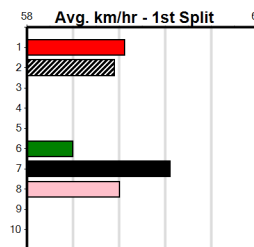

THE BECKLEY CENTRE GEELONG

Distance: 400m, Race Type: Maiden, Total Prizemoney: $2,535
1st: $1,680, 2nd: $520, 3rd: $260, 4th: $75

RIORSON BALE (2) has recorded handy placings here in 2 of her last 4 starts and she could be the one to beat in a race of this nature. PAW KRISSEY (5) is out of a proven dam who produced the talented Nelvin Bale and she could be the danger on debut.

Watchdog Tips: 2 5 8 1 **Bet:** Win 2

1

MY BLAZE [M] **$8.00**

BK Bitch Nov-20 Sire: MY REDEEMER Dam: SHIMA BLAZE Trainer: Ebony Cortese (Devon Meadows)

Owner(s): E Cortese

Winning Distances: < 300m (0) 300 - 399m (0) 400 - 499m (0) 500 - 599m (0) 600 - 699m (0) > 700m (0)

Steady placings in her last 3 starts, can threaten

Winning Weights:

Pos	Wgt	Dist	Track	Date	Time	BOB	Margin	1st/2nd (Time)	PIR	Checked	Comment	W/R	Split 1	S/P	Grade
5th (8)	28.8	400	WGL	R9	04-Apr-24	23.57	22.65	8.00L HARAJUKU LASS (23.04)	M/65	.	.	.	8.82	$4.70	T3-RW
3rd (1)	28.1	400	WGL	R1	11-Apr-24	23.18	22.60	2.00L SIN CITY MARV (23.05)	Q/23	.	.	.	8.59	$3.00	T3-M
6th (1)	27.9	400	WGL	R1	18-Apr-24	23.68	23.02	8.00L NEVER AROUND (23.15)	M/64	.	.	.	8.64	$6.40	T3-M
5th (3)	27.5	400	WGL	R1	25-Apr-24	23.53	22.52	4.75L COLLINDA PEARL (23.21)	M/65	.	.	.	8.82	$10.10	M
5th (8)	28.1	400	WGL	R2	02-May-24	24.49	22.84	21.00 JAMS NIMBLE (23.09)	M/85	.	.	.	9.30	$5.70	T3-M
2nd (3)	27.8	400	WGL	R1	09-May-24	23.49	23.16	3.5L BELLA STELLA (23.25)	M/43	.	.	.	8.74	$11.70	M
2nd (2)	27.9	400	WGL	R2	16-May-24	23.30	22.71	1.00L MAD KEV (23.24)	M/22	.	.	.	8.67	$4.80	T3-M
3rd (7)	27.6	400	WGL	R1	21-May-24	23.51	22.56	6.50L RED ED (23.06)	M/33	.	.	.	8.82	$17.90	M

Last 3 wins NOT included above

Bx	1st	2nd	3rd	4th	5th	6th	7th	8th
1		1	1	1	1	1		
2		1						
3								
4					2			
5								
6								
7		2			1			1
8						2		1

Prize Best	$2500.00
Starts	FSH
Trk/Dts	17-0-5-2
APM	0-0-0-0
	1052

2

RIORSON BALE [M] **$4.20**

BD Bitch Jul-22 Sire: FERAL FRANKY Dam: QUAIL BALE Trainer: Correy Grenfell (Anakie)

Owner(s): B Wheeler

Winning Distances: < 300m (0) 300 - 399m (0) 400 - 499m (0) 500 - 599m (0) 600 - 699m (0) > 700m (0)

Handy placings here in 2 of last 4, can go close.

Winning Weights:

Pos	Wgt	Dist	Track	Date	Time	BOB	Margin	1st/2nd (Time)	PIR	Checked	Comment	W/R	Split 1	S/P	Grade
8th (8)	29.0	460	GEL	R3	19-Apr-24	26.83	25.58	14.00 ELLIOTT (25.89)	M/688	.	.	.	6.94	$27.90	MH
2nd (2)	28.8	400	GEL	R1	26-Apr-24	22.94	22.29	0.025 TINKER BRUCE (22.94)	Q/32	.	.	.	8.70	$6.70	M
4th (7)	28.4	450	BAL	R2	06-May-24	26.37	25.55	9.00L PALDRON BALE (25.77)	M/874	.	.	.	7.10	$4.10	T3-M
3rd (2)	28.6	400	GEL	R2	14-May-24	23.18	22.84	5.00L SUDOKU ROSIE (22.84)	M/43	.	.	.	8.74	$6.30	M
5th (2)	27.9	515	SAP	R1	20-May-24	30.61	29.40	11.00 MITZI ROCKS (29.90)	Q/3544	.	.	.	5.25	$5.70	M

Last 3 wins NOT included above

Bx	1st	2nd	3rd	4th	5th	6th	7th	8th
1								
2		1	1		1			
3								
4								
5								
6								
7				1				
8								1

Prize Best	$730.00
Starts	NBT
Trk/Dts	5-0-1-1
APM	2-0-1-1
	730