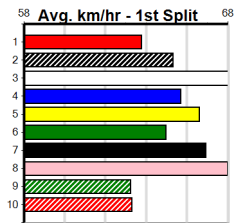

HEALESVILLE FOOTBALL NETBALL CLUB

Distance: 350m, Race Type: Grade 5, Total Prizemoney: \$2,925
1st: \$1,950, 2nd: \$600, 3rd: \$300, 4th: \$75

10

2:12PM

(VIC time)

DUCHESS SAL (8) has posted explosive 300m wins here in her last 2 starts and she may prove hard to reel in again today. OUNCE OF LUCK (3) is a serious up and comer and he will keep the pressure on from the outset. MAJOR CURRENCY (2) has claims