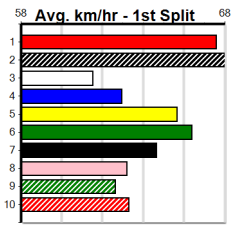

DOWNLOAD THE WATCHDOG APP

Distance: 350m, Race Type: Grade 5, Total Prizemoney: $2,925
1st: $1,950, 2nd: $600, 3rd: $300, 4th: $75

5
12:18PM
(VIC time)

BEAR LEE BANDIT (2) is well drawn near the rail and he looks hard to hold out with his mid race burn here. REAR VIEW MIRROR (1) can explode soon after box rise and he looks set to be right in the finish again. BELOW THE CURVE (6) has claims as well.

Watchdog Tips: **2** **1** **6** **3** **Bet:** **Quinella 1/2 ($10 for 1000%)**