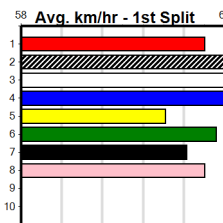

OUTER EAST FOOTBALL NETBALL COMP

Distance: 350m, Race Type: Free For All, Total Prizemoney: $3,360

1st: $2,250, 2nd: $690, 3rd: $345, 4th: $75

DAYTONA (4) is an explosive chaser who loves racing here and he may only need to step on even terms to salute. WILD ALICE (3) has been racing in great fashion since her spell and looks the danger after her top win here last week.

Watchdog Tips: **4** **3** **1** **8** **Bet:** **Box Trifecta 1,3,4 ($10 for 166.67%)**