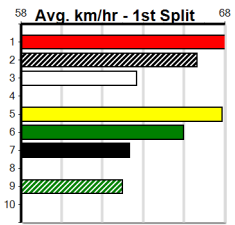

10 * NO RESERVE *****
 Trainer:
 Owner(s):

Winning Boxes							
1	2	3	4	5	6	7	8
Prize							
Best							
Starts							
Trk/Dst							
APM							

GREYHOUND ADOPTION PROGRAM

Distance: 300m, Race Type: Mixed 6/7, Total Prizemoney: \$2,925
 1st: \$1,950, 2nd: \$600, 3rd: \$300, 4th: \$75