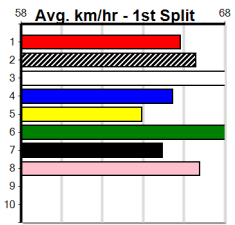

MONTROSE IGA LIQUOR (1-3 WINS)

Distance: 350m, Race Type: Restricted Win, Total Prizemoney: \$2,925
1st: \$1,950, 2nd: \$600, 3rd: \$300, 4th: \$75

9

1:53PM

(VIC time)

SUMMER KOBIE (1) is drawn to race on the speed from the outset in this and he may prove a bit too classy in the run home. SHOCK AND AWE (7) has produced solid placings in 6 of her last 7 starts and she could be right in the finish again here.