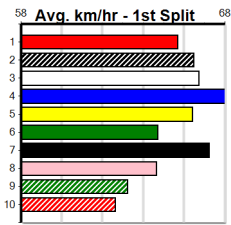

JVDM GREEN LIGHT ON PODCAST

Distance: 350m, Race Type: Mixed 4/5, Total Prizemoney: $3,360
1st: $2,250, 2nd: $690, 3rd: $345, 4th: $75

7

1:07PM
(VIC time)

ROWDAN (2) recorded a fast win here 2 starts back and he looks like the one to beat again in this. INVICTUS HARRY (3) was a solid all the way Sandown winner 3 starts back and he can challenge again. REVERSE SWEEP (7) has claims as well.

Watchdog Tips: **2** **3** **7** **4** **Bet:** **Win 2**