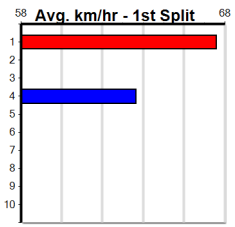

SPORTSBET BS RESPONSIBLY

Distance: 300m, Race Type: Maiden, Total Prizemoney: $2,535
1st: $1,680, 2nd: $520, 3rd: $260, 4th: $75

1

10:58AM
(VIC time)

Tough race to kick off with numerous debutants. SWIFTY GIRL (2) is a well bred type and her dam has produced the classy Mac's Damage, while MY POOH BEAR (3) is bred to have plenty of early speed, so keep an eye on the betting moves.

Watchdog Tips: **2** **3** **8** **5** **Bet:** **Box Quinella 2,3,8 ($10 for 333.33%)**