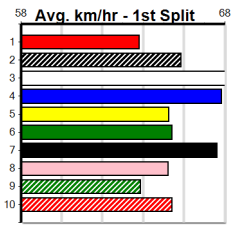

JASON McKEOWN PHOTOGRAPHY

Distance: 300m, Race Type: Mixed 4/5, Total Prizemoney: \$3,360
1st: \$2,250, 2nd: \$690, 3rd: \$345, 4th: \$75

4

11:57AM

(VIC time)

POWER OUT (7) looks set to set the tempo from box rise in this and she may prove hard to reel in if she finds the arm. MAJOR PHANTOM (4) has recorded top wins in 2 of his last 3 starts and he has the early speed to be prominent throughout.