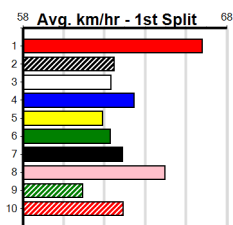

PAUA OF BUDDY AT STUD

Distance: 400m, Race Type: Grade 5 T3, Total Prizemoney: $1,530
1st: $1,000, 2nd: $320, 3rd: $160, 4th: $50

5

4:02PM
(VIC time)

GLYOS MOVE (6) has a top record here and she will appreciate the drop in class. FURIOUS ANGEL (7) is another who races well here and she will get a nice cart across early on. STARLIGHT TYSON (3) can run a cheeky race at odds

Watchdog Tips: **6** **7** **3** **4** **Bet:** **Win 6**