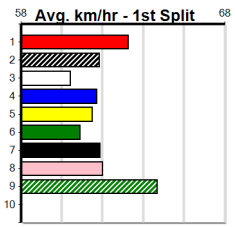

VIATEK (1-2 WINS)

Distance: 460m, Race Type: Tier 3 - Restricted Win, Total Prizemoney: $1,530
1st: $1,000, 2nd: $320, 3rd: $160, 4th: $50

7

4:44PM
(VIC time)

MAY SO DREAMING (1) will appreciate he drop in class and her only two wins have come from this draw. WEEONA STAR (5) has been consistent to date and she will be strong in the closing stages.
OUR BOY ROO (2) was far from disgraced two runs back

Watchdog Tips: **1** **5** **2** **3** **Bet:** **Win 1**