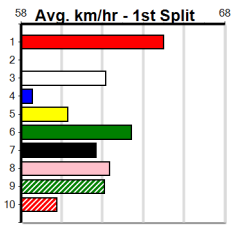

KHANS HOSPITALITY SERVICES

Distance: 400m, Race Type: Tier 3 - Maiden, Total Prizemoney: $1,530
1st: $1,000, 2nd: $320, 3rd: $160, 4th: $50

JAMS NIMBLE (1) has turned in two solid performances to date and she is drawn to get the gun run.
APPLE PIE GIRL (6) led for a long way three runs back and she will be in the mix from the outset.
MY BLAZE (8) can also settle on the speed

Watchdog Tips: **1** **6** **8** **7** **Bet:** **Win 1**