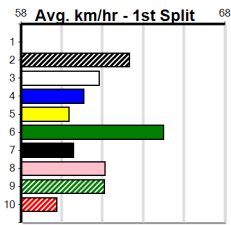

1
2:42PM
(VIC time)

SPORTSBET GREEN TICKS

Distance: 400m, Race Type: Tier 3 - Maiden, Total Prizemoney: $1,530
1st: $1,000, 2nd: $320, 3rd: $160, 4th: $50

Watchdog Tips: 2 1 4 8 Bet: Box Trifecta 1,2,4,8 ($10 for 41.67%)

ODIN BALE (2) was handily placed at Horsham last month and a similar run today will see him score. ASTON IMAGE (1) was solidly placed on debut at Healesville and he just needs luck at the bend. WEEONA BORIS (4) is an improving type.

Table containing race details for 9 races (Aston Image, Odin Bale, Spinning Stars, Weeona Boris, Reel Infrared, Dancing Darcie, Chloe the Outlaw, Smokin' Blaster, Marshmallow, Lakeview April). Includes columns for Form, Box, Weight, Dist, Track, Date, Time, BON, Margin, 1st/2nd (Time), PIR, Checked, Comment, W/R, Split 1, S/P, Grade, and Winning Boxes.