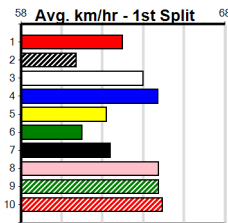

HOOKED ON SCOTCH AT STUD

Distance: 460m, Race Type: Grade 5 T3, Total Prizemoney: $1,530
1st: $1,000, 2nd: $320, 3rd: $160, 4th: $50

Watchdog Tips:

8

6

7

4

Bet:

Win 8