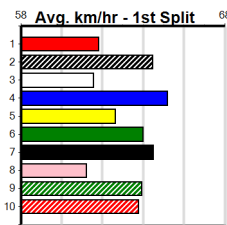

Warragul

SHIMA SHINE AT STUD

Distance: 400m, Race Type: Tier 3 - Grade 6, Total Prizemoney: \$1,530
1st: \$1,000, 2nd: \$320, 3rd: \$160, 4th: \$50

9

5:24PM

(VIC time)

KEN MASTERS (6) was never headed in his handy 22.92 Geelong win and he looks suited once again. PATH TO GLORY (5) can unwind a strong finish and he just needs a clear crack in the middle stages. YELLOW MONARO (7) is racing well enough.