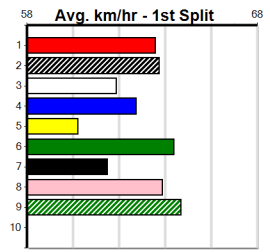

PHOTO MAN AT STUD

Distance: 400m, Race Type: Tier 3 - Grade 7, Total Prizemoney: $1,530
1st: $1,000, 2nd: $320, 3rd: $160, 4th: $50

COLLINDA PEARL (8) has continued to get better with every run and she should have no trouble crossing and leading throughout. OUR GLAD (6) is racing with confidence and she can work into the mix mid race. VALENCIA TILLY (3) can charge late

Watchdog Tips: 8 6 3 4 Bet: Box Trifecta 3,4,6,8 ($10 for 41.67%)

SKY HIGH DREAMS [7] Placed in two of four here, place hope again $8.00
BD Bitch Dec-21 Sire: MY REDEEMER Dam: AVA'S DREAM
Trainer: Arend Gringhuis (Ripplebrook)
Winning Distances: < 300m (0) 300 - 399m (0) 400 - 499m (1) 500 - 599m (0) 600 - 699m (0) > 700m (0)
Winning Weights: 28.8(1)
7th (1) 29.5 350 HVL R5 05-Nov-23 20.04 19.05 13.00 MY MAGIC MAN (19.14) M/7 . . . . 6.82 $32.00 SH
1st (2) 28.8 460 WGL R1 09-Nov-23 26.72 26.04 0.50L FREEDOM GIRL (26.74) S/435 . . . . 6.82 $4.30 T3-M
8th (4) 28.8 350 HVL R5 26-Nov-23 20.48 19.03 13.00 SONIC DIESEL (19.60) M/6 . . . VO . 6.87 $64.90 7
ST (-) 29.3 435 SLE 03-Mar-24 25.56 . . . . 6.50L Trial Cleared M/45 . . . . 5.30 . ST
6th (2) 29.5 350 TRA R4 18-Mar-24 20.61 20.02 7.00L SPEEDY SWAN (20.12) S/88 . . . . 6.97 $11.70 T3-RW
3rd (7) 28.9 400 WGL R1 25-Mar-24 23.59 22.46 14.00 ANNABELLA ROSE (22.67) M/76 . . . . 8.67 $80.10 X67H
6th (2) 28.8 395 TRA R2 03-Apr-24 22.70 22.16 5.50L DOLLAR SHORT (22.32) S/533 . . . . 3.95 $34.30 X67H
6th (2) 29.0 395 TRA R3 12-Apr-24 22.83 22.16 3.75L GOT VIBES (22.58) M/777 . . . . 3.90 $56.00 X67F
Last 3 wins NOT included above
Prize Best $2895.00
Starts NBT
Trk/Dts 14-1-2-3
APM 4-0-2-0 1019

WOODSIDE CRUISER [7] Good early burn but will get tired, place $6.50
BKW Bitch Dec-21 Sire: MY REDEEMER Dam: AVA'S DREAM
Trainer: Margaret Read (Woodside)
Winning Distances: < 300m (0) 300 - 399m (0) 400 - 499m (1) 500 - 599m (0) 600 - 699m (0) > 700m (0)
Winning Weights: 25.8(1)
7th (6) 25.4 395 TRA R2 02-Feb-24 23.00 22.09 8.50L POWER PAWS (22.42) M/435 . . . . 3.78 $79.50 X67
6th (5) 25.6 395 TRA R4 01-Mar-24 22.93 22.08 6.50L RIVER KING (22.50) Q/266 . . . . 3.83 $101.20 X67
3rd (8) 25.5 435 SLE R4 07-Mar-24 25.13 24.68 2.75L BRUCE INTENTION (24.95) M/111 . . . . 5.32 $10.60 7
5th (2) 25.5 400 WGL R9 14-Mar-24 23.46 22.79 1.5L JAYVILLE STELLA (23.36) M/44 . . . . 8.65 $7.60 T3-7
7th (8) 26.2 395 TRA R9 20-Mar-24 23.70 22.55 8.50L FULL BARREL (23.11) Q/235 . . . . 3.87 $7.60 7
4th (6) 26.5 395 TRA R4 01-Apr-24 22.92 22.27 2.25L SWEET NUGGET (22.78) M/111 . . . . 3.78 $9.50 T3-7
6th (2) 26.3 400 WGL R3 18-Apr-24 23.24 23.02 3.25L DAINTREE GRANITE (23.02) M/23 . . . . 8.42 $8.70 T3-7
3rd (8) 26.3 400 WGL R3 25-Apr-24 23.33 22.52 6.00L OUT OF CHARGE (22.93) M/23 . . . . 8.49 $4.90 7
Last 3 wins NOT included above
1st (4) 25.8 400 WGL R3 11-Jan-24 23.16 22.45 1.25L BIG FUDGE (23.24) Q/22 . . . . 8.49 $3.40 M
Prize Best $1630.00
Starts 23.16(4)-11/1/24
Trk/Dts 13-1-0-3
APM 5-1-0-1 1094