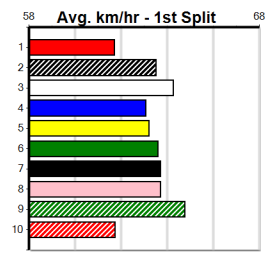

HARD STYLE RICO AT STUD

Distance: 460m, Race Type: Grade 5 T3, Total Prizemoney: $1,530
1st: $1,000, 2nd: $320, 3rd: $160, 4th: $50

SMOOTH RANGER (2) owns a handy 26.19 PB here and she has the speed to make every post a winner. DARNUM DIVA (5) has the class edge but she will need some luck in running. ASTUTE QUEEN (6) has been placed in three of six here.

Watchdog Tips: 2 5 6 3 **Bet:** Win 2

1

SWEET NUGGET [5] Capable but prefer drawn out wide, risky **$10.00**
BK Dog Feb-22 Sire: ZAMBORA BROCKIE Dam: SHE'S A BLAZIN' Trainer: Ricky Jarvis (Tyers)
Owner(s): M Droog
Winning Distances: < 300m (0) 300 - 399m (1) 400 - 499m (2) 500 - 599m (0) 600 - 699m (0) > 700m (0)
Winning Weights: 34.6(1) 34.7(1) 34.8(1)

Run	Post	Wgt	Dist	Track	Date	Time	BON	Margin	1st/2nd (Time)	PIR	Checked	Comment	WR	Split 1	S/P	Grade
2nd (7)	34.2	435	SLE	R2	07-Mar-24	25.30	24.68	1.5L	DAINTREE VISION (25.20)	S/623	.	.	.	5.52	$5.00	M
1st (7)	34.6	460	WGL	R3	14-Mar-24	26.29	26.26	2.00L	WEEONA STAR (26.43)	M/111	.	SW	.	6.69	$2.70	T3-M
4th (1)	34.7	450	TRA	R5	20-Mar-24	26.76	26.45	4.50L	HARRY THE HOOD (26.45)	M/764	.	.	W	7.36	$2.90	X67
4th (4)	34.7	395	TRA	R4	25-Mar-24	23.05	22.47	6.00L	SOMETHING CLEVER (22.64)	S/885	.	.	W	4.15	$4.90	7
1st (4)	34.8	395	TRA	R4	01-Apr-24	22.78	22.27	1.00L	CANNONEER (22.84)	M/452	.	SW	.	3.87	$3.90	T3-7
1st (8)	34.7	450	TRA	R5	06-Apr-24	25.36	25.20	1.00L	SODA GRENADIER (25.43)	M/311	.	SW	W	6.77	$1.60	X67
8th (2)	34.6	460	WGL	R8	11-Apr-24	26.57	25.83	3.5L	DARNUM DIVA (26.34)	S/888	.	.	W	7.17	$12.30	T3-5
6th (6)	34.4	515	SAP	R9	21-Apr-24	30.76	29.30	11.00L	BEAR HAND (30.03)	M/5776	.	.	.	5.23	$12.00	5

Last 3 wins NOT included above

Bx	1st	2nd	3rd	4th	5th	6th	7th	8th
1								
2		1						1
3								
4	1			1				
5								
6						1		
7	1	1			1			
8	1							

Prize Best	$3940.00
Starts	26.29(7)-14/3/24
Trk/Dts	12-3-2-0
APM	4-1-0-0
	3448

2

SMOOTH RANGER [5] Never headed three runs back, take catching **$4.00**
BK Bitch Apr-22 Sire: OUT OF RANGE Dam: FREEDOM FIRE Trainer: Malcolm Carr (Devon Meadows)
Owner(s): J Carr
Winning Distances: < 300m (0) 300 - 399m (0) 400 - 499m (3) 500 - 599m (0) 600 - 699m (0) > 700m (0)
Winning Weights: 27.0(2) 27.3(1)

Run	Post	Wgt	Dist	Track	Date	Time	BON	Margin	1st/2nd (Time)	PIR	Checked	Comment	WR	Split 1	S/P	Grade
2nd (4)	27.5	395	TRA	R9	18-Mar-24	22.41	22.19	3.25L	ZAMBEZI (22.19)	M/222	.	.	.	3.86	$3.00	T3-6
5th (5)	27.6	515	SAP	R6	24-Mar-24	30.68	29.45	5.50L	CYCLONE POPPY (30.33)	M/4446	.	.	.	5.25	$17.70	X67
2nd (4)	27.4	460	WGL	R7	28-Mar-24	26.22	25.74	7.00L	ASTON GOZO (25.74)	M/334	.	.	.	6.69	$3.90	T3-6
2nd (7)	27.1	500	TRA	R7	01-Apr-24	28.27	28.27	0.10L	HARRY THE HOOD (28.27)	Q/111	.	SW	.	9.25	$2.80	T3-RW
3rd (5)	26.8	515	SAP	R9	07-Apr-24	30.10	29.34	4.75L	ASTON GOZO (29.78)	M/3433	.	.	.	5.23	$7.80	RW
1st (5)	27.0	460	WGL	R7	11-Apr-24	26.19	25.83	3.25L	JUMBUK STAR (26.41)	Q/111	.	.	.	6.57	$1.90	T3-RW
4th (1)	27.2	515	SAP	R9	21-Apr-24	30.16	29.30	2.00L	BEAR HAND (30.03)	Q/3344	.	.	.	5.19	$2.40	5
5th (3)	27.2	460	WGL	R8	25-Apr-24	26.42	26.05	2.75L	MIGHTY HERCULES (26.24)	M/555	.	.	.	6.75	$4.60	5

Last 3 wins NOT included above

Bx	1st	2nd	3rd	4th	5th	6th	7th	8th
1		1		1	1			1
2				1		1		
3					1			1
4		2		1				
5	2	2	1	2	1			1
6			1	1				
7	1	1	1	2				
8	1	1						

Prize Best	$6515.00
Starts	26.19(5)-11/4/24
Trk/Dts	28-3-7-3
APM	5-1-2-0
	4469