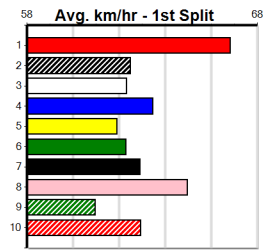

PAUA OF BUDDY AT STUD

Distance: 400m, Race Type: Grade 5 T3, Total Prizemoney: $1,530
1st: $1,000, 2nd: $320, 3rd: $160, 4th: $50

GLYOS MOVE (6) has a top record here and she will appreciate the drop in class. FURIOUS ANGEL (7) is another who races well here and she will get a nice cart across early on. STARLIGHT TYSON (3) can run a cheeky race at odds

Watchdog Tips: 6 7 3 4 Bet: Win 6

Race card for OCEAN MIST [5]. Capable but will push wide early, trouble ahead. $8.00. Includes owner, sire, dam, winning distances, and box history.

Race card for ASTON BEAUFORT [5]. Placed in two of three here, place hope again. $10.00. Includes owner, sire, dam, winning distances, and box history.

Race card for STARLIGHT TYSON [5]. Runner up in his only run here, respect. $12.00. Includes owner, sire, dam, winning distances, and box history.

Race card for QUEEN KATHLEEN [5]. Tough draw but goes well here, keep safe. $4.00. Includes owner, sire, dam, winning distances, and box history.

Race card for EMOLGA BALE (NSW)[5]. Capable but drawn to find bother, place preferred. $4.60. Includes owner, sire, dam, winning distances, and box history.