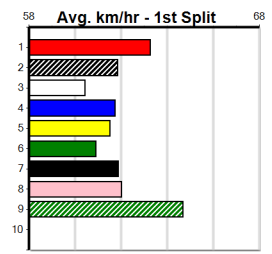

VIATEK (1-2 WINS)

Distance: 460m, Race Type: Tier 3 - Restricted Win, Total Prizemoney: $1,530
1st: $1,000, 2nd: $320, 3rd: $160, 4th: $50

MAY SO DREAMING (1) will appreciate he drop in class and her only two wins have come from this draw. WEEONA STAR (5) has been consistent to date and she will be strong in the closing stages. OUR BOY ROO (2) was far from disgraced two runs back

Watchdog Tips: 1 5 2 3 Bet: Win 1

Form Box Wgt Dist Track Date Time BON Margin 1st/2nd (Time) PIR Checked Comment W/R Split 1 S/P Grade
MAY SO DREAMING [6] Only two wins have been from this draw, yes $2.80
Owner(s): SAUNDERS CLAN (SYN), D Saunders, B Saunders, W Saunders, G Saunders
Trainer: Darrell Saunders (Somerville)

OUR BOY ROO [6] Solid record here, has early speed, threat $4.80
Owner(s): J Maurilli-pullin
Trainer: Leslie Hughes (Giffard)

SMOOTH COLLINDA [7] Improving type, gets cover early on, respect $6.00
Owner(s): S Tyler
Trainer: Samuel Tyler (Boisdale)

RANGER'S GIRL [6] Likes to push wide, drawn to find bother $16.00
Owner(s): J Carr
Trainer: Anne Carr (Devon Meadows)

WEEONA STAR [7] Consistent to date, strong late, main danger $5.00
Owner(s): S Whyte
Trainer: Stephen Whyte (Bunyip)
ENG SAP 2024-05-05

1

2

3

4

5