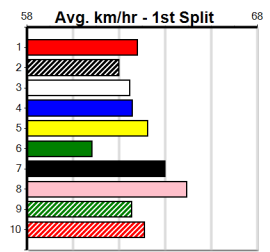

Warragul
12
6:25PM
(VIC time)

SPORTSBET NOBODY DOES IT EASIER

Distance: 400m, Race Type: Grade 5 T3, Total Prizemoney: $1,530
1st: $1,000, 2nd: $320, 3rd: $160, 4th: $50

OCTARE STRIDE (7) has done her best racing here to date and she has the speed to cross and lead throughout. BRENDEN (8) is a strong type and he will get a nice cart across early on. FREEMAN BALE (3) is better than her form indicates

Watchdog Tips:

7

8

3

5

Bet:

Win 7

HURRICANE MIAMI [5] **Struggled for a while now, look to others** **$14.00**
BK Bitch Mar-18 Sire: SHOULDERS Dam: LOYAL MISS Trainer: Victoria Sultana (Trafalgar East)
Owner(s): V Sultana
Winning Distances: < 300m (0) 300 - 399m (4) 400 - 499m (4) 500 - 599m (0) 600 - 699m (0) > 700m (0)
Winning Weights: 25.1(1) 26.2(2) 26.5(1) 26.8(1) 26.9(2) 27.1(1)
5th (7) 27.5 350 TRA R4 29-Jan-24 20.51 19.88 3.25L COMPTON GUMDROPS M/46 . . . V7 . . . 6.77 $30.10 T3-5
5th (3) 27.5 350 TRA R12 26-Feb-24 20.56 19.99 7.50L REMO RODMAN (20.06) M/65 . . . . . 7.11 $19.10 5
4th (1) 27.6 350 TRA R5 04-Mar-24 20.51 19.62 7.50L UENO PEANUT (20.00) M/44 . . . . . 6.83 $20.90 T3-5
6th (3) 27.8 350 TRA R12 18-Mar-24 21.30 20.02 19.00 OUR FLASH (20.02) M/86 . . . . . 7.21 $52.00 T3-5
7th (5) 27.6 400 WGL R5 21-Mar-24 23.87 22.63 9.00L LONG WAY HOME (23.26) M/65 . . . . . 8.82 $28.40 5
5th (7) 27.7 400 WGL R12 28-Mar-24 23.56 22.84 7.50L QUEEN KATHLEEN (23.07) M/33 . . . . . 8.67 $63.00 T3-5
5th (8) 27.5 400 WGL R4 25-Apr-24 23.65 22.52 5.50L COSMIC HOLIDAY (23.28) M/11 . . . SW . . . 8.61 $31.70 5
8th (5) 27.3 395 TRA R7 29-Apr-24 23.38 22.39 11.00L GEOFF'S BOMBER (22.64) M/887 . . . . . 4.04 $51.40 T3-5
Last 3 wins NOT included above
1st (6) 25.1 400 WGL R12 08-Sep-22 23.39 22.85 0.25L BAGGY'S GOLD (23.40) M/65 . . . SW . . . 8.66 $21.30 T3-5
1st (5) 26.2 395 TRA R5 05-Dec-22 23.02 22.74 1.25L HURRICANE MAX (23.10) M/542 . . . SW . . . 3.89 $42.10 T3-5
1st (3) 26.2 350 TRA R7 20-Mar-23 19.97 19.70 2.00L BALMORAL (20.10) Q/11 . . . . . 6.65 $6.70 T3-5

Box History

Bx	1st	2nd	3rd	4th	5th	6th	7th	8th
1		2	7	4	2	1	1	2
2	1		6	4	4	1	4	3
3	1	2	3	4	3	9	3	2
4	2	1	4	5	4	5	4	3
5	1	1		2	2	3	3	5
6	1	2	2	5	3	1	2	
7		2		4	8	4	4	
8	2	4	4	3	6	3	1	1

Prize Best Starts $17920.00
23.20(2)-14/1/21
Trk/Dts 179-8-14-26
APM 99-4-7-17
707