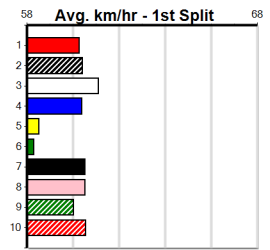

MC GRAFIX & SIGNS

Distance: 460m, Race Type: Tier 3 - Maiden, Total Prizemoney: $1,530
1st: $1,000, 2nd: $320, 3rd: $160, 4th: $50

PLUSH (8) showed some improvement when placed here last time and he will find this a lot easier.
VELOX BALE (7) is another improving type and she likes to stay wide in her races. JESSICA GEM (3) can settle on the speed.

Watchdog Tips:	8	7	3	6	Bet:	Win 8

Form Box	Wgt	Dist	Track	Date	Time	BON	Margin	1st/2nd (Time)	PIR	Checked	Comment	WR	Split 1	S/P	Grade	
1	SMOOTH FIRE [M] $12.00															
	Lack of early speed is a worry, prefer others															
	BD Bitch Apr-22 Sire: OUT OF RANGE Dam: FREEDOM FIRE Trainer: Anne Carr (Devon Meadows)															
	Owner(s): J Carr															
	Winning Distances: < 300m (0) 300 - 399m (0) 400 - 499m (0) 500 - 599m (0) 600 - 699m (0) > 700m (0)															
	Winning Weights:															
	3rd (7)	26.6	435	SLE	R2	29-Feb-24	25.43	24.72	7.50L ASTON GOZO (24.92)	M/333				5.52	$28.30	M
	4th (7)	26.6	435	SLE	R3	07-Mar-24	25.37	24.68	6.50L LONG SLEEVES (24.94)	M/324				5.37	$65.20	M
	3rd (7)	26.7	400	WGL	R1	14-Mar-24	23.52	22.79	8.50L COLLINDA RISE (22.95)	M/53				8.76	$5.90	T3-M
	5th (3)	26.8	400	WGL	R1	21-Mar-24	23.79	22.63	9.00L LOVELY LAINEY (23.19)	M/56				8.91	$38.30	M
5th (4)	26.8	435	SLE	R1	27-Mar-24	25.59	24.59	15.00 MR. PRESIDENT (24.59)	M/755				5.57	$23.80	M	
6th (7)	26.7	395	TRA	R2	06-Apr-24	22.87	22.30	4.50L INDI GOES BANG (22.57)	M/776				3.97	$17.90	M	
6th (7)	26.4	395	TRA	R1	22-Apr-24	23.09	22.29	8.50L INTER ROUGE (22.52)	M/564				3.91	$54.00	T3-M	
6th (6)	26.6	395	TRA	R2	29-Apr-24	23.10	22.39	5.00L INDESTRUCT (22.76)	M/666				3.99	$17.10	T3-M	
Last 3 wins NOT included above																
Prize Best $1530.00 NBT																
Starts 22-0-1-6																
Trk/Dts 5-0-0-1																
APM 812																

2	DANCE THE MARJEN [M] $10.00															
	Yet to impress, needs more time, tested															
	BK Bitch Jan-22 Sire: FARLEY TURBO Dam: PRINCESS MARJEN Trainer: David Jensen (Woodstock) ENG HVL 2024-05-06															
	Owner(s): STEV MARJEN (SYN), I Marr, C Stevens, L Burford															
	Winning Distances: < 300m (0) 300 - 399m (0) 400 - 499m (0) 500 - 599m (0) 600 - 699m (0) > 700m (0)															
	Winning Weights:															
	8th (7)	29.4	350	HVL	R4	27-Feb-24	20.74	19.21	16.00 RAGING STORM (19.64)	M/7		V7		7.25	$19.80	M
	5th (1)	30.1	390	BAL	R1	21-Mar-24	23.17	22.01	8.50L CAPUANO (22.59)	Q/23				8.60	$6.40	M
	Last 3 wins NOT included above															
	Prize Best $0.00 FSH															
Starts 2-0-0-0																
Trk/Dts 0-0-0-0																
APM 0																

3	JESSICA GEM [M] $4.00															
	Far from disgraced last time, can threaten															
	BK Bitch Jun-21 Sire: ASTON DEE BEE Dam: MADALIA MAGGIE Trainer: Bruce Russell (Sale)															
	Owner(s): K Brew															
	Winning Distances: < 300m (0) 300 - 399m (0) 400 - 499m (0) 500 - 599m (0) 600 - 699m (0) > 700m (0)															
	Winning Weights:															
	4th (1)	26.9	400	WGL	R1	01-Feb-24	23.37	22.58	12.00 SOMETHING CLEVER (22.59)	M/54				8.64	$27.90	T3-M
	5th (8)	26.8	435	SLE	R1	11-Feb-24	25.47	24.03	9.00L MINH NARDO (24.86)	S/865				5.69	$42.10	M
	6th (2)	26.6	435	SLE	R1	25-Feb-24	26.20	24.33	17.00 OUR YOGI (25.06)	M/386				5.43	$78.00	M
	2nd (5)	26.9	395	TRA	R2	18-Mar-24	23.63	22.19	12.00 MICK'S DELIGHT (22.84)	M/662					$31.70	T3-M
2nd (4)	26.9	435	SLE	R2	27-Mar-24	25.52	24.59	7.50L SMOOTH COLLINDA (25.02)	M/322				5.44	$42.20	M	
7th (7)	26.8	435	SLE	R1	31-Mar-24	25.69	24.45	11.00 KEEP ME CLOSE (24.95)	M/656				5.42	$23.00	M	
8th (7)	27.0	400	WGL	R1	18-Apr-24	23.91	23.02	11.00 NEVER AROUND (23.15)	M/88				8.84	$43.90	T3-M	
2nd (2)	26.8	435	SLE	R4	24-Apr-24	25.35	24.60	1.00L HOT HAILEY (25.29)	M/622				5.48	$32.70	M	
Last 3 wins NOT included above																
Prize Best $1650.00 NBT																
Starts 32-0-5-0																
Trk/Dts 3-0-0-0																
APM 1054