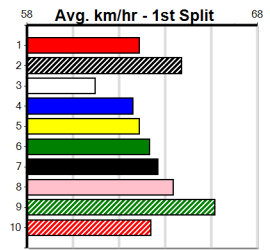

BARN BAR FUNCTION ROOM

Distance: 400m, Race Type: Grade 5 T3, Total Prizemoney: $1,530
1st: $1,000, 2nd: $320, 3rd: $160, 4th: $50

FIRE FEATHER (2) owns a smart 22.79 PB here and she just needs a little room in the early stages.
SQUIGGLY KING (6) likes to stay wide in his races and he will dial up the pressure mid race.
LYLA BEAR (8) is never too far away here

Watchdog Tips: 2 6 8 5 Bet: Win 2

PLATINUM BOW [5] Needs to lead, can push wide, trouble ahead $9.00
Owner(s): M Wilkins
Winning Distances: < 300m (0) 300 - 399m (4) 400 - 499m (1) 500 - 599m (0) 600 - 699m (0) > 700m (0)
Trainer: Michelle Wilkins (Giffard West)

FIRE FEATHER [5] Handy PB here, well graded, hard to hold out $3.40
Owner(s): M Clay
Winning Distances: < 300m (0) 300 - 399m (1) 400 - 499m (2) 500 - 599m (0) 600 - 699m (0) > 700m (0)
Trainer: Derek Clay (Lang Lang)

DUSTY OLD ROAD [5] Goes well here but needs luck early, place $10.00
Owner(s): C Fulford
Winning Distances: < 300m (0) 300 - 399m (2) 400 - 499m (5) 500 - 599m (2) 600 - 699m (0) > 700m (0)
Trainer: Lindsay Fulford (Maffra)

RHONDA GEM [5] Every chance last time, drawn to find bother $12.00
Owner(s): L Russell
Winning Distances: < 300m (0) 300 - 399m (3) 400 - 499m (3) 500 - 599m (0) 600 - 699m (0) > 700m (0)
Trainer: Lesley Russell (Sale)

GRANT'S TREASURE (NSW) Handy effort three runs back, must keep safe $8.00
Owner(s): C Treasure
Winning Distances: < 300m (0) 300 - 399m (3) 400 - 499m (2) 500 - 599m (0) 600 - 699m (0) > 700m (0)
Trainer: Craig Treasure (Moe)

1

2

3

4

5