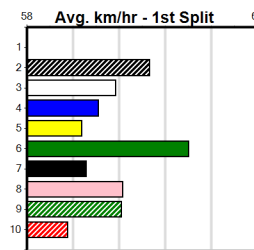

1

2:42PM

(VIC time)

Distance: 400m, Race Type: Tier 3 - Maiden, Total Prizemoney: $1,530
1st: $1,000, 2nd: $320, 3rd: $160, 4th: $50

ODIN BALE (2) was handily placed at Horsham last month and a similar run today will see him score. ASTON IMAGE (1) was solidly placed on debut at Healesville and he just needs luck at the bend. WEEONA BORIS (4) is an improving type.

Watchdog Tips: **2** **1** **4** **8** **Bet:** Box Trifecta 1,2,4,8 ($10 for 41.67%)

Form	Box	Wgt	Dist	Track	Date	Time	BON	Margin	1st/2nd (Time)	PIR	Checked	Comment	WR	Split 1	S/P	Grade	
1	ASTON IMAGE [M] Handy effort on debut, has the right draw, danger $3.60																
	BD Dog Oct-21 Sire: ASTON DEE BEE Dam: ASTON GEISHA Trainer: John Bosnich (Devon Meadows) ENG HVL 2024-05-05																
	Owner(s): R Borda																
	Winning Distances: < 300m (0) 300 - 399m (0) 400 - 499m (0) 500 - 599m (0) 600 - 699m (0) > 700m (0)																
	Winning Weights:																
	2nd (8) 33.8 300 HVL R1 10-Mar-24 17.21 16.33 0.75L NOVEMBER RAIN (17.17) M/5 4.05 $11.00 M																
	6th (6) 34.9 350 TRA R3 17-Apr-24 20.40 19.73 5.00L OMEGA ROSITA (20.06) M/77 7.01 $8.90 M																
	Last 3 wins NOT included above																
	Box History																
	Prize Best Starts Trk/Dts APM $520.00 FSH 2-0-1-0 0-0-0-0 416																
2	ODIN BALE (NSW)[M] Solidly placed at Horsham, hard to hold out $3.20																
	BKBD Dog Mar-22 Sire: FERNANDO BALE Dam: HOUSTON BALE Trainer: Tammy Kennedy - harris (Devon)																
	Owner(s): L Harris																
	Winning Distances: < 300m (0) 300 - 399m (0) 400 - 499m (0) 500 - 599m (0) 600 - 699m (0) > 700m (0)																
	Winning Weights:																
	5th (8) 32.6 410 HOR R2 09-Apr-24 24.72 23.26 15.00 MISS MARY JO (23.72) M/55 10.90 $9.40 MH																
	3rd (6) 32.7 410 HOR R3 16-Apr-24 23.60 23.10 6.50L YASH BALE (23.17) M/33 10.42 $22.00 MF																
	5th (1) 32.7 400 WGL R2 23-Apr-24 23.19 22.71 6.00L SMOKIN' PADDY (22.80) M/65 8.74 $4.90 M																
	4th (3) 32.3 400 GEL R1 27-Apr-24 23.50 22.35 7.50L BLACKPOOL TRIP (23.01) S/65 9.06 $5.20 M																
	Last 3 wins NOT included above																
Box History																	
Prize Best Starts Trk/Dts APM $375.00 NBT 4-0-0-1 1-0-0-0 375																	
3	SPINNING STARS [M] Placed in both runs here, place hope again $10.00																
	BK Bitch Apr-22 Sire: SHIMA SHINE Dam: CHUN LI Trainer: Dylan Sharp (Lara)																
	Owner(s): Vi Alskar Hundar (SYN), A Lie, J Sharp																
	Winning Distances: < 300m (0) 300 - 399m (0) 400 - 499m (0) 500 - 599m (0) 600 - 699m (0) > 700m (0)																
	Winning Weights:																
	6th (4) 24.7 350 TRA R1 06-Mar-24 20.84 19.86 15.00 BLUE OPAL ROCKS (19.86) M/55 6.93 $6.90 M																
	6th (2) 24.4 400 GEL R1 15-Mar-24 24.03 22.46 18.00 BLAZER BALE (22.79) M/56 8.93 $17.90 M																
	6th (1) 24.7 400 GEL R2 26-Mar-24 23.49 22.68 7.00L CLIFFORD BALE (23.02) M/63 8.78 $22.70 M																
	3rd (1) 24.5 400 WGL R3 04-Apr-24 23.42 22.65 2.00L VALENCIA TILLY (23.29) M/11 8.68 $4.50 T3-M																
	3rd (2) 24.0 400 WGL R2 11-Apr-24 23.50 22.60 0.75L UNINHABITED MAN (23.45) M/22 8.65 $10.70 T3-M																
7th (5) 24.6 390 BAL R1 15-Apr-24 23.40 22.28 8.50L SALMON SPRAY (22.83) M/65 8.86 $25.90 T3-M																	
2nd (8) 24.5 425 BEN R1 24-Apr-24 24.88 24.06 3.00L SASSY RICO (24.67) M/332 6.82 $25.70 T3-M																	
Last 3 wins NOT included above																	
Box History																	
Prize Best Starts Trk/Dts APM $640.00 NBT 7-0-1-2 2-0-0-2 640																	
4	WEEONA BORIS [M] Showed improvement last time, threat with luck $6.50																
	BK Dog Feb-22 Sire: HOUDINI BOY Dam: IT'S A JEWEL Trainer: Stephen Whyte (Bunyip)																
	Owner(s): S Whyte																
	Winning Distances: < 300m (0) 300 - 399m (0) 400 - 499m (0) 500 - 599m (0) 600 - 699m (0) > 700m (0)																
	Winning Weights:																
	5th (2) 34.6 515 SAP R1 03-Mar-24 30.51 29.28 5.50L TESSA DENMARK (30.15) M/5655 5.27 $10.30 MH																
	7th (1) 34.2 435 SLE R2 07-Mar-24 26.01 24.68 12.00 DAINTREE VISION (25.20) M/887 5.59 $2.00 M																
	7th (2) 34.0 400 WGL R1 21-Mar-24 23.92 22.63 11.00 LOVELY LAINEY (23.19) M/67 8.96 $5.10 M