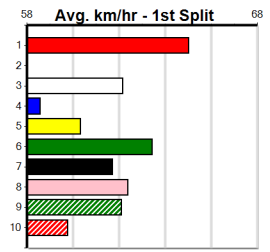

KHANS HOSPITALITY SERVICES

Distance: 400m, Race Type: Tier 3 - Maiden, Total Prizemoney: $1,530
1st: $1,000, 2nd: $320, 3rd: $160, 4th: $50

JAMS NIMBLE (1) has turned in two solid performances to date and she is drawn to get the gun run.
APPLE PIE GIRL (6) led for a long way three runs back and she will be in the mix from the outset.
MY BLAZE (8) can also settle on the speed

Watchdog Tips: **1** **6** **8** **7** **Bet:** **Win 1**

1

JAMS NIMBLE [M] **Shown enough talent, well drawn, yes** **$2.60**
WBK Bitch Jan-22 Sire: NEED MY MONEYNOW Dam: GRANDANA QUALI Trainer: John Bosnich (Devon Meadows)
Owner(s): J Bosnich
Winning Distances: < 300m (0) 300 - 399m (0) 400 - 499m (0) 500 - 599m (0) 600 - 699m (0) > 700m (0)
Winning Weights:
3rd (3) 23.4 395 TRA R4 17-Apr-24 22.68 22.22 5.00L OH MY PIE (22.33) M/433 3.86 $12.40 M
5th (7) 23.4 400 WGL R2 25-Apr-24 23.30 22.52 4.00L ARKA RIVER (23.03) M/32 8.55 $8.70 M

Box History

Bx	1st	2nd	3rd	4th	5th	6th	7th	8th
1								
2								
3			1					
4								
5								
6								
7					1			
8								

Prize Best $260.00 NBT
Starts 2-0-0-1
Trk/Dts 1-0-0-0
APM 260

Last 3 wins NOT included above

2

MS. MANTRA ANNIE [M] **Well beaten to date, needs more time** **$8.00**
BK Bitch Aug-22 Sire: AUSSIE INFRARED Dam: SWEET WATERLOO Trainer: Tanya Jose (Catani)
Owner(s): HEY YOU (SYN), T Jose, G Jose
Winning Distances: < 300m (0) 300 - 399m (0) 400 - 499m (0) 500 - 599m (0) 600 - 699m (0) > 700m (0)
Winning Weights:
6th (2) 25.6 395 TRA R4 17-Apr-24 23.16 22.22 12.00 OH MY PIE (22.33) M/556 3.87 $9.80 M
7th (5) 24.9 435 SLE R1 24-Apr-24 26.10 24.60 18.00 DR. ERICA (24.87) M/787 5.60 $14.50 M

Box History

Bx	1st	2nd	3rd	4th	5th	6th	7th	8th
1								
2						1		
3								
4								
5							1	
6								
7								
8								

Prize Best $0.00 FSH
Starts 2-0-0-0
Trk/Dts 0-0-0-0
APM 0

Last 3 wins NOT included above

3

FREAKY FREDDIE [M] **Steady record here to date, look to others** **$12.00**
BK Dog Mar-20 Sire: OAKS ROAD Dam: EMPRESS LU Trainer: Robert Johnson (Lang Lang)
Owner(s): K Houlahan
Winning Distances: < 300m (0) 300 - 399m (0) 400 - 499m (0) 500 - 599m (0) 600 - 699m (0) > 700m (0)
Winning Weights:
7th (6) 29.4 400 WGL R2 08-Feb-24 23.71 22.63 7.00L PACIFIC PRINCESS (23.23) M/67 8.81 $38.40 T3-M
6th (8) 29.2 400 WGL R3 22-Feb-24 23.48 22.69 3.00L AVERAGE JOE (23.27) S/54 8.73 $12.10 M
7th (2) 28.8 435 SLE R3 29-Feb-24 26.37 24.72 19.00 MINTER HONOUR (25.11) M/788 5.74 $48.40 M
2nd (6) 29.5 400 WGL R1 14-Mar-24 23.34 22.79 6.00L COLLINDA RISE (22.95) M/22 8.65 $85.50 T3-M
5th (6) 29.7 350 TRA R1 20-Mar-24 20.91 20.19 6.50L DEVIL IN ME (20.47) S/75 7.08 $13.20 M
6th (7) 29.2 400 WGL R2 04-Apr-24 23.69 22.65 11.00 CHILLI PEPPER (22.98) M/25 8.69 $10.40 T3-M
5th (8) 29.1 400 WGL R2 11-Apr-24 23.59 22.60 2.00L UNINHABITED MAN (23.45) M/34 8.73 $34.60 T3-M
6th (7) 29.2 435 SLE R1 24-Apr-24 25.74 24.60 13.00 DR. ERICA (24.87) S/866 5.61 $77.10 M

Box History

Bx	1st	2nd	3rd	4th	5th	6th	7th	8th
1								
2								
3						1		1
4								
5					1			2
6		1			1			2
7						1	2	
8					1	1	1	

Prize Best $580.00 NBT
Starts 18-0-1-0
Trk/Dts 10-0-1-0
APM 386

Last 3 wins NOT included above