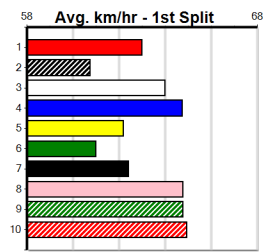

HOOKED ON SCOTCH AT STUD

Distance: 460m, Race Type: Grade 5 T3, Total Prizemoney: $1,530
1st: $1,000, 2nd: $320, 3rd: $160, 4th: $50

BUSTER'S DREAM (8) owns a slick 25.93 PB here and he has the class edge over his rivals. ELLE GEM (6) was never headed at Sale and she will be in the mix from the outset. ROTHWEL BOY (7) is suitably drawn out wide.

Watchdog Tips: **8** **6** **7** **4** **Bet:** **Win 8**

1

LONG WAY HOME [5] **Prefer out wide but has some talent, place** **$7.50**
BK Bitch Apr-21 **Sire: HOOKED ON SCOTCH Dam: TINDERELLA** **Trainer: Corey Fulford (Maffra)**
Owner(s): C Fulford
Winning Distances: < 300m (0) 300 - 399m (1) 400 - 499m (8) 500 - 599m (0) 600 - 699m (0) > 700m (0)
Winning Weights: 28.6(1) 28.9(2) 29.3(1) 29.7(1) 29.9(1) 30.1(1) 30.5(1) 31.6(1)

Box	1st	2nd	3rd	4th	5th	6th	7th	8th
1	1	2	1	2	1	2	1	
2								
3		2	1			3	1	
4							1	
5	1	2	1				1	1
6	1		1			1		1
7	2				1	3	2	1
8	4	1		2		1		

Last 3 wins NOT included above

Box	1st	2nd	3rd	4th	5th	6th	7th	8th							
1	6	29.9	450	TRA	R6	10-Jul-23	25.64	25.64	2.25L LILLICO NIKKI (25.78)	M/211		SW	6.79	$29.90	T3-5
1	5	31.6	400	WGL	R12	14-Sep-23	23.35	22.77	0.75L STARLIT FANTASY (23.39)	M/34			8.78	$3.10	T3-5
1	7	30.5	400	WGL	R5	15-Feb-24	22.96	22.72	4.00L ZIPPING SIRI (23.23)	S/21			8.54	$2.30	T3-5

2

TRICKY KELVIN [5] **Racing well below his best at present, must lift** **$12.00**
BK Dog Jul-20 **Sire: AUSSIE INFRARED Dam: VALENCIA GEM** **Trainer: Jennifer Gieschen (Valencia Cree)**
Owner(s): J Gieschen
Winning Distances: < 300m (0) 300 - 399m (0) 400 - 499m (5) 500 - 599m (0) 600 - 699m (0) > 700m (0)
Winning Weights: 31.4(1) 31.6(1) 32.0(1) 32.2(2)

Box	1st	2nd	3rd	4th	5th	6th	7th	8th
1	2	1	1	1	3			
2	1			1	1	5	2	1
3	1	2	2		2			1
4					2	4	1	
5								
6	1	1	1					
7	1			2	5			1
8	1	1	1	3		2	2	

Last 3 wins NOT included above

Box	1st	2nd	3rd	4th	5th	6th	7th	8th							
1	6	32.2	460	WGL	R5	23-Jul-23	26.01	26.01	4.75L BRAEMAR MURPHY (26.34)	M/111			6.62	$11.70	RW
1	2	32.0	460	WGL	R5	30-Jul-23	26.19	25.69	0.10L DR. CHIEFTAIN (26.19)	M/222		SW	6.66	$6.30	5
1	1	32.2	460	WGL	R8	23-Nov-23	26.08	26.08	3.00L NIBURI (26.28)	S/863			6.82	$7.00	X45

3

COSMIC HOLIDAY [5] **Strong win last time but this is harder** **$12.00**
RF Dog Nov-19 **Sire: COSMIC RUMBLE Dam: KOKOMO BEACH** **Trainer: Kelvin Browney (Tynong North)**
Owner(s): K Browney
Winning Distances: < 300m (0) 300 - 399m (7) 400 - 499m (1) 500 - 599m (0) 600 - 699m (0) > 700m (0)
Winning Weights: 31.2(1) 31.7(2) 32.0(1) 32.1(1) 32.2(1) 32.4(1) 32.5(1)

Box	1st	2nd	3rd	4th	5th	6th	7th	8th
1	2	1	1	1	1			1
2								1
3	2	1	1	1	1			1
4	3		2	1	1	2		2
5		2	2					
6					1			
7		2	1	1	2			2
8	1	3			3	1	1	1

Last 3 wins NOT included above

Box	1st	2nd	3rd	4th	5th	6th	7th	8th							
1	1	32.0	300	HVL	R12	07-Mar-23	16.70	16.13	2.75L SWEET RIO (16.89)	S/4		SW	4.03	$2.10	5
1	4	31.2	300	HVL	R12	29-Dec-23	16.93	16.79	3.75L SKIP'S TURN (17.18)	M/1			3.89	$7.10	T3-5
1	3	31.7	300	HVL	R11	23-Feb-24	16.85	16.85	2.50L HALEIGH VELLA (17.01)	Q/1			3.84	$6.10	T3-5