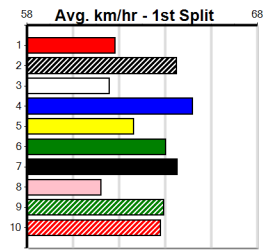

SHIMA SHINE AT STUD

Distance: 400m, Race Type: Tier 3 - Grade 6, Total Prizemoney: $1,530
1st: $1,000, 2nd: $320, 3rd: $160, 4th: $50

KEN MASTERS (6) was never headed in his handy 22.92 Geelong win and he looks suited once again. PATH TO GLORY (5) can unwind a strong finish and he just needs a clear crack in the middle stages. YELLOW MONARO (7) is racing well enough.

Watchdog Tips: 6 5 7 2 Bet: Win 6

BOMBER'S LADY [6] One paced, rarely wins, prefer to watch $16.00
Owner(s): G Green
Winning Distances: < 300m (0) 300 - 399m (1) 400 - 499m (1) 500 - 599m (0) 600 - 699m (0) > 700m (0)
Box History table and Prize Best Starts Trk/Dts APM

MISS JAZZ [6] Good record here, strong in the run home, respect $6.00
Owner(s): Franstail (SYN), R Burns, G Mills, J Mills, M Hummel, A Corrone
Winning Distances: < 300m (0) 300 - 399m (1) 400 - 499m (1) 500 - 599m (0) 600 - 699m (0) > 700m (0)
Box History table and Prize Best Starts Trk/Dts APM

XARN BALE [6] Biks Steady record here, may get crowded, tough ask $10.00
Owner(s): L Harris
Winning Distances: < 300m (0) 300 - 399m (2) 400 - 499m (0) 500 - 599m (0) 600 - 699m (0) > 700m (0)
Box History table and Prize Best Starts Trk/Dts APM

ZAMBORA'S GIRL [6] Does not win enough races, out of her depth $12.00
Owner(s): R Constantinou
Winning Distances: < 300m (0) 300 - 399m (2) 400 - 499m (0) 500 - 599m (0) 600 - 699m (0) > 700m (0)
Box History table and Prize Best Starts Trk/Dts APM

PATH OF GLORY [6] Tough draw but has good muster, danger $4.00
Owner(s): G Elston
Winning Distances: < 300m (0) 300 - 399m (1) 400 - 499m (1) 500 - 599m (0) 600 - 699m (0) > 700m (0)
Box History table and Prize Best Starts Trk/Dts APM