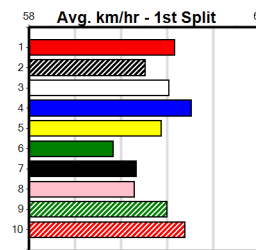

Warragul

10

5:47PM

(VIC time)

SENNACHIE AT STUD

Distance: 400m, Race Type: Grade 5 T3, Total Prizemoney: $1,530
1st: $1,000, 2nd: $320, 3rd: $160, 4th: $50

PACIFIC ROCK (1) has a good record here and she is drawn to make every post a winner. HAY RILEY (6) is racing with confidence and he is a good anchor for top 3 in your SRM. MISTY AMY (3) is nearing another win.

Watchdog Tips: 1 6 3 4 **Bet:** Win 1

Form Box	Wgt	Dist	Track	Date	Time	BON	Margin	1st/2nd (Time)	PIR	Checked	Comment	WR	Split 1	S/P	Grade
1															
PACIFIC ROCK [5] $2.80															
Goes well here, drawn to lead from go to whoa															
BK	Bitch		Mar-20		Sire: FERNANDO BALE		Dam: MADE FIRST		Trainer: Uta Bickerton (Pearcedale)						
Owner(s): U Bickerton															
Winning Distances: < 300m (0) 300 - 399m (7) 400 - 499m (4) 500 - 599m (0) 600 - 699m (0) > 700m (0)															
Winning Weights: 24.0(1) 24.3(1) 24.6(2) 24.7(1) 24.9(1) 25.9(1) 26.0(1) 26.2(2) 26.4(1)															
3rd (4)	26.8	300	HVL	R6	02-Feb-24	17.14	16.90	3.00L SAINTLY SAL (16.94)	Q/1				3.87	$20.50	T3-5
5th (6)	26.7	300	HVL	R11	09-Feb-24	17.35	16.75	5.50L MANILA SULTAN (17.00)	M/3				3.99	$24.10	T3-5
1st (7)	26.2	400	WGL	R6	15-Feb-24	22.80	22.72	1.5L GEOFF'S BOMBER (22.90)	M/11				8.35	$5.80	T3-5
3rd (4)	26.3	400	WGL	R11	24-Feb-24	23.14	22.38	5.00L VIPER (22.80)	M/55				8.62	$7.50	5
4th (2)	26.0	435	SLE	R6	29-Feb-24	25.35	24.72	4.25L WHO (25.07)	M/566				5.46	$6.10	5
2nd (8)	25.9	435	SLE	R7	07-Mar-24	24.89	24.68	3.00L NO DOORS (24.68)	Q/122				5.21	$12.20	5
2nd (2)	25.9	400	WGL	R11	14-Mar-24	23.18	22.79	2.50L HOOKED ON RED (23.02)	M/22				8.55	$7.00	T3-5
3rd (7)	26.4	400	WGL	R10	18-Apr-24	23.30	23.02	2.50L INTER TRIGON (23.13)	Q/12				8.35	$9.10	T3-5
Last 3 wins NOT included above															
1st (8)	26.0	350	TRA	R12	21-Aug-23	20.05	19.82	2.75L BOMBER'S SMOKEY (20.23)	M/22		SW		6.69	$2.10	T3-5
1st (8)	26.4	390	BAL	R11	23-Oct-23	22.46	22.12	0.50L LALA SANTA (22.48)	Q/11				8.49	$7.80	T3-5
1st (1)	25.9	400	WGL	R5	30-Nov-23	22.95	22.65	1.00L MR. BARTENDER (23.00)	Q/11				8.40	$3.70	T3-5

Box History

Bx	1st	2nd	3rd	4th	5th	6th	7th	8th
1	3	3	1	1				
2	2	3		3	1		2	1
3		3	4	1				1
4	1		2	2	2	1	2	
5		1	1	1	1			
6		1			3	1	1	
7	1		1	2	1	1		
8	4	1			3			1

Prize	$19455.00
Best Starts	22.80(7)-15/2/24
Trk/Dts	64-11-12-7
APM	12-3-3-2
	3146

Form Box	Wgt	Dist	Track	Date	Time	BON	Margin	1st/2nd (Time)	PIR	Checked	Comment	WR	Split 1	S/P	Grade
2															
ROCK BALBOA [5] $12.00															
*** SCRATCHED ***															
BK	Dog		Jun-22		Sire: ASTON DEE BEE		Dam: CLASSY BLAZE		Trainer: Graeme Jose (Catani)						
Owner(s): FOUR FROTHYS (SYN), G Pask, J Baxter, G Pask															
Winning Distances: < 300m (0) 300 - 399m (1) 400 - 499m (2) 500 - 599m (0) 600 - 699m (0) > 700m (0)															
Winning Weights: 34.4(1) 34.6(1) 34.8(1)															
8th (1)	34.7	435	SLE	R2	03-Mar-24	25.83	24.41	18.00 MINH TEDDY (24.63)	M/577		VO		5.34	$7.50	MH
1st (1)	34.6	435	SLE	R2	10-Mar-24	24.89	24.30	4.00L OUR BELLA ROSE (25.15)	M/211		SW		5.27	$3.70	M
1st (5)	34.4	425	BEN	R1	16-Mar-24	24.39	23.61	0.25L CORNHILL PRINCE (24.40)	M/311				6.66	$15.50	X67
7th (5)	34.7	400	WGL	R1	25-Mar-24	23.64	22.46	14.00 ANNABELLA ROSE (22.67)	M/57				8.59	$7.20	X67H
1st (6)	34.8	395	TRA	R3	03-Apr-24	22.51	22.16	1.00L SWANKY CHIC (22.58)	M/311				3.85	$5.90	X67H
4th (3)	34.8	395	TRA	R3	12-Apr-24	22.65	22.16	1.25L GOT VIBES (22.58)	M/322				3.81	$5.10	X67F
5th (6)	34.2	435	SLE	R4	21-Apr-24	24.95	24.40	6.00L SMOKIN' ZAG (24.56)	M/633				5.40	$16.40	5
5th (7)	34.3	400	WGL	R11	26-Apr-24	23.31	22.35	6.00L BELOW THE CURVE (22.90)	M/55				8.69	$9.50	5
Last 3 wins NOT included above