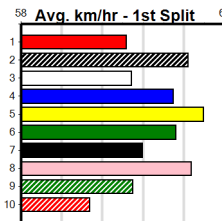

METICULOUS LODGE

Distance: 515m, Race Type: Grade 5, Total Prizemoney: $8,785
1st: $5,900, 2nd: $1,820, 3rd: $915, 4th: $150

Watchdog Tips:

2

3

4

1

Bet:

Win 2

Main race listing table containing 10 race entries with details on horse names, trainers, jockeys, and odds.