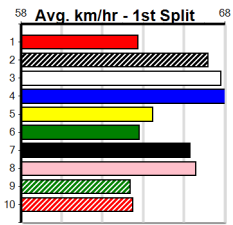

Sandown Park

FERNANDO BALE

Distance: 515m, Race Type: Mixed 4/5, Total Prizemoney: \$9,055
1st: \$6,100, 2nd: \$1,870, 3rd: \$935, 4th: \$150

9

8:57PM

(VIC time)

ZIPPING GRYLLIS (4) was recently placed in the G2 Geelong Cup and he should be leading from go to whoa. ZELDA CHAOS (3) owns a smart 29.50 PB here and he can clear the inside two runners early. AILEE BALE (8) will be strong late.