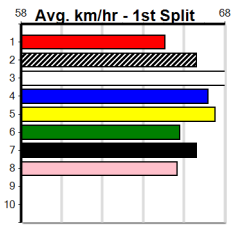

GOTBA PLATE 2024

Distance: 515m, Race Type: Free For All, Total Prizemoney: $9,055
1st: $6,100, 2nd: $1,870, 3rd: $935, 4th: $150

8

8:33PM

(VIC time)

YACHI BALE (6) will produce a barnstorming finish and he just needs a little luck through the first bend. BIG ENERGY (7) is one of the fastest chasers on the planet and he just needs to cross early on. TOMMY TEQUILA (3) can lead them up.

Watchdog Tips: **6** **7** **3** **2** **Bet:** **Win 6**