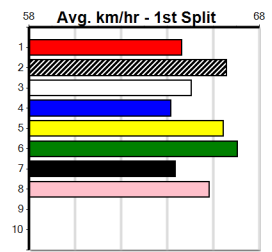

KENYON KENNELS

Distance: 715m, Race Type: Grade 5, Total Prizemoney: $10,095
1st: $6,800, 2nd: $2,095, 3rd: $1,050, 4th: $150

STELLA GIRL (5) can find trouble in her races but she is the only real genuine stayer in the race, so she should run over the top late. BIG SMOKE FOX (3) is another who is proven over the journey and he'll get a nice run through in the middle stages

Watchdog Tips: 5 3 7 8 Bet: Win 5

EXCAVATOR TICKET [5] Serious doubt to run the journey, place preferred $10.00
BK Dog Apr-21 Sire: HOOKED ON SCOTCH Dam: TINDERELLA
Owner(s): L Fulford
Winning Distances: < 300m (0) 300 - 399m (0) 400 - 499m (3) 500 - 599m (2) 600 - 699m (0) > 700m (0)
Winning Weights: 32.4(1) 33.1(1) 33.2(1) 33.4(1) 33.5(1)
7th (6) 33.7 595 SAN R5 15-Feb-24 35.02 34.37 9.50 L CANNYA AMY (34.37) M/8888 . . . . . 9.73 $29.30 5
4th (8) 34.5 640 SLE R8 10-Mar-24 37.34 36.52 12.00 FINNISS JEWEL (36.52) M/8775 . . . . . 6.46 $37.90 5
2= (4) 34.2 510 SLE R8 17-Mar-24 29.27 28.69 1.75L FLYING PIE (29.16) M/666 . . . . . 9.55 $21.50 5
2nd (2) 34.2 510 SLE R7 24-Mar-24 29.23 28.72 5.50L SPARKLING ROSE (28.88) S/755 . . . . . 9.63 $7.00 5
3rd (2) 34.4 640 SLE R4 31-Mar-24 37.13 36.82 4.50L BLACK SILENCER (36.82) M/4333 . . . . . 6.32 $18.40 S
2nd (4) 33.9 640 SLE R9 14-Apr-24 37.04 36.76 4.25L SEPHORA BALE (36.76) M/4433 . . . . . 6.29 $6.30 X45
4th (5) 33.7 640 SLE R10 21-Apr-24 37.06 37.01 1.00L STELLA GIRL (37.01) M/4555 . . . . . 6.28 $6.60 X45
6th (3) 34.2 680 WGL R8 26-Apr-24 39.73 38.90 12.00 SUNNYSIDE JO (38.90) M/556 . . . . . 18.62 $53.30 S
Last 3 wins NOT included above
1st (2) 33.5 500 TRA R5 01-Mar-23 28.04 28.04 1.75L DR. SPOKES (28.16) M/111 . . . . . 9.23 $1.80 X67
1st (7) 33.2 460 WGL R8 16-Mar-23 26.00 26.00 3.00L NO RETURN (26.20) M/322 . . . . . 6.56 $2.30 T3-5
1st (4) 33.1 450 TRA R8 20-Mar-23 25.01 25.01 2.25L CAWBOURNE GROUP M/332 . . . . . 6.71 $1.40 T3-5
Box History
Bx 1st 2nd 3rd 4th 5th 6th 7th 8th
1 1 2 2 2 2 2 2
2 2 3 1 2 2 2
3 2 1 1 5 2
4 1 5 2 2
5 1 1 2 3
6 1 1 1 2
7 2 1 3 1 2 1
8 2 1 1
Prize Best $26023.21
Starts NBT
Trk/Dts 59-5-11-10
APM 1-0-0-0 8090