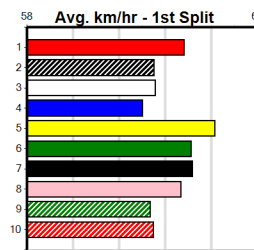

12 10:02PM

(VIC time)

Distance: 515m, Race Type: Grade 5, Total Prizemoney: $8,785
1st: $5,900, 2nd: $1,820, 3rd: $915, 4th: $150

CABAO JASPER (7) was a strong 30.12 Meadows winner recently and he is suitably drawn out wide. MEATBALL MOLLY (5) can come out running and she can lead for a long way. KNOCKOUT NORM (8) won't be too far away late.

Watchdog Tips: 7 5 8 1 Bet: Win 7

Race 1: NO COMMENT [5] Great win last time, settles on the pace, respect $4.00. Details include owner J Galea, sire FERNANDO BALE, dam NOVA HEART, and a list of recent race results.

Race 2: IDYLIC LUTHER [5] Eye catching run last time, can run a drum $10.00. Details include owner C James, sire ALLEN DEED, dam PENELOPES CRUZ, and a list of recent race results.

Race 3: MINH TEDDY [5] Better suited to the provincial circuit $8.00. Details include owner A Johnston, sire BERNARDO, dam GLORIOUS, and a list of recent race results.

Race 4: HOT LIPS [5] Big engine but she can find bother, place best $4.60. Details include owner DARREN AND MICHAEL PULEIO (SYN), D Puleio, M Puleio, and a list of recent race results.

Race 5: MEATBALL MOLLY [5] Has the speed to cross and lead, major player $7.00. Details include owner DK Greyhounds (SYN), K Collins, D Ito, and a list of recent race results.