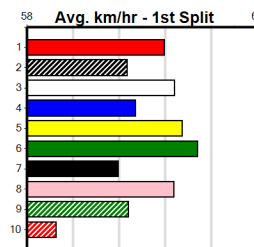

SAMMY ALLEN

Distance: 515m, Race Type: Mixed 6/7, Total Prizemoney: $8,785
1st: $5,900, 2nd: $1,820, 3rd: $915, 4th: $150

ZIPPING KAI (1) is drawn to hold the early lead and she will be carving out time on the arm.
TAKUMI BALE (3) should match motors with the red for most of the journey, while SHADOWS OF BLUE (2) is well drawn and the run on type.

Watchdog Tips: 1 3 2 4 Bet: Win 1

ZIPING KAI (NSW)[6] Brilliant last time, drawn to lead, looks good $1.90
BK Bitch Apr-22 Sire: ZACK MONELLI Dam: ZIPING SAMARA
Owner(s): Hallinan Hallinan (SYN), M Hallinan, F Hallinan
Trainer: Thomas Dailly (Anakie)

SHADOWS OF BLUE [7] Powerful type, gets the gun run. Top 3 in SRM $10.00
BE Dog Mar-22 Sire: TOMMY SHELBY Dam: ART NOVEAU
Owner(s): CHAMPAGNE PTN (SYN), S Smith, A Langton
Trainer: Jeffrey Britton (Anakie)

TAKUMI BALE (NSW)[6] Hit or miss early but has great muster, danger $4.60
BD Dog Feb-22 Sire: DROOPYS SYDNEY Dam: WINNIE ALLEN
Owner(s): B Wheeler
Trainer: Thomas Dailly (Anakie)

KING ETERNAL [6] Talented but can find trouble in his races $8.00
BK Dog May-22 Sire: SHIMA SHINE Dam: SUPER TORA
Owner(s): KRAMERICA (SYN), G Farrugia, W Gallagher
Trainer: Jeffrey Britton (Anakie)

RUBEN RHODE [6] Shows promise but prefer drawn inside, risky $10.00
BK Dog Mar-22 Sire: COSMIC RUMBLE Dam: DELTA RHODE
Owner(s): N Mccullagh
Trainer: Rocky Crisafi (Pakenham)