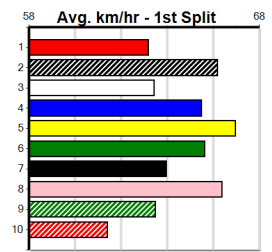

METICULOUS LODGE

Distance: 515m, Race Type: Grade 5, Total Prizemoney: $8,785
1st: $5,900, 2nd: $1,820, 3rd: $915, 4th: $150

CANYA HYPERSONIC (2) went to another level when scoring at Geelong last time and she will be carving out time in front. CASINO DON (3) powered to the line last time and he will get a nice run throughout. SHIMA STEEL (4) has early burn

Watchdog Tips: 2 3 4 1 Bet: Win 2

PIGWIDGEON [5] Honest type, gets the gun run, value in SRM $10.00
BEBD Bitch Feb-21 Sire: FERNANDO BALE Dam: POLIJUICE POTION
Owner(s): BAG OF LOLLYS (SYN), L Cockerell, I Cockerell, M Dopper
Trainer: Ian Cockerell (Buckley)

CANYA HYPERSONIC (NSW) [2] Went to another level last time, hard to reel in $2.80
F Bitch Mar-22 Sire: GOOD ODDS HARADA Dam: OPTICAL
Owner(s): Mud Flaps Racing (SYN), L Schreier, D Baker
Trainer: Matthew Lanigan (Rowsley)

CASINO DON [5] Powered to the line last time, main danger $8.00
WBK Dog Sep-21 Sire: FERNANDO BALE Dam: MILLETT
Owner(s): M Carter
Trainer: John Barbara (Exford)

SHIMA STEEL [5] Front runner, major player if clears the two early $2.90
BE Dog Nov-21 Sire: SHIMA SHINE Dam: LILLY FOX
Owner(s): KOOWEE (SYN), D Gleeson, R Cummings, M Hildebrand, P Chopping, G Hildebrand
Trainer: Thomas Dailly (Anakie)

SETTLEMENT DAY [5] Another front runner, too much pace inside $10.00
BK Dog Dec-20 Sire: MY REDEEMER Dam: MISS ENERGISER
Owner(s): K Iles
Trainer: Kelvin Iles (Longwarry)

1

2

3

4

5