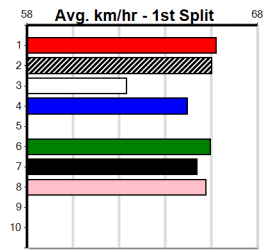

ASTON RUPEE/ ASTON FASTNET

Distance: 595m, Race Type: Mixed 4/5, Total Prizemoney: $10,375
1st: $7,000, 2nd: $2,150, 3rd: $1,075, 4th: $150

FABS VEGETABLE (8) is a class act when on song and he will find this easier than his most recent racing. JAMIE BALE (1) should hold a top two spot early and he is getting stronger all the time. EARLETTA BALE (6) may be the value runner.

Watchdog Tips: 8 1 6 4 Bet: Win 8

JAMIE BALE (NSW)[4] Drawn to lead, getting stronger, major player $3.40
Owner(s): B Wheeler
Winning Distances: < 300m (0) 300 - 399m (0) 400 - 499m (2) 500 - 599m (6) 600 - 699m (0) > 700m (0)
Box History table and Prize Best Starts table included.

JOAN'S GEM [5] Got all the breaks last time, this is harder $10.00
Owner(s): EDITHVALE (SYN), I Bradshaw, M Bradshaw
Winning Distances: < 300m (0) 300 - 399m (1) 400 - 499m (2) 500 - 599m (1) 600 - 699m (2) > 700m (0)
Box History table and Prize Best Starts table included.

ZIPPING DIGBY (NSW)[5] Needs to lead, too much pace inside and out $9.00
Owner(s): Aloisi Lehman (SYN), T Aloisi, M Lehman
Winning Distances: < 300m (0) 300 - 399m (1) 400 - 499m (1) 500 - 599m (8) 600 - 699m (4) > 700m (1)
Box History table and Prize Best Starts table included.

KISAUNI [5] Will burn early, last 50m is the slight concern $4.20
Owner(s): Worldly (SYN), W Macpherson, P Campbell
Winning Distances: < 300m (0) 300 - 399m (1) 400 - 499m (3) 500 - 599m (6) 600 - 699m (0) > 700m (0)
Box History table and Prize Best Starts table included.

*** VACANT BOX ***
Owner(s):
Winning Distances: < 300m (0) 300 - 399m (0) 400 - 499m (0) 500 - 599m (0) 600 - 699m (0) > 700m (0)
Trainer:
Box History