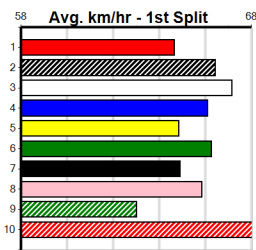

GOTBA CUP FINAL

Distance: 515m, Race Type: Grade 5 Final, Total Prizemoney: $17,400
1st: $12,000, 2nd: $3,500, 3rd: $1,750, 4th: $150

HI THERE FRANK (4) will get tired late but he should break up the field early and he will have a nice lead mid race. CRACKERJACK BOOM (3) is a beast and he just needs a little room early on. FUNNY OLD FELLOW (2) is racing with confidence.

Watchdog Tips: 4 3 2 6 Bet: Win 4

Race card for ROCK ME ROCCO [4]. Strong win last week, harder tonight, place best. $10.00. Includes owner, dog, sire, dam, winning distances, winning weights, race results, and a box history table.

Race card for FUNNY OLD FELLOW [4]. In good, nice turn of foot, major player. $4.60. Includes owner, dog, sire, dam, winning distances, winning weights, race results, and a box history table.

Race card for CRACKERJACK BOOM [4]. Huge motor but needs luck in the first 50m. $4.80. Includes owner, dog, sire, dam, winning distances, winning weights, race results, and a box history table.

Race card for HI THERE FRANK [4]. Looks the leader, will carve out time, yes. $3.00. Includes owner, dog, sire, dam, winning distances, winning weights, race results, and a box history table.

Race card for HILL TOP JACK [5]. Veteran chaser, needs it easier these days. $21.00. Includes owner, dog, sire, dam, winning distances, winning weights, race results, and a box history table.