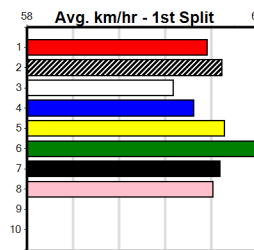

MY REDEEMER

Distance: 715m, Race Type: Grade 5, Total Prizemoney: $10,095
1st: $6,800, 2nd: $2,095, 3rd: $1,050, 4th: $150

UNREAL SPEED (8) is a potential staying star and he should be able to run over the top in the closing stages. EMERLEY ZOE (5) can carve out blistering sectionals but the last 40m is a slight concern. SUNNYSIDE JOE (2) is another bold front runner.

Watchdog Tips: 8 5 2 3 Bet: Win 8

GO SEEK REECE [5] Talented but the last 50m is a concern, place $12.00
Owner(s): CHAMPAGNE PTN (SYN), S Smith, A Langton
Winning Distances: < 300m (0) 300 - 399m (0) 400 - 499m (1) 500 - 599m (1) 600 - 699m (1) > 700m (0)
Box History table and Prize Best Starts table included.

SUNNYSIDE JO [5] Quick PB here, settles on the speed, major player $4.60
Owner(s): P Connell
Winning Distances: < 300m (0) 300 - 399m (0) 400 - 499m (5) 500 - 599m (5) 600 - 699m (2) > 700m (3)
Box History table and Prize Best Starts table included.

SEPHORA BALE (NSW)[5] Far from disgraced here last week, respect $9.00
Owner(s): B Wheeler
Winning Distances: < 300m (0) 300 - 399m (0) 400 - 499m (5) 500 - 599m (5) 600 - 699m (2) > 700m (0)
Box History table and Prize Best Starts table included.

WILD CASH [5] Find this harder than his racing of late, tested $10.00
Owner(s): T Erenshaw
Winning Distances: < 300m (0) 300 - 399m (0) 400 - 499m (2) 500 - 599m (1) 600 - 699m (3) > 700m (0)
Box History table and Prize Best Starts table included.

EMERLEY ZOE (NSW)[5] Looks the leader, last 40m is the only concern $6.00
Owner(s): J Hurlay
Winning Distances: < 300m (0) 300 - 399m (0) 400 - 499m (3) 500 - 599m (5) 600 - 699m (2) > 700m (0)
Box History table and Prize Best Starts table included.