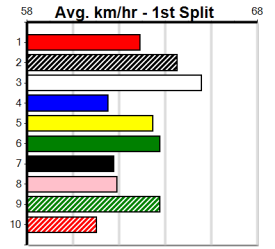

SPORTSBET FINAL

1

5:57PM

(VIC time)

Distance: 515m, Race Type: Maiden Final, Total Prizemoney: $8,785
1st: $5,900, 2nd: $1,820, 3rd: $915, 4th: $150

RASHID (1) has continued to improve with each run and a clear run early will see him prove too
classy. FLYING DOLLAR (8) should settle in the first half and he will continue to get stronger with
more racing. MIA MIGHTY (5) can lead them a merry dance

Watchdog Tips: 1 8 5 2 Bet: Win 1

RASHID [7] Powerful type, drawn to settle close, yes $2.60
BK Dog Oct-22 Sire: ASTON RUPEE Dam: SLINKY INKY
Trainer: James Shaw (Seymour)
Winning Distances: < 300m (0) 300 - 399m (0) 400 - 499m (0) 500 - 599m (1) 600 - 699m (0) > 700m (0)
Winning Weights: 29.5(1)

RED ROCKS BEAUTY [M] Disappointing on debut, had support, can atone $6.00
BK Bitch Aug-22 Sire: KINLOCH BRAE Dam: RED ROCKS
Trainer: Mario Briganti (Pearcedale)
Winning Distances: < 300m (0) 300 - 399m (0) 400 - 499m (0) 500 - 599m (0) 600 - 699m (0) > 700m (0)
Winning Weights:

BLACK IN STYLE [7] Talented but may get crowded early, place $4.60
BK Dog May-22 Sire: KOBLENZ Dam: LADY ZEEVA
Trainer: Justin Nolan (Devon Meadows)
Winning Distances: < 300m (0) 300 - 399m (0) 400 - 499m (0) 500 - 599m (1) 600 - 699m (0) > 700m (0)
Winning Weights: 33.8(1)

AUDACIOUS FANG [M] Far from disgraced last week, can run a drum $16.00
BK Dog Sep-21 Sire: MAGIC SPRITE Dam: AUDACIOUS GRACE
Trainer: Paul Galea (Rosedale)
Winning Distances: < 300m (0) 300 - 399m (0) 400 - 499m (0) 500 - 599m (0) 600 - 699m (0) > 700m (0)
Winning Weights:

MIA MIGHTY [M] Looks the leader, last 50m is the concern $12.00
BK Bitch May-22 Sire: KOBLENZ Dam: LADY ZEEVA
Trainer: Michelle Nolan (Devon Meadows)
Winning Distances: < 300m (0) 300 - 399m (0) 400 - 499m (0) 500 - 599m (0) 600 - 699m (0) > 700m (0)
Winning Weights:

1

2

3

4

5