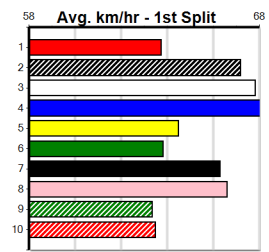

FERNANDO BALE

Distance: 515m, Race Type: Mixed 4/5, Total Prizemoney: $9,055
1st: $6,100, 2nd: $1,870, 3rd: $935, 4th: $150

ZIPPING GRYLLIS (4) was recently placed in the G2 Geelong Cup and he should be leading from go to whoa. ZELDA CHAOS (3) owns a smart 29.50 PB here and he can clear the inside two runners early. AILEE BALE (8) will be strong late.

Watchdog Tips: **4** **3** **8** **5** **Bet:** **Win 4**

1 BO RHAPSODY [5] **Rises in class, pace in three and four is a worry** **$8.00**
BK Dog Jan-22 Sire: SHIMA SHINE Dam: ABSOLUTE RUBY
Owner(s): Ruby Syndicate (SYN), R Matthews, A Scott, M Lowe, E Scott, N Brown, D Gleeson, G Johnson
Winning Distances: < 300m (0) 300 - 399m (2) 400 - 499m (4) 500 - 599m (2) 600 - 699m (0) > 700m (0)
Winning Weights: 33.5(1) 33.7(1) 33.9(1) 34.1(1) 34.2(2) 34.4(1) 34.5(1)

Box	1st	2nd	3rd	4th	5th	6th	7th	8th
1								
2			2					1
3	4	1	1					
4		1	1	1	1			1
5	1				1			
6			1		1			1
7	2	1	1					
8	1		1	1	1			

Prize Best Starts Trk/Dts APM $32178.57
29.56(3)-28/3/24
27-8-3-7
5-2-0-1
16183

2 JYE'S JET [5] **One paced, gets buried too far back, tested** **$21.00**
F Dog Aug-19 Sire: FERNANDO BALE Dam: SHOCKWAVE
Owner(s): L Cockerell
Winning Distances: < 300m (0) 300 - 399m (0) 400 - 499m (2) 500 - 599m (7) 600 - 699m (2) > 700m (0)
Winning Weights: 36.4(2) 36.5(1) 36.6(1) 36.7(1) 36.9(1) 37.0(2) 37.2(2) 37.3(1)

Box	1st	2nd	3rd	4th	5th	6th	7th	8th
1	2	4	2		1	1	1	2
2	2	2	4	4	3	2		
3	2	1	1	4	2	2	3	
4	3	2	2	3	4	2	1	
5	2	5	2	4	3	1	1	
6	1	2	1	1	1	2	1	
7	1	4	2	3	3	1	2	
8	4	1	2	1	2	1	4	

Prize Best Starts Trk/Dts APM $11900.00
29.93(2)-12/10/23
120-11-20-18
30-2-1-4
20682

3 ZELDA CHAOS [5] **Has the speed to cross and lead, major player** **$6.50**
WBK Dog Jan-22 Sire: NEED MY MONEYNOW Dam: GYPSY ZELDA
Owner(s): G Dailly
Winning Distances: < 300m (0) 300 - 399m (0) 400 - 499m (1) 500 - 599m (5) 600 - 699m (0) > 700m (0)
Winning Weights: 29.8(2) 29.9(1) 30.0(1) 30.1(1) 30.3(1)

Box	1st	2nd	3rd	4th	5th	6th	7th	8th
1		3						
2	2	1			2	1		
3	3	1			2	1		
4				1	1	1		
5			1				1	1
6	1	2	1	1		1		
7					2	1		
8				2				

Prize Best Starts Trk/Dts APM $50445.00
29.50(2)-14/12/23
34-6-7-2
12-1-3-1
25029

4 ZIPPING GRYLLIS (NSW)[5] **Class edge, settles on the speed, yes** **$2.20**
BK Dog Feb-22 Sire: MY REDEEMER Dam: ZIPPING IVY
Owner(s): Hallinan Hallinan (SYN), M Hallinan, F Hallinan
Winning Distances: < 300m (0) 300 - 399m (4) 400 - 499m (1) 500 - 599m (2) 600 - 699m (0) > 700m (0)
Winning Weights: 32.6(1) 32.7(1) 32.9(1) 33.3(1) 33.6(1) 33.9(1) 34.0(1)

Box	1st	2nd	3rd	4th	5th	6th	7th	8th
1								
2	2	1					1	
3	1							
4	1					1		
5								
6	2							
7	1	2	1					
8		2						

Prize Best Starts Trk/Dts APM $52363.57
NBT
16-7-6-1
2-0-1-0
42958

5 ZODIAC BALE (NSW)[4] **Should get a nice cart across early, respect** **$10.00**
BEBD Bitch Jan-21 Sire: BARCIA BALE Dam: DYNA PATTY
Owner(s): B Wheeler
Winning Distances: < 300m (0) 300 - 399m (0) 400 - 499m (5) 500 - 599m (6) 600 - 699m (0) > 700m (0)
Winning Weights: 24.8(3) 25.0(1) 25.1(1) 25.2(1) 25.3(1) 25.6(1) 25.8(1) 26.0(1) 26.5(1)

Box	1st	2nd	3rd	4th	5th	6th	7th	8th
1	3	2		2		1		2
2	2	5	1		1			
3	2	1		1		3	1	2
4	1	1	1		2	2	1	1
5	1			1	2		2	1
6	2			2	1	1	2	
7	1		1	2	1			
8	1	1		2	1			1

Prize Best Starts Trk/Dts APM $51685.00
29.70(3)-1/2/24
64-11-10-4
17-2-3-1
18567