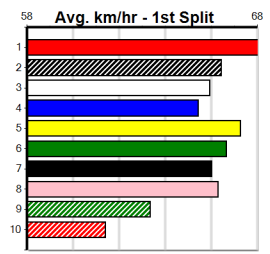

Watchdog Tips: 1 6 7 2 Bet: Win 1

Race 1: ROYAL GYPSY [5] Drawn to hold the lead, bold front runner \$6.00. Includes owner, sire, dam, winning distances, and box history table.

Race 2: NASHVILLE BALE (NSW)[5] Shows promise but may have to work hard early \$4.80. Includes owner, sire, dam, winning distances, and box history table.