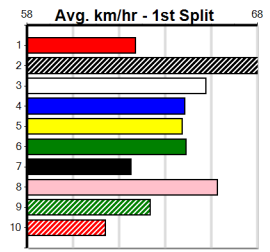

BERNARDO / STARS & LIGHTS

Distance: 515m, Race Type: Grade 5, Total Prizemoney: $8,785
1st: $5,900, 2nd: $1,820, 3rd: $915, 4th: $150

MEPUNGA TULLY (3) atoned for her luckless runs of late with a top 30.12 Meadows win and she will continue to get better. OUNCE OF LUCK (2) was never headed two runs back and he will pressure the three throughout. VARSITY BALE (7) shows promise

Watchdog Tips: 3 2 7 8 Bet: Win 3

WHISKY NINJA [5] Needs to lead, struggles here, prefer others $12.00
BK Bitch Apr-21 Sire: HOOKED ON SCOTCH Dam: TINDERELLA
Owner(s): Darcy and Jim's syndicate (SYN), D Simpson, J Feltis
Trainer: Corey Fulford (Maffra)

OUNCE OF LUCK [5] Should clear the red, getting stronger, danger $3.40
BK Dog Mar-22 Sire: MY REDEEMER Dam: STAR ANISE
Owner(s): K King
Trainer: Kay King (Langwarrin)

MEPUNGA TULLY [5] Explodes soon after box rise, hard to hold out $2.60
RBD Bitch Apr-22 Sire: FERNANDO BALE Dam: MEPUNGA ISLA
Owner(s): B Smith
Trainer: Jeffrey Britton (Anakie)

SAM'S MULLET [5] Every chance last time, this is harder, tested $18.00
WBK Dog Oct-21 Sire: FERNANDO BALE Dam: JEBRYNAH GREEN
Owner(s): SAUNDERS CLAN (SYN), D Saunders, B Saunders, W Saunders, G Saunders
Trainer: Darrell Saunders (Somerville)

DOMINATE [5] Capable but needs to cross and lead, unlikely $7.50
BK Dog Oct-21 Sire: ALLEN DEED Dam: PENELOPES CRUZN
Owner(s): A Boyce
Trainer: Reginald Boyce (Korumburra)

1

2

3

4

5