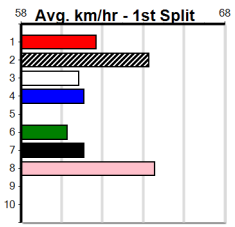

NAK SIGNS (1-3 WINS)

Distance: 450m, Race Type: Restricted Win, Total Prizemoney: $2,925
1st: $1,950, 2nd: $600, 3rd: $300, 4th: $75

5

8:35PM

(VIC time)

MR. PRESIDENT (3) has been racing in much tougher races and can dial up the speed mid-race and prove hard to hold out. HERE'S TO LOUIE (8) posted a handy win here off this exact draw two runs back and is getting faster with more racing.

Watchdog Tips: **3** **8** **4** **1** **Bet:** **Win 3**