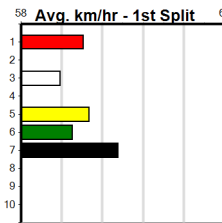

Traralgon

FENECH CURTAINS AND BLINDS

Distance: 450m, Race Type: Maiden, Total Prizemoney: $2,535
1st: $1,680, 2nd: $520, 3rd: $260, 4th: $75

2

7:35PM

(VIC time)

Both ELITE DARA (2) and ELITE DOM (8) had no luck on debut and have drawn better today and look the likely improvers. DR YELLOWSTONE (1) is drawn to settle on the speed and should be prominent throughout.

Watchdog Tips: **2** **8** **1** **7** **Bet:** **Box Trifecta 1,2,7,8 ($10 for 41.67%)**