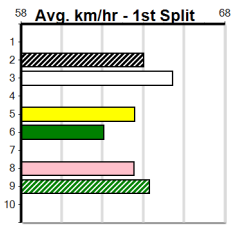

CATCH THE THIEF @ STUD

Distance: 350m, Race Type: Mixed 6/7, Total Prizemoney: $2,925
1st: $1,950, 2nd: $600, 3rd: $300, 4th: $75

ROBBIE LEE ROSE (6) has been luckless at his past few starts and with clear running he can return to the winners list. POSH PAWS (7) can skip out to an early lead. WESTERN BALE (2) was a little unlucky not to win here last time and has a better draw.

Watchdog Tips: **6** **7** **2** **3** **Bet:** Trifecta 6/2,3,7/2,3,7 ($10 - 166.67%)