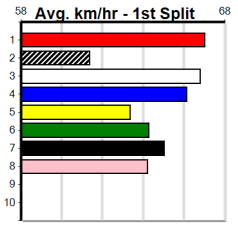

AUSSIE SECRET @ STUD

Distance: 450m, Race Type: Grade 5, Total Prizemoney: $2,925
1st: $1,950, 2nd: $600, 3rd: $300, 4th: $75

8

9:32PM

(VIC time)

AUNT VIRGINIA (4) holds a big class edge here and with a clear run she should be winning. SODA APACHE (3) is a powerful sprinter who looks a strong exacta option. PIEREE BALE (1) is drawn to be on the speed from the outset.

Watchdog Tips: 4 3 1 5 **Bet:** Trifecta 4/1,3/1,2,3,5 ($10 - 166.67%)