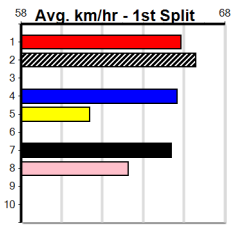

KISS PROFESSIONAL SOLUTIONS VETER

Distance: 395m, Race Type: S/E Veteran, Total Prizemoney: $2,925
1st: $1,950, 2nd: $600, 3rd: $300, 4th: $75

11

0:35PM
(VIC time)

MY NEO (2) is a free for all runner racing at veterans level here and this prolific winner of 34 races can add to that tally here. ONE'S OBSESSION (1) displayed electric mid race speed in his fast Sale win last week and looks the clear danger.

Watchdog Tips: **2** **1** **4** **7** **Bet:** **Trifecta 2/1/4,5,7 ($10 - 333.33%)**

Form	Box	Weight	Dist	Track	Date	Time	BON	Margin	1st/2nd (Time)	PIR	Checked	Comment	W/R	Split 1	S/P	Grade

1 ONE'S OBSESSION [4] *Displays explosive mid race speed, danger.* **$3.00**

LTBD D Feb-20 ASTON DEE BEE MIA TESORO

Trainer: Robert Pallotta (Ripplebrook)

3rd (7)	33.4	515	SAP	R8	18-Feb-24	29.85	29.35	6.50	HERE COMES DEZEL (29.39)	M/4443	.	.	.	5.24	$19.00	5H
1st (4)	33.4	435	SLE	R3	03-Mar-24	24.78	24.41	1.00	LSHAKA BIG TONKS (24.84)	Q/111	.	.	SW	5.30	$1.70	VET
8th (1)	33.6	450	BAL	R8	13-Mar-24	25.72	24.81	14.00	MATT LOCH (24.81)	S/888	.	.	.	6.72	$14.70	X45
1st (1)	33.1	435	SLE	R4	28-Apr-24	24.48	24.19	1.75	LSMOKIN' ZAG (24.60)	M/221	.	.	SW	5.26	$2.70	VET

Owner(s): Robert the Bruce (SYN), R Pallotta, B Schuster

Winning Boxes

1	2	3	4	5	6	7	8
3	1	2	2	2	4		5
Prize	$72,710.00						
Best	22.11						
Starts	64-19-10-12						
Trk/Dst	4-1-1-1						
APM	$7026						

2 MY NEO [3] *Open class runner suited to this class, looks good* **$1.90**

BDW D Apr-20 MY REDEEMER RUBY'S IMAGE

Trainer: Robert Neocleous (Hazelwood North)

3rd (6)	30.3	460	WGL	R8	25-Mar-24	25.78	25.40	4.50	SUCCEED (25.48)	Q/111	.	.	.	6.40	$2.90	FFA
1st (1)	30.4	400	WGL	R10	02-Apr-24	22.51	22.51	4.50	GALLOPING JIMMY (22.81)	M/11	.	.	.	8.24	$2.00	X34
2nd (5)	30.4	400	WGL	R5	09-Apr-24	22.66	22.19	1.25	LWRONG BIAS (22.57)	Q/33	.	.	.	8.32	$3.30	FFA
1st (1)	30.5	400	WGL	R4	26-Apr-24	22.39	22.35	3.00	BANJO ONE STRING (22.60)	Q/11	.	.	SW	8.25	$5.70	FFA

Owner(s): R Neocleous

Winning Boxes

1	2	3	4	5	6	7	8
11	2		2	7	4	4	4
Prize	$182,540.00						
Best	21.99						
Starts	100-34-19-22						
Trk/Dst	2-2-0-0						
APM	$24181						

3 *** VACANT BOX ***

Trainer:
Owner(s):

4 SMOKIN' ZAG [3] *Placed behind the red last start, place again.* **$4.80**

LTF D Jul-19 ASTON DEE BEE SAL TALK

Trainer: Billy Stockdale (Fulham)

2nd (6)	31.4	435	SLE	R10	24-Mar-24	24.74	24.39	1.75	REEMA BALE (24.62)	M/111	.	.	.	5.27	$7.90	5
4th (5)	31.6	350	TRA	R12	03-Apr-24	20.13	19.82	4.50	FIBULARIS (19.82)	Q/13	.	.	.	6.64	$2.80	VET
1st (5)	31.3	435	SLE	R4	21-Apr-24	24.56	24.40	1.75	LMAN OF COURAGE (24.67)	M/111	.	.	.	5.24	$4.00	5
2nd (5)	31.4	435	SLE	R4	28-Apr-24	24.60	24.19	1.75	LONE'S OBSESSION (24.48)	M/112	.	.	.	5.19	$1.90	VET

Owner(s): Domotor Wont Start (SYN), B Stockdale, T Domotor

Winning Boxes

1	2	3	4	5	6	7	8
4	4	2	2	3	1	2	4
Prize	$75,970.00						
Best	22.14						
Starts	91-22-16-18						
Trk/Dst	11-2-2-3						
APM	$10704