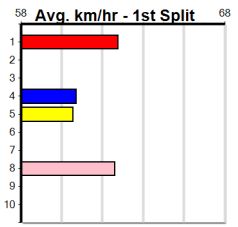

MCMAHON BUILDERS

Distance: 350m, Race Type: Maiden, Total Prizemoney: $2,535
1st: $1,680, 2nd: $520, 3rd: $260, 4th: $75

1

7:11PM
(VIC time)

SANDY BALE (1) is every chance to lead here and is suited to this distance range. HORATIO BALE (4) will be charging home over the final stages. MARS BALE (8) should settle in the leading division and has each way claims.

Watchdog Tips: **1** **4** **8** **7** **Bet:** **Win 1**