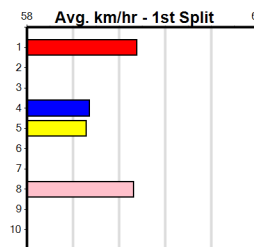

MCMAHON BUILDERS

Distance: 350m, Race Type: Maiden, Total Prizemoney: $2,535
1st: $1,680, 2nd: $520, 3rd: $260, 4th: $75

SANDY BALE (1) is every chance to lead here and is suited to this distance range. HORATIO BALE (4) will be charging home over the final stages. MARS BALE (8) should settle in the leading division and has each way claims.

Watchdog Tips:	1	4	8	7	Bet:	Win 1

Form Box	Wgt	Dist	Track	Date	Time	BON	Margin	1st/2nd (Time)	PIR	Checked	Comment	W/R	Split 1	S/P	Grade	
1	SANDY BALE (NSW)[M] Big chance to lead here, the one to catch. $3.50															
	F Dog Mar-22 Sire: KONOMI Dam: WENDALIN BALE Trainer: Tammy Kennedy - harris (Devon)															
	Owner(s): L Harris															
	Winning Distances: < 300m (0) 300 - 399m (0) 400 - 499m (0) 500 - 599m (0) 600 - 699m (0) > 700m (0)															
	Winning Weights:															
	3rd (4)	30.1	400	GEL	R10	22-Jan-24	23.28	22.63	4.25L MUSIC LESSON (22.99)	M/32	.	.	.	8.69	$16.60	M
	3rd (3)	30.3	390	BAL	R1	17-Apr-24	22.94	22.22	4.75L DARTS NIGHT (22.62)	M/11	.	V5	.	8.62	$3.30	M
	ST (-)	30.1	350	TRA		29-Apr-24	20.16	.	3.25L Trial Cleared	M/11	.	1of4	.	6.69	.	ST
	Last 3 wins NOT included above															
	Box History															

2	TARGET TIME [M] Litter brother to the promising Bear Time. $5.00															
	BK Dog Jun-22 Sire: ASTON DEE BEE Dam: MIA'S HAND Trainer: Donna Dean (Nyora)															
	Owner(s): R Haines															
	Winning Distances: < 300m (0) 300 - 399m (0) 400 - 499m (0) 500 - 599m (0) 600 - 699m (0) > 700m (0)															
	Winning Weights:															
	Last 3 wins NOT included above															
	Box History															
	Prize Best Starts Trk/Dts APM															
	Prize Best Starts Trk/Dts APM															
	Prize Best Starts Trk/Dts APM															

3	*** VACANT BOX ***															
	Sire: Dam: Trainer:															
	Owner(s):															
	Winning Distances: < 300m (0) 300 - 399m (0) 400 - 499m (0) 500 - 599m (0) 600 - 699m (0) > 700m (0)															
	Winning Weights:															
	Last 3 wins NOT included above															
	Box History															
	Prize Best Starts Trk/Dts APM															
	Prize Best Starts Trk/Dts APM															
	Prize Best Starts Trk/Dts APM															

4	HORATIO BALE [M] Biks Will be coming home at the rate of knots, threat. $3.50															
	DKBD Dog Mar-22 Sire: JS FLAMIN ACE Dam: FAITHY BALE Trainer: Tammy Kennedy - harris (Devon)															
	Owner(s): L Harris															
	Winning Distances: < 300m (0) 300 - 399m (0) 400 - 499m (0) 500 - 599m (0) 600 - 699m (0) > 700m (0)															
	Winning Weights:															
	2nd (8)	27.2	460	GEL	R4	12-Mar-24	26.61	26.15	3.5L XISCO BALE (26.37)	S/742	.	.	.	7.09	$7.20	M
	4th (1)	27.6	460	GEL	R4	18-Mar-24	26.27	26.01	3.75L VARSITY BALE (26.01)	M/444	.	V0	.	6.92	$4.10	M
	ST (-)	27.2	350	TRA		06-Apr-24	20.45	.	4.75L Trial Cleared	M/23	.	3of4	.	.	.	ST
	2nd (5)	27.0	435	SLE	R1	10-Apr-24	25.49	24.59	0.50L OUR BELLA ROSE (25.47)	M/532	.	.	.	5.51	$31.90	M
	6th (2)	26.3	425	BEN	R1	14-Apr-24	24.74	24.03	6.50L KRAKEN HUGGIE (24.29)	S/766	.	.	.	7.01	$10.20	T3-M
2nd (1)	26.0	515	SAP	R1	21-Apr-24	31.35	29.30	16.00 DAINTREE TIGER (30.28)	M/6653	.	.	.	5.52	$7.20	M	
4th (6)	26.0	500	BEN	R2	24-Apr-24	29.34	28.24	11.00 INTERSTATE GIRL (28.61)	M/664	.	.	.	6.92	$5.70	T3-M	
3rd (4)	26.1	450	TRA	R1	29-Apr-24	26.19	25.66	8.00L ARCHER THREE (25.66)	M/653	.	.	.	7.01	$4.40	T3-M	
Last 3 wins NOT included above																
Box History																
Prize Best Starts Trk/Dts APM																
Prize Best Starts Trk/Dts APM																
Prize Best Starts Trk/Dts APM