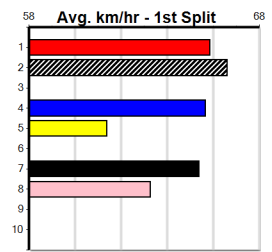

Traralgon
11
10:35PM
(VIC time)

KISS PROFESSIONAL SOLUTIONS VETERANS

Distance: 395m, Race Type: S/E Veteran, Total Prizemoney: $2,925
1st: $1,950, 2nd: $600, 3rd: $300, 4th: $75

MY NEO (2) is a free for all runner racing at veterans level here and this prolific winner of 34 races can add to that tally here. ONE'S OBSESSION (1) displayed electric mid race speed in his fast Sale win last week and looks the clear danger.

Watchdog Tips: **2** **1** **4** **7** **Bet:** **Trifecta 2/1/4,5,7 ($10 - 333.33%)**

1

ONE'S OBSESSION [4] **Displays explosive mid race speed, danger.** **$3.00**

LTBD Dog Feb-20 Sire: ASTON DEE BEE Dam: MIA TESORO Trainer: Robert Pallotta (Ripplebrook)

Owner(s): Robert the Bruce (SYN), R Pallotta, B Schuster

Winning Distances: < 300m (0) 300 - 399m (2) 400 - 499m (14) 500 - 599m (3) 600 - 699m (0) > 700m (0)

Winning Weights: 30.9(1) 31.2(3) 31.3(3) 31.8(4) 32.0(1) 32.4(2) 32.8(1) 32.9(2) 33.1(1) 33.4(1)

Bx	1st	2nd	3rd	4th	5th	6th	7th	8th
1	3	1	2	1				
2	1	1	2		2	1		
3	2	1	1				1	
4	2	2	1	2	1			
5	2		1	3	1			
6	4	2	1	1	1	1		
7		1	2	1	1		2	
8	5	2	2	1	1			

Prize Best Starts Trk/Dts APM $7270.00 22.11(4)-2/9/22 64-19-10-12 4-1-1-1 7026

6th (2) 33.3 515 SAP R7 10-Sep-23 29.86 29.39 5.50L ROCK ME ROCCO (29.48) M/2334 . . . . 5.07 $4.70 5H
5th (4) 32.8 435 SLE R11 03-Dec-23 25.07 24.28 6.50L MYALL PRAWN (24.62) M/555 . . . . 5.37 $3.00 5H
3rd (8) 33.4 515 SAP R9 04-Feb-24 29.83 29.33 7.50L BUDDY MONELLI (29.33) M/3333 . . . . 5.03 $8.30 X45
4th (7) 33.5 515 SAP R7 11-Feb-24 29.92 29.43 4.25L HERB (29.62) Q/2344 . . . . 5.12 $7.50 5
3rd (7) 33.4 515 SAP R8 18-Feb-24 29.85 29.35 6.50L HERE COMES DEZEL (29.39) M/4443 . . . . 5.24 $19.00 5H
1st (4) 33.4 435 SLE R3 03-Mar-24 24.78 24.41 1.00L SHAKA BIG TONKS (24.84) Q/111 . . . SW . 5.30 $1.70 VET
8th (1) 33.6 450 BAL R8 13-Mar-24 25.72 24.81 14.00 MATT LOCH (24.81) S/888 . . . . 6.72 $14.70 X45
1st (1) 33.1 435 SLE R4 28-Apr-24 24.48 24.19 1.75L SMOKIN' ZAG (24.60) M/221 . . . SW . 5.26 $2.70 VET

Last 3 wins NOT included above

1st (2) 32.0 450 SHP R7 25-Mar-23 24.97 24.88 4.25L CARAJILLO (25.26) Q/111 . . . . 6.52 $3.20 X45
1st (8) 32.9 525 MEP R10 16-Aug-23 30.15 30.05 4.00L ZIPPING CRUSADER (30.41) M/1111 . . . . 5.05 $8.80 5H
1st (6) 32.9 525 MEA R9 26-Aug-23 30.10 29.87 1.5L BLAZING DODGE (30.19) Q/1111 . . . . 5.05 $5.60 5F