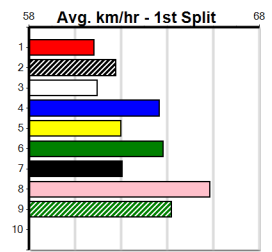

SINCLAIR CONTRACTING DAMSELS DASH

Distance: 450m, Race Type: Grade 5, Total Prizemoney: $2,925
1st: $1,950, 2nd: $600, 3rd: $300, 4th: $75

FIGHT THE FIGHT (2) has produced some fast wins around this circuit and is drawn a lot better today. ROYAL MINT (8) looks the leader and should set a cracking speed early. MY JUANITA (1) drops in class and can make an impact.

Watchdog Tips: 2 8 1 4 **Bet:** Box Trifecta 1,2,8 ($10 for 166.67%)

Form Box Wgt Dist Track Date Time BON Margin 1st/2nd (Time) PIR Checked Comment W/R Split 1 S/P Grade

MY JUANITA [5] **$8.00**
BK Bitch Feb-21 Sire: HOOKED ON SCOTCH Dam: BEAUTY TO BEHOL
Owner(s): C Jones Trainer: Carolyn Jones (Rosedale)
Winning Distances: < 300m (0) 300 - 399m (1) 400 - 499m (3) 500 - 599m (1) 600 - 699m (0) > 700m (0)
Winning Weights: 33.3(1) 33.4(2) 34.1(1) 34.2(1)

4th (2)	34.1	450	TRA	R8	21-Feb-24	25.52	24.88	9.50L DR. JETHRO (24.88)	M/786			6.94	$10.10	X45
3rd (5)	34.2	450	TRA	R4	28-Feb-24	25.36	24.78	6.50L IRISH NIKKI (24.93)	M/755		SW	6.65	$14.00	RW
1st (4)	34.2	510	SLE	R7	03-Mar-24	29.32	28.96	0.25L EDI BALE (29.33)	S/652			9.55	$10.20	5
2nd (6)	34.7	450	TRA	R9	08-Mar-24	25.46	24.98	1.00L DR. QUEENIE (25.39)	M/772			6.82	$20.40	5
3rd (4)	34.3	460	WGL	R6	15-Mar-24	26.65	25.86	4.75L SPARKLING ROSE (26.33)	M/576			6.82	$10.40	5
3rd (5)	34.4	460	WGL	R7	19-Mar-24	26.30	25.90	3.00L LYRICAL LASSY (26.10)	S/875			6.85	$13.10	5
6th (6)	34.2	450	TRA	R6	19-Apr-24	25.47	24.71	11.00 ZARA MARNIE (24.71)	S/888			7.00	$87.20	X45
5th (2)	34.3	515	SAN	R2	25-Apr-24	29.98	29.24	7.50L CRACKERJACK BOOM	M/6555			5.25	$97.40	5H

Last 3 wins NOT included above

1st (1)	33.4	460	WGL	R6	30-Mar-23	26.66	26.33	0.50L GABRIELLA MAREE (26.68)	M/554			6.73	$3.70	T3-RW
1st (8)	33.3	450	TRA	R5	21-Apr-23	25.49	25.05	0.75L WHISKEY TALKIN' (25.54)	M/444			6.86	$8.00	X67
1st (5)	34.1	460	WGL	R7	23-Jul-23	26.44	26.01	0.75L MY MARGOT (26.49)	M/744			6.87	$4.80	5

Box History

Bx	1st	2nd	3rd	4th	5th	6th	7th	8th
1	1	1	1	1	1	1		
2	1	1	1	3	2	1		
3			1					
4	1	1	1	1	1			
5	1		3	1	2			1
6		2				2		2
7		2	1	1	2	1		
8	1	1		1	1			

Prize Best Starts Trk/Dts APM
$18930.63
25.49(8)-21/4/23
46-5-9-7
20-1-6-3
5393

FIGHT THE FIGHT [5] **$3.40**
BK Bitch Mar-21 Sire: FERNANDO BALE Dam: SUFFRAGETTE
Owner(s): H Harper Trainer: Barry Harper (Seaspray)
Winning Distances: < 300m (0) 300 - 399m (0) 400 - 499m (3) 500 - 599m (0) 600 - 699m (0) > 700m (0)
Winning Weights: 26.9(1) 27.2(1) 27.4(1)

6th (7)	26.0	400	WGL	R1	16-Jul-23	23.85	22.69	11.00 GOTHAM MARQUESS (23.10)	M/46			8.63	$45.70	M
ST (-)	27.4	435	SLE		04-Feb-24	24.63		0.01L Trial Cleared	M		1of1			ST
1st (2)	27.4	435	SLE	R2	11-Feb-24	24.61	24.03	2.75L LOVELY LAINEY (24.79)	M/421		SW	5.28	$3.60	M
2nd (7)	27.1	395	TRA	R9	23-Feb-24	22.37	22.04	0.50L POWER PAWS (22.35)	M/133			3.77	$14.00	X67
1st (7)	27.2	450	TRA	R2	28-Feb-24	25.19	24.78	1.00L TRUE TEMPER (25.26)	M/222			6.55	$3.10	X67
1st (1)	26.9	450	TRA	R3	08-Mar-24	24.98	24.98	0.75L DR. KAI (25.02)	M/221			6.65	$1.70	X67
3rd (6)	26.7	450	TRA	R10	12-Apr-24	25.43	24.76	5.50L PLAY THE VICTIM (25.07)	M/555			6.77	$8.80	5H
5th (4)	26.9	450	TRA	R6	19-Apr-24	25.31	24.71	9.00L ZARA MARNIE (24.71)	M/655			6.79	$30.90	X45

Last 3 wins NOT included above

Box History

Bx	1st	2nd	3rd	4th	5th	6th	7th	8th
1	1		1					
2	1							
3								1
4				1	1			
5								
6								
7	1	1		1	1	1	1	
8						2	1	

Prize Best Starts Trk/Dts APM
$6900.00
24.98(1)-8/3/24
18-3-1-2
6-2-0-1
4459