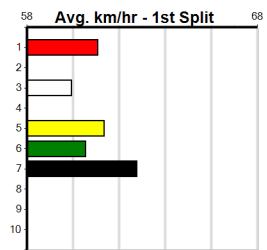

FENECH CURTAINS AND BLINDS

Distance: 450m, Race Type: Maiden, Total Prizemoney: $2,535
1st: $1,680, 2nd: $520, 3rd: $260, 4th: $75

Both ELITE DARA (2) and ELITE DOM (8) had no luck on debut and have drawn better today and look the likely improvers. DR YELLOWSTONE (1) is drawn to settle on the speed and should be prominent throughout.

Watchdog Tips: 2 8 1 7 **Bet:** Box Trifecta 1,2,7,8 ($10 for 41.67%)

Form Box	Wgt	Dist	Track	Date	Time	BON	Margin	1st/2nd (Time)	PIR	Checked	Comment	WR	Split 1	S/P	Grade		
1	DR. YELLOWSTONE [M] Can race on the speed here, must for the multiples $3.00																
	BK	Dog	Aug-22		Sire: FERAL FRANKY		Dam: PAYTON		Trainer: Kimberley McMahon (Darriman)								
	Owner(s): DOCTORS KENNELS (SYN), J McMahon, J Gill																
	Winning Distances: < 300m (0) 300 - 399m (0) 400 - 499m (0) 500 - 599m (0) 600 - 699m (0) > 700m (0)																
	Winning Weights:																
	8th (8)	32.7	435	SLE	R1	07-Apr-24	26.32	24.50	24.00 JOHNSON STREET (24.65)	S/888				5.35	$7.20	M	
	4th (1)	32.6	395	TRA	R1	12-Apr-24	22.51	22.16	3.25L HIGH END CASH (22.28)	M/754				3.98	$13.40	M	
	3rd (2)	32.6	435	SLE	R2	24-Apr-24	25.37	24.60	10.00 ERZA SCARLET (24.70)	M/243				5.46	$2.10	M	
	2nd (2)	32.9	510	SLE	R2	28-Apr-24	29.48	28.95	2.00L CRAFTY BEER (29.34)	M/332				9.54	$4.30	M	
	Last 3 wins NOT included above																
<table border="1" style="width: 100%; border-collapse: collapse;"> <thead> <tr><th>Box</th><th>1st</th><th>2nd</th><th>3rd</th><th>4th</th><th>5th</th><th>6th</th><th>7th</th><th>8th</th></tr> </thead> <tbody> <tr><td>1</td><td></td><td></td><td></td><td></td><td></td><td></td><td></td><td></td></tr> <tr><td>2</td><td></td><td>1</td><td>1</td><td></td><td></td><td></td><td></td><td></td></tr> <tr><td>3</td><td></td><td></td><td></td><td></td><td></td><td></td><td></td><td></td></tr> <tr><td>4</td><td></td><td></td><td></td><td></td><td></td><td></td><td></td><td></td></tr> <tr><td>5</td><td></td><td></td><td></td><td></td><td></td><td></td><td></td><td></td></tr> <tr><td>6</td><td></td><td></td><td></td><td></td><td></td><td></td><td></td><td></td></tr> <tr><td>7</td><td></td><td></td><td></td><td></td><td></td><td></td><td></td><td></td></tr> <tr><td>8</td><td></td><td></td><td></td><td></td><td></td><td></td><td></td><td>1</td></tr> </tbody> </table> <table border="1" style="width: 100%; border-collapse: collapse; margin-top: 5px;"> <tr><td>Prize Best</td><td>$925.00</td></tr> <tr><td>Starts</td><td>FSTD</td></tr> <tr><td>Trk/Dts</td><td>4-0-1-1</td></tr> <tr><td>APM</td><td>0-0-0-0</td></tr> <tr><td></td><td>925</td></tr> </table>																	
2	ELITE DARA [M] No luck on debut, better draw, big improver. $10.00																
	BK	Dog	Jun-22		Sire: BERNARDO		Dam: SUFFRAGETTE		Trainer: Judith McMahon (Darriman)								
	Owner(s): Elite Greyhounds (SYN), J Timperley, D Rhoden, D O'meachair, B Telford																
	Winning Distances: < 300m (0) 300 - 399m (0) 400 - 499m (0) 500 - 599m (0) 600 - 699m (0) > 700m (0)																
	Winning Weights:																
	8th (4)	33.2	510	SLE	R2	28-Apr-24	30.37	28.95	15.00 CRAFTY BEER (29.34)	M/888		V0		10.05	$10.90	M	
	Last 3 wins NOT included above																
	<table border="1" style="width: 100%; border-collapse: collapse;"> <thead> <tr><th>Box</th><th>1st</th><th>2nd</th><th>3rd</th><th>4th</th><th>5th</th><th>6th</th><th>7th</th><th>8th</th></tr> </thead> <tbody> <tr><td>1</td><td></td><td></td><td></td><td></td><td></td><td></td><td></td><td></td></tr> <tr><td>2</td><td></td><td></td><td></td><td></td><td></td><td></td><td></td><td></td></tr> <tr><td>3</td><td></td><td></td><td></td><td></td><td></td><td></td><td></td><td></td></tr> <tr><td>4</td><td></td><td></td><td></td><td></td><td></td><td></td><td></td><td>1</td></tr> <tr><td>5</td><td></td><td></td><td></td><td></td><td></td><td></td><td></td><td></td></tr> <tr><td>6</td><td></td><td></td><td></td><td></td><td></td><td></td><td></td><td></td></tr> <tr><td>7</td><td></td><td></td><td></td><td></td><td></td><td></td><td></td><td></td></tr> <tr><td>8</td><td></td><td></td><td></td><td></td><td></td><td></td><td></td><td></td></tr> </tbody> </table> <table border="1" style="width: 100%; border-collapse: collapse; margin-top: 5px;"> <tr><td>Prize Best</td><td>$0.00</td></tr> <tr><td>Starts</td><td>FSH</td></tr> <tr><td>Trk/Dts</td><td>1-0-0-0</td></tr> <tr><td>APM</td><td>0-0-0-0</td></tr> <tr><td></td><td>0</td></tr> </table>																
	3	NEVER SOBER [M] Can come out running but does tire, place best. $12.00															
		BK	Bitch	Mar-22		Sire: MY REDEEMER		Dam: BAG OF TRICKS		Trainer: Donna Dean (Nyora)							
Owner(s): R Haines																	
Winning Distances: < 300m (0) 300 - 399m (0) 400 - 499m (0) 500 - 599m (0) 600 - 699m (0) > 700m (0)																	
Winning Weights:																	
7th (3)		24.4	395	TRA	R1	04-Mar-24	23.65	21.95	16.00 RANGER'S GIRL (22.56)	M/688				3.86	$56.10	T3-M	
6th (5)		24.4	450	TRA	R3	11-Mar-24	26.29	25.37	12.00 STRIKE IT RYKER (25.46)	M/566				6.80	$43.90	M