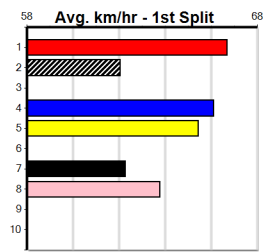

SPORTSBET GO THE BLUE DOG

Distance: 395m, Race Type: Mixed 6/7, Total Prizemoney: $2,925
1st: $1,950, 2nd: $600, 3rd: $300, 4th: $75

JOROGUMO (5) once fully balanced can go into overdrive and match motors with the very speedy FIFI BALE (1). DR. ERICA (2) continues to improve with each run and should be on the speed from the outset.

Watchdog Tips: **5** **1** **2** **4** **Bet:** **Box Quinella 1,5 ($10 for 1000%)**

1

FIFI BALE (NSW)[6] **Fast early, top win last time, big danger.** **$2.60**

RF Bitch Dec-21 Sire: FERAL FRANKY Dam: ZELZER ALLEN Trainer: Robert Camilleri (Lara)

Owner(s): B Wheeler
Winning Distances: < 300m (0) 300 - 399m (1) 400 - 499m (1) 500 - 599m (0) 600 - 699m (0) > 700m (0)
Winning Weights: 27.3(1) 28.4(1)

7th	6th	5th	4th	3rd	2nd	1st	Time	Margin	1st/2nd (Time)	PIR	Checked	Comment	WR	Split 1	S/P	Grade
7th (6)	27.6	485	HOR	R5	09-Feb-24	27.60	27.19	6.00L	BARRY BALE (27.19)	M/345	.	.	.	6.65	$10.10	X67
2nd (1)	28.0	390	WBL	R3	22-Feb-24	22.34	22.11	2.25L	READINESS (22.19)	M/42	.	.	.	8.82	$3.40	7
F (1)	27.9	410	HOR	R10	27-Feb-24	0.00	23.07	.	LET'S WIN OLLIE (23.32)	.	.	VO	.	.	$2.50	X67
3rd (3)	28.3	395	TRA	R4	22-Mar-24	22.38	21.88	7.50L	JEBRYNAH NITRO (21.88)	M/443	.	.	.	3.86	$8.10	X67
3rd (6)	27.8	410	HOR	R4	05-Apr-24	23.71	23.32	1.25L	ASTON BUTTERS (23.63)	M/33	.	.	.	10.62	$4.00	X67
2nd (2)	27.7	435	SLE	R2	10-Apr-24	25.43	24.59	0.50L	DR. OPHELIA (25.40)	Q/133	.	.	.	5.28	$2.70	7
2nd (3)	27.6	410	HOR	R4	16-Apr-24	23.46	23.10	0.50L	ORIENTAL OPHELIA (23.44)	M/22	.	.	.	10.32	$2.20	X67
1st (1)	27.3	410	HOR	R9	23-Apr-24	23.26	23.26	2.50L	JED'S MEMORY (23.43)	M/11	.	.	.	10.40	$1.40	7

Last 3 wins NOT included above

1st	7th	6th	5th	4th	3rd	2nd	1st									
1st (7)	28.4	390	WBL	R2	13-Jan-24	22.41	22.08	3.5L	LUCY JANE (22.65)	M/11	.	.	.	8.70	$1.50	M

Prize Best Starts Trk/Dts APM $7370.00 NBT 12-2-5-3 2-0-0-2 5654

2

DR. ERICA [6] **Continues to improve, toughest test, still respect** **$5.00**

BK Bitch Jan-22 Sire: BERNARDO Dam: SWEET DEMI Trainer: Judith McMahon (Darriman)

Owner(s): DOCTORS KENNELS (SYN), J McMahon, J Gill
Winning Distances: < 300m (0) 300 - 399m (1) 400 - 499m (1) 500 - 599m (0) 600 - 699m (0) > 700m (0)
Winning Weights: 24.3(1) 24.4(1)

2nd	7th	6th	5th	4th	3rd	2nd	1st	Time	Margin	1st/2nd (Time)	PIR	Checked	Comment	WR	Split 1	S/P	Grade
2nd (7)	24.3	435	SLE	R1	24-Mar-24	25.03	24.39	7.00L	DR. GILLIAN (24.55)	M/322	.	.	.	5.44	$12.50	M	
6th (6)	24.3	435	SLE	R1	07-Apr-24	25.14	24.50	7.50L	JOHNSON STREET (24.65)	M/666	.	.	.	5.27	$3.80	M	
3rd (5)	24.2	435	SLE	R1	14-Apr-24	25.16	24.32	8.00L	JOROGUMO (24.63)	M/433	.	.	SW	5.43	$14.40	M	
5th (1)	24.3	395	TRA	R9	17-Apr-24	22.88	22.22	10.00	CHICKEN BURGER (22.22)	M/433	.	.	.	3.92	$3.80	M	
1st (1)	24.4	435	SLE	R1	24-Apr-24	24.87	24.60	5.50L	EASY PIE (25.23)	Q/111	.	.	.	5.30	$1.20	M	
1st (2)	24.3	395	TRA	R4	29-Apr-24	22.39	22.39	1.25L	FIRST MATE (22.48)	M/211	.	.	.	3.83	$2.20	T3-RW	

Last 3 wins NOT included above

1	2	3	4	5	6	7	8
1	1				1		
2	1						
3							
4							
5			1				
6					1		
7		1					
8							

Prize Best Starts Trk/Dts APM $2780.00 22.39(2)-29/4/24 6-2-1-1 2-1-0-0 2676

3

*** VACANT BOX ***

Sire: Dam: Trainer:

Owner(s):
Winning Distances: < 300m (0) 300 - 399m (0) 400 - 499m (0) 500 - 599m (0) 600 - 699m (0) > 700m (0)
Winning Weights:

Box History