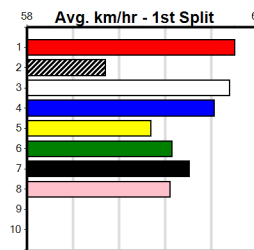

AUSSIE SECRET @ STUD

Distance: 450m, Race Type: Grade 5, Total Prizemoney: $2,925
1st: $1,950, 2nd: $600, 3rd: $300, 4th: $75

AUNT VIRGINIA (4) holds a big class edge here and with a clear run she should be winning. SODA APACHE (3) is a powerful sprinter who looks a strong exacta option. PIEREE BALE (1) is drawn to be on the speed from the outset.

Watchdog Tips: 4 3 1 5 Bet: Trifecta 4/1,3/1,2,3,5 ($10 - 166.67%)

Form Box Wgt Dist Track Date Time BON Margin 1st/2nd (Time) PIR Checked Comment W/R Split 1 S/P Grade

PIERRE BALE (NSW)[5] Drawn to settle top 3, must for exotics. $8.50
RF Dog Aug-20 Sire: ORSON ALLEN Dam: DYNA HADRIA
Owner(s): DCD (SYN), C Rand, D Simpson
Trainer: Clinton Rand (Heyfield)

Box History table for Pierre Bale (NSW) and Prize Best Starts table.

BIG LEX [5] In top form but rising in class, place best. $11.00
BE Dog Sep-21 Sire: SENNACHIE Dam: WON'T STOP HER
Owner(s): J Bowman
Trainer: Justin Bowman (Kilmany)

Box History table for Big Lex and Prize Best Starts table.

SODA APACHE [5] Powerful type, can run home into second. $6.50
RF Dog Aug-20 Sire: FERNANDO BALE Dam: IRELAND'S FORCE
Owner(s): Fluffy Side Up (SYN), A Onley, P Onley
Trainer: Geoffrey Dalton (Hazelwood Nort)

Box History table for Soda Apache and Prize Best Starts table.

AUNT VIRGINIA [5] Class edge, can run elite time, hard to beat. $1.50
BD Bitch Jan-22 Sire: FERNANDO BALE Dam: QUENA DEE AIR
Owner(s): SPARKLE AND FADE (SYN), J Paraskevas, A Paraskevas
Trainer: John Paraskevas (Pearcedale)

Box History table for Aunt Virginia and Prize Best Starts table.

BIG TIMBER [5] Meets some fast types here, can sneak a placing. $11.00
BK Dog Aug-21 Sire: ORSON ALLEN Dam: ZIPPING POPPY
Owner(s): Eye Candy (SYN), C Wilk, K Gorman
Trainer: Christian Wilk (Tanjil South)

Box History table for Big Timber and Prize Best Starts table.

1

2

3

4

5