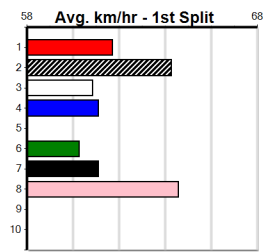

NAK SIGNS (1-3 WINS)

Distance: 450m, Race Type: Restricted Win, Total Prizemoney: $2,925
1st: $1,950, 2nd: $600, 3rd: $300, 4th: $75

MR. PRESIDENT (3) has been racing in much tougher races and can dial up the speed mid-race and prove hard to hold out. HERE'S TO LOUIE (8) posted a handy win here off this exact draw two runs back and is getting faster with more racing.

Watchdog Tips: 3 8 4 1 **Bet:** Win 3

1

MASTER EDUARDO (SA)[7] **$26.00**

Prefer out wide but has some talent, place value.

BK Dog Jan-21 Sire: AUSSIE INFRARED Dam: PRECIOUS DESTINI Trainer: Scott Deppeler (Morwell)

Owner(s): T Whitford

Winning Distances: < 300m (0) 300 - 399m (0) 400 - 499m (1) 500 - 599m (0) 600 - 699m (0) > 700m (0)

Winning Weights: 32.4(1)

Draw	Age	Sex	Track	Date	Time	Margin	1st/2nd (Time)	PIR	Checked	Comment	WR	Split 1	S/P	Grade
3rd (3)	34.6	460	WGL	R7	01-Feb-24	26.46	26.02	2.75L	BOBBY BACCALA (26.27)	M/643	.	.	6.75	$36.10 T3-RW
6th (4)	34.8	595	SAP	R4	04-Feb-24	35.75	33.99	14.00	FULL OF REGRETS (34.77)	S/4456	.	.	9.68	$44.60 RW
6th (2)	34.6	460	WGL	R4	10-Feb-24	26.83	26.04	9.00L	FRANKLY FEVER (26.23)	M/566	.	.	6.99	$38.90 X67
3rd (1)	34.3	350	HVL	R4	14-Feb-24	20.22	19.74	1.75L	BRENDEN (20.11)	M/7	.	.	6.93	$89.90 7
4th (3)	34.2	350	HVL	R9	21-Feb-24	19.87	19.38	7.50L	RIVER KING (19.38)	S/7	.	.	6.81	$33.10 7
4th (1)	34.3	350	HVL	R9	01-Mar-24	19.79	19.32	7.00L	ASTON ANGELO (19.33)	M/5	.	.	6.80	$21.30 T3-RW
7th (1)	33.9	450	TRA	R7	04-Mar-24	26.00	25.07	14.00	VICTORY CHAD (25.07)	S/566	.	.	6.92	$40.10 T3-RW
4th (5)	31.9	450	TRA	R5	06-Apr-24	25.60	25.20	3.5L	SWEET NUGGET (25.36)	M/233	.	SW	6.76	$61.40 X67

Last 3 wins NOT included above

Draw	Age	Sex	Track	Date	Time	Margin	1st/2nd (Time)	PIR	Checked	Comment	WR	Split 1	S/P	Grade
1st (1)	32.4	425	BEN	R1	31-May-23	24.67	23.99	0.75L	BRODIES TIGER (24.71)	M/433	.	V14	6.80	$3.50 M

Box History								
Bx	1st	2nd	3rd	4th	5th	6th	7th	8th
1	1	1	1	3				
2			2	2				
3					1	3	2	1
4								
5					1	2	1	4
6					1	1	2	1
7					2	2		
8					3	1		1

Prize Best Starts	$4340.00
Trk/Dts	NBT
APM	57-1-2-10
	10-0-0-2
	1215

2

CLOSED DOOR [7] **$18.00**

Does her best racing up the Healesville straight.

BEF Bitch Mar-21 Sire: HOOKED ON SCOTCH Dam: SPARKY GIRL Trainer: David Baker (Junction Village)

Owner(s): D Baker

Winning Distances: < 300m (0) 300 - 399m (0) 400 - 499m (1) 500 - 599m (0) 600 - 699m (0) > 700m (0)

Winning Weights: 29.3(1)

Draw	Age	Sex	Track	Date	Time	Margin	1st/2nd (Time)	PIR	Checked	Comment	WR	Split 1	S/P	Grade
2nd (7)	28.6	400	GEL	R1	24-Oct-23	23.45	22.58	0.50L	LAI D BACK (23.42)	M/33	.	.	8.90	$13.10 M
1st (6)	29.3	450	BAL	R2	04-Nov-23	26.50	25.49	0.25L	HAMMER TO FALL (26.51)	M/223	.	.	6.86	$7.00 M
7th (1)	29.4	395	TRA	R5	13-Nov-23	23.12	22.39	11.00	WALLY (22.39)	M/543	.	.	3.87	$13.90 T3-7
7th (4)	29.8	350	HVL	R5	17-Nov-23	20.15	19.64	2.25L	BOROUGH COOK (20.00)	M/4	.	.	6.73	$25.30 T3-RW
5th (1)	29.5	350	HVL	R7	06-Dec-23	19.92	19.17	11.00	TOKYO HEIST (19.21)	M/6	.	SW	6.78	$66.70 7
7th (2)	29.4	450	BAL	R7	16-Dec-23	26.22	25.64	8.50L	BACKLINE PIE (25.64)	S/667	.	.	6.81	$79.20 RW
3rd (6)	29.1	350	HVL	R9	22-Dec-23	19.81	19.61	0.75L	AT THE LOFT (19.76)	M/1	.	.	6.71	$14.60 T3-7
8th (3)	29.2	460	WGL	R10	25-Apr-24	27.33	26.05	16.00	CAPTURE MY SOUL (26.24)	M/568	.	.	6.80	$62.30 X67

Last 3 wins NOT included above

Box History								
Bx	1st	2nd	3rd	4th	5th	6th	7th	8th
1					1	1	1	
2								1
3								1
4								
5							1	
6	1		1					
7		1						
8								

Prize Best Starts	$1480.00
Trk/Dts	FSTD
APM	9-1-1-1
	0-0-0-0
	528

Prize Best Starts	$3242.14
Trk/Dts	NBT
APM	15-1-2-2
	3-0-1-1
	2647