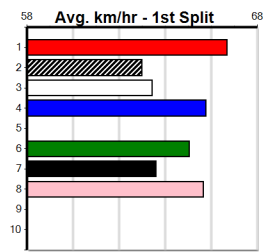

HOOKED ON SCOTCH @ STUD

Distance: 395m, Race Type: Mixed 4/5, Total Prizemoney: $3,360
1st: $2,250, 2nd: $690, 3rd: $345, 4th: $75

MYALL RAY (4) recent form around this circuit has been top shelf and he should be on the speed from the outset. GOT THE LOT (6) mixes his form but holds a class edge. JACK HOOK (2) can make a mid race move.

Watchdog Tips: 4 6 2 8 **Bet:** Win 4