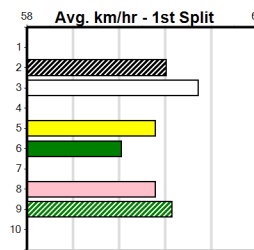

CATCH THE THIEF @ STUD

Distance: 350m, Race Type: Mixed 6/7, Total Prizemoney: $2,925
1st: $1,950, 2nd: $600, 3rd: $300, 4th: $75

ROBBIE LEE ROSE (6) has been luckless at his past few starts and with clear running he can return to the winners list. POSH PAWS (7) can skip out to an early lead. WESTERN BALE (2) was a little unlucky not to win here last time and has a better draw.

Watchdog Tips: **6** **7** **2** **3** **Bet:** Trifecta 6/2,3,7/2,3,7 ($10 - 166.67%)

1

TAKE THE EDGE [6] **$10.00**

BK Bitch Mar-22 **Gutsy win here las time, slightly harder, place.** **Trainer: Donna Dean (Nyora)**

Owner(s): R Haines **Sire: MY REDEEMER** **Dam: BAG OF TRICKS**

Winning Distances: < 300m (0) 300 - 399m (2) 400 - 499m (0) 500 - 599m (0) 600 - 699m (0) > 700m (0)

Winning Weights: 26.0(1) 26.2(1)

Rank	Draw	Wgt	Dist	Track	Date	Time	BOB	Margin	1st/2nd (Time)	PIR	Checked	Comment	WR	Split 1	S/P	Grade
3rd	(5)	26.4	350	TRA	R2	06-Mar-24	20.27	19.86	3.5L ANNIE MIKADO (20.04)	M/22	.	.	.	6.68	$8.70	M
1st	(7)	26.2	350	TRA	R1	25-Mar-24	20.44	19.90	0.50L INDI GOES BANG (20.46)	M/11	.	.	.	6.78	$3.70	M
2nd	(5)	26.5	350	TRA	R4	08-Apr-24	20.23	20.08	0.50L SUPER TURTLE (20.20)	M/32	.	.	.	6.73	$2.10	T3-RW
6th	(5)	26.1	350	TRA	R10	17-Apr-24	20.49	19.73	10.00 MINNIE ROCKS (19.80)	M/77	.	.	.	6.97	$17.10	X67
8th	(3)	26.4	350	TRA	R2	22-Apr-24	20.58	19.86	8.50L NOLAN BALE (20.01)	M/28	.	.	.	6.72	$7.50	T3-7
1st	(5)	26.0	350	TRA	R3	29-Apr-24	20.18	19.92	0.75L WESTERN BALE (20.23)	Q/33	.	.	.	6.71	$6.50	T3-7

Last 3 wins NOT included above

Box History

Bx	1st	2nd	3rd	4th	5th	6th	7th	8th
1								
2								
3								1
4								
5	1	1	1			1		
6								
7	1							
8								

Prize Best: $2580.00
Starts: 20.18(5)-29/4/24
Trk/Dts: 6-2-1-1
APM: 6-2-1-1 2328

2

WESTERN BALE (NSW)[7] **$7.00**

BK Dog Jan-22 **Tad unlucky not to beat the red here last time.** **Trainer: Robert Camilleri (Lara)**

Owner(s): B Wheeler **Sire: BARCIA BALE** **Dam: WELSLY BALE**

Winning Distances: < 300m (0) 300 - 399m (0) 400 - 499m (1) 500 - 599m (0) 600 - 699m (0) > 700m (0)

Winning Weights: 36.3(1)

Rank	Draw	Wgt	Dist	Track	Date	Time	BOB	Margin	1st/2nd (Time)	PIR	Checked	Comment	WR	Split 1	S/P	Grade
2nd	(3)	36.8	410	HOR	R1	01-Jan-24	23.28	23.01	0.50L ALLEY OOP (23.25)	Q/11	.	.	.	10.34	$6.20	M
1st	(6)	36.3	410	HOR	R1	09-Jan-24	23.45	23.12	4.50L WEBLEC WHISPER (23.76)	M/11	.	SW	.	10.41	$1.70	M
5th	(8)	36.3	485	HOR	R9	16-Jan-24	27.84	27.30	4.50L ALLEY OOP (27.54)	M/123	.	.	.	6.71	$2.80	X67
3rd	(2)	36.0	435	SLE	R9	21-Jan-24	25.14	24.08	2.75L TAHONTA (24.95)	M/533	.	.	.	5.46	$4.60	7
7th	(2)	35.7	410	HOR	R10	09-Feb-24	24.22	23.22	14.00 SUPER SEABIRD (23.28)	M/46	.	.	.	10.63	$2.70	X67
7th	(2)	34.9	410	HOR	R4	05-Apr-24	24.37	23.32	11.00 ASTON BUTTERS (23.63)	M/88	.	SW	.	10.92	$4.90	X67
2nd	(8)	35.2	390	BAL	R11	22-Apr-24	23.10	22.24	6.50L SON OF CECIL (22.67)	M/43	.	.	.	8.66	$3.10	T3-RW
2nd	(4)	34.9	350	TRA	R3	29-Apr-24	20.23	19.92	0.75L TAKE THE EDGE (20.18)	M/21	.	.	.	6.69	$2.40	T3-7

Last 3 wins NOT included above

Box History

Bx	1st	2nd	3rd	4th	5th	6th	7th	8th
1								
2			1				1	
3		1						2
4		1						
5								
6	1		1					
7						1		
8		1						

Prize Best: $3400.00
Starts: NBT
Trk/Dts: 10-1-3-2
APM: 1-0-1-0 2140