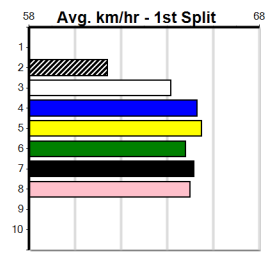

(VIC time)

BRIDGES ON ARGYLE TRARALGON

Distance: 350m, Race Type: Grade 5, Total Prizemoney: $2,925
1st: $1,950, 2nd: $600, 3rd: $300, 4th: $75

RUAPUKE ROCKS (6) returns from injury and he is an absolute flying machine when fit and with any luck in running should be winning. KEPLER BALE (2) is racing with confidence and can settle on the speed. BLUE OPAL ROCK (3) has early speed.

Watchdog Tips: **6** **2** **3** **5** **Bet:** **Win 6**

1

BEGONIA BELL [5] **Can explode out of the boxes at times, place value** **$12.00**

BEBD Bitch **May-21** **Sire: SENNACHIE** **Dam: BELLA EDITION** **Trainer: Susan Northway (Heyfield)**

Owner(s): J Berryman
Winning Distances: < 300m (0) 300 - 399m (7) 400 - 499m (0) 500 - 599m (0) 600 - 699m (0) > 700m (0)

Winning Weights: 31.4(1) 31.6(1) 31.7(3) 31.8(1) 32.2(1)

Box	1st	2nd	3rd	4th	5th	6th	7th	8th
1	1	1	1	1				
2	2	1	1				1	
3		1		1				
4			2				1	2
5	1	2				2		1
6	1	1		2	2			
7	2		2					
8					1	1		

Prize Best Starts Trk/Dts APM $24960.00
19.76(5)-26/7/23
33-7-6-4
26-6-5-3
6312

Box History

Bx	1st	2nd	3rd	4th	5th	6th	7th	8th
1	1	1	1	1				
2	2	1	1				1	
3		1		1				
4			2				1	2
5	1	2				2		1
6	1	1		2	2			
7	2		2					
8					1	1		

Last 3 wins NOT included above

Box	1st	2nd	3rd	4th	5th	6th	7th	8th					
1st (5)	31.7	350	TRA	R10	26-Jul-23	19.76	19.76	2.00L CYBER CRIME (19.90)	M/11	SW	6.55	$4.50	X34
1st (2)	31.8	395	TRA	R10	13-Sep-23	22.39	22.39	0.50L WILSON BALE (22.42)	M/112		3.73	$4.60	X45
1st (1)	32.2	350	TRA	R12	19-Jan-24	19.78	19.64	0.50L JOLENE BALE (19.80)	M/11		6.61	$2.60	5

2

KEPLER BALE (NSW)[5] **Back in form, settles on the speed, major player.** **$7.50**

F Dog **Sep-20** **Sire: KONOMI** **Dam: LILA BALE** **Trainer: Deborah Coleman (Lara)**

Owner(s): B Wheeler
Winning Distances: < 300m (0) 300 - 399m (4) 400 - 499m (11) 500 - 599m (0) 600 - 699m (0) > 700m (0)

Winning Weights: 32.0(1) 32.5(1) 33.0(1) 33.2(2) 33.4(3) 33.6(2) 33.7(2) 33.8(1) 34.4(1) 34.9(1)

Box	1st	2nd	3rd	4th	5th	6th	7th	8th
1	5	2	2	6	1	2		
2	4	3	1	6	2			
3	1	1	2	4	2			
4	3	3	1	4			2	
5	1	1	4		2	3	1	
6	1	1	1	5	1			
7	1	4	3			3		
8		1	1			2	1	

Prize Best Starts Trk/Dts APM $44102.50
20.08(1)-8/4/24
94-15-12-16
8-1-2-1
5847

Box History

Bx	1st	2nd	3rd	4th	5th	6th	7th	8th
1	5	2	2	6	1	2		
2	4	3	1	6	2			
3	1	1	2	4	2			
4	3	3	1	4			2	
5	1	1	4		2	3	1	
6	1	1	1	5	1			
7	1	4	3			3		
8		1	1			2	1	

Last 3 wins NOT included above

Box	1st	2nd	3rd	4th	5th	6th	7th	8th					
1st (2)	33.4	390	WBL	R4	18-May-23	22.39	22.27	1.00L MILKMAN NEIL (22.45)	Q/32	SW	8.77	$4.40	5
1st (2)	34.4	400	WGL	R7	27-Jun-23	22.73	22.62	2.25L TOUCH OF CLOVER (22.87)	M/52		8.44	$5.30	5
1st (1)	34.9	400	WGL	R7	18-Jul-23	23.19	22.73	0.50L GET A BEER (23.21)	M/32		8.56	$7.30	X45