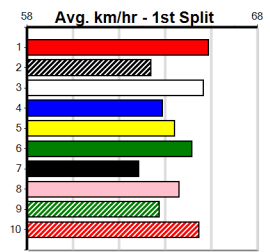

Geelong

12 10:45PM

(VIC time)

NP ELECTRICAL

Distance: 400m, Race Type: Grade 5, Total Prizemoney: $2,925
1st: $1,950, 2nd: $600, 3rd: $300, 4th: $75

GAYLE BALE (1) showed a return to form here when placed last time and she is drawn to go one better tonight. BERNARDO BEAST (3) is the most talented chaser in the race but he will need some room early. COMBO COL (6) is showing promise

Watchdog Tips: 1 3 6 7 Bet: Win 1

Race card for GAYLE BALE (NSW)[5]. Includes details on owner (B Wheeler), sire (DYNA VILLA), dam (HADEEL BALE), and a box history table. Price: $3.40.

Race card for SPRING BRUMBY (SA)[5]. Includes details on owner (G Black), sire (ASTON DEE BEE), dam (SPRING BLOOM), and a box history table. Price: $10.00.

Race card for BERNARDO BEAST [5]. Includes details on owner (J Hamilton), sire (BERNARDO), dam (VAN EVIE), and a box history table. Price: $4.20.

Race card for GOTHAM MARQUESS [5]. Includes details on owner (SMKN Lithgow), sire (AUSSIE INFRARED), dam (GOTHAM QUEEN), and a box history table. Price: $12.00.

Race card for ELEANOR RIGBY (NSW)[5]. Includes details on owner (G Black), sire (FERNANDO BALE), dam (HILL TOP BELLE), and a box history table. Price: $9.00.