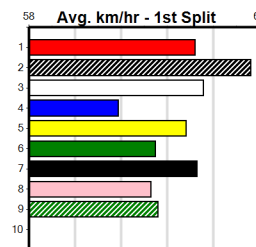

TTS ELECTRICS GDR

Distance: 680m, Race Type: Grade 5, Total Prizemoney: $5,940
1st: $4,040, 2nd: $1,215, 3rd: $610, 4th: $75

CINDY'S CHARM (1) can be hard to follow but she is fitted with a V12 engine and she should get a nice sit early on. HELLO PA (2) looks the leader and she is getting stronger with every run over this distance range. POMMEL BOY (7) won't be far away

Watchdog Tips: 1 2 7 6 Bet: Win 1

CINDY'S CHARM [5] Relies on luck, drawn to get the breaks, yes $4.60
BD Bitch Feb-21 Sire: BARCIA BALE Dam: SMOKIN' CINDY
Trainer: Tony Tufo (Labertouche)
Winning Distances: < 300m (0) 300 - 399m (2) 400 - 499m (3) 500 - 599m (2) 600 - 699m (0) > 700m (0)
Winning Weights: 28.3(1) 28.4(1) 28.5(1) 28.6(1) 29.1(1) 29.3(1) 29.4(1)
Box History table and Prize Best Starts table included.

HELLO PA [5] Looks the leader, getting stronger, danger $2.40
BE Bitch Sep-21 Sire: SUPERIOR PRODUCT Dam: MA'S PLUM JAM
Trainer: David Burnett (Little River)
Winning Distances: < 300m (0) 300 - 399m (0) 400 - 499m (0) 500 - 599m (3) 600 - 699m (2) > 700m (0)
Winning Weights: 28.1(1) 28.4(1) 28.8(1) 29.0(1) 29.1(1)
Box History table and Prize Best Starts table included.

RIPTIDE RUSLIE [5] Every chance last time, this is beyond him $16.00
BD Dog Apr-20 Sire: MY REDEEMER Dam: VIS VITAE
Trainer: Russell Edwards (Langwarrin)
Winning Distances: < 300m (0) 300 - 399m (0) 400 - 499m (0) 500 - 599m (2) 600 - 699m (5) > 700m (0)
Winning Weights: 27.5(2) 27.8(2) 28.0(1) 28.1(1) 28.4(1)
Box History table and Prize Best Starts table included.

LOCHAN AURA [5] Not the worst, can sneak into a place at odds $10.00
BK Dog Sep-20 Sire: MY REDEEMER Dam: FABREGAL
Trainer: Debbie Goudge (Terang)
Winning Distances: < 300m (0) 300 - 399m (0) 400 - 499m (2) 500 - 599m (2) 600 - 699m (3) > 700m (0)
Winning Weights: 31.4(1) 31.8(1) 31.9(2) 32.5(1) 32.7(2)
Box History table and Prize Best Starts table included.

RENEGADE RUSLIE [5] Gutsy win last time but this is harder, tested $12.00
WBK Bitch Apr-20 Sire: MY REDEEMER Dam: VIS VITAE
Trainer: Russell Edwards (Langwarrin)
Winning Distances: < 300m (0) 300 - 399m (1) 400 - 499m (0) 500 - 599m (2) 600 - 699m (0) > 700m (0)
Winning Weights: 25.9(1) 26.7(1) 27.1(1)
Box History table and Prize Best Starts table included.