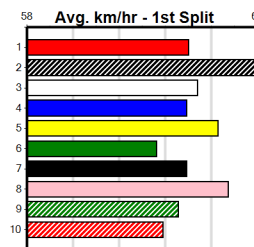

PARKER PUMPS

Distance: 400m, Race Type: Mixed 6/7, Total Prizemoney: $2,925
1st: $1,950, 2nd: $600, 3rd: $300, 4th: $75

TALCOTT BALE (4) has been impressive to date and he can light them up soon after box rise.
BLOODLINE (5) was dominant in her debut win here and she will dial up the pressure mid race.
BLACKPOOL RANGER (2) shows promise

Watchdog Tips: 4 5 2 6 **Bet:** Win 4

1

FANCY KIAARN [6] **$10.00**

Good record here, pace outside is a worry, place

BK Bitch Mar-22 Sire: WEBLEC ACE Dam: FANCY FRANCENE
Owner(s): CHAMPAGNE PTN (SYN), S Smith, A Langton
Winning Distances: < 300m (0) 300 - 399m (0) 400 - 499m (2) 500 - 599m (0) 600 - 699m (0) > 700m (0)
Winning Weights: 25.1(1) 25.2(1)

2nd (3)	24.7	400	GEL	R1	23-Feb-24	23.02	22.57	3.25L LATCH ON (22.79)	Q/12	8.58	$12.50	M
7th (6)	25.2	400	GEL	R1	09-Mar-24	24.60	22.50	25.00 SUPER SEDAN (22.90)	M/67	9.05	$5.00	M
1st (1)	25.2	400	GEL	R3	18-Mar-24	22.92	22.63	0.25L GO NOW (22.93)	Q/11	8.35	$2.00	M
1st (7)	25.1	400	GEL	R12	25-Mar-24	22.79	22.68	0.25L FABRICATE (22.80)	M/22	8.56	$8.60	7
3rd (1)	25.1	400	GEL	R11	02-Apr-24	23.07	22.50	2.75L PLUTOCRACY (22.89)	M/33	8.66	$3.30	6G
5th (7)	25.1	390	WBL	R10	11-Apr-24	22.61	22.09	7.50L URIAH BALE (22.09)	M/33	8.79	$15.10	X67
2nd (8)	25.2	400	GEL	R10	16-Apr-24	22.91	22.64	3.75L ZIPPING CLOONEY (22.65)	S/22	8.56	$3.00	6G
4th (5)	25.4	390	WBL	R2	25-Apr-24	22.65	22.14	6.00L VARSITY BALE (22.24)	M/56	8.84	$9.00	X67

Last 3 wins NOT included above

Box History

Bx	1st	2nd	3rd	4th	5th	6th	7th	8th
1	1							
2								
3		1						
4						1		
5				1				
6								1
7	1				1			1
8		1						

Prize Best $4025.00
Starts 22.79(7)-25/3/24
Trk/Dts 10-2-2-1
APM 7-2-2-1 3227

2

BLACKPOOL RANGER [6] **$4.00**

Never headed in his past two, can threaten

BK Dog Jul-22 Sire: ASTON RUPEE Dam: LOCHINVAR ADORE
Owner(s): A Kenyon
Winning Distances: < 300m (0) 300 - 399m (0) 400 - 499m (2) 500 - 599m (0) 600 - 699m (0) > 700m (0)
Winning Weights: 33.1(2)

2nd (1)	32.8	400	GEL	R1	15-Mar-24	23.28	22.46	7.00L BLAZER BALE (22.79)	M/22	8.56	$5.00	M
8th (3)	32.6	400	GEL	R1	29-Mar-24	24.02	22.41	21.00 LEO BALE (22.60)	M/27	8.45	$15.40	M
1st (6)	33.1	400	GEL	R3	16-Apr-24	22.94	22.64	0.75L JAIRON BALE (22.98)	Q/11	8.31	$5.90	M
1st (1)	33.1	400	GEL	R10	27-Apr-24	22.81	22.35	3.5L XOEL BALE (23.04)	Q/11	8.45	$5.70	X67

Last 3 wins NOT included above

Box History

Bx	1st	2nd	3rd	4th	5th	6th	7th	8th
1	1	1						
2								
3								1
4								
5								
6	1							
7								
8								

Prize Best $3470.00
Starts 22.81(1)-27/4/24
Trk/Dts 4-2-1-0
APM 4-2-1-0 3366