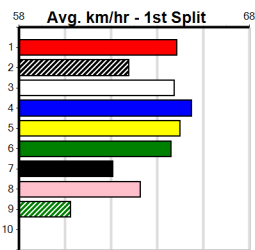

(VIC time)

MILLERS MUZZLES

Distance: 460m, Race Type: Mixed 6/7, Total Prizemoney: $2,925
1st: $1,950, 2nd: $600, 3rd: $300, 4th: $75

MAVIS TOLMIE (7) was brilliant when placed here last week and she is suited by the wide draw.
RESPECT ADVOCACY (2) was a dazzling 25.93 winner here recently and he will be in the firing line throughout. IDYLLIC JAMES (6) just needs luck early on

Watchdog Tips: **7** **2** **6** **8** **Bet:** **Win 7**

1

SCOTT AQUAPHOBIA [7] **Poor strike rate but has talent, place claims** **$10.00**
BK Dog May-22 **Sire: LK'S CRUSHN IT** **Dam: MISS BOOMING** **Trainer: Peter Bartlett (Bamawm)**
Owner(s): V Giles
Winning Distances: < 300m (0) 300 - 399m (1) 400 - 499m (0) 500 - 599m (0) 600 - 699m (0) > 700m (0)
Winning Weights: 32.8(1)

Box	1st	2nd	3rd	4th	5th	6th	7th	8th
1								
2								
3	1	1				1	2	
4					1	1		
5								
6	1	1			1	1		1
7	1							
8	1							

Prize Best Starts Trk/Dts APM
$3240.00 FSH
16-1-4-2
0-0-0-0
2136

Last 3 wins NOT included above

1st	2nd	3rd	4th	5th	6th	7th	8th							
1st (3)	32.8	350	HVL	R3	11-Jan-24	19.91	19.73	1.5L HUDSON FLYER (20.01)	M/3		SW	6.84	$5.00	M

2

RESPECT ADVOCACY [7] **Cracking 25.93 winner here, looks the danger** **$4.00**
BD Dog Apr-22 **Sire: FERNANDO BALE** **Dam: ORIGAMI ANGEL** **Trainer: Angela Langton (Anakie)**
Owner(s): CHAMPAGNE PTN (SYN), S Smith, A Langton
Winning Distances: < 300m (0) 300 - 399m (0) 400 - 499m (1) 500 - 599m (0) 600 - 699m (0) > 700m (0)
Winning Weights: 32.9(1)

Box	1st	2nd	3rd	4th	5th	6th	7th	8th
1								
2								
3				1				1
4								
5						1		
6								
7	1	1				1	1	
8	1							

Prize Best Starts Trk/Dts APM
$2535.00
25.93(8)-12/4/24
8-1-1-1
5-1-0-1
2260

Last 3 wins NOT included above

1st	2nd	3rd	4th	5th	6th	7th	8th							
7th (2)	32.9	460	GEL	R4	09-Dec-23	27.07	26.02	8.00L LUNA BEAUTY (26.51)	M/337			6.70	$21.00	M

3

ASTON PACE [6] **Down on confidence, may get crowded, tested** **$12.00**
WBE Bitch Jan-22 **Sire: FERNANDO BALE** **Dam: ZOOM OUT** **Trainer: Benjamin Magri (Avalon)**
Owner(s): R Borda
Winning Distances: < 300m (0) 300 - 399m (1) 400 - 499m (1) 500 - 599m (0) 600 - 699m (0) > 700m (0)
Winning Weights: 26.1(1) 26.5(1)

Box	1st	2nd	3rd	4th	5th	6th	7th	8th
1	1	1	1	1				
2								1
3	1	1						1
4		1	1	1				1
5		1		1	1			1
6						2		
7	1	1		1		1		
8	1	1	1					1

Prize Best Starts Trk/Dts APM
$7355.00
NBT
26-2-5-3
1-0-0-1
3056

Last 3 wins NOT included above

1st	2nd	3rd	4th	5th	6th	7th	8th							
1st (1)	26.1	390	WBL	R1	31-Aug-23	22.44	22.14	4.00L KING HUTCH (22.72)	M/11			8.71	$4.40	M
1st (3)	26.5	425	BEN	R11	08-Feb-24	24.15	23.61	1.25L GO FOR GOLD (24.22)	S/321			6.60	$6.30	X67

4

XOEL BALE (NSW)[7] **Shows promise but this is harder, place claims** **$9.00**
BK Dog May-22 **Sire: CHRISTO BALE** **Dam: QUINA BALE** **Trainer: Rebecca Gibbons (Avalon)**
Owner(s): B Wheeler
Winning Distances: < 300m (0) 300 - 399m (0) 400 - 499m (1) 500 - 599m (0) 600 - 699m (0) > 700m (0)
Winning Weights: 40.7(1)

Box	1st	2nd	3rd	4th	5th	6th	7th	8th
1								
2								
3								
4								
5	1							
6		1						
7		1						
8								

Prize Best Starts Trk/Dts APM
$3165.63
FSTD
3-1-2-0
0-0-0-0
3166

Last 3 wins NOT included above

1st	2nd	3rd	4th	5th	6th	7th	8th							
2nd (7)	41.2	390	WBL	R2	11-Apr-24	22.36	22.09	1.25L OUR MATE BEAR (22.29)	M/42			8.88	$2.60	M
1st (5)	40.7	410	HOR	R2	16-Apr-24	23.56	23.10	1.5L PROJECT MAYHEM (23.65)	M/11		SW	10.57	$1.30	M
2nd (6)	40.6	400	GEL	R10	27-Apr-24	23.04	22.35	3.5L BLACKPOOL RANGER	M/44			8.66	$6.20	X67