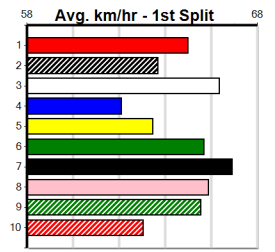

HAPPY 60TH BIRTHDAY POSSUM

Distance: 460m, Race Type: Mixed 4/5, Total Prizemoney: $3,360
1st: $2,250, 2nd: $690, 3rd: $345, 4th: $75

JUDGEMENT DAY (3) is slowly returning to his best and he should prove too strong in the run home. PAT ABILITY (7) can explode mid race and she likes to stay wide in her races. SIR CAPULET (8) is expected to race well fresh.

Watchdog Tips: 3 7 8 5 Bet: Box Trifecta 3,5,7,8 ($10 for 41.67%)

Race 1: SHIMA LITE [5] Needs to lead, will cop pressure, place best $7.50. Dog: SHIMA SHINE, LILLY FOX. Trainer: Thomas Dailly (Anakie). Includes winning distances, weights, and a box history table.

Race 2: CONFISCATE [5] Powerful type, gets the gun run, place claims $8.00. Dog: ALLEN DEED, PENELOPES CRUZN. Trainer: Kayla Cottrell (Pearcedale). Includes winning distances, weights, and a box history table.

Race 3: JUDGEMENT DAY [5] Back to his best, can take over mid race, yes $3.40. Dog: HOOKED ON SCOTCH, LEGENDARY LASS. Trainer: Anthony Azzopardi (Rowsley). Includes winning distances, weights, and a box history table.

Race 4: RAPIDFIRE DENZEL [5] Runs into a couple of good ones, prefer others $51.00. Dog: FABREGAS, WYNBURN LUCIFER. Trainer: Claire Allen (Greendale). Includes winning distances, weights, and a box history table.

Race 5: SHIMA STRIPE [4] Tough draw but will explode mid race, respect $4.20. Dog: SHIMA SHINE, SWIFT CURRENT. Trainer: Thomas Dailly (Anakie). Includes winning distances, weights, and a box history table.