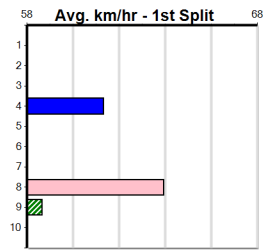

SPORTSBET HT2

Distance: 400m, Race Type: Maiden Heat, Total Prizemoney: $2,535
1st: $1,680, 2nd: $520, 3rd: $260, 4th: $75

Tough race with plenty of debutants, so keep an eye on the betting moves. ASTON BOTAN (5) hails from a strong dam line, while SERIAL STICKER (7) is trained locally and he is sure to have trialled here. PAW GRADY (3) is bred to be a star

Watchdog Tips: 5 7 3 2 **Bet:** Win 5

Form Box	Wgt	Dist	Track	Date	Time	BON	Margin	1st/2nd (Time)	PIR	Checked	Comment	WR	Split 1	S/P	Grade		
1	DESIRABILITY [M] $7.00																
	Bred to have plenty of early speed, watch betting																
	BK Bitch Aug-22 Sire: BERNARDO Dam: FLOWING Trainer: Benny Briffa (Coolaroo)																
	Owner(s): A Tullio																
	Winning Distances: < 300m (0) 300 - 399m (0) 400 - 499m (0) 500 - 599m (0) 600 - 699m (0) > 700m (0)																
	Winning Weights:																
	<table border="1" style="width: 100%; border-collapse: collapse;"> <thead> <tr> <th>Bx</th> <th>1st</th> <th>2nd</th> <th>3rd</th> <th>4th</th> <th>5th</th> <th>6th</th> <th>7th</th> <th>8th</th> </tr> </thead> <tbody> <tr><td>1</td><td></td><td></td><td></td><td></td><td></td><td></td><td></td><td></td></tr> <tr><td>2</td><td></td><td></td><td></td><td></td><td></td><td></td><td></td><td></td></tr> <tr><td>3</td><td></td><td></td><td></td><td></td><td></td><td></td><td></td><td></td></tr> <tr><td>4</td><td></td><td></td><td></td><td></td><td></td><td></td><td></td><td></td></tr> <tr><td>5</td><td></td><td></td><td></td><td></td><td></td><td></td><td></td><td></td></tr> <tr><td>6</td><td></td><td></td><td></td><td></td><td></td><td></td><td></td><td></td></tr> <tr><td>7</td><td></td><td></td><td></td><td></td><td></td><td></td><td></td><td></td></tr> <tr><td>8</td><td></td><td></td><td></td><td></td><td></td><td></td><td></td><td></td></tr> </tbody> </table>																
	Last 3 wins NOT included above																
	<table border="1" style="width: 100%; border-collapse: collapse;"> <tr> <td>Prize Best</td> <td></td> <td>$0</td> </tr> <tr> <td>Starts</td> <td>0-0-0-0</td> <td>FSH</td> </tr> <tr> <td>Trk/Dts</td> <td>0-0-0-0</td> <td></td> </tr> <tr> <td>APM</td> <td></td> <td>0</td> </tr> </table>																
	2	RIVER PLAY [M] $6.00															
Dam was a more than capable, watch betting																	
BK Dog Aug-22 Sire: AUSSIE INFRARED Dam: PAIR OF NINES Trainer: Dylan Sharp (Lara)																	
Owner(s): Vi Alskar Hundar (SYN), A Lie, J Sharp																	
Winning Distances: < 300m (0) 300 - 399m (0) 400 - 499m (0) 500 - 599m (0) 600 - 699m (0) > 700m (0)																	
Winning Weights:																	
<table border="1" style="width: 100%; border-collapse: collapse;"> <thead> <tr> <th>Bx</th> <th>1st</th> <th>2nd</th> <th>3rd</th> <th>4th</th> <th>5th</th> <th>6th</th> <th>7th</th> <th>8th</th> </tr> </thead> <tbody> <tr><td>1</td><td></td><td></td><td></td><td></td><td></td><td></td><td></td><td></td></tr> <tr><td>2</td><td></td><td></td><td></td><td></td><td></td><td></td><td></td><td></td></tr> <tr><td>3</td><td></td><td></td><td></td><td></td><td></td><td></td><td></td><td></td></tr> <tr><td>4</td><td></td><td></td><td></td><td></td><td></td><td></td><td></td><td></td></tr> <tr><td>5</td><td></td><td></td><td></td><td></td><td></td><td></td><td></td><td></td></tr> <tr><td>6</td><td></td><td></td><td></td><td></td><td></td><td></td><td></td><td></td></tr> <tr><td>7</td><td></td><td></td><td></td><td></td><td></td><td></td><td></td><td></td></tr> <tr><td>8</td><td></td><td></td><td></td><td></td><td></td><td></td><td></td><td></td></tr> </tbody> </table>																	
Last 3 wins NOT included above																	
<table border="1" style="width: 100%; border-collapse: collapse;"> <tr> <td>Prize Best</td> <td></td> <td>$0</td> </tr> <tr> <td>Starts</td> <td>0-0-0-0</td> <td>FSH</td> </tr> <tr> <td>Trk/Dts</td> <td>0-0-0-0</td> <td></td> </tr> <tr> <td>APM</td> <td></td> <td>0</td> </tr> </table>																	
3		PAW GRADY (NSW)[M] $4.00															
	Dam was one of the greats, in good hands																
	BK Dog Jul-22 Sire: ALLEN DEED Dam: FANTA BALE Trainer: Mark Delbridge (Balliang)																
	Owner(s): B Wheeler																
	Winning Distances: < 300m (0) 300 - 399m (0) 400 - 499m (0) 500 - 599m (0) 600 - 699m (0) > 700m (0)																
	Winning Weights: