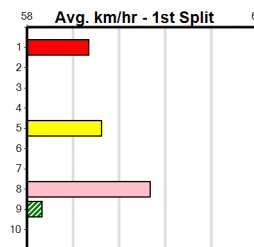

SPORTSBET HT1

Distance: 400m, Race Type: Maiden Heat, Total Prizemoney: $2,535
1st: $1,680, 2nd: $520, 3rd: $260, 4th: $75

The well bred BILLBOARD (7) is a member of a powerful kennel and he is expected to fire on debut.
RIVIA ZORO (1) has the good draw and he has turned in some handy performances to date.
SHAKER STICKER (4) must be respected

Watchdog Tips: **7** **1** **4** **2** **Bet:** **Win 7**

Form Box	Wgt	Dist	Track	Date	Time	BON	Margin	1st/2nd (Time)	PIR	Checked	Comment	W/R	Split 1	S/P	Grade		
1	RIVIA ZORO [M] Shown enough talent, draw helps, major player $4.60																
	BK Dog Jul-22 Sire: ALLEN DEED Dam: RIVIA BALE Trainer: Thomas Dailly (Anakie)																
	Owner(s): DAILY GREYHOUND FARMS (SYN), G Dailly, T Dailly																
	Winning Distances: < 300m (0) 300 - 399m (0) 400 - 499m (0) 500 - 599m (0) 600 - 699m (0) > 700m (0)																
	Winning Weights:																
	2nd (7) 33.4 460 GEL R1 12-Apr-24 26.22 25.93 4.25L RESPECT ADVOCACY M/422 6.84 $24.20 M																
	7th (4) 33.3 460 GEL R1 19-Apr-24 26.57 25.58 12.00 THIS TRAIN (25.79) M/658 6.71 $11.90 MH																
	4th (7) 33.0 390 BAL R3 24-Apr-24 22.56 22.02 0.50L KATHLEN'S ENTITY (22.52) M/64 8.72 $8.50 MH																
	Last 3 wins NOT included above																
	Box History																
<table border="1"> <thead> <tr> <th>Bx</th> <th>1st</th> <th>2nd</th> <th>3rd</th> <th>4th</th> <th>5th</th> <th>6th</th> <th>7th</th> <th>8th</th> </tr> </thead> <tbody> <tr><td>1</td><td></td><td></td><td></td><td></td><td></td><td></td><td></td><td></td></tr> <tr><td>2</td><td></td><td></td><td></td><td></td><td></td><td></td><td></td><td></td></tr> <tr><td>3</td><td></td><td></td><td></td><td></td><td></td><td></td><td></td><td></td></tr> <tr><td>4</td><td></td><td></td><td></td><td></td><td></td><td></td><td></td><td>1</td></tr> <tr><td>5</td><td></td><td></td><td></td><td></td><td></td><td></td><td></td><td></td></tr> <tr><td>6</td><td></td><td></td><td></td><td></td><td></td><td></td><td></td><td></td></tr> <tr><td>7</td><td></td><td>1</td><td></td><td>1</td><td></td><td></td><td></td><td></td></tr> <tr><td>8</td><td></td><td></td><td></td><td></td><td></td><td></td><td></td><td></td></tr> <tr> <td>Prize Best</td> <td colspan="7"></td> <td>$595.00</td> <td></td> </tr> <tr> <td>Starts</td> <td colspan="7"></td> <td>3-0-1-0</td> <td>FSTD</td> </tr> <tr> <td>Trk/Dts</td> <td colspan="7"></td> <td>0-0-0-0</td> <td></td> </tr> <tr> <td>APM</td> <td colspan="7"></td> <td>595</td> <td></td> </tr> </tbody> </table>																	
2	NIRRANDA GRACIE [M] Dam has produced some capable types $9.00																
	BD Bitch Jan-22 Sire: KINLOCH BRAE Dam: JUST LOVIN' IT Trainer: Ashley Mcdowall (Nullawarre)																
	Owner(s): A Rippon																
	Winning Distances: < 300m (0) 300 - 399m (0) 400 - 499m (0) 500 - 599m (0) 600 - 699m (0) > 700m (0)																
	Winning Weights:																
	Last 3 wins NOT included above																
	Box History																
	<table border="1"> <thead> <tr> <th>Bx</th> <th>1st</th> <th>2nd</th> <th>3rd</th> <th>4th</th> <th>5th</th> <th>6th</th> <th>7th</th> <th>8th</th> </tr> </thead> <tbody> <tr><td>1</td><td></td><td></td><td></td><td></td><td></td><td></td><td></td><td></td></tr> <tr><td>2</td><td></td><td></td><td></td><td></td><td></td><td></td><td></td><td></td></tr> <tr><td>3</td><td></td><td></td><td></td><td></td><td></td><td></td><td></td><td></td></tr> <tr><td>4</td><td></td><td></td><td></td><td></td><td></td><td></td><td></td><td></td></tr> <tr><td>5</td><td></td><td></td><td></td><td></td><td></td><td></td><td></td><td></td></tr> <tr><td>6</td><td></td><td></td><td></td><td></td><td></td><td></td><td></td><td></td></tr> <tr><td>7</td><td></td><td></td><td></td><td></td><td></td><td></td><td></td><td></td></tr> <tr><td>8</td><td></td><td></td><td></td><td></td><td></td><td></td><td></td><td></td></tr> <tr> <td>Prize Best</td> <td colspan="7"></td> <td>$0</td> <td>FSH</td> </tr> <tr> <td>Starts</td> <td colspan="7"></td> <td>0-0-0-0</td> <td></td> </tr> <tr> <td>Trk/Dts</td> <td colspan="7"></td> <td>0-0-0-0</td> <td></td> </tr> <tr> <td>APM</td> <td colspan="7"></td> <td>0</td> <td></td> </tr> </tbody> </table>																
	3	DUSTY ALICE [M] Dam line has produced some talented chasers $7.00															
		F Bitch Aug-22 Sire: AUSSIE INFRARED Dam: PAIR OF NINES Trainer: Jason Sharp (Lara)															
Owner(s): Vi Alskar Hundar (SYN), A Lie, J Sharp																	
Winning Distances: < 300m (0) 300 - 399m (0) 400 - 499m (0) 500 - 599m (0) 600 - 699m (0) > 700m (0)																	
Winning Weights:																	
Last 3 wins NOT included above																	
Box History