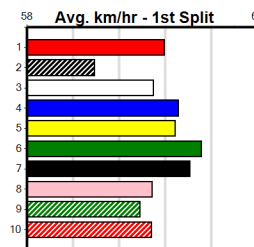

MERV JENNINGS SIGNS

Distance: 460m, Race Type: Grade 5, Total Prizemoney: $2,925
1st: $1,950, 2nd: $600, 3rd: $300, 4th: $75

YOGEN BALE (5) will find this easier than his most recent racing and he can assume control before the bend. BACK TO SCRATCH (7) owns a handy 25.98 PB here and he can atone for his luckless racing of late. TINKER CRYSTAL (6) can run a cheeky race

Watchdog Tips: 5 7 6 4 Bet: Box Trifecta 4,5,6,7 ($10 for 41.67%)

DASHING CLAUDIA [5] Can miss the kick but will get cover, place claims $4.60
Owner(s): Multiplication (SYN), R Mayes, T Dray, J Calyk
Trainer: Jason Sharp (Lara)

RAPIDFIRE SERENA [5] Slow early, will push wide, may find bother $7.00
Owner(s): Just for us (SYN), B Hare, C Allen
Trainer: Brett Hare (Greendale)

NORSE QUEEN [5] Back in form but this is harder, prefer others $12.00
Owner(s): SMKN (SYN), M Lithgow, D Maynes, K Maynes, N Riseley, E Avdulla
Trainer: Sean Lithgow (Devon Meadows)

MISS GRAVITY [5] Racing well, good turn of foot, keep safe $6.00
Owner(s): G Tsakissiris
Trainer: George Cini (Miners Rest)

YOGEN BALE (NSW)[5] Drops in class, can cross through the bend, yes $3.60
Owner(s): B Wheeler
Trainer: Mark Delbridge (Balliang)

1

2

3

4

5