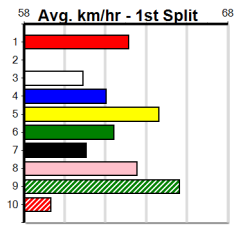

HEALESVILLE FOOTBALL NETBALL CLUB

Distance: 300m, Race Type: Tier 3 - Maiden, Total Prizemoney: \$1,530
1st: \$1,000, 2nd: \$320, 3rd: \$160, 4th: \$50

2

11:27AM

(VIC time)

MAJOR BASIL (8) showed good speed in his handy placing two starts back and he could prove hard to hold out in this. GARY KNEW IT (5) can find the arm soon after box rise and looks like the one they will need to catch.