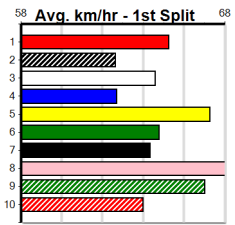

"THE SHED" @ HEALESVILLE GREYS

Distance: 350m, Race Type: Grade 5 T3, Total Prizemoney: \$1,530
1st: \$1,000, 2nd: \$320, 3rd: \$160, 4th: \$50

8

1:22PM

(VIC time)

HAMILLSON (5) has ran good placings in his last 2 starts and he looks like he may have a bit too much class for his rivals first up from his spell. SMILING SPANIARD (2) is much better than his last couple of starts and he could challenge here.