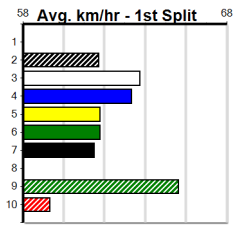

SPORTSBET NOBODY DOES IT EASIER

Distance: 300m, Race Type: Tier 3 - Maiden, Total Prizemoney: $1,530
1st: $1,000, 2nd: $320, 3rd: $160, 4th: $50

1

11:04AM
(VIC time)

Very tough affair with plenty of value sure to be on offer. MAD KEV (7) was smartly placed here 4 starts back and he may be the one to beat. KID GEORGE (4) has shown ability in recent placings and can challenge.

Watchdog Tips: **7** **4** **6** **5** **Bet:** **Win 7**