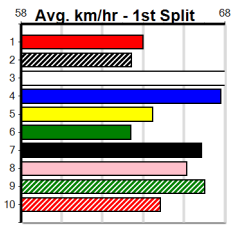

SPORTSBET GREEN TICKS

Distance: 300m, Race Type: Grade 5 T3, Total Prizemoney: \$1,530
1st: \$1,000, 2nd: \$320, 3rd: \$160, 4th: \$50

12

2:45PM

(VIC time)

LADY MERLE (7) has recorded smart placings in 2 of her last 4 starts and she could be the one to beat in this. INTER BLACK FIRE (4) can show a good turn of foot once balanced and can challenge with an ounce of luck early.