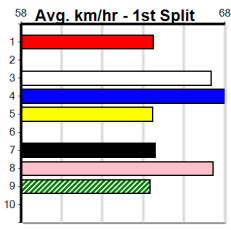

CROYDON HOMING PIGEON CLUB

Distance: 300m, Race Type: Tier 3 - Grade 7, Total Prizemoney: $1,530
1st: $1,000, 2nd: $320, 3rd: $160, 4th: $50

4

12:02PM

(VIC time)

INTER ROUGE (3) has been racing in fine fashion of late and she looks hard to hold out in a race of this nature. BLUE CHINCHILLA (2) was a solid last start winner here and could be the danger after a freshen up. ZOOM CALL (4) can race on the speed.

Watchdog Tips: **3** **2** **4** **1** **Bet:** **Box Trifecta 1,2,3,4 ($10 for 41.67%)**