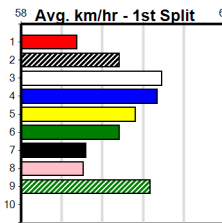

JVM GREEN LIGHT ON PODCAST

Distance: 350m, Race Type: Tier 3 - Grade 7, Total Prizemoney: \$1,530
1st: \$1,000, 2nd: \$320, 3rd: \$160, 4th: \$50

5

12:22PM

(VIC time)

LADY AMRON (2) was a good Temora winner 4 starts back and she could be the one to beat from her good draw. CANNONEER (4) has shown good early speed in his recent placings and he could be prominent throughout in this.