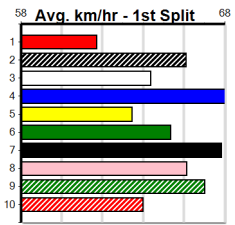

DOWNLOAD THE WATCHDOG APP

Distance: 350m, Race Type: Grade 5 T3, Total Prizemoney: $1,530
1st: $1,000, 2nd: $320, 3rd: $160, 4th: $50

6

12:42PM
(VIC time)

TWO WAY GLASS (7) posted solid wins from wide draws in February and he could be the one to beat first up from a spell. BEAR LEE BANDIT (4) loves racing here and will find this a bit easier than his last few starts.

Watchdog Tips:

7

4

3

5

Bet:

Win 7