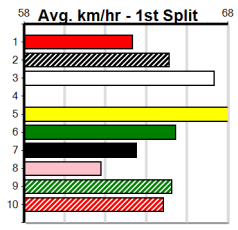

HEALESVILLE PHYSIO & SPORTS MEDICI

Distance: 300m, Race Type: Grade 5 T3, Total Prizemoney: \$1,530
1st: \$1,000, 2nd: \$320, 3rd: \$160, 4th: \$50

11

2:24PM

(VIC time)

IRISH BREW (3) can race on the speed from the outset in this and he will be hard to reel in if he can find the arm. SIDEWINDER (6) can explode mid race in her races and she could be right in the finish with an ounce of luck.