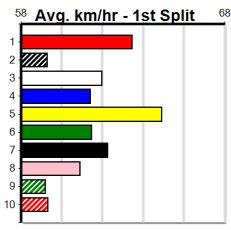

Healesville

MONTROSE IGA LIQUOR

Distance: 350m, Race Type: Tier 3 - Maiden, Total Prizemoney: $1,530
1st: $1,000, 2nd: $320, 3rd: $160, 4th: $50

3

11:47AM
(VIC time)

BLUE FLAME (6) ran a handy placing 3 starts and she may only need an ounce of luck early to salute in a race of this nature. MIAMI TICKET (5) can race on the speed from the outset and could be hard to reel in if he can find the arm.

Watchdog Tips: **6** **5** **7** **1** Bet: **Win 6**