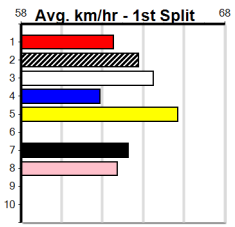

MR HUMMER LIMOS

Distance: 300m, Race Type: Tier 3 - Grade 6, Total Prizemoney: $1,530
1st: $1,000, 2nd: $320, 3rd: $160, 4th: $50

9

1:44PM

(VIC time)

CALL ME DUSTY (6) can explode soon after box rise in his races and he will be hard to reel in of he can find the arm early. FEROCIOUS SANDY (5) can race on the speed from the outset as well and could be right in the finish.

Watchdog Tips:

6

5

1

8

Bet:

Win 6

Form Box Weight Dist Track Date Time BON Margin 1st/2nd (Time) PIR Checked Comment W/R Split 1 S/P Grade

1 NORMAL LIFE [6] *Gun draw, good all the way win 3 back, big chance.*

BK B Aug-21 NEED MY MONEYNOW LITTLE BIT SLICK **$5.50**

Trainer: Gavin Ithier (Devon Meadows)

4th (5)	28.1	400	MTG	R4	26-Nov-23	23.80	22.82	10.00	LMINH ELLIE (23.10)	M/11	.	.	.	11.06	$5.00	6
1st (2)	28.5	400	GEL	R9	26-Dec-23	22.87	22.58	0.75	L SHERICKA (22.92)	Q/11	.	.	.	8.33	$21.90	7
5th (2)	29.1	350	TRA	R9	06-Apr-24	20.42	19.91	4.75	LANNIE MIKADO (20.09)	M/34	.	.	SW	6.68	$13.50	X67
4th (3)	28.8	350	TRA	R9	22-Apr-24	20.31	19.86	3.00	LINTER BLACK FIRE (20.11)	M/33	.	.	.	6.77	$5.60	T3-6

Owner(s): Dayas Star (SYN), G Ithier, C Ithier

Winning Boxes

1	2	3	4	5	6	7	8
1						1	
Prize	$3,330.00						
Best	FSH						
Starts	18-2-2-3						
Trk/Dst	0-0-0-0						
APM	$906						

2 CARTEL GLAMOUR [6] *Can show early speed but place looks best.*

BD B May-22 FERNANDO BALE VEGAS TICKET **$12.00**

Trainer: Kristin Tucker (Tanjil South)

2nd (8)	25.6	435	SLE	R11	05-Apr-24	25.17	24.60	8.50	LLOSE MY MIND (24.60)	M/222	.	.	.	5.40	$4.90	X67
7th (2)	25.5	400	GEL	R10	09-Apr-24	23.29	22.46	7.50	LPERFECT TONIGHT (22.78)	Q/25	.	.	.	8.54	$54.60	X67H
4th (6)	25.7	395	TRA	R10	15-Apr-24	22.94	22.38	3.5	LXARN BALE (22.70)	M/222	.	.	.	3.85	$2.50	X67
4th (6)	25.7	425	BEN	R10	20-Apr-24	24.56	23.92	1.00	L SOUTHERN LAW (24.49)	M/223	.	.	.	6.65	$12.60	X67

Owner(s): K Tucker

Winning Boxes

1	2	3	4	5	6	7	8
					1	1	
Prize	$2,655.00						
Best	FSTD						
Starts	23-2-1-1						
Trk/Dst	0-0-0-0						
APM	$1593						

ENG HVL 2024-05-06

3 ORIENTAL EMERALD [6] *Resuming, good win 2 starts back when led, respect*

BK B Mar-22 ZIPPING GARTH ORIENTAL JEWEL **$9.00**

Trainer: Paula Boots (Merrigum)

8th (5)	28.4	390	SHP	R3	05-Feb-24	23.18	21.91	12.00	LHARRY ZOOM (22.37)	M/78	.	.	.	8.90	$23.60	X67
6th (8)	28.2	390	SHP	R1	26-Feb-24	23.06	21.99	9.00	LESPECIAL DIGGER (22.43)	M/36	.	.	.	8.58	$39.20	X67
1st (6)	27.8	390	SHP	R9	05-Mar-24	22.42	22.11	1.25	LMOE PATTY (22.49)	M/11	.	.	.	8.48	$21.90	7
6th (1)	27.9	390	SHP	R9	14-Mar-24	22.97	22.13	12.00	L FASCINATE BLAZE (22.13)	M/66	.	.	.	8.85	$6.60	6G

Owner(s): N Hebart

Winning Boxes

1	2	3	4	5	6	7	8
					1	1	
Prize	$3,570.00						
Best	FSH						
Starts	10-2-3-1						
Trk/Dst	0-0-0-0						
APM	$1828						

4 BE LITTLE [6] *Draw is a worry in this, will need some luck early*

BK D Nov-20 BERNARDO ZIPPING TINA **$21.00**

Trainer: Gary Mcmillan (Nambrok)

2nd (6)	30.4	435	SLE	R9	05-Apr-24	25.18	24.60	2.00	LCHRISSEY HAND (25.04)	M/544	.	.	.	5.47	$12.30	X67
2nd (2)	30.9	510	SLE	R7	10-Apr-24	29.39	29.19	3.00	LBEAR HAND (29.19)	Q/222	.	.	.	9.48	$40.80	X67
7th (5)	31.2	450	TRA	R8	17-Apr-24	25.73	25.09	9.50	LDR. KENNETH (25.09)	M/466	.	.	.	6.84	$32.60	X67
5th (6)	30.8	350	TRA	R10	29-Apr-24	20.46	19.92	2.00	LHAY RILEY (20.32)	M/45	.	.	.	6.85	$6.30	T3-6

Owner(s): G Mcmillan

Winning Boxes

1	2	3	4	5	6	7	8
1							1
Prize	$10,170.71						
Best	17.08						
Starts	44-2-7-13						
Trk/Dst	10-1-1-3						
APM	$3956