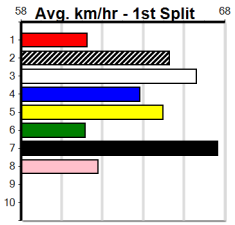

Healesville

PITSTOP MOWER REPAIRS (2-4 WINS)

Distance: 350m, Race Type: Tier 3 - Restricted Win, Total Prizemoney: \$1,530
1st: \$1,000, 2nd: \$320, 3rd: \$160, 4th: \$50

7

12:57PM

(VIC time)

SOUTHERN LAW (8) recorded a smart all the way win from this draw 2 starts back and he shouldn't find today's company any harder. GET A GRIP (7) can show a good turn of foot once into full stride and he could be right in the finish in this.