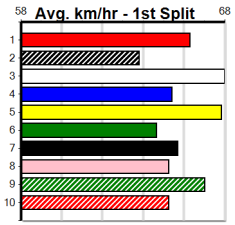

JASON McKEOWN PHOTOGRAPHY

Distance: 300m, Race Type: Grade 5 T3, Total Prizemoney: $1,530
1st: $1,000, 2nd: $320, 3rd: $160, 4th: $50

10

2:09PM

(VIC time)

SAINTLY SAL (2) will find this much easier than his last few starts and he looks like the one to beat from his good draw. REELING DOLLARS (5) has ran solid placings in his last 3 starts and he can challenge if fully fit first up.

Watchdog Tips:

2

5

4

3

Bet:

Win 2