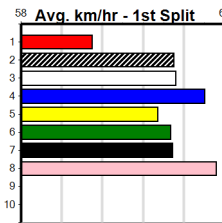

PETER BROWN CUSTOM HOMES

Distance: 425m, Race Type: Grade 6, Total Prizemoney: $2,925
1st: $1,950, 2nd: $600, 3rd: $300, 4th: $75

10

6:24PM

(VIC time)

LEO BALE (8) is a serious up and comer and he should light up his rivals in the middle stages.
CRUSOE RICO (3) owns a handy 23.95 PB here and he will be in the firing line throughout. ALWAYS
MIA (2) has a good record here and has early speed

Watchdog Tips:

8

3

2

6

Bet:

Win 8