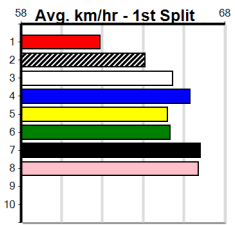

SPORTSBET HT1

Distance: 500m, Race Type: Grade 5 Heat, Total Prizemoney: $3,340
1st: $2,230, 2nd: $690, 3rd: $345, 4th: $75

6

5:00PM

(VIC time)

PONTING (1) continues to get better with every run and he is drawn to make every post a winner.
MIGHTY QUINN (2) is a powerful type and he should be able to follow the red through early on.
LAKEVIEW VINCENT (7) has the pace to cross early.

Watchdog Tips:

1

2

7

6

Bet:

Win 1