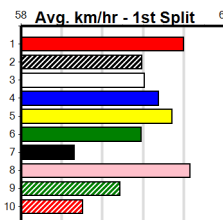

BENDIGO ADVERTISER

Distance: 425m, Race Type: Grade 5, Total Prizemoney: $2,925
1st: $1,950, 2nd: $600, 3rd: $300, 4th: $75

SIT AND STEER (5) will find this easier than his most recent racing and he can assume control soon after box rise. MILITANT STORM (3) is better than her form reads and she has a great record here. ELLI'S MY GIRL (8) is suitably drawn.

Watchdog Tips:

5

3

8

2

Bet:

Win 5

Main table containing race details for 10 races, including horse names, trainers, odds, and winning boxes.