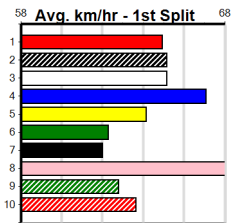

AG TYRES & WHEELS

Distance: 425m, Race Type: Grade 7, Total Prizemoney: $2,925
1st: $1,950, 2nd: $600, 3rd: $300, 4th: $75

9

6:00PM
(VIC time)

GRANNIE MAY (8) was simply dominant when scoring on debut at Shepparton and she looks to have a bit on these. OUR MATE BEAR (3) is better than her past two and she will be in the firing line throughout. PEGLEG PETE (2) can fire fresh

Watchdog Tips:

8

3

2

5

Bet:

Win 8