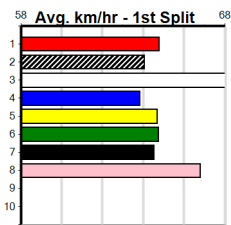

Table with 11 main sections (1-11) detailing race results. Each section includes race number, horse name, trainer, odds, and a 'Winning Boxes' table.

Bendigo

# JARROD LARKIN CONCRETING

Distance: 425m, Race Type: Mixed 3/4, Total Prizemoney: \$3,360  
 1st: \$2,250, 2nd: \$690, 3rd: \$345, 4th: \$75