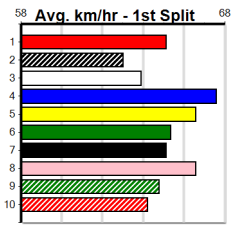

SHIMA SHINE AT STUD

Distance: 425m, Race Type: Grade 5, Total Prizemoney: $2,925
1st: $1,950, 2nd: $600, 3rd: $300, 4th: $75

Watchdog Tips:

1 2 6 8

Bet:

Win 1

Table with 10 rows, each representing a race. Each row includes race number, title, trainer, horse names, race details (time, distance, track), and winning boxes. The table is organized into columns for race information and betting details.