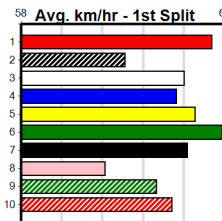

# HANRAHAN PLUMBING

Distance: 425m, Race Type: Mixed 4/5, Total Prizemoney: \$3,360  
1st: \$2,250, 2nd: \$690, 3rd: \$345, 4th: \$75

CANYA NITRATE (7) is a genuine star on the rise and he is expected to fire first up from a spell.  
MISTRESS OASIS (5) has a nice turn of foot and she can pressure the favourite throughout.  
BRUCE'S SHOUT (4) is showing potential.