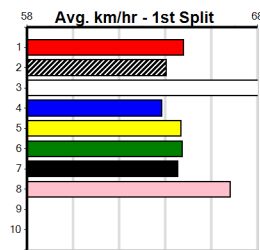

JARROD LARKIN CONCRETING

Distance: 425m, Race Type: Mixed 3/4, Total Prizemoney: $3,360
1st: $2,250, 2nd: $690, 3rd: $345, 4th: $75

LOOKS LIKE MAGIC (3) owns a sizzling 23.68 PB here and he should have no trouble clearing the inside two runners early. BEN SHAKER (8) returned to form here last time and he exits the same draw today. NICKLEBY ACTION (7) has a nice turn of foot.

Watchdog Tips: 3 8 7 4 Bet: Box Trifecta 3,4,7,8 ($10 for 41.67%)

LET'S EMBRACE [3] Honest type but may need it easier, next time $10.00
BK Bitch Dec-20 Sire: FERNANDO BALE Dam: SMITTEN
Owner(s): N Darragh
Winning Distances: < 300m (0) 300 - 399m (5) 400 - 499m (7) 500 - 599m (0) 600 - 699m (0) > 700m (0)
Trainer: Scott Stefanos (Longwood)

BLUE TICK NELSON [4] Front runner, too much pace on his outside, no $16.00
BK Dog Apr-21 Sire: COLLISION Dam: ZARA'S ENTITY
Owner(s): J Chilcott
Winning Distances: < 300m (0) 300 - 399m (0) 400 - 499m (6) 500 - 599m (0) 600 - 699m (0) > 700m (0)
Trainer: Julie Chilcott (Heathcote)

LOOKS LIKE MAGIC [4] Quick PB here, can pounce on the arm, yes $2.80
BK Dog Jun-21 Sire: FERNANDO BALE Dam: MAGIC MOON DUST
Owner(s): G Bahen
Winning Distances: < 300m (0) 300 - 399m (5) 400 - 499m (4) 500 - 599m (0) 600 - 699m (0) > 700m (0)
Trainer: Glenn Bahen (Broadford)

ELITE JET [4] Down on confidence, pace inside is a worry $8.00
BE Dog Jul-20 Sire: AUSSIE INFRARED Dam: VALENCIA GEM
Owner(s): Elite Greyhounds (SYN), J Timperley, D Rhoden, D O'meachair, B Telford
Winning Distances: < 300m (0) 300 - 399m (6) 400 - 499m (15) 500 - 599m (0) 600 - 699m (0) > 700m (0)
Trainer: Lisa Delbridge (Balliang)

SHINE ON LILLY [4] *** SCRATCHED *** $12.00
BKW Bitch Nov-21 Sire: SHIMA SHINE Dam: CIMARRON STRIP
Owner(s): G Masterson
Winning Distances: < 300m (0) 300 - 399m (2) 400 - 499m (4) 500 - 599m (0) 600 - 699m (0) > 700m (0)
Trainer: Graeme Jose (Catani)

1

2

3

4

5