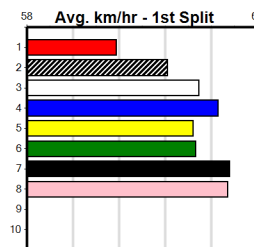

SPORTSBET HT1

Distance: 500m, Race Type: Grade 5 Heat, Total Prizemoney: $3,340
1st: $2,230, 2nd: $690, 3rd: $345, 4th: $75

PONTING (1) continues to get better with every run and he is drawn to make every post a winner.
MIGHTY QUINN (2) is a powerful type and he should be able to follow the red through early on.
LAKEVIEW VINCENT (7) has the pace to cross early.

Watchdog Tips: 1 2 7 6 Bet: Win 1

PONTING [5] Continues to impress, journey suits, yes $3.40
BK Dog Aug-22 Sire: SH AVATAR Dam: ROCKIN' ROSIE
Owner(s): Playing to win (SYN), G Masterson, M Murray
Trainer: Graeme Jose (Catani)

MIGHTY QUINN [5] Relies on luck but will get the gun run $3.60
BK Dog Nov-21 Sire: SHIMA SHINE Dam: SWIFT CURRENT
Owner(s): SMSK Racing (SYN), S Gunnell, K O'brien, M Crowe, S Crowe
Trainer: Rodney Clark (Echuca Village)

ALLEY OOP [5] Placed in three of four here, place hope again $10.00
BK Bitch Dec-21 Sire: SUPERIOR PANAMA Dam: GEMILLY
Owner(s): K Pitt
Trainer: Garry George (Beulah)

VALKYRIE [5] Likely to get buried back mid race, tough ask $18.00
BK Dog Feb-21 Sire: BERNARDO Dam: EAU ROUGE
Owner(s): D Torr
Trainer: David Torr (Myers Flat)

DEEP FEVER [5] Needs to lead, pace outside is a worry, risky $9.00
F Dog Sep-20 Sire: HOSTILE Dam: QUICK SUCCESSION
Owner(s): D Spence
Trainer: Allan Meyer (Hoppers Crossing)