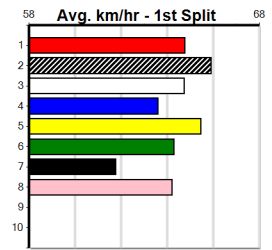

SPORTSBET HT3

Distance: 500m, Race Type: Grade 5 Heat, Total Prizemoney: $3,340
1st: $2,230, 2nd: $690, 3rd: $345, 4th: $75

ASTON PING (2) has been racing in consistent style and she has the speed to make every post a winner. GREEN BERET (1) has been luckless of late and he is drawn to make amends. MIDNIGHT ROCKER (4) will be charging to the line.

Watchdog Tips: 2 1 4 5 **Bet:** Win 2

1

GREEN BERET [5] **$3.60**
No luck of late, drops in class, top 3 in SRM
BK Dog Jan-21 Sire: MEPUNGA BLAZER Dam: EMERALD CITY Trainer: Alisdair Armstrong (Huntly)

Owner(s): A Armstrong
Winning Distances: < 300m (0) 300 - 399m (5) 400 - 499m (6) 500 - 599m (0) 600 - 699m (0) > 700m (0)
Winning Weights: 31.4(1) 32.1(1) 32.3(1) 33.1(2) 33.2(1) 33.3(2) 33.4(2) 33.5(1)

Post	Box	Dist	Track	Date	Time	BON	Margin	1st/2nd (Time)	PIR	Checked	Comment	WR	Split 1	S/P	Grade
1st	(8)	33.4	390	SHP	R11	11-Dec-23	22.28	21.80	1.25L SWOOPING SWAN (22.35)	M/11			8.39	$3.40	5
5th	(6)	33.3	425	BEN	R10	19-Jan-24	24.16	23.91	2.00L GREMLIN (24.04)	M/544			6.69	$16.40	5
4th	(7)	33.2	425	BEN	R2	26-Jan-24	24.21	23.85	2.25L KRYSTAL BALE (24.06)	M/422			6.59	$7.10	5
5th	(1)	31.7	340	BUL	R5	27-Feb-24	19.44	19.03	6.00L ROCKY REEF (19.03)	555	555		3.44	$21.00	NG
2nd	(2)	31.9	297	DTO	R11	07-Mar-24	17.14	16.96	2.50L GYPSY RICO (16.96)	322	322		5.34	$14.00	NG
8th	(4)	32.2	280	WPK	R8	15-Mar-24	16.87	16.11	11.00 RUNNING REDS (16.11)	578	578		5.44	$21.00	NG
7th	(3)	32.4	320	RIC	R5	18-Mar-24	19.70	17.92	26.00 TOKYO DRIFT (17.92)	888	888		2.43	$81.00	NG
8th	(2)	32.2	450	BAL	R5	07-Apr-24	26.31	24.91	12.00 LAMIA ERNIE (25.52)	M/228		V14	6.69	$4.20	5

Last 3 wins NOT included above

1st	(2)	33.5	400	WGL	R11	08-Apr-23	22.73	22.67	2.50L DESMONDE (22.89)	M/21			8.42	$4.90	X45
1st	(2)	32.3	385	SHP	R11	02-Sep-23	21.87	21.56	0.25L HE'S GOT SWAG (21.89)	M/11			8.20	$2.20	5
1st	(3)	33.1	385	SHP	R9	25-Sep-23	21.66	21.66	1.75L CHEAP CHARLIE (21.78)	M/11		SW	8.13	$29.70	FFA

Box History

Bx	1st	2nd	3rd	4th	5th	6th	7th	8th
1	1			1	1			
2	3	1	1	1	2	1		1
3	1	1						3
4	1		1	2				3
5	1							1
6	2	1	2		1	1		1
7		2		2	3	1	1	1
8	2	1	4	1				

Prize Best Starts Trk/Dts APM: $31313.57 FSTD 51-11-6-9 0-0-0-0 3267