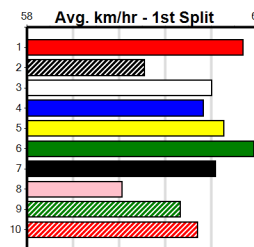

Bendigo
11
6:42PM

(VIC time)

HANRAHAN PLUMBING

Distance: 425m, Race Type: Mixed 4/5, Total Prizemoney: $3,360
1st: $2,250, 2nd: $690, 3rd: $345, 4th: $75

CANYA NITRATE (7) is a genuine star on the rise and he is expected to fire first up from a spell.
MISTRESS OASIS (5) has a nice turn of foot and she can pressure the favourite throughout.
BRUCE'S SHOUT (4) is showing potential.

Watchdog Tips: **7** **5** **4** **1** **Bet:** **Win 7**

Form	Box	Wgt	Dist	Track	Date	Time	BON	Margin	1st/2nd (Time)	PIR	Checked	Comment	WR	Split 1	S/P	Grade
LADY REPLICAS (NSW)[5] Resuming, strong NSW form, must respect $7.50																
RF	Bitch				Oct-21											
Owner(s): G Black								Sire: SENNACHIE				Dam: GABBY KEEPING				Trainer: Mark Delbridge (Balliang)
Winning Distances: < 300m (0) 300 - 399m (1) 400 - 499m (3) 500 - 599m (1) 600 - 699m (0) > 700m (0)																
Winning Weights: 26.9(1) 27.0(1) 27.1(1) 27.3(1) 27.4(1)																
1st	(5)	27.3	320	RIC	R5	26-Nov-23	18.03	18.03	0.75L SPIDEY SNAPE (18.08)	221		221		2.09	$2.00	5
1st	(3)	27.1	401	RIC	R3	03-Dec-23	22.66	22.47	4.25L LUXIO WAVE (22.95)	111		111		6.56	$1.30	5H
1st	(1)	27.4	401	RIC	R7	11-Dec-23	22.74	22.53	0.75L WHAT A REGRET (22.78)	111		111		6.60	$1.28	5H
4th	(3)	27.3	401	RIC	R6	18-Dec-23	22.95	22.70	3.5L ALL ON MUM (22.70)	875		875		6.90	$4.80	5F
7th	(7)	27.2	520	RIC	R5	17-Jan-24	31.18	29.67	16.00 AU CONTRAIRE (30.11)	477		477		4.42	$3.60	5
4th	(7)	27.4	520	RIC	R7	24-Jan-24	30.30	29.47	4.75L ZIPPING CHUMLEY (29.96)	4355		4355		4.42	$1.50	5H
1st	(7)	26.9	515	GOS	R9	13-Feb-24	29.70	29.15	5.00L CAWBOURNE SPADE (30.05)	1111		1111		4.45	$1.55	5
6th	(7)	27.0	520	WPK	R5	02-Mar-24	30.73	29.72	3.5L SIRIUS THINKING (30.48)	137		137		5.48	$7.00	5
Last 3 wins NOT included above																
1st	(1)	27.0	401	RIC	R1	19-Jul-23	22.81	22.81	3.75L GOLDEN VELLA (23.08)	211		211		6.65	$1.25	M
Prize Best $8360.00																
Starts 10-5-1-0																
Trk/Dts 0-0-0-0																
APM 3432																
VINNY DEWALT (NSW)[4] Rises in class, may get buried back, tested $26.00																
BK	Dog				Feb-20											
Owner(s): A King								Sire: MAGIC SPRITE				Dam: CLAIR DE LUNE				Trainer: Alfred King (Sulky)
Winning Distances: < 300m (0) 300 - 399m (6) 400 - 499m (7) 500 - 599m (0) 600 - 699m (0) > 700m (0)																
Winning Weights: 28.0(1) 28.3(1) 29.5(1) 29.6(2) 29.8(1) 29.9(1) 30.3(1) 30.4(1) 30.6(1) 30.8(1) 30.9(1) 31.1(1)																
6th	(6)	30.5	425	BEN	R11	02-Feb-24	24.06	23.67	6.00L DESTRUCTIVELY (23.67)	M/556				6.59	$70.90	X45
7th	(5)	30.6	400	GEL	R12	12-Feb-24	23.25	22.62	6.00L SLINGSHOT FLARE (22.84)	M/76				8.74	$12.90	5
3rd	(6)	30.1	390	BAL	R4	27-Feb-24	22.48	21.65	6.50L MICK SAYS SO (22.05)	Q/42				8.69	$7.70	5
4th	(7)	30.4	390	BAL	R12	06-Mar-24	22.42	21.78	3.5L BRUCE'S SHOUT (22.18)	S/65				8.60	$20.10	5
1st	(3)	30.8	425	BEN	R5	24-Mar-24	24.15	23.42	1.5L SOLACE (24.24)	Q/111				6.53	$11.90	5
3rd	(3)	30.9	390	BAL	R3	07-Apr-24	22.32	21.82	2.50L MINI STAR (22.15)	Q/22				8.39	$10.50	5
5th	(2)	30.8	390	BAL	R2	14-Apr-24	22.96	22.49	4.75L JOLENE BALE (22.65)	Q/53				8.58	$10.20	5
7th	(4)	30.8	390	BAL	R12	24-Apr-24	22.77	22.02	8.00L ELEANOR RIGBY (22.24)	M/67		SW		8.68	$19.30	5
Last 3 wins NOT included above																
1st	(4)	30.4	425	BEN	R11	24-May-23	24.17	24.06	0.10L YEAH SEND IT (24.17)	M/111				6.58	$6.70	T3-5
1st	(7)	30.6	400	GEL	R12	20-Jun-23	22.79	22.49	5.50L DEFIANCE (23.15)	M/11				8.49	$3.40	5
1st	(6)	30.3	425	BEN	R12	22-Sep-23	24.22	23.75	1.00L OXIDATION (24.28)	M/222				6.60	$5.70	5
Prize Best $29162.14																
Starts 24.15(3)-24/3/24																
Trk/Dts 84-13-11-12																
APM 4586																
PALTROW BALE (NSW)[5] Good early burn but is lacking confidence, place $6.00																
WBK	Bitch				Oct-21											
Owner(s): B Wheeler								Sire: NEED MY MONEYNOW				Dam: DYNA GERTIE				Trainer: Daniel Gibbons (Avalon)
Winning Distances: < 300m (0) 300 - 399m (5) 400 - 499m (1) 500 - 599m (0) 600 - 699m (0) > 700m (0)																
Winning Weights: 25.8(1) 25.9(1) 26.0(1) 26.1(1) 26.4(1) 26.7(1)																
1st	(1)	26.0	390	WBL	R9	01-Feb-24	22.19	22.03	0.10L DESCRIPTION (22.19)	M/44				8.69	$5.90	X45
5th	(6)	25.9	425	BEN	R5	08-Feb-24	24.25	23.61	9.50L ROCK THE WOK (23.61)	M/534				6.55	$24.90	5
1st	(5)	26.1	390	SHP	R11	17-Feb-24	22.24	21.84	0.10L KATONI (22.24)	M/21				8.35	$6.90	5