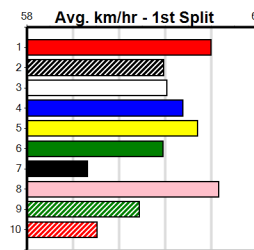

BENDIGO ADVERTISER

Distance: 425m, Race Type: Grade 5, Total Prizemoney: $2,925
1st: $1,950, 2nd: $600, 3rd: $300, 4th: $75

SIT AND STEER (5) will find this easier than his most recent racing and he can assume control soon after box rise. MILITANT STORM (3) is better than her form reads and she has a great record here. ELLI'S MY GIRL (8) is suitably drawn.

Watchdog Tips: 5 3 8 2 Bet: Win 5

BRUTALITY [5] Every chance last time, may get buried back early $12.00
WBK Bitch May-22 Sire: FERNANDO BALE Dam: ZIPPING TIFFANY
Owner(s): THE SIP (SYN), J Harradine, T Redmond, W Vassallo
Trainer: Garry George (Beulah)

INTEX BALE (NSW)[5] Placed in all three runs here, must keep safe $9.00
BK Bitch Nov-21 Sire: DYNA VILLA Dam: HADEEL BALE
Owner(s): B Wheeler
Trainer: Mark Delbridge (Balliang)

MILITANT STORM [5] No luck of late, drops in class, major player $3.60
BD Bitch Nov-20 Sire: FERNANDO BALE Dam: MILITANT SPIRIT
Owner(s): K Hunt
Trainer: Ken Hunt (Eaglehawk)

IMMERSIVE [5] Draw helped last time, may get crowded early on $10.00
BK Bitch Dec-20 Sire: FERNANDO BALE Dam: SMITTEN
Owner(s): N Darragh
Trainer: Scott Stefanos (Longwood)

SIT AND STEER [5] Explodes soon after box rise, hard to hold out $3.20
BEF Dog Nov-21 Sire: FERNANDO BALE Dam: HOT CHARMOLA
Owner(s): D Bourke
Trainer: David Bourke (The Basin)

1

2

3

4

5