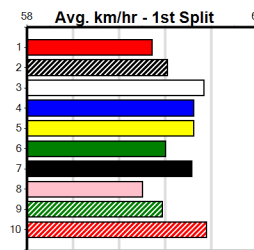

Bendigo

3

4:04PM

(VIC time)

HIP POCKET BENDIGO

Distance: 425m, Race Type: Grade 5, Total Prizemoney: $2,925
1st: $1,950, 2nd: $600, 3rd: $300, 4th: $75

SILVER MACK (5) should get a nice cart across from the four early and she can dash away through the bend. DON'T TELL SHELL (6) has a great record here and she will be strong in the run home. DASH OF CRIMSON (7) can settle on the speed.

Watchdog Tips: 5 6 7 1 Bet: Box Trifecta 1,5,6,7 ($10 for 41.67%)

1 JUNKYARD PRINCE [5] Better than his past two, well drawn, respect $6.50
Owner(s): S Trim
Winning Distances: < 300m (0) 300 - 399m (0) 400 - 499m (5) 500 - 599m (2) 600 - 699m (0) > 700m (0)
Winning Weights: 34.9(1) 35.3(1) 35.5(1) 35.6(1) 35.8(1) 35.9(1) 36.2(1)
4th (8) 35.6 410 HOR R9 20-Feb-24 23.67 23.21 4.75L QUEBEC BALE (23.35) S/55 . . . 10.72 $35.30 X34
7th (6) 35.9 425 BEN R12 01-Mar-24 24.33 23.62 4.50L LENAGHAN (24.03) M/877 . . . 6.96 $8.00 5
4th (7) 35.9 500 BEN R6 08-Mar-24 28.82 27.86 14.00 LONE ROOSTER (27.86) S/765 . . . 6.99 $14.40 5
3rd (8) 35.9 410 HOR R9 22-Mar-24 23.48 23.01 7.00L CIRCLE THE STARS (23.01) M/54 . . . 10.60 $13.40 FFA
6th (4) 36.0 410 HOR R10 27-Mar-24 23.46 22.70 9.50L URIEL BALE (22.82) M/77 . . . 10.61 $66.20 X45
1st (1) 36.2 410 HOR R6 05-Apr-24 23.35 23.32 2.75L COMPTON DAISY (23.53) M/21 . . . SW . 10.45 $2.70 5
8th (4) 36.1 500 BEN R8 12-Apr-24 28.72 27.92 12.00 FERNANDO DUKE (27.92) M/888 . . . 7.00 $30.60 5
5th (7) 35.5 425 BEN R4 28-Apr-24 24.66 23.58 9.50L HARTNEY (24.01) M/775 . . . 6.81 $13.60 5
Last 3 wins NOT included above
1st (7) 35.9 500 BEN R6 10-Nov-23 28.36 28.15 0.50L SACRIFICIAL (28.39) M/432 . . . SW . 6.74 $12.60 5
1st (8) 35.3 500 BEN R4 08-Dec-23 28.36 28.21 0.50L CLARETOWN RYAN (28.39) M/222 . . . 6.62 $8.60 X45
1st (2) 35.8 410 HOR R7 09-Feb-24 23.50 23.22 2.50L MY COMPASS (23.66) M/32 . . . SW . 10.57 $3.90 5
Trainer: Susan Trim (Campbells Forest)

2 ABSOLUTE FLYER [5] Likely to get crowded early, prefer to watch $12.00
Owner(s): S Webb
Winning Distances: < 300m (0) 300 - 399m (0) 400 - 499m (6) 500 - 599m (3) 600 - 699m (0) > 700m (0)
Winning Weights: 25.8(1) 25.9(3) 26.0(1) 26.2(3) 26.4(1)
4th (2) 26.4 460 GEL R6 09-Mar-24 26.93 25.89 10.00 OUR LAST SUMMER (26.24) M/666 . . . 6.84 $5.50 5
1st (6) 25.9 450 BAL R8 18-Mar-24 25.47 25.47 0.05L REDEEMER FORTUNE M/222 . . . 6.65 $5.70 T3-5
2nd (3) 26.1 500 BEN R8 24-Mar-24 28.36 28.30 1.00L ESPECIAL PIP (28.30) Q/122 . . . 6.54 $19.20 X45
7th (6) 25.9 500 BEN R10 31-Mar-24 28.76 27.58 11.00 ESPECIAL PIP (28.02) M/455 . . . 6.77 $10.80 X45
6th (1) 26.1 545 BAL R8 07-Apr-24 31.41 30.72 10.00 FERNANDO DUKE (30.72) Q/1355 . . . 6.64 $23.90 X45
5th (6) 26.1 425 BEN R11 12-Apr-24 24.53 23.73 12.00 NEVER ANY DOUBT (23.74) M/454 . . . 6.68 $64.40 5
7th (6) 26.0 500 BEN R8 19-Apr-24 28.71 28.11 9.00L PEPPER RUSH (28.11) M/777 . . . 6.92 $125.70 X45
7th (3) 25.9 500 BEN R6 26-Apr-24 28.72 28.11 4.00L DEMON KYSAIAH (28.44) M/356 . . . 6.68 $7.40 5
Last 3 wins NOT included above
1st (5) 26.2 515 LCN R7 26-Jun-23 29.87 29.73 0.75L ROXY ROCKER (29.93) 0 . . . B SWAB . 5.09 $8.00 S
1st (2) 26.2 425 BEN R12 16-Sep-23 24.31 23.80 2.25L COOKIE DELIGHT (24.46) M/221 . . . SW . 6.67 $2.40 5
1st (6) 26.2 425 BEN R10 28-Feb-24 24.49 24.18 1.5L DELIGHTFUL (24.57) M/844 . . . 6.81 $6.30 T3-5
Trainer: Samuel Webb (Epsom)