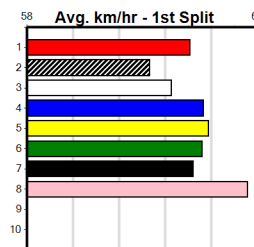

SPORTSBET HT2

Distance: 500m, Race Type: Grade 5 Heat, Total Prizemoney: $3,340
1st: $2,230, 2nd: $690, 3rd: $345, 4th: $75

BANDIT BULLET (8) is armed with good early burn and he should break up the field as he crosses early on. MAGIC RIDE (6) is racing with confidence and she is suited by the rise in distance. URITH BALE (4) can settle near the speed.

Watchdog Tips: 8 6 4 5 Bet: Win 8

BOURKE [5] Big engine but is risky early, may get crowded $3.40
BD Dog Apr-22 Sire: FERAL FRANKY Dam: ALL INN AVA
Owner(s): L Moore
Trainer: Lee Moore (Bagshot)

BLACK TUXEDO [5] Steady record here, pace in three and four hurts $10.00
BK Dog Nov-20 Sire: UNLAWFUL ENTRY Dam: HILLSIDE LADY
Owner(s): H Young
Trainer: Noel Walsh (Tullamarine)

GOGO SKYE [5] Settles on the speed, getting stronger, place $12.00
BKW Dog Nov-21 Sire: SHIMA SHINE Dam: CIMARRON STRIP
Owner(s): N Jenner
Trainer: Wayne Gray (Wendouree)

URITH BALE (NSW)[5] Continues to impress, trip suits, major player $4.60
BD Bitch Sep-21 Sire: JARVIS BALE Dam: DAITHY ALLEN
Owner(s): B Wheeler
Trainer: Daniel Gibbons (Avalon)

AIRTIME INFRARED [5] Rarely runs a bad race here, may be value $10.00
WBK Bitch Nov-20 Sire: AUSSIE INFRARED Dam: SUBCONCIOUS
Owner(s): ANLON (SYN), J Coburn, S Coburn
Trainer: John Coburn (Kilmore)

1

2

3

4

5