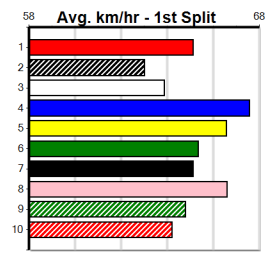

Bendigo
12
7:05PM
(VIC time)

SHIMA SHINE AT STUD

Distance: 425m, Race Type: Grade 5, Total Prizemoney: $2,925
1st: $1,950, 2nd: $600, 3rd: $300, 4th: $75

BREAKDOWN (1) has been impressive in his past two here and he is drawn to make every post a winner. SPRING AMMO (2) has a good turn of foot and he will follow the red through early on. FABS UDON (6) just needs luck early on

Watchdog Tips: **1** **2** **6** **8** **Bet:** **Win 1**

1

BREAKDOWN [5] **$3.40**

BK Dog Dec-21 **Sire: FERNANDO BALE Dam: ELUSIVE JEWEL**

Owner(s): N Beltran **Trainer: Shaun Boag (BET Smythes Creek)**

Winning Distances: < 300m (0) 300 - 399m (0) 400 - 499m (2) 500 - 599m (3) 600 - 699m (0) > 700m (0)

Winning Weights: 30.8(1) 31.3(3) 31.7(1)

3rd	4th	5th	SAN	R11	22-Feb-24	30.31	29.48	3.75L SAILPLANE (30.05)	M/4333	5.22	$10.10	5
1st (5)	31.3	485	HOR	R10	08-Mar-24	27.39	26.75	1.25L LET FLY (27.48)	Q/1111	6.59	$6.00	5
2nd (4)	31.7	525	MEA	R5	16-Mar-24	30.41	29.65	0.50L FOLLOW THE BAND (30.39)	Q/1111	5.10	$37.90	5
5th (6)	30.7	525	MEP	R8	03-Apr-24	30.71	29.91	11.00 HI THERE FRANK (29.97)	S/4455	5.24	$20.60	X45
5th (7)	30.7	450	BAL	R8	10-Apr-24	25.89	25.17	11.00 GOLD SCOTCH (25.17)	M/675	6.73	$58.60	X45
5th (3)	31.0	450	BAL	R8	14-Apr-24	26.02	25.59	6.50L CAMP FIRE (25.59)	Q/244	6.69	$12.60	X45
2nd (8)	31.0	425	BEN	R10	19-Apr-24	24.03	23.70	0.50L LAKEVIEW VINCENT (24.00)	Q/222	6.58	$13.10	5
2nd (8)	31.0	425	BEN	R11	26-Apr-24	24.24	23.85	0.10L TROPIC MAN (24.23)	M/133	6.64	$4.10	5

Last 3 wins NOT included above

1st (5)	31.7	525	MEP	R3	29-Nov-23	30.47	29.91	0.05L VOSS ALI (30.48)	M/1111	5.12	$6.60	X67
1st (2)	30.8	525	MEA	R3	27-Jan-24	30.55	29.94	1.00L ROONEY BALE (30.60)	M/2211	5.22	$4.70	6G
1st (3)	31.3	525	MEP	R7	07-Feb-24	30.38	30.10	5.00L PHELAN TUBMAN (30.73)	Q/1111	5.13	$5.50	5

Box History								
Bx	1st	2nd	3rd	4th	5th	6th	7th	8th
1			1					
2	1	1						
3	2				1			
4		2	2					1
5	2	1						
6					1	1		
7	1				1			
8		2	1					

Prize Best	$23935.00
Starts	NBT
Trk/Dts	22-5-7-4
APM	2-0-2-0
	13712