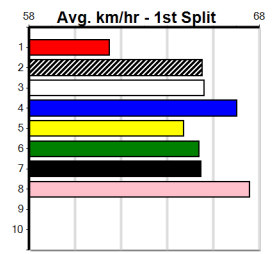

Bendigo
10
6:24PM
(VIC time)

PETER BROWN CUSTOM HOMES

Distance: 425m, Race Type: Grade 6, Total Prizemoney: $2,925
1st: $1,950, 2nd: $600, 3rd: $300, 4th: $75

LEO BALE (8) is a serious up and comer and he should light up his rivals in the middle stages.
CRUSOE RICO (3) owns a handy 23.95 PB here and he will be in the firing line throughout.
ALWAYS MIA (2) has a good record here and has early speed

Watchdog Tips: **8** **3** **2** **6** **Bet:** **Win 8**

1

ARCHIE MCIVOR [6] **Strong type but may get buried back, place** **$8.00**
RBD Dog May-22 Sire: FERAL FRANKY Dam: MCIVOR VERNA Trainer: Barry Priest (Junortoun)
Owner(s): B Priest
Winning Distances: < 300m (0) 300 - 399m (0) 400 - 499m (2) 500 - 599m (0) 600 - 699m (0) > 700m (0)
Winning Weights: 32.7(1) 32.8(1)

Box	1st	2nd	3rd	4th	5th	6th	7th	8th
1	1							
2								
3								
4								
5								
6								
7								
8								

Prize Best Starts Trk/Dts APM: $3575.00, 24.48(1)-13/3/24, 8-2-1-1, 6-2-1-0, 2911

2

ALWAYS MIA [6] **Solid record here, can clear the red, threat** **$7.50**
BK Bitch Feb-21 Sire: FERNANDO BALE Dam: NAUGHTY CAZZA Trainer: Peter Trim (Campbells Forest)
Owner(s): P Trim
Winning Distances: < 300m (0) 300 - 399m (0) 400 - 499m (2) 500 - 599m (0) 600 - 699m (0) > 700m (0)
Winning Weights: 26.9(1) 27.1(1)

Box	1st	2nd	3rd	4th	5th	6th	7th	8th
1	1							
2								
3								
4	1							
5								
6								
7								
8								

Prize Best Starts Trk/Dts APM: $3735.00, 24.39(4)-28/2/24, 11-2-2-2, 5-2-0-1, 2983

3

CRUSOE RICO [6] **Quick PB here and can come out running** **$5.00**
RBD Dog Feb-22 Sire: HARD STYLE RICO Dam: CRACKED SODA Trainer: Kim Abela (Lockwood)
Owner(s): K Abela
Winning Distances: < 300m (0) 300 - 399m (0) 400 - 499m (1) 500 - 599m (1) 600 - 699m (0) > 700m (0)
Winning Weights: 33.0(1) 33.6(1)

Box	1st	2nd	3rd	4th	5th	6th	7th	8th
1	1							
2								
3	1							
4								
5								
6								
7								
8								

Prize Best Starts Trk/Dts APM: $2830.00, 23.95(3)-22/3/24, 5-2-0-0, 1-1-0-0, 2494

4

SPLIT REEF [6] **Needs to lead, can lose focus, tough ask** **$10.00**
BK Dog Feb-21 Sire: FERNANDO BALE Dam: BOQUILLA Trainer: Michael Meyer (Bromley)
Owner(s): R Colquhoun
Winning Distances: < 300m (0) 300 - 399m (0) 400 - 499m (2) 500 - 599m (0) 600 - 699m (0) > 700m (0)
Winning Weights: 30.4(1) 30.7(1)

Box	1st	2nd	3rd	4th	5th	6th	7th	8th
1								
2								
3								
4	1							
5								
6								
7								
8								

Prize Best Starts Trk/Dts APM: $4960.00, NBT, 16-2-7-1, 1-0-1-0, 3096

5

SOLID GROUND [6] **Steady PB here, may get crowded early, tested** **$12.00**
BEW Dog Jul-22 Sire: OVER LIMIT Dam: EMERALD CITY Trainer: Daniel Pell (Toolleen)
Owner(s): BEV AND DANIEL (SYN), B Pell, D Pell
Winning Distances: < 300m (0) 300 - 399m (1) 400 - 499m (1) 500 - 599m (0) 600 - 699m (0) > 700m (0)
Winning Weights: 31.0(1) 31.9(1)

Box	1st	2nd	3rd	4th	5th	6th	7th	8th
1								
2	1							
3								
4								
5								
6								
7	1							
8								

Prize Best Starts Trk/Dts APM: $4175.00, 24.50(2)-8/3/24, 11-2-3-2, 4-1-0-0, 3696