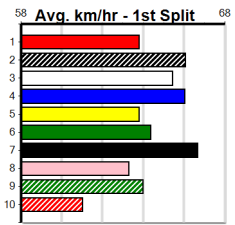

TOTAL CONTAINER SOLUTIONS

Distance: 525m, Race Type: Grade 5, Total Prizemoney: \$8,785
 1st: \$5,900, 2nd: \$1,820, 3rd: \$915, 4th: \$150

12

10:22PM

(VIC time)

VIDEO REFEREE (1) took full advantage of this draw with a brilliant exhibition of railing in his fast win here last week and can repeat the dose. SPIRITED AVENGER (7) is very fast once balanced and can challenge early.