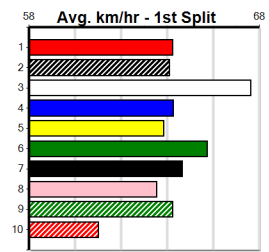

Distance: 525m, Race Type: Grade 5, Total Prizemoney: $8,785
1st: $5,900, 2nd: $1,820, 3rd: $915, 4th: $150

SHARP THIEF (4) was super impressive in winning a race here last week no harder than this and with even luck will be hard to hold out. GO GO EVIE (3) looks the leader sand could skip away to a healthy lead in the initial stages.

Watchdog Tips: **4** **3** **1** **6** Bet: **Box Quinella 1,3,4 ($10 for 333.33%)**

1

TIGGERLONG FLYER (NSW) [Gutsy win last time, draw helps, major player.] **$3.40**
BK Bitch Feb-20 Sire: FABREGAS Dam: TIGGERLONG DOT Trainer: Samantha Grenfell (Anakie)
Owner(s): M Finn
Winning Distances: < 300m (0) 300 - 399m (1) 400 - 499m (9) 500 - 599m (7) 600 - 699m (0) > 700m (0)
Winning Weights: 25.5(2) 25.6(2) 25.8(1) 25.9(2) 26.1(2) 26.3(2) 26.5(1) 26.6(1) 26.7(1) 27.2(1) 27.3(1) 27.4(1)
5th (1) 27.3 525 MEA R5 16-Mar-24 30.61 29.65 3.25L FOLLOW THE BAND (30.39) M/3233 . . . . . 5.21 $3.50 5
5th (4) 27.5 515 SAN R11 21-Mar-24 29.96 29.27 9.00L HIGHLY ALERT (29.35) M/2445 . . . . . 5.14 $29.30 X45
6th (6) 27.5 515 SAN R3 28-Mar-24 29.97 29.45 2.75L PICCOLO BALE (29.79) M/4555 . . . . . 5.22 $27.60 5
7th (8) 28.0 460 GEL R7 05-Apr-24 26.31 25.51 8.50L MISTER EASY (25.72) M/466 . . . . . 6.85 $38.70 X45
4th (7) 27.9 460 GEL R10 12-Apr-24 26.46 25.93 5.00L SHIMA STRIPE (26.12) M/855 . . . . . 6.94 $22.90 X45
3rd (5) 27.6 450 WBL R5 18-Apr-24 25.81 25.51 1.75L MR. FAHRENHEIT (25.70) M/665 . . . . . 7.00 $22.50 5
4th (8) 27.3 410 HOR R11 23-Apr-24 23.61 23.26 4.25L GREEN FLASH (23.32) S/56 . . . . . 10.67 $4.70 5
1st (5) 27.3 410 HOR R10 30-Apr-24 23.41 23.20 0.50L GAS LANTERN (23.44) M/55 . . . . . 10.48 $4.50 5
Last 3 wins NOT included above
1st (8) 25.9 390 WBL R3 01-Jun-23 22.19 21.90 0.25L CAWBOURNE STELLA M/33 . . . . . 8.75 $5.90 5
1st (8) 25.6 450 WBL R7 15-Jun-23 25.23 25.23 1.5L NINETEEN CRIMES (25.33) M/222 . . . . . 6.59 $4.00 5H
1st (6) 26.7 400 GEL R7 22-Sep-23 22.56 22.53 2.75L SELYNYA OBI (22.75) M/41 . . . . . 8.44 $5.10 5