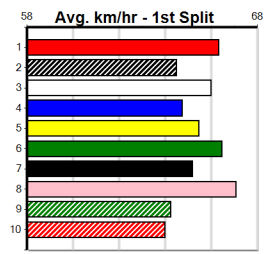

FINO'S EIGHTY

Distance: 525m, Race Type: Mixed 4/5, Total Prizemoney: $9,055
1st: $6,100, 2nd: $1,870, 3rd: $935, 4th: $150

ETHANOL WATER (7) needs the leading brigade to pressure one another and if she is within a few lengths turning for home she will be hard to hold out. ALL TALENT (1) should settle top 2 early. ORLI BALE (3) is drawn to settle closer than usual.

Watchdog Tips: **7** **1** **3** **5** **Bet:** **Box Quinella 1,3,7 ($10 for 333.33%)**

ALL TALENT [5] **Top winning strike rate, settles top 2, danger.** **$4.00**

BK Dog Nov-21 Sire: SHIMA SHINE Dam: SWIFT CURRENT Trainer: John Barbara (Exford)

Owner(s): M Carter
Winning Distances: < 300m (0) 300 - 399m (4) 400 - 499m (5) 500 - 599m (2) 600 - 699m (0) > 700m (0)

Winning Weights: 32.2(1) 32.5(1) 32.7(2) 32.8(2) 32.9(1) 33.1(1) 33.2(1) 33.5(1) 33.7(1)

7th	6th	5th	4th	3rd	2nd	1st	Time	Margin	1st/2nd (Time)	PIR	Checked	Comment	WR	Split 1	S/P	Grade
7th (7)	33.8	525	MEA	R8	16-Dec-23	30.41	29.55	9.50L	MEPUNGA SHINE (29.76)	M/7877	.	.	.	5.18	$23.50	GRP1
5th (8)	33.8	525	MEA	R8	23-Dec-23	30.39	29.71	5.50L	AMRON DAN (30.03)	M/2345	.	.	.	5.14	$3.70	X34
1st (3)	33.5	525	MEP	R6	10-Jan-24	29.99	29.98	6.50L	BROCKY SANDS (30.42)	M/2111	.	SW	.	5.12	$1.20	X45
2nd (5)	33.4	525	MEP	R6	17-Jan-24	30.17	29.93	1.25L	PEPPER RUSH (30.10)	M/3342	.	.	.	5.15	$1.70	X45
8th (6)	32.9	525	MEA	R4	10-Feb-24	30.77	29.54	12.00L	TIM ZOO (29.94)	M/5457	.	.	.	5.16	$9.50	S
2nd (8)	33.0	300	HVL	R11	25-Feb-24	16.53	16.27	4.00L	GUNAI PRINCESS (16.27)	M/7	.	.	.	3.93	$3.30	X45
1st (3)	32.8	450	SHP	R8	01-Apr-24	25.11	25.11	1.5L	PEPPER RUSH (25.21)	M/1111	.	SW	.	6.52	$2.10	X45
1st (7)	32.8	460	GEL	R8	26-Apr-24	25.68	25.57	2.00L	CUTHBERT BINNS (25.82)	M/222	.	.	.	6.64	$1.50	X34

Last 3 wins NOT included above

1st (8)	33.1	350	HVL	R7	12-Nov-23	19.21	19.21	0.25L	SMART TALK (19.23)	M/2	.	SW	.	6.54	$1.70	X45
1st (7)	33.2	460	GEL	R6	17-Nov-23	25.75	25.75	0.25L	NATURE STRIP (25.76)	Q/311	.	.	.	6.51	$6.00	5
1st (4)	33.7	525	MEA	R9	09-Dec-23	29.98	29.71	2.75L	PEAKY JOE (30.17)	M/1111	.	SW	.	5.12	$7.40	SH

Box History

Bx	1st	2nd	3rd	4th	5th	6th	7th	8th
1	1							
2								
3	3		1					
4	2		1					
5	1	1			2			
6	1							1
7	3			1				1
8	1	1			1			

Prize Best Starts Trk/Dts APM: $36535.00, 29.98(4)-9/12/23, 21-11-2-2, 7-2-1-1, 16301