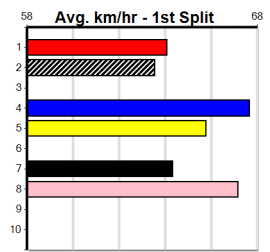

SNEEZING TASSONI

Distance: 600m, Race Type: Grade 5, Total Prizemoney: $10,095
1st: $6,800, 2nd: $2,095, 3rd: $1,050, 4th: $150

YOU DONE (8) has been racing in tougher races and can strike mid race and prove hard to catch.
COMMISSION (5) is every chance to lead and is well up to a race of this nature. FIGHTING BOXER (1) is drawn to be on the speed.

Watchdog Tips: **8** **5** **1** **7** **Bet:** **Win 8**

1

FIGHTING BOXER [5] **Drawn to be on the speed throughout, threat.** **$4.60**
BK Dog Dec-19 Sire: ASTON DEE BEE Dam: DYNA FAME Trainer: Cody Hose (Lara)
Owner(s): H Hose
Winning Distances: < 300m (0) 300 - 399m (0) 400 - 499m (3) 500 - 599m (4) 600 - 699m (0) > 700m (0)
Winning Weights: 31.3(1) 31.4(1) 31.5(1) 31.8(1) 31.9(1) 32.6(2)

Box	1st	2nd	3rd	4th	5th	6th	7th	8th
1	1	1	3	4	1	2	1	1
2	3	1	3	1				1
3	2			2	3	1	1	
4		3	3	2	2	3	2	
5			1	2	1	1		
6			1	3	4		1	
7		1	1		2	1		
8	1	1			1	2	1	

Prize Best Starts Trk/Dts APM $36910.00 NBT 73-7-6-14 9-0-0-2 9196

1st (2) 31.4 400 GEL R11 21-Jul-23 22.61 22.39 1.5L SUMMER OWL (22.70) M/33 . . . SW . 8.66 $22.70 5
1st (2) 31.8 525 MEA R12 09-Sep-23 30.34 29.72 7.50L CYCLONE SOPHIE (30.84) M/6111 . . . . 5.23 $6.50 5
1st (3) 31.9 515 SAP R10 14-Jan-24 29.59 29.37 1.00L LITTLE PEG (29.66) M/4222 . . . . 5.22 $6.50 5

2

AKELA YOUNG [5] **Likes it here, inside draw suits, respect.** **$7.50**
BK Dog Aug-21 Sire: BARCIA BALE Dam: AKELA CLASS Trainer: Julie Faulknall (Elphinstone)
Owner(s): J Faulknall
Winning Distances: < 300m (0) 300 - 399m (0) 400 - 499m (0) 500 - 599m (3) 600 - 699m (0) > 700m (0)
Winning Weights: 31.8(1) 34.5(1) 34.7(1)

Box	1st	2nd	3rd	4th	5th	6th	7th	8th
1	1			3				1
2		1	3	1	2			1
3			2	1	1	1	1	
4	1	2	1	2	1	1	1	1
5		2		1				
6	1							1
7		3	1		1			
8			1	1			2	

Prize Best Starts Trk/Dts APM $14945.00 NBT 43-3-8-8 2-0-0-1 5418

7th (6) 34.1 525 MEP R3 14-Feb-24 31.07 30.06 12.00 WEBLEC TIARA (30.28) M/7887 . . . . 5.36 $21.00 X67H
1st (6) 34.5 500 BEN R9 21-Feb-24 28.63 28.33 1.00L UNCONTESTED (28.69) M/333 . . . . 6.74 $3.50 X67
4th (3) 34.5 660 BEN R7 23-Feb-24 38.40 37.42 14.00 UNREAL SPEED (37.42) M/5554 . . . . 4.34 $17.00 RWH
7th (3) 34.9 660 BEN R6 01-Mar-24 38.71 38.00 11.00 UNREAL SPEED (38.00) M/7567 . . . . 4.30 $78.20 RWF
7th (2) 34.6 600 MEA R3 23-Mar-24 35.59 34.26 16.00 PASS MARK (34.47) M/4477 . . . . 9.33 $11.90 X67
6th (3) 34.6 525 MEP R4 03-Apr-24 31.65 29.91 20.00 BUN TORNADO (30.28) M/7666 . . . . VO 5.38 $111.60 X67H
1st (1) 34.7 500 BEN R4 20-Apr-24 28.67 28.47 3.00L DESTINI BELLANCA (28.86) M/1111 . . . . 6.70 $5.00 RW
4th (5) 35.5 500 BEN R6 28-Apr-24 28.79 27.81 7.00L PUSH UP KING (28.32) M/344 . . . . 6.87 $10.30 5NP

Last 3 wins NOT included above

1st (4) 31.8 525 MEP R2 12-Jul-23 30.56 29.88 1.25L MAGICAL STAR (30.64) Q/2222 . . . . 5.23 $2.90 M

3

*** VACANT BOX ***
Sire: Dam: Trainer:
Owner(s):
Winning Distances: < 300m (0) 300 - 399m (0) 400 - 499m (0) 500 - 599m (0) 600 - 699m (0) > 700m (0)
Winning Weights: