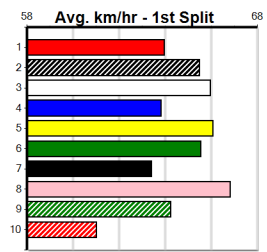

CITY VIEW BISTRO

Distance: 525m, Race Type: Grade 5, Total Prizemoney: $8,785
1st: $5,900, 2nd: $1,820, 3rd: $915, 4th: $150

Not much early speed in this race could fall into the hands of the smart **HERE COMES ARTIE (8)** who would be a tough proposition to pass if he lands on the arm. **MOTION SENSOR (3)** is the other front runner who could be off and gone early doors.

Watchdog Tips: **8** **3** **7** **2** **Bet:** **Win 8**

1

CUTHBERT BINNS [5]

Draw helps but likely to get too far back early.

$18.00

BK Dog Dec-21 Sire: WALK HARD Dam: POLJUICE POTION

Owner(s): BAG OF LOLLYS (SYN), L Cockerell, I Cockerell, M Dopfer

Trainer: Lisa Cockerell (Buckley)

Winning Distances: < 300m (0) 300 - 399m (0) 400 - 499m (3) 500 - 599m (2) 600 - 699m (0) > 700m (0)

Winning Weights: 35.7(1) 36.0(2) 36.6(1) 37.1(1)

1st	2nd	3rd	4th	5th	6th	7th	8th
1st (5) 36.0 515 SAN R12 08-Feb-24	29.72	29.19	1.00L DEDALUS DIGGLE (29.79)	M/8544	. . . . .	5.35	$19.20 5
2nd (4) 35.9 595 SAN R5 15-Feb-24	34.49	34.37	1.75L CANYA AMY (34.37)	S/5333	. . . . .	9.47	$13.20 5
6th (1) 36.4 525 MEA R7 09-Mar-24	30.57	29.67	10.00 SO CERTAIN (29.89)	M/5666	. . . . .	5.22	$3.90 5
7th (6) 36.4 595 SAN R10 14-Mar-24	34.94	34.15	8.50L ETHANOL EXTRA (34.37)	S/8877	. . . . .	9.67	$28.90 X45
2nd (2) 36.4 525 MEA R11 23-Mar-24	30.09	29.64	3.75L MEATBALL MOLLY (29.84)	M/7544	. . . . .	5.28	$15.50 5
3rd (3) 36.4 600 MEA R4 30-Mar-24	35.04	34.35	1.5L CONFISCATE (34.95)	S/7633	. . . . .	9.36	$9.70 5
5th (8) 36.3 595 SAN R10 04-Apr-24	34.83	34.39	5.00L IRMA PINCE (34.49)	M/6655	. . . . .	9.60	$11.30 5
2nd (1) 36.8 460 GEL R8 26-Apr-24	25.82	25.57	2.00L ALL TALENT (25.68)	M/333	. . . . .	6.75	$13.90 X34

Last 3 wins NOT included above

1st (2) 36.0 515 SAN R1 07-Sep-23	29.81	29.15	1.75L RIVIERA BALE (29.93)	M/1111	. . . . .	5.17	$3.70 7
1st (3) 36.6 460 GEL R5 10-Nov-23	25.68	25.68	2.25L MACKINAW PEACH (25.82)	M/222	. . . . .	6.67	$19.20 X67
1st (5) 37.1 460 GEL R7 12-Jan-24	25.90	25.40	0.10L ELEANOR RIGBY (25.91)	M/433	. . . . .	6.66	$10.00 5

Box History								
Bx	1st	2nd	3rd	4th	5th	6th	7th	8th
1		2			1		2	
2	1	1	1					1
3	2			1	1			
4		1						
5	2		1					
6			1		1			1
7			1			1	1	1
8		1			1			1

Prize					$28865.00			
Best					NBT			
Starts					30-5-5-5			
Trk/Dts					6-0-1-1			
APM					12439