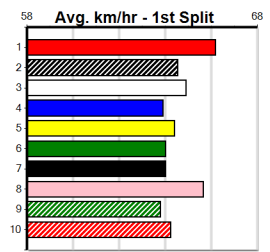

COOKES ELECTRICAL AND AIR

Distance: 525m, Race Type: Mixed 6/7, Total Prizemoney: $8,785
1st: $5,900, 2nd: $1,820, 3rd: $915, 4th: $150

1
6:37PM

(VIC time)

BLUE KERMARO (6) has gone to another level recently and has the early speed to make every post a winner. REITERAE (2) is drawn to get early room and can be on the speed form he outset. RUN FOR SHELTER (3) could be the value runner.

Watchdog Tips: **6** **2** **3** **5** **Bet:** **Box Trifecta 2,3,5,6 ($10 for 41.67%)**

Box History

Form Box	Wgt	Dist	Track	Date	Time	BON	Margin	1st/2nd (Time)	PIR	Checked	Comment	WR	Split 1	S/P	Grade
1															
GENESIS BALE (NSW)[7] Handy win on debut but find this much harder. $18.00															
WBD Dog Mar-22 Sire: JS FLAMIN ACE Dam: FAITHY BALE Trainer: Correy Grenfell (Anakie)															
Owner(s): B Wheeler															
Winning Distances: < 300m (0) 300 - 399m (0) 400 - 499m (1) 500 - 599m (0) 600 - 699m (0) > 700m (0)															
Winning Weights: 32.9(1)															
1= (4) 32.9 410 HOR R2 30-Apr-24 23.99 23.20 0.75L GENESIS BALE/MOONLIGHT M/52 10.58 $8.00 M															
Last 3 wins NOT included above															
<table border="1"> <caption>Box History</caption> <thead> <tr> <th>Bx</th> <th>1st</th> <th>2nd</th> <th>3rd</th> <th>4th</th> <th>5th</th> <th>6th</th> <th>7th</th> <th>8th</th> </tr> </thead> <tbody> <tr><td>1</td><td></td><td></td><td></td><td></td><td></td><td></td><td></td><td></td></tr> <tr><td>2</td><td></td><td></td><td></td><td></td><td></td><td></td><td></td><td></td></tr> <tr><td>3</td><td></td><td></td><td></td><td></td><td></td><td></td><td></td><td></td></tr> <tr><td>4</td><td>1</td><td></td><td></td><td></td><td></td><td></td><td></td><td></td></tr> <tr><td>5</td><td></td><td></td><td></td><td></td><td></td><td></td><td></td><td></td></tr> <tr><td>6</td><td></td><td></td><td></td><td></td><td></td><td></td><td></td><td></td></tr> <tr><td>7</td><td></td><td></td><td></td><td></td><td></td><td></td><td></td><td></td></tr> <tr><td>8</td><td></td><td></td><td></td><td></td><td></td><td></td><td></td><td></td></tr> </tbody> </table>															
<table border="1"> <tr> <td>Prize Best</td> <td colspan="2"></td> <td>$1100.00</td> </tr> <tr> <td>Starts</td> <td colspan="2"></td> <td>FSH</td> </tr> <tr> <td>Trk/Dts</td> <td colspan="2"></td> <td>1-1-0-0</td> </tr> <tr> <td>APM</td> <td colspan="2"></td> <td>0-0-0-0</td> </tr> <tr> <td></td> <td colspan="2"></td> <td>1100</td> </tr> </table>															

Box History

2															
REITERATE [7] Drawn to get room, settles on the speed, danger. $6.00															
WBK Dog Jul-22 Sire: FERNANDO BALE Dam: SILKEN Trainer: Jeffrey Britton (Anakie)															
Owner(s): J Sharp															
Winning Distances: < 300m (0) 300 - 399m (0) 400 - 499m (1) 500 - 599m (0) 600 - 699m (0) > 700m (0)															
Winning Weights: 31.9(1)															
1st (1) 31.9 425 BEN R2 24-Mar-24 24.10 23.42 4.50L MCIVOR JEWELS (24.40) M/221 SW 6.69 $1.70 MH															
5th (2) 32.0 425 BEN R7 31-Mar-24 24.35 23.46 8.00L CHEAP RED WINE (23.80) Q/676 6.67 $21.90 MF															
2nd (4) 32.0 460 GEL R3 05-Apr-24 25.96 25.51 3.00L LEONI BALE (25.76) M/333 6.63 $4.90 RW															
4th (5) 31.7 515 SAN R1 11-Apr-24 30.02 29.45 4.00L OUNCE OF LUCK (29.76) M/4333 5.19 $5.40 X67															
3rd (7) 31.7 525 MEA R2 20-Apr-24 30.25 29.87 1.75L TAKUMI BALE (30.13) M/3433 5.19 $4.10 7															
2nd (2) 31.7 525 MEA R2 27-Apr-24 30.11 29.69 0.75L VIDEO REFEREE (30.07) M/2223 5.16 $3.20 X67															
Last 3 wins NOT included above															
<table border="1"> <caption>Box History</caption> <thead> <tr> <th>Bx</th> <th>1st</th> <th>2nd</th> <th>3rd</th> <th>4th</th> <th>5th</th> <th>6th</th> <th>7th</th> <th>8th</th> </tr> </thead> <tbody> <tr><td>1</td><td>1</td><td></td><td></td><td></td><td></td><td></td><td></td><td></td></tr> <tr><td>2</td><td></td><td>1</td><td></td><td></td><td>1</td><td></td><td></td><td></td></tr> <tr><td>3</td><td></td><td></td><td></td><td></td><td></td><td></td><td></td><td></td></tr> <tr><td>4</td><td></td><td>1</td><td></td><td></td><td></td><td></td><td></td><td></td></tr> <tr><td>5</td><td></td><td></td><td></td><td>1</td><td></td><td></td><td></td><td></td></tr> <tr><td>6</td><td></td><td></td><td></td><td></td><td></td><td></td><td></td><td></td></tr> <tr><td>7</td><td></td><td></td><td></td><td>1</td><td></td><td></td><td></td><td></td></tr> <tr><td>8</td><td></td><td></td><td></td><td></td><td></td><td></td><td></td><td></td></tr> </tbody> </table>															
<table border="1"> <tr> <td>Prize Best</td> <td colspan="2"></td> <td>$5165.00</td> </tr> <tr> <td>Starts</td> <td colspan="2"></td> <td>NBT</td> </tr> <tr> <td>Trk/Dts</td> <td colspan="2"></td> <td>6-1-2-1</td> </tr> <tr> <td>APM</td> <td colspan="2"></td> <td>2-0-1-1</td> </tr> <tr> <td></td> <td colspan="2"></td> <td>4829</td> </tr> </table>