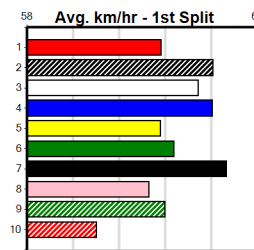

TOTAL CONTAINER SOLUTIONS

Distance: 525m, Race Type: Grade 5, Total Prizemoney: $8,785
1st: $5,900, 2nd: $1,820, 3rd: $915, 4th: $150

VIDEO REFEREE (1) took full advantage of this draw with a brilliant exhibition of railing in his fast win here last week and can repeat the dose. SPIRITED AVENGER (7) is very fast once balanced and can challenge early.

Watchdog Tips: 1 7 8 4 **Bet:** Win 1

1

VIDEO REFEREE [5] **Scraped the paint in top win here last time, yes.** **$4.50**

BE Dog Mar-22 Sire: TOMMY SHELBY Dam: ART NOVEAU **Trainer: Angela Langton (Anakie)**

Owner(s): CHAMPAGNE PTN (SYN), S Smith, A Langton

Winning Distances: < 300m (0) 300 - 399m (0) 400 - 499m (0) 500 - 599m (3) 600 - 699m (0) > 700m (0)

Winning Weights: 32.8(1) 32.9(1) 33.1(1)

Pos	Box	Wgt	Dist	Track	Date	Time	BON	Margin	1st/2nd (Time)	PIR	Checked	Comment	WR	Split 1	S/P	Grade
5th	(7)	32.6	525	MEA	R2	24-Feb-24	30.52	29.71	8.50L WARM COCKLES (29.94)	S/6775	.	.	.	5.35	$66.50	MF
7th	(6)	32.7	525	MEA	R1	02-Mar-24	30.91	29.67	12.00 CABAO KYANITE (30.09)	S/6667	.	.	.	5.28	$22.20	7
6th	(7)	33.4	595	SAP	R5	10-Mar-24	35.02	34.01	9.00L PASS MARK (34.39)	M/5455	.	.	.	9.38	$27.50	RWH
1st	(3)	33.1	595	SAP	R4	24-Mar-24	34.73	34.31	1.00L BUSTLING BULL (34.79)	M/2111	.	SW	.	9.36	$3.40	RW
4th	(8)	33.1	600	MEA	R9	30-Mar-24	35.24	34.35	9.00L GO SEEK REECE (34.64)	S/6534	.	.	.	9.53	$9.30	X67
4th	(8)	33.2	600	MEA	R1	06-Apr-24	34.79	34.61	2.25L WINDSOR GIRL (34.63)	S/7433	.	.	.	9.29	$9.10	X67
3rd	(7)	33.0	595	SAN	R1	18-Apr-24	35.16	34.47	9.00L KIPTUM (34.56)	M/4444	.	.	.	9.46	$16.20	X67
1st	(1)	32.8	525	MEA	R2	27-Apr-24	30.07	29.69	0.75L REITERATE (30.11)	M/6111	.	.	.	5.26	$10.80	X67

Last 3 wins NOT included above

Pos	Box	Wgt	Dist	Track	Date	Time	BON	Margin	1st/2nd (Time)	PIR	Checked	Comment	WR	Split 1	S/P	Grade
1st	(7)	32.9	525	MEP	R1	07-Feb-24	30.65	30.10	0.50L TRESPASSING (30.68)	M/5332	.	.	.	5.29	$30.10	MH

Box History

Bx	1st	2nd	3rd	4th	5th	6th	7th	8th
1	1							
2								
3	1				1			
4		1		1				
5								1
6			1	1				1
7	1		1	1	1	1		
8				2				

Prize Best Starts Trk/Dts APM $14490.00 30.07(1)-27/4/24 16-3-1-2 9-2-1-1 11312