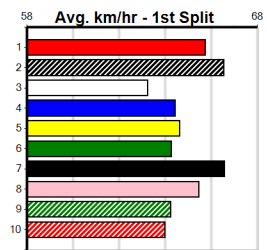

WESTLINK CONTAINER SALES

Distance: 525m, Race Type: Grade 5, Total Prizemoney: $8,785
1st: $5,900, 2nd: $1,820, 3rd: $915, 4th: $150

MAIA (5) showed her best form last start in beating a quick type and if she can begin on terms she should hold them out going into the first bend. EXTREMELY POTENT (8) is much better than his form reads an dis the expected improver.

Watchdog Tips: 5 8 4 6 **Bet:** Box Quinella 5,8 ($10 for 1000%)

Form	Box	Wgt	Dist	Track	Date	Time	BON	Margin	1st/2nd (Time)	PIR	Checked	Comment	WR	Split 1	S/P	Grade
STARBURST CANDY [5] $23.00																
Ideal draw , could be value for top 4 SRM punters.																
BK	Bitch				Jan-21			Sire: BARCIA BALE	Dam: WYNBURN LUCIFER							
Owner(s): A Lie																
Winning Distances: < 300m (0) 300 - 399m (0) 400 - 499m (0) 500 - 599m (0) 600 - 699m (3) > 700m (0)																
Winning Weights: 25.6(1) 26.1(1) 26.2(1)																
3rd	(7)	26.0	450	WBL	R4	07-Mar-24	25.84	25.12	5.00L NINETYMILE WOW (25.49)	S/888	.	.	.	6.84	$71.80	5
5th	(8)	26.1	600	MEA	R7	16-Mar-24	34.98	34.42	8.50L EARLETTA BALE (34.42)	M/7665	.	.	.	9.27	$20.30	5
4th	(8)	26.0	600	MEA	R5	23-Mar-24	35.10	34.26	13.00 EMERLEY ZOE (34.26)	M/8444	.	.	.	9.38	$27.70	5
4th	(4)	26.2	600	MEA	R4	30-Mar-24	35.62	34.35	10.00 CONFISCATE (34.95)	M/6854	.	.	.	9.36	$38.60	5
2nd	(2)	26.2	600	MEA	R4	06-Apr-24	35.00	34.61	4.75L MAXIMUM LYN (34.68)	M/5322	.	.	.	9.38	$7.20	5
6th	(4)	26.0	600	MEA	R9	13-Apr-24	34.90	34.18	11.00 YACHI BALE (34.18)	M/5666	.	.	.	9.38	$64.50	X45
8th	(2)	26.2	600	MEA	R6	20-Apr-24	35.08	34.73	5.00L STOMPING (34.73)	M/8888	.	.	.	9.53	$48.30	X45
4th	(6)	26.4	600	MEA	R12	27-Apr-24	35.03	34.31	1.75L JOAN'S GEM (34.91)	M/3333	.	.	.	9.24	$14.70	5
Last 3 wins NOT included above																
1st	(6)	25.6	600	MEP	R2	09-Nov-22	34.75	34.50	4.25L INTERNAL AFFAIRS (35.05)	M/1111	.	.	.	9.04	$2.10	RW
1st	(1)	26.2	600	MEA	R3	25-Mar-23	34.80	34.46	4.50L TREASURE TEARS (35.10)	M/1111	.	SW	.	9.07	$3.70	X67
1st	(2)	26.1	600	MEA	R2	01-Apr-23	34.86	34.35	1.5L TREASURE TEARS (34.96)	S/1111	.	.	.	9.29	$1.90	X67

Box History								
Bx	1st	2nd	3rd	4th	5th	6th	7th	8th
1	1	3	2	1	5			
2	1	3	2	6	1	1	1	1
3			2		1	1		
4		1	2	1	2	4		1
5		1	1	1	1	1	1	
6	1		3	1	1	1	3	
7			3	5	2			3
8			3	2	1			

Prize Best Starts	$56608.75
Trk/Dts	NBT
APM	79-3-11-20
	8-0-0-4
	11201