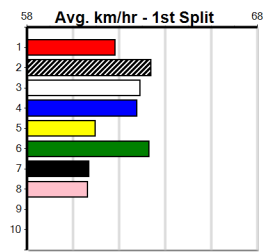

Sale

4

6:10PM

(VIC time)

INTA PLUMBING SERVICES

Distance: 510m, Race Type: Mixed 6/7, Total Prizemoney: $3,340
1st: $2,230, 2nd: $690, 3rd: $345, 4th: $75

ERZA SCARLET (4) has been impressive in her past two wins and she should be suited by the rise in distance. DR. KENNETH (5) caught the eye at Traralgon last time and he just needs a little room early on. ARCHER TWO (8) is suitably drawn out wide.

Watchdog Tips: **4** **5** **8** **7** **Bet:** **Box Trifecta 4,5,7,8 ($10 for 41.67%)**

1

BRINDLE CHIC [6] Needs to lead, suspect late, prefer to watch **$8.00**

BD Bitch Jan-22 Sire: TOMMY SHELBY Dam: FLORAL LACE Trainer: John Musselwhite (Lindenow)

Owner(s): G Miltos
Winning Distances: < 300m (0) 300 - 399m (1) 400 - 499m (1) 500 - 599m (0) 600 - 699m (0) > 700m (0)
Winning Weights: 30.1(1) 30.5(1)

Run	Time	Dist	Track	Date	Time	BOB	Margin	1st/2nd (Time)	PIR	Checked	Comment	WR	Split 1	S/P	Grade
4th (8)	30.4	460	WGL	R4	24-Feb-24	26.33	25.80	6.50L DAINTREE DARIUS (25.90)	M/233	.	.	.	6.71	$8.00	X67
6th (7)	30.5	450	TRA	R7	06-Mar-24	25.67	25.08	5.00L DR. YANNICK (25.32)	M/445	.	.	.	6.66	$37.20	X67
4th (2)	30.6	460	WGL	R7	14-Mar-24	26.51	26.26	3.75L SNOWY LILY (26.26)	Q/111	.	.	.	6.57	$4.40	T3-RW
2nd (8)	30.2	435	SLE	R2	17-Mar-24	25.00	24.32	2.00L DR. OLIVIA (24.86)	M/542	.	.	.	5.31	$7.20	7
1st (2)	30.1	435	SLE	R2	24-Mar-24	25.17	24.39	0.50L HAY RILEY (25.19)	M/554	.	.	.	5.43	$9.00	X67
3rd (3)	30.2	400	WGL	R9	11-Apr-24	23.14	22.60	0.75L SHINY NEW TOY (23.10)	M/33	.	.	.	8.66	$3.30	T3-6
7th (3)	29.8	435	SLE	R2	14-Apr-24	25.21	24.32	8.00L MINH TEDDY (24.66)	M/877	.	.	.	5.59	$35.30	X67H
4th (8)	29.7	435	SLE	R10	24-Apr-24	24.93	24.60	3.00L WEARING LEVIS (24.72)	M/565	.	.	.	5.50	$17.90	X67

Last 3 wins NOT included above

Run	Time	Dist	Track	Date	Time	BOB	Margin	1st/2nd (Time)	PIR	Checked	Comment	WR	Split 1	S/P	Grade
1st (5)	30.5	395	TRA	R3	15-Jan-24	22.09	21.99	1.25L ALPHA BLOKE (22.17)	M/111	.	SW	.	3.77	$4.30	M

Box History

Bx	1st	2nd	3rd	4th	5th	6th	7th	8th
1		1	1					
2	1			1				
3		1	1	1	2			1
4			1	1				1
5	1							
6		1	1		1			1
7						1		
8		1		4		1	1	

Prize Best Starts Trk/Dts APM $6230.00 FSTD 26-2-4-4 0-0-0-0 3832

2

DR. GLACIER [6] Improving type but will find this harder, no **$16.00**

WBE Dog Jul-21 Sire: HOOKED ON SCOTCH Dam: DR. ABBIE Trainer: Judith McMahon (Darriman)

Owner(s): DOCTORS KENNELS (SYN), J McMahon, J Gill
Winning Distances: < 300m (0) 300 - 399m (0) 400 - 499m (2) 500 - 599m (0) 600 - 699m (0) > 700m (0)
Winning Weights: 35.0(1) 36.3(1)

Run	Time	Dist	Track	Date	Time	BOB	Margin	1st/2nd (Time)	PIR	Checked	Comment	WR	Split 1	S/P	Grade
3rd (7)	35.8	435	SLE	R2	03-Mar-24	25.06	24.41	6.50L MINH TEDDY (24.63)	M/333	.	.	.	5.33	$9.30	MH
1st (4)	36.3	450	TRA	R4	06-Mar-24	25.73	25.08	0.75L BRICK (25.77)	M/312	.	.	.	6.89	$3.50	M
7th (2)	36.7	435	SLE	R2	17-Mar-24	25.43	24.32	8.50L DR. OLIVIA (24.86)	M/667	.	.	.	5.34	$5.80	7
4th (3)	36.0	510	SLE	R5	07-Apr-24	29.31	28.63	4.75L MAYBE EVEN YOU (28.99)	M/654	.	.	.	9.54	$19.50	RW
3rd (7)	35.5	510	SLE	R7	10-Apr-24	29.51	29.19	4.50L BEAR HAND (29.19)	S/433	.	.	.	9.62	$9.70	X67
4th (2)	35.2	510	SLE	R9	21-Apr-24	29.36	28.83	5.50L ENGELKE ROAD (29.00)	M/665	.	.	.	9.53	$12.50	RW
8th (7)	35.3	460	WGL	R2	26-Apr-24	26.46	25.55	9.00L PONTING (25.84)	M/678	.	.	.	6.73	$54.20	X67
1st (3)	35.0	450	TRA	R5	29-Apr-24	25.86	25.66	0.10L BIG STACKS (25.87)	M/743	.	.	.	6.90	$4.40	T3-RW

Last 3 wins NOT included above

Bx	1st	2nd	3rd	4th	5th	6th	7th	8th
1								
2				1				1
3	1			1				
4	1							
5								
6								
7			2					1
8		1						

Prize Best Starts Trk/Dts APM $3955.00 NBT 9-2-1-2 3-0-0-1 3359