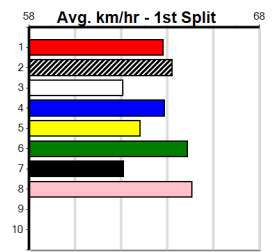

Sale

6

6:52PM

(VIC time)

TOONGABBIE LODGE

Distance: 435m, Race Type: Grade 5, Total Prizemoney: $2,925
1st: $1,950, 2nd: $600, 3rd: $300, 4th: $75

DR. FARRAH (1) owns a speedy 24.46 PB here and she should be able to punch through and hold the early lead. LAMIA ERNIE (6) will appreciate the slight drop in class and he will be strong in the run home. JOLENE BALE (4) can come out running.

Watchdog Tips: **1** **6** **4** **3** **Bet:** **Win 1**

DR. FARRAH [5] **Handy PB here, drawn to lead, hard to reel in** **$3.40**

BK Bitch Jan-22 Sire: BERNARDO Dam: SWEET DEMI Trainer: Kimberley McMahon (Darriman)

Owner(s): DOCTORS KENNELS (SYN), J McMahon, J Gill
Winning Distances: < 300m (0) 300 - 399m (3) 400 - 499m (1) 500 - 599m (0) 600 - 699m (0) > 700m (0)

Winning Weights: 23.2(1) 23.8(2) 24.0(1)

Rank	Dist	Wgt	Track	Date	Time	BOB	Margin	1st/2nd (Time)	PIR	Checked	Comment	WR	Split 1	S/P	Grade
6th	(8)	23.5	395 TRA	R9	23-Feb-24	22.65	22.04	4.50L POWER PAWS (22.35)	S/266	.	.	.	3.81	$4.70 X67	
7th	(1)	23.5	350 HVL	R8	27-Feb-24	19.86	19.21	6.00L DR. BENEDICT (19.45)	M/7	.	.	.	6.76	$2.10 6G	
1st	(1)	23.8	395 TRA	R2	08-Mar-24	22.09	21.83	3.5L VONNIE LEE (22.33)	M/411	.	.	.	3.84	$3.50 X67	
4th	(4)	24.2	510 SLE	R6	17-Mar-24	29.59	28.69	8.50L KIT (29.00)	M/324	.	.	.	9.31	$5.20 RWH	
2nd	(6)	24.3	510 SLE	R5	24-Mar-24	29.19	28.72	3.5L DR. QUEENIE (28.96)	M/122	.	.	.	9.15	$12.70 RWF	
3rd	(8)	24.1	460 WGL	R2	02-Apr-24	26.00	25.54	4.75L WHIPPING IT (25.67)	Q/122	.	.	.	6.49	$9.90 RWH	
3rd	(6)	24.3	435 SLE	R12	07-Apr-24	24.74	24.50	0.25L FERGUS BALE (24.73)	M/333	.	.	.	5.30	$2.70 5	
1st	(2)	24.0	395 TRA	R12	01-May-24	22.01	21.88	0.75L MYALL PRAWN (22.05)	M/211	.	SW	.	3.79	$2.30 5NP	

Last 3 wins NOT included above

1st	(7)	23.8	350 HVL	R2	04-Feb-24	19.42	18.76	2.50L BIG BOY CABANG (19.59)	M/1	.	.	.	6.59	$2.20 M	
1st	(8)	23.2	435 SLE	R3	14-Feb-24	24.46	24.38	6.50L JAYVILLE STELLA (24.89)	M/111	.	.	.	5.21	$2.30 7	

Box History

Bx	1st	2nd	3rd	4th	5th	6th	7th	8th
1	1						1	1
2	1							
3								
4				1	1			
5						1		
6		1	1					
7	1							1
8	1		1			1		

Prize Best Starts Trk/Dts APM: $9525.00, 24.46(8)-14/2/24, 15-4-1-4, 6-1-0-3, 7300