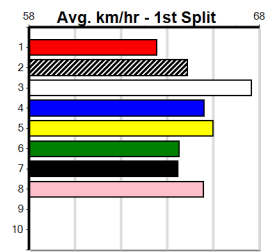

Sale
10
8:19PM
(VIC time)

BSG AUSTRALIA

Distance: 435m, Race Type: Grade 5, Total Prizemoney: $2,925
1st: $1,950, 2nd: $600, 3rd: $300, 4th: $75

SPRING BART (7) has been placed in six of nine here and he is ideally drawn out wide. MALO MAGIC (6) owns a slick 24.54 PB here and he too is well drawn out wide, while COLLINDA JOHNNY (8) has the talent but he needs to step cleanly.

Watchdog Tips: **7** **6** **8** **2** **Bet:** **Win 7**

1

SPRINGVIEW NOAH [5] Well drawn but not racing well enough, tested **$16.00**
BD Dog Nov-19 Sire: FERNANDO BALE Dam: QUEST FOR GLORY
Owner(s): K Bailey Trainer: Ken Bailey (Bundalaguah)
Winning Distances: < 300m (0) 300 - 399m (0) 400 - 499m (4) 500 - 599m (5) 600 - 699m (0) > 700m (0)
Winning Weights: 29.9(1) 30.0(1) 30.1(1) 30.2(2) 31.5(1) 31.7(1) 31.9(1) 32.0(1)

Box	1st	2nd	3rd	4th	5th	6th	7th	8th
1	2	2	2		2	2	3	
2	1	3		1	1			
3	1		2	2			1	1
4	1		2	2	1	1	2	
5		1	2					1
6	1		2		1	2	1	
7	2	1		1	2	1	2	
8	1	1	1	1	2	1	1	

Prize Best Starts Trk/Dts APM: $60985.00, 24.76(7)-1/10/23, 65-9-8-9, 3-1-0-0, 2891

2

JUNIOR'S MATE [5] Good early burn, pace out wide is the worry **$8.00**
BK Dog Jul-21 Sire: FERNANDO BALE Dam: MYSTIC RIOT
Owner(s): J Stewart Trainer: Dawn Johnston (Toongabbie)
Winning Distances: < 300m (0) 300 - 399m (2) 400 - 499m (3) 500 - 599m (0) 600 - 699m (0) > 700m (0)
Winning Weights: 31.6(1) 31.8(1) 32.1(1) 32.6(1) 33.3(1)

Box	1st	2nd	3rd	4th	5th	6th	7th	8th
1	1	2						
2	2			1				
3					1			
4	1							
5	1	1						
6			1	1	2			
7					1	1		
8		1	1					

Prize Best Starts Trk/Dts APM: $14057.86, NBT, 19-5-4-2, 4-0-1-1, 6383

3

BOURNE SARAH (SA)[5] Shows promise but this is harder, place best **$3.60**
BK Bitch Dec-21 Sire: SUPERIOR PANAMA Dam: SWEET ON ME
Owner(s): D Peckham Trainer: Matthew Clark (Briagolong)
Winning Distances: < 300m (0) 300 - 399m (5) 400 - 499m (1) 500 - 599m (0) 600 - 699m (0) > 700m (0)
Winning Weights: 26.2(1) 26.4(1) 26.5(1) 26.9(2) 27.1(1)

Box	1st	2nd	3rd	4th	5th	6th	7th	8th
1	2		1					
2		1			1			
3	1					1		
4								
5	1				1			
6								
7	2	1						
8		1						1

Prize Best Starts Trk/Dts APM: $8105.00, FSH, 14-6-3-1, 0-0-0-0, 6487

4

DR. ASHER [5] Great effort last time, draw is a worry, place **$4.80**
BK Dog Jan-22 Sire: BERNARDO Dam: SWEET DEMI
Owner(s): DOCTORS KENNELS (SYN), J McMahon, J Gill Trainer: Emily McMahon (Darriman)
Winning Distances: < 300m (0) 300 - 399m (5) 400 - 499m (1) 500 - 599m (0) 600 - 699m (0) > 700m (0)
Winning Weights: 28.5(1) 28.6(1) 28.7(1) 28.8(1) 29.0(1) 29.3(1)

Box	1st	2nd	3rd	4th	5th	6th	7th	8th
1	1	1	2					
2		1	1		1			
3								
4	1	1						
5						1		
6	2			2				
7	2							
8								

Prize Best Starts Trk/Dts APM: $21005.00, NBT, 15-6-2-3, 2-0-0-1, 15071

5

AKINA CRUSADER [5] One paced and won't get into contention **$51.00**
BK Dog Jan-21 Sire: BERNARDO Dam: AKINA MOSS
Owner(s): TAMBO (SYN), S McKay, J Rowley, D McKay Trainer: Phillip Rowley (Denison)
Winning Distances: < 300m (0) 300 - 399m (2) 400 - 499m (2) 500 - 599m (1) 600 - 699m (0) > 700m (0)
Winning Weights: 34.1(1) 34.6(1) 35.2(1) 35.8(2)

Box	1st	2nd	3rd	4th	5th	6th	7th	8th
1	2	3	1				1	
2	2	1	1	1		2		
3		2	2	1		1		
4	1	1	1	3				1
5			2					1
6			2	1	2	1		
7	2	3	1			1	1	
8		2			2	1	1	

Prize Best Starts Trk/Dts APM: $33316.25, FSTD, 49-5-13-10, 0-0-0-0, 6463