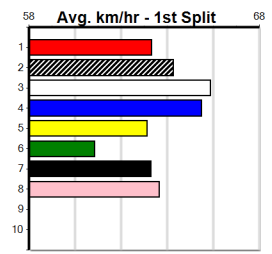

Sale
11
8:38PM
(VIC time)

FLYING COLOURS TRAVEL

Distance: 435m, Race Type: Grade 5, Total Prizemoney: $2,925
1st: $1,950, 2nd: $600, 3rd: $300, 4th: $75

DR. SPOKES (6) was never headed here two runs back and he should give a great sight once again. COLLINDA RISE (8) is showing promise and she will keep the pressure on from the outset. VALENCIA TED (7) should race well fresh

Watchdog Tips: **6** **8** **7** **5** **Bet:** Box Trifecta 5,6,7,8 ($10 for 41.67%)

1

AYLA ROSE [5] **Talented but prefer drawn out wide, place $10.00**

BE Bitch Feb-22 Sire: SHIMA SHINE Dam: SHANTELE ROSE Trainer: Jeffrey Chignell (Rosedale)

Owner(s): S Chignell
Winning Distances: < 300m (0) 300 - 399m (2) 400 - 499m (2) 500 - 599m (0) 600 - 699m (0) > 700m (0)

Winning Weights: 27.1(1) 27.3(1) 27.6(1) 27.8(1)

Run	Pos	Wgt	Dist	Track	Date	Time	BOB	Margin	1st/2nd (Time)	PIR	Checked	Comment	WR	Split 1	S/P	Grade
4th	(6)	27.2	350	TRA	R11	22-Mar-24	20.24	20.01	2.75L MYALL JACK (20.05)	M/65	.	.	.	6.77	$12.00	5
6th	(6)	27.5	395	TRA	R9	29-Mar-24	22.67	22.06	9.00L MICK SAYS SO (22.06)	M/566	.	.	.	3.85	$4.10	5
3rd	(3)	27.2	460	WGL	R9	02-Apr-24	26.16	25.54	1.00L AERO RICCARTON (26.09)	M/211	.	.	.	6.55	$12.80	5
4th	(3)	27.1	460	WGL	R7	09-Apr-24	26.16	25.60	8.00L PEAKY JOE (25.60)	M/444	.	.	.	6.69	$40.40	5H
3rd	(1)	26.8	435	SLE	R6	14-Apr-24	24.70	24.32	5.50L QUINLAN BALE (24.32)	Q/233	.	.	.	5.30	$17.60	X45
8th	(3)	27.3	450	TRA	R5	19-Apr-24	25.88	24.71	8.50L NOT BAD YOURSELF (25.29)	M/666	.	.	.	6.96	$5.40	5
6th	(7)	27.3	460	WGL	R3	23-Apr-24	26.78	25.67	11.00L JAYVILLE MOLLY (26.01)	M/666	.	.	.	6.68	$17.70	RWH
4th	(6)	27.3	435	SLE	R6	28-Apr-24	24.63	24.19	6.50L POWER PAWS (24.19)	S/855	.	.	.	5.44	$13.80	X45

Last 3 wins NOT included above

Run	Pos	Wgt	Dist	Track	Date	Time	BOB	Margin	1st/2nd (Time)	PIR	Checked	Comment	WR	Split 1	S/P	Grade
1st	(8)	27.8	350	TRA	R9	11-Dec-23	19.94	19.68	3.75L MR. MOANA (20.18)	M/31	.	.	.	6.61	$2.80	X67
1st	(5)	27.1	350	TRA	R4	29-Dec-23	20.08	19.81	2.00L TELLING TIME (20.21)	M/22	.	.	.	6.69	$6.10	RW
1st	(8)	27.6	435	SLE	R5	17-Jan-24	24.72	24.25	1.00L DR. EVERGREEN (24.78)	M/211	.	.	.	5.27	$3.40	5

Box History

Bx	1st	2nd	3rd	4th	5th	6th	7th	8th
1			1		1			
2					1			
3		2	1	2		1	1	1
4								
5	1				1			1
6				2	1	2		
7		1	1			1		
8	3	1						

Prize Best Starts Trk/Dts APM $10300.00 24.72(8)-17/1/24 27-4-4-3 9-2-1-2 5527