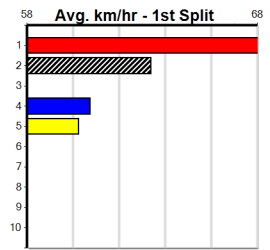

Sale
1
5:05PM
(VIC time)

SPORTSBET BET WITH MATES

Distance: 435m, Race Type: Maiden, Total Prizemoney: $2,535
1st: $1,680, 2nd: $520, 3rd: $260, 4th: $75

RYDER'S MAGIC (2) was backed for plenty on debut and he will be much better for the run. BIG SOLOMONA (1) has shown good early speed in his two runs and he will give a great sight again. PAW VELDRON (8) must be respected

Watchdog Tips: **2** **1** **8** **7** **Bet:** **Win 2**

1

BIG SOLOMONA [M] **Drawn to lead for a long way, main danger** **$3.60**
BK Dog Feb-22 Sire: HOUDINI BOY Dam: ELUSIVE ANAKE
Owner(s): FISHOUNDS (SYN), D Fisher, S Fisher Trainer: Darren Fisher (Lara)
Winning Distances: < 300m (0) 300 - 399m (0) 400 - 499m (0) 500 - 599m (0) 600 - 699m (0) > 700m (0)
Winning Weights:
2nd (5) 36.2 410 HOR R1 16-Apr-24 23.61 23.10 2.25L JED'S MEMORY (23.46) M/11 10.29 $2.90 M
2nd (2) 36.3 410 HOR R1 19-Apr-24 23.79 23.40 0.25L RUXTON SPICE (23.78) M/22 10.48 $1.40 M
Last 3 wins NOT included above

Box History

Bx	1st	2nd	3rd	4th	5th	6th	7th	8th
1								
2		1						
3								
4								
5			1					
6								
7								
8								

Prize Best	$1040.00
Starts	FSH 2-0-2-0
Trk/Dts	0-0-0-0
APM	1040

2

RYDER'S MAGIC [M] **Backed for plenty on debut, better for the run** **$3.40**
RF Dog Jun-22 Sire: ASTON DEE BEE Dam: SHARNI'S MY GIRL
Owner(s): A Langley Trainer: Lorraine Langley (Pakenham)
Winning Distances: < 300m (0) 300 - 399m (0) 400 - 499m (0) 500 - 599m (0) 600 - 699m (0) > 700m (0)
Winning Weights:
2nd (7) 36.7 435 SLE R1 28-Apr-24 24.91 24.19 1.75L ANNA (24.80) M/222 5.29 $1.50 M
Last 3 wins NOT included above

Box History

Bx	1st	2nd	3rd	4th	5th	6th	7th	8th
1								
2								
3								
4								
5								
6								
7		1						
8								

Prize Best	$520.00
Starts	NBT 1-0-1-0
Trk/Dts	1-0-1-0
APM	520

3

COOL CUDDLE [M] **Dam produced the speedy Wild Cuddle** **$10.00**
BK Dog Feb-22 Sire: FERAL FRANKY Dam: WAR RUBY
Owner(s): D Cumes Trainer: Debra Cumes (Drouin West)
Winning Distances: < 300m (0) 300 - 399m (0) 400 - 499m (0) 500 - 599m (0) 600 - 699m (0) > 700m (0)
Winning Weights:
Last 3 wins NOT included above

Box History

Bx	1st	2nd	3rd	4th	5th	6th	7th	8th
1								
2								
3								
4								
5								
6								
7								
8								

Prize Best	$0
Starts	FSH 0-0-0-0
Trk/Dts	0-0-0-0
APM	0

4

VELOX BALE (NSW)[M] **Improving type but prefer drawn out wide** **$10.00**
FBD Bitch Feb-22 Sire: DROOPYS SYDNEY Dam: WINNIE ALLEN
Owner(s): L Harris Trainer: Luke Harris (Devon Meadows)
Winning Distances: < 300m (0) 300 - 399m (0) 400 - 499m (0) 500 - 599m (0) 600 - 699m (0) > 700m (0)
Winning Weights:
5th (7) 27.2 460 GEL R3 19-Feb-24 26.71 25.89 8.00L IDYLLIC JAMES (26.16) M/665 6.82 $19.70 M
5th (4) 26.6 450 BAL R9 04-Mar-24 26.29 25.41 7.50L RONNY'S RETURN (25.79) M/666 7.08 $3.30 T3-M
2nd (6) 26.7 450 BAL R1 20-Mar-24 25.71 25.01 4.50L ZIPPING WHINCUP (25.40) M/533 6.87 $19.30 M
4th (4) 26.9 450 BAL R1 27-Mar-24 25.94 24.85 6.50L TAKUMI BALE (25.48) M/768 6.85 $21.80 M
5th (6) 26.1 525 MEP R1 10-Apr-24 31.04 29.82 8.50L HIBIKI BLUE (30.47) M/2665 5.23 $17.90 MH
3rd (4) 26.2 450 BAL R2 17-Apr-24 26.14 25.13 8.00L ENZO ENVY (25.59) M/333 6.90 $5.50 M
3rd (5) 26.3 460 GEL R4 23-Apr-24 26.27 25.73 7.50L CABAO NICKEL (25.77) M/463 6.74 $5.80 M
2nd (7) 26.4 460 WGL R3 02-May-24 26.82 25.98 0.75L JESSICA GEM (26.77) Q/222 6.72 $2.00 T3-M
Last 3 wins NOT included above

Box History

Bx	1st	2nd	3rd	4th	5th	6th	7th	8th
1								
2								
3				1				1
4								
5			1	1	1			
6								
7	1				1			
8		1			1			

Prize Best	$1410.00
Starts	FSH 10-0-2-2
Trk/Dts	0-0-0-0
APM	941