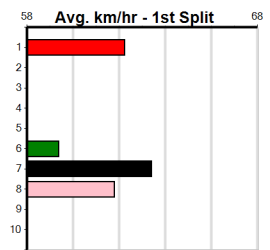

Sale

2

5:29PM

(VIC time)

MONACELLARS

Distance: 435m, Race Type: Maiden, Total Prizemoney: $2,535
1st: $1,680, 2nd: $520, 3rd: $260, 4th: $75

NORM'S LUCY (7) has shown improvement with placings in two of her past three and she'll get plenty of room early on. PAW ISABELLE (2) is a well bred type and her dam was one of the greats. PAW XANDER (4) is another well bred type from a strong kennel

Watchdog Tips: **7** **2** **4** **3** **Bet:** **Win 7**

Form Box	Wgt	Dist	Track	Date	Time	BON	Margin	1st/2nd (Time)	PIR	Checked	Comment	W/R	Split 1	S/P	Grade		
1	JASPER'S JACKPOT [M] Resuming, may need a run or two, tested $12.00																
	BE Dog Mar-22 Sire: MY REDEEMER Dam: BAG OF TRICKS Trainer: Donna Dean (Nyora)																
	Owner(s): R Haines																
	Winning Distances: < 300m (0) 300 - 399m (0) 400 - 499m (0) 500 - 599m (0) 600 - 699m (0) > 700m (0)																
	Winning Weights:																
	5th (2) 30.4 515 SAP R2 21-Jan-24 31.23 29.40 21.00 LAKEVIEW EMILY (29.78) M/5455 5.39 $12.30 M																
	T (4) 30.4 515 SAP R1 28-Jan-24 0.00 29.61 CAPTURE MY SOUL (30.09) M/3555 V14 5.30 $37.50 M																
	Last 3 wins NOT included above																
	Box History																
	<table border="1"> <thead> <tr><th>Bx</th><th>1st</th><th>2nd</th><th>3rd</th><th>4th</th><th>5th</th><th>6th</th><th>7th</th><th>8th</th></tr> </thead> <tbody> <tr><td>1</td><td></td><td></td><td></td><td></td><td></td><td></td><td></td><td></td></tr> <tr><td>2</td><td></td><td></td><td></td><td></td><td>1</td><td></td><td></td><td></td></tr> <tr><td>3</td><td></td><td></td><td></td><td></td><td></td><td></td><td></td><td></td></tr> <tr><td>4</td><td></td><td></td><td></td><td></td><td></td><td></td><td></td><td></td></tr> <tr><td>5</td><td></td><td></td><td></td><td></td><td></td><td></td><td></td><td></td></tr> <tr><td>6</td><td></td><td></td><td></td><td></td><td></td><td></td><td></td><td></td></tr> <tr><td>7</td><td></td><td></td><td></td><td></td><td></td><td></td><td></td><td></td></tr> <tr><td>8</td><td></td><td></td><td></td><td></td><td></td><td></td><td></td><td></td></tr> <tr><td>Prize Best</td><td></td><td></td><td></td><td></td><td>$0.00</td><td></td><td></td><td></td></tr> <tr><td>Starts</td><td></td><td></td><td></td><td></td><td>FSH</td><td></td><td></td><td></td></tr> <tr><td>Trk/Dts</td><td></td><td></td><td></td><td></td><td>2-0-0-0</td><td></td><td></td><td></td></tr> <tr><td>APM</td><td></td><td></td><td></td><td></td><td>0-0-0-0</td><td></td><td></td><td></td></tr> </tbody> </table>																
2	PAW ISABELLE (NSW)[M] Dam was one of the greats, watch betting moves $3.60																
	BK Bitch Jul-22 Sire: ALLEN DEED Dam: FANTA BALE Trainer: Mark Delbridge (Balliang)																
	Owner(s): B Wheeler																
	Winning Distances: < 300m (0) 300 - 399m (0) 400 - 499m (0) 500 - 599m (0) 600 - 699m (0) > 700m (0)																
	Winning Weights:																
	Last 3 wins NOT included above																
	Box History																
	<table border="1"> <thead> <tr><th>Bx</th><th>1st</th><th>2nd</th><th>3rd</th><th>4th</th><th>5th</th><th>6th</th><th>7th</th><th>8th</th></tr> </thead> <tbody> <tr><td>1</td><td></td><td></td><td></td><td></td><td></td><td></td><td></td><td></td></tr> <tr><td>2</td><td></td><td></td><td></td><td></td><td></td><td></td><td></td><td></td></tr> <tr><td>3</td><td></td><td></td><td></td><td></td><td></td><td></td><td></td><td></td></tr> <tr><td>4</td><td></td><td></td><td></td><td></td><td></td><td></td><td></td><td></td></tr> <tr><td>5</td><td></td><td></td><td></td><td></td><td></td><td></td><td></td><td></td></tr> <tr><td>6</td><td></td><td></td><td></td><td></td><td></td><td></td><td></td><td></td></tr> <tr><td>7</td><td></td><td></td><td></td><td></td><td></td><td></td><td></td><td></td></tr> <tr><td>8</td><td></td><td></td><td></td><td></td><td></td><td></td><td></td><td></td></tr> <tr><td>Prize Best</td><td></td><td></td><td></td><td></td><td>$0</td><td></td><td></td><td></td></tr> <tr><td>Starts</td><td></td><td></td><td></td><td></td><td>FSH</td><td></td><td></td><td></td></tr> <tr><td>Trk/Dts</td><td></td><td></td><td></td><td></td><td>0-0-0-0</td><td></td><td></td><td></td></tr> <tr><td>APM</td><td></td><td></td><td></td><td></td><td>0-0-0-0</td><td></td><td></td><td></td></tr> </tbody> </table>																
	3	ZULU WOLF (NSW)[M] Better for the run on debut, had support, respect $8.00															
		BK Dog May-22 Sire: PRIMO UNO Dam: JETT'S CHAMPION Trainer: Kate Gorman (Tanjil South)															
Owner(s): T Assaad																	
Winning Distances: < 300m (0) 300 - 399m (0) 400 - 499m (0) 500 - 599m (0) 600 - 699m (0) > 700m (0)																	
Winning Weights:																	
4th (6) 31.4 395 TRA R1 01-May-24 22.69 21.88 4.75L LAKEVIEW DECEAH (22.37) M/444 3.76 $5.50 M																	
Last 3 wins NOT included above																	
Box History