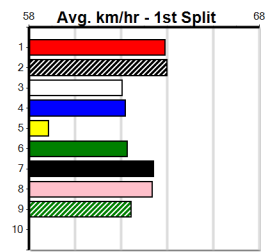

Sale

9

7:57PM

(VIC time)

ED FOUNTAIN REMOVALS

Distance: 435m, Race Type: Grade 6, Total Prizemoney: $2,925
1st: $1,950, 2nd: $600, 3rd: $300, 4th: $75

NOLAN BALE (1) should have enough pace to hold the lead and he is hard to get past when in the clear. STITCH AND SHOUT (2) is better than his past few runs and he can follow the red through early on. DR. ERICA (3) is showing some promise

Watchdog Tips: **1** **2** **3** **8** **Bet:** **Win 1**

1

NOLAN BALE (NSW)[6] **Drawn to lead, bold front runner, yes** **$2.80**

WBK Dog **Oct-21** **Sire: NEED MY MONEYNOW** **Dam: DYNA GERTIE** **Trainer: Tammy Kennedy - harris (Devon)**

Owner(s): L Harris

Winning Distances: < 300m (0) 300 - 399m (2) 400 - 499m (0) 500 - 599m (0) 600 - 699m (0) > 700m (0)

Winning Weights: 29.5(1) 30.1(1)

Pl	Box	Wgt	Dist	Track	Date	Time	BON	Margin	1st/2nd (Time)	PIR	Checked	Comment	WR	Split 1	S/P	Grade
4th	(1)	30.2	400	WGL	R4	30-Mar-24	22.94	22.74	1.25L FIRST MATE (22.86)	M/11	.	VO	.	8.43	$2.50	7
5=	(5)	30.2	400	GEL	R9	02-Apr-24	23.64	22.50	17.00 XISCO BALE (22.50)	M/65	.	.	.	9.11	$4.10	7
2nd	(6)	29.9	350	TRA	R9	06-Apr-24	20.12	19.91	0.50L ANNIE MIKADO (20.09)	M/63	.	.	.	6.79	$5.40	X67
5th	(3)	30.1	390	WBL	R3	11-Apr-24	22.73	22.09	6.50L LEON'S ENTITY (22.31)	M/65	.	.	.	9.13	$5.70	7
2nd	(2)	30.0	425	BEN	R4	14-Apr-24	24.40	24.03	2.00L BUSHMAN'S ARCHIE (24.28)	M/322	.	.	.	6.75	$6.90	T3-7
1st	(1)	29.5	350	TRA	R2	22-Apr-24	20.01	19.86	4.00L CHOICE MOMENT (20.28)	M/11	.	SW	.	6.72	$2.10	T3-7
7th	(1)	30.4	425	BEN	R2	28-Apr-24	25.38	23.58	21.00 MYRNIONG STORM (23.93)	S/557	.	.	.	6.64	$11.60	RW
3rd	(7)	30.1	395	TRA	R3	01-May-24	22.46	21.88	0.75L HARLEY (22.42)	M/544	.	.	.	3.90	$30.40	6G

Last 3 wins NOT included above

Pl	Box	Wgt	Dist	Track	Date	Time	BON	Margin	1st/2nd (Time)	PIR	Checked	Comment	WR	Split 1	S/P	Grade
1st	(1)	30.1	390	WBL	R4	28-Dec-23	22.39	22.00	4.25L LEKTRA FRED (22.68)	M/11	.	.	.	8.65	$1.50	MH

Box History

Box	1st	2nd	3rd	4th	5th	6th	7th	8th
1	2							
2	1							
3	1		1	1				
4	1							
5					1			
6	1	1						
7			1	1				
8								

Prize Best Starts Trk/Dts APM $5350.00 FSH 16-2-4-2 0-0-0-0 3384