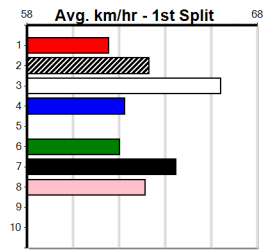

Sale
5
6:32PM
(VIC time)

TRFM (2-4 WINS)

Distance: 510m, Race Type: Restricted Win, Total Prizemoney: $3,340
1st: $2,230, 2nd: $690, 3rd: $345, 4th: $75

BEAR HAND (1) is drawn to hold the early lead and he should be able to boot away mid race.
ENGELKE ROAD (8) powered to the line in his win here two runs back and he just needs an ounce
of luck in running. MAYBE EVEN YOU (2) has solid claims

Watchdog Tips: **1** **8** **2** **3** **Bet:** Box Trifecta 1,2,3,8 ($10 for 41.67%)

Form Box	Wgt	Dist	Track	Date	Time	BON	Margin	1st/2nd (Time)	PIR	Checked	Comment	WR	Split 1	S/P	Grade	
1	BEAR HAND [5] $3.40															
	Airborne at present, drawn to lead, yes															
	Trainer: Donna Dean (Nyora)															
	Owner(s): R Haines															
	Sire: ASTON DEE BEE Dam: MIA'S HAND															
	Winning Distances: < 300m (0) 300 - 399m (1) 400 - 499m (1) 500 - 599m (2) 600 - 699m (0) > 700m (0)															
	Winning Weights: 30.3(1) 30.9(2) 31.2(1)															
	1st (2) 31.2 395 TRA R3 07-Feb-24 22.30 21.83 2.25L FIRST MATE (22.45) M/111 3.78 $3.30 M															
	5th (1) 31.3 435 SLE R3 14-Feb-24 25.16 24.38 11.00 DR. FARRAH (24.46) M/334 5.49 $3.90 7															
	5th (6) 31.9 395 TRA R1 28-Feb-24 22.72 21.90 8.00L JEBRYNAH NITRO (22.17) S/875 3.86 $13.90 X67															
6th (4) 31.3 400 WGL R11 21-Mar-24 23.57 22.63 14.00 PANAMA STORM (22.63) M/88 9.13 $11.20 X67																
2nd (1) 30.9 435 SLE R4 27-Mar-24 25.15 24.59 3.00L COLLINDA RISE (24.94) Q/222 7.00 7																
1st (5) 30.3 435 SLE R10 05-Apr-24 25.05 24.60 2.00L SOMETHING CLEVER (25.18) M/211 5.36 $2.80 X67																
1st (1) 30.9 510 SLE R7 10-Apr-24 29.19 29.19 3.00L BE LITTLE (29.39) Q/111 9.32 $5.40 X67																
1st (3) 30.9 515 SAP R9 21-Apr-24 30.03 29.30 1.5L GRACELAND BOY (30.13) M/1111 5.14 $5.80 5																
Last 3 wins NOT included above																
<table border="1"> <thead> <tr> <th>Bx</th> <th>1st</th> <th>2nd</th> <th>3rd</th> <th>4th</th> <th>5th</th> <th>6th</th> <th>7th</th> <th>8th</th> </tr> </thead> <tbody> <tr><td>1</td><td>1</td><td>1</td><td></td><td></td><td>1</td><td></td><td></td><td></td></tr> <tr><td>2</td><td>1</td><td></td><td></td><td></td><td></td><td></td><td></td><td></td></tr> <tr><td>3</td><td>1</td><td></td><td></td><td></td><td></td><td>1</td><td></td><td></td></tr> <tr><td>4</td><td></td><td></td><td></td><td></td><td></td><td></td><td>1</td><td></td></tr> <tr><td>5</td><td>1</td><td></td><td></td><td></td><td></td><td></td><td></td><td></td></tr> <tr><td>6</td><td></td><td></td><td></td><td></td><td>1</td><td></td><td></td><td></td></tr> <tr><td>7</td><td></td><td></td><td></td><td></td><td></td><td></td><td></td><td></td></tr> <tr><td>8</td><td></td><td></td><td></td><td></td><td></td><td></td><td></td><td></td></tr> </tbody> </table>																
<table border="1"> <tr><td>Prize</td><td colspan="8">$7460.00</td></tr> <tr><td>Best</td><td colspan="8">29.19(1)-10/4/24</td></tr> <tr><td>Starts</td><td colspan="8">9-4-1-0</td></tr> <tr><td>Trk/Dts</td><td colspan="8">1-1-0-0</td></tr> <tr><td>APM</td><td colspan="8">6724</td></tr> </table>																

2	MAYBE EVEN YOU [6] $10.00															
	Consistent to date, early speed, can threaten															
	Trainer: Davide Fasoli (Heyfield)															
	Owner(s): W Fasoli															
	Sire: FERAL FRANKY Dam: ELVISA BALE															
	Winning Distances: < 300m (0) 300 - 399m (0) 400 - 499m (1) 500 - 599m (1) 600 - 699m (0) > 700m (0)															
	Winning Weights: 31.4(1) 32.6(1)															
	2nd (4) 32.8 510 SLE R5 10-Mar-24 29.07 28.85 3.25L KIT (28.85) Q/222 9.21 $7.20 RW															
	5th (5) 32.6 510 SLE R7 17-Mar-24 29.56 28.69 11.00 DR. QUEENIE (28.81) M/443 9.30 $7.90 RWH															
	3rd (4) 32.2 510 SLE R5 24-Mar-24 29.52 28.72 8.00L DR. QUEENIE (28.96) M/443 9.71 $10.20 RWF															
4th (4) 31.6 460 WGL R5 02-Apr-24 26.33 25.54 7.50L DASH OF WHISKY (25.84) Q/455 6.72 $27.50 RWH																
1st (8) 31.4 510 SLE R5 07-Apr-24 28.99 28.63 2.00L ICE ICE BABY (29.12) M/222 9.25 $4.80 RW																
2nd (2) 31.0 510 SLE R7 14-Apr-24 29.06 28.82 0.75L CYCLONE POPPY (29.01) Q/222 9.27 $2.30 RW																
3rd (3) 31.7 510 SLE R9 21-Apr-24 29.29 28.83 4.25L ENGELKE ROAD (29.00) M/333 9.32 $3.00 RW																
4th (8) 31.6 460 WGL R9 30-Apr-24 26.21 25.78 5.00L RUMOUR NOT FACT (25.87) M/344 6.70 $6.30 6G																
Last 3 wins NOT included above																
1st (1) 32.6 460 WGL R1 20-Feb-24 26.18 26.18 0.25L OSCAR INTENTION (26.20) Q/111 6.63 $4.00 M																
<table border="1"> <thead> <tr> <th>Bx</th> <th>1st</th> <th>2nd</th> <th>3rd</th> <th>4th</th> <th>5th</th> <th>6th</th> <th>7th</th> <th>8th</th> </tr> </thead> <tbody> <tr><td>1</td><td>1</td><td></td><td></td><td></td><td></td><td></td><td></td><td></td></tr> <tr><td>2</td><td></td><td>3</td><td></td><td></td><td></td><td></td><td></td><td></td></tr> <tr><td>3</td><td></td><td></td><td>1</td><td></td><td></td><td></td><td></td><td></td></tr> <tr><td>4</td><td></td><td>2</td><td>1</td><td>1</td><td></td><td></td><td></td><td></td></tr> <tr><td>5</td><td></td><td></td><td>1</td><td></td><td>2</td><td></td><td></td><td></td></tr> <tr><td>6</td><td></td><td></td><td></td><td></td><td></td><td></td><td></td><td></td></tr> <tr><td>7</td><td></td><td></td><td></td><td></td><td></td><td></td><td>1</td><td></td></tr> <tr><td>8</td><td>1</td><td></td><td></td><td>1</td><td></td><td></td><td></td><td></td></tr> </tbody> </table>																
<table border="1"> <tr><td>Prize</td><td colspan="8">$8230.00</td></tr> <tr><td>Best</td><td colspan="8">28.99(8)-7/4/24</td></tr> <tr><td>Starts</td><td colspan="8">15-2-5-3</td></tr> <tr><td>Trk/Dts</td><td colspan="8">10-1-4-3</td></tr> <tr><td>APM</td><td colspan="8">6591</td></tr> </table>