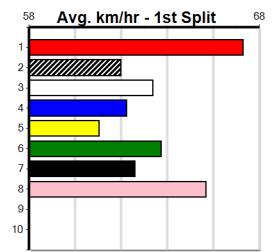

Sale
3
5:47PM
(VIC time)

ACCELL ANIMAL THERAPY - VIC

Distance: 435m, Race Type: Grade 7, Total Prizemoney: $2,925
1st: $1,950, 2nd: $600, 3rd: $300, 4th: $75

CHICKEN BURGER (5) put on a dominant display when scoring at Traralgon on debut and he will prove hard to hold out. OUR YOGI (3) was impressive here two runs back and he can dial up the pressure mid race. DR. ANNE (4) should fire fresh.

Watchdog Tips: **5** **3** **4** **8** **Bet:** **Win 5**

1

STURGIS [7] **Can miss the kick, will push wide, tough ask** **$12.00**
BD Dog Mar-22 Sire: FERAL FRANKY Dam: MANNERS MATTER Trainer: Dean Millier (Pakenham)
Owner(s): K Mizzi
Winning Distances: < 300m (0) 300 - 399m (1) 400 - 499m (0) 500 - 599m (0) 600 - 699m (0) > 700m (0)
Winning Weights: 31.3(1)

Form	Box	Wgt	Dist	Track	Date	Time	BON	Margin	1st/2nd (Time)	PIR	Checked	Comment	WR	Split 1	S/P	Grade
3rd (6)	30.8	350	HVL	R2	05-Mar-24	19.41	19.19	1.75L	FLYING AVENUE (19.30)	M/3	.	.	.	6.57	$26.30	X67
3rd (5)	31.4	350	HVL	R4	10-Mar-24	19.56	18.92	4.00L	IT'S A RUNAWAY (19.28)	M/1	.	.	.	6.57	$28.20	X67H
6th (8)	30.8	350	HVL	R2	17-Mar-24	19.39	19.11	4.00L	DR. HARRIS (19.11)	Q/6	.	.	.	6.54	$40.60	X67F
2nd (3)	30.4	400	WGL	R11	21-Mar-24	23.24	22.63	9.00L	PANAMA STORM (22.63)	M/33	.	.	.	8.62	$7.00	X67
3rd (8)	30.1	350	TRA	R3	29-Mar-24	20.15	19.49	3.5L	PLEIADIAN (19.91)	S/63	.	.	.	6.82	$14.60	X67
5th (1)	30.2	390	SHP	R3	04-Apr-24	22.81	22.20	6.00L	ORIENTAL AURORA (22.42)	M/22	.	.	.	8.65	$7.20	T3-7
5th (2)	30.4	400	WGL	R9	23-Apr-24	23.46	22.71	11.00	LONG SLEEVES (22.73)	M/45	.	.	.	8.70	$15.40	X67
5th (7)	30.8	395	TRA	R2	01-May-24	22.81	21.88	3.25L	ABUNDANT LUMENS (22.59)	S/885	.	.	.	4.11	$36.50	7

Last 3 wins NOT included above

1st	2nd	3rd	4th	5th	6th	7th	8th									
1st (2)	31.3	300	HVL	R2	21-Feb-24	17.11	16.71	0.25L	KID GEORGE (17.12)	M/1	.	.	.	3.93	$2.70	M

Prize Best Starts Trk/Dts APM: $3695.00 NBT 20-1-2-6 1-0-0-0 2435

2

MIRA BALE (NSW)[7] **Wide runner underneath is a worry, place best** **$7.50**
WBD Bitch Mar-22 Sire: FERNANDO BALE Dam: ALERA BALE Trainer: Luke Harris (Devon Meadows)
Owner(s): L Harris
Winning Distances: < 300m (0) 300 - 399m (0) 400 - 499m (0) 500 - 599m (1) 600 - 699m (0) > 700m (0)
Winning Weights: 26.6(1)

Form	Box	Wgt	Dist	Track	Date	Time	BON	Margin	1st/2nd (Time)	PIR	Checked	Comment	WR	Split 1	S/P	Grade
6th (2)	27.0	525	MEP	R10	13-Mar-24	31.01	30.03	6.50L	ZORBAS BALE (30.59)	M/3566	.	.	.	5.33	$12.40	7
3rd (6)	27.5	460	GEL	R7	18-Mar-24	26.44	26.01	4.00L	JIMMY THE PUMPER (26.17)	M/532	.	.	.	6.77	$5.30	X67
4th (8)	27.3	460	GEL	R7	22-Mar-24	26.19	25.54	5.00L	MICHALIS (25.85)	M/856	.	W	.	6.89	$73.40	RWH
4th (3)	27.4	460	GEL	R8	25-Mar-24	26.27	25.97	4.50L	ARTISAN ARTIST (25.97)	M/555	.	.	.	6.80	$13.60	X67
5th (6)	27.0	450	WBL	R5	04-Apr-24	26.01	24.72	5.50L	MAX PEARL (25.63)	M/777	.	W	.	6.98	$36.60	X67H
2nd (8)	27.1	400	GEL	R1	09-Apr-24	23.09	22.46	1.25L	ROSE OF SATURN (23.00)	S/23	.	W	.	8.81	$4.40	X67H
3rd (5)	27.3	450	BAL	R5	15-Apr-24	26.18	25.49	3.00L	DAISY MAY (25.99)	M/766	.	.	.	6.93	$6.30	T3-RW
F (2)	26.8	500	BEN	R7	24-Apr-24	0.00	28.24	.	ZIPPING GWEN (28.73)	M/388	.	V10	.	6.68	$6.10	T3-RW

Last 3 wins NOT included above

1st	2nd	3rd	4th	5th	6th	7th	8th									
1st (6)	26.6	525	MEP	R1	06-Mar-24	30.89	29.98	0.75L	HAMMER TO FALL (30.94)	M/3541	.	.	.	5.26	$6.60	M

Prize Best Starts Trk/Dts APM: $2690.00 FSH 12-1-1-2 0-0-0-0 2248