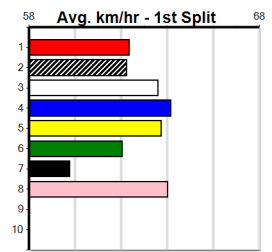

Sale
12
8:55PM
(VIC time)

SPORTSBET SAME RACE MULTI

Distance: 435m, Race Type: Grade 5, Total Prizemoney: $2,925
1st: $1,950, 2nd: $600, 3rd: $300, 4th: $75

BELLA SUGAR (8) returned to form last time and she has the speed to cross and lead throughout.
MADDIE ODD SOCK (3) is better than her past two and she will be strong in the run home.
CHARLIE CALAMARI (4) has solid claims

Watchdog Tips: **8** **3** **4** **5** **Bet:** **Win 8**

1

JASPRIZZA BALE (NSW)[5] **Down on confidence, slow early, tough ask** **$12.00**
BD Dog Jan-21 **Sire: FERAL FRANKY** **Dam: WINNIE ALLEN** **Trainer: Tammy Kennedy - harris (Devon)**
Owner(s): T Kennedy - harris
Winning Distances: < 300m (0) 300 - 399m (0) 400 - 499m (3) 500 - 599m (5) 600 - 699m (0) > 700m (0)
Winning Weights: 30.8(1) 32.2(1) 32.3(1) 32.7(1) 32.8(1) 33.0(1) 33.1(1) 33.2(1)

Run	Pos	Dist	Track	Date	Time	BOB	Margin	1st/2nd (Time)	PIR	Checked	Comment	WR	Split 1	S/P	Grade
2nd (8)	32.2	435	SLE	R3	24-Mar-24	25.10	24.39	1.00L CREW (25.04)	M/722	.	.	.	5.52	$5.10	5
4th (7)	32.3	525	MEP	R4	27-Mar-24	30.56	29.96	5.00L REDSHIFT ALPHA (30.23)	M/6444	.	.	.	5.31	$9.80	X45
3rd (1)	32.7	460	WGL	R7	02-Apr-24	26.35	25.54	3.75L TUTELINA (26.10)	M/454	.	.	.	6.67	$10.10	5
7th (2)	32.2	435	SLE	R10	07-Apr-24	25.77	24.50	19.00 DR. BENEDICT (24.50)	M/777	.	VO	.	5.72	$22.40	5
7th (2)	31.8	450	WBL	R6	11-Apr-24	26.15	25.08	13.00 SPRING BART (25.30)	M/656	.	.	.	6.96	$47.00	5
6th (8)	31.2	450	TRA	R5	19-Apr-24	25.76	24.71	7.00L NOT BAD YOURSELF (25.29)	M/555	.	.	.	6.82	$37.80	5
6th (8)	31.9	460	WGL	R8	25-Apr-24	26.71	26.05	7.00L MIGHTY HERCULES (26.24)	M/677	.	.	.	6.82	$23.60	5
6th (4)	31.4	525	MEP	R11	01-May-24	31.06	29.74	10.00 QUICK BISCUIT (30.38)	M/5566	.	.	.	5.35	$25.40	T3-5

Last 3 wins NOT included above

1st (8)	32.7	510	SLE	R6	29-Oct-23	29.04	28.76	1.00L LAKEVIEW BUFF (29.10)	M/322	.	SW	.	9.36	$18.70	5
1st (6)	33.0	500	BEN	R7	04-Nov-23	28.66	28.15	0.25L CRANKY BRUCE (28.68)	M/642	.	.	.	6.77	$7.80	5
1st (1)	32.2	525	MEP	R12	20-Mar-24	30.37	30.00	4.00L FREEMAN BALE (30.65)	M/1111	.	.	.	5.24	$3.50	T3-5

Box History

Bx	1st	2nd	3rd	4th	5th	6th	7th	8th
1	2	2	2	1	4	2		
2	2	3		2	1	1	2	2
3		2				1		3
4	1	1	2	1	2	4		1
5	1	1	1	1	1	1		2
6	2		1	1	1			
7			3	1	3	1		
8	2	2	1	1	1	2		1

Prize Best Starts Trk/Dts APM $26045.00 NBT 73-8-9-13 4-0-1-0 8619