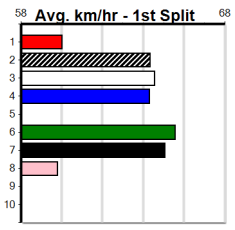

SPORTSBET HT3

Distance: 350m, Race Type: Mixed 6/7 Heat, Total Prizemoney: \$2,925
1st: \$1,950, 2nd: \$600, 3rd: \$300, 4th: \$75

9

1:32PM

(VIC time)

SUMMER KOBIE (4) recorded some top placings in recent times and he may prove a bit too classy for his rivals in this. HIGH END CASH (1) has been racing well of late and has the speed to be prominent throughout from his gun draw here.

Watchdog Tips:

4 1 6 8

Bet:

Trifecta 1,4/1,4,6,8/1,4,6,8 (\$10 - 83.33%)

Table containing 10 race entries. Each entry includes: Race Number, Horse Name, Trainer, Odds, Weight, Distance, Track, Date, Time, BON, Margin, 1st/2nd (Time), PIR, Checked, Comment, W/R, Split 1, S/P, Grade, and Winning Boxes. Races include: 1 HIGH END CASH [7], 2 RAPIDFIRE LAYLA [7], 3 HERE'S TO LOUIE [6], 4 SUMMER KOBIE [7], 5 *** VACANT BOX ***, 6 SUN IN CUBA [6], 7 GRAND STRIDE [7], 8 IT'S A HOUDINI [7], 9 *** NO RESERVE ***, 10 *** NO RESERVE ***.