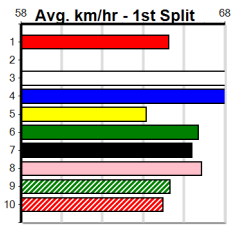

CROYDON HOMING PIGEON CLUB

Distance: 300m, Race Type: Mixed 4/5, Total Prizemoney: \$3,360
 1st: \$2,250, 2nd: \$690, 3rd: \$345, 4th: \$75

11

2:17PM

(VIC time)

GUNAI PRINCE (4) has recorded fast all the way wins in 2 of his last 3 starts and he could be the one to beat with some luck early. CYBERTRUCK (3) can explode soon after box rise and he is sure to make his presence felt with any luck early.