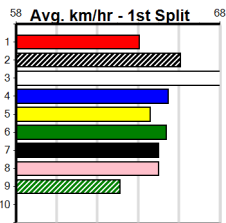

DOWNLOAD THE WATCHDOG APP

Distance: 350m, Race Type: Grade 5, Total Prizemoney: $2,925
1st: $1,950, 2nd: $600, 3rd: $300, 4th: $75

6

12:33PM

(VIC time)

TENSION HEAD (8) is well drawn out wide on the track and he could be hard to hold out in this despite having his first look here. SPOTTY CAN RUN (7) loves racing here and he could be right in the finish if fully fit after his spell.

Watchdog Tips:

8

7

5

4

Bet:

Quinella 7/8 ($10 for 1000%)