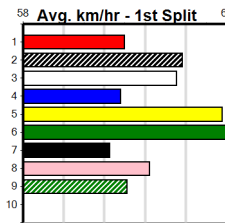

OUTER EAST FOOTBALL NETBALL COMP

Distance: 350m, Race Type: Grade 5, Total Prizemoney: $2,925
1st: $1,950, 2nd: $600, 3rd: $300, 4th: $75

7

12:52PM

(VIC time)

ASTON TOMMY (8) resumes after a freshen up here and after some good wins in 2 of his last 3 starts he could be the one to beat. BLITZ (5) can race on the speed from the outset and could give then something to catch if she finds the arm.

Watchdog Tips: **8** **5** **3** **7** **Bet:** **Win 8**