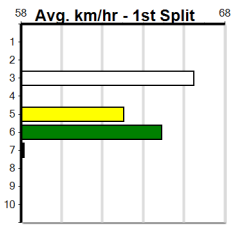

Track Record:

Distance	Time	Greyhound	Date Set
300m	16.057	UNLEASH COLLINDA	11-Dec-22
350m	18.641	UNLEASH COLLINDA	19-Feb-23

Healesville

MR HUMMER LIMOS

Distance: 300m, Race Type: Maiden, Total Prizemoney: \$2,535
1st: \$1,680, 2nd: \$520, 3rd: \$260, 4th: \$75