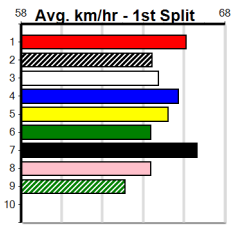

Healesville

JASON McKEOWN PHOTOGRAPHY

Distance: 350m, Race Type: Grade 5, Total Prizemoney: \$2,925
1st: \$1,950, 2nd: \$600, 3rd: \$300, 4th: \$75

5

12:18PM

(VIC time)

CRACKERJACK JET (5) can show a good turn of foot once balanced and he may only need to step on terms to salute. BAMERA (4) was a good all the way winner at Shepparton on Thursday and can challenge. NELLIE ZOOM (1) has claims as well.