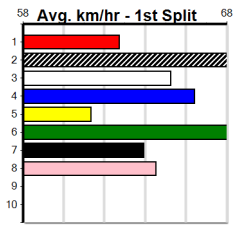

Healesville

PITSTOP MOWER REPAIRS VETERANS

Distance: 350m, Race Type: S/E Veteran, Total Prizemoney: $2,925
1st: $1,950, 2nd: $600, 3rd: $300, 4th: $75

10

1:57PM

(VIC time)

ASTON SCORCHER (6) can explode soon after box rise in his races and he looks set to return to the winners list here. GENIAL JED (7) has ran good placings in 2 of his last 3 starts and he could get the cart here and be prominent throughout.

Watchdog Tips: **6** **7** **2** **1** **Bet:** **Box Trifecta 1,2,6,7,8 ($10 for 16.67%)**