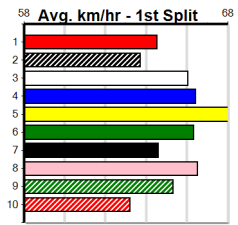

TURBULENT (5) can explode once into full stride in his races and he may only need an ounce of luck early to salute in this. HARD PRESS (6) can get a cart on the shoulder of the top elect early and she could make her presence felt.

Watchdog Tips: **5** **6** **7** **2** Bet: **Win 5**