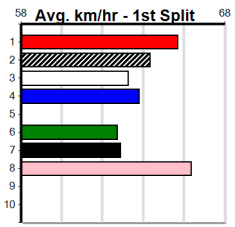

SPORTSBET HT2

Distance: 350m, Race Type: Mixed 6/7 Heat, Total Prizemoney: $2,925
1st: $1,950, 2nd: $600, 3rd: $300, 4th: $75

4

11:59AM

(VIC time)

MARIETTA ICON (2) showed good speed in her solid win 2 starts back and she may be the one to beat with an ounce of luck early. RAPIDFIRE JAYDA (6) showed good mid race pace in her win 2 back and she could make her presence felt late.

Watchdog Tips:

2

6

8

1

Bet:

Win 2