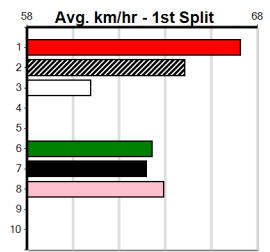

SPORTSBET HT1

Distance: 350m, Race Type: Mixed 6/7 Heat, Total Prizemoney: $2,925
1st: $1,950, 2nd: $600, 3rd: $300, 4th: $75

PLAY LAB (8) was a solid debut winner from a wide draw 3 starts back and he has shown enough early speed to be prominent throughout. CRIMSON KIT (1) can race on the speed from the outset and can challenge if fully fit after 6 months out.

Watchdog Tips: 8 1 2 4 Bet: Trifecta 1,8/1,2,8/1,2,4,8 ($10 - 125%)

CRIMSON KIT [6] Resuming, can race on the speed, danger if fit. $3.60
BD Bitch May-21 Sire: FERNANDO BALE Dam: CRIMSON VIXEN Trainer: John Hickey (Hopetoun Park)
Winning Distances: < 300m (0) 300 - 399m (0) 400 - 499m (2) 500 - 599m (0) 600 - 699m (0) > 700m (0)
Winning Weights: 24.7(1) 24.8(1)
1st (7) 24.7 410 HOR R3 28-Aug-23 23.20 22.92 4.50L CIRCLE THE STORM (23.50) M/11 . . . 10.26 $5.10 MH
4th (6) 24.9 410 HOR R2 05-Sep-23 23.79 22.96 1.5L MEPUNGA SHINE (23.69) M/11 . . . 10.23 $14.20 MF
1st (8) 24.8 400 GEL R4 12-Sep-23 22.47 22.47 11.00 GO GIZMO GO (23.18) M/11 . SW . 8.42 $1.20 7
3rd (8) 24.6 400 GEL R11 22-Sep-23 22.89 22.53 5.50L MR. GLEASON (22.53) M/33 . . . 8.63 $2.20 6G
2nd (7) 24.5 350 TRA R3 06-Oct-23 19.74 19.53 0.25L SHORT AND STUMPY (19.72) M/22 . V14 . 6.52 $7.00 X67
2nd (4) 24.9 400 GEL R11 26-Oct-23 23.15 22.68 1.75L SALMA BALE (23.04) M/13 . V7 . 8.44 $1.30 6G
ST (-) 25.1 400 GEL 16-Apr-24 23.47 . . 12.00 Trial Not Cleared M/24 . 4of4 . 8.58 . ST
ST (-) 25.6 390 BAL 24-Apr-24 23.48 . . 5.50L Trial Cleared S/23 . 3of4 . 8.72 . ST
Last 3 wins NOT included above
Box History
Prize Best $5085.00 FSH
Starts 7-2-2-1
Trk/Dts 0-0-0-0
APM 1017

BROADWAY ICON [6] Can get the run behind the speed here, chance. $5.00
BD Bitch Feb-22 Sire: FERNANDO BALE Dam: WEEONA DOTTY Trainer: Marien Sullivan (East Shepparton)
Winning Distances: < 300m (0) 300 - 399m (2) 400 - 499m (0) 500 - 599m (0) 600 - 699m (0) > 700m (0)
Winning Weights: 28.5(1) 28.6(1)
3rd (8) 28.8 390 SHP R3 14-Mar-24 23.12 22.13 11.00 GREEN FLASH (22.39) M/23 . . . 8.53 $16.70 7
1st (5) 28.5 390 SHP R3 21-Mar-24 22.51 22.23 1.5L SOLID GROUND (22.60) Q/21 . SW . 8.52 $8.00 T3-7
4th (2) 28.5 390 SHP R3 23-Mar-24 22.53 21.98 4.25L CINNABAR ICON (22.24) M/64 . . . 8.63 $26.20 X67
3rd (7) 28.4 390 SHP R4 05-Apr-24 22.52 21.82 1.00L HARRY CHANA (22.45) M/32 . . . 8.59 $13.70 X67
3rd (8) 28.5 390 SHP R4 11-Apr-24 22.37 21.83 4.25L GREEN FLASH (22.07) M/44 . . . 8.60 $9.90 6G
2nd (7) 28.4 390 SHP R3 15-Apr-24 22.40 21.75 1.5L ASTON VALERIA (22.31) Q/22 . . . 8.52 $5.90 X67
7th (6) 28.6 390 SHP R3 22-Apr-24 22.67 21.96 5.00L TWILIGHT HUGO (22.33) M/86 . . . 8.88 $14.40 X67
7th (3) 28.6 390 SHP R9 29-Apr-24 22.76 21.97 6.50L LIFE'S A PARTY (22.33) Q/77 . . . 8.98 $19.50 X67
Last 3 wins NOT included above
1st (6) 28.6 390 SHP R1 18-Jan-24 22.61 22.46 1.5L MINCHER MAGIC (22.70) Q/11 . . . 8.48 $5.50 T3-M
Box History
Prize Best $5695.00 FSH
Starts 27-2-6-5
Trk/Dts 0-0-0-0
APM 3648