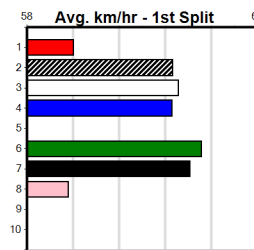

9

1:32PM

(VIC time)

Distance: 350m, Race Type: Mixed 6/7 Heat, Total Prizemoney: $2,925
1st: $1,950, 2nd: $600, 3rd: $300, 4th: $75

SUMMER KOBIE (4) recorded some top placings in recent times and he may prove a bit too classy for his rivals in this. HIGH END CASH (1) has been racing well of late and has the speed to be prominent throughout from his gun draw here.

Watchdog Tips: 4 1 6 8 Bet: Trifecta 1,4/1,4,6,8/1,4,6,8 ($10 - 83.33%)

Table with columns: Form Box, Wgt, Dist, Track, Date, Time, BON, Margin, 1st/2nd (Time), PIR, Checked, Comment, W/R, Split 1, S/P, Grade

HIGH END CASH [7] Gun draw, racing well of late, major player here. $3.60
BD Dog May-22 Sire: AUSSIE INFRARED Dam: QUICK PAWS
Owner(s): DODGE N BOOKS (SYN), J Booker, R Aurisch, K Morrison
Trainer: Kellie Morrison (Kilmany)
Winning Distances: < 300m (0) 300 - 399m (1) 400 - 499m (0) 500 - 599m (0) 600 - 699m (0) > 700m (0)
Winning Weights: 34.7(1)
8th (1) 35.5 435 SLE R1 24-Mar-24 26.48 24.39 28.00 DR. GILLIAN (24.55) M/688 . . . VO . . . 5.46 $3.90 M
7th (5) 35.2 395 TRA R1 29-Mar-24 22.98 22.06 5.50L BIG JIM (22.63) S/788 . . . . . 3.95 $26.50 M
2nd (4) 35.0 395 TRA R2 06-Apr-24 22.62 22.30 1.00L INDI GOES BANG (22.57) Q/111 . . . . . 3.77 $7.60 M
1st (7) 34.7 395 TRA R1 12-Apr-24 22.28 22.16 3.25L SAXON KELTON (22.49) M/221 . . . . . 3.79 $12.00 M
2nd (1) 34.7 395 TRA R5 17-Apr-24 22.47 22.22 0.50L HERE'S TO LOUIE (22.45) M/112 . . . . . 3.72 $9.00 X67
3rd (3) 34.8 395 TRA R2 01-May-24 22.77 21.88 2.75L ABUNDANT LUMENS (22.59) M/454 . . . . . 3.77 $2.60 7
Last 3 wins NOT included above
Box History
Bx 1st 2nd 3rd 4th 5th 6th 7th 8th
1 1 1 1 1 1 1 1
2 1 1 1 1 1 1 1
3 1 1 1 1 1 1 1
4 1 1 1 1 1 1 1
5 1 1 1 1 1 1 1
6 1 1 1 1 1 1 1
7 1 1 1 1 1 1 1
8 1 1 1 1 1 1 1
Prize Best $2900.00
Starts FSH
Trk/Dts 6-1-2-1
APM 0-0-0-0 2900

RAPIDFIRE LAYLA [7] Been well beaten in her last few, needs to lead. $12.00
BK Bitch Apr-22 Sire: FABREGAS Dam: WYNBURN LUCIFER
Owner(s): Just for us (SYN), B Hare, C Allen
Trainer: Claire Allen (Greendale)
Winning Distances: < 300m (0) 300 - 399m (1) 400 - 499m (0) 500 - 599m (0) 600 - 699m (0) > 700m (0)
Winning Weights: 30.0(1)
3rd (4) 29.7 300 HVL R11 27-Feb-24 16.87 16.59 2.00L MORE BOOST RICO (16.74) M/6 . . . . . 4.03 $3.00 7
3rd (4) 29.6 300 HVL R1 05-Mar-24 16.90 16.48 3.00L TROPIC MAN (16.69) M/4 . . . . . 4.01 $5.80 X67
6th (5) 29.8 400 GEL R3 22-Mar-24 23.27 22.53 8.00L LET'S WIN OLLIE (22.72) M/35 . . . . . 8.54 $20.50 X67
7th (7) 29.7 400 GEL R12 09-Apr-24 23.49 22.46 9.00L ZIPPING ARCEE (22.88) S/87 . . . SW . . . 9.06 $4.30 X67H
2nd (1) 29.5 450 BAL R9 14-Apr-24 26.08 25.59 0.50L GEORGE JETSON (26.05) Q/223 . . . . . 6.71 $17.80 X67
7th (8) 29.6 515 SAN R2 18-Apr-24 30.81 29.79 13.00 LADY WILSON (29.93) M/4666 . . . . . 5.27 $47.40 X67
4th (3) 29.2 525 MEP R3 24-Apr-24 30.79 29.79 11.00 RECYCLED (30.02) Q/3354 . . . . . 5.19 $82.10 7
5th (3) 28.8 525 MEP R10 01-May-24 30.68 29.74 8.50L BRONNELLY STRIKER (30.11) Q/2555 . . . . . 5.17 $70.20 X67H
Last 3 wins NOT included above
1st (2) 30.0 300 HVL R1 18-Feb-24 16.93 16.50 2.25L CATHY'S DREAM (17.09) M/2 . . . . . 3.95 $5.60 M
Box History
Bx 1st 2nd 3rd 4th 5th 6th 7th 8th
1 1 1 1 1 1 1 1
2 1 1 1 1 1 1 1
3 1 1 1 1 1 1 1
4 1 1 1 1 1 1 1
5 1 1 1 1 1 1 1
6 1 1 1 1 1 1 1
7 1 1 1 1 1 1 1
8 1 1 1 1 1 1 1
Prize Best $3215.00
Starts FSTD
Trk/Dts 11-1-1-3
APM 0-0-0-0 2259