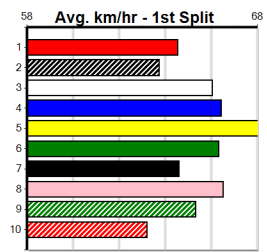

Distance: 300m, Race Type: Grade 5, Total Prizemoney: $2,925
1st: $1,950, 2nd: $600, 3rd: $300, 4th: $75

TURBULENT (5) can explode once into full stride in his races and he may only need an ounce of luck early to salute in this. HARD PRESS (6) can get a cart on the shoulder of the top elect early and she could make her presence felt.

Watchdog Tips: 5 6 7 2 Bet: Win 5

JARROD'S BOY (TAS)[5] Comes into calculations from this draw. $8.00
Owner(s): C Fahey
Sire: FERNANDO BALE Dam: JALLA ROMELDA
Trainer: Billy Galea (Rockbank)
Winning Distances: < 300m (0) 300 - 399m (6) 400 - 499m (2) 500 - 599m (0) 600 - 699m (0) > 700m (0)
Box History table and Prize Best Starts table included.

KANJI QUEBEC [5] Good placings in his last 5 starts, can threaten. $10.00
Owner(s): Nettleton Park Racing (SYN), S O'connell, M O'connell, B Coyle, T Sandilands, A Murray, M Willia
Sire: SHIMA SHINE Dam: KANJI
Trainer: Mark Giddings (Heathcote)
Winning Distances: < 300m (0) 300 - 399m (2) 400 - 499m (5) 500 - 599m (0) 600 - 699m (0) > 700m (0)
Box History table and Prize Best Starts table included.

WHY I'M BROKE [5] Has talent but will need to step cleanly, respect. $15.00
Owner(s): A Galea
Sire: FERNANDO BALE Dam: TIME TO TALK
Trainer: Angela Galea (Sunshine North)
Winning Distances: < 300m (0) 300 - 399m (2) 400 - 499m (1) 500 - 599m (0) 600 - 699m (0) > 700m (0)
Box History table and Prize Best Starts table included.

OUR FLASH [5] Shown speed in handy wins 2 of last 3, keep safe. $6.50
Owner(s): SKI TIME (SYN), B Sonneman, M Sonneman
Sire: MY REDEEMER Dam: SHARNICA
Trainer: Brian Sonneman (Warragul)
Winning Distances: < 300m (0) 300 - 399m (7) 400 - 499m (2) 500 - 599m (0) 600 - 699m (0) > 700m (0)
Box History table and Prize Best Starts table included.

TURBULENT (TAS)[5] Resuming, can explode once balanced, go close. $3.20
Owner(s): J Hamilton
Sire: ASTON DEE BEE Dam: JUST BROWSING
Trainer: Susan Richards (Devon Meadows)
Winning Distances: < 300m (0) 300 - 399m (5) 400 - 499m (0) 500 - 599m (0) 600 - 699m (0) > 700m (0)
Box History table and Prize Best Starts table included.