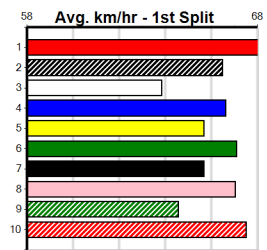

MONTRose IGA LIQUOR

Distance: 300m, Race Type: Grade 5, Total Prizemoney: $2,925
1st: $1,950, 2nd: $600, 3rd: $300, 4th: $75

NEVER ANY DOUBT (7) has posted explosive wins in 3 of his last 4 starts and he looks like the one to beat again in this. CHESTER KEEPING (2) was a solid winner 2 starts back and he looks like the danger. CASHED OUT (8) has plenty of talent as well.

Watchdog Tips: 7 2 8 1 Bet: Trifecta 7/1,2,8/1,2,6,8 ($10 - 111.11%)

Form Box Wgt Dist Track Date Time BON Margin 1st/2nd (Time) PIR Checked Comment W/R Split 1 S/P Grade

DUSK TILL DAWN [5] Drawn to race on the speed in this, can threaten. $8.50
Owner(s): Fluffy Side Up (SYN), A Onley, P Onley
Winning Distances: < 300m (0) 300 - 399m (3) 400 - 499m (0) 500 - 599m (0) 600 - 699m (0) > 700m (0)
Box History table and Prize Best Starts table included.

CHESTER KEEPING (NSW)[5] Solid win 2 starts back, good early, major player. $5.50
Owner(s): C Alleway
Winning Distances: < 300m (0) 300 - 399m (1) 400 - 499m (2) 500 - 599m (1) 600 - 699m (0) > 700m (0)
Box History table and Prize Best Starts table included.

BERRY BLUE EVIE [5] Resuming, has ability but may need the run here. $41.00
Owner(s): K Newport
Winning Distances: < 300m (0) 300 - 399m (3) 400 - 499m (0) 500 - 599m (0) 600 - 699m (0) > 700m (0)
Box History table and Prize Best Starts table included.

MYSTIC KID (QLD)[5] Resuming, solid win here 2 starts back, place hope $12.00
Owner(s): B Galea
Winning Distances: < 300m (0) 300 - 399m (4) 400 - 499m (0) 500 - 599m (0) 600 - 699m (0) > 700m (0)
Box History table and Prize Best Starts table included.

REDSHIFT ALPHA (NSW)[5] May find these a but too quick early, needs luck. $21.00
Owner(s): Tweddle Tweddle (SYN), P Tweddle, D Tweddle, G Russell
Winning Distances: < 300m (0) 300 - 399m (2) 400 - 499m (4) 500 - 599m (2) 600 - 699m (0) > 700m (0)
Box History table and Prize Best Starts table included.