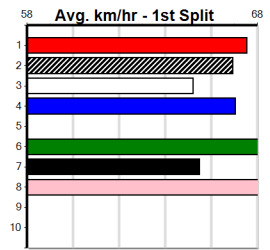

JVM GREEN LIGHT ON PODCAST

Distance: 350m, Race Type: Free For All, Total Prizemoney: $3,360
1st: $2,250, 2nd: $690, 3rd: $345, 4th: $75

REVERSE SWEEP (1) can explode mid race in his races and from the gun draw here he may prove hard to hold out. WILD ALICE (6) can fly soon after box rise and she could be the one to catch. SONIC DIESEL (8) can wind up mid race and challenge.

Watchdog Tips: 1 6 8 3 Bet: Win 1

REVERSE SWEEP [3] Gun draw, can explode mid race, hard to hold out. $4.20
Owner(s): HEADS OR DALES (SYN), M Ebeyer, K Hanley, B Hunter, J Peeler, L Hunter, N Hunter
Trainer: Tony Salpigtidis (Plenty)

MYALL JACK [4] Handy win 2 starts back but this looks harder. $7.50
Owner(s): Yacaaba (SYN), J Risk, R Gilmore, E Risk, S Risk
Trainer: Judith Risk (Kilmany)

MY MATE MINA [4] Much better than his last few starts, can threaten $6.00
Owner(s): R Di mauro
Trainer: Greg Doyle (Mulgrave)

BLACK NOISE [3] *** SCRATCHED *** $99.00
Owner(s): K Norton
Trainer: Kylie Norton (Craigieburn)

*** VACANT BOX ***
Owner(s):
Trainer:
Box History

1

2

3

4

5