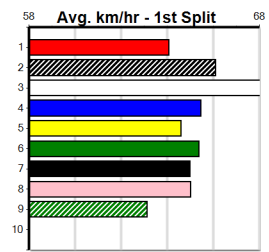

DOWNLOAD THE WATCHDOG APP

Distance: 350m, Race Type: Grade 5, Total Prizemoney: $2,925
1st: $1,950, 2nd: $600, 3rd: $300, 4th: $75

TENSION HEAD (8) is well drawn out wide on the track and he could be hard to hold out in this despite having his first look here. SPOTTY CAN RUN (7) loves racing here and he could be right in the finish if fully fit after his spell.

Watchdog Tips: 8 7 5 4 Bet: Quinella 7/8 ($10 for 1000%)

ACID TEST [5] Resuming, may get burnt off early, needs to step. $12.00
BK Dog Sep-21 Sire: ASTON KIMETTO Dam: SHANAKEE
Owner(s): RARE DIAMONDS (SYN), S Baertschiger, R Richards, M Hastings
Trainer: Brett Mackie (Tooradin)

TAT LIBBY [5] Fast all the way wins in 2 of her last 3, respect. $10.00
BK Bitch Apr-22 Sire: MEPUNGA BLAZER Dam: SO SAY
Owner(s): D Warburton
Trainer: David Warburton (Tatura)

SWEET ALESSIA [5] Resuming, may find these a bit too quick, tested. $26.00
BK Bitch Jul-21 Sire: FERNANDO BALE Dam: HARDAWAY WINNIE
Owner(s): V Brosca
Trainer: Tony Salpiqtidis (Plenty)

FIFTY SHORT [5] Can explode mid race, threat with some luck. $5.50
RBD Dog Nov-21 Sire: ORSON ALLEN Dam: SUMMER SKYE
Owner(s): K Turner
Trainer: Kevin Turner (Lara)

DAINTREE DAZZLER [5] Good turn of foot once balanced, chance if steps. $3.60
F Dog Oct-21 Sire: BERNARDO Dam: CHUNK OF LOVE
Owner(s): LUCKY ELEVEN (SYN), K Joske, G Joske
Trainer: Ben Joske (Yinnar South)

1

2

3

4

5