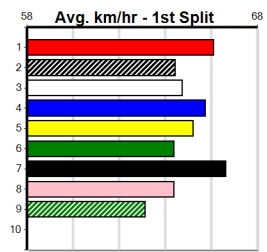

JASON McKEOWN PHOTOGRAPHY

Distance: 350m, Race Type: Grade 5, Total Prizemoney: $2,925
1st: $1,950, 2nd: $600, 3rd: $300, 4th: $75

CRACKERJACK JET (5) can show a good turn of foot once balanced and he may only need to step on terms to salute. BAMERA (4) was a good all the way winner at Shepparton on Thursday and can challenge. NELLIE ZOOM (1) has claims as well.

Watchdog Tips: 5 4 1 7 Bet: Box Trifecta 1,4,5,7 ($10 for 41.67%)

Form Box Wgt Dist Track Date Time BON Margin 1st/2nd (Time) PIR Checked Comment W/R Split 1 S/P Grade
NELLIE ZOOM [5] Top win 4 starts back when led, chance if steps. $5.50
BD Bitch Jan-22 Sire: AUSSIE INFRARED Dam: PERFECT PIPER Trainer: Desmond Dooley (Harcourt North)
Winning Distances: < 300m (0) 300 - 399m (0) 400 - 499m (3) 500 - 599m (1) 600 - 699m (0) > 700m (0)
Winning Weights: 28.8(2) 29.2(1) 29.3(1)
4th (5) 29.8 500 BEN R5 28-Feb-24 28.82 28.33 7.50L DEMONESS (28.33) M/444 . . . . 6.50 $6.10 T3-RW
5th (7) 29.5 500 BEN R7 06-Mar-24 28.57 28.43 2.00L SIPPY CUP EMU (28.43) M/444 . . . . 6.84 $5.20 X67
2nd (2) 29.4 500 BEN R5 20-Mar-24 28.40 28.31 1.5L BUSTLING BULL (28.31) Q/234 . . . . 6.52 $2.80 X67
1st (5) 28.8 485 HOR R9 29-Mar-24 27.28 27.28 2.75L MAGIC MILO (27.46) Q/111 . . . . 6.67 $2.00 X67
1st (3) 28.8 485 HOR R9 02-Apr-24 27.40 27.16 4.75L ICE ICE BABY (27.73) Q/111 . . . . 6.57 $2.50 X67
7th (8) 28.5 525 MEA R7 06-Apr-24 30.64 29.82 4.00L JAMIE BALE (30.37) S/6788 . . . . 5.25 $30.10 5
8th (4) 28.6 525 MEP R7 10-Apr-24 31.12 29.82 12.00L KIMIKO (30.33) M/4556 . . . . 5.21 $10.00 5
4th (1) 28.7 500 BEN R6 19-Apr-24 28.51 28.11 2.50L BELLA LA VITA (28.35) M/233 . . . . SW 6.63 $3.30 5
Last 3 wins NOT included above
1st (7) 29.2 500 BEN R3 22-Nov-23 28.43 28.38 1.00L VULCAN ICON (28.49) M/222 . . . . SW 6.68 $1.60 T3-M
1st (8) 29.3 450 BAL R3 02-Dec-23 25.88 25.53 6.50L WILD AND EASY (26.30) Q/111 . . . . 6.67 $2.20 7

MR. LARSON [5] Racing well in recent times but this looks harder. $21.00
WBK Dog Sep-20 Sire: SENNACHIE Dam: SLY SHIRAZ Trainer: Thomas Condon (Hampton Park)
Winning Distances: < 300m (0) 300 - 399m (1) 400 - 499m (6) 500 - 599m (0) 600 - 699m (0) > 700m (0)
Winning Weights: 28.3(1) 28.5(1) 28.6(1) 28.9(2) 29.0(2)
5th (6) 29.1 300 HVL R3 01-Mar-24 17.29 16.78 6.50L SUPINATOR (16.86) M/8 . . . . 4.14 $17.20 T3-5
2nd (1) 29.5 350 HVL R5 08-Mar-24 19.76 19.47 2.00L STOLEN ROLEX (19.62) M/3 . . . . 6.64 $22.60 T3-5
3rd (6) 29.0 400 WGL R5 14-Mar-24 23.41 22.79 3.00L FREEMAN'S HOPE (23.22) M/53 . . . . 8.74 $3.60 T3-5
2nd (1) 28.8 400 WGL R5 21-Mar-24 23.26 22.63 0.10L LONG WAY HOME (23.26) Q/11 . . . . 8.53 $5.50 5
6th (8) 28.8 400 WGL R5 28-Mar-24 23.43 22.84 6.00L ELSIE DREAMING (23.03) S/77 . . . . 8.86 $19.10 T3-5
3rd (1) 28.7 400 WGL R4 04-Apr-24 23.07 22.65 2.25L STOLEN ROLEX (22.91) S/32 . . . . 8.61 $9.10 T3-5
4th (6) 28.6 400 WGL R5 13-Apr-24 23.15 22.82 2.50L STOLEN ROLEX (22.98) S/77 . . . . 8.63 $42.40 5
1st (3) 28.5 400 WGL R6 25-Apr-24 23.07 22.52 1.00L BLACK PISTOL (23.14) M/11 . . . . 8.43 $13.60 X45
Last 3 wins NOT included above
1st (6) 28.6 400 WGL R5 24-Aug-23 23.01 22.70 3.00L WHY NOT LILAH (23.22) M/21 . . . . 8.45 $8.00 5
1st (4) 28.3 400 WGL R5 28-Sep-23 23.21 22.75 1.25L RIDE KNOW MORE (23.29) M/83 . . . . 8.85 $10.10 T3-5
1st (7) 28.9 400 WGL R5 12-Oct-23 23.10 22.82 1.25L INFRA LADY (23.17) S/32 . . . . 8.52 $8.90 5