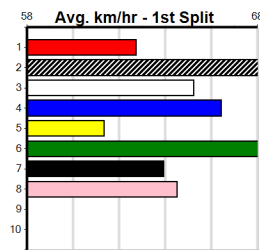

PITSTOP MOWER REPAIRS VETERANS

Distance: 350m, Race Type: S/E Veteran, Total Prizemoney: $2,925
1st: $1,950, 2nd: $600, 3rd: $300, 4th: $75

ASTON SCORCHER (6) can explode soon after box rise in his races and he looks set to return to the winners list here. GENIAL JED (7) has ran good placings in 2 of his last 3 starts and he could get the cart here and be prominent throughout.

Watchdog Tips: 6 7 2 1 Bet: Box Trifecta 1,2,6,7,8 ($10 for 16.67%)

SOLEUS [3] Struggles from inside but has cover here, threat. $3.60
Owner(s): TABB FAMILY (SYN), M Tabb, S Tabb, K Tabb
Trainer: Kathrynne Tabb (Lara)

CHOP [5] Talented but will turn right at box rise, chance. $9.00
Owner(s): G O'keeffe
Trainer: Gerard O'keeffe (Neerim Junction)

LEGAL BUD [5] Blks Extreme wide runner inside is a worry, needs luck. $15.00
Owner(s): D Bate
Trainer: Stephen Tabb (Lara)

CONROY [4] May be caught up in the trouble early, risky here. $6.50
Owner(s): FEAR NOTHING (SYN), J Barbara, S Economou, L Conroy
Trainer: John Barbara (Exford)

PERFECT TREASURE [5] May get shuffled back early in this, tested here. $21.00
Owner(s): G Edwards
Trainer: Gary Edwards (Broadford)

1

2

3

4

5