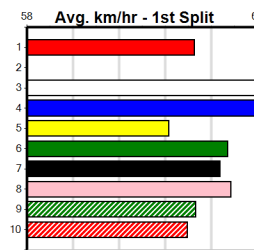

CROYDON HOMING PIGEON CLUB

Distance: 300m, Race Type: Mixed 4/5, Total Prizemoney: $3,360
1st: $2,250, 2nd: $690, 3rd: $345, 4th: $75

GUNAI PRINCE (4) has recorded fast all the way wins in 2 of his last 3 starts and he could be the one to beat with some luck early. CYBERTRUCK (3) can explode soon after box rise and he is sure to make his presence felt with any luck early.

Watchdog Tips: 4 3 5 1 Bet: Trifecta 3,4/3,4/1,5,7 ($10 - 166.67%)

Form Box Wgt Dist Track Date Time BON Margin 1st/2nd (Time) PIR Checked Comment W/R Split 1 S/P Grade

DAINTREE DAMAGE [5] Solid win from this draw 2 back, can threaten. $6.50
Owner(s): LUCKY ELEVEN (SYN), K Joske, G Joske
Sire: BERNARDO Dam: CHUNK OF LOVE
Trainer: Gary Joske (Yinnar)

Box History table and Prize Best Starts Trk/Dts APM for Daintree Damage.

MINNIE ROCKS [5] Flying of late but big step up in class, tough ask $21.00
Owner(s): R Mowat
Sire: BERNARDO Dam: FREDA ROCKS
Trainer: Renata Silva (Devon Meadows)

Box History table and Prize Best Starts Trk/Dts APM for Minnie Rocks.

CYBERTRUCK [5] Resuming, explodes soon after box rise, big show. $2.60
Owner(s): M Johnson
Sire: BARCIA BALE Dam: POISE
Trainer: Matt Johnson (Mirboo North)

Box History table and Prize Best Starts Trk/Dts APM for Cybertruck.

GUNAI PRINCE [5] Fast all the way wins in 2 of last 3, can go close $2.80
Owner(s): J Martin
Sire: MY REDEEMER Dam: GUNAI GOSSIP
Trainer: John Barbara (Exford)

Box History table and Prize Best Starts Trk/Dts APM for Gunai Prince.

SMART TALK [5] Resuming, huge motor when fully fit, chance here. $8.50
Owner(s): A Galea
Sire: FERNANDO BALE Dam: IT'S ALL TALK
Trainer: Angela Galea (Sunshine North)

Box History table and Prize Best Starts Trk/Dts APM for Smart Talk.

1

2

3

4

5