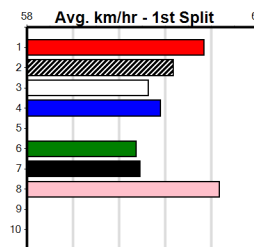

Distance: 350m, Race Type: Mixed 6/7 Heat, Total Prizemoney: $2,925
1st: $1,950, 2nd: $600, 3rd: $300, 4th: $75

MARIETTA ICON (2) showed good speed in her solid win 2 starts back and she may be the one to beat with an ounce of luck early. RAPIDFIRE JAYDA (6) showed good mid race pace in her win 2 back and she could make her presence felt late.

Watchdog Tips: **2** **6** **8** **1** Bet: Win 2

1

SHOCK AND AWE [6] Handy placings in her last 3, gun draw, threat. **$5.00**
BD Bitch Apr-22 Sire: ORSON ALLEN Dam: CULLQUIN CERSEI Trainer: Shara Quinlan (Rushworth)
Winning Distances: < 300m (0) 300 - 399m (1) 400 - 499m (1) 500 - 599m (0) 600 - 699m (0) > 700m (0)
Winning Weights: 26.4(1) 26.9(1)

3rd	4th	5th	6th	7th	8th
3rd (3) 26.4 350 HVL R3 10-Mar-24 19.32 18.92 2.50L DR. HARRIS (19.15) M/2 6.56 $34.00 X67H	7th (2) 26.4 350 HVL R2 17-Mar-24 19.41 19.11 4.50L DR. HARRIS (19.11) S/8 6.62 $24.10 X67F	3rd (4) 26.3 390 BAL R2 20-Mar-24 22.25 21.94 2.25L CHASING HEARTS (22.10) M/43 8.55 $9.80 X67	2nd (3) 26.3 425 BEN R1 31-Mar-24 24.17 23.46 8.00L GOLD SCOTCH (23.62) M/253 6.57 $16.20 X67	5th (3) 26.4 450 SHP R5 05-Apr-24 25.83 25.14 6.00L GO GO EVIE (25.44) M/555 6.78 $28.10 X67	3rd (5) 26.5 450 BAL R10 10-Apr-24 25.76 25.17 4.75L HADWIN BALE (25.44) M/334 6.64 $16.10 X67H
2nd (3) 26.6 450 BAL R10 14-Apr-24 26.03 25.59 5.50L RAYA STAR (25.66) M/232 6.66 $5.20 RW	2nd (8) 26.8 425 BEN R9 28-Apr-24 24.45 23.58 6.50L SILVER MACK (24.01) M/633 6.68 $6.00 6G	Last 3 wins NOT included above			
1st (2) 26.9 425 BEN R1 31-Jan-24 24.86 23.94 0.50L PROJECT MAYHEM (24.89) M/531 6.73 $4.00 M	1st (3) 26.4 390 SHP R2 29-Feb-24 22.45 22.06 1.5L GUNAI LILLY (22.54) M/32 8.67 $7.50 7				

Box History

Bx	1st	2nd	3rd	4th	5th	6th	7th	8th
1								1
2	1	3		1				1
3	1	2	2	1	1			1
4			1					
5			2					
6								1
7								
8	1	1		1				

Prize Best Starts Trk/Dts APM $7040.00 NBT 22-2-6-6 4-0-1-2 4752

2

MARIETTA ICON [6] Showed speed in her solid win 2 back, can go close. **$4.20**
BD Bitch Feb-22 Sire: FERNANDO BALE Dam: WEEONA DOTTY Trainer: Marien Sullivan (East Shepparton)
Winning Distances: < 300m (0) 300 - 399m (2) 400 - 499m (0) 500 - 599m (0) 600 - 699m (0) > 700m (0)
Winning Weights: 27.0(1) 27.4(1)

3rd	4th	5th	6th	7th	8th
3rd (1) 27.4 425 BEN R3 10-Nov-23 24.11 23.55 7.50L TATTOOED (23.59) Q/223 6.54 $14.50 X67	7th (6) 27.7 390 SHP R2 12-Feb-24 23.40 22.01 17.00 RIPPER RILEY (22.24) M/66 8.96 $9.80 X67	3rd (8) 27.9 300 HVL R10 27-Feb-24 16.93 16.59 5.00L TROPIC MAN (16.59) M/6 3.95 $12.90 7	4th (1) 27.9 390 SHP R4 07-Mar-24 23.10 22.39 7.00L ASTON GOZO (22.62) M/55 8.88 $3.20 T3-7	4th (3) 27.3 425 BEN R4 13-Mar-24 24.59 24.00 3.5L DELATITE BEAST/GUNAI M/454 6.64 $3.40 T3-RW	7th (5) 26.9 390 SHP R4 05-Apr-24 22.73 21.82 4.25L HARRY CHANA (22.45) M/87 8.96 $5.80 X67
1st (8) 27.0 390 SHP R10 18-Apr-24 22.25 22.09 1.00L SHE'S TROPIC (22.31) M/21 8.43 $2.70 T3-7	4th (7) 27.0 390 SHP R3 22-Apr-24 22.47 21.96 2.25L TWILIGHT HUGO (22.33) M/45 8.70 $6.30 X67	Last 3 wins NOT included above			
1st (6) 27.4 390 SHP R2 19-Oct-23 22.26 22.23 4.25L MY NAME'S SCOTT (22.56) Q/11 8.47 $2.30 T3-M					

Box History

Bx	1st	2nd	3rd	4th	5th	6th	7th	8th
1			1	1				
2								
3				1				
4		1						
5			1		1			1
6	1							1
7				2				
8	1		1					

Prize Best Starts Trk/Dts APM $3530.00 FSTD 13-2-1-3 0-0-0-0 1821