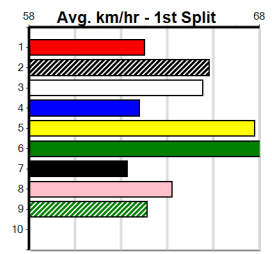

OUTER EAST FOOTBALL NETBALL COMP

Distance: 350m, Race Type: Grade 5, Total Prizemoney: $2,925
1st: $1,950, 2nd: $600, 3rd: $300, 4th: $75

ASTON TOMMY (8) resumes after a freshen up here and after some good wins in 2 of his last 3 starts he could be the one to beat. BLITZ (5) can race on the speed from the outset and could give then something to catch if she finds the arm.

Watchdog Tips: 8 5 3 7 Bet: Win 8

STILSON [5] Handy wins in 2 of his last 3, keep safe this draw $8.50
BK Dog May-21 Sire: HOOKSY Dam: LEAVE ME OUT
Owner(s): Trip To Vegas (SYN), S Millsom, P Gray, J Millsom, J Millsom, D Millsom
Trainer: Paula Gray (Point Cook)

HIGH REGARD [5] Good placings in 3 of his last 4, place hope again $7.00
BK Dog Dec-20 Sire: HOOKED ON SCOTCH Dam: VITALISER
Owner(s): G Walker
Trainer: Grant Walker (Warragul)

BUSHMAN'S PRAYER [5] Find this much easier than his last few, chance. $15.00
BEBD Dog Mar-20 Sire: ORSON ALLEN Dam: IT'S A DREAM
Owner(s): A Roche
Trainer: Arron Roche (Merrigun)

INTER SPARKLE [5] Drawn to find too much trouble, needs luck. $21.00
RF Bitch Jun-20 Sire: ASTON DEE BEE Dam: INTER ELESHA
Owner(s): Interthor (SYN), J Thorpe, T Interligi
Trainer: Jennifer Thorpe (Arthurs Creek)

BLITZ [5] Can race on the speed from the outset, danger. $3.60
BEW Bitch Dec-21 Sire: TOMMY SHELBY Dam: MY LUCKY MIA
Owner(s): M Pease
Trainer: Tyllah Boreland (Seaspray)

1

2

3

4

5