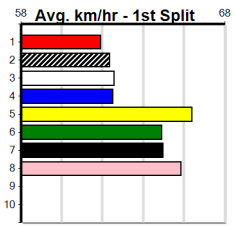

Horsham

10

5:19PM

(VIC time)

WARRACK BUTCHERY (1-3 WINS)

Distance: 485m, Race Type: Restricted Win, Total Prizemoney: \$3,340
1st: \$2,230, 2nd: \$690, 3rd: \$345, 4th: \$75

Watchdog Tips:

0 0 0 0