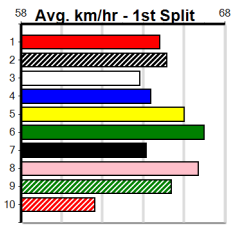

LOCKS CONSTRUCTIONS

Distance: 410m, Race Type: Grade 6, Total Prizemoney: $2,925
1st: $1,950, 2nd: $600, 3rd: $300, 4th: $75

9

4:54PM
(VIC time)

Watchdog Tips: **0 0 0 0** Bet: **0**