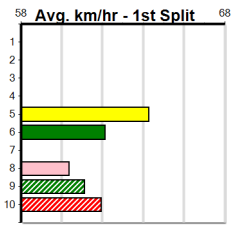

ENG GEL 2024-05-10

ENG BAL 2024-05-12

Horsham

CRYMELON KENNELS

Distance: 410m, Race Type: Maiden, Total Prizemoney: \$2,535
1st: \$1,680, 2nd: \$520, 3rd: \$260, 4th: \$75

2

2:32PM
(VIC time)

Watchdog Tips: