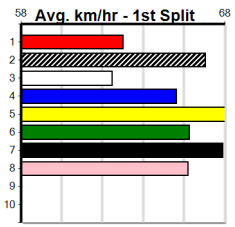

Horsham

GREYHOUND ADOPTION PROGRAM

Distance: 410m, Race Type: Free For All, Total Prizemoney: \$3,360
1st: \$2,250, 2nd: \$690, 3rd: \$345, 4th: \$75

6

3:54PM

(VIC time)

Watchdog Tips:

0 0 0 0