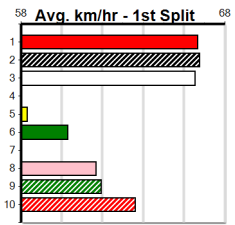

Horsham

SPORTSBET BET WITH MATES

Distance: 410m, Race Type: Maiden, Total Prizemoney: $2,535
1st: $1,680, 2nd: $520, 3rd: $260, 4th: $75

1

2:11PM
(VIC time)

Watchdog Tips: **0** **0** **0** **0** Bet: **0**