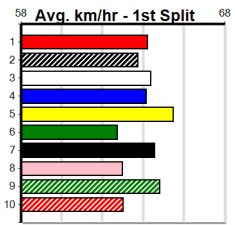

Horsham

8

4:34PM

(VIC time)

ON-SITE ENGINEERING

Distance: 485m, Race Type: Mixed 4/5, Total Prizemoney: \$3,875
1st: \$2,600, 2nd: \$800, 3rd: \$400, 4th: \$75

Watchdog Tips: 0 0 0 0 Bet: .

Form	Box	Weight	Dist	Track	Date	Time	BON	Margin	1st/2nd (Time)	PIR	Checked	Comment	W/R	Split 1	S/P	Grade																																																													
1 ABSOLUTE FLYER [5]																																																																													
BK	B	Feb-21 BERNARDO					ABSOLUTE DELIGHT																																																																						
Trainer: Samuel Webb (Epsom)																																																																													
5th	(6)	26.1	425	BEN	R11	12-Apr-24	24.53	23.73	12.00	NEVER ANY DOUBT (23.74)	M/454	.	.	6.68	\$64.40	5																																																													
7th	(6)	26.0	500	BEN	R8	19-Apr-24	28.71	28.11	9.00	PEPPER RUSH (28.11)	M/777	.	.	6.92	\$125.70	X45																																																													
7th	(3)	25.9	500	BEN	R6	26-Apr-24	28.72	28.11	4.00	DEMON KYSAIAH (28.44)	M/356	.	.	6.68	\$7.40	5																																																													
3rd	(2)	26.1	425	BEN	R3	03-May-24	24.34	23.69	4.75	L DONT TELL SHELL (24.02)	M/333	.	.	6.60	\$18.60	5																																																													
Owner(s): S Webb																																																																													
Winning Boxes																																																																													
<table border="1"> <tr><td>1</td><td>2</td><td>3</td><td>4</td><td>5</td><td>6</td><td>7</td><td>8</td></tr> <tr><td>2</td><td>3</td><td></td><td></td><td>1</td><td>2</td><td>1</td><td></td></tr> <tr><td>Prize</td><td colspan="7">\$31,485.00</td><td></td></tr> <tr><td>Best</td><td colspan="7">NBT</td><td></td></tr> <tr><td>Starts</td><td colspan="7">70-9-10-9</td><td></td></tr> <tr><td>Trk/Dst</td><td colspan="7">1-0-0-1</td><td></td></tr> <tr><td>APM</td><td colspan="7">\$5777</td><td></td></tr> </table>																	1	2	3	4	5	6	7	8	2	3			1	2	1		Prize	\$31,485.00								Best	NBT								Starts	70-9-10-9								Trk/Dst	1-0-0-1								APM	\$5777							
1	2	3	4	5	6	7	8																																																																						
2	3			1	2	1																																																																							
Prize	\$31,485.00																																																																												
Best	NBT																																																																												
Starts	70-9-10-9																																																																												
Trk/Dst	1-0-0-1																																																																												
APM	\$5777																																																																												
ENG BEN 2024-05-10																																																																													
2 IDYLIC LUTHER [5]																																																																													
WF	D	Oct-21 ALLEN DEED					PENELOPES CRUZIN																																																																						
Trainer: Chloe Dew (Anakie)																																																																													
7th	(3)	30.3	595	SAN	R5	11-Apr-24	35.20	34.56	4.50	POMMEL BOY (34.90)	M/5455	.	.	9.72	\$26.00	5																																																													
4th	(2)	30.3	525	MEA	R11	20-Apr-24	30.32	29.87	3.5L	ZIPPING MOFFAT (30.08)	S/6554	.	.	5.34	\$22.20	5																																																													
3rd	(2)	30.1	525	MEA	R6	27-Apr-24	30.19	29.69	3.75	LSWINDLED (29.93)	M/7544	.	.	5.28	\$24.80	5H																																																													
6th	(2)	29.9	515	SAN	R12	02-May-24	30.30	29.33	8.00	L MINH TEDDY (29.77)	M/3687	.	.	5.22	\$8.90	5																																																													
Owner(s): C James																																																																													
Winning Boxes																																																																													
<table border="1"> <tr><td>1</td><td>2</td><td>3</td><td>4</td><td>5</td><td>6</td><td>7</td><td>8</td></tr> <tr><td></td><td></td><td></td><td>1</td><td>1</td><td></td><td>1</td><td>1</td></tr> <tr><td>Prize</td><td colspan="7">\$9,240.00</td><td></td></tr> <tr><td>Best</td><td colspan="7">NBT</td><td></td></tr> <tr><td>Starts</td><td colspan="7">27-4-2-4</td><td></td></tr> <tr><td>Trk/Dst</td><td colspan="7">4-0-1-2</td><td></td></tr> <tr><td>APM</td><td colspan="7">\$4372</td><td></td></tr> </table>																	1	2	3	4	5	6	7	8				1	1		1	1	Prize	\$9,240.00								Best	NBT								Starts	27-4-2-4								Trk/Dst	4-0-1-2								APM	\$4372							
1	2	3	4	5	6	7	8																																																																						
			1	1		1	1																																																																						
Prize	\$9,240.00																																																																												
Best	NBT																																																																												
Starts	27-4-2-4																																																																												
Trk/Dst	4-0-1-2																																																																												
APM	\$4372																																																																												
3 REIKO SLATER [5]																																																																													
BK	D	Mar-22 ORSON ALLEN					STAR REIKO																																																																						
Trainer: Daryl Brennan (Napoleons)																																																																													
2nd	(8)	32.0	450	BAL	R7	07-Apr-24	25.40	24.91	3.75	LCANYA CHARISMA (25.15)	S/653	.	.	6.76	\$2.50	5																																																													
4th	(6)	32.2	450	BAL	R8	14-Apr-24	25.77	25.59	2.75	L CAMP FIRE (25.59)	S/655	.	.	6.86	\$3.10	X45																																																													
1st	(2)	32.1	450	WBL	R6	18-Apr-24	25.51	25.51	2.50	L ZELDA CHAOS (25.67)	S/421	.	.	6.77	\$4.00	X45																																																													
8th	(4)	32.4	450	WBL	R7	25-Apr-24	25.79	24.87	9.50	L DESCRIPTION (25.14)	M/787	.	.	6.80	\$15.70	SH																																																													
Owner(s): Reiko (SYN), A Fry, J Fry																																																																													
Winning Boxes																																																																													
<table border="1"> <tr><td>1</td><td>2</td><td>3</td><td>4</td><td>5</td><td>6</td><td>7</td><td>8</td></tr> <tr><td>2</td><td></td><td></td><td></td><td></td><td>1</td><td>1</td><td>1</td></tr> <tr><td>Prize</td><td colspan="7">\$14,815.00</td><td></td></tr> <tr><td>Best</td><td colspan="7">NBT</td><td></td></tr> <tr><td>Starts</td><td colspan="7">15-5-3-1</td><td></td></tr> <tr><td>Trk/Dst</td><td colspan="7">2-0-1-1</td><td></td></tr> <tr><td>APM</td><td colspan="7">\$9382</td><td></td></tr> </table>																	1	2	3	4	5	6	7	8	2					1	1	1	Prize	\$14,815.00								Best	NBT								Starts	15-5-3-1								Trk/Dst	2-0-1-1								APM	\$9382							
1	2	3	4	5	6	7	8																																																																						
2					1	1	1																																																																						
Prize	\$14,815.00																																																																												
Best	NBT																																																																												
Starts	15-5-3-1																																																																												
Trk/Dst	2-0-1-1																																																																												
APM	\$9382																																																																												
ENG GEL 2024-05-10																																																																													
4 WHITE BREW [5]																																																																													
WBE	D	Mar-21 COSMIC RUMBLE					MEPUNGA REMI																																																																						
Trainer: Raymond Brewer (Camperdown)																																																																													
ST	(-)	33.8	390	WBL		15-Apr-24	22.37		2.75	L Trial Cleared	S/33	.	1of4	8.59	\$.	ST																																																													
4th	(2)	34.2	390	WBL	R7	22-Apr-24	22.48	22.06	1.25	L LALL DAMIRO (22.40)	S/77	.	.	8.99	\$10.50	SH																																																													
3rd	(7)	34.2	450	WBL	R8	29-Apr-24	25.90	25.64	3.75	L ELARA BALE (25.64)	M/643	.	SW	6.92	\$4.80	5																																																													
1st	(8)	34.2	450	WBL	R8	06-May-24	25.46	25.46	2.00	L AUSSIE BRONZE (25.59)	M/411	.	.	6.76	\$3.60	5																																																													
Owner(s): R Brewer																																																																													
Winning Boxes																																																																													
<table border="1"> <tr><td>1</td><td>2</td><td>3</td><td>4</td><td>5</td><td>6</td><td>7</td><td>8</td></tr> <tr><td>1</td><td></td><td></td><td></td><td></td><td></td><td></td><td>3</td></tr> <tr><td>Prize</td><td colspan="7">\$5,900.00</td><td></td></tr> <tr><td>Best</td><td colspan="7">NBT</td><td></td></tr> <tr><td>Starts</td><td colspan="7">24-4-3-2</td><td></td></tr> <tr><td>Trk/Dst</td><td colspan="7">5-0-1-0</td><td></td></tr> <tr><td>APM</td><td colspan="7">\$2276</td><td></td></tr> </table>																	1	2	3	4	5	6	7	8	1							3	Prize	\$5,900.00								Best	NBT								Starts	24-4-3-2								Trk/Dst	5-0-1-0								APM	\$2276							
1	2	3	4	5	6	7	8																																																																						
1							3																																																																						
Prize	\$5,900.00																																																																												
Best	NBT																																																																												
Starts	24-4-3-2																																																																												
Trk/Dst	5-0-1-0																																																																												
APM	\$2276																																																																												
5 JETSTREAM ICON [4]																																																																													
BD	D	Feb-22 FERNANDO BALE					WEEONA DOTTY																																																																						
Trainer: Ian Garland (Longlea)																																																																													
1st	(1)	31.9	485	HOR	R8	16-Apr-24	27.48	27.48	0.25	L BLUE CABANG (27.50)	Q/111	.	.	6.54	\$2.60	X45																																																													
1st	(3)	32.5	500	BEN	R8	28-Apr-24	27.81	27.81	6.50	L STAR'S HOPE (28.26)	M/111	.	.	6.43	\$3.50	X45																																																													
8th	(2)	32.4	525	MEA	R7	04-May-24	31.01	29.61	16.00	L HERE COMES ARTIE (29.92)	M/6577	.	.	5.30	\$4.10	5																																																													
2nd	(7)	32.1	450	BAL	R9	08-May-24	25.16	24.83	3.00	L KINGSLEY BALE (24.95)	M/52	.	.	6.61	\$9.20	SH																																																													
Owner(s): M Sullivan																																																																													
Winning Boxes																																																																													
<table border="1"> <tr><td>1</td><td>2</td><td>3</td><td>4</td><td>5</td><td>6</td><td>7</td><td>8</td></tr> <tr><td>1</td><td>2</td><td>1</td><td></td><td></td><td></td><td>1</td><td></td></tr> <tr><td>Prize</td><td colspan="7">\$22,825.00</td><td></td></tr> <tr><td>Best</td><td colspan="7">27.07</td><td></td></tr> <tr><td>Starts</td><td colspan="7">17-5-4-3</td><td></td></tr> <tr><td>Trk/Dst</td><td colspan="7">3-2-1-0</td><td></td></tr> <tr><td>APM</td><td colspan="7">\$11786</td><td></td></tr> </table>																	1	2	3	4	5	6	7	8	1	2	1				1		Prize	\$22,825.00								Best	27.07								Starts	17-5-4-3								Trk/Dst	3-2-1-0								APM	\$11786							
1	2	3	4	5	6	7	8																																																																						
1	2	1				1																																																																							
Prize	\$22,825.00																																																																												
Best	27.07																																																																												
Starts	17-5-4-3																																																																												
Trk/Dst	3-2-1-0																																																																												
APM	\$11786																																																																												
6 CRYMELON COMET [4]																																																																													
RBD	D	Apr-19 HAWK ALONE					CRYMELON HOLLY																																																																						
Trainer: Ian Bibby (Warracknabeal)																																																																													
6th	(3)	31.7	410	HOR	R12	19-Apr-24	24.15	23.40	7.00	L SEATS TWO (23.67)	Q/66	.	.	10.93	\$23.40	T3-5																																																													
6th	(1)	31.4	410	HOR	R12	23-Apr-24	23.95	23.26	8.50	L ORIENTAL OPHELIA (23.37)	M/77	.	.	10.97	\$35.70	5																																																													
3rd	(2)	31.3	410	HOR	R12	30-Apr-24	23.82	23.20	4.25	L LASTON BUTTERS (23.52)	M/76	.	.	10.80	\$19.60	5																																																													
4th	(3)	31.1	410	HOR	R11	07-May-24	23.80	23.12	6.50	L NAPIER BALE (23.37)	Q/88	.	.	10.85	\$58.10	5																																																													
Owner(s): I Bibby																																																																													
Winning Boxes																																																																													
<table border="1"> <tr><td>1</td><td>2</td><td>3</td><td>4</td><td>5</td><td>6</td><td>7</td><td>8</td></tr> <tr><td>2</td><td>1</td><td>4</td><td>1</td><td>1</td><td></td><td>2</td><td></td></tr> <tr><td>Prize</td><td colspan="7">\$51,913.57</td><td></td></tr> <tr><td>Best</td><td colspan="7">26.87</td><td></td></tr> <tr><td>Starts</td><td colspan="7">118-11-16-22</td><td></td></tr> <tr><td>Trk/Dst</td><td colspan="7">37-6-8-5</td><td></td></tr> <tr><td>APM</td><td colspan="7">\$2191</td><td></td></tr> </table>																	1	2	3	4	5	6	7	8	2	1	4	1	1		2		Prize	\$51,913.57								Best	26.87								Starts	118-11-16-22								Trk/Dst	37-6-8-5								APM	\$2191							
1	2	3	4	5	6	7	8																																																																						
2	1	4	1	1		2																																																																							
Prize	\$51,913.57																																																																												
Best	26.87																																																																												
Starts	118-11-16-22																																																																												
Trk/Dst	37-6-8-5																																																																												
APM	\$2191																																																																												
7 CLOUDY WREN [5]																																																																													
BD	B	Mar-22 TOMMY SHELBY					IVY WREN																																																																						
Trainer: Stephen Bruce (Warrnambool)																																																																													
1st	(2)	28.3	450	WBL	R5	01-Apr-24	25.83	25.10	0.75	L BELLA SUPREME (25.88)	M/111	.	.	6.69	\$10.80	7																																																													
6th	(7)	27.8	485	HOR	R4	23-Apr-24	28.19	27.27	12.00	L FOR PETE'S SAKE (27.35)	Q/145	.	.	6.68	\$36.60	X67H																																																													
1st	(1)	27.9	450	WBL	R5	29-Apr-24	25.77	25.64	0.25	L IDYLIC MEYER (25.78)	Q/111	.	.	6.64	\$10.80	6G																																																													
1st	(3)	28.0	450	WBL	R6	09-May-24	25.60	25.27	2.25	L ANNA YOU PEST (25.75)	M/211	.	.	6.63	\$27.10	5																																																													
Owner(s): S Bruce																																																																													
Winning Boxes																																																																													
<table border="1"> <tr><td>1</td><td>2</td><td>3</td><td>4</td><td>5</td><td>6</td><td>7</td><td>8</td></tr> <tr><td>1</td><td>1</td><td>2</td><td></td><td></td><td></td><td></td><td></td></tr> <tr><td>Prize</td><td colspan="7">\$4,950.00</td><td></td></tr> <tr><td>Best</td><td colspan="7">NBT</td><td></td></tr> <tr><td>Starts</td><td colspan="7">8-4-0-0</td><td></td></tr> <tr><td>Trk/Dst</td><td colspan="7">1-0-0-0</td><td></td></tr> <tr><td>APM</td><td colspan="7">\$4550</td><td></td></tr> </table>																	1	2	3	4	5	6	7	8	1	1	2						Prize	\$4,950.00								Best	NBT								Starts	8-4-0-0								Trk/Dst	1-0-0-0								APM	\$4550							
1	2	3	4	5	6	7	8																																																																						
1	1	2																																																																											
Prize	\$4,950.00																																																																												
Best	NBT																																																																												
Starts	8-4-0-0																																																																												
Trk/Dst	1-0-0-0																																																																												
APM	\$4550																																																																												
8 BOURNE SUPREMACY (NSW)[5]																																																																													
W	D	Feb-21 AUSSIE INFRARED					LADY BULLSEYE																																																																						
Trainer: Clinton Rand (Heyfield)																																																																													
2nd	(1)	32.8	460	WGL	R8	13-Apr-24	26.16	25.95	2.75	L IT'S A RUNAWAY (25.97)	M/222	.	.	6.55	\$8.60	X45																																																													
2nd	(8)	32.6	435	SLE	R12	21-Apr-24	24.74	24.40	0.50	L DR. OLIVIA (24.71)	M/222	.	.	5.30	\$5.10	5																																																													
5th	(4)	32.6	435	SLE	R7	28-Apr-24	25.25	24.19	8.00	L SASSY SWAN (24.71)	M/455	.	.	5.35	\$12.60	5																																																													
3rd	(5)	32.5	410	HOR	R9	07-May-24	23.60	23.12	3.25	L CORTEZ BALE (23.38)	M/66	.	.	10.65	\$25.60	5																																																													
Owner(s): C Rand																																																																													
Winning Boxes																																																																													
<table border="1"> <tr><td>1</td><td>2</td><td>3</td><td>4</td><td>5</td><td>6</td><td>7</td><td>8</td></tr> <tr><td>1</td><td>1</td><td></td><td></td><td>2</td><td>1</td><td>1</td><td></td></tr> <tr><td>Prize</td><td colspan="7">\$16,695.00</td><td></td></tr> <tr><td>Best</td><td colspan="7">FSTD</td><td></td></tr> <tr><td>Starts</td><td colspan="7">45-6-7-5</td><td></td></tr> <tr><td>Trk/Dst</td><td colspan="7">0-0-0-0</td><td></td></tr> <tr><td>APM</td><td colspan="7">\$4999</td><td></td></tr> </table>																	1	2	3	4	5	6	7	8	1	1			2	1	1		Prize	\$16,695.00								Best	FSTD								Starts	45-6-7-5								Trk/Dst	0-0-0-0								APM	\$4999							
1	2	3	4	5	6	7	8																																																																						
1	1			2	1	1																																																																							
Prize	\$16,695.00																																																																												
Best	FSTD																																																																												
Starts	45-6-7-5																																																																												
Trk/Dst	0-0-0-0																																																																												
APM	\$4999																																																																												
9 EDI BALE (NSW)[5] Res.																																																																													
BK	B	Dec-20 DYNA LACHLAN					URSULA BALE																																																																						
Trainer: Deborah Coleman (Lara)																																																																													
7th	(6)	29.7	515	SAN	R11	04-Apr-24	30.48	29.15	12.00	L FAST HEADACHE (29.69)	M/2565	.	.	5.18	\$9.80	5																																																													
4th	(4)	29.5	485	HOR	R6	09-Apr-24	27.83	27.53	4.50	L ZIPPING ALEXA (27.53)	M/444	.	.	6.73	\$26.40	X45																																																													
6th	(3)	29.4	450	BAL	R6	17-Apr-24	26.04	25.13	7.00	L BOURKE (25.58)	Q/345	.	.	6.61	\$71.10	5H																																																													
5th	(3)	29.7	485	HOR	R8	30-Apr-24	27.90	27.42	3.75	L SOFIA RIOT (27.64)	Q/233	.	.	6.80	\$12.70	X45																																																													
Owner(s): B Wheeler																																																																													
Winning Boxes																																																																													
<table border="1"> <tr><td>1</td><td>2</td><td>3</td><td>4</td><td>5</td><td>6</td><td>7</td><td>8</td></tr> <tr><td>3</td><td></td><td></td><td></td><td></td><td>3</td><td>2</td><td></td></tr> <tr><td>Prize</td><td colspan="7">\$33,350.00</td><td></td></tr> <tr><td>Best</td><td colspan="7">NBT</td><td></td></tr> <tr><td>Starts</td><td colspan="7">72-8-13-10</td><td></td></tr> <tr><td>Trk/Dst</td><td colspan="7">10-0-1-1</td><td></td></tr> <tr><td>APM</td><td colspan="7">\$5987</td><td></td></tr> </table>																	1	2	3	4	5	6	7	8	3					3	2		Prize	\$33,350.00								Best	NBT								Starts	72-8-13-10								Trk/Dst	10-0-1-1								APM	\$5987							
1	2	3	4	5	6	7	8																																																																						
3					3	2																																																																							
Prize	\$33,350.00																																																																												
Best	NBT																																																																												
Starts	72-8-13-10																																																																												
Trk/Dst	10-0-1-1																																																																												
APM	\$5987																																																																												
10 MORaine MARCO [5] Res.																																																																													
WBK	D	Nov-20 MY REDEEMER					RADIO SILENT																																																																						
Trainer: Peter Fulton (Ecklin South)																																																																													
6th	(6)	32.1	450	WBL	R5	18-Apr-24	25.92	25.51	3.25	L MR. FAHRENHEIT (25.70)	M/756	.	.	7.01	\$88.60	5																																																													
3rd	(2)	31.8	485	HOR	R8	23-Apr-24	27.48	27.27	3.25	L LASTON LORD (27.27)	M/555	.	.	6.78	\$13.70	X45																																																													
6th	(2)	31.9	485	HOR	R8	30-Apr-24	28.05	27.42	6.00	L SOFIA RIOT (27.64)	M/466	.	.	7.05	\$4.10	X45																																																													
6th	(7)	31.8	450	WBL	R6	09-May-24	26.04	25.27	6.50	L CLOUDY WREN (25.60)	M/877	.	.	6.84	\$14.30	5																																																													
Owner(s): MORaine (SYN), G Judd, S Judd																																																																													
Winning Boxes																																																																													
<table border="1"> <tr><td>1</td><td>2</td><td>3</td><td>4</td><td>5</td><td>6</td><td>7</td><td>8</td></tr> <tr><td>2</td><td></td><td>1</td><td>2</td><td></td><td></td><td></td><td>1</td></tr> <tr><td>Prize</td><td colspan="7">\$34,940.83</td><td></td></tr> <tr><td>Best</td><td colspan="7">NBT</td><td></td></tr> <tr><td>Starts</td><td colspan="7">83-6-16-14</td><td></td></tr> <tr><td>Trk/Dst</td><td colspan="7">14-0-4-4</td><td></td></tr> <tr><td>APM</td><td colspan="7">\$3542</td><td></td></tr> </table>																	1	2	3	4	5	6	7	8	2		1	2				1	Prize	\$34,940.83								Best	NBT								Starts	83-6-16-14								Trk/Dst	14-0-4-4								APM	\$3542							
1	2	3	4	5	6	7	8																																																																						
2		1	2				1																																																																						
Prize	\$34,940.83																																																																												
Best	NBT																																																																												
Starts	83-6-16-14																																																																												
Trk/Dst	14-0-4-4																																																																												
APM	\$3542																																																																												